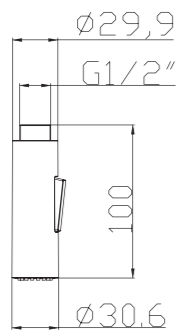

S120
Function: 2F
Spray
Bubbling
ACS certificated