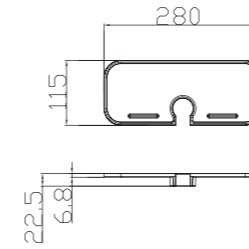

W20

B21

SB3000
Diameter:
φ 18mm φ 20.5mm
φ 22mm φ 23mm
φ 24mm φ 25mm

SB3045
30mm × 11mm

D10
Diameter: φ 25mm φ 32mm
φ 23.5mm φ 22mm
30mm × 11mm 30mm × 18mm
30mm × 15mm

D11
Diameter: φ 18mm
φ 20.5mm

SB3028
Diameter:
φ 20.5mm φ 22mm
φ 23mm φ 24mm
φ 25mm

SB3001
Diameter:
φ 18mm φ 20.5mm
φ 22mm φ 23mm
φ 24mm φ 25mm

D01 - C

D08-C

SB3022
Diameter: φ 18mm
φ 20.5mm

SB2018
Diameter: φ 28mm

D03-C

D04-T

D02-C