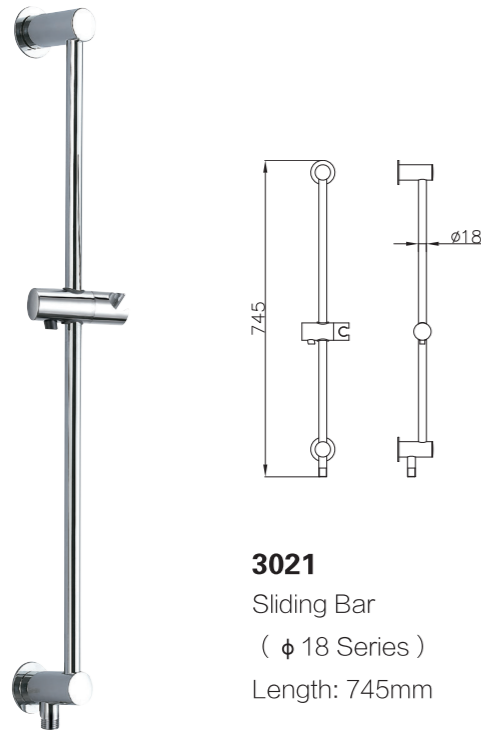

D08-C soap dish

- ABS, Chrome

- S600-C+3045+W17+H3007**
3045 Sliding bar
- Total length 706mm, rail 30x11mm
- S600-C Hand shower**
- Single function
- H3007 shower hose**
- 1.5M stainless steel, double lock, chrome
 - W17 Wall elbow

- S025+3001+H3007**
3001 sliding bar
- Total length 710mm, rail ϕ 18mm
- S025 hand shower**
- Five functions
- H3007 shower hose**
- Stainless steel , double lock ,
 - 1.5m, ϕ 14mm, Chromed

- S518+2019+H3007+D01-C**
2019 Sliding bar
- Total length 580mm, rail ϕ 25mm
- S518 hand shower**
- Single function
- H3007 shower hose**
- Stainless steel , double lock ,
 - 1.5m, ϕ 14mm, Chromed
- D01-C soap dish**
- ABS, Chrome

3011
Sliding bar
(φ18 Series)
Length: 820mm

3013
Sliding Bar
(φ25 Series)
Length: 720mm

3001
Sliding bar
(φ18 Series)
Length: 720mm

4000
Sliding Bar
(φ25 Series)
Length: 710mm

3000
Sliding Bar
(φ25 Series)
Length: 720mm

3021
Sliding Bar
(φ 18 Series)
Length: 745mm

3025
Sliding Bar
(φ 20.5 Series)
Length: 750mm

3012
Sliding bar
(φ 18mm)
Length: 620mm

3023
Sliding Bar
(φ 20.5 Series)
Length: 720mm

3020
Sliding Bar
(φ 18 Series)
Length: 720mm