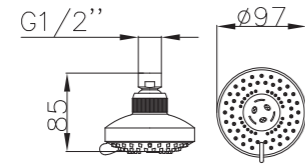

S07
Function: 3F
Spray
Massage
Massage+Spray
φ 97mm