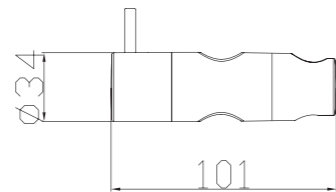

W20

B21

SB3000
Diameter:
φ 18mm φ 20.5mm
φ 22mm φ 23mm
φ 24mm φ 25mm

SB3045
30mm × 11mm

D10
Diameter: φ 25mm φ 32mm
φ 23.5mm φ 22mm
30mm × 11mm 30mm × 18mm
30mm × 15mm

D11
Diameter: φ 18mm
φ 20.5mm

SB3028
Diameter:
φ 20.5mm φ 22mm
φ 23mm φ 24mm
φ 25mm

SB3001
Diameter:
φ 18mm φ 20.5mm
φ 22mm φ 23mm
φ 24mm φ 25mm

D01 - C

D08-C

SB3022
Diameter: φ 18mm
φ 20.5mm

SB2018
Diameter: φ 28mm

D03-C

D04-T

D02-C