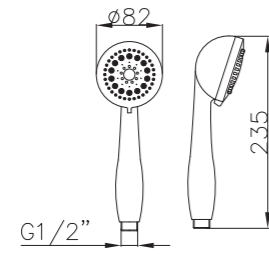

S558
Function: 5F
Spray
Bubbling
Massage
Spray+Bubbling
Spray+Massage