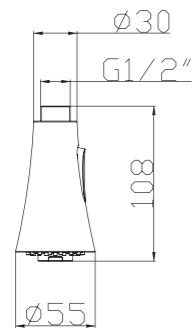

S121
Function: 2F
Spray
Bubbling
ACS certificated