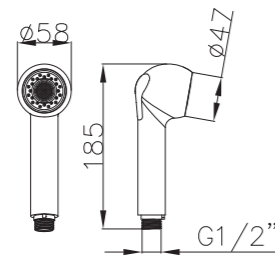

S101
Function: 2F
Spray、
Bubbling
ACS certified