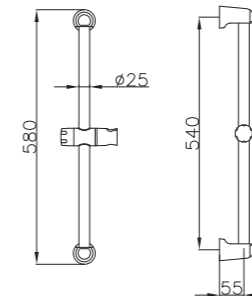

3021
Sliding Bar
(φ 18 Series)
Length: 745mm

3025
Sliding Bar
(φ 20.5 Series)
Length: 750mm

3012
Sliding bar
(φ 18mm)
Length: 620mm

3023
Sliding Bar
(φ 20.5 Series)
Length: 720mm

3020
Sliding Bar
(φ 18 Series)
Length: 720mm

3010
Sliding bar
(φ 18 Series)
Length: 720mm

3009
Sliding Bar
(φ 25 Series)
Length: 900mm

3015
Sliding Bar
(φ 25 Series)
Length: 580mm

3016
Sliding Bar
(φ 25 Series)
Length: 720mm

3008
Sliding Bar
(φ 25 Series)
Length: 900mm

3014
Sliding Bar
(φ 25 Series)
Length: 580mm

3037
Sliding bar
(φ 20.5mm)
Length: 800mm

3006+D02-C
Sliding Bar
(30mm × 15mm)
Length: 720mm

3019+D02-C
Sliding Bar
(30mm × 15mm)
Length: 680mm

2018+D06-T
Sliding Bar
(φ 25 Series)
Length:580mm

2017+D01-C
Sliding Bar
(φ 25 Series)
Length:580mm

3033+D02-C
Sliding bar
(30mm × 15mm)
Length: 650mm

3005+D02-C
Sliding bar
(30mm × 15mm)
Length: 850mm

3042
vaccum sliding bar
(Φ20.5mm)
Length: 700mm

2010
sliding bar
(Φ25mm)
Length: 600mm