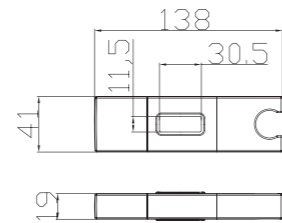

W20

B21

SB3000
Diameter:
φ 18mm φ 20.5mm
φ 22mm φ 23mm
φ 24mm φ 25mm

SB3045
30mm × 11mm

D10
Diameter: φ 25mm φ 32mm
φ 23.5mm φ 22mm
30mm × 11mm 30mm × 18mm
30mm × 15mm

D11
Diameter: φ 18mm
φ 20.5mm

SB3028
Diameter:
φ 20.5mm φ 22mm
φ 23mm φ 24mm
φ 25mm

SB3001
Diameter:
φ 18mm φ 20.5mm
φ 22mm φ 23mm
φ 24mm φ 25mm

D01 - C

D08-C

SB3022
Diameter: φ 18mm
φ 20.5mm

SB2018
Diameter: φ 28mm

D03-C

D04-T

D02-C