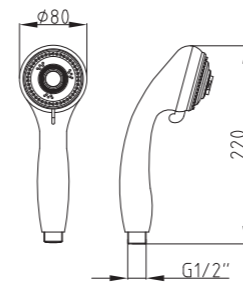

S537
Function: 5F
Spray
Massage
Massage+Spray
Bubbling
Bubbling+Spray