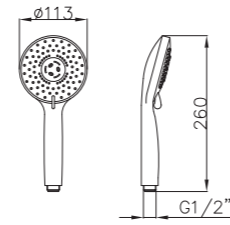

S705

Function: 3F
Spray
Massage
Massage+Spray

ACS certified