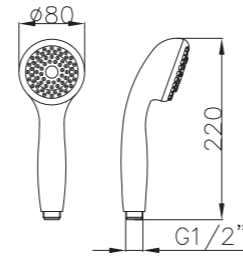

S536
Function: Spray