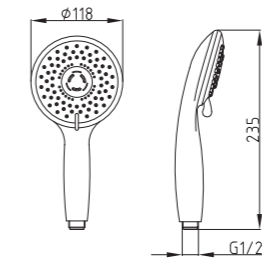

S601

Function: 3F
Big spray
Small spray
Mix spray

ACS certified