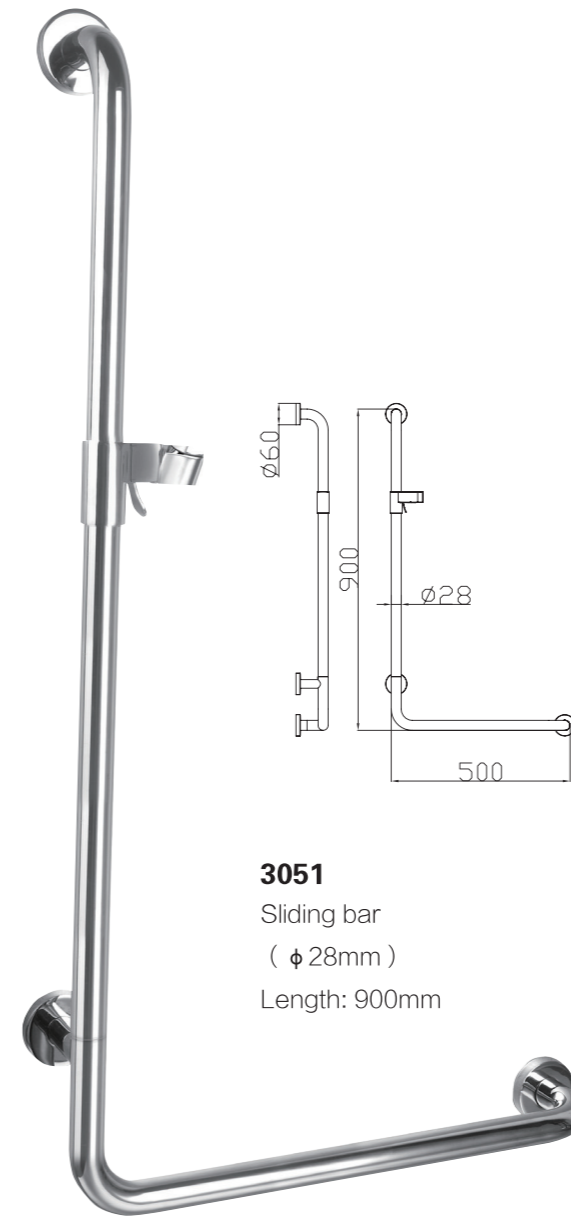

S801W-1+3051+H3007
3051 Sliding bar,
Total length 900mm, Rail Φ 28mm
S801W-1 Hand shower
3 functions
H3007 shower hose
1.5M stainless steel,
double lock, chrome

S802W-1+3053+H3011
3053 Sliding bar
Total length 900mm,
Rail Φ 25mm
S802W-1 Hand shower
3 functions
H3011 shower hose
1.5M PVC

S906+3026+H3007+D08-C

3026 Sliding bar

- Total length 700mm(900mm), rail ϕ 24mm

S906 hand shower

- Single function

H3007 shower hose

- Stainless steel , double lock ,
- 1.5m, ϕ 14mm, Chromed

D08-C soap dish

RS1108
Function: Spray
200mm × 200mm

RS1121
Function: Spray
φ 226mm

RS1025
Function: Spray
225mm × 225mm

RS1026
Function: Spray
φ 200mm

RS1028

RS1021
Function: Spray
φ 200mm

RS1029

RS3201
Function: Spray
φ 170mm

RS5201
Function: Spray
200mm × 200mm

RS1030

Sliding Rails Series

3051
Sliding bar
(φ28mm)
Length: 900mm

3053
Sliding bar
(φ25mm)
Length: 900mm

3054
Sliding bar
(ϕ 25mm)
Length: 750mm

3052
Sliding bar
(ϕ 28mm)
Length: 900mm