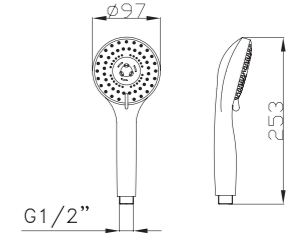

S702

Function: 3F
Spray
Massage
Massage+Spray