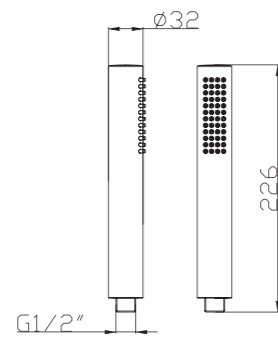

S596
Function: Spray