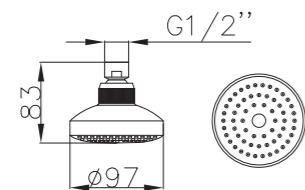

S09
Function: Spray
φ 97mm