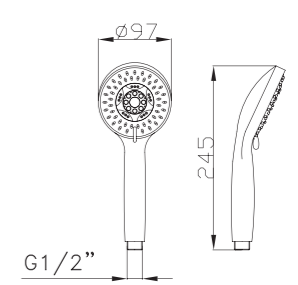

ACS certified

S707

Function: 5F
Spray
Massage
Bubbling
Spray+Massage
Drip