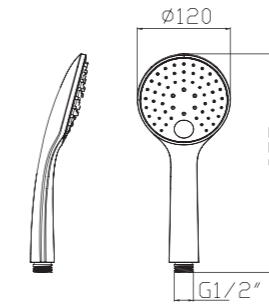

Shower Set
Series

S802W-2+3052+H3007
3052 Sliding bar
Total length 900mm, Rail Φ 28mm
S802W-2 Hand shower
3 functions
H3007 shower hose
1.5M stainless steel,
double lock, chrome

S802W-1+3011+D08-C+H3011
3011 Sliding bar
Total length 720mm, Rail Φ 22mm
S802W-1 Hand shower
3 functions
D08-C
Soap dish, chrome
H3011 shower hose
1.5M PVC

- ABS, Chrome

S704+3000+H3007

3000 Sliding bar

- Total length 720mm, rail ϕ 25mm

S704 hand shower

- Three functions

H3007 shower hose

- Stainless steel , double lock ,
- 1.5m, ϕ 14mm, Chromed

S906+3026+H3007+D08-C

3026 Sliding bar

- Total length 700mm(900mm), rail ϕ 24mm

S906 hand shower

- Single function

H3007 shower hose

- Stainless steel , double lock ,
- 1.5m, ϕ 14mm, Chromed

D08-C soap dish

S908
Function: Spray

S905
Function: Spray

S906
Function: Spray

S033
Function: 3F
Spray
Massage
Massage+Spray

S722
Function: 3F
Spray
Massage
Massage+Spray

S281
Function: 3F
Spray
Massage
Massage+Spray

S811
Function: 3F
Spray
Massage
Massage+Spray