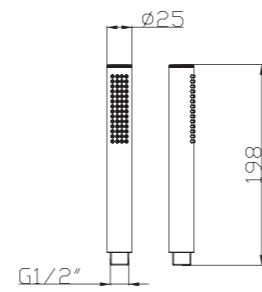

S595
Function: Spray