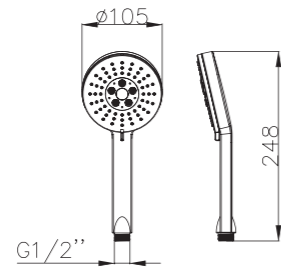

S903
Function: 3F
Spray
Bubbling
Bubbling+Spray
ACS certified