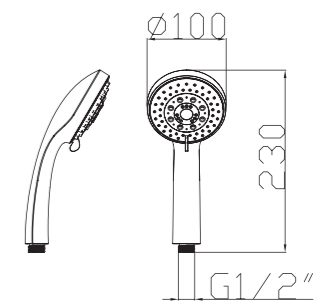

S609

Function: 5F
Spray
Massage
Massage+Spray
Bubbling
Bubbling+Spray