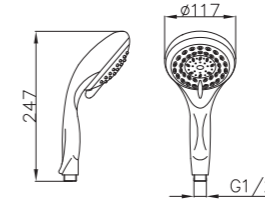

S158
Function: 5F
spray
Massage
Bubbling
Spray+massage
Spray+bubbling
ACS certified