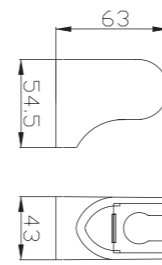

B08

B16

B12

B18
Vacuum holder

B20

B13

B17

B30

SB3001
Diameter:
φ 18mm φ 20.5mm
φ 22mm φ 23mm
φ 24mm φ 25mm

D01 - C

D08-C

SB3022
Diameter: φ 18mm
φ 20.5mm

SB2018
Diameter: φ 28mm

D03-C

D04-T

D02-C