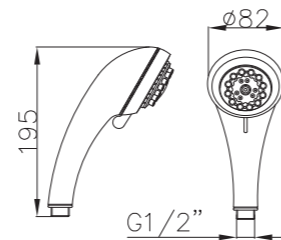

S201

Function: 5F
Spray
Massage
Massage+Spray
Bubbling
Bubbling+Spray