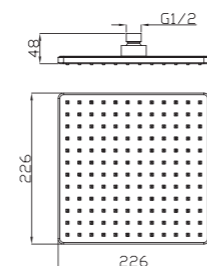

S906+3026+H3007+D08-C

3026 Sliding bar

- Total length 700mm(900mm), rail ϕ 24mm

S906 hand shower

- Single function

H3007 shower hose

- Stainless steel , double lock ,
- 1.5m, ϕ 14mm, Chromed

D08-C soap dish

S06
Function: Spray
φ 85mm

RS1023
Function: Spray
φ 210mm

RS1027
Function: Spray
300mm × 190mm

RS1221
Function: Spray
φ 200mm

RS2108
Function: Spray
φ 200mm

RS1222
Function: Spray
φ 250mm

RS1223
Function: Spray
φ 300mm

RS1108
Function: Spray
200mm × 200mm

RS1121
Function: Spray
φ 226mm

RS1025
Function: Spray
225mm × 225mm

RS1026
Function: Spray
φ 200mm

RS1028

RS1021
Function: Spray
φ 200mm

RS1029

RS3201
Function: Spray
φ 170mm

RS5201
Function: Spray
200mm × 200mm

RS1030

Sliding Rails Series

3051
Sliding bar
(φ28mm)
Length: 900mm

3053
Sliding bar
(φ25mm)
Length: 900mm

3054
Sliding bar
(ϕ 25mm)
Length: 750mm

3052
Sliding bar
(ϕ 28mm)
Length: 900mm