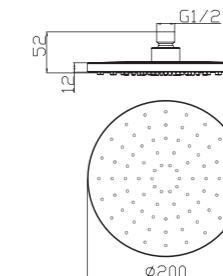

Shower Set
Series

S802W-2+3052+H3007
3052 Sliding bar
Total length 900mm, Rail Φ 28mm
S802W-2 Hand shower
3 functions
H3007 shower hose
1.5M stainless steel,
double lock, chrome

S802W-1+3011+D08-C+H3011
3011 Sliding bar
Total length 720mm, Rail Φ 22mm
S802W-1 Hand shower
3 functions
D08-C
Soap dish, chrome
H3011 shower hose
1.5M PVC

S906+3026+H3007+D08-C

3026 Sliding bar

- Total length 700mm(900mm), rail ϕ 24mm

S906 hand shower

- Single function

H3007 shower hose

- Stainless steel , double lock ,
- 1.5m, ϕ 14mm, Chromed

D08-C soap dish

S01
Function: 5F
Spray、 Massage
Massage+Spray
Bubbling
Bubbling+Spray
φ 93mm

RS1022
Function: Spray
φ 250mm

S12
Function: Spray
φ 80mm

S03
Function: Spray
φ 86mm

RS1024
Function: Spray
φ 300mm

S05
Function: 5F
Spray、 Massage
Massage+Spray
Bubbling
Bubbling+Spray
φ 85mm

S06
Function: Spray
φ 85mm

RS1023
Function: Spray
φ 210mm

RS1027
Function: Spray
300mm × 190mm

RS1221
Function: Spray
φ 200mm

RS2108
Function: Spray
φ 200mm

RS1222
Function: Spray
φ 250mm

RS1223
Function: Spray
φ 300mm