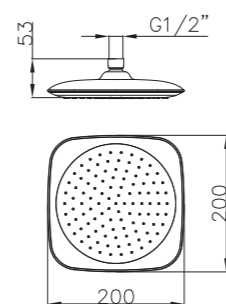

S906+3026+H3007+D08-C

3026 Sliding bar

- Total length 700mm(900mm), rail ϕ 24mm

S906 hand shower

- Single function

H3007 shower hose

- Stainless steel , double lock ,
- 1.5m, ϕ 14mm, Chromed

D08-C soap dish

S06
Function: Spray
φ 85mm

RS1023
Function: Spray
φ 210mm

RS1027
Function: Spray
300mm × 190mm

RS1221
Function: Spray
φ 200mm

RS2108
Function: Spray
φ 200mm

RS1222
Function: Spray
φ 250mm

RS1223
Function: Spray
φ 300mm

RS1108
Function: Spray
200mm × 200mm

RS1121
Function: Spray
φ 226mm

RS1025
Function: Spray
225mm × 225mm

RS1026
Function: Spray
φ 200mm

RS1028

RS1021
Function: Spray
φ 200mm

RS1029

RS3201
Function: Spray
φ 170mm

RS5201
Function: Spray
200mm × 200mm

RS1030

Sliding Rails Series

3051
Sliding bar
(φ28mm)
Length: 900mm

3053
Sliding bar
(φ25mm)
Length: 900mm

3054
Sliding bar
(ϕ 25mm)
Length: 750mm

3052
Sliding bar
(ϕ 28mm)
Length: 900mm