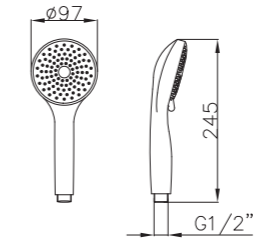

S703

Function: Spray