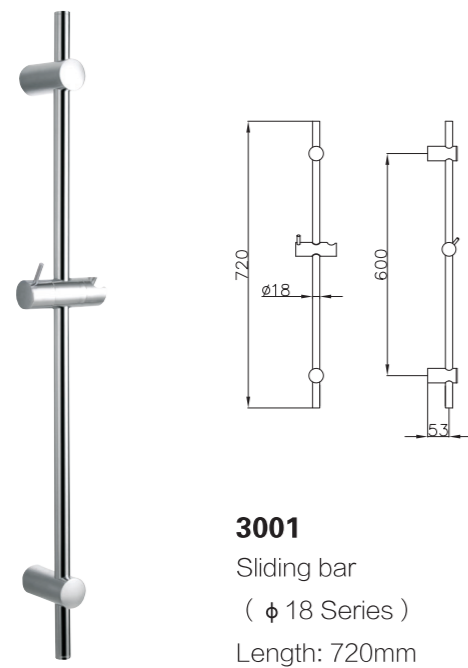

S906+3026+H3007+D08-C

3026 Sliding bar

- Total length 700mm(900mm), rail ϕ 24mm

S906 hand shower

- Single function

H3007 shower hose

- Stainless steel , double lock ,
- 1.5m, ϕ 14mm, Chromed

D08-C soap dish

D08-C soap dish

- ABS, Chrome

- S600-C+3045+W17+H3007**
3045 Sliding bar
- Total length 706mm, rail 30x11mm
- S600-C Hand shower**
- Single function
- H3007 shower hose**
- 1.5M stainless steel, double lock, chrome
 - W17 Wall elbow

3032
Sliding bar
(ϕ 22mm)
Length: 720mm

3031
Sliding bar
(ϕ 20.5mm)
Length: 720mm

3028
Sliding bar
(ϕ 18mm; 20.5mm; 22mm)
Length: 720mm

3035
Sliding bar
(ϕ 20.5mm)
Length: 720mm

3011-2
Sliding bar
(φ25mm)
Length: 720mm

3011
Sliding bar
(φ18 Series)
Length: 820mm

3013
Sliding Bar
(φ25 Series)
Length: 720mm

3001
Sliding bar
(φ18 Series)
Length: 720mm

4000
Sliding Bar
(φ25 Series)
Length: 710mm

3000
Sliding Bar
(φ25 Series)
Length: 720mm