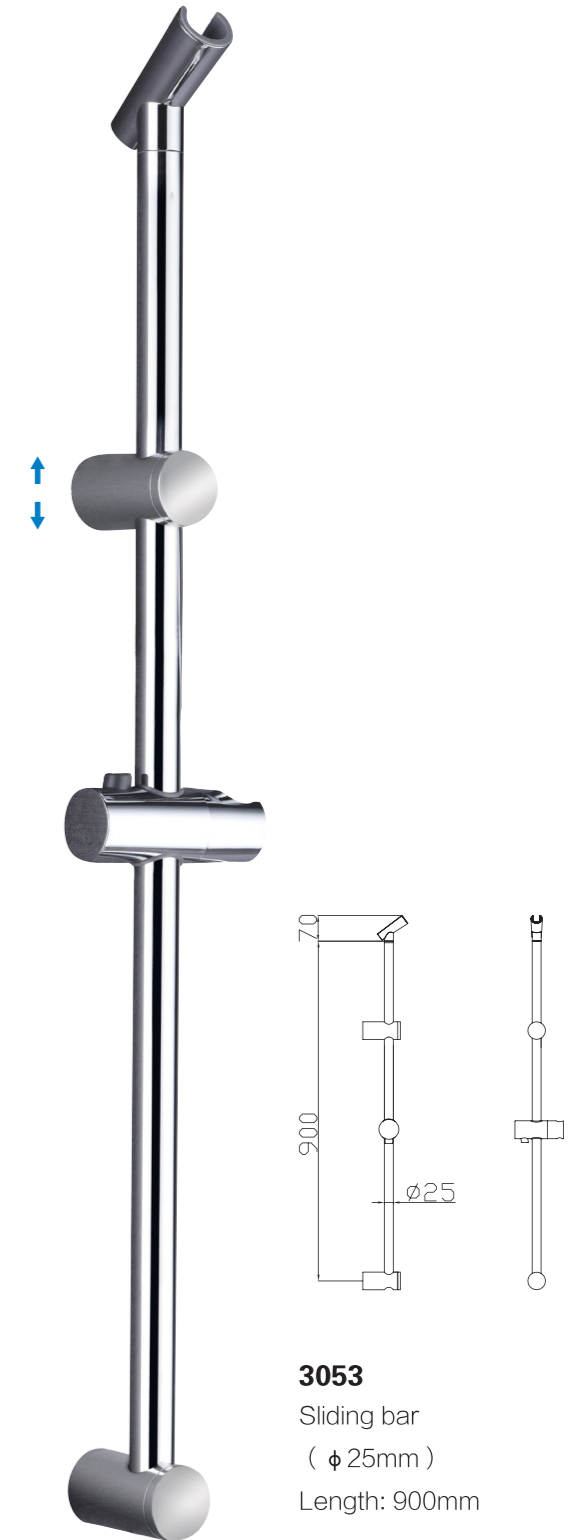

RS5201
Function: Spray
200mm × 200mm

RS1030

Sliding Rails Series

3051
Sliding bar
(φ28mm)
Length: 900mm

3053
Sliding bar
(φ25mm)
Length: 900mm

3054
Sliding bar
(ϕ 25mm)
Length: 750mm

3052
Sliding bar
(ϕ 28mm)
Length: 900mm

3027
Sliding bar
(ϕ 24mm)
Length: 700mm, 900mm

3045
Sliding bar
(30 × 11mm)
Length: 706mm

3026
Sliding bar
(ϕ 24mm)
Length: 700mm, 900mm

3040
Sliding bar
(ϕ 18mm; 20.5mm)
Length: 720mm

3029
Sliding bar
(ϕ 18mm; 20.5mm; 22mm)
Length: 720mm

3032
Sliding bar
(ϕ 22mm)
Length: 720mm

3031
Sliding bar
(ϕ 20.5mm)
Length: 720mm

3028
Sliding bar
(ϕ 18mm; 20.5mm; 22mm)
Length: 720mm

3035
Sliding bar
(ϕ 20.5mm)
Length: 720mm

3011-2
Sliding bar
(φ25mm)
Length: 720mm