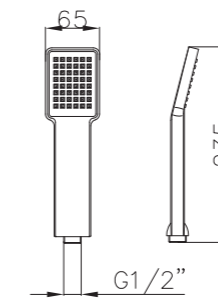

S600
Function: Spray