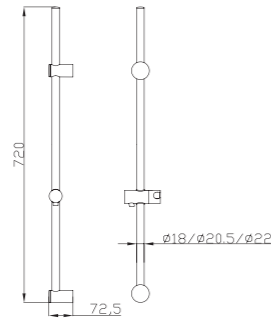

S906+3026+H3007+D08-C

3026 Sliding bar

- Total length 700mm(900mm), rail ϕ 24mm

S906 hand shower

- Single function

H3007 shower hose

- Stainless steel , double lock ,
- 1.5m, ϕ 14mm, Chromed

D08-C soap dish

RS5201
Function: Spray
200mm × 200mm

RS1030

Sliding Rails Series

3051
Sliding bar
(φ28mm)
Length: 900mm

3053
Sliding bar
(φ25mm)
Length: 900mm

3054
Sliding bar
(ϕ 25mm)
Length: 750mm

3052
Sliding bar
(ϕ 28mm)
Length: 900mm

3027
Sliding bar
(ϕ 24mm)
Length: 700mm, 900mm

3045
Sliding bar
(30 × 11mm)
Length: 706mm

3026
Sliding bar
(ϕ 24mm)
Length: 700mm, 900mm

3040
Sliding bar
(ϕ 18mm; 20.5mm)
Length: 720mm

3029
Sliding bar
(ϕ 18mm; 20.5mm; 22mm)
Length: 720mm

3032
Sliding bar
(ϕ 22mm)
Length: 720mm

3031
Sliding bar
(ϕ 20.5mm)
Length: 720mm

3028
Sliding bar
(ϕ 18mm; 20.5mm; 22mm)
Length: 720mm

3035
Sliding bar
(ϕ 20.5mm)
Length: 720mm

3011-2
Sliding bar
(φ25mm)
Length: 720mm