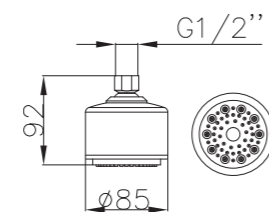

Shower Set
Series

S802W-2+3052+H3007
3052 Sliding bar
Total length 900mm, Rail Φ 28mm
S802W-2 Hand shower
3 functions
H3007 shower hose
1.5M stainless steel,
double lock, chrome

S802W-1+3011+D08-C+H3011
3011 Sliding bar
Total length 720mm, Rail Φ 22mm
S802W-1 Hand shower
3 functions
D08-C
Soap dish, chrome
H3011 shower hose
1.5M PVC

D08-C soap dish

- ABS, Chrome

- S600-C+3045+W17+H3007**
3045 Sliding bar
- Total length 706mm, rail 30x11mm
- S600-C Hand shower**
- Single function
- H3007 shower hose**
- 1.5M stainless steel, double lock, chrome
 - W17 Wall elbow

S01
Function: 5F
Spray、 Massage
Massage+Spray
Bubbling
Bubbling+Spray
φ 93mm

RS1022
Function: Spray
φ 250mm

S12
Function: Spray
φ 80mm

S03
Function: Spray
φ 86mm

RS1024
Function: Spray
φ 300mm

S05
Function: 5F
Spray、 Massage
Massage+Spray
Bubbling
Bubbling+Spray
φ 85mm

S06
Function: Spray
φ 85mm

RS1023
Function: Spray
φ 210mm

RS1027
Function: Spray
300mm × 190mm

RS1221
Function: Spray
φ 200mm

RS2108
Function: Spray
φ 200mm

RS1222
Function: Spray
φ 250mm

RS1223
Function: Spray
φ 300mm