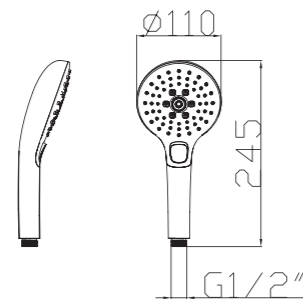

S906+3026+H3007+D08-C

3026 Sliding bar

- Total length 700mm(900mm), rail ϕ 24mm

S906 hand shower

- Single function

H3007 shower hose

- Stainless steel , double lock ,
- 1.5m, ϕ 14mm, Chromed

D08-C soap dish

D08-C soap dish

- ABS, Chrome

- S600-C+3045+W17+H3007**
3045 Sliding bar
- Total length 706mm, rail 30x11mm
- S600-C Hand shower**
- Single function
- H3007 shower hose**
- 1.5M stainless steel, double lock, chrome
 - W17 Wall elbow

- S025+3001+H3007**
3001 sliding bar
- Total length 710mm, rail ϕ 18mm
- S025 hand shower**
- Five functions
- H3007 shower hose**
- Stainless steel , double lock ,
 - 1.5m, ϕ 14mm, Chromed

- S518+2019+H3007+D01-C**
2019 Sliding bar
- Total length 580mm, rail ϕ 25mm
- S518 hand shower**
- Single function
- H3007 shower hose**
- Stainless steel , double lock ,
 - 1.5m, ϕ 14mm, Chromed
- D01-C soap dish**
- ABS, Chrome

Hand Shower Series

S801C-1
Function: 3F
Spray
Massage
Bubbling

S801W-1
Function: 3F
Spray
Massage
Bubbling

S802C-1
Function: 3F
Spray
Mist
Bubbling

S802W-1
Function: 3F
Spray
Mist
Bubbling

S713
Function: 3F
Spray
Mist
Hollow