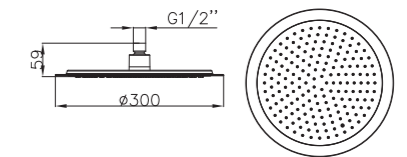

RS1024
Function: Spray
φ 300mm