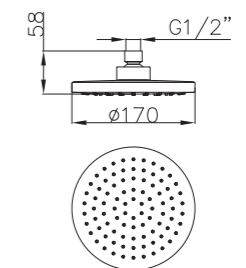

S801W-1+3051+H3007
3051 Sliding bar,
Total length 900mm, Rail Φ 28mm
S801W-1 Hand shower
3 functions
H3007 shower hose
1.5M stainless steel,
double lock, chrome

S802W-1+3053+H3011
3053 Sliding bar
Total length 900mm,
Rail Φ 25mm
S802W-1 Hand shower
3 functions
H3011 shower hose
1.5M PVC

S906+3026+H3007+D08-C

3026 Sliding bar

- Total length 700mm(900mm), rail ϕ 24mm

S906 hand shower

- Single function

H3007 shower hose

- Stainless steel , double lock ,
- 1.5m, ϕ 14mm, Chromed

D08-C soap dish

S06
Function: Spray
φ 85mm

RS1023
Function: Spray
φ 210mm

RS1027
Function: Spray
300mm × 190mm

RS1221
Function: Spray
φ 200mm

RS2108
Function: Spray
φ 200mm

RS1222
Function: Spray
φ 250mm

RS1223
Function: Spray
φ 300mm

RS1108
Function: Spray
200mm × 200mm

RS1121
Function: Spray
φ 226mm

RS1025
Function: Spray
225mm × 225mm

RS1026
Function: Spray
φ 200mm

RS1028

RS1021
Function: Spray
φ 200mm

RS1029

RS3201
Function: Spray
φ 170mm