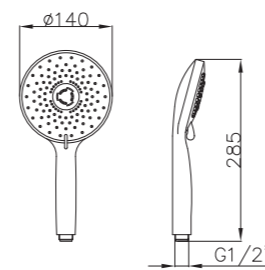

S708

Function: 3F
Big spray
Small spray
Mix spray

ACS certified