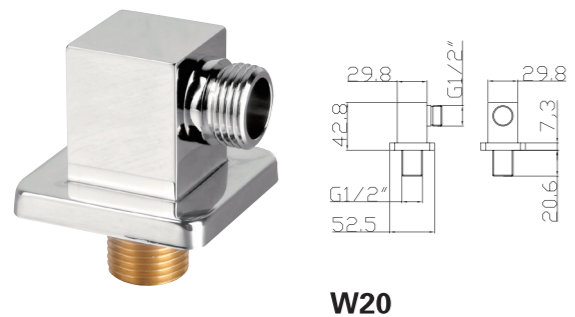

W20

B21

SB3000
Diameter:
φ 18mm φ 20.5mm
φ 22mm φ 23mm
φ 24mm φ 25mm

SB3045
30mm × 11mm

D10
Diameter: φ 25mm φ 32mm
φ 23.5mm φ 22mm
30mm × 11mm 30mm × 18mm
30mm × 15mm

D11
Diameter: φ 18mm
φ 20.5mm

SB3028
Diameter:
φ 20.5mm φ 22mm
φ 23mm φ 24mm
φ 25mm

SB3001
Diameter:
φ 18mm φ 20.5mm
φ 22mm φ 23mm
φ 24mm φ 25mm

D01 - C

D08-C

SB3022
Diameter: φ 18mm
φ 20.5mm

SB2018
Diameter: φ 28mm

D03-C

D04-T

D02-C