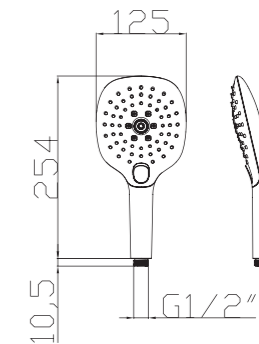

S802W-2
Function: 3F
Spray
Mist
Hollow water