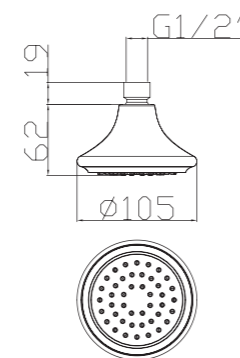

S22
Function: 1F
Spray