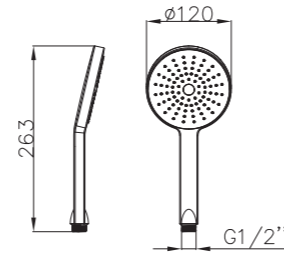

S906
Function: Spray