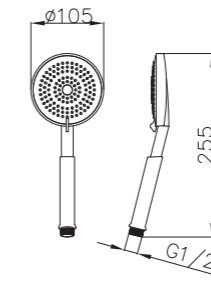

S027
Function: 2F
Spray
Massage