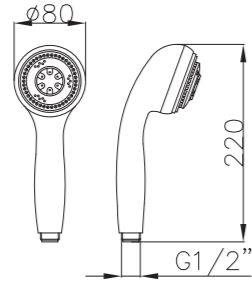

S535
Function: 5F
Spray
Massage
Massage+Spray
Mist
Bubbling+Spray