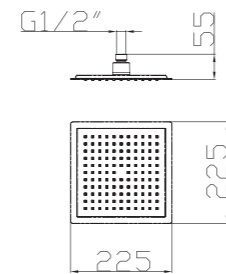

RS1025
Function: Spray
225mm × 225mm