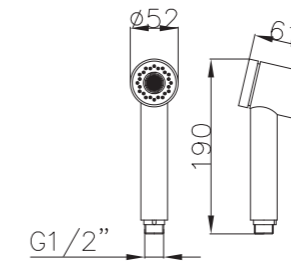

S107
Function: 2F
Spray
Bubbling
ACS certified