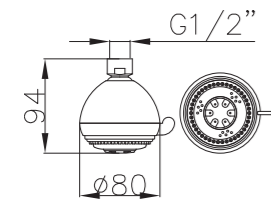

Shower Set
Series

S802W-2+3052+H3007
3052 Sliding bar
Total length 900mm, Rail Φ 28mm
S802W-2 Hand shower
3 functions
H3007 shower hose
1.5M stainless steel,
double lock, chrome

S802W-1+3011+D08-C+H3011
3011 Sliding bar
Total length 720mm, Rail Φ 22mm
S802W-1 Hand shower
3 functions
D08-C
Soap dish, chrome
H3011 shower hose
1.5M PVC

S906+3026+H3007+D08-C

3026 Sliding bar

- Total length 700mm(900mm), rail ϕ 24mm

S906 hand shower

- Single function

H3007 shower hose

- Stainless steel , double lock ,
- 1.5m, ϕ 14mm, Chromed

D08-C soap dish

D08-C soap dish

- ABS, Chrome

- S600-C+3045+W17+H3007**
3045 Sliding bar
- Total length 706mm, rail 30x11mm
- S600-C Hand shower**
- Single function
- H3007 shower hose**
- 1.5M stainless steel, double lock, chrome
 - W17 Wall elbow

S14
Function: 3F
Spray
Massage
Massage+Spray
φ 120mm

S15
Function: Spray
φ 105mm

S16
Function: Spray
φ 120mm

S17
Function: Spray
φ 120mm

S18
Function: Spray
φ 120mm

S11
Function: 5F
Spray、 Massage
Massage+Spray
Bubbling
Bubbling+Spray
φ 80mm