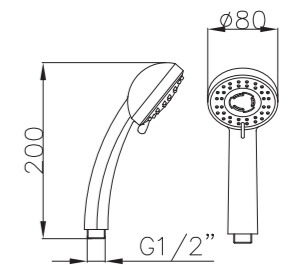

S532
Function: 3F
Big spray
Small spray
Mix spray