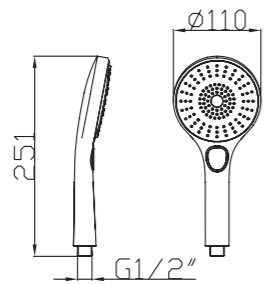

S711

Function: 3F
Big spray
Small spray
Mix spray