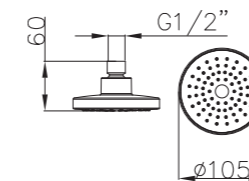

S15
Function: Spray
φ 105mm