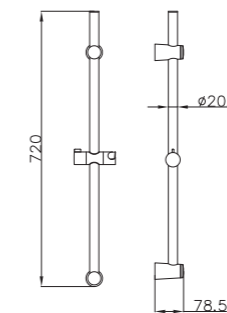

D08-C soap dish

- ABS, Chrome

- S600-C+3045+W17+H3007**
3045 Sliding bar
- Total length 706mm, rail 30x11mm
- S600-C Hand shower**
- Single function
- H3007 shower hose**
- 1.5M stainless steel, double lock, chrome
 - W17 Wall elbow

RS5201
Function: Spray
200mm × 200mm

RS1030

Sliding Rails Series

3051
Sliding bar
(φ28mm)
Length: 900mm

3053
Sliding bar
(φ25mm)
Length: 900mm

3054
Sliding bar
(ϕ 25mm)
Length: 750mm

3052
Sliding bar
(ϕ 28mm)
Length: 900mm

3027
Sliding bar
(ϕ 24mm)
Length: 700mm, 900mm

3045
Sliding bar
(30 × 11mm)
Length: 706mm

3026
Sliding bar
(ϕ 24mm)
Length: 700mm, 900mm

3040
Sliding bar
(ϕ 18mm; 20.5mm)
Length: 720mm

3029
Sliding bar
(ϕ 18mm; 20.5mm; 22mm)
Length: 720mm

3032
Sliding bar
(ϕ 22mm)
Length: 720mm

3031
Sliding bar
(ϕ 20.5mm)
Length: 720mm

3028
Sliding bar
(ϕ 18mm; 20.5mm; 22mm)
Length: 720mm

3035
Sliding bar
(ϕ 20.5mm)
Length: 720mm

3011-2
Sliding bar
(φ25mm)
Length: 720mm