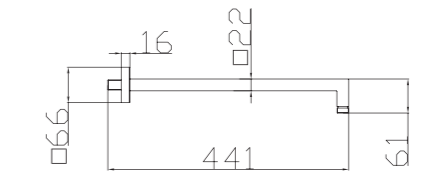

W20

B21

SB3000
Diameter:
φ 18mm φ 20.5mm
φ 22mm φ 23mm
φ 24mm φ 25mm

SB3045
30mm × 11mm

D10
Diameter: φ 25mm φ 32mm
φ 23.5mm φ 22mm
30mm × 11mm 30mm × 18mm
30mm × 15mm

D11
Diameter: φ 18mm
φ 20.5mm

SB3028
Diameter:
φ 20.5mm φ 22mm
φ 23mm φ 24mm
φ 25mm