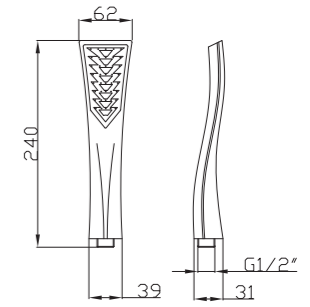

S901
Function: Spray