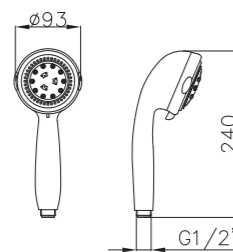

S178

Function: 5F
Spray
Massage
Massage+Spray
Bubbling
Bubbling+Spray