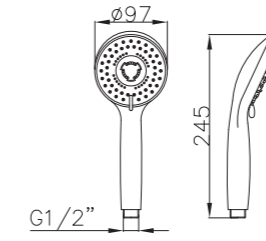

S701

Function: 3F
Big spray
Small spray
Mix spray

ACS certified