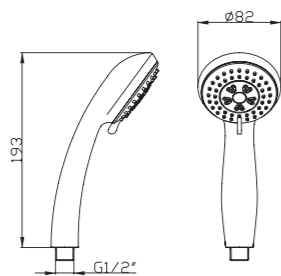

S028
Function: 3F
Spray
Massage
Massage+Spray