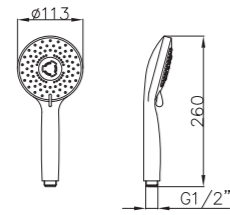

S704

Function: 3F
Big spray
Small spray
Mix spray

ACS certified