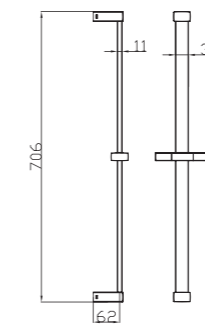

S701+3011+H3007+D01-C

3011 Sliding bar

- Total length 820mm, rail ϕ 18mm

S701 hand shower

- Three functions

H3007 shower hose

- Stainless steel , double lock ,
- 1.5m, ϕ 14mm, Chromed

D01-C soap dish

S906+3026+H3007+D08-C

3026 Sliding bar

- Total length 700mm(900mm), rail ϕ 24mm

S906 hand shower

- Single function

H3007 shower hose

- Stainless steel , double lock ,
- 1.5m, ϕ 14mm, Chromed

D08-C soap dish

RS5201
Function: Spray
200mm × 200mm

RS1030

Sliding Rails Series

3051
Sliding bar
(φ28mm)
Length: 900mm

3053
Sliding bar
(φ25mm)
Length: 900mm

3054
Sliding bar
(ϕ 25mm)
Length: 750mm

3052
Sliding bar
(ϕ 28mm)
Length: 900mm

3027
Sliding bar
(ϕ 24mm)
Length: 700mm, 900mm

3045
Sliding bar
(30 × 11mm)
Length: 706mm

3026
Sliding bar
(ϕ 24mm)
Length: 700mm, 900mm

3040
Sliding bar
(ϕ 18mm; 20.5mm)
Length: 720mm

3029
Sliding bar
(ϕ 18mm; 20.5mm; 22mm)
Length: 720mm