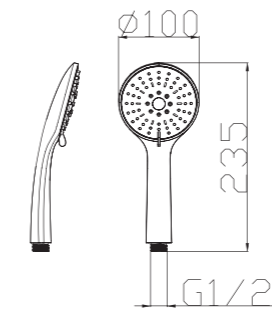

S033
Function: 3F
Spray
Massage
Massage+Spray