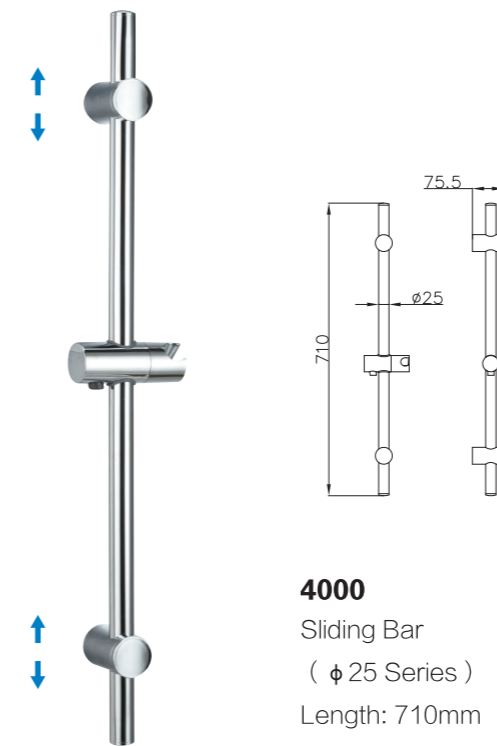

S906+3026+H3007+D08-C

3026 Sliding bar

- Total length 700mm(900mm), rail ϕ 24mm

S906 hand shower

- Single function

H3007 shower hose

- Stainless steel , double lock ,
- 1.5m, ϕ 14mm, Chromed

D08-C soap dish

D08-C soap dish

- ABS, Chrome

- S600-C+3045+W17+H3007**
3045 Sliding bar
- Total length 706mm, rail 30x11mm
- S600-C Hand shower**
- Single function
- H3007 shower hose**
- 1.5M stainless steel, double lock, chrome
 - W17 Wall elbow

3032
Sliding bar
(ϕ 22mm)
Length: 720mm

3031
Sliding bar
(ϕ 20.5mm)
Length: 720mm

3028
Sliding bar
(ϕ 18mm; 20.5mm; 22mm)
Length: 720mm

3035
Sliding bar
(ϕ 20.5mm)
Length: 720mm

3011-2
Sliding bar
(φ25mm)
Length: 720mm

3011
Sliding bar
(φ18 Series)
Length: 820mm

3013
Sliding Bar
(φ25 Series)
Length: 720mm

3001
Sliding bar
(φ18 Series)
Length: 720mm

4000
Sliding Bar
(φ25 Series)
Length: 710mm

3000
Sliding Bar
(φ25 Series)
Length: 720mm