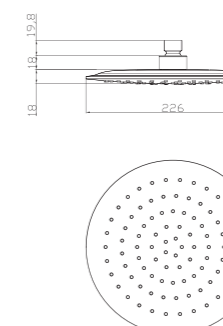

Shower Set
Series

S802W-2+3052+H3007
3052 Sliding bar
Total length 900mm, Rail Φ 28mm
S802W-2 Hand shower
3 functions
H3007 shower hose
1.5M stainless steel,
double lock, chrome

S802W-1+3011+D08-C+H3011
3011 Sliding bar
Total length 720mm, Rail Φ 22mm
S802W-1 Hand shower
3 functions
D08-C
Soap dish, chrome
H3011 shower hose
1.5M PVC

S01
Function: 5F
Spray、 Massage
Massage+Spray
Bubbling
Bubbling+Spray
φ 93mm

RS1022
Function: Spray
φ 250mm

S12
Function: Spray
φ 80mm

S03
Function: Spray
φ 86mm

RS1024
Function: Spray
φ 300mm

S05
Function: 5F
Spray、 Massage
Massage+Spray
Bubbling
Bubbling+Spray
φ 85mm

S06
Function: Spray
φ 85mm

RS1023
Function: Spray
φ 210mm

RS1027
Function: Spray
300mm × 190mm

RS1221
Function: Spray
φ 200mm

RS2108
Function: Spray
φ 200mm

RS1222
Function: Spray
φ 250mm

RS1223
Function: Spray
φ 300mm

RS1108
Function: Spray
200mm × 200mm

RS1121
Function: Spray
φ 226mm

RS1025
Function: Spray
225mm × 225mm

RS1026
Function: Spray
φ 200mm

RS1028

RS1021
Function: Spray
φ 200mm

RS1029

RS3201
Function: Spray
φ 170mm