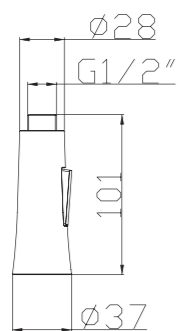

S117
Function: 2F
Spray
Bubbling
ACS certificated