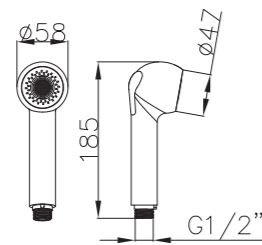

S100
Function: 2F
Spray、
Bubbling、