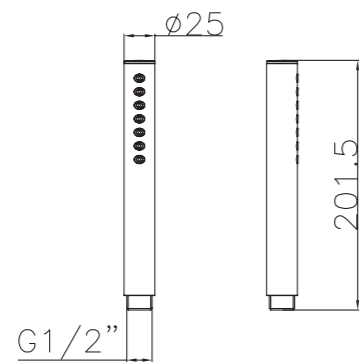

S594
Function: 1F
Spray