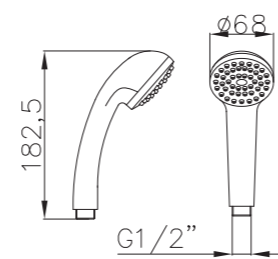

S518
Function: Spray
ACS certified