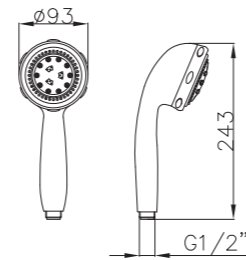

S188

Function: 5F
Spray
Massage
Massage+Spray
Bubbling
Bubbling+Spray

ACS certificated