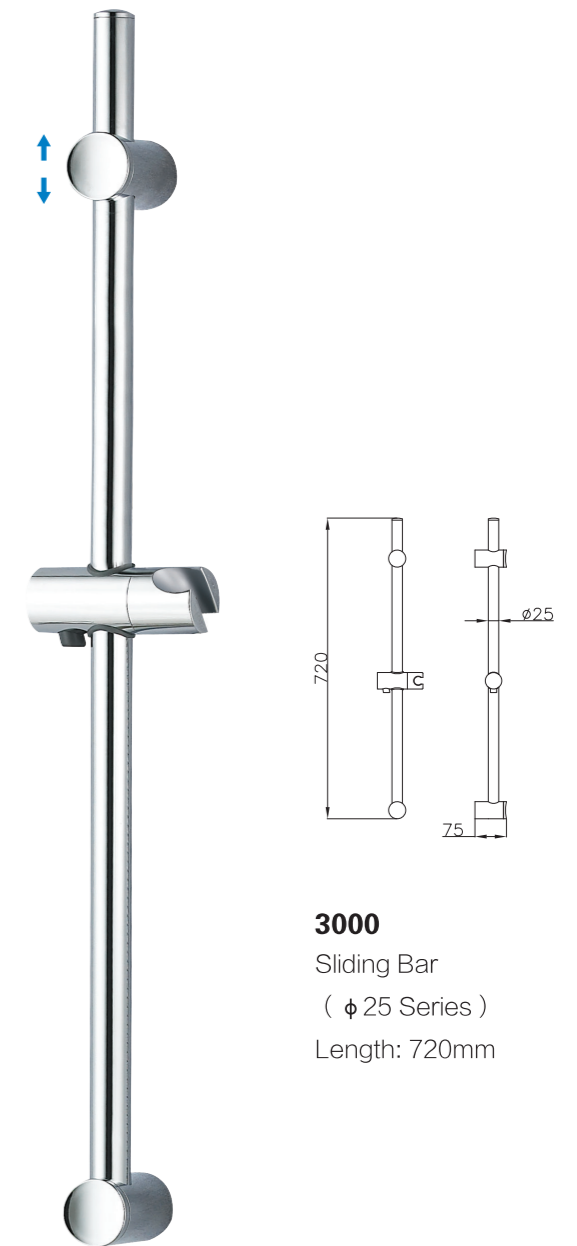

3032
Sliding bar
(ϕ 22mm)
Length: 720mm

3031
Sliding bar
(ϕ 20.5mm)
Length: 720mm

3028
Sliding bar
(ϕ 18mm; 20.5mm; 22mm)
Length: 720mm

3035
Sliding bar
(ϕ 20.5mm)
Length: 720mm

3011-2
Sliding bar
(φ25mm)
Length: 720mm

3011
Sliding bar
(φ18 Series)
Length: 820mm

3013
Sliding Bar
(φ25 Series)
Length: 720mm

3001
Sliding bar
(φ18 Series)
Length: 720mm

4000
Sliding Bar
(φ25 Series)
Length: 710mm

3000
Sliding Bar
(φ25 Series)
Length: 720mm

3021
Sliding Bar
(φ 18 Series)
Length: 745mm

3025
Sliding Bar
(φ 20.5 Series)
Length: 750mm

3012
Sliding bar
(φ 18mm)
Length: 620mm

3023
Sliding Bar
(φ 20.5 Series)
Length: 720mm

3020
Sliding Bar
(φ 18 Series)
Length: 720mm

3010
Sliding bar
(φ 18 Series)
Length: 720mm

3009
Sliding Bar
(φ 25 Series)
Length: 900mm

3015
Sliding Bar
(φ 25 Series)
Length: 580mm

3016
Sliding Bar
(φ 25 Series)
Length: 720mm

3008
Sliding Bar
(φ 25 Series)
Length: 900mm