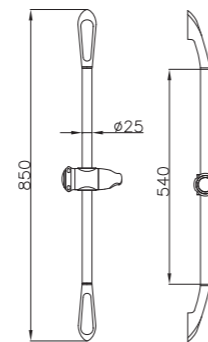

3021
Sliding Bar
(φ 18 Series)
Length: 745mm

3025
Sliding Bar
(φ 20.5 Series)
Length: 750mm

3012
Sliding bar
(φ 18mm)
Length: 620mm

3023
Sliding Bar
(φ 20.5 Series)
Length: 720mm

3020
Sliding Bar
(φ 18 Series)
Length: 720mm

3010
Sliding bar
(φ 18 Series)
Length: 720mm

3009
Sliding Bar
(φ 25 Series)
Length: 900mm

3015
Sliding Bar
(φ 25 Series)
Length: 580mm

3016
Sliding Bar
(φ 25 Series)
Length: 720mm

3008
Sliding Bar
(φ 25 Series)
Length: 900mm

3014
Sliding Bar
(φ 25 Series)
Length: 580mm

3037
Sliding bar
(φ 20.5mm)
Length: 800mm

3006+D02-C
Sliding Bar
(30mm × 15mm)
Length: 720mm

3019+D02-C
Sliding Bar
(30mm × 15mm)
Length: 680mm

2018+D06-T
Sliding Bar
(φ 25 Series)
Length:580mm

2017+D01-C
Sliding Bar
(φ 25 Series)
Length:580mm

3033+D02-C
Sliding bar
(30mm × 15mm)
Length: 650mm

3005+D02-C
Sliding bar
(30mm × 15mm)
Length: 850mm

3042
vaccum sliding bar
(Φ20.5mm)
Length: 700mm

2010
sliding bar
(Φ25mm)
Length: 600mm