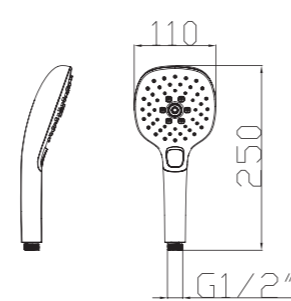

S906+3026+H3007+D08-C

3026 Sliding bar

- Total length 700mm(900mm), rail ϕ 24mm

S906 hand shower

- Single function

H3007 shower hose

- Stainless steel , double lock ,
- 1.5m, ϕ 14mm, Chromed

D08-C soap dish

D08-C soap dish

- ABS, Chrome

- S600-C+3045+W17+H3007**
3045 Sliding bar
- Total length 706mm, rail 30x11mm
- S600-C Hand shower**
- Single function
- H3007 shower hose**
- 1.5M stainless steel, double lock, chrome
 - W17 Wall elbow

- S025+3001+H3007**
3001 sliding bar
- Total length 710mm, rail ϕ 18mm
- S025 hand shower**
- Five functions
- H3007 shower hose**
- Stainless steel , double lock ,
 - 1.5m, ϕ 14mm, Chromed

- S518+2019+H3007+D01-C**
2019 Sliding bar
- Total length 580mm, rail ϕ 25mm
- S518 hand shower**
- Single function
- H3007 shower hose**
- Stainless steel , double lock ,
 - 1.5m, ϕ 14mm, Chromed
- D01-C soap dish**
- ABS, Chrome

Hand Shower Series

S801C-1
Function: 3F
Spray
Massage
Bubbling

S801W-1
Function: 3F
Spray
Massage
Bubbling

S802C-1
Function: 3F
Spray
Mist
Bubbling

S802W-1
Function: 3F
Spray
Mist
Bubbling

S713
Function: 3F
Spray
Mist
Hollow