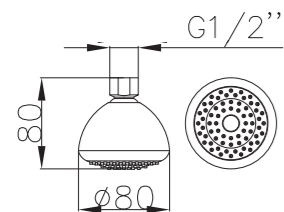

S12
Function: Spray
φ 80mm