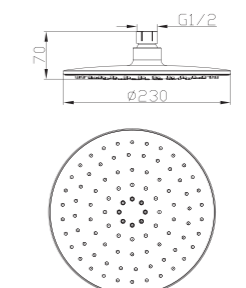

S906+3026+H3007+D08-C

3026 Sliding bar

- Total length 700mm(900mm), rail ϕ 24mm

S906 hand shower

- Single function

H3007 shower hose

- Stainless steel , double lock ,
- 1.5m, ϕ 14mm, Chromed

D08-C soap dish

S06
Function: Spray
φ 85mm

RS1023
Function: Spray
φ 210mm

RS1027
Function: Spray
300mm × 190mm

RS1221
Function: Spray
φ 200mm

RS2108
Function: Spray
φ 200mm

RS1222
Function: Spray
φ 250mm

RS1223
Function: Spray
φ 300mm

RS1108
Function: Spray
200mm × 200mm

RS1121
Function: Spray
φ 226mm

RS1025
Function: Spray
225mm × 225mm

RS1026
Function: Spray
φ 200mm

RS1028

RS1021
Function: Spray
φ 200mm

RS1029

RS3201
Function: Spray
φ 170mm

RS5201
Function: Spray
200mm × 200mm

RS1030

Sliding Rails Series

3051
Sliding bar
(φ28mm)
Length: 900mm

3053
Sliding bar
(φ25mm)
Length: 900mm

3054
Sliding bar
(ϕ 25mm)
Length: 750mm

3052
Sliding bar
(ϕ 28mm)
Length: 900mm