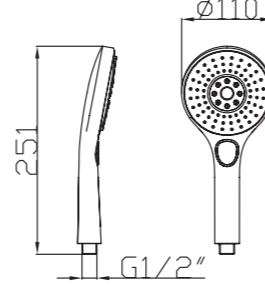

S712

Function: 3F
Spray
Massage
Massage+Spray