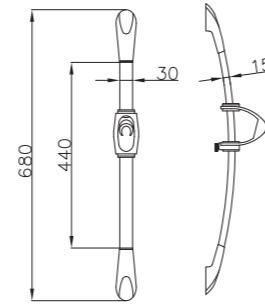

- S025+3001+H3007**
3001 sliding bar
- Total length 710mm, rail ϕ 18mm
- S025 hand shower**
- Five functions
- H3007 shower hose**
- Stainless steel , double lock ,
 - 1.5m, ϕ 14mm, Chromed

- S518+2019+H3007+D01-C**
2019 Sliding bar
- Total length 580mm, rail ϕ 25mm
- S518 hand shower**
- Single function
- H3007 shower hose**
- Stainless steel , double lock ,
 - 1.5m, ϕ 14mm, Chromed
- D01-C soap dish**
- ABS, Chrome

3021
Sliding Bar
(φ 18 Series)
Length: 745mm

3025
Sliding Bar
(φ 20.5 Series)
Length: 750mm

3012
Sliding bar
(φ 18mm)
Length: 620mm

3023
Sliding Bar
(φ 20.5 Series)
Length: 720mm

3020
Sliding Bar
(φ 18 Series)
Length: 720mm

3010
Sliding bar
(φ 18 Series)
Length: 720mm

3009
Sliding Bar
(φ 25 Series)
Length: 900mm

3015
Sliding Bar
(φ 25 Series)
Length: 580mm

3016
Sliding Bar
(φ 25 Series)
Length: 720mm

3008
Sliding Bar
(φ 25 Series)
Length: 900mm

3014
Sliding Bar
(φ 25 Series)
Length: 580mm

3037
Sliding bar
(φ 20.5mm)
Length: 800mm

3006+D02-C
Sliding Bar
(30mm × 15mm)
Length: 720mm

3019+D02-C
Sliding Bar
(30mm × 15mm)
Length: 680mm

2018+D06-T
Sliding Bar
(φ 25 Series)
Length:580mm