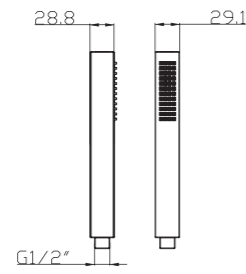

S599
Function: Spray