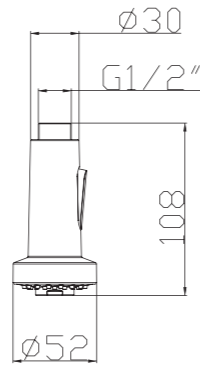

S111
Function: 2F
Spray
Bubbling
ACS certificated