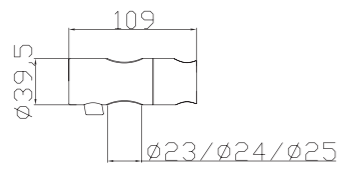

W20

B21

SB3000
Diameter:
φ 18mm φ 20.5mm
φ 22mm φ 23mm
φ 24mm φ 25mm

SB3045
30mm × 11mm

D10
Diameter: φ 25mm φ 32mm
φ 23.5mm φ 22mm
30mm × 11mm 30mm × 18mm
30mm × 15mm

D11
Diameter: φ 18mm
φ 20.5mm

SB3028
Diameter:
φ 20.5mm φ 22mm
φ 23mm φ 24mm
φ 25mm