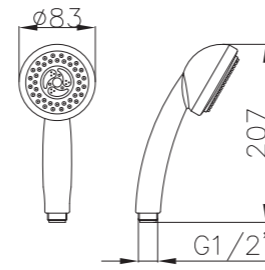

S589
Function: Spray
ACS certified