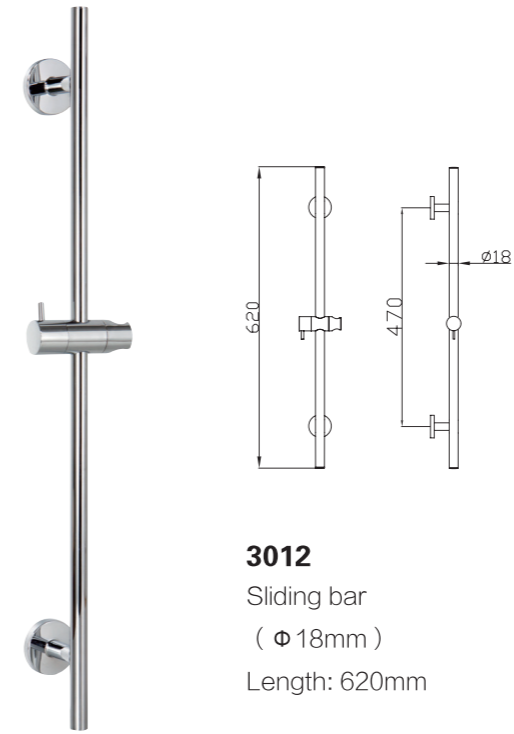

3012
Sliding bar
(φ 18mm)
Length: 620mm