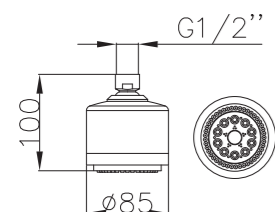

Shower Set
Series

S802W-2+3052+H3007
3052 Sliding bar
Total length 900mm, Rail Φ 28mm
S802W-2 Hand shower
3 functions
H3007 shower hose
1.5M stainless steel,
double lock, chrome

S802W-1+3011+D08-C+H3011
3011 Sliding bar
Total length 720mm, Rail Φ 22mm
S802W-1 Hand shower
3 functions
D08-C
Soap dish, chrome
H3011 shower hose
1.5M PVC

D08-C soap dish

- ABS, Chrome

- S600-C+3045+W17+H3007**
3045 Sliding bar
- Total length 706mm, rail 30x11mm
- S600-C Hand shower**
- Single function
- H3007 shower hose**
- 1.5M stainless steel, double lock, chrome
 - W17 Wall elbow

S01
Function: 5F
Spray、 Massage
Massage+Spray
Bubbling
Bubbling+Spray
φ 93mm

RS1022
Function: Spray
φ 250mm

S12
Function: Spray
φ 80mm

S03
Function: Spray
φ 86mm

RS1024
Function: Spray
φ 300mm

S05
Function: 5F
Spray、 Massage
Massage+Spray
Bubbling
Bubbling+Spray
φ 85mm

S06
Function: Spray
φ 85mm

RS1023
Function: Spray
φ 210mm

RS1027
Function: Spray
300mm × 190mm

RS1221
Function: Spray
φ 200mm

RS2108
Function: Spray
φ 200mm

RS1222
Function: Spray
φ 250mm

RS1223
Function: Spray
φ 300mm