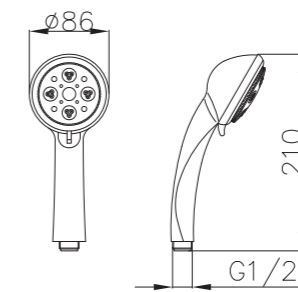

S138

Function: 3F
Spray
Massage
Massage+Spray