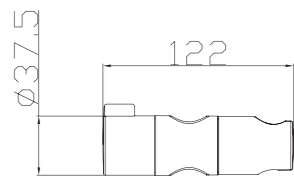

W20

B21

SB3000
Diameter:
φ 18mm φ 20.5mm
φ 22mm φ 23mm
φ 24mm φ 25mm

SB3045
30mm × 11mm

D10
Diameter: φ 25mm φ 32mm
φ 23.5mm φ 22mm
30mm × 11mm 30mm × 18mm
30mm × 15mm

D11
Diameter: φ 18mm
φ 20.5mm

SB3028
Diameter:
φ 20.5mm φ 22mm
φ 23mm φ 24mm
φ 25mm