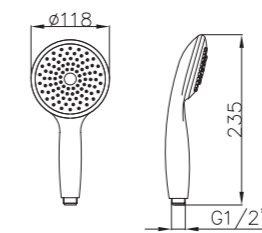

S603

Function: Spray
ACS certified