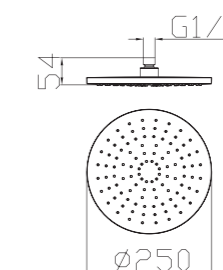

Shower Set
Series

S802W-2+3052+H3007
3052 Sliding bar
Total length 900mm, Rail Φ 28mm
S802W-2 Hand shower
3 functions
H3007 shower hose
1.5M stainless steel,
double lock, chrome

S802W-1+3011+D08-C+H3011
3011 Sliding bar
Total length 720mm, Rail Φ 22mm
S802W-1 Hand shower
3 functions
D08-C
Soap dish, chrome
H3011 shower hose
1.5M PVC

S906+3026+H3007+D08-C

3026 Sliding bar

- Total length 700mm(900mm), rail ϕ 24mm

S906 hand shower

- Single function

H3007 shower hose

- Stainless steel , double lock ,
- 1.5m, ϕ 14mm, Chromed

D08-C soap dish

S06
Function: Spray
φ 85mm

RS1023
Function: Spray
φ 210mm

RS1027
Function: Spray
300mm × 190mm

RS1221
Function: Spray
φ 200mm

RS2108
Function: Spray
φ 200mm

RS1222
Function: Spray
φ 250mm

RS1223
Function: Spray
φ 300mm

RS1108
Function: Spray
200mm × 200mm

RS1121
Function: Spray
φ 226mm

RS1025
Function: Spray
225mm × 225mm

RS1026
Function: Spray
φ 200mm

RS1028

RS1021
Function: Spray
φ 200mm

RS1029

RS3201
Function: Spray
φ 170mm