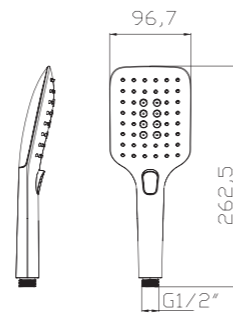

S608
Function: 3F
Spray
Mist
Spray+Mist