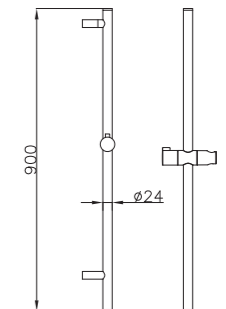

3026
Sliding bar
(ϕ 24mm)
Length: 700mm, 900mm