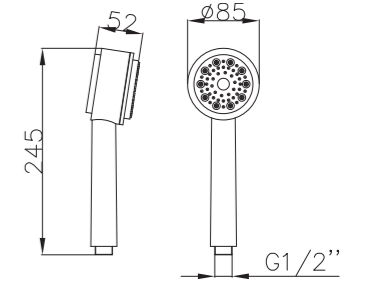

S204
Function: Spray