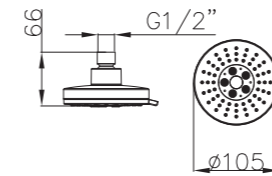

S13
Function: 3F
Spray
Massage
Massage+Spray
φ 105mm