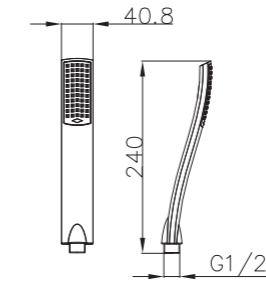

S902
Function: Spray