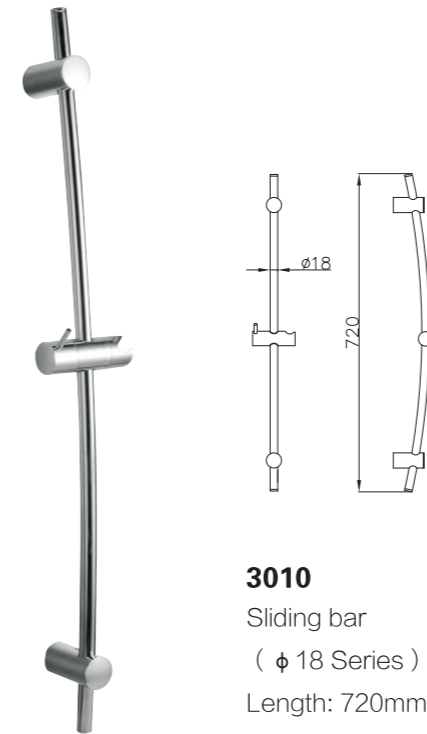

3011
Sliding bar
(φ18 Series)
Length: 820mm

3013
Sliding Bar
(φ25 Series)
Length: 720mm

3001
Sliding bar
(φ18 Series)
Length: 720mm

4000
Sliding Bar
(φ25 Series)
Length: 710mm

3000
Sliding Bar
(φ25 Series)
Length: 720mm

3021
Sliding Bar
(φ 18 Series)
Length: 745mm

3025
Sliding Bar
(φ 20.5 Series)
Length: 750mm

3012
Sliding bar
(φ 18mm)
Length: 620mm

3023
Sliding Bar
(φ 20.5 Series)
Length: 720mm

3020
Sliding Bar
(φ 18 Series)
Length: 720mm

3010
Sliding bar
(φ 18 Series)
Length: 720mm

3009
Sliding Bar
(φ 25 Series)
Length: 900mm

3015
Sliding Bar
(φ 25 Series)
Length: 580mm

3016
Sliding Bar
(φ 25 Series)
Length: 720mm

3008
Sliding Bar
(φ 25 Series)
Length: 900mm

3014
Sliding Bar
(φ 25 Series)
Length: 580mm

3037
Sliding bar
(φ 20.5mm)
Length: 800mm

3006+D02-C
Sliding Bar
(30mm × 15mm)
Length: 720mm

3019+D02-C
Sliding Bar
(30mm × 15mm)
Length: 680mm

2018+D06-T
Sliding Bar
(φ 25 Series)
Length:580mm