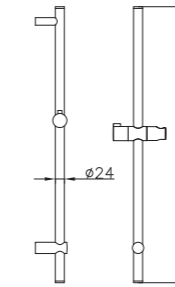

S906+3026+H3007+D08-C

3026 Sliding bar

- Total length 700mm(900mm), rail ϕ 24mm

S906 hand shower

- Single function

H3007 shower hose

- Stainless steel , double lock ,
- 1.5m, ϕ 14mm, Chromed

D08-C soap dish

- S025+3001+H3007**
3001 sliding bar
- Total length 710mm, rail ϕ 18mm
- S025 hand shower**
- Five functions
- H3007 shower hose**
- Stainless steel , double lock ,
 - 1.5m, ϕ 14mm, Chromed

- S518+2019+H3007+D01-C**
2019 Sliding bar
- Total length 580mm, rail ϕ 25mm
- S518 hand shower**
- Single function
- H3007 shower hose**
- Stainless steel , double lock ,
 - 1.5m, ϕ 14mm, Chromed
- D01-C soap dish**
- ABS, Chrome

RS5201
Function: Spray
200mm × 200mm

RS1030

Sliding Rails Series

3051
Sliding bar
(φ28mm)
Length: 900mm

3053
Sliding bar
(φ25mm)
Length: 900mm

3054
Sliding bar
(ϕ 25mm)
Length: 750mm

3052
Sliding bar
(ϕ 28mm)
Length: 900mm

3027
Sliding bar
(ϕ 24mm)
Length: 700mm, 900mm

3045
Sliding bar
(30 × 11mm)
Length: 706mm

3026
Sliding bar
(ϕ 24mm)
Length: 700mm, 900mm

3040
Sliding bar
(ϕ 18mm; 20.5mm)
Length: 720mm

3029
Sliding bar
(ϕ 18mm; 20.5mm; 22mm)
Length: 720mm