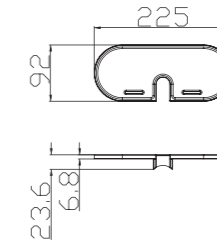

W20

B21

SB3000
Diameter:
φ 18mm φ 20.5mm
φ 22mm φ 23mm
φ 24mm φ 25mm

SB3045
30mm × 11mm

D10
Diameter: φ 25mm φ 32mm
φ 23.5mm φ 22mm
30mm × 11mm 30mm × 18mm
30mm × 15mm

D11
Diameter: φ 18mm
φ 20.5mm

SB3028
Diameter:
φ 20.5mm φ 22mm
φ 23mm φ 24mm
φ 25mm

SB3001
Diameter:
φ 18mm φ 20.5mm
φ 22mm φ 23mm
φ 24mm φ 25mm

D01 - C

D08-C

SB3022
Diameter: φ 18mm
φ 20.5mm

SB2018
Diameter: φ 28mm

D03-C

D04-T

D02-C