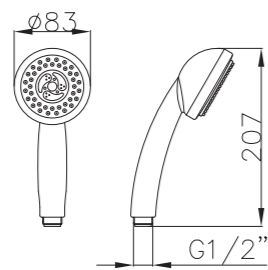

S530
Function: 3F
Spray
Massage
Massage+Spray
ACS certified