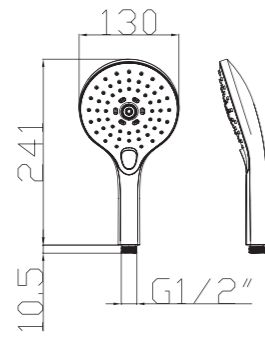

S801C-1
Function: 3F
Spray
Massage
Bubbling