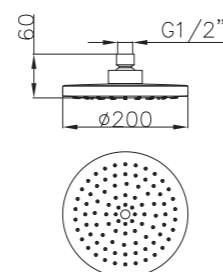

Shower Set
Series

S802W-2+3052+H3007
3052 Sliding bar
Total length 900mm, Rail Φ 28mm
S802W-2 Hand shower
3 functions
H3007 shower hose
1.5M stainless steel,
double lock, chrome

S802W-1+3011+D08-C+H3011
3011 Sliding bar
Total length 720mm, Rail Φ 22mm
S802W-1 Hand shower
3 functions
D08-C
Soap dish, chrome
H3011 shower hose
1.5M PVC

S906+3026+H3007+D08-C

3026 Sliding bar

- Total length 700mm(900mm), rail ϕ 24mm

S906 hand shower

- Single function

H3007 shower hose

- Stainless steel , double lock ,
- 1.5m, ϕ 14mm, Chromed

D08-C soap dish

S06
Function: Spray
φ 85mm

RS1023
Function: Spray
φ 210mm

RS1027
Function: Spray
300mm × 190mm

RS1221
Function: Spray
φ 200mm

RS2108
Function: Spray
φ 200mm

RS1222
Function: Spray
φ 250mm

RS1223
Function: Spray
φ 300mm

RS1108
Function: Spray
200mm × 200mm

RS1121
Function: Spray
φ 226mm

RS1025
Function: Spray
225mm × 225mm

RS1026
Function: Spray
φ 200mm

RS1028

RS1021
Function: Spray
φ 200mm

RS1029

RS3201
Function: Spray
φ 170mm