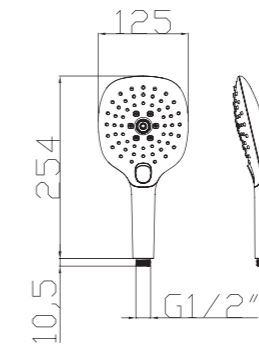

S802C-2
Function: 3F
Spray
Mist
Hollow water