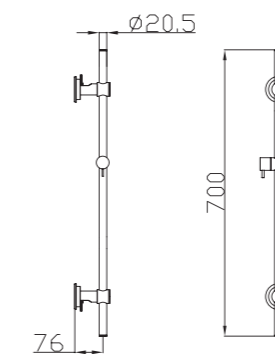

3021
Sliding Bar
(φ 18 Series)
Length: 745mm

3025
Sliding Bar
(φ 20.5 Series)
Length: 750mm

3012
Sliding bar
(φ 18mm)
Length: 620mm

3023
Sliding Bar
(φ 20.5 Series)
Length: 720mm

3020
Sliding Bar
(φ 18 Series)
Length: 720mm

3010
Sliding bar
(φ 18 Series)
Length: 720mm

3009
Sliding Bar
(φ 25 Series)
Length: 900mm

3015
Sliding Bar
(φ 25 Series)
Length: 580mm

3016
Sliding Bar
(φ 25 Series)
Length: 720mm

3008
Sliding Bar
(φ 25 Series)
Length: 900mm

3014
Sliding Bar
(φ 25 Series)
Length: 580mm

3037
Sliding bar
(φ 20.5mm)
Length: 800mm

3006+D02-C
Sliding Bar
(30mm × 15mm)
Length: 720mm

3019+D02-C
Sliding Bar
(30mm × 15mm)
Length: 680mm

2018+D06-T
Sliding Bar
(φ 25 Series)
Length:580mm

2017+D01-C
Sliding Bar
(φ 25 Series)
Length:580mm

3033+D02-C
Sliding bar
(30mm × 15mm)
Length: 650mm

3005+D02-C
Sliding bar
(30mm × 15mm)
Length: 850mm

3042
vaccum sliding bar
(Φ20.5mm)
Length: 700mm

2010
sliding bar
(Φ25mm)
Length: 600mm