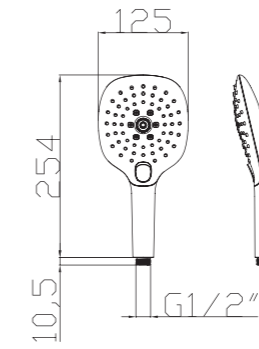

S906+3026+H3007+D08-C

3026 Sliding bar

- Total length 700mm(900mm), rail ϕ 24mm

S906 hand shower

- Single function

H3007 shower hose

- Stainless steel , double lock ,
- 1.5m, ϕ 14mm, Chromed

D08-C soap dish

D08-C soap dish

- ABS, Chrome

- S600-C+3045+W17+H3007**
3045 Sliding bar
- Total length 706mm, rail 30x11mm
- S600-C Hand shower**
- Single function
- H3007 shower hose**
- 1.5M stainless steel, double lock, chrome
 - W17 Wall elbow

- S025+3001+H3007**
3001 sliding bar
- Total length 710mm, rail ϕ 18mm
- S025 hand shower**
- Five functions
- H3007 shower hose**
- Stainless steel , double lock ,
 - 1.5m, ϕ 14mm, Chromed

- S518+2019+H3007+D01-C**
2019 Sliding bar
- Total length 580mm, rail ϕ 25mm
- S518 hand shower**
- Single function
- H3007 shower hose**
- Stainless steel , double lock ,
 - 1.5m, ϕ 14mm, Chromed
- D01-C soap dish**
- ABS, Chrome

Hand Shower Series

S801C-1
Function: 3F
Spray
Massage
Bubbling

S801W-1
Function: 3F
Spray
Massage
Bubbling

S802C-1
Function: 3F
Spray
Mist
Bubbling

S802W-1
Function: 3F
Spray
Mist
Bubbling

S713
Function: 3F
Spray
Mist
Hollow