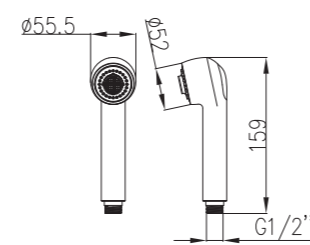

S109
Function: 2F
Spray、
Bubbling、
ACS certified