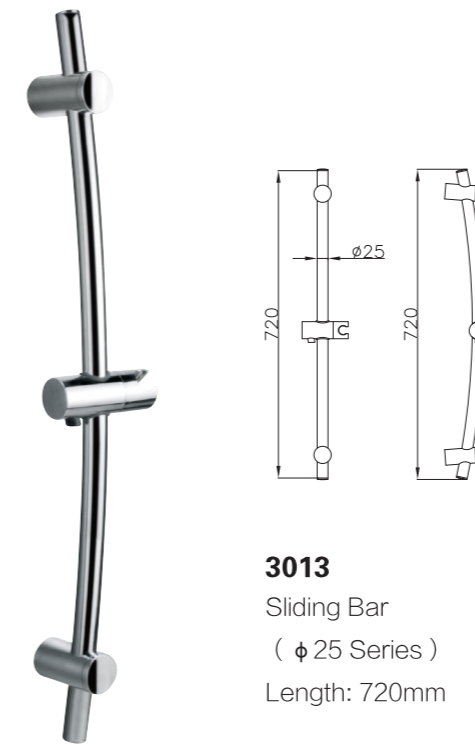

S906+3026+H3007+D08-C

3026 Sliding bar

- Total length 700mm(900mm), rail ϕ 24mm

S906 hand shower

- Single function

H3007 shower hose

- Stainless steel , double lock ,
- 1.5m, ϕ 14mm, Chromed

D08-C soap dish

3027
Sliding bar
(ϕ 24mm)
Length: 700mm, 900mm

3045
Sliding bar
(30 × 11mm)
Length: 706mm

3026
Sliding bar
(ϕ 24mm)
Length: 700mm, 900mm

3040
Sliding bar
(ϕ 18mm; 20.5mm)
Length: 720mm

3029
Sliding bar
(ϕ 18mm; 20.5mm; 22mm)
Length: 720mm

3032
Sliding bar
(ϕ 22mm)
Length: 720mm

3031
Sliding bar
(ϕ 20.5mm)
Length: 720mm

3028
Sliding bar
(ϕ 18mm; 20.5mm; 22mm)
Length: 720mm

3035
Sliding bar
(ϕ 20.5mm)
Length: 720mm

3011-2
Sliding bar
(φ25mm)
Length: 720mm

3011
Sliding bar
(φ18 Series)
Length: 820mm

3013
Sliding Bar
(φ25 Series)
Length: 720mm

3001
Sliding bar
(φ18 Series)
Length: 720mm

4000
Sliding Bar
(φ25 Series)
Length: 710mm

3000
Sliding Bar
(φ25 Series)
Length: 720mm