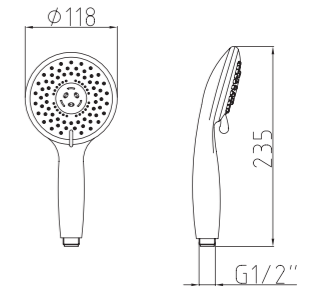

S602

Function: 3F
Spray
Massage
Massage+Spray