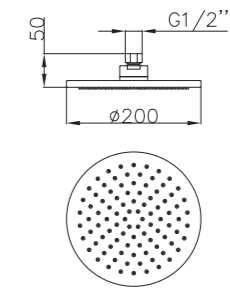

S906+3026+H3007+D08-C

3026 Sliding bar

- Total length 700mm(900mm), rail ϕ 24mm

S906 hand shower

- Single function

H3007 shower hose

- Stainless steel , double lock ,
- 1.5m, ϕ 14mm, Chromed

D08-C soap dish

S06
Function: Spray
φ 85mm

RS1023
Function: Spray
φ 210mm

RS1027
Function: Spray
300mm × 190mm

RS1221
Function: Spray
φ 200mm

RS2108
Function: Spray
φ 200mm

RS1222
Function: Spray
φ 250mm

RS1223
Function: Spray
φ 300mm

RS1108
Function: Spray
200mm × 200mm

RS1121
Function: Spray
φ 226mm

RS1025
Function: Spray
225mm × 225mm

RS1026
Function: Spray
φ 200mm

RS1028

RS1021
Function: Spray
φ 200mm

RS1029

RS3201
Function: Spray
φ 170mm

RS5201
Function: Spray
200mm × 200mm

RS1030

Sliding Rails Series

3051
Sliding bar
(φ28mm)
Length: 900mm

3053
Sliding bar
(φ25mm)
Length: 900mm

3054
Sliding bar
(ϕ 25mm)
Length: 750mm

3052
Sliding bar
(ϕ 28mm)
Length: 900mm