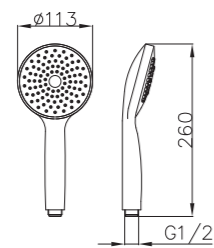

S706

Function: Spray
ACS certified