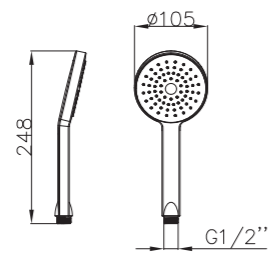

S905
Function: Spray