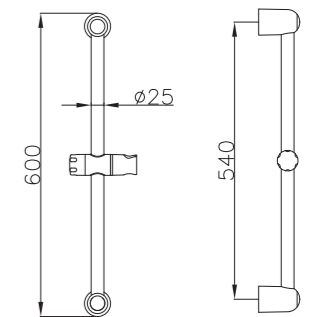

3010
Sliding bar
(φ 18 Series)
Length: 720mm

3009
Sliding Bar
(φ 25 Series)
Length: 900mm

3015
Sliding Bar
(φ 25 Series)
Length: 580mm

3016
Sliding Bar
(φ 25 Series)
Length: 720mm

3008
Sliding Bar
(φ 25 Series)
Length: 900mm

3014
Sliding Bar
(φ 25 Series)
Length: 580mm

3037
Sliding bar
(φ 20.5mm)
Length: 800mm

3006+D02-C
Sliding Bar
(30mm × 15mm)
Length: 720mm

3019+D02-C
Sliding Bar
(30mm × 15mm)
Length: 680mm

2018+D06-T
Sliding Bar
(φ 25 Series)
Length:580mm

2017+D01-C
Sliding Bar
(φ 25 Series)
Length:580mm

3033+D02-C
Sliding bar
(30mm × 15mm)
Length: 650mm

3005+D02-C
Sliding bar
(30mm × 15mm)
Length: 850mm

3042
vaccum sliding bar
(Φ20.5mm)
Length: 700mm

2010
sliding bar
(Φ25mm)
Length: 600mm