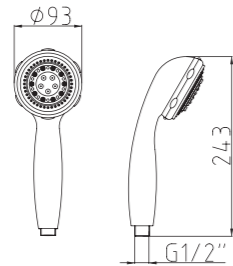

S198

Function: 5F
Spray
Massage
Massage+Spray
Bubbling
Bubbling+Spray