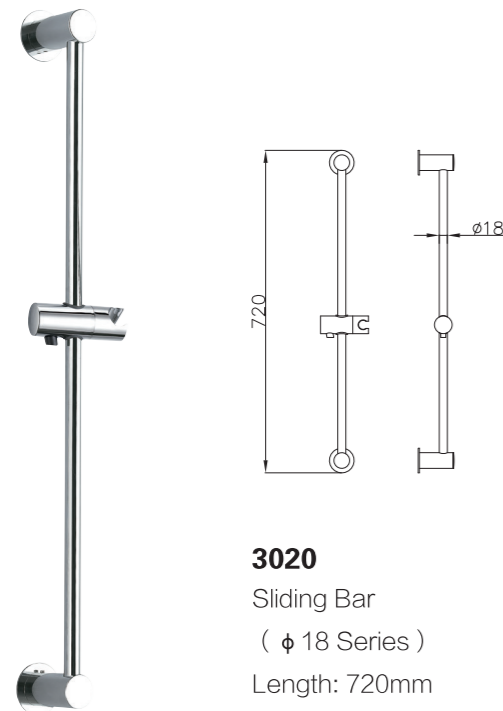

- S025+3001+H3007**
3001 sliding bar
- Total length 710mm, rail ϕ 18mm
- S025 hand shower**
- Five functions
- H3007 shower hose**
- Stainless steel , double lock ,
 - 1.5m, ϕ 14mm, Chromed

- S518+2019+H3007+D01-C**
2019 Sliding bar
- Total length 580mm, rail ϕ 25mm
- S518 hand shower**
- Single function
- H3007 shower hose**
- Stainless steel , double lock ,
 - 1.5m, ϕ 14mm, Chromed
- D01-C soap dish**
- ABS, Chrome

3011
Sliding bar
(φ18 Series)
Length: 820mm

3013
Sliding Bar
(φ25 Series)
Length: 720mm

3001
Sliding bar
(φ18 Series)
Length: 720mm

4000
Sliding Bar
(φ25 Series)
Length: 710mm

3000
Sliding Bar
(φ25 Series)
Length: 720mm

3021
Sliding Bar
(φ 18 Series)
Length: 745mm

3025
Sliding Bar
(φ 20.5 Series)
Length: 750mm

3012
Sliding bar
(φ 18mm)
Length: 620mm

3023
Sliding Bar
(φ 20.5 Series)
Length: 720mm

3020
Sliding Bar
(φ 18 Series)
Length: 720mm

3010
Sliding bar
(φ 18 Series)
Length: 720mm

3009
Sliding Bar
(φ 25 Series)
Length: 900mm

3015
Sliding Bar
(φ 25 Series)
Length: 580mm

3016
Sliding Bar
(φ 25 Series)
Length: 720mm

3008
Sliding Bar
(φ 25 Series)
Length: 900mm