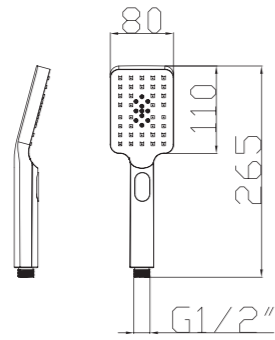

Shower Set
Series

S802W-2+3052+H3007
3052 Sliding bar
Total length 900mm, Rail Φ 28mm
S802W-2 Hand shower
3 functions
H3007 shower hose
1.5M stainless steel,
double lock, chrome

S802W-1+3011+D08-C+H3011
3011 Sliding bar
Total length 720mm, Rail Φ 22mm
S802W-1 Hand shower
3 functions
D08-C
Soap dish, chrome
H3011 shower hose
1.5M PVC

- ABS, Chrome

S704+3000+H3007

3000 Sliding bar

- Total length 720mm, rail ϕ 25mm

S704 hand shower

- Three functions

H3007 shower hose

- Stainless steel , double lock ,
- 1.5m, ϕ 14mm, Chromed

S906+3026+H3007+D08-C

3026 Sliding bar

- Total length 700mm(900mm), rail ϕ 24mm

S906 hand shower

- Single function

H3007 shower hose

- Stainless steel , double lock ,
- 1.5m, ϕ 14mm, Chromed

D08-C soap dish

S908
Function: Spray

S905
Function: Spray

S906
Function: Spray

S033
Function: 3F
Spray
Massage
Massage+Spray

S722
Function: 3F
Spray
Massage
Massage+Spray

S281
Function: 3F
Spray
Massage
Massage+Spray

S811
Function: 3F
Spray
Massage
Massage+Spray