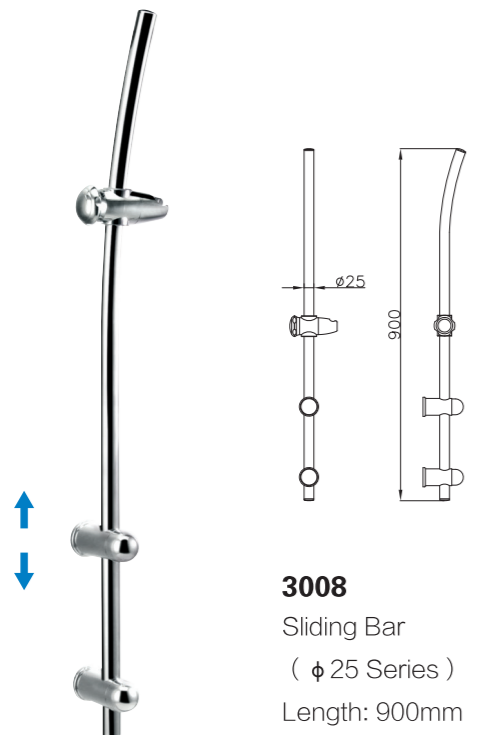

- S025+3001+H3007**
3001 sliding bar
- Total length 710mm, rail ϕ 18mm
- S025 hand shower**
- Five functions
- H3007 shower hose**
- Stainless steel , double lock ,
 - 1.5m, ϕ 14mm, Chromed

- S518+2019+H3007+D01-C**
2019 Sliding bar
- Total length 580mm, rail ϕ 25mm
- S518 hand shower**
- Single function
- H3007 shower hose**
- Stainless steel , double lock ,
 - 1.5m, ϕ 14mm, Chromed
- D01-C soap dish**
- ABS, Chrome

3021
Sliding Bar
(φ 18 Series)
Length: 745mm

3025
Sliding Bar
(φ 20.5 Series)
Length: 750mm

3012
Sliding bar
(φ 18mm)
Length: 620mm

3023
Sliding Bar
(φ 20.5 Series)
Length: 720mm

3020
Sliding Bar
(φ 18 Series)
Length: 720mm

3010
Sliding bar
(φ 18 Series)
Length: 720mm

3009
Sliding Bar
(φ 25 Series)
Length: 900mm

3015
Sliding Bar
(φ 25 Series)
Length: 580mm

3016
Sliding Bar
(φ 25 Series)
Length: 720mm

3008
Sliding Bar
(φ 25 Series)
Length: 900mm

3014
Sliding Bar
(φ 25 Series)
Length: 580mm

3037
Sliding bar
(φ 20.5mm)
Length: 800mm

3006+D02-C
Sliding Bar
(30mm × 15mm)
Length: 720mm

3019+D02-C
Sliding Bar
(30mm × 15mm)
Length: 680mm

2018+D06-T
Sliding Bar
(φ 25 Series)
Length:580mm