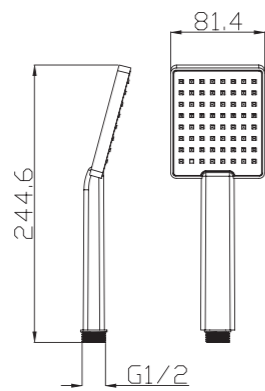

S282
Function: 1F
Spray