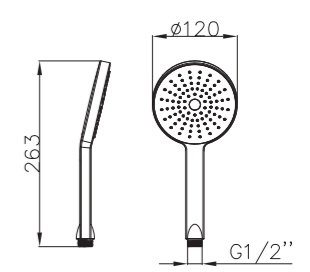

S908
Function: Spray