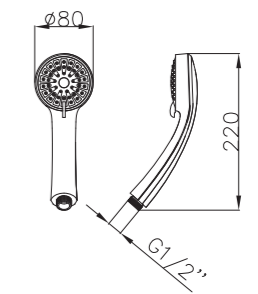

S521
Function: 3F
Spray
Massage
Massage+Spray