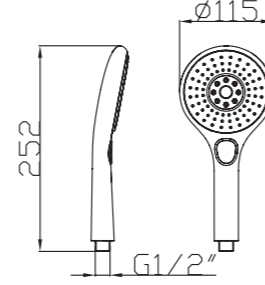

Shower Set
Series

S802W-2+3052+H3007
3052 Sliding bar
Total length 900mm, Rail Φ 28mm
S802W-2 Hand shower
3 functions
H3007 shower hose
1.5M stainless steel,
double lock, chrome

S802W-1+3011+D08-C+H3011
3011 Sliding bar
Total length 720mm, Rail Φ 22mm
S802W-1 Hand shower
3 functions
D08-C
Soap dish, chrome
H3011 shower hose
1.5M PVC

S906+3026+H3007+D08-C

3026 Sliding bar

- Total length 700mm(900mm), rail ϕ 24mm

S906 hand shower

- Single function

H3007 shower hose

- Stainless steel , double lock ,
- 1.5m, ϕ 14mm, Chromed

D08-C soap dish

D08-C soap dish

- ABS, Chrome

- S600-C+3045+W17+H3007**
3045 Sliding bar
- Total length 706mm, rail 30x11mm
- S600-C Hand shower**
- Single function
- H3007 shower hose**
- 1.5M stainless steel, double lock, chrome
 - W17 Wall elbow

S714
Function: 3F
Spray
Mist
Hollow

S802C-2
Function: 3F
Spray
Mist
Hollow water

S802W-2
Function: 3F
Spray
Mist
Hollow water

S611

Function: 3F
Big spray
Small spray
Mix spray

S612

Function: 3F
Spray
Massage
Massage+Spray