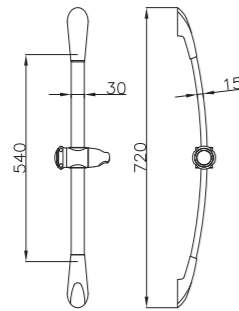

- S025+3001+H3007**
3001 sliding bar
- Total length 710mm, rail ϕ 18mm
- S025 hand shower**
- Five functions
- H3007 shower hose**
- Stainless steel , double lock ,
 - 1.5m, ϕ 14mm, Chromed

- S518+2019+H3007+D01-C**
2019 Sliding bar
- Total length 580mm, rail ϕ 25mm
- S518 hand shower**
- Single function
- H3007 shower hose**
- Stainless steel , double lock ,
 - 1.5m, ϕ 14mm, Chromed
- D01-C soap dish**
- ABS, Chrome

3021
Sliding Bar
(φ 18 Series)
Length: 745mm

3025
Sliding Bar
(φ 20.5 Series)
Length: 750mm

3012
Sliding bar
(φ 18mm)
Length: 620mm

3023
Sliding Bar
(φ 20.5 Series)
Length: 720mm

3020
Sliding Bar
(φ 18 Series)
Length: 720mm

3010
Sliding bar
(φ 18 Series)
Length: 720mm

3009
Sliding Bar
(φ 25 Series)
Length: 900mm

3015
Sliding Bar
(φ 25 Series)
Length: 580mm

3016
Sliding Bar
(φ 25 Series)
Length: 720mm

3008
Sliding Bar
(φ 25 Series)
Length: 900mm

3014
Sliding Bar
(φ 25 Series)
Length: 580mm

3037
Sliding bar
(φ 20.5mm)
Length: 800mm

3006+D02-C
Sliding Bar
(30mm × 15mm)
Length: 720mm

3019+D02-C
Sliding Bar
(30mm × 15mm)
Length: 680mm

2018+D06-T
Sliding Bar
(φ 25 Series)
Length:580mm