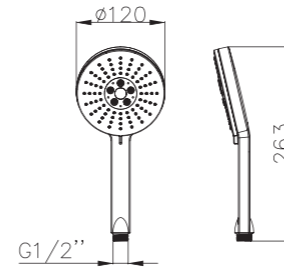

S904
Function: 3F
Spray
Bubbling
Bubbling+Spray
ACS certified