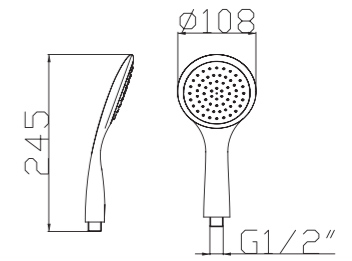

S030
Function: 1F
Spray
ACS certified