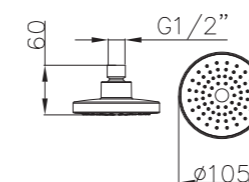

S17
Function: Spray
φ 120mm