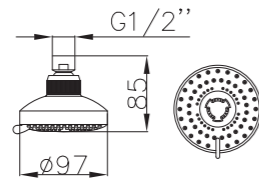

S08
Function: 3F
Spray
Massage
Massage+Spray
φ 97mm