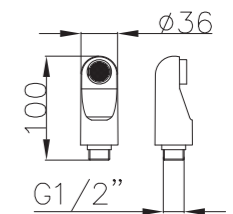

S114
Function: Bubbling
ACS certified