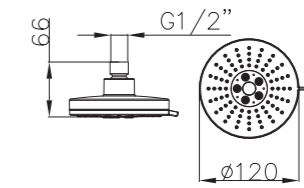

S14
Function: 3F
Spray
Massage
Massage+Spray
φ 120mm