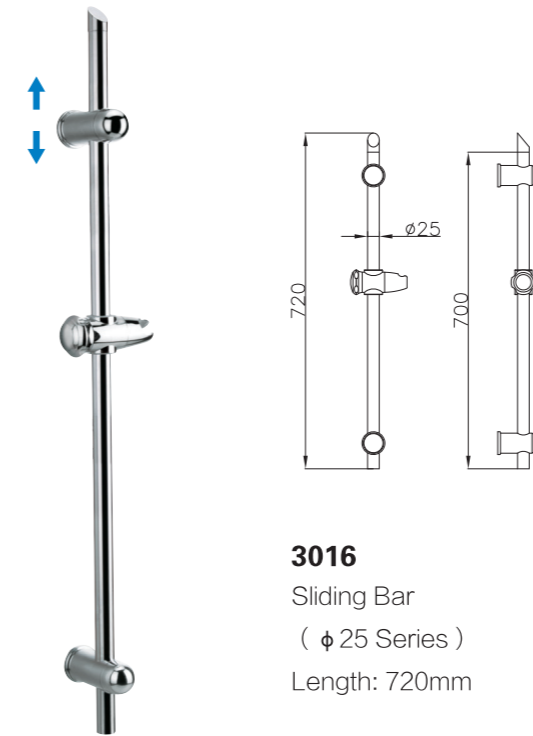

- S025+3001+H3007**
3001 sliding bar
- Total length 710mm, rail ϕ 18mm
- S025 hand shower**
- Five functions
- H3007 shower hose**
- Stainless steel , double lock ,
 - 1.5m, ϕ 14mm, Chromed

- S518+2019+H3007+D01-C**
2019 Sliding bar
- Total length 580mm, rail ϕ 25mm
- S518 hand shower**
- Single function
- H3007 shower hose**
- Stainless steel , double lock ,
 - 1.5m, ϕ 14mm, Chromed
- D01-C soap dish**
- ABS, Chrome

3021
Sliding Bar
(φ 18 Series)
Length: 745mm

3025
Sliding Bar
(φ 20.5 Series)
Length: 750mm

3012
Sliding bar
(φ 18mm)
Length: 620mm

3023
Sliding Bar
(φ 20.5 Series)
Length: 720mm

3020
Sliding Bar
(φ 18 Series)
Length: 720mm

3010
Sliding bar
(φ 18 Series)
Length: 720mm

3009
Sliding Bar
(φ 25 Series)
Length: 900mm

3015
Sliding Bar
(φ 25 Series)
Length: 580mm

3016
Sliding Bar
(φ 25 Series)
Length: 720mm

3008
Sliding Bar
(φ 25 Series)
Length: 900mm

3014
Sliding Bar
(φ 25 Series)
Length: 580mm

3037
Sliding bar
(φ 20.5mm)
Length: 800mm

3006+D02-C
Sliding Bar
(30mm × 15mm)
Length: 720mm

3019+D02-C
Sliding Bar
(30mm × 15mm)
Length: 680mm

2018+D06-T
Sliding Bar
(φ 25 Series)
Length:580mm