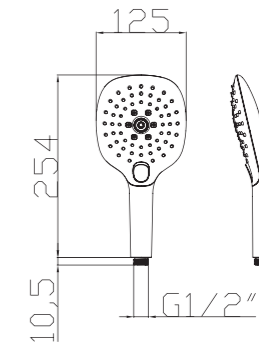

S906+3026+H3007+D08-C

3026 Sliding bar

- Total length 700mm(900mm), rail ϕ 24mm

S906 hand shower

- Single function

H3007 shower hose

- Stainless steel , double lock ,
- 1.5m, ϕ 14mm, Chromed

D08-C soap dish

D08-C soap dish

- ABS, Chrome

- S600-C+3045+W17+H3007**
3045 Sliding bar
- Total length 706mm, rail 30x11mm
- S600-C Hand shower**
- Single function
- H3007 shower hose**
- 1.5M stainless steel, double lock, chrome
 - W17 Wall elbow

- S025+3001+H3007**
3001 sliding bar
- Total length 710mm, rail ϕ 18mm
- S025 hand shower**
- Five functions
- H3007 shower hose**
- Stainless steel , double lock ,
 - 1.5m, ϕ 14mm, Chromed

- S518+2019+H3007+D01-C**
2019 Sliding bar
- Total length 580mm, rail ϕ 25mm
- S518 hand shower**
- Single function
- H3007 shower hose**
- Stainless steel , double lock ,
 - 1.5m, ϕ 14mm, Chromed
- D01-C soap dish**
- ABS, Chrome

Hand Shower Series

S801C-1
Function: 3F
Spray
Massage
Bubbling

S801W-1
Function: 3F
Spray
Massage
Bubbling

S802C-1
Function: 3F
Spray
Mist
Bubbling

S802W-1
Function: 3F
Spray
Mist
Bubbling

S713
Function: 3F
Spray
Mist
Hollow