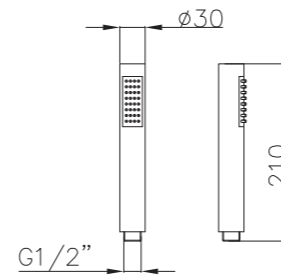

S590
Function: Spray