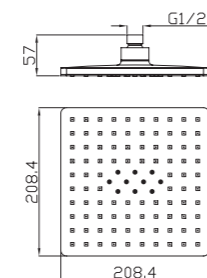

S701+3011+H3007+D01-C

3011 Sliding bar

- Total length 820mm, rail ϕ 18mm

S701 hand shower

- Three functions

H3007 shower hose

- Stainless steel , double lock ,
- 1.5m, ϕ 14mm, Chromed

D01-C soap dish

S906+3026+H3007+D08-C

3026 Sliding bar

- Total length 700mm(900mm), rail ϕ 24mm

S906 hand shower

- Single function

H3007 shower hose

- Stainless steel , double lock ,
- 1.5m, ϕ 14mm, Chromed

D08-C soap dish

RS1108
Function: Spray
200mm × 200mm

RS1121
Function: Spray
φ 226mm

RS1025
Function: Spray
225mm × 225mm

RS1026
Function: Spray
φ 200mm

RS1028

RS1021
Function: Spray
φ 200mm

RS1029

RS3201
Function: Spray
φ 170mm

RS5201
Function: Spray
200mm × 200mm

RS1030

Sliding Rails Series

3051
Sliding bar
(φ28mm)
Length: 900mm

3053
Sliding bar
(φ25mm)
Length: 900mm

3054
Sliding bar
(ϕ 25mm)
Length: 750mm

3052
Sliding bar
(ϕ 28mm)
Length: 900mm