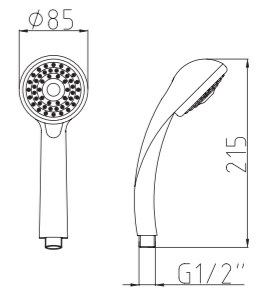

S578

Function: Spray