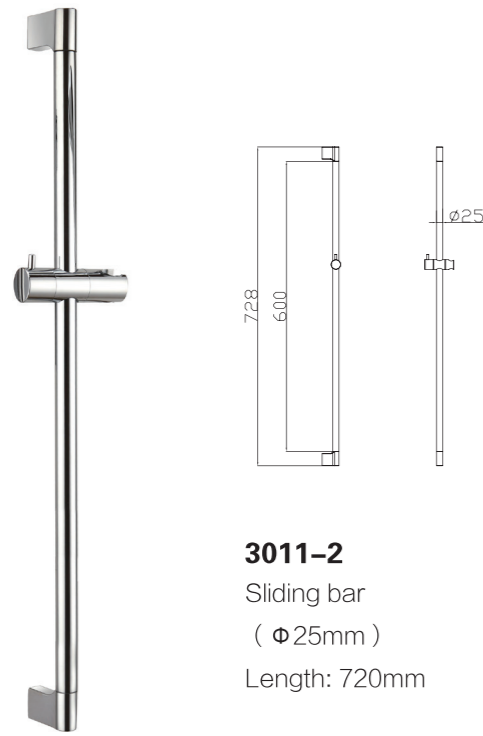

S906+3026+H3007+D08-C

3026 Sliding bar

- Total length 700mm(900mm), rail ϕ 24mm

S906 hand shower

- Single function

H3007 shower hose

- Stainless steel , double lock ,
- 1.5m, ϕ 14mm, Chromed

D08-C soap dish

D08-C soap dish

- ABS, Chrome

- S600-C+3045+W17+H3007**
3045 Sliding bar
- Total length 706mm, rail 30x11mm
- S600-C Hand shower**
- Single function
- H3007 shower hose**
- 1.5M stainless steel, double lock, chrome
 - W17 Wall elbow

- S025+3001+H3007**
3001 sliding bar
- Total length 710mm, rail ϕ 18mm
- S025 hand shower**
- Five functions
- H3007 shower hose**
- Stainless steel , double lock ,
 - 1.5m, ϕ 14mm, Chromed

- S518+2019+H3007+D01-C**
2019 Sliding bar
- Total length 580mm, rail ϕ 25mm
- S518 hand shower**
- Single function
- H3007 shower hose**
- Stainless steel , double lock ,
 - 1.5m, ϕ 14mm, Chromed
- D01-C soap dish**
- ABS, Chrome

3032
Sliding bar
(ϕ 22mm)
Length: 720mm

3031
Sliding bar
(ϕ 20.5mm)
Length: 720mm

3028
Sliding bar
(ϕ 18mm; 20.5mm; 22mm)
Length: 720mm

3035
Sliding bar
(ϕ 20.5mm)
Length: 720mm

3011-2
Sliding bar
(φ25mm)
Length: 720mm