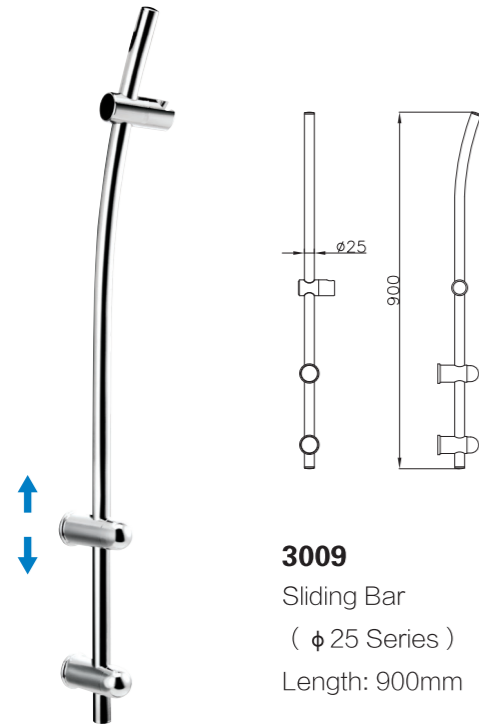

3011
Sliding bar
(φ18 Series)
Length: 820mm

3013
Sliding Bar
(φ25 Series)
Length: 720mm

3001
Sliding bar
(φ18 Series)
Length: 720mm

4000
Sliding Bar
(φ25 Series)
Length: 710mm

3000
Sliding Bar
(φ25 Series)
Length: 720mm

3021
Sliding Bar
(φ 18 Series)
Length: 745mm

3025
Sliding Bar
(φ 20.5 Series)
Length: 750mm

3012
Sliding bar
(φ 18mm)
Length: 620mm

3023
Sliding Bar
(φ 20.5 Series)
Length: 720mm

3020
Sliding Bar
(φ 18 Series)
Length: 720mm

3010
Sliding bar
(φ 18 Series)
Length: 720mm

3009
Sliding Bar
(φ 25 Series)
Length: 900mm

3015
Sliding Bar
(φ 25 Series)
Length: 580mm

3016
Sliding Bar
(φ 25 Series)
Length: 720mm

3008
Sliding Bar
(φ 25 Series)
Length: 900mm

3014
Sliding Bar
(φ 25 Series)
Length: 580mm

3037
Sliding bar
(φ 20.5mm)
Length: 800mm

3006+D02-C
Sliding Bar
(30mm × 15mm)
Length: 720mm

3019+D02-C
Sliding Bar
(30mm × 15mm)
Length: 680mm

2018+D06-T
Sliding Bar
(φ 25 Series)
Length:580mm