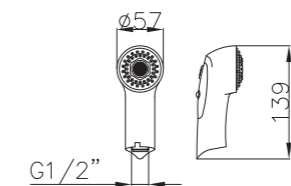

S113
Function: 2F
Spray
Bubbling
ACS certified