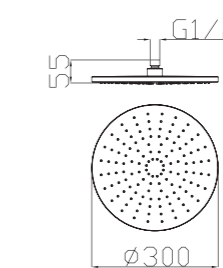

Shower Set
Series

S802W-2+3052+H3007
3052 Sliding bar
Total length 900mm, Rail Φ 28mm
S802W-2 Hand shower
3 functions
H3007 shower hose
1.5M stainless steel,
double lock, chrome

S802W-1+3011+D08-C+H3011
3011 Sliding bar
Total length 720mm, Rail Φ 22mm
S802W-1 Hand shower
3 functions
D08-C
Soap dish, chrome
H3011 shower hose
1.5M PVC

S906+3026+H3007+D08-C

3026 Sliding bar

- Total length 700mm(900mm), rail ϕ 24mm

S906 hand shower

- Single function

H3007 shower hose

- Stainless steel , double lock ,
- 1.5m, ϕ 14mm, Chromed

D08-C soap dish

S06
Function: Spray
φ 85mm

RS1023
Function: Spray
φ 210mm

RS1027
Function: Spray
300mm × 190mm

RS1221
Function: Spray
φ 200mm

RS2108
Function: Spray
φ 200mm

RS1222
Function: Spray
φ 250mm

RS1223
Function: Spray
φ 300mm

RS1108
Function: Spray
200mm × 200mm

RS1121
Function: Spray
φ 226mm

RS1025
Function: Spray
225mm × 225mm

RS1026
Function: Spray
φ 200mm

RS1028

RS1021
Function: Spray
φ 200mm

RS1029

RS3201
Function: Spray
φ 170mm