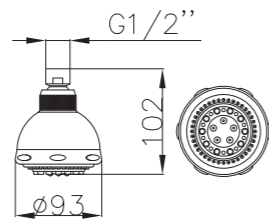

Shower Set
Series

S802W-2+3052+H3007
3052 Sliding bar
Total length 900mm, Rail Φ 28mm
S802W-2 Hand shower
3 functions
H3007 shower hose
1.5M stainless steel,
double lock, chrome

S802W-1+3011+D08-C+H3011
3011 Sliding bar
Total length 720mm, Rail Φ 22mm
S802W-1 Hand shower
3 functions
D08-C
Soap dish, chrome
H3011 shower hose
1.5M PVC

S906+3026+H3007+D08-C

3026 Sliding bar

- Total length 700mm(900mm), rail ϕ 24mm

S906 hand shower

- Single function

H3007 shower hose

- Stainless steel , double lock ,
- 1.5m, ϕ 14mm, Chromed

D08-C soap dish

D08-C soap dish

- ABS, Chrome

- S600-C+3045+W17+H3007**
3045 Sliding bar
- Total length 706mm, rail 30x11mm
- S600-C Hand shower**
- Single function
- H3007 shower hose**
- 1.5M stainless steel, double lock, chrome
 - W17 Wall elbow

S14
Function: 3F
Spray
Massage
Massage+Spray
φ 120mm

S15
Function: Spray
φ 105mm

S16
Function: Spray
φ 120mm

S17
Function: Spray
φ 120mm

S18
Function: Spray
φ 120mm

S11
Function: 5F
Spray、 Massage
Massage+Spray
Bubbling
Bubbling+Spray
φ 80mm