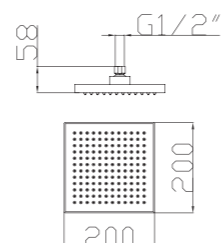

Shower Set
Series

S802W-2+3052+H3007
3052 Sliding bar
Total length 900mm, Rail Φ 28mm
S802W-2 Hand shower
3 functions
H3007 shower hose
1.5M stainless steel,
double lock, chrome

S802W-1+3011+D08-C+H3011
3011 Sliding bar
Total length 720mm, Rail Φ 22mm
S802W-1 Hand shower
3 functions
D08-C
Soap dish, chrome
H3011 shower hose
1.5M PVC

S701+3011+H3007+D01-C

3011 Sliding bar

- Total length 820mm, rail ϕ 18mm

S701 hand shower

- Three functions

H3007 shower hose

- Stainless steel , double lock ,
- 1.5m, ϕ 14mm, Chromed

D01-C soap dish

S906+3026+H3007+D08-C

3026 Sliding bar

- Total length 700mm(900mm), rail ϕ 24mm

S906 hand shower

- Single function

H3007 shower hose

- Stainless steel , double lock ,
- 1.5m, ϕ 14mm, Chromed

D08-C soap dish

S06
Function: Spray
φ 85mm

RS1023
Function: Spray
φ 210mm

RS1027
Function: Spray
300mm × 190mm

RS1221
Function: Spray
φ 200mm

RS2108
Function: Spray
φ 200mm

RS1222
Function: Spray
φ 250mm

RS1223
Function: Spray
φ 300mm