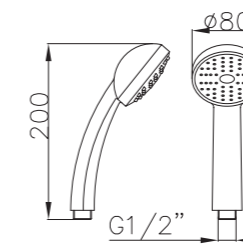

S533
Function: Spray