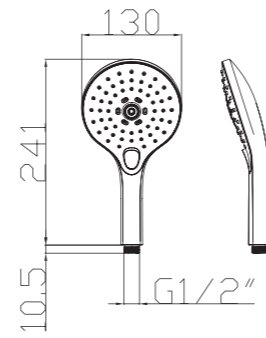

S801W-1
Function: 3F
Spray
Massage
Bubbling