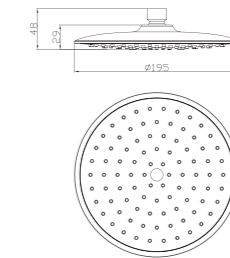

Shower Set
Series

S802W-2+3052+H3007
3052 Sliding bar
Total length 900mm, Rail Φ 28mm
S802W-2 Hand shower
3 functions
H3007 shower hose
1.5M stainless steel,
double lock, chrome

S802W-1+3011+D08-C+H3011
3011 Sliding bar
Total length 720mm, Rail Φ 22mm
S802W-1 Hand shower
3 functions
D08-C
Soap dish, chrome
H3011 shower hose
1.5M PVC

S906+3026+H3007+D08-C

3026 Sliding bar

- Total length 700mm(900mm), rail ϕ 24mm

S906 hand shower

- Single function

H3007 shower hose

- Stainless steel , double lock ,
- 1.5m, ϕ 14mm, Chromed

D08-C soap dish

S06
Function: Spray
φ 85mm

RS1023
Function: Spray
φ 210mm

RS1027
Function: Spray
300mm × 190mm

RS1221
Function: Spray
φ 200mm

RS2108
Function: Spray
φ 200mm

RS1222
Function: Spray
φ 250mm

RS1223
Function: Spray
φ 300mm

RS1108
Function: Spray
200mm × 200mm

RS1121
Function: Spray
φ 226mm

RS1025
Function: Spray
225mm × 225mm

RS1026
Function: Spray
φ 200mm

RS1028

RS1021
Function: Spray
φ 200mm

RS1029

RS3201
Function: Spray
φ 170mm