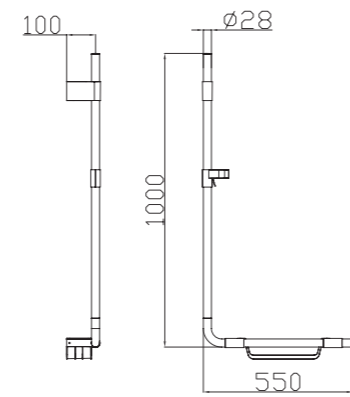

S701+3011+H3007+D01-C

3011 Sliding bar

- Total length 820mm, rail ϕ 18mm

S701 hand shower

- Three functions

H3007 shower hose

- Stainless steel , double lock ,
- 1.5m, ϕ 14mm, Chromed

D01-C soap dish

S906+3026+H3007+D08-C

3026 Sliding bar

- Total length 700mm(900mm), rail ϕ 24mm

S906 hand shower

- Single function

H3007 shower hose

- Stainless steel , double lock ,
- 1.5m, ϕ 14mm, Chromed

D08-C soap dish

- S025+3001+H3007**
3001 sliding bar
- Total length 710mm, rail ϕ 18mm
- S025 hand shower**
- Five functions
- H3007 shower hose**
- Stainless steel , double lock ,
 - 1.5m, ϕ 14mm, Chromed

- S518+2019+H3007+D01-C**
2019 Sliding bar
- Total length 580mm, rail ϕ 25mm
- S518 hand shower**
- Single function
- H3007 shower hose**
- Stainless steel , double lock ,
 - 1.5m, ϕ 14mm, Chromed
- D01-C soap dish**
- ABS, Chrome

RS5201
Function: Spray
200mm × 200mm

RS1030

Sliding Rails Series

3051
Sliding bar
(φ28mm)
Length: 900mm

3053
Sliding bar
(φ25mm)
Length: 900mm

3054
Sliding bar
(ϕ 25mm)
Length: 750mm

3052
Sliding bar
(ϕ 28mm)
Length: 900mm