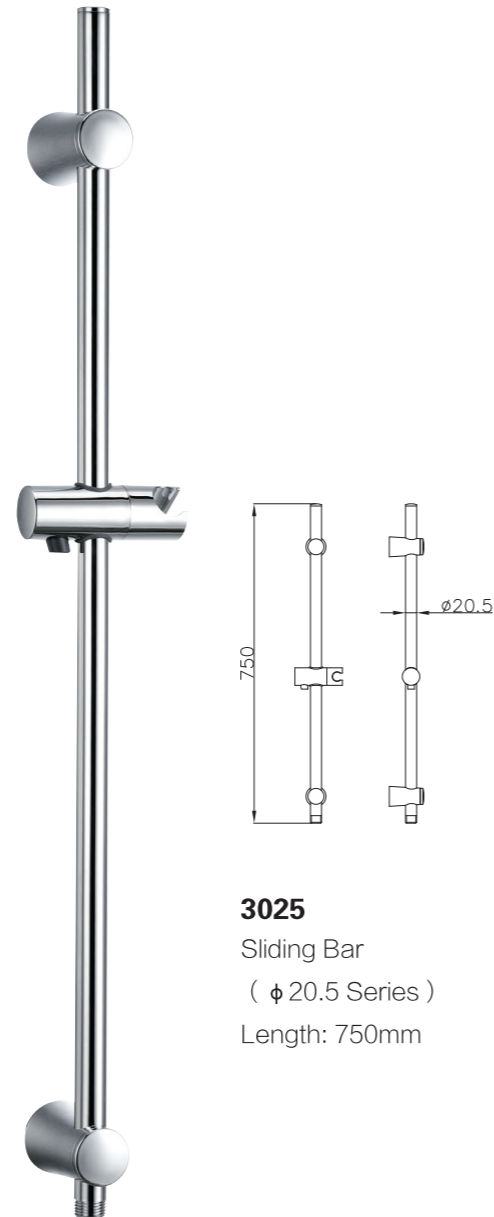

3032
Sliding bar
(ϕ 22mm)
Length: 720mm

3031
Sliding bar
(ϕ 20.5mm)
Length: 720mm

3028
Sliding bar
(ϕ 18mm; 20.5mm; 22mm)
Length: 720mm

3035
Sliding bar
(ϕ 20.5mm)
Length: 720mm

3011-2
Sliding bar
(φ25mm)
Length: 720mm

3011
Sliding bar
(φ18 Series)
Length: 820mm

3013
Sliding Bar
(φ25 Series)
Length: 720mm

3001
Sliding bar
(φ18 Series)
Length: 720mm

4000
Sliding Bar
(φ25 Series)
Length: 710mm

3000
Sliding Bar
(φ25 Series)
Length: 720mm

3021
Sliding Bar
(φ 18 Series)
Length: 745mm

3025
Sliding Bar
(φ 20.5 Series)
Length: 750mm

3012
Sliding bar
(φ 18mm)
Length: 620mm

3023
Sliding Bar
(φ 20.5 Series)
Length: 720mm

3020
Sliding Bar
(φ 18 Series)
Length: 720mm

3010
Sliding bar
(φ 18 Series)
Length: 720mm

3009
Sliding Bar
(φ 25 Series)
Length: 900mm

3015
Sliding Bar
(φ 25 Series)
Length: 580mm

3016
Sliding Bar
(φ 25 Series)
Length: 720mm

3008
Sliding Bar
(φ 25 Series)
Length: 900mm