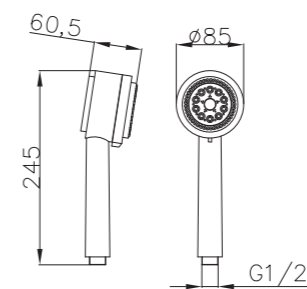

S208
Function: 5F
Spray
Massage
Massage+Spray
Bubbling
Bubbling+Spray