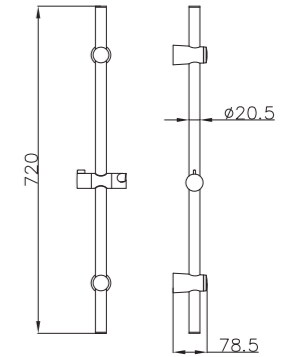

3031
Sliding bar
(ϕ 20.5mm)
Length: 720mm