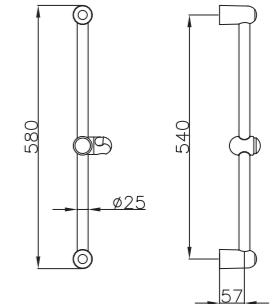

3021
Sliding Bar
(φ 18 Series)
Length: 745mm

3025
Sliding Bar
(φ 20.5 Series)
Length: 750mm

3012
Sliding bar
(φ 18mm)
Length: 620mm

3023
Sliding Bar
(φ 20.5 Series)
Length: 720mm

3020
Sliding Bar
(φ 18 Series)
Length: 720mm

3010
Sliding bar
(φ 18 Series)
Length: 720mm

3009
Sliding Bar
(φ 25 Series)
Length: 900mm

3015
Sliding Bar
(φ 25 Series)
Length: 580mm

3016
Sliding Bar
(φ 25 Series)
Length: 720mm

3008
Sliding Bar
(φ 25 Series)
Length: 900mm

3014
Sliding Bar
(φ 25 Series)
Length: 580mm

3037
Sliding bar
(φ 20.5mm)
Length: 800mm

3006+D02-C
Sliding Bar
(30mm × 15mm)
Length: 720mm

3019+D02-C
Sliding Bar
(30mm × 15mm)
Length: 680mm

2018+D06-T
Sliding Bar
(φ 25 Series)
Length:580mm

2017+D01-C
Sliding Bar
(φ 25 Series)
Length:580mm

3033+D02-C
Sliding bar
(30mm × 15mm)
Length: 650mm

3005+D02-C
Sliding bar
(30mm × 15mm)
Length: 850mm

3042
vaccum sliding bar
(Φ20.5mm)
Length: 700mm

2010
sliding bar
(Φ25mm)
Length: 600mm