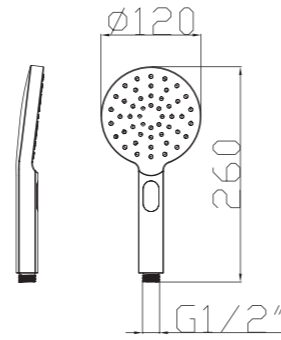

Shower Set
Series

S802W-2+3052+H3007
3052 Sliding bar
Total length 900mm, Rail Φ 28mm
S802W-2 Hand shower
3 functions
H3007 shower hose
1.5M stainless steel,
double lock, chrome

S802W-1+3011+D08-C+H3011
3011 Sliding bar
Total length 720mm, Rail Φ 22mm
S802W-1 Hand shower
3 functions
D08-C
Soap dish, chrome
H3011 shower hose
1.5M PVC

- ABS, Chrome

S704+3000+H3007

3000 Sliding bar

- Total length 720mm, rail ϕ 25mm

S704 hand shower

- Three functions

H3007 shower hose

- Stainless steel , double lock ,
- 1.5m, ϕ 14mm, Chromed

S906+3026+H3007+D08-C

3026 Sliding bar

- Total length 700mm(900mm), rail ϕ 24mm

S906 hand shower

- Single function

H3007 shower hose

- Stainless steel , double lock ,
- 1.5m, ϕ 14mm, Chromed

D08-C soap dish

S908
Function: Spray

S905
Function: Spray

S906
Function: Spray

S033
Function: 3F
Spray
Massage
Massage+Spray

S722
Function: 3F
Spray
Massage
Massage+Spray

S281
Function: 3F
Spray
Massage
Massage+Spray

S811
Function: 3F
Spray
Massage
Massage+Spray