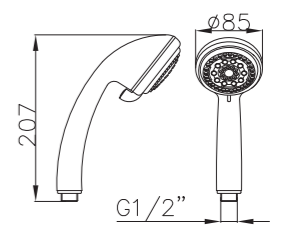

S258

Function: 5F
Spray
Massage
Massage+Spray
Bubbling
Bubbling+Spray

ACS certificated