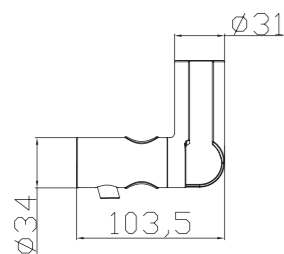

W20

B21

SB3000
Diameter:
φ 18mm φ 20.5mm
φ 22mm φ 23mm
φ 24mm φ 25mm

SB3045
30mm × 11mm

D10
Diameter: φ 25mm φ 32mm
φ 23.5mm φ 22mm
30mm × 11mm 30mm × 18mm
30mm × 15mm

D11
Diameter: φ 18mm
φ 20.5mm

SB3028
Diameter:
φ 20.5mm φ 22mm
φ 23mm φ 24mm
φ 25mm

SB3001
Diameter:
φ 18mm φ 20.5mm
φ 22mm φ 23mm
φ 24mm φ 25mm

D01 - C

D08-C

SB3022
Diameter: φ 18mm
φ 20.5mm

SB2018
Diameter: φ 28mm

D03-C

D04-T

D02-C