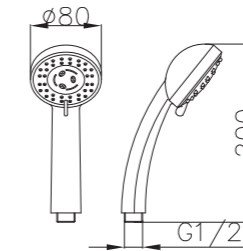

S531
Function: 3F
Spray
Massage
Massage+Spray