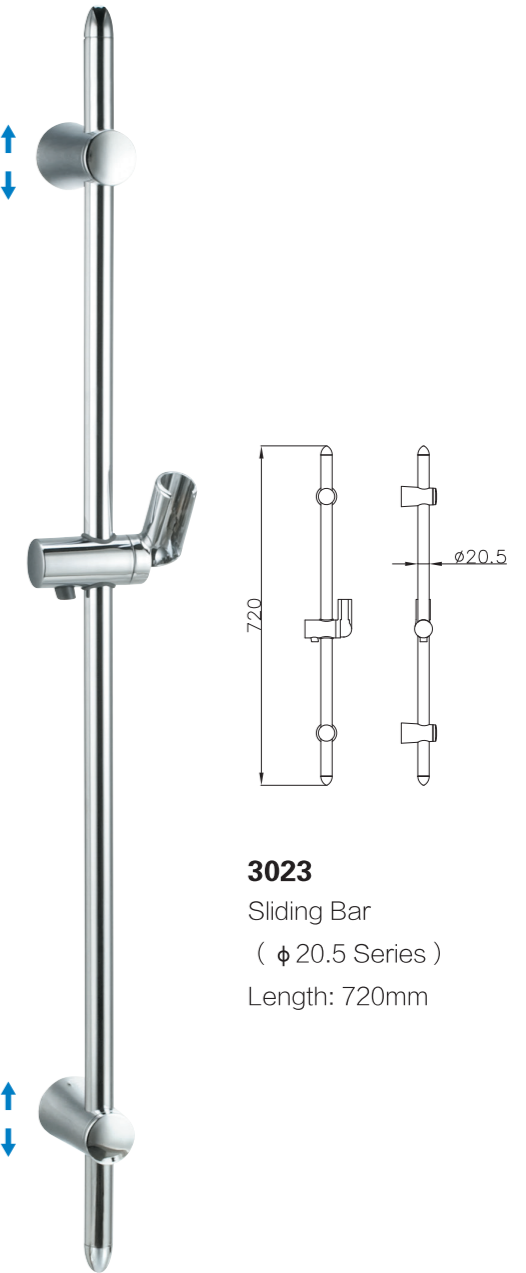

3032
Sliding bar
(ϕ 22mm)
Length: 720mm

3031
Sliding bar
(ϕ 20.5mm)
Length: 720mm

3028
Sliding bar
(ϕ 18mm; 20.5mm; 22mm)
Length: 720mm

3035
Sliding bar
(ϕ 20.5mm)
Length: 720mm

3011-2
Sliding bar
(φ25mm)
Length: 720mm

3011
Sliding bar
(φ18 Series)
Length: 820mm

3013
Sliding Bar
(φ25 Series)
Length: 720mm

3001
Sliding bar
(φ18 Series)
Length: 720mm

4000
Sliding Bar
(φ25 Series)
Length: 710mm

3000
Sliding Bar
(φ25 Series)
Length: 720mm

3021
Sliding Bar
(φ 18 Series)
Length: 745mm

3025
Sliding Bar
(φ 20.5 Series)
Length: 750mm

3012
Sliding bar
(φ 18mm)
Length: 620mm

3023
Sliding Bar
(φ 20.5 Series)
Length: 720mm

3020
Sliding Bar
(φ 18 Series)
Length: 720mm

3010
Sliding bar
(φ 18 Series)
Length: 720mm

3009
Sliding Bar
(φ 25 Series)
Length: 900mm

3015
Sliding Bar
(φ 25 Series)
Length: 580mm

3016
Sliding Bar
(φ 25 Series)
Length: 720mm

3008
Sliding Bar
(φ 25 Series)
Length: 900mm