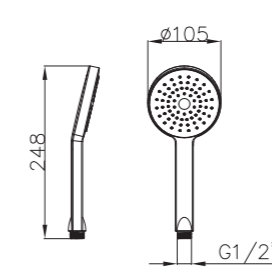

S907
Function: Spray