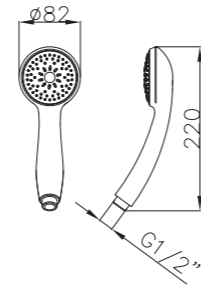

S026
Function: Spray