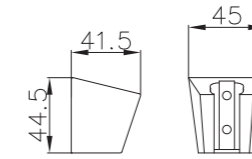

Fitting Series

B01