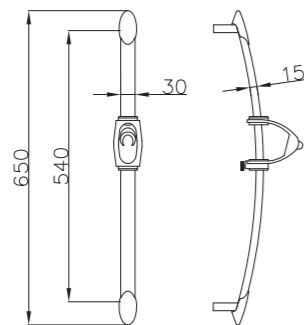

3021
Sliding Bar
(φ 18 Series)
Length: 745mm

3025
Sliding Bar
(φ 20.5 Series)
Length: 750mm

3012
Sliding bar
(φ 18mm)
Length: 620mm

3023
Sliding Bar
(φ 20.5 Series)
Length: 720mm

3020
Sliding Bar
(φ 18 Series)
Length: 720mm

3010
Sliding bar
(φ 18 Series)
Length: 720mm

3009
Sliding Bar
(φ 25 Series)
Length: 900mm

3015
Sliding Bar
(φ 25 Series)
Length: 580mm

3016
Sliding Bar
(φ 25 Series)
Length: 720mm

3008
Sliding Bar
(φ 25 Series)
Length: 900mm

3014
Sliding Bar
(φ 25 Series)
Length: 580mm

3037
Sliding bar
(φ 20.5mm)
Length: 800mm

3006+D02-C
Sliding Bar
(30mm × 15mm)
Length: 720mm

3019+D02-C
Sliding Bar
(30mm × 15mm)
Length: 680mm

2018+D06-T
Sliding Bar
(φ 25 Series)
Length:580mm

2017+D01-C
Sliding Bar
(φ 25 Series)
Length:580mm

3033+D02-C
Sliding bar
(30mm × 15mm)
Length: 650mm

3005+D02-C
Sliding bar
(30mm × 15mm)
Length: 850mm

3042
vaccum sliding bar
(Φ20.5mm)
Length: 700mm

2010
sliding bar
(Φ25mm)
Length: 600mm