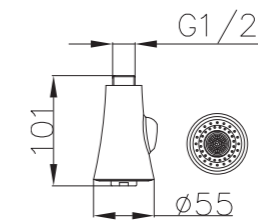

S110
Function: 2F
Spray
Bubbling