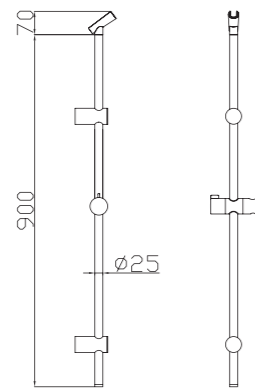

S906+3026+H3007+D08-C

3026 Sliding bar

- Total length 700mm(900mm), rail ϕ 24mm

S906 hand shower

- Single function

H3007 shower hose

- Stainless steel , double lock ,
- 1.5m, ϕ 14mm, Chromed

D08-C soap dish

D08-C soap dish

- ABS, Chrome

- S600-C+3045+W17+H3007**
3045 Sliding bar
- Total length 706mm, rail 30x11mm
- S600-C Hand shower**
- Single function
- H3007 shower hose**
- 1.5M stainless steel, double lock, chrome
 - W17 Wall elbow

- S025+3001+H3007**
3001 sliding bar
- Total length 710mm, rail ϕ 18mm
- S025 hand shower**
- Five functions
- H3007 shower hose**
- Stainless steel , double lock ,
 - 1.5m, ϕ 14mm, Chromed

- S518+2019+H3007+D01-C**
2019 Sliding bar
- Total length 580mm, rail ϕ 25mm
- S518 hand shower**
- Single function
- H3007 shower hose**
- Stainless steel , double lock ,
 - 1.5m, ϕ 14mm, Chromed
- D01-C soap dish**
- ABS, Chrome

RS5201
Function: Spray
200mm × 200mm

RS1030

Sliding Rails Series

3051
Sliding bar
(φ28mm)
Length: 900mm

3053
Sliding bar
(φ25mm)
Length: 900mm

3054
Sliding bar
(ϕ 25mm)
Length: 750mm

3052
Sliding bar
(ϕ 28mm)
Length: 900mm