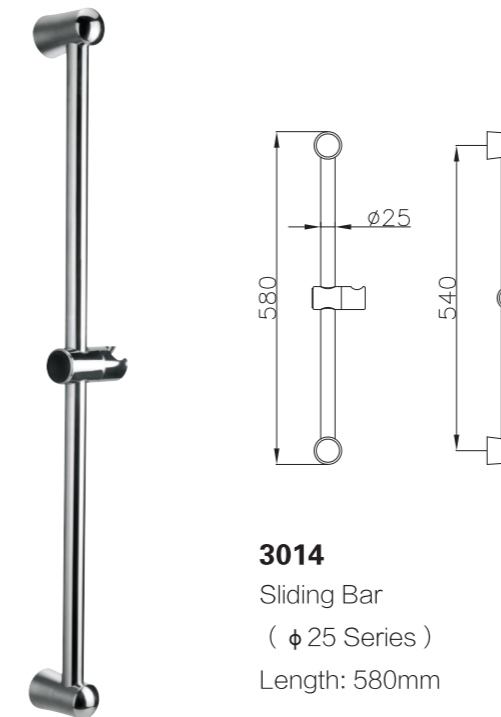

- S025+3001+H3007**
3001 sliding bar
- Total length 710mm, rail ϕ 18mm
- S025 hand shower**
- Five functions
- H3007 shower hose**
- Stainless steel , double lock ,
 - 1.5m, ϕ 14mm, Chromed

- S518+2019+H3007+D01-C**
2019 Sliding bar
- Total length 580mm, rail ϕ 25mm
- S518 hand shower**
- Single function
- H3007 shower hose**
- Stainless steel , double lock ,
 - 1.5m, ϕ 14mm, Chromed
- D01-C soap dish**
- ABS, Chrome

3021
Sliding Bar
(φ 18 Series)
Length: 745mm

3025
Sliding Bar
(φ 20.5 Series)
Length: 750mm

3012
Sliding bar
(φ 18mm)
Length: 620mm

3023
Sliding Bar
(φ 20.5 Series)
Length: 720mm

3020
Sliding Bar
(φ 18 Series)
Length: 720mm

3010
Sliding bar
(φ 18 Series)
Length: 720mm

3009
Sliding Bar
(φ 25 Series)
Length: 900mm

3015
Sliding Bar
(φ 25 Series)
Length: 580mm

3016
Sliding Bar
(φ 25 Series)
Length: 720mm

3008
Sliding Bar
(φ 25 Series)
Length: 900mm

3014
Sliding Bar
(φ 25 Series)
Length: 580mm

3037
Sliding bar
(φ 20.5mm)
Length: 800mm

3006+D02-C
Sliding Bar
(30mm × 15mm)
Length: 720mm

3019+D02-C
Sliding Bar
(30mm × 15mm)
Length: 680mm

2018+D06-T
Sliding Bar
(φ 25 Series)
Length:580mm