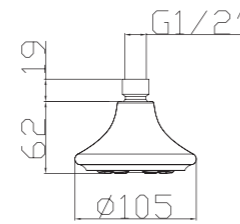

S21
Function: 1F
Rain