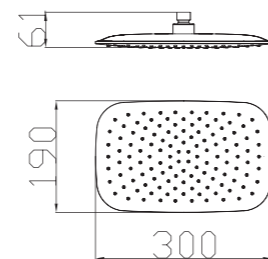

Shower Set
Series

S802W-2+3052+H3007
3052 Sliding bar
Total length 900mm, Rail Φ 28mm
S802W-2 Hand shower
3 functions
H3007 shower hose
1.5M stainless steel,
double lock, chrome

S802W-1+3011+D08-C+H3011
3011 Sliding bar
Total length 720mm, Rail Φ 22mm
S802W-1 Hand shower
3 functions
D08-C
Soap dish, chrome
H3011 shower hose
1.5M PVC

S906+3026+H3007+D08-C

3026 Sliding bar

- Total length 700mm(900mm), rail ϕ 24mm

S906 hand shower

- Single function

H3007 shower hose

- Stainless steel , double lock ,
- 1.5m, ϕ 14mm, Chromed

D08-C soap dish

S01
Function: 5F
Spray、 Massage
Massage+Spray
Bubbling
Bubbling+Spray
φ 93mm

RS1022
Function: Spray
φ 250mm

S12
Function: Spray
φ 80mm

S03
Function: Spray
φ 86mm

RS1024
Function: Spray
φ 300mm

S05
Function: 5F
Spray、 Massage
Massage+Spray
Bubbling
Bubbling+Spray
φ 85mm

S06
Function: Spray
φ 85mm

RS1023
Function: Spray
φ 210mm

RS1027
Function: Spray
300mm × 190mm

RS1221
Function: Spray
φ 200mm

RS2108
Function: Spray
φ 200mm

RS1222
Function: Spray
φ 250mm

RS1223
Function: Spray
φ 300mm