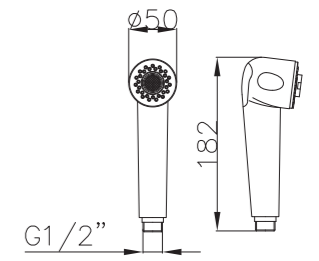

S112
Function: 2F
Spray
Bubbling
ACS certified