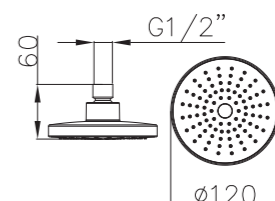

Shower Set
Series

S802W-2+3052+H3007
3052 Sliding bar
Total length 900mm, Rail Φ 28mm
S802W-2 Hand shower
3 functions
H3007 shower hose
1.5M stainless steel,
double lock, chrome

S802W-1+3011+D08-C+H3011
3011 Sliding bar
Total length 720mm, Rail Φ 22mm
S802W-1 Hand shower
3 functions
D08-C
Soap dish, chrome
H3011 shower hose
1.5M PVC

S906+3026+H3007+D08-C

3026 Sliding bar

- Total length 700mm(900mm), rail ϕ 24mm

S906 hand shower

- Single function

H3007 shower hose

- Stainless steel , double lock ,
- 1.5m, ϕ 14mm, Chromed

D08-C soap dish

D08-C soap dish

- ABS, Chrome

- S600-C+3045+W17+H3007**
3045 Sliding bar
- Total length 706mm, rail 30x11mm
- S600-C Hand shower**
- Single function
- H3007 shower hose**
- 1.5M stainless steel, double lock, chrome
 - W17 Wall elbow

S14
Function: 3F
Spray
Massage
Massage+Spray
φ 120mm

S15
Function: Spray
φ 105mm

S16
Function: Spray
φ 120mm

S17
Function: Spray
φ 120mm

S18
Function: Spray
φ 120mm

S11
Function: 5F
Spray、 Massage
Massage+Spray
Bubbling
Bubbling+Spray
φ 80mm