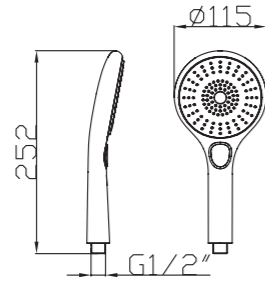

S611

Function: 3F
Big spray
Small spray
Mix spray