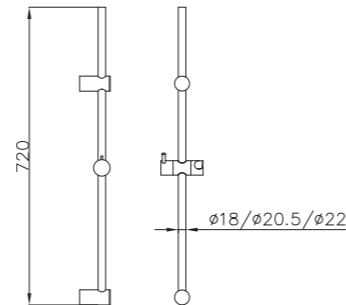

S906+3026+H3007+D08-C

3026 Sliding bar

- Total length 700mm(900mm), rail ϕ 24mm

S906 hand shower

- Single function

H3007 shower hose

- Stainless steel , double lock ,
- 1.5m, ϕ 14mm, Chromed

D08-C soap dish

D08-C soap dish

- ABS, Chrome

- S600-C+3045+W17+H3007**
3045 Sliding bar
- Total length 706mm, rail 30x11mm
- S600-C Hand shower**
- Single function
- H3007 shower hose**
- 1.5M stainless steel, double lock, chrome
 - W17 Wall elbow

- S025+3001+H3007**
3001 sliding bar
- Total length 710mm, rail ϕ 18mm
- S025 hand shower**
- Five functions
- H3007 shower hose**
- Stainless steel , double lock ,
 - 1.5m, ϕ 14mm, Chromed

- S518+2019+H3007+D01-C**
2019 Sliding bar
- Total length 580mm, rail ϕ 25mm
- S518 hand shower**
- Single function
- H3007 shower hose**
- Stainless steel , double lock ,
 - 1.5m, ϕ 14mm, Chromed
- D01-C soap dish**
- ABS, Chrome

3027
Sliding bar
(ϕ 24mm)
Length: 700mm, 900mm

3045
Sliding bar
(30 × 11mm)
Length: 706mm

3026
Sliding bar
(ϕ 24mm)
Length: 700mm, 900mm

3040
Sliding bar
(ϕ 18mm; 20.5mm)
Length: 720mm

3029
Sliding bar
(ϕ 18mm; 20.5mm; 22mm)
Length: 720mm