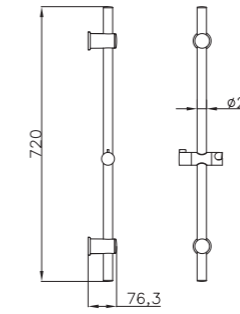

S906+3026+H3007+D08-C

3026 Sliding bar

- Total length 700mm(900mm), rail ϕ 24mm

S906 hand shower

- Single function

H3007 shower hose

- Stainless steel , double lock ,
- 1.5m, ϕ 14mm, Chromed

D08-C soap dish

RS5201
Function: Spray
200mm × 200mm

RS1030

Sliding Rails Series

3051
Sliding bar
(φ28mm)
Length: 900mm

3053
Sliding bar
(φ25mm)
Length: 900mm

3054
Sliding bar
(ϕ 25mm)
Length: 750mm

3052
Sliding bar
(ϕ 28mm)
Length: 900mm

3027
Sliding bar
(ϕ 24mm)
Length: 700mm, 900mm

3045
Sliding bar
(30 × 11mm)
Length: 706mm

3026
Sliding bar
(ϕ 24mm)
Length: 700mm, 900mm

3040
Sliding bar
(ϕ 18mm; 20.5mm)
Length: 720mm

3029
Sliding bar
(ϕ 18mm; 20.5mm; 22mm)
Length: 720mm

3032
Sliding bar
(ϕ 22mm)
Length: 720mm

3031
Sliding bar
(ϕ 20.5mm)
Length: 720mm

3028
Sliding bar
(ϕ 18mm; 20.5mm; 22mm)
Length: 720mm

3035
Sliding bar
(ϕ 20.5mm)
Length: 720mm

3011-2
Sliding bar
(φ25mm)
Length: 720mm