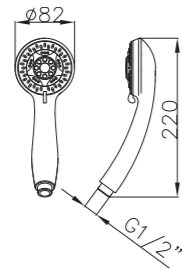

S025
Function: 5F
Spray
Massage
Massage+Spray
Bubbling
Bubbling+Spray