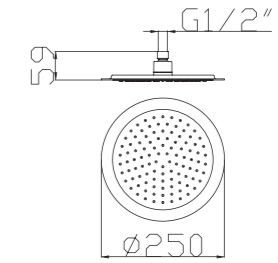

RS1022
Function: Spray
φ 250mm