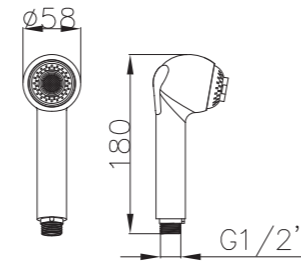

S102
Function: 2F
Spray、
Bubbling、