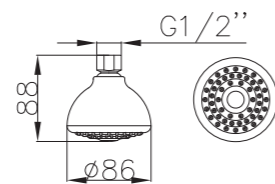

S03
Function: Spray
φ 86mm