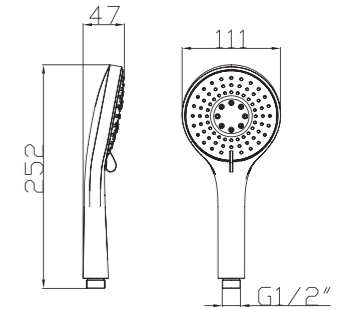

S722
Function: 3F
Spray
Massage
Massage+Spray