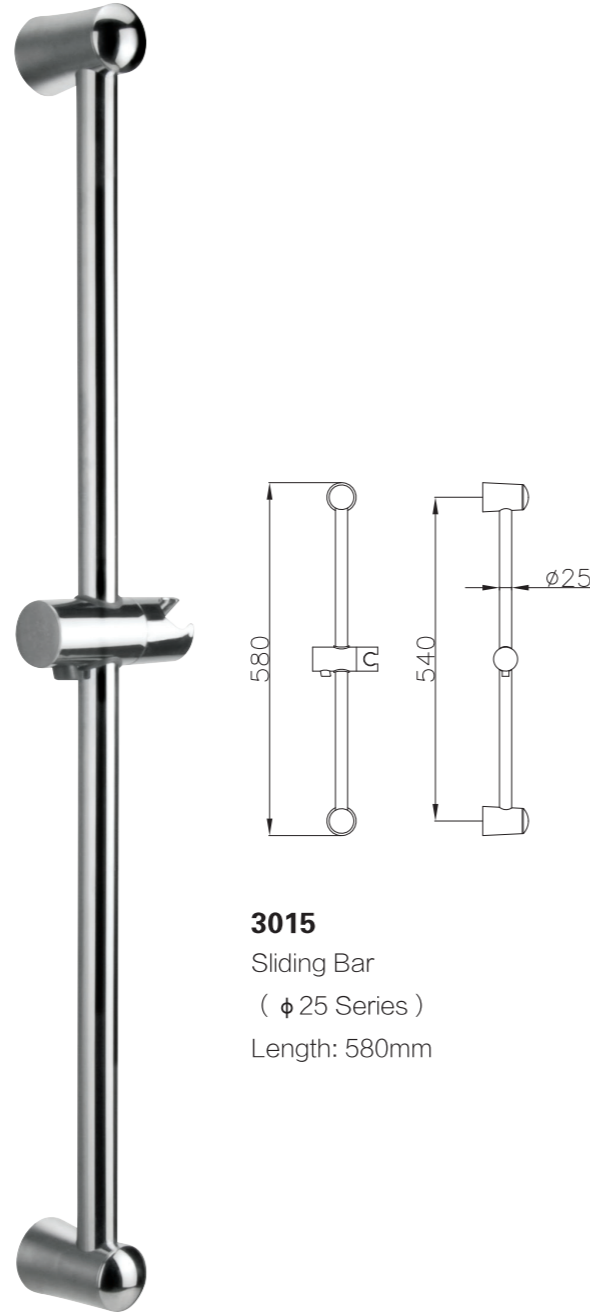

3011
Sliding bar
(φ18 Series)
Length: 820mm

3013
Sliding Bar
(φ25 Series)
Length: 720mm

3001
Sliding bar
(φ18 Series)
Length: 720mm

4000
Sliding Bar
(φ25 Series)
Length: 710mm

3000
Sliding Bar
(φ25 Series)
Length: 720mm

3021
Sliding Bar
(φ 18 Series)
Length: 745mm

3025
Sliding Bar
(φ 20.5 Series)
Length: 750mm

3012
Sliding bar
(φ 18mm)
Length: 620mm

3023
Sliding Bar
(φ 20.5 Series)
Length: 720mm

3020
Sliding Bar
(φ 18 Series)
Length: 720mm

3010
Sliding bar
(φ 18 Series)
Length: 720mm

3009
Sliding Bar
(φ 25 Series)
Length: 900mm

3015
Sliding Bar
(φ 25 Series)
Length: 580mm

3016
Sliding Bar
(φ 25 Series)
Length: 720mm

3008
Sliding Bar
(φ 25 Series)
Length: 900mm

3014
Sliding Bar
(φ 25 Series)
Length: 580mm

3037
Sliding bar
(φ 20.5mm)
Length: 800mm

3006+D02-C
Sliding Bar
(30mm × 15mm)
Length: 720mm

3019+D02-C
Sliding Bar
(30mm × 15mm)
Length: 680mm

2018+D06-T
Sliding Bar
(φ 25 Series)
Length:580mm