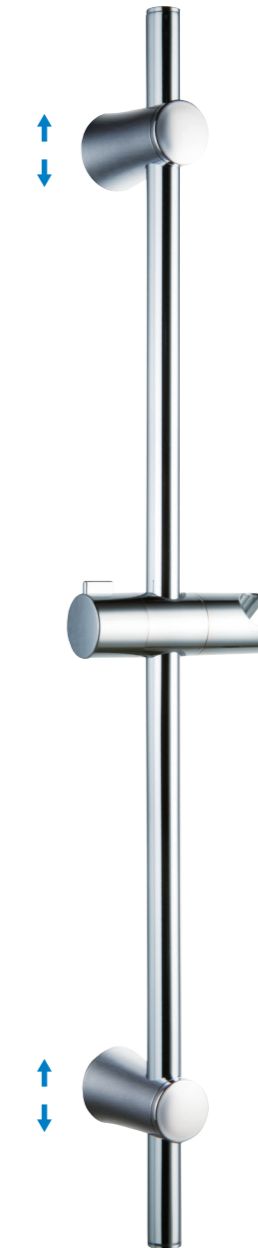

S906+3026+H3007+D08-C

3026 Sliding bar

- Total length 700mm(900mm), rail ϕ 24mm

S906 hand shower

- Single function

H3007 shower hose

- Stainless steel , double lock ,
- 1.5m, ϕ 14mm, Chromed

D08-C soap dish

- S025+3001+H3007**
3001 sliding bar
- Total length 710mm, rail ϕ 18mm
- S025 hand shower**
- Five functions
- H3007 shower hose**
- Stainless steel , double lock ,
 - 1.5m, ϕ 14mm, Chromed

- S518+2019+H3007+D01-C**
2019 Sliding bar
- Total length 580mm, rail ϕ 25mm
- S518 hand shower**
- Single function
- H3007 shower hose**
- Stainless steel , double lock ,
 - 1.5m, ϕ 14mm, Chromed
- D01-C soap dish**
- ABS, Chrome

3027
Sliding bar
(ϕ 24mm)
Length: 700mm, 900mm

3045
Sliding bar
(30 × 11mm)
Length: 706mm

3026
Sliding bar
(ϕ 24mm)
Length: 700mm, 900mm

3040
Sliding bar
(ϕ 18mm; 20.5mm)
Length: 720mm

3029
Sliding bar
(ϕ 18mm; 20.5mm; 22mm)
Length: 720mm

3032
Sliding bar
(ϕ 22mm)
Length: 720mm

3031
Sliding bar
(ϕ 20.5mm)
Length: 720mm

3028
Sliding bar
(ϕ 18mm; 20.5mm; 22mm)
Length: 720mm

3035
Sliding bar
(ϕ 20.5mm)
Length: 720mm

3011-2
Sliding bar
(φ25mm)
Length: 720mm