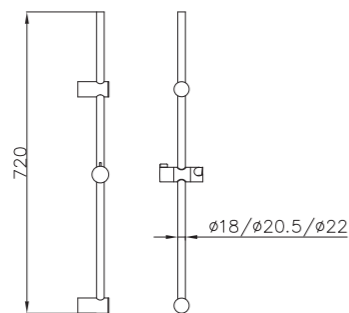

3028
Sliding bar
(ϕ 18mm; 20.5mm; 22mm)
Length: 720mm