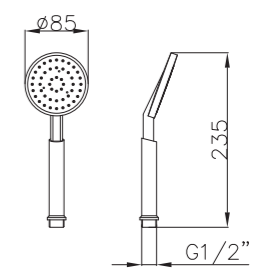

S024
Function: Spray