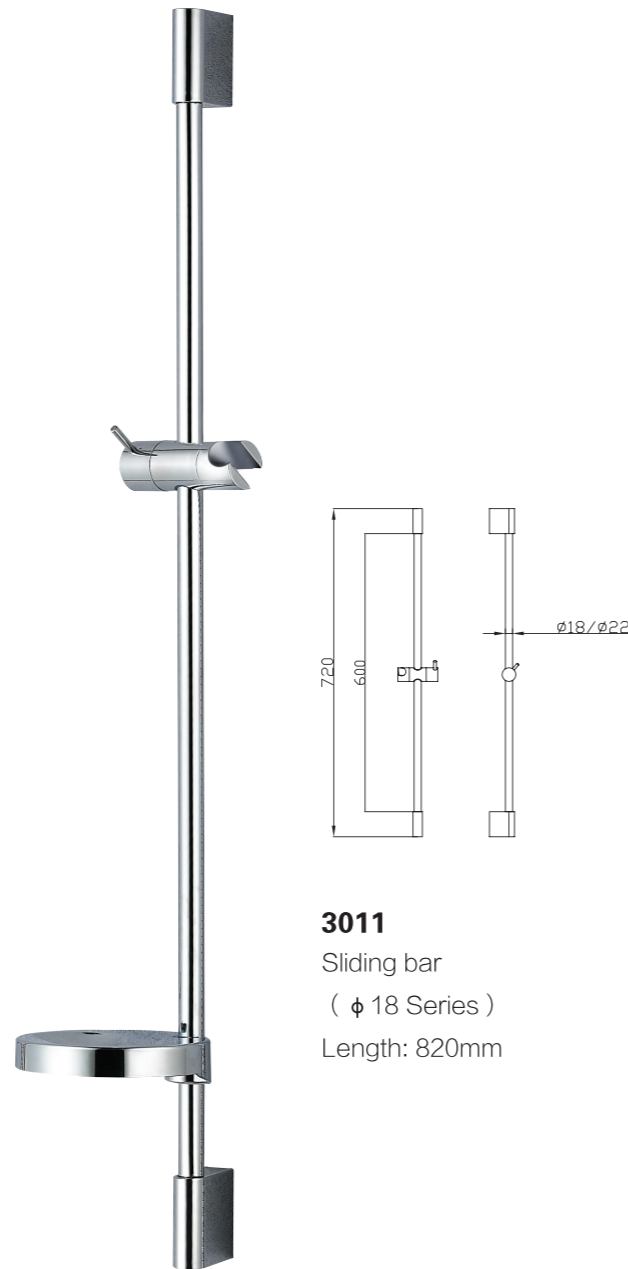

S906+3026+H3007+D08-C

3026 Sliding bar

- Total length 700mm(900mm), rail ϕ 24mm

S906 hand shower

- Single function

H3007 shower hose

- Stainless steel , double lock ,
- 1.5m, ϕ 14mm, Chromed

D08-C soap dish

D08-C soap dish

- ABS, Chrome

- S600-C+3045+W17+H3007**
3045 Sliding bar
- Total length 706mm, rail 30x11mm
- S600-C Hand shower**
- Single function
- H3007 shower hose**
- 1.5M stainless steel, double lock, chrome
 - W17 Wall elbow

3032
Sliding bar
(ϕ 22mm)
Length: 720mm

3031
Sliding bar
(ϕ 20.5mm)
Length: 720mm

3028
Sliding bar
(ϕ 18mm; 20.5mm; 22mm)
Length: 720mm

3035
Sliding bar
(ϕ 20.5mm)
Length: 720mm

3011-2
Sliding bar
(φ25mm)
Length: 720mm

3011
Sliding bar
(φ18 Series)
Length: 820mm

3013
Sliding Bar
(φ25 Series)
Length: 720mm

3001
Sliding bar
(φ18 Series)
Length: 720mm

4000
Sliding Bar
(φ25 Series)
Length: 710mm

3000
Sliding Bar
(φ25 Series)
Length: 720mm