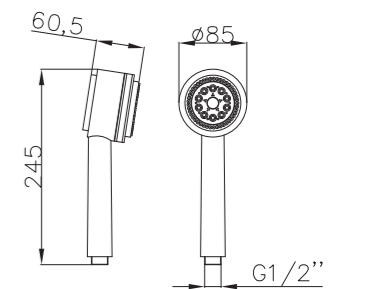

S205
Function: 5F
Spray
Massage
Massage+Spray
Bubbling
Bubbling+Spray