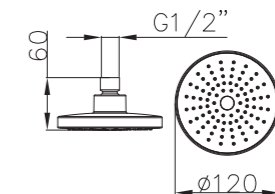

S16
Function: Spray
φ 120mm