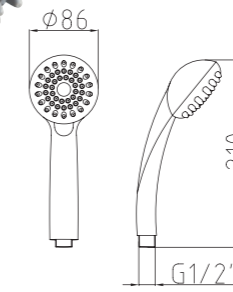

S568

Function: Spray