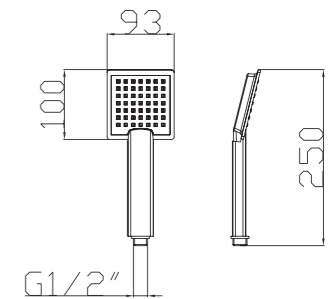

S280
Function: Spray