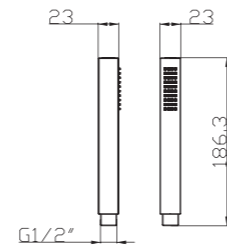

S597
Function: Spray