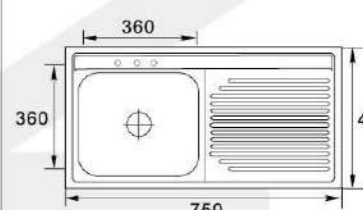

MODEL:XAL7548L

SIZE:750X480X150mm

Material: SS201 SS304
Thickness: 0.5MM-0.8MM
Finish: Satin Matt Polish