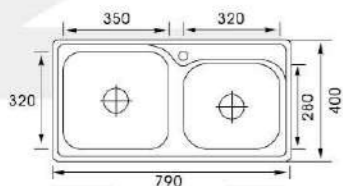

**MODEL:XAL9643**  
**SIZE:960X430X150mm**

Material: SS201 SS304  
 Thickness: 0.5MM-0.8MM  
 Finish: Satin Matt Polish

STAINLESS STEEL SINK

**MODEL:XAL7940**

**SIZE:790X400X180mm**

Material: SS201 SS304  
Thickness: 0.5MM-0.8MM  
Finish: Satin Matt Polish