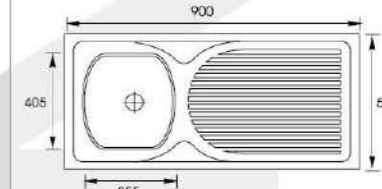

MODEL:XAL90535

SIZE:900X535X150mm

Material: SS201 SS304
Thickness: 0.5MM-0.8MM
Finish: Satin Matt Polish