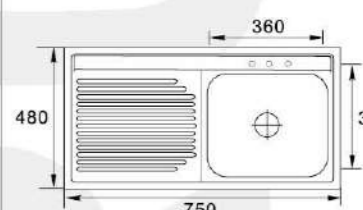

**MODEL:XAL8052L****SIZE:800X520X150mm**

Material: SS201 SS304  
 Thickness: 0.5MM-0.8MM  
 Finish: Satin Matt Polish

**MODEL:XAL8052R****SIZE:800X520X150mm**

Material: SS201 SS304  
 Thickness: 0.5MM-0.8MM  
 Finish: Satin Matt Polish

**MODEL:XAL7548L****SIZE:750X480X150mm**

Material: SS201 SS304  
 Thickness: 0.5MM-0.8MM  
 Finish: Satin Matt Polish

**MODEL:XAL7548R****SIZE:750X480X150mm**

Material: SS201 SS304  
 Thickness: 0.5MM-0.8MM  
 Finish: Satin Matt Polish