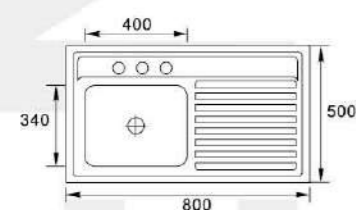

MODEL:XAL8050DL

SIZE:800X500X150mm

Material: SS201 SS304
Thickness: 0.5MM-0.8MM
Finish: Satin Matt Polish