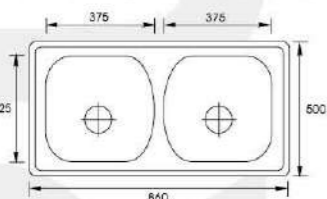

MODEL:XAL8650

SIZE:860X500X180mm

Material: SS201 SS304
Thickness: 0.5MM-0.8MM
Finish: Satin Matt Polish