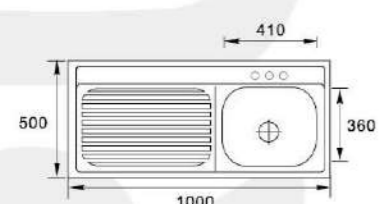

MODEL:XAL10050PR

SIZE:1000X500X150mm

Material: SS201 SS304
Thickness: 0.5MM-0.8MM
Finish: Satin Matt Polish