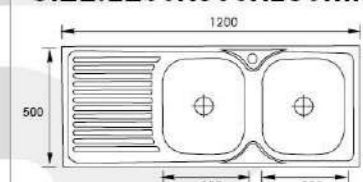

Material: SS201 SS304
Thickness: 0.5MM-0.8MM
Finish: Satin Matt Polish