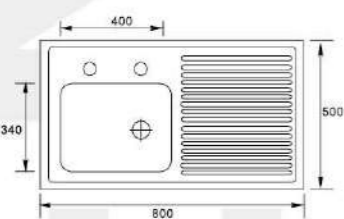

MODEL:XAL8050HL

SIZE:800X500X150mm

Material: SS201 SS304
Thickness: 0.5MM-0.8MM
Finish: Satin Matt Polish