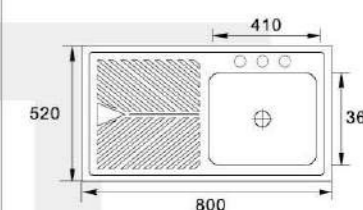

MODEL:XAL8052R

SIZE:800X520X150mm

Material: SS201 SS304
Thickness: 0.5MM-0.8MM
Finish: Satin Matt Polish