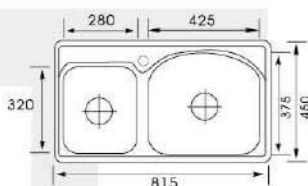

MODEL:XAL8145

SIZE:810X450X180mm

Material: SS201 SS304
Thickness: 0.5MM-0.8MM
Finish: Satin Matt Polish