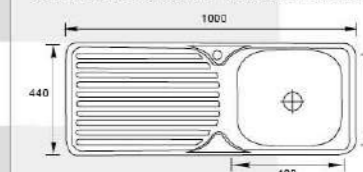

Material: SS201 SS304
Thickness: 0.5MM-0.8MM
Finish: Satin Matt Polish

MODEL:XAL12044

SIZE:1200X440X150mm