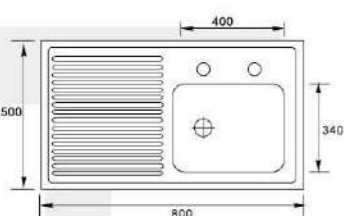

MODEL:XAL8050HR

SIZE:800X500X150mm

Material: SS201 SS304
Thickness: 0.5MM-0.8MM
Finish: Satin Matt Polish