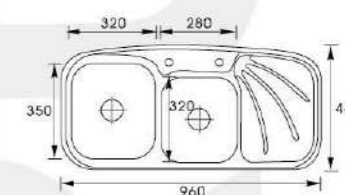

**MODEL:XAL10350**

**SIZE:1030X500X150mm**

Material: SS201 SS304  
Thickness: 0.5MM-0.8MM  
Finish: Satin Matt Polish

**MODEL:XAL9646**

**SIZE:960X460X160mm**

Material: SS201 SS304  
Thickness: 0.5MM-0.8MM  
Finish: Satin Matt Polish