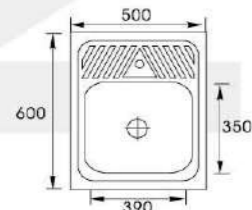

MODEL:XAL5060

SIZE:500X600X150mm

Material: SS201 SS304
Thickness: 0.5MM-0.8MM
Finish: Satin Matt Polish