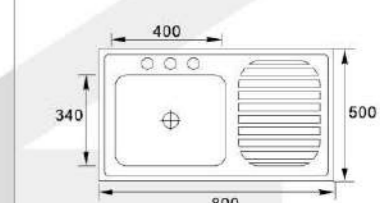

MODEL:XAL8050GL

SIZE:800X500X150mm

Material: SS201 SS304
Thickness: 0.5MM-0.8MM
Finish: Satin Matt Polish