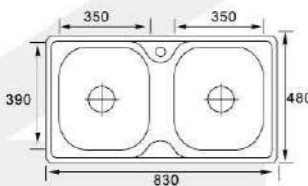

**MODEL:XAL8145**

**SIZE:810X450X180mm**

Material: SS201 SS304  
Thickness: 0.5MM-0.8MM  
Finish: Satin Matt Polish

**MODEL:XAL8348A**

**SIZE:830X480X180mm**

Material: SS201 SS304  
Thickness: 0.5MM-0.8MM  
Finish: Satin Matt Polish