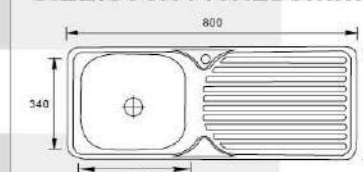

Material: SS201 SS304
Thickness: 0.5MM-0.8MM
Finish: Satin Matt Polish

MODEL:XAL10044

SIZE:1000X440X150mm