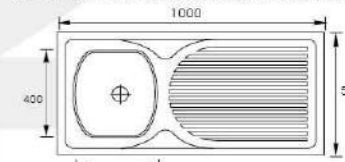

MODEL:XAL10050F

SIZE:1000X500X150mm

Material: SS201 SS304
Thickness: 0.5MM-0.8MM
Finish: Satin Matt Polish

MODEL:XAL8044

SIZE:800X440X150mm