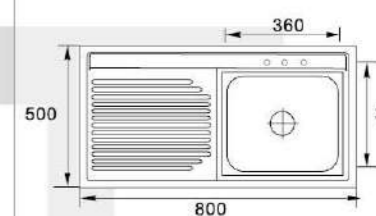

MODEL:XAL8050FR

SIZE:800X500X150mm

Material: SS201 SS304
Thickness: 0.5MM-0.8MM
Finish: Satin Matt Polish