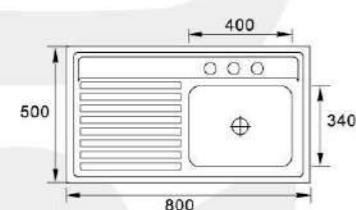

MODEL:XAL8050ER

SIZE:800X500X150mm

Material: SS201 SS304
Thickness: 0.5MM-0.8MM
Finish: Satin Matt Polish