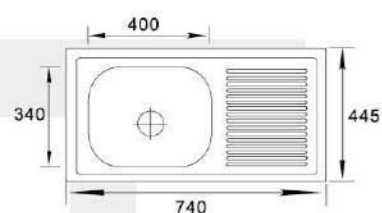

MODEL:XAL7444

SIZE:740X440X150mm

Material: SS201 SS304
Thickness: 0.5MM-0.8MM
Finish: Satin Matt Polish