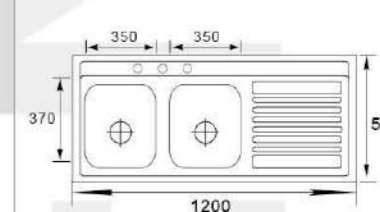

MODEL:XAL12050SL

SIZE:1200X500X150mm

Material: SS201 SS304
Thickness: 0.5MM-0.8MM
Finish: Satin Matt Polish