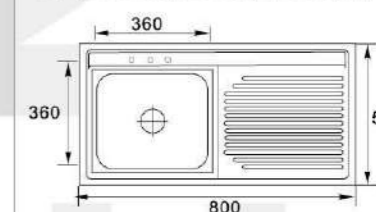

MODEL:XAL8050FL

SIZE:800X500X150mm

Material: SS201 SS304
Thickness: 0.5MM-0.8MM
Finish: Satin Matt Polish