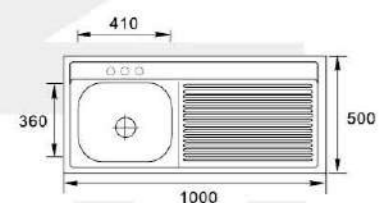

MODEL:XAL10050EL

SIZE:1000X500X150mm

Material: SS201 SS304
Thickness: 0.5MM-0.8MM
Finish: Satin Matt Polish