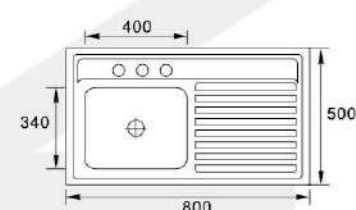

MODEL:XAL8050EL

SIZE:800X500X150mm

Material: SS201 SS304
Thickness: 0.5MM-0.8MM
Finish: Satin Matt Polish