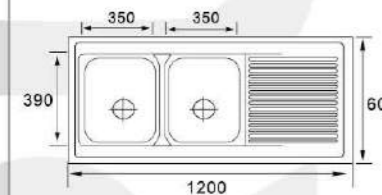

**MODEL:XAL12048**

**SIZE:1200X480X180mm**

Material: SS201 SS304  
Thickness: 0.5MM-0.8MM  
Finish: Satin Matt Polish

**MODEL:XAL12060**

**SIZE:1200X600X150mm**

Material: SS201 SS304  
Thickness: 0.5MM-0.8MM  
Finish: Satin Matt Polish