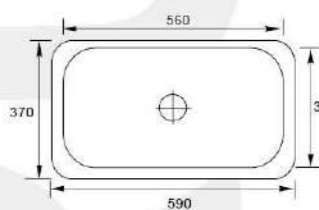

**MODEL:XAL5444**

**SIZE:540X440X180mm**

Material: SS201 SS304  
Thickness: 0.5MM-0.8MM  
Finish: Satin Matt Polish

**MODEL:XAL5937**

**SIZE:590X370X150mm**

Material: SS201 SS304  
Thickness: 0.5MM-0.8MM  
Finish: Satin Matt Polish