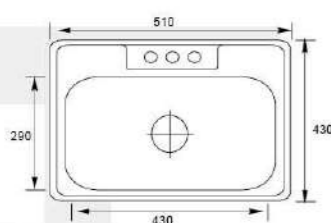

MODEL:XAL5143

SIZE:510X430X150mm

Material: SS201 SS304
Thickness: 0.5MM-0.8MM
Finish: Satin Matt Polish