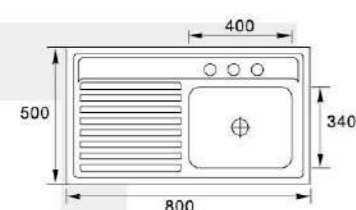

MODEL:XAL8050DR

SIZE:800X500X150mm

Material: SS201 SS304
Thickness: 0.5MM-0.8MM
Finish: Satin Matt Polish