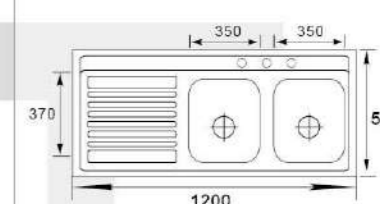

MODEL:XAL12050SR

SIZE:1200X500X150mm

Material: SS201 SS304
Thickness: 0.5MM-0.8MM
Finish: Satin Matt Polish