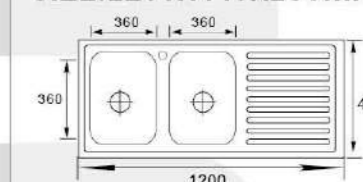

Material: SS201 SS304
Thickness: 0.5MM-0.8MM
Finish: Satin Matt Polish

MODEL:XAL12050C

SIZE:1200X500X150mm