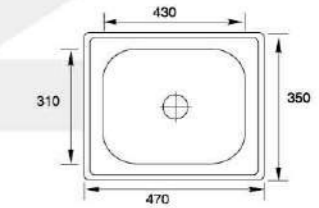

MODEL:XAL4735

SIZE:470X350X180mm

Material: SS201 SS304
Thickness: 0.5MM-0.8MM
Finish: Satin Matt Polish