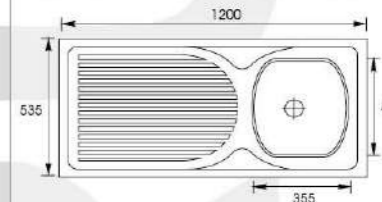

MODEL:XAL330
SIZE:330X330X150mm

Material: SS201 SS304
Thickness: 0.5MM-0.8MM
Finish: Satin Matt Polish

MODEL:XAL365
SIZE:365X365X150mm

Material: SS201 SS304
Thickness: 0.5MM-0.8MM
Finish: Satin Matt Polish

MODEL:XAL4242
SIZE:420X420X180mm

Material: SS201 SS304
Thickness: 0.5MM-0.8MM
Finish: Satin Matt Polish

MODEL:XAL120535

SIZE:1200X535X150mm

Material: SS201 SS304
Thickness: 0.5MM-0.8MM
Finish: Satin Matt Polish