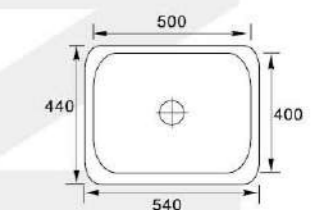

MODEL:XAL5444

SIZE:540X440X180mm

Material: SS201 SS304
Thickness: 0.5MM-0.8MM
Finish: Satin Matt Polish