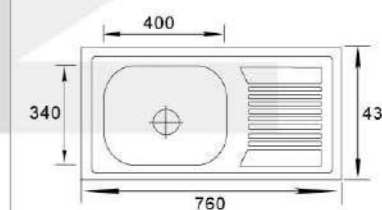

MODEL:XAL7643

SIZE:760X430X150mm

Material: SS201 SS304
Thickness: 0.5MM-0.8MM
Finish: Satin Matt Polish