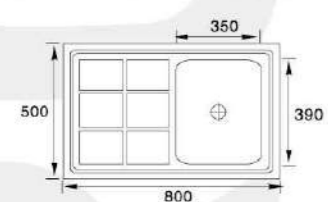

MODEL:XAL8050N

SIZE:800X500X150mm

Material: SS201 SS304
Thickness: 0.5MM-0.8MM
Finish: Satin Matt Polish