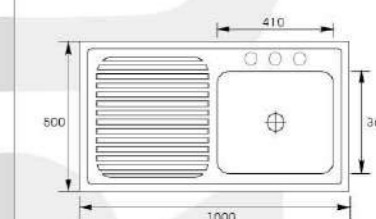

MODEL:XAL10050CR

SIZE:1000X500X150mm