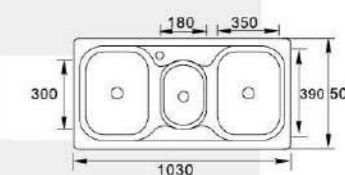

MODEL:XAL10350

SIZE:1030X500X150mm

Material: SS201 SS304
Thickness: 0.5MM-0.8MM
Finish: Satin Matt Polish