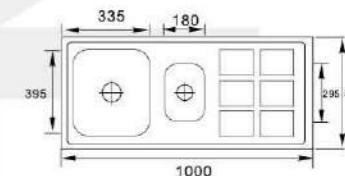

**MODEL:XAL8650**

**SIZE:860X500X180mm**

Material: SS201 SS304  
Thickness: 0.5MM-0.8MM  
Finish: Satin Matt Polish

STAINLESS STEEL SINK

**MODEL:XAL10050N**

**SIZE:1000X500X150mm**

Material: SS201 SS304  
Thickness: 0.5MM-0.8MM  
Finish: Satin Matt Polish