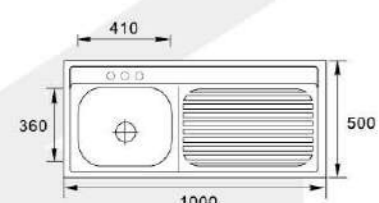

MODEL:XAL10050PL

SIZE:1000X500X150mm

Material: SS201 SS304
Thickness: 0.5MM-0.8MM
Finish: Satin Matt Polish