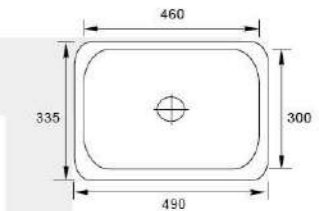

**MODEL:XAL12048**

**SIZE:1200X480X180mm**

Material: SS201 SS304  
Thickness: 0.5MM-0.8MM  
Finish: Satin Matt Polish

**MODEL:XAL12060**

**SIZE:1200X600X150mm**

Material: SS201 SS304  
Thickness: 0.5MM-0.8MM  
Finish: Satin Matt Polish

**MODEL:XAL4735**

**SIZE:470X350X180mm**

Material: SS201 SS304  
Thickness: 0.5MM-0.8MM  
Finish: Satin Matt Polish

**MODEL:XAL4933**

**SIZE:490X335X150mm**

Material: SS201 SS304  
Thickness: 0.5MM-0.8MM  
Finish: Satin Matt Polish