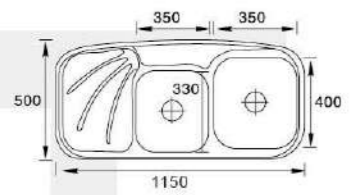

**MODEL:XAL11550L**

**SIZE:1150X500X180mm**

Material: SS201 SS304  
Thickness: 0.5MM-0.8MM  
Finish: Satin Matt Polish

**MODEL:XAL11550R**

**SIZE:1150X500X180mm**

Material: SS201 SS304  
Thickness: 0.5MM-0.8MM  
Finish: Satin Matt Polish