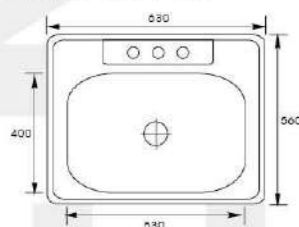

MODEL:XAL6356

SIZE:25"X22"X6"

Material: SS201 SS304
Thickness: 0.5MM-0.8MM
Finish: Satin Matt Polish