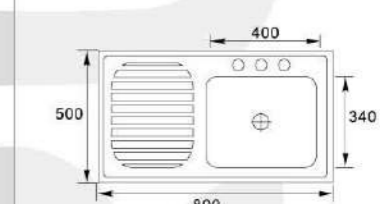

MODEL:XAL8050GR

SIZE:800X500X150mm