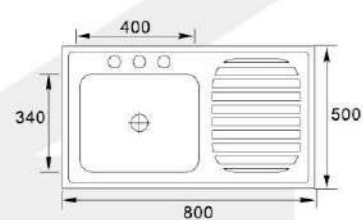

MODEL:XAL8050CL

SIZE:800X500X150mm

Material: SS201 SS304
Thickness: 0.5MM-0.8MM
Finish: Satin Matt Polish