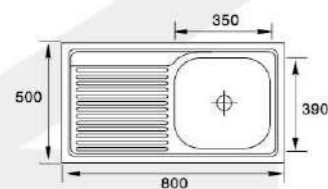

MODEL:XAL8050A

SIZE:800X500X150mm

Material: SS201 SS304
Thickness: 0.5MM-0.8MM
Finish: Satin Matt Polish