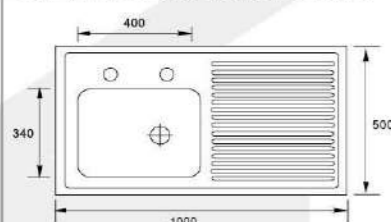

MODEL:XAL10050HL

SIZE:1000X500X150mm

Material: SS201 SS304
Thickness: 0.5MM-0.8MM
Finish: Satin Matt Polish