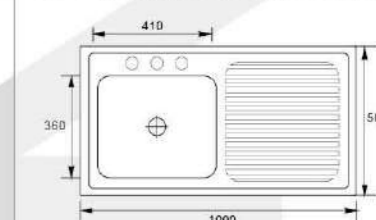

MODEL:XAL10050CL

SIZE:1000X500X150mm

Material: SS201 SS304
Thickness: 0.5MM-0.8MM
Finish: Satin Matt Polish