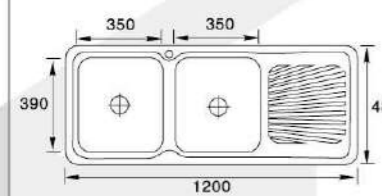

MODEL:XAL12048

SIZE:1200X480X180mm

Material: SS201 SS304
Thickness: 0.5MM-0.8MM
Finish: Satin Matt Polish