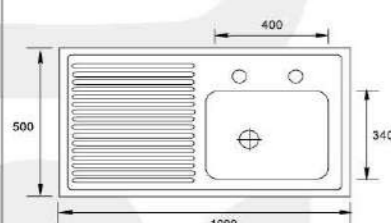

MODEL:XAL10050FR

SIZE:1000X500X150mm

Material: SS201 SS304
Thickness: 0.5MM-0.8MM
Finish: Satin Matt Polish