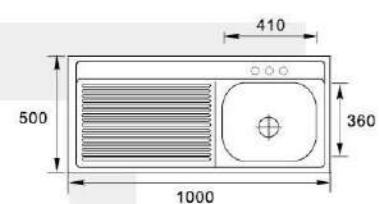

MODEL:XAL10050ER

SIZE:1000X500X150mm

Material: SS201 SS304
Thickness: 0.5MM-0.8MM
Finish: Satin Matt Polish