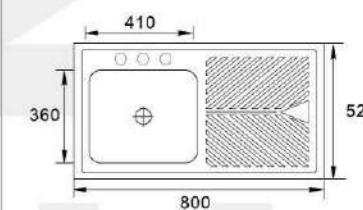

MODEL:XAL8052L

SIZE:800X520X150mm

Material: SS201 SS304
Thickness: 0.5MM-0.8MM
Finish: Satin Matt Polish