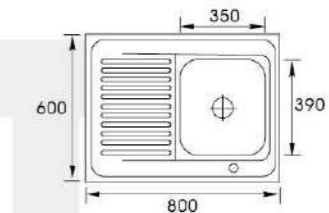

MODEL:XAL8060

SIZE:800X600X150mm

Material: SS201 SS304
Thickness: 0.5MM-0.8MM
Finish: Satin Matt Polish