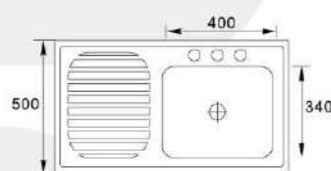

MODEL:XAL8050CR

SIZE:800X500X150mm

Material: SS201 SS304
Thickness: 0.5MM-0.8MM
Finish: Satin Matt Polish