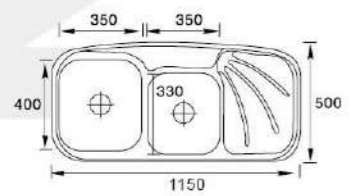

MODEL:XAL11550L

SIZE:1150X500X180mm

Material: SS201 SS304
Thickness: 0.5MM-0.8MM
Finish: Satin Matt Polish