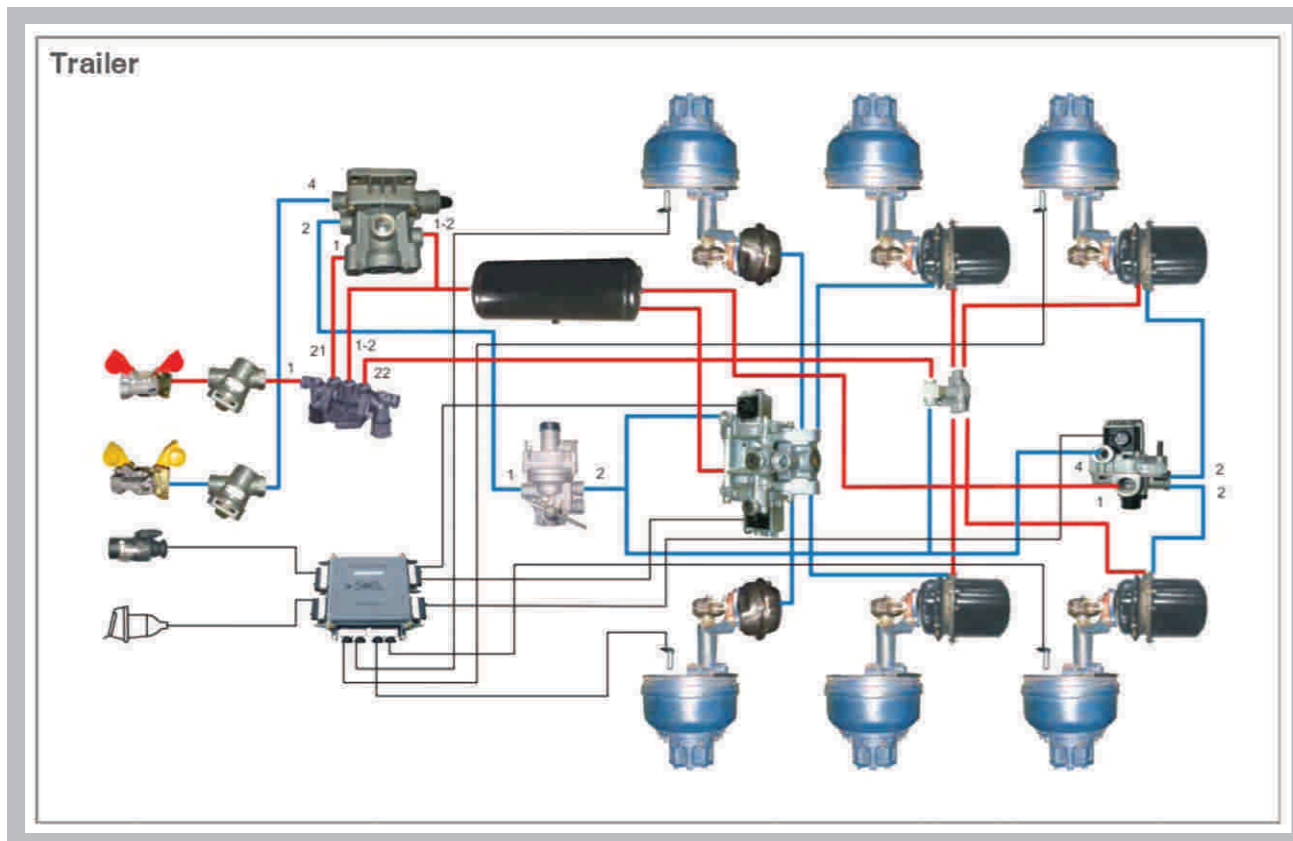

ECAS SOLENOID VALVES	01-05
ABS RELAY VALVES	06-06
LEVELING VALVES	07-11
HAND BRAKE VALVES	12-18
CLUTCH SEROS	19-28
AIR DRYERS	29-32
UNLOADER VALVES	33-33
PRESSURE LIMITING VALVES	34-35
TRAILER CONTROL VALVES	36-37
RELAY VALVES	38-42
PROTECTION VALVES	43-45
FOOT BRAKE VALVES	46-48
SOLENOID VALVES	49-50
LOAD SENSING VALVES	51-51
GEARBOX VALVES	52-53
CONTROL VALVES	54-55
QUICK RELEASE VALVES	56-56
RELEASE VALVES/CHECK VALVES	57-58
SPRING BRAKE CHAMBERS	59-62
GLAND HEADS	63-63
QUICK COUPLINGS	64-65
SLACK ADJUSTERS	66-70