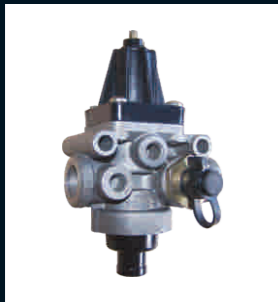

VEHICLES
DAF, MAN

Y475 010 300 0

YFY No.
YFY08002

TECHNICAL DETAILS
Port 1,2=M22x1.5VOSS
Delivery Pressure:8.5BAR

VEHICLES
MAN

Y975 303 464 0

YFY No.
YFY07003

TECHNICAL DETAILS
Port 1=M22x1.5
Port 21=M12x1.5
Cut Out Pressure:8.1±0.2Bar