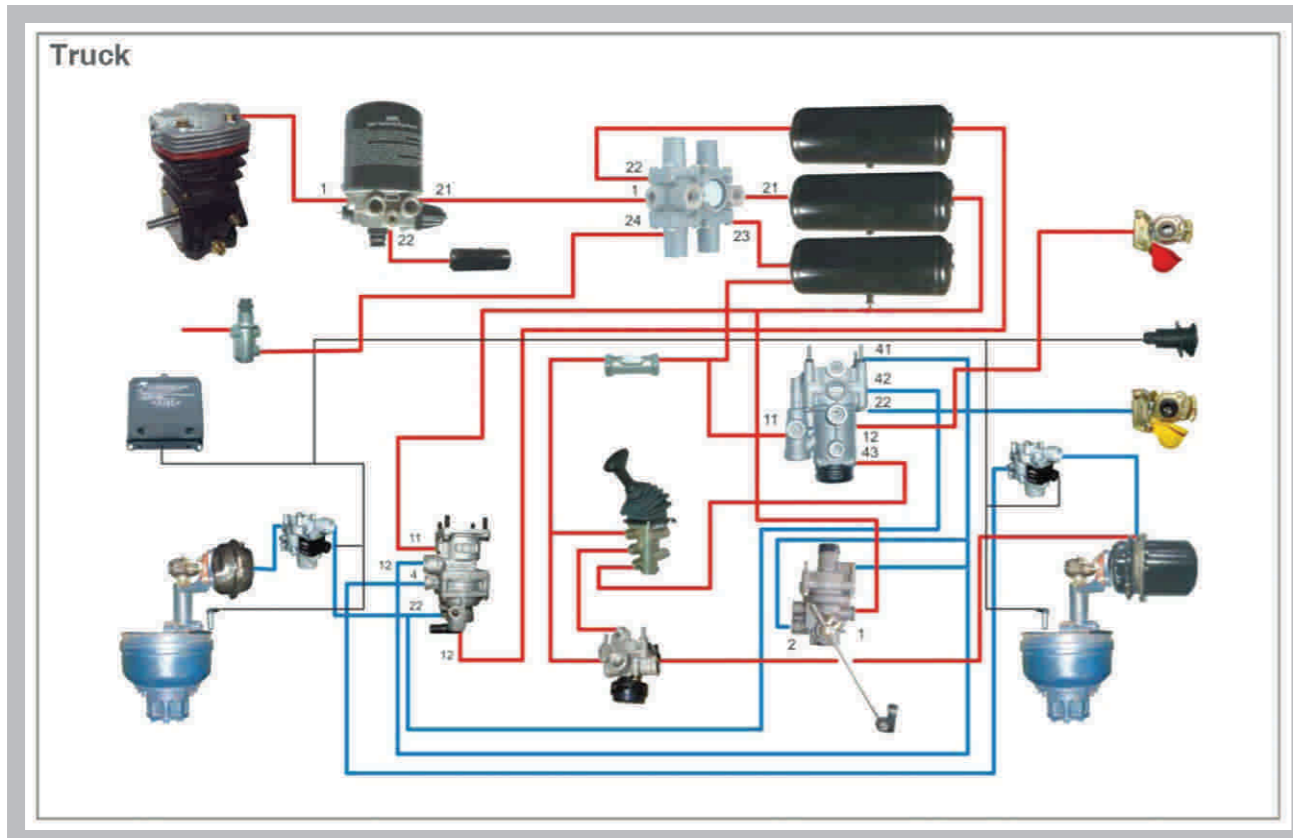

ECAS SOLENOID VALVES	01-05
ABS RELAY VALVES	06-06
LEVELING VALVES	07-11
HAND BRAKE VALVES	12-18
CLUTCH SEROS	19-28
AIR DRYERS	29-32
UNLOADER VALVES	33-33
PRESSURE LIMITING VALVES	34-35
TRAILER CONTROL VALVES	36-37
RELAY VALVES	38-42
PROTECTION VALVES	43-45
FOOT BRAKE VALVES	46-48
SOLENOID VALVES	49-50
LOAD SENSING VALVES	51-51
GEARBOX VALVES	52-53
CONTROL VALVES	54-55
QUICK RELEASE VALVES	56-56
RELEASE VALVES/CHECK VALVES	57-58
SPRING BRAKE CHAMBERS	59-62
GLAND HEADS	63-63
QUICK COUPLINGS	64-65
SLACK ADJUSTERS	66-70