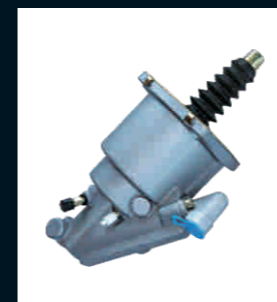

VEHICLES
FORD, KAMAZ

Y970 051 438 0

YFY No.
YFY05046

TECHNICAL DETAILS
DIA: Φ 102 STROKE: 73.5mm
AIR: M22x1.5VOSS HYD: M14x1.5

VEHICLES
DAF, IVECO, RENAULT

Y622199AM

YFY No.
YFY05055

TECHNICAL DETAILS
DIA: Φ 100 STROKE: 70mm
AIR: M16x1.5 HYD: M14x1.5