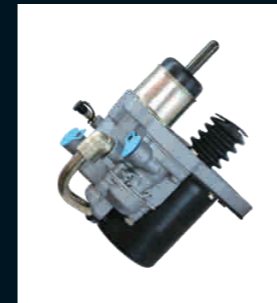

Y970 051 131 0

YFY No.
YFY05011

TECHNICAL DETAILS
DIA: Φ 85 STROKE: 72mm
AIR: M16x1.5 HYD: M14x1.5

VEHICLES
DAF, MERCEDES