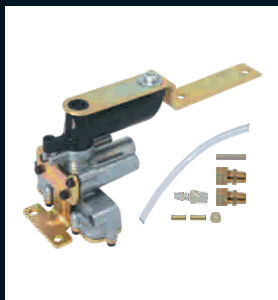

Y90054007

YFY No.
YFY03025

TECHNICAL DETAILS
Port 1,2,3=1/8"NPT

VEHICLES
SCANIA,DAF