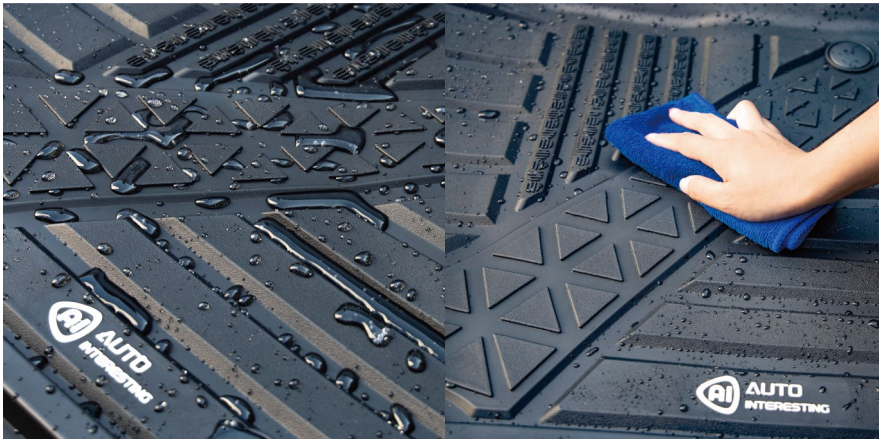

AI AUTO INTERESTING

Waterproof & Easy to Clean | 防水易打理

One-piece injection molding with a smooth surface and no pores. Waterproof and mildew-resistant, easy to clean with a single flush and quick to dry with a wipe.

一体注塑成型，表面无细孔。可防水防霉，一冲即净，一擦即干。