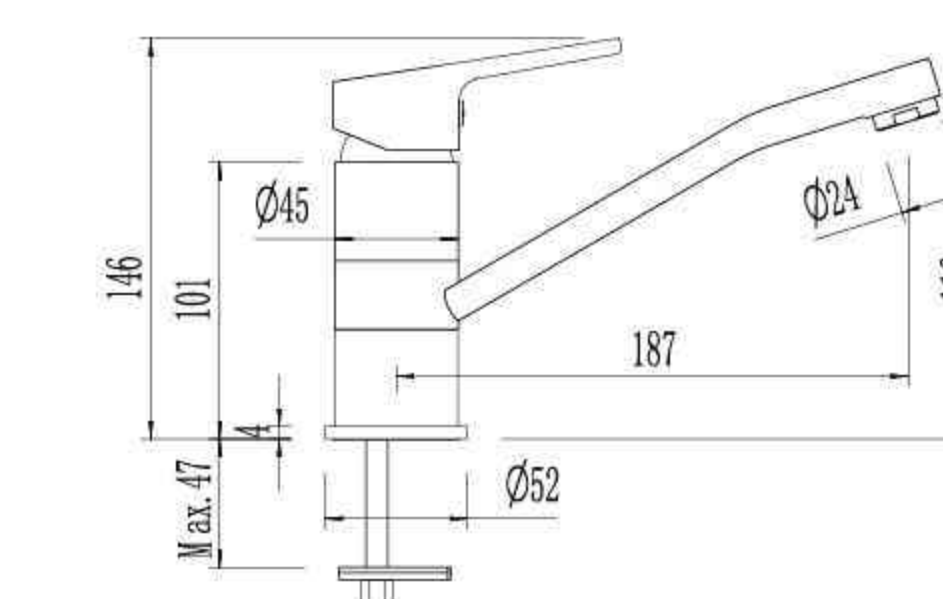

Single Lever Bidet Mixer

KO0648A

Single Lever Sink Mixer

KO0648B

Single Lever Sink Mixer

KO0848A

KO0848B

KO1248A