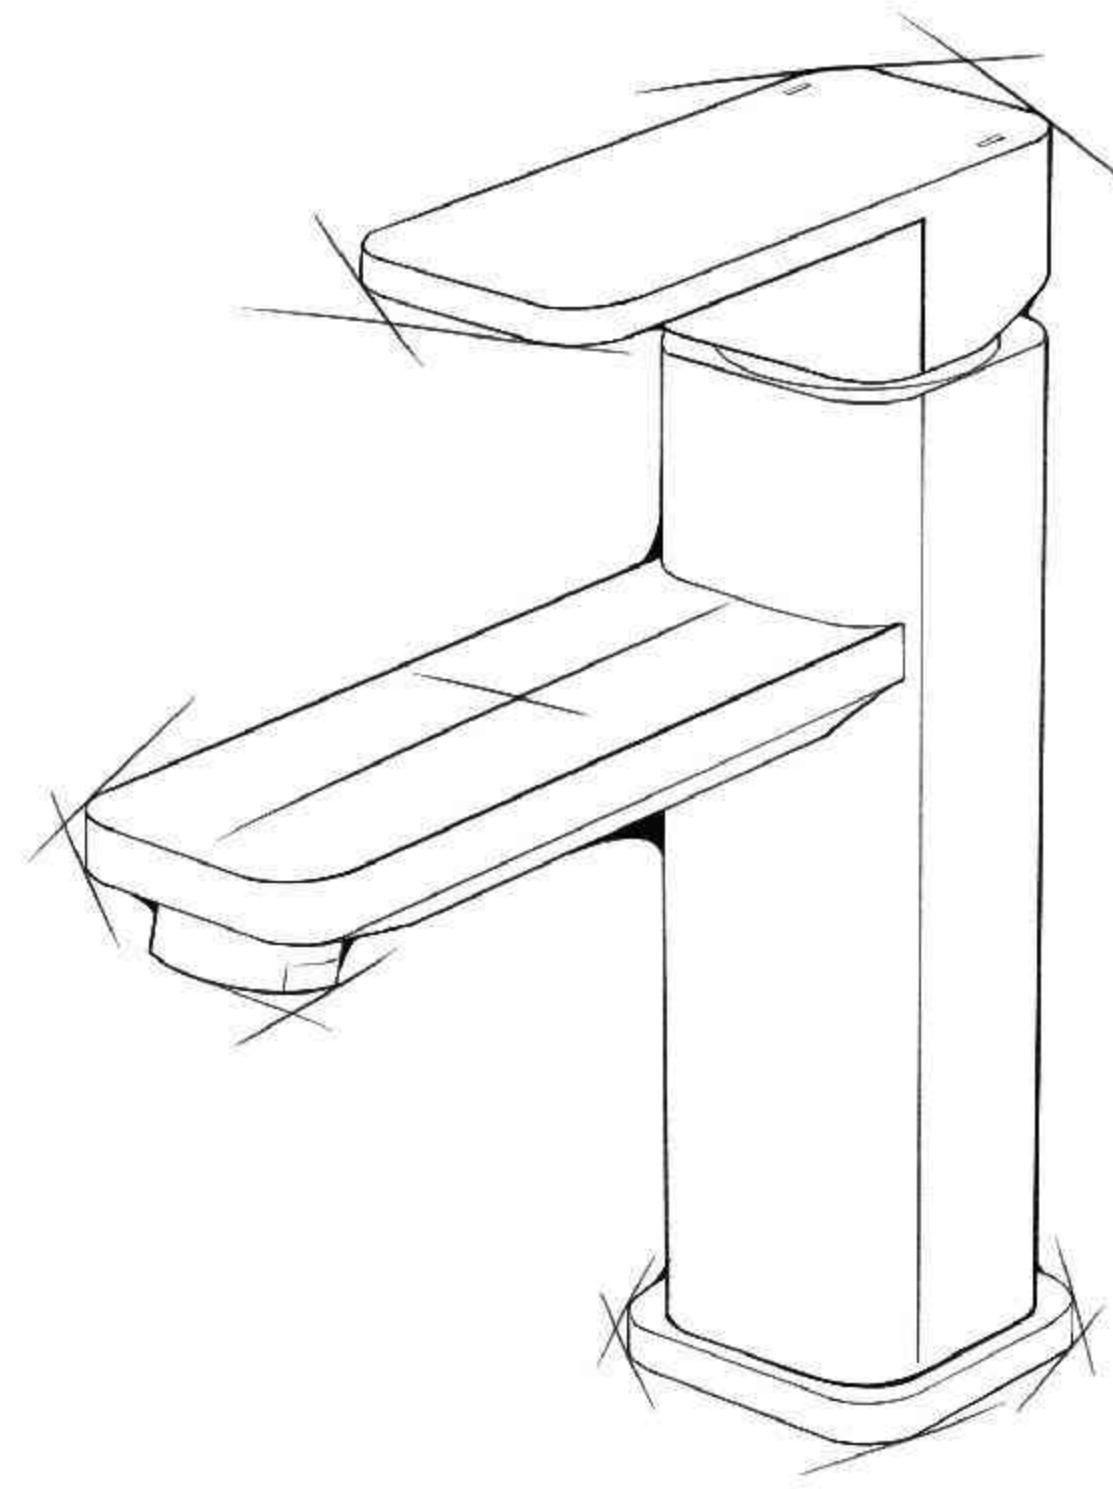

BELLA

- BE0166
- BE0166H
- BE0566
- BE1766
- BE1866

BE0166

Single Lever Basin Mixer