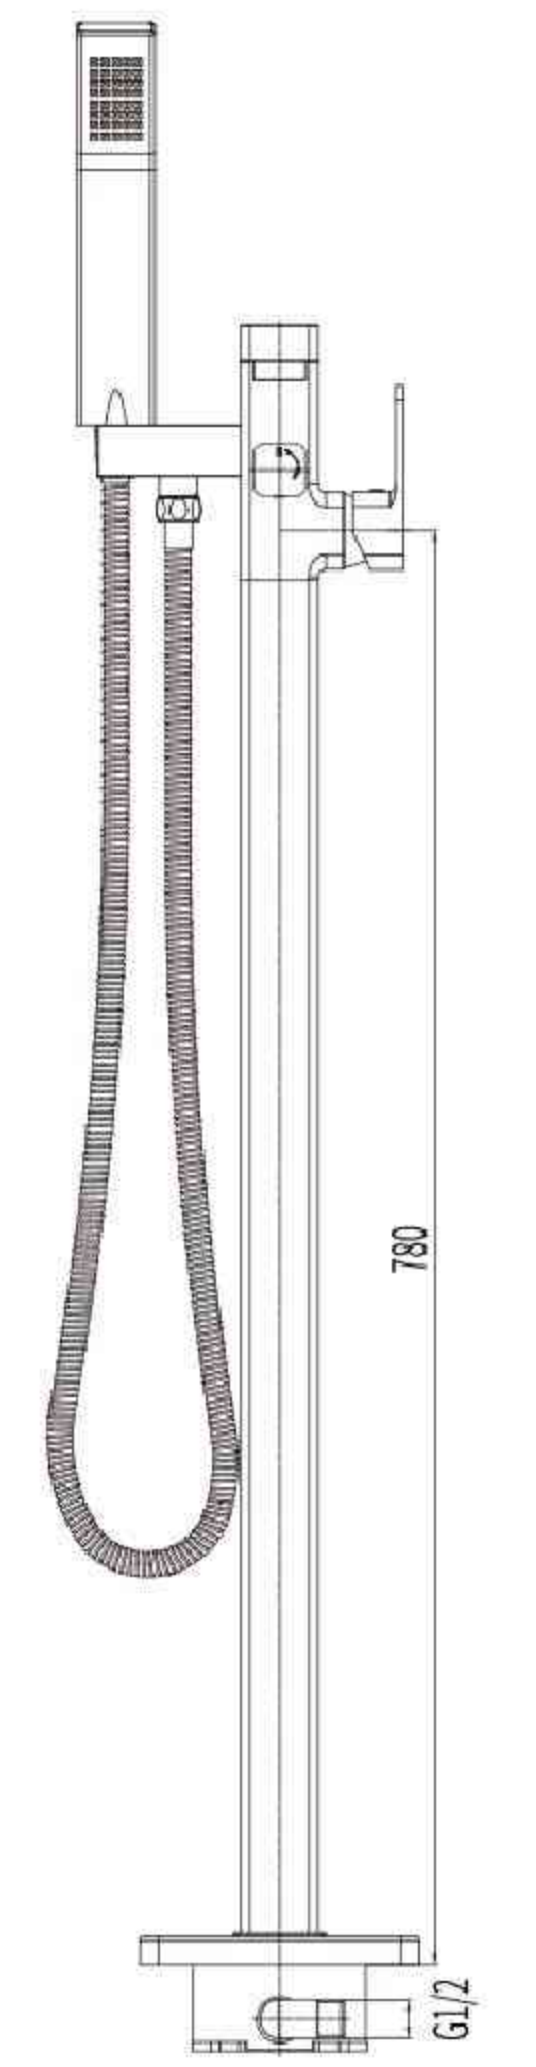

FS2070C
Free-standing Bathtub Mixer