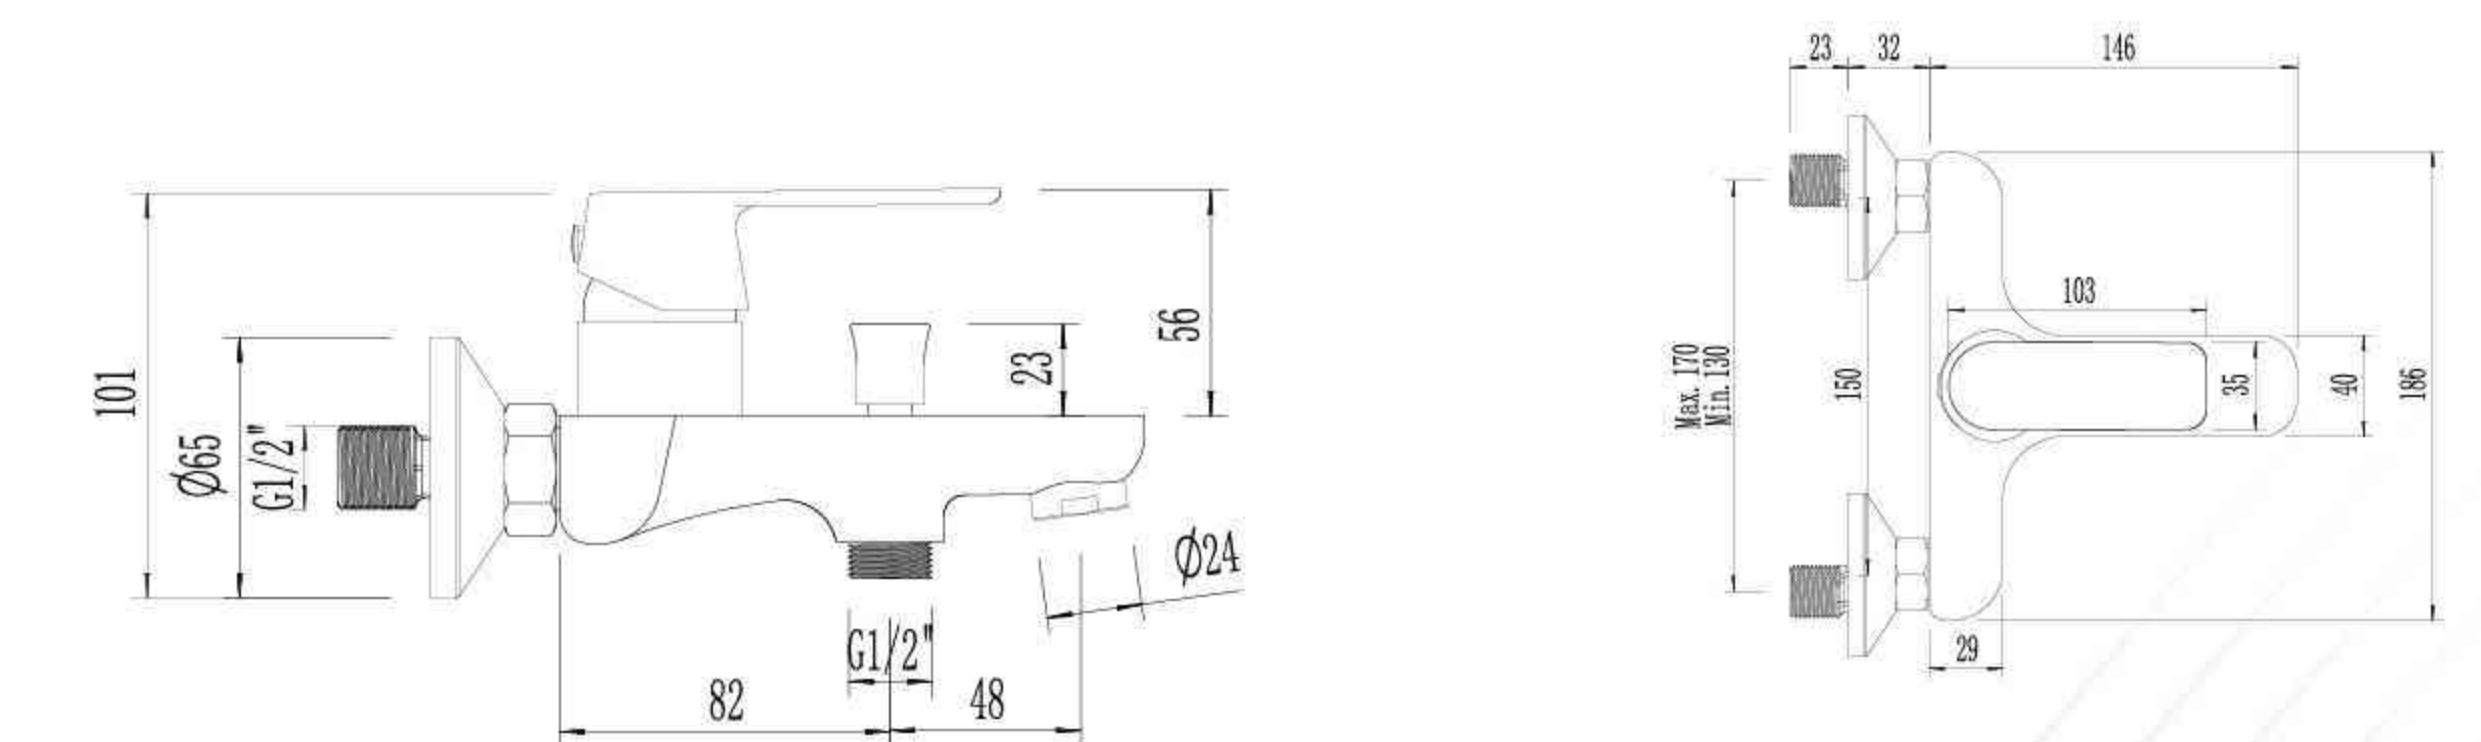

Single Lever Basin Mixer

DA1259

Single Lever Shower Mixer

DA1359

Single Lever Bath Mixer