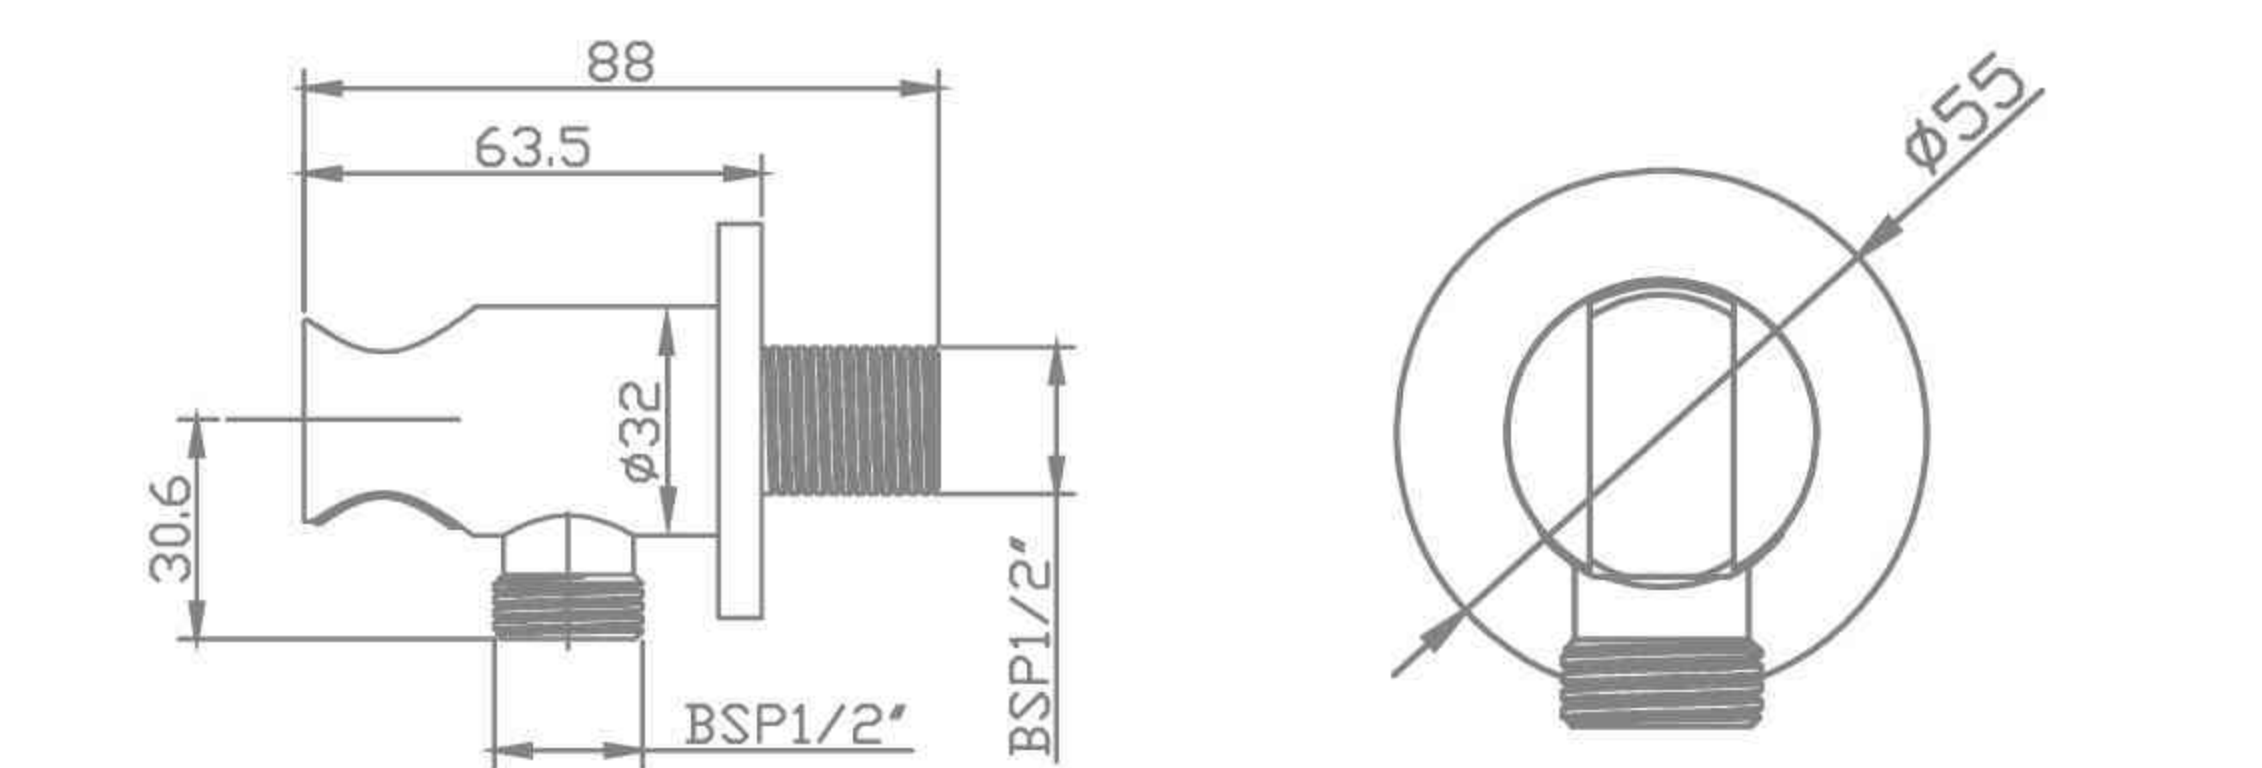

**DE2163**

Built-in Bidet Mixer

**DE20**

Shower Head Bracket

**DE63**

Shower Head Bracket

**DE2163-BN**

Built-in Bidet Mixer