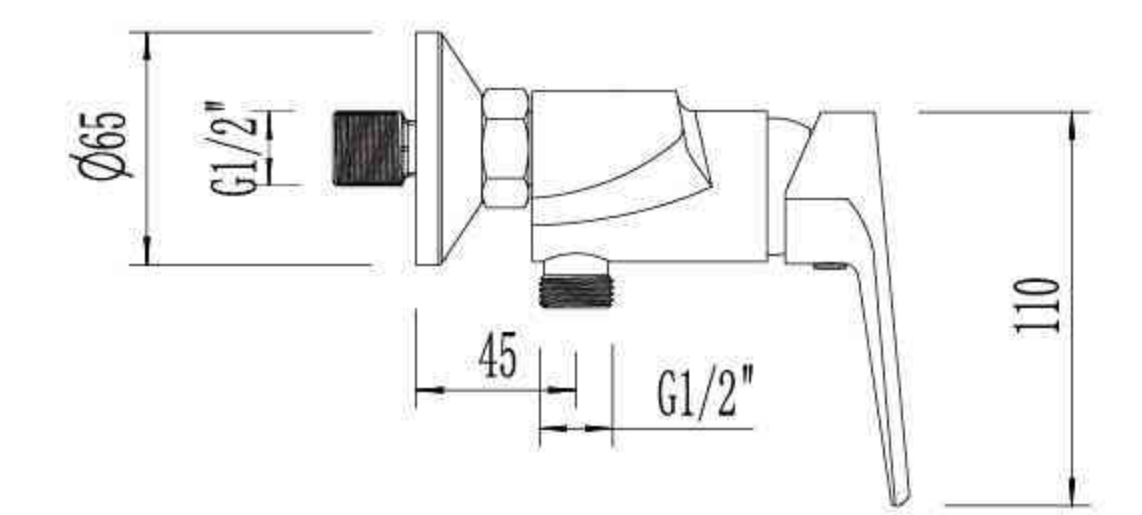

LINE

- LI0158   ▶ LI0158-GM
- LI0858   ▶ LI0158-BG
- LI1258   ▶ LI0158-BK
- LI1358