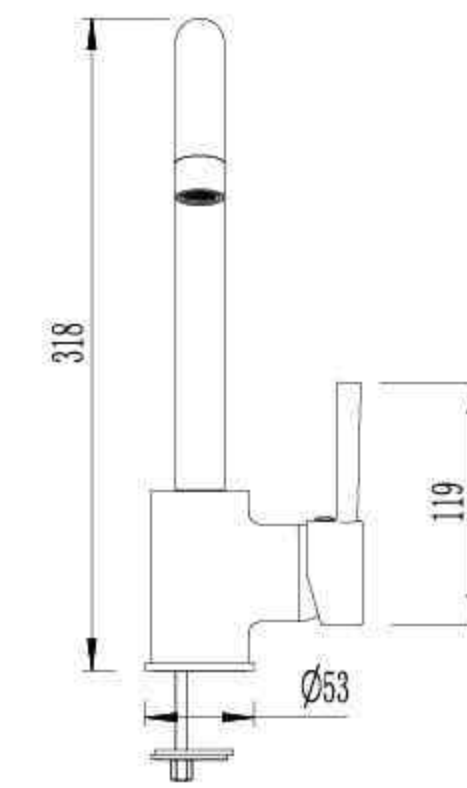

GO0120

GO1120

GO0420

GO1220

GO0820A

GO1320

GO0820B

GO1620

GO1520

GO1820