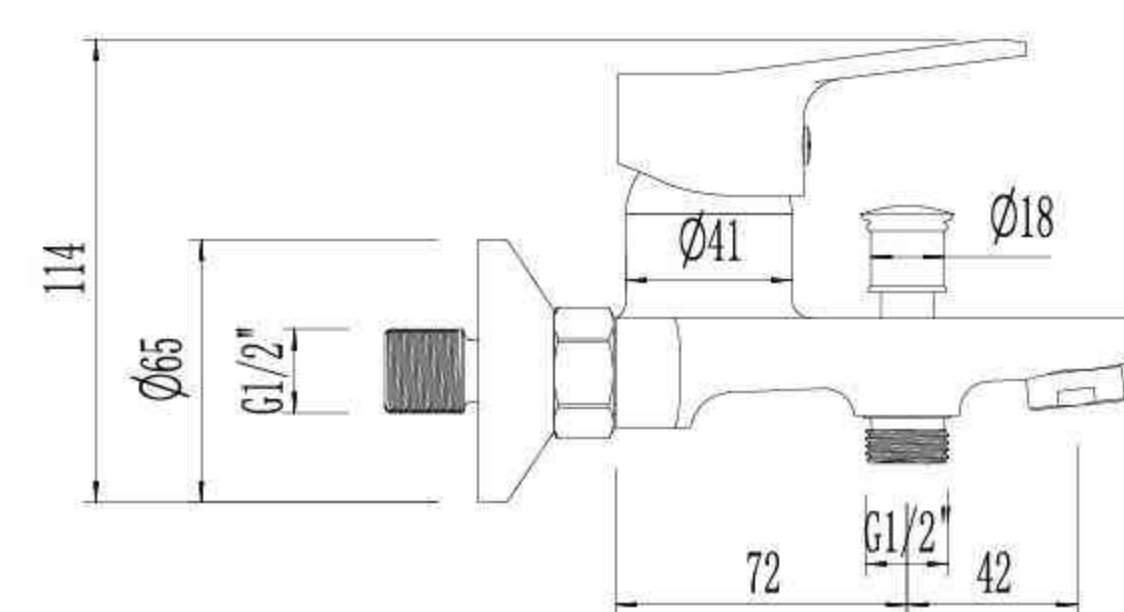

Single Lever High Basin Mixer

AM1256

Single Lever Shower Mixer

DE1230

Single Lever Shower Mixer

AM1356

Single Lever Bath Mixer

DE1330