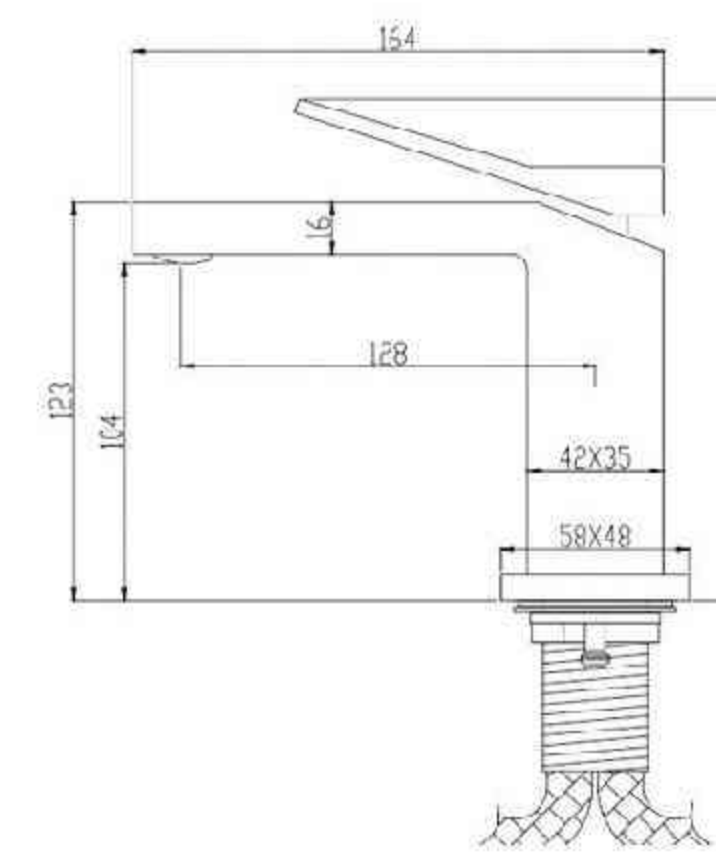

SIGRID

- SI0178
- SI0178-BG
- SI0179
- SI0178-GM
- SI0191-BG
- SI0178-BK
- SI0192-BG

Product quality guarantee

Luxurious finishes

Premium quality

Sell to the world

Prompt after-sale service