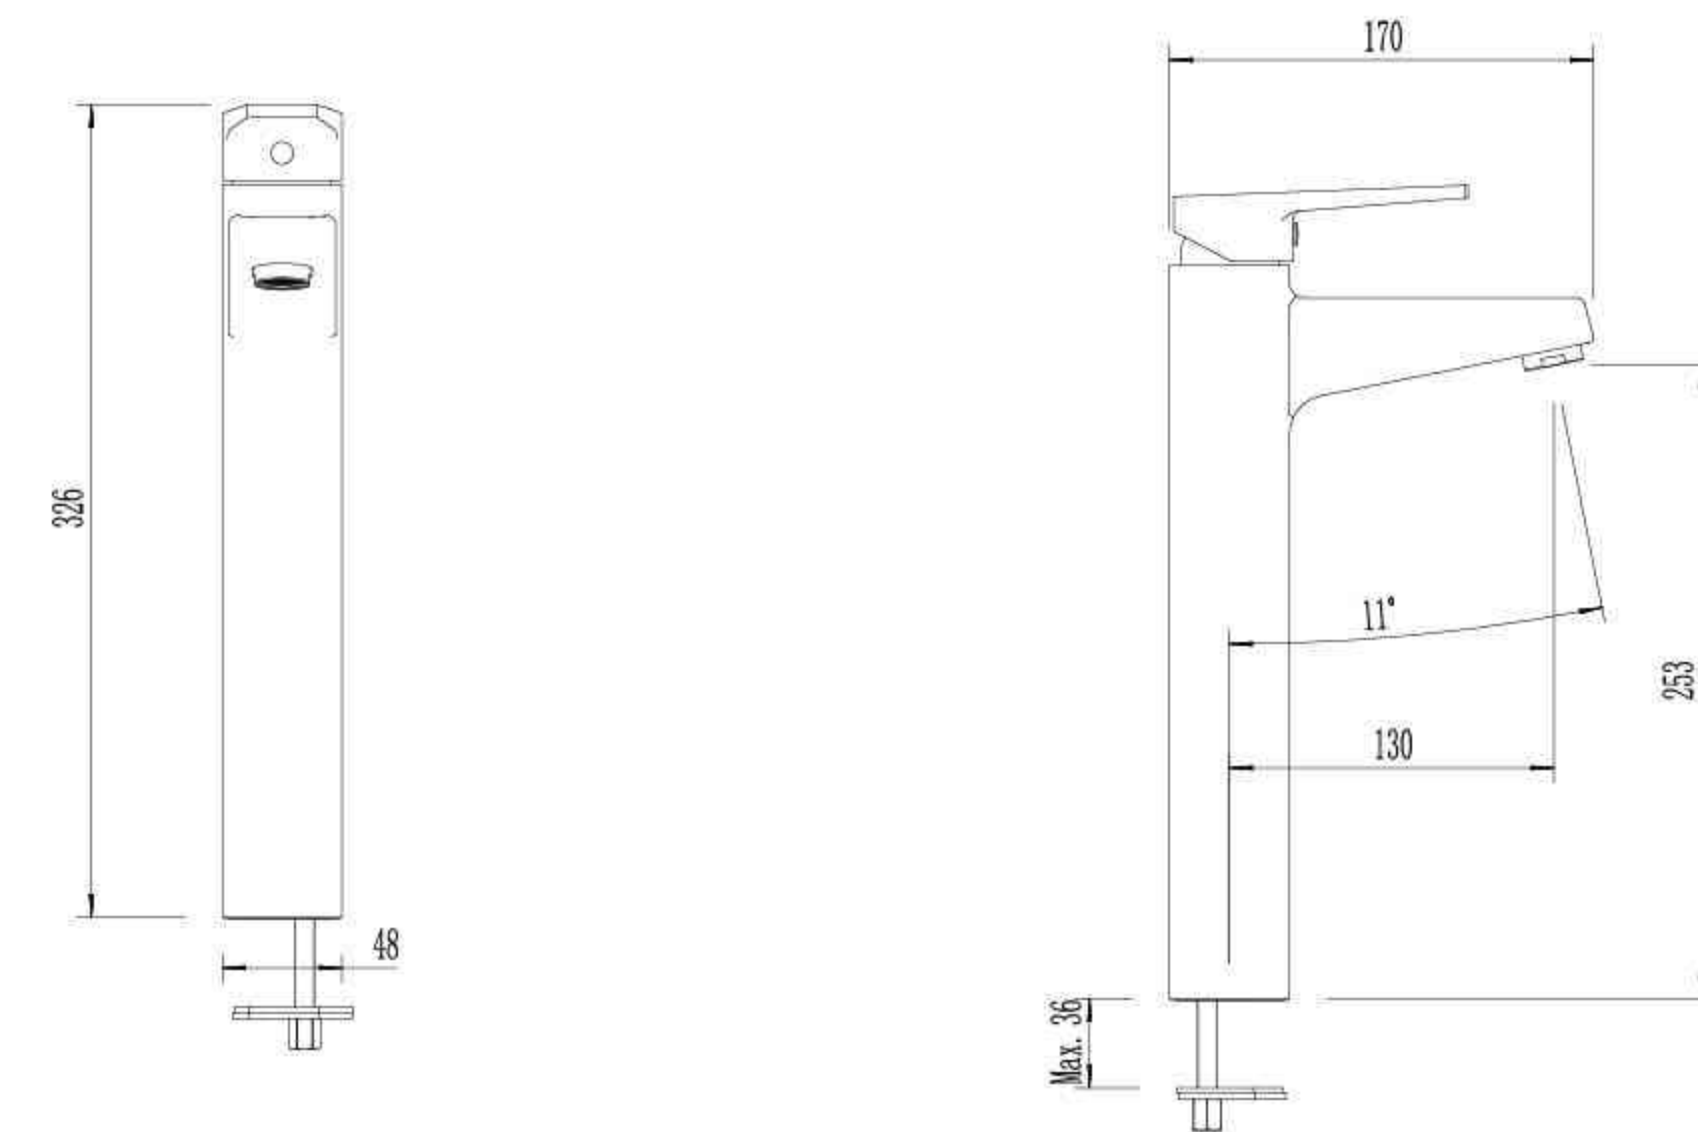

Single Lever Basin Mixer

AS0842

Single Lever Sink Mixer

AS0142H

Single Lever High Basin Mixer

AS1542

Single Lever Wall-Mounted Kitchen Mixer

AS0442