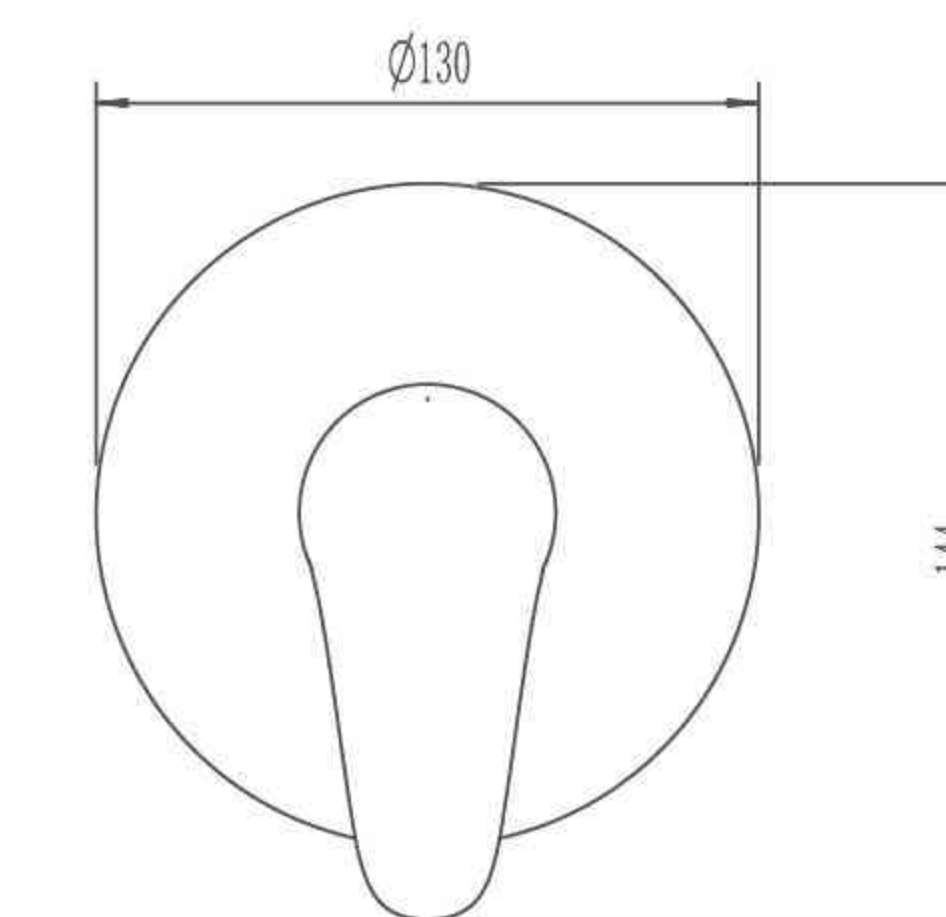

Single Lever Bath Mixer

EV0543

Single Lever Bidet Mixer

EV1743

Single Lever Concealed Shower Mixer