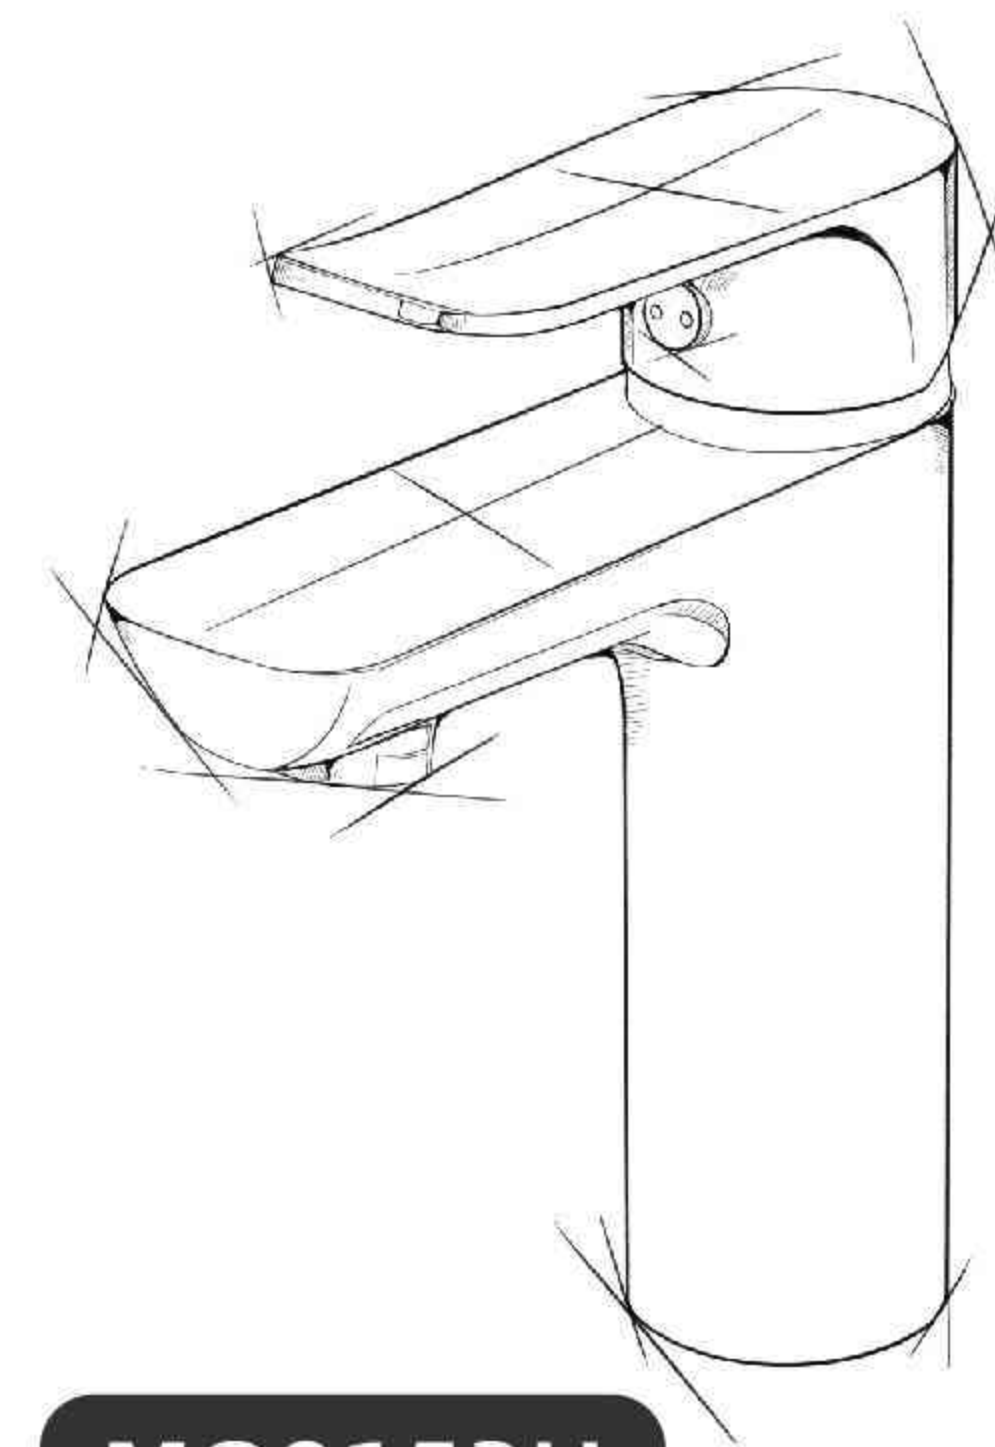

MOON

- MO0153L   ▶ MO0153M-GM
- MO0153H   ▶ MO0153M-BK
- MO1353   ▶ MO0153M-BK
- MO1853

MO0153H

Single Lever Basin Mixer