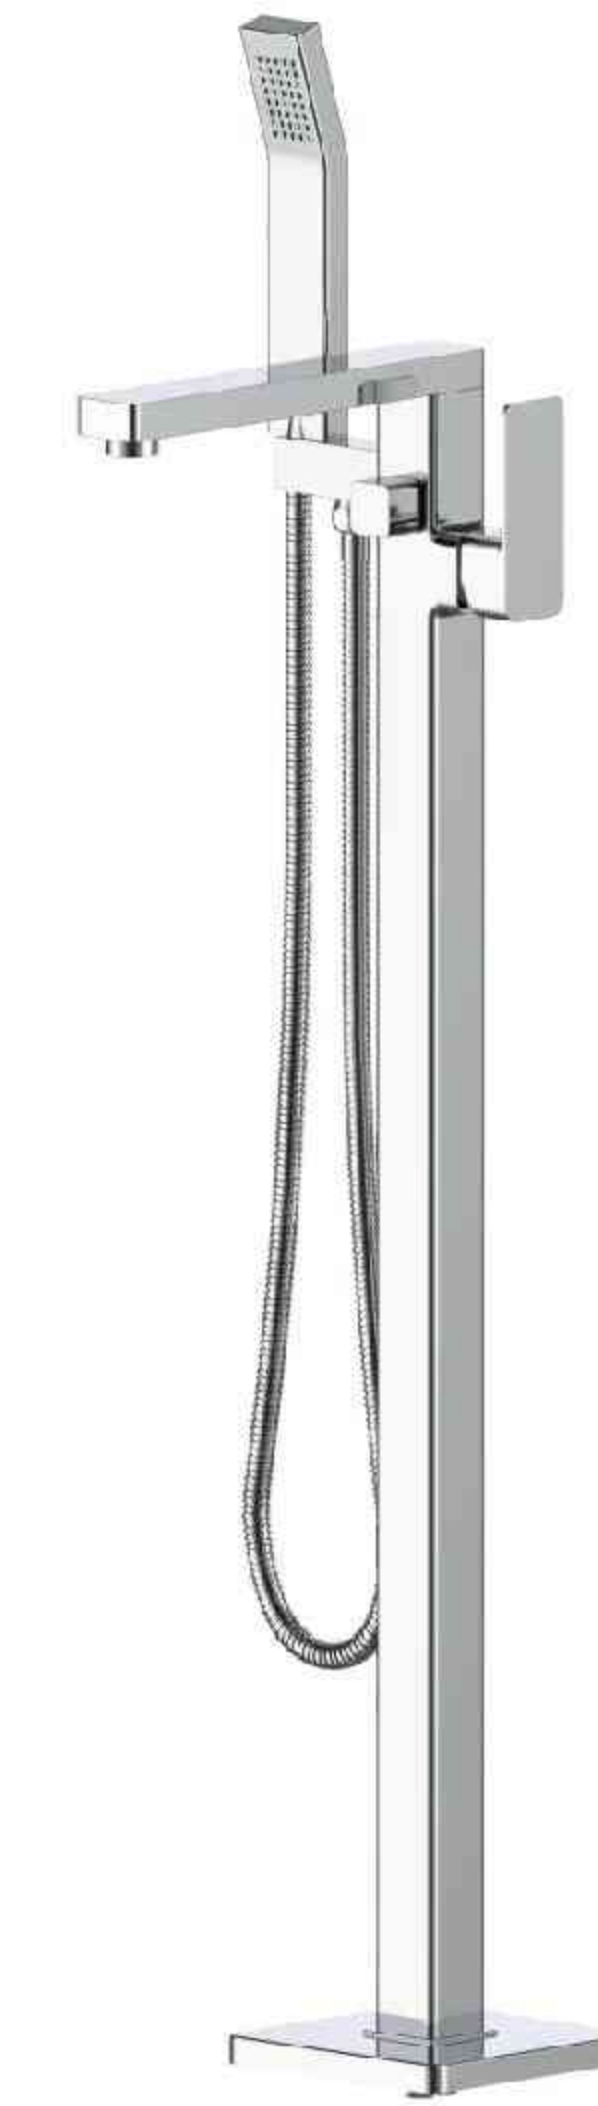

FS2070B
Free-standing Bathtub Mixer