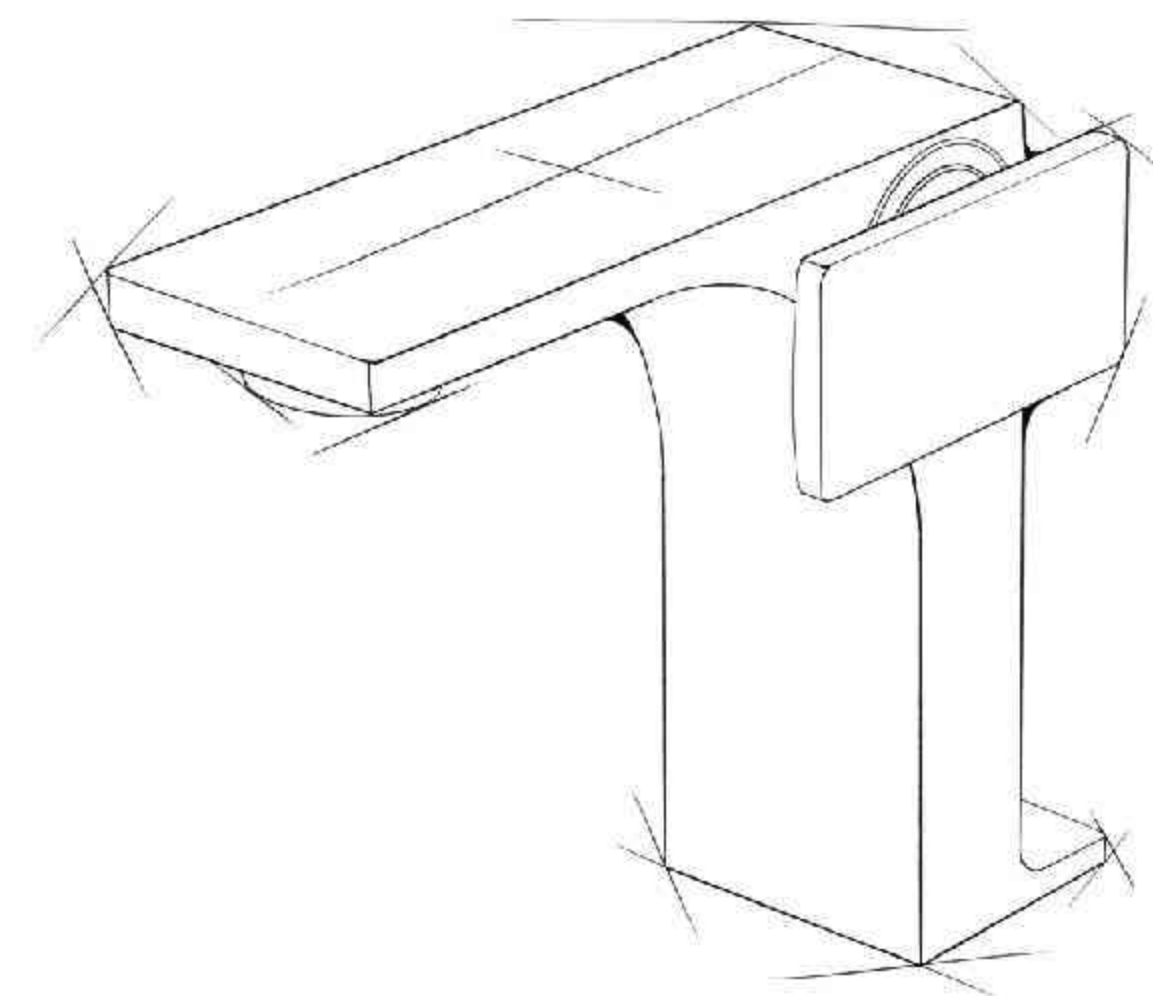

PANO

- PA0172
- PA1272
- PA1372
- PA1472
- PA0172-BK
- PA0172-BN
- PA0172-GM

PA0172