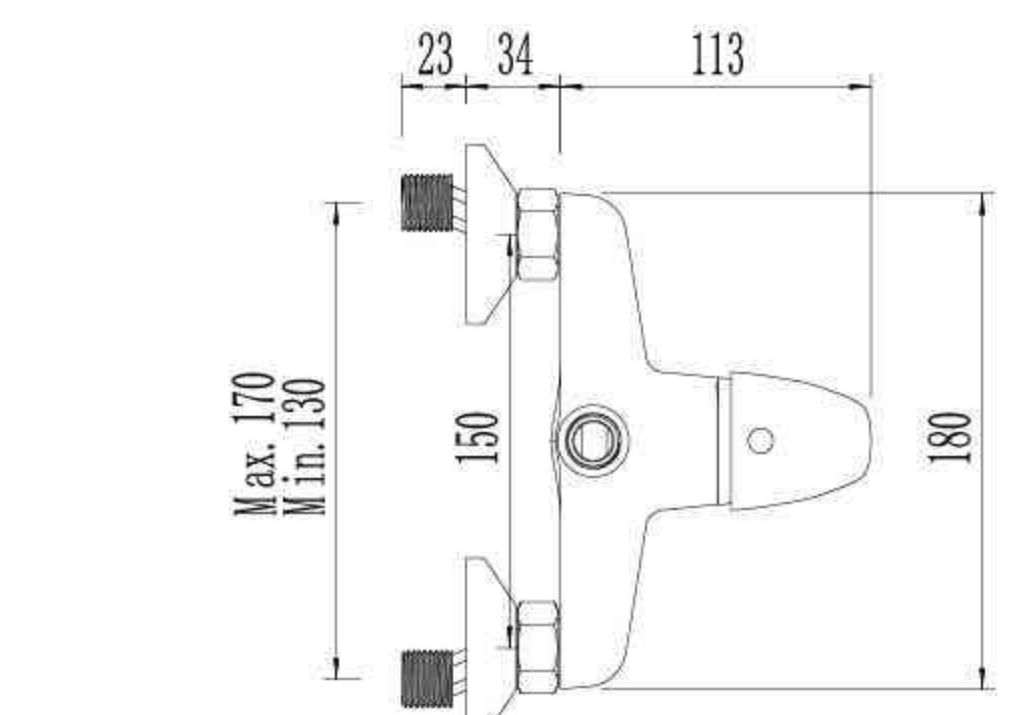

Single Lever Wall-Mounted Kitchen Mixer

EV0143C

Single Lever Basin Mixer

EV1243

Single Lever Shower Mixer

EV0443

Single Lever Bidet Mixer

EV1343