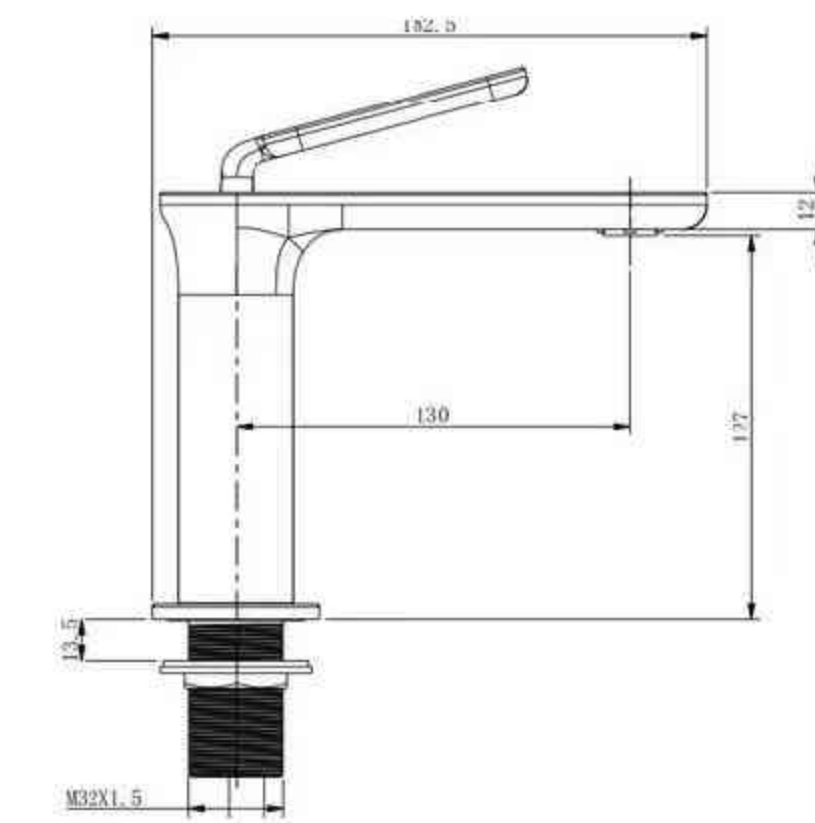

SIGRID

- SI0178
- SI0178-BG
- SI0179
- SI0178-GM
- SI0191-BG
- SI0178-BK
- SI0192-BG

SI0178-GM

Product quality guarantee

Luxurious finishes

Premium quality

Sell to the world

Prompt after-sale service