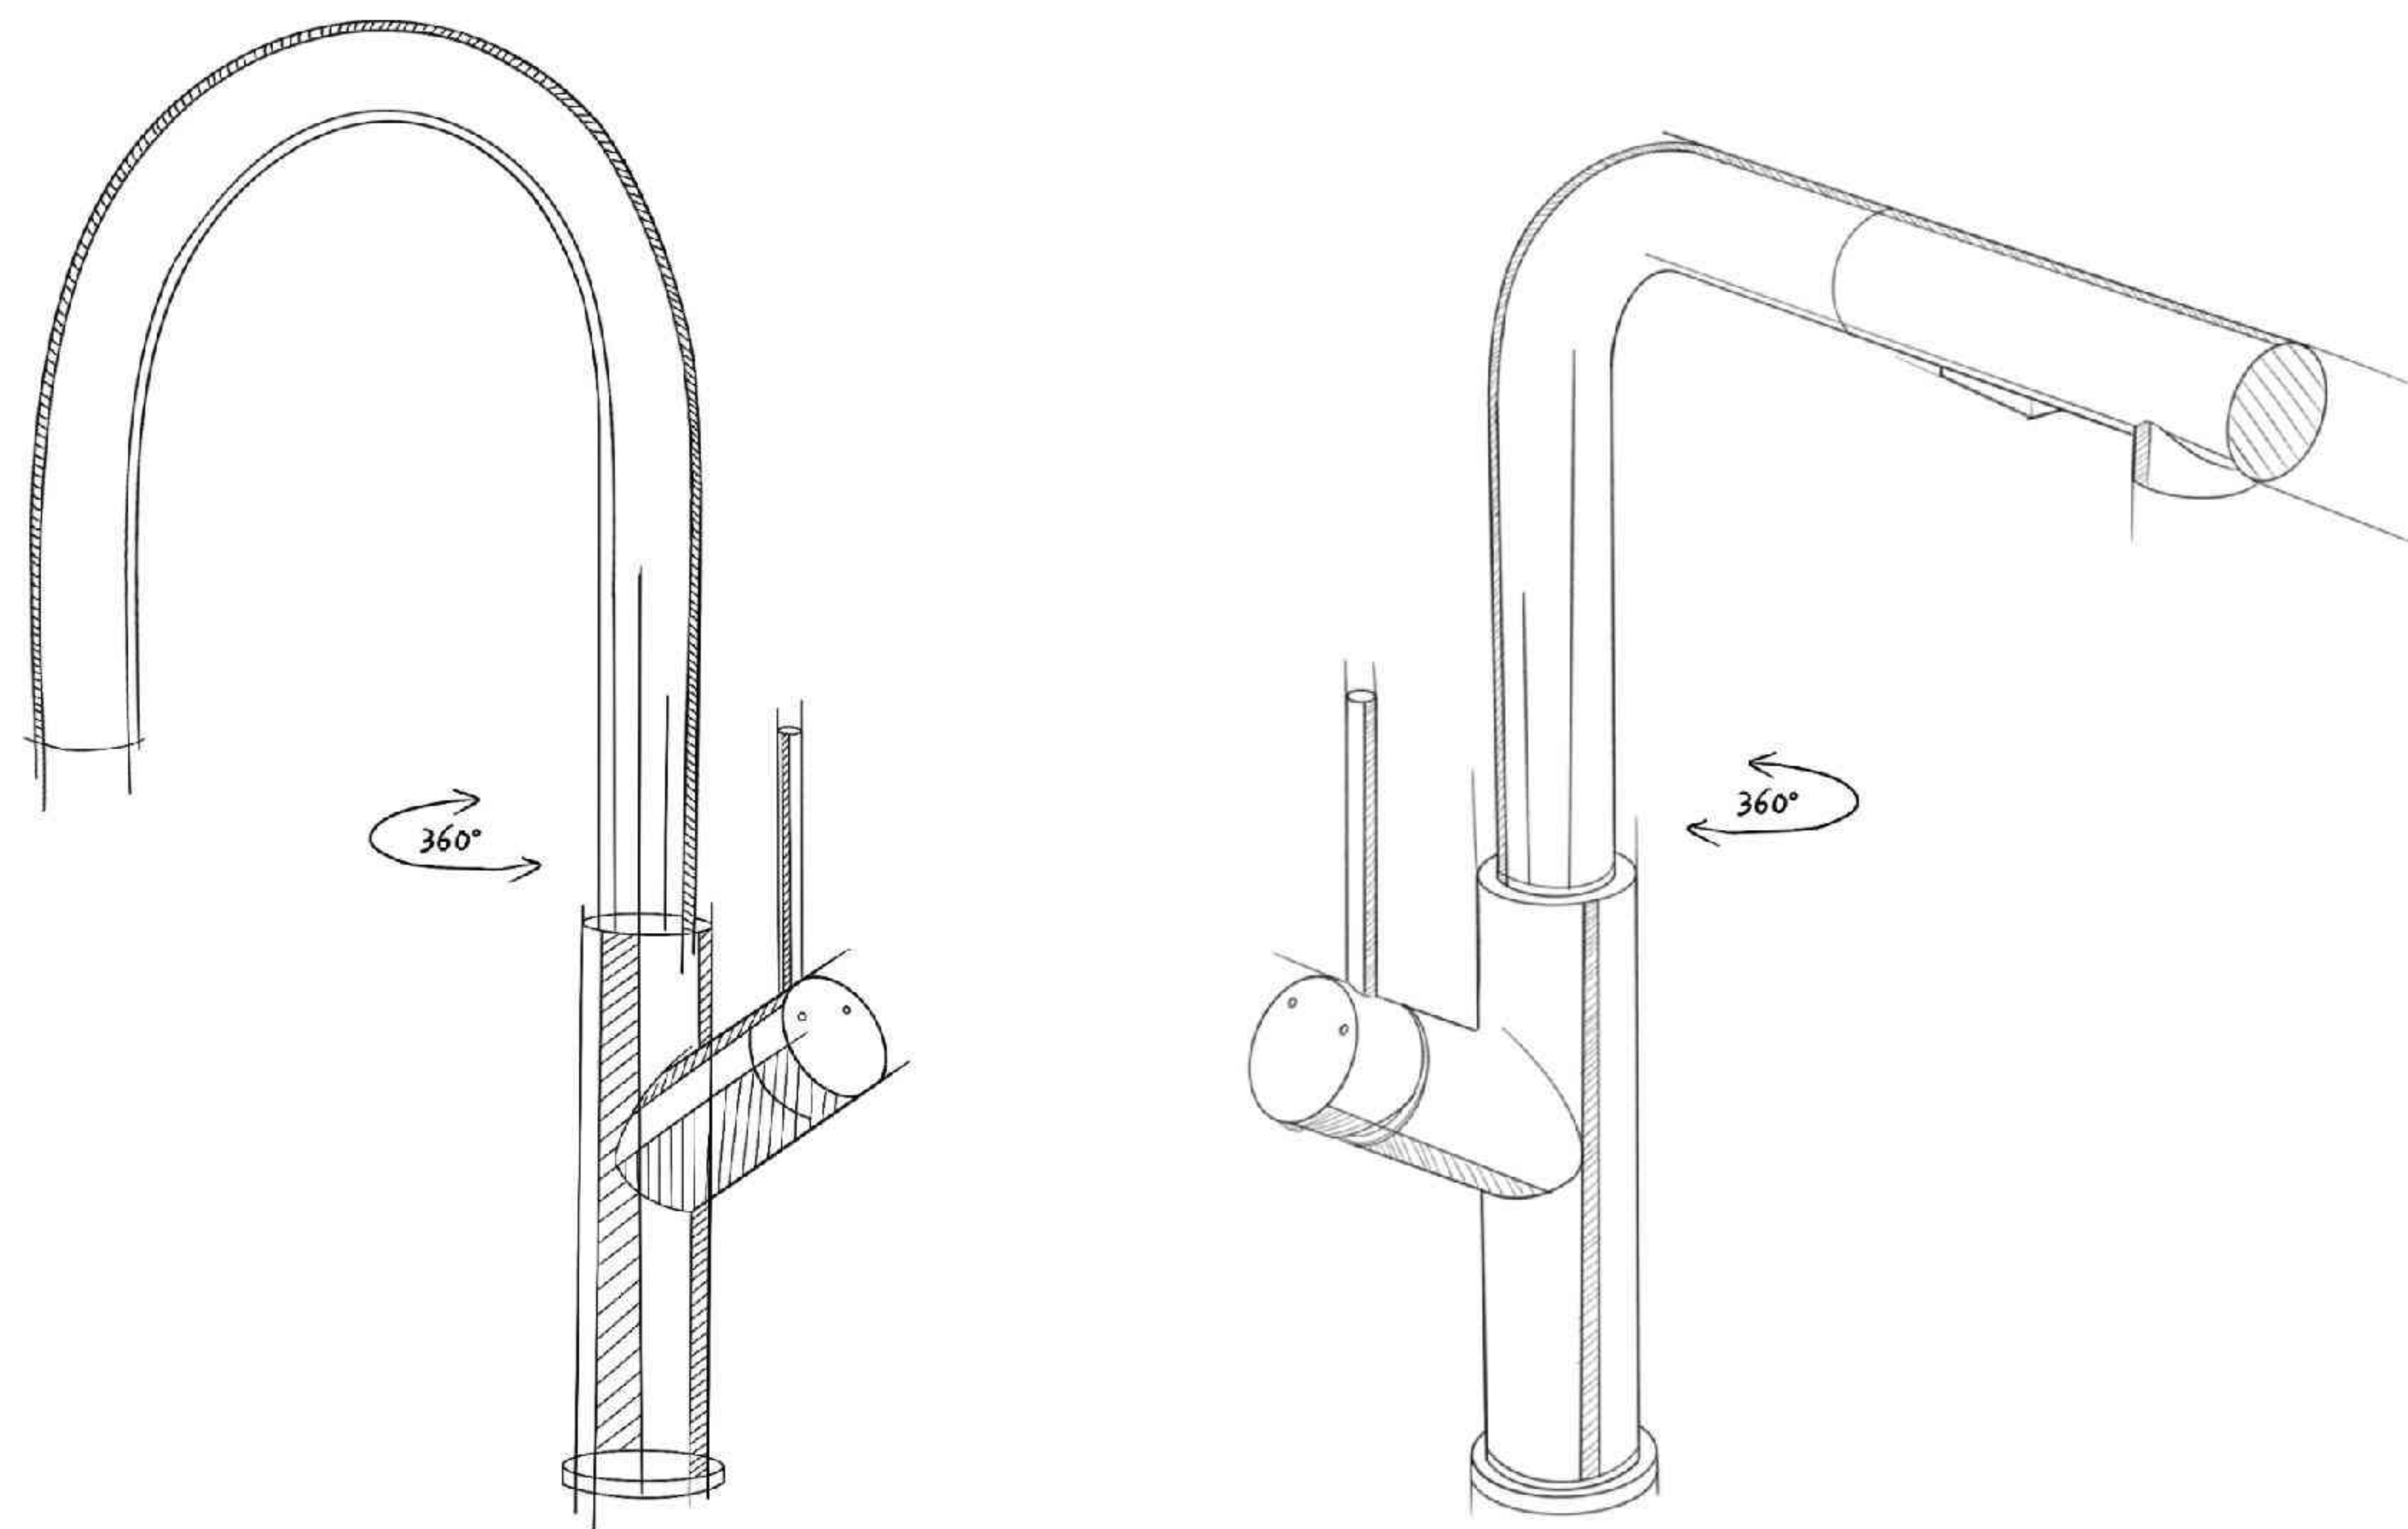

ORIGINAL DESIGN

Note: The above colors apply to all products in this book!