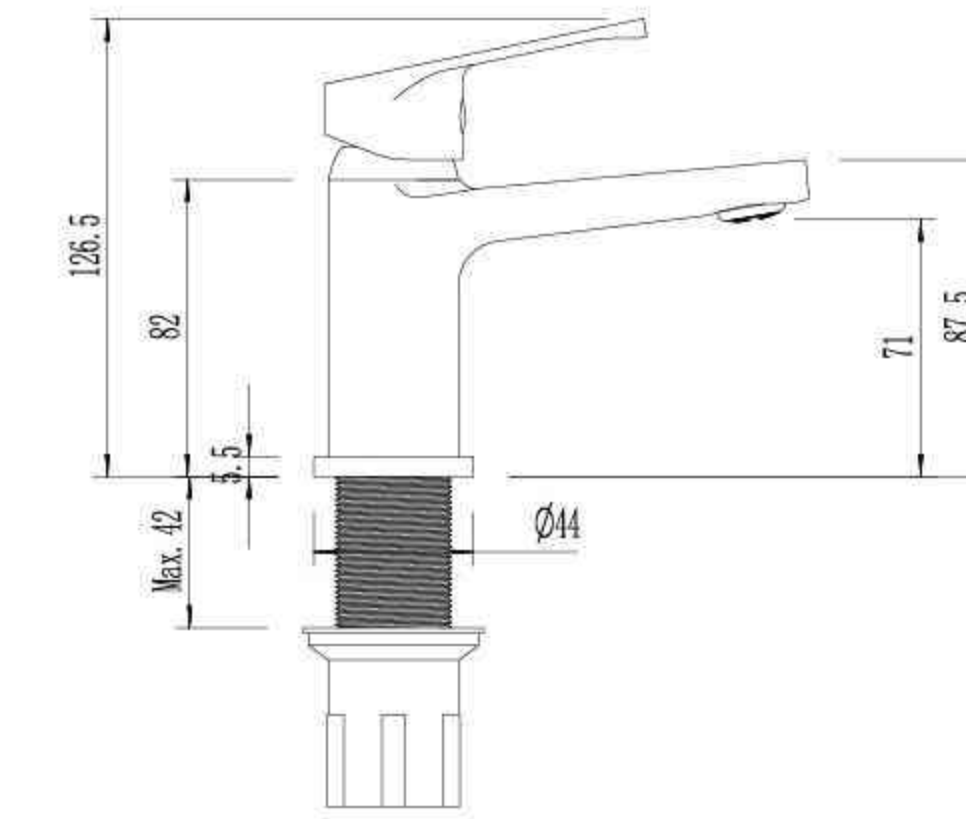

# DELA

AM0156

Single Lever Basin Mixer

DE0130

Single Lever Basin Mixer

AM0756

Single Lever Sink Mixer

DE0175H