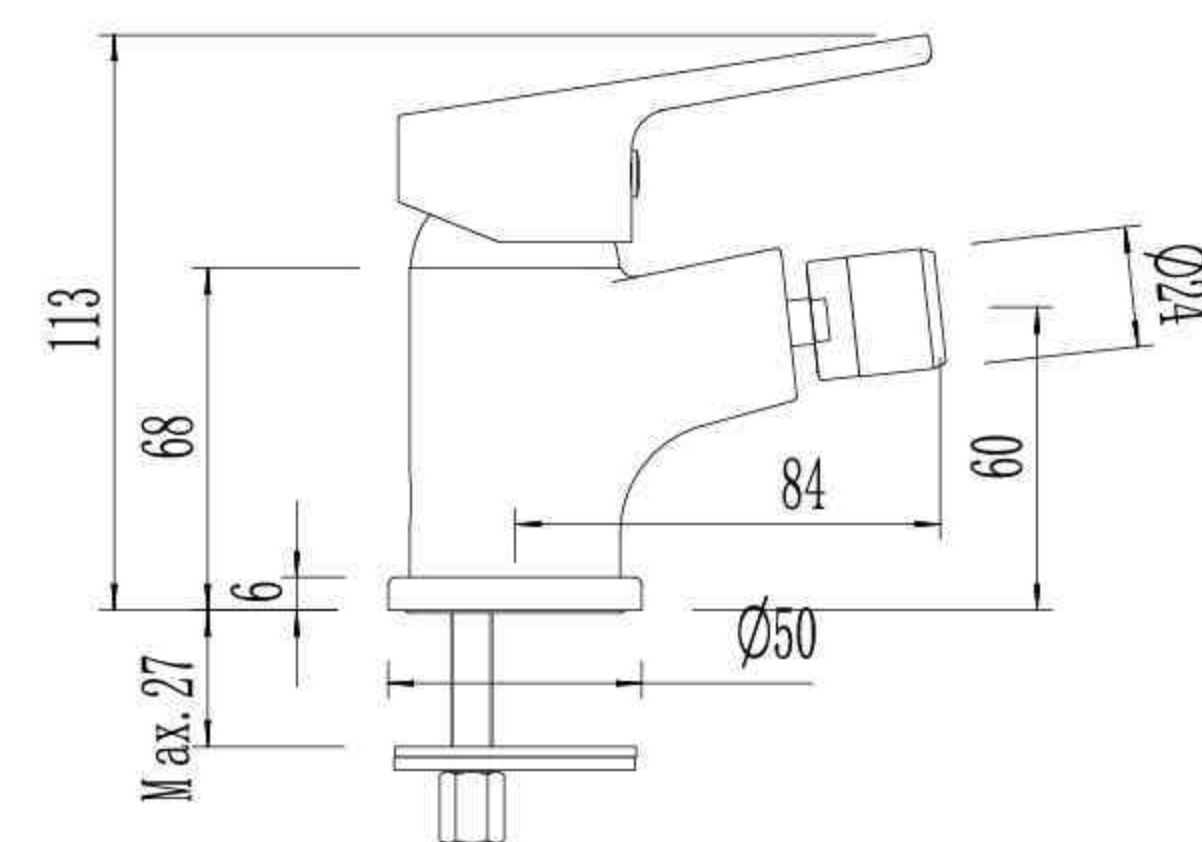

Single Lever Concealed Basin Mixer

KO0148NA

Single Lever Basin Mixer

KO0148NB

Single Lever Basin Mixer

KO0448

Single Lever Bidet Mixer

KO0548