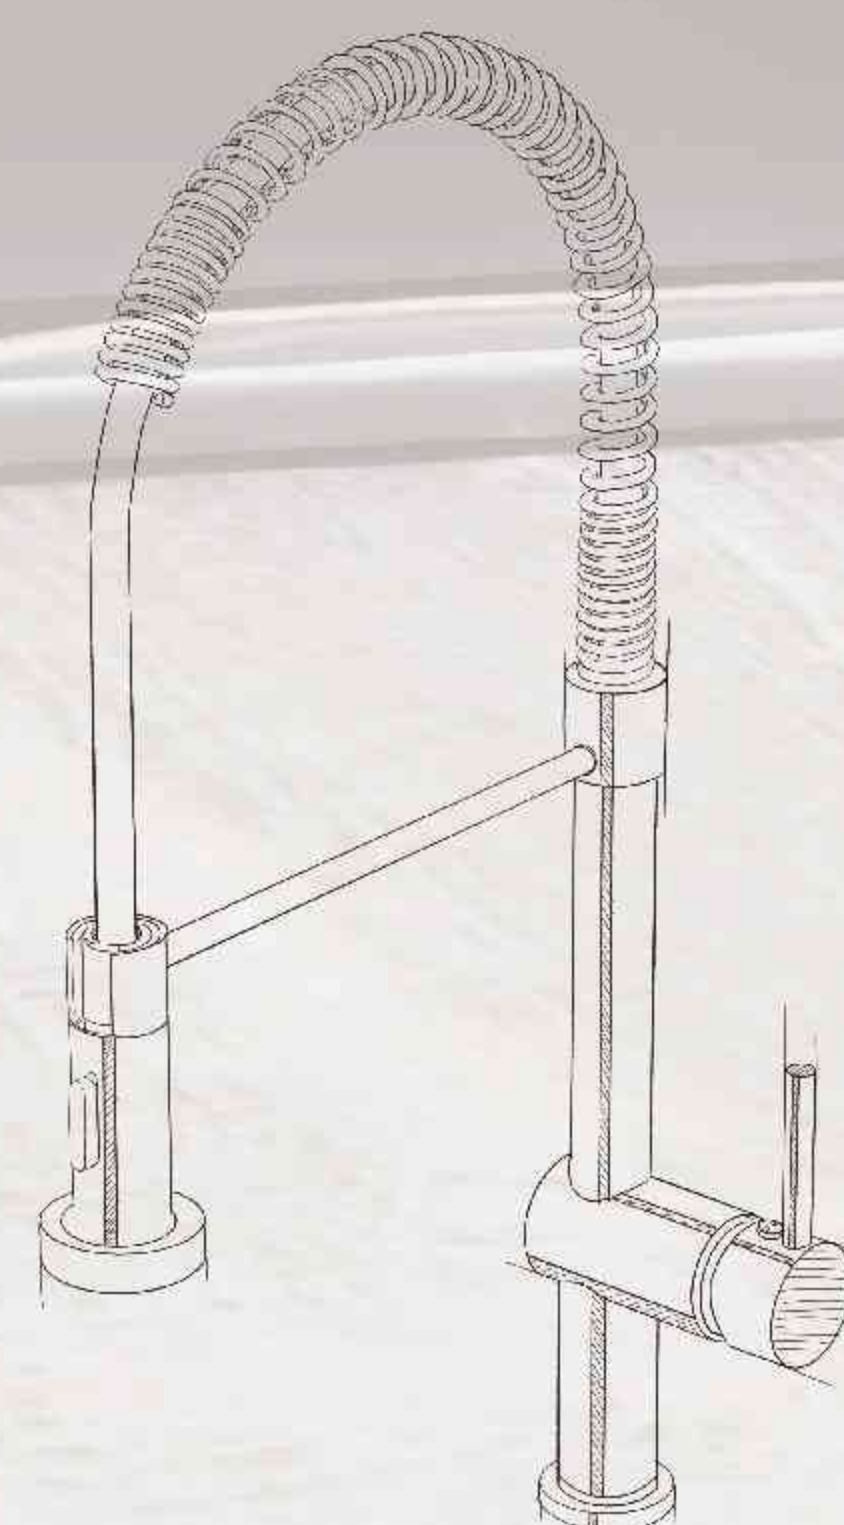

KI1510 ◀

AN0826H ◀

DB0887 ◀

RO1546 ◀

AN0826L ◀

**SP0820**  
Single Lever Sink Mixer

Product quality guarantee

Luxurious finishes