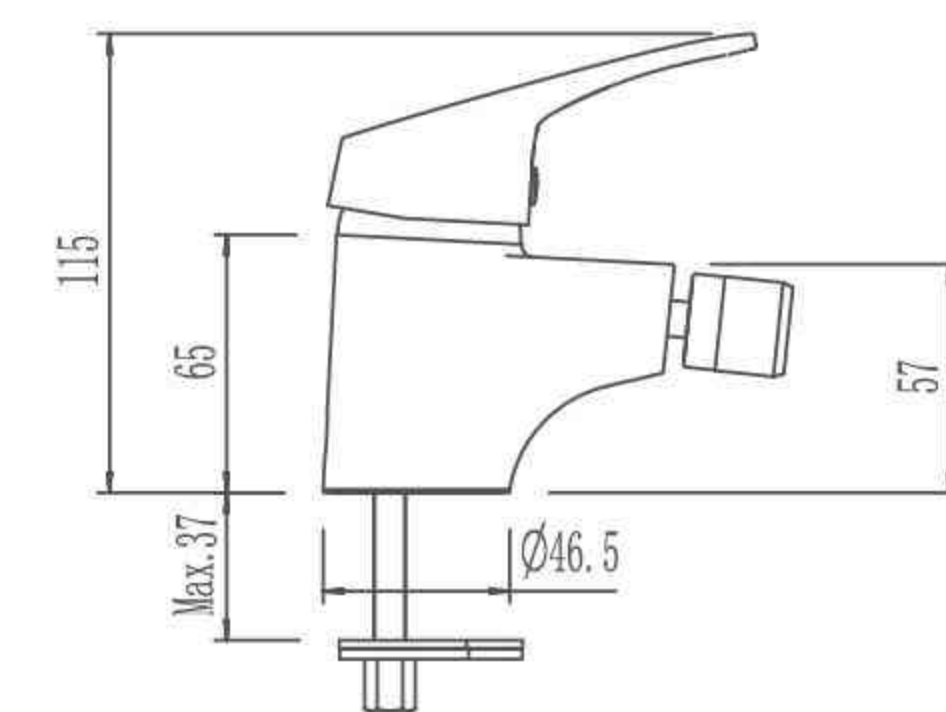

Single Lever Wall-Mounted Kitchen Mixer

EV0143C

Single Lever Basin Mixer

EV1243

Single Lever Shower Mixer

EV0443

Single Lever Bidet Mixer

EV1343