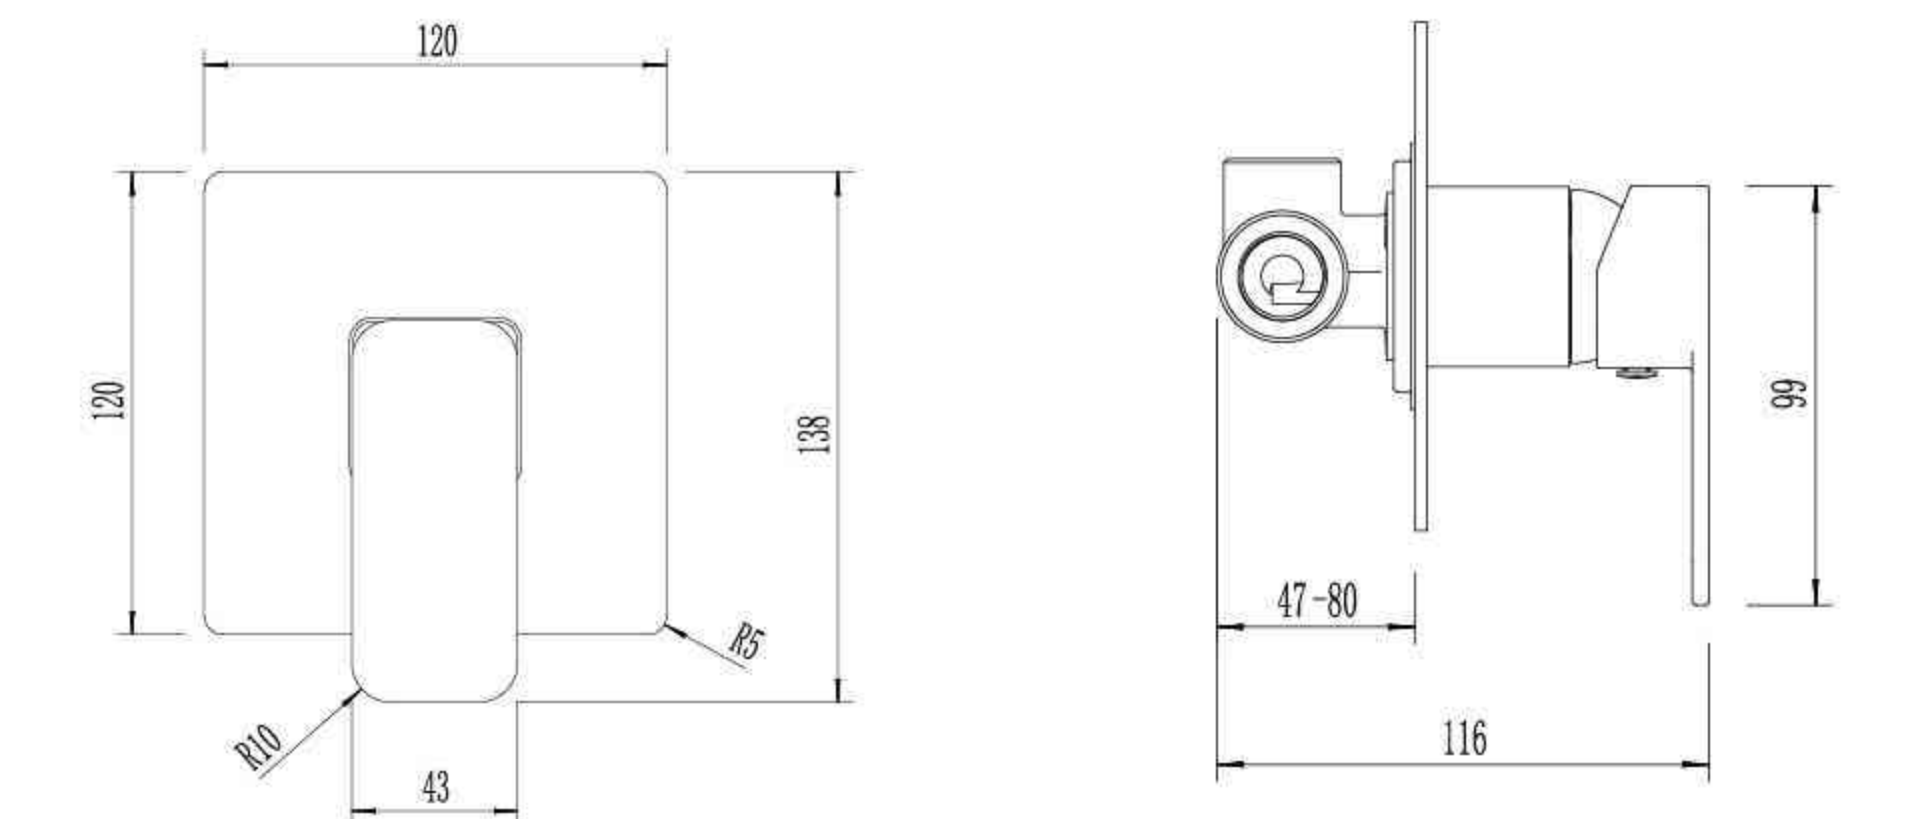

**BE0566**

Single Lever Bidet Mixer

**BE1766**

Single Lever Concealed Shower Mixer

**BE1866**

Single Lever Concealed Diverter Mixer

Product quality guarantee

Luxurious finishes