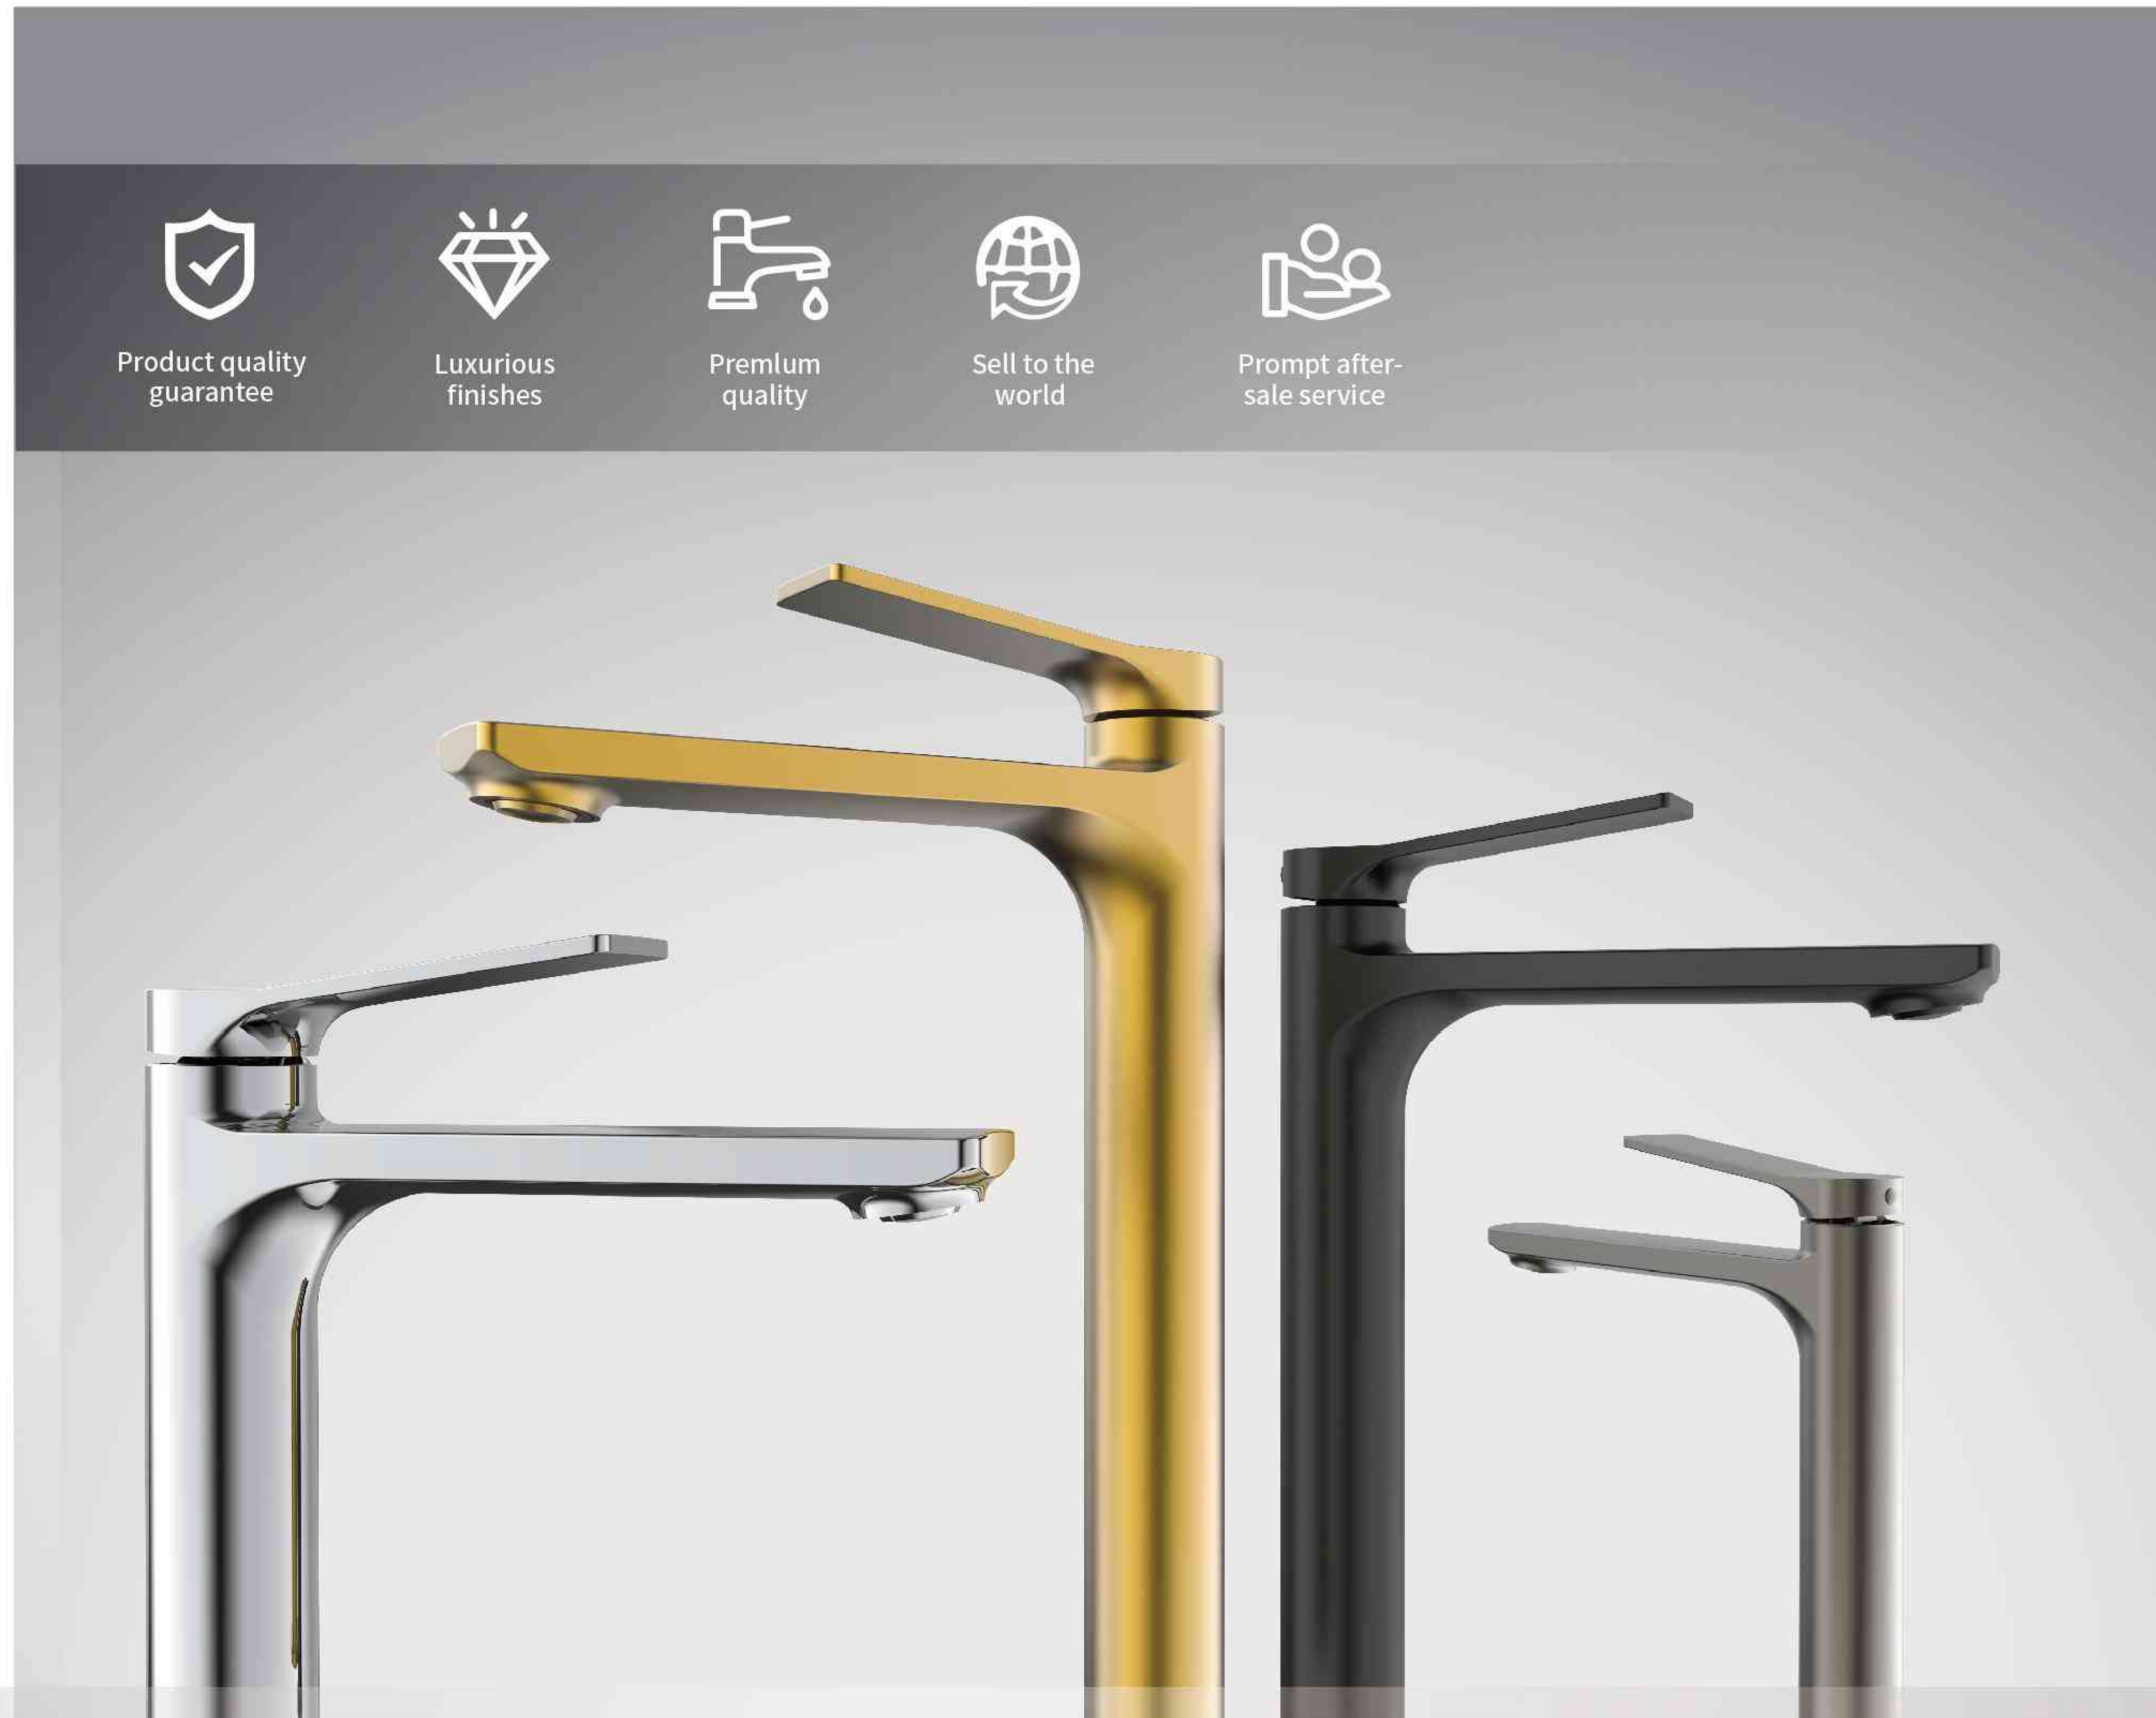

# TITAN

- ▶ TI0171L    ▶ TI1371
- ▶ TI0171H    ▶ TI1371-GM
- ▶ TI0371    ▶ TI1371-BK

Single Lever Basin Mixer

**TI0171H**

TI0171L

Single Lever Basin Mixer

TI0171H

Single Lever Basin Mixer

TI0371

Two Functional Single Lever Basin/Bath Mixer

TI1371

Single Lever Bath Mixer

TI1371-BK

Single Lever Bath Mixer

TI1371-GM

Single Lever Bath Mixer