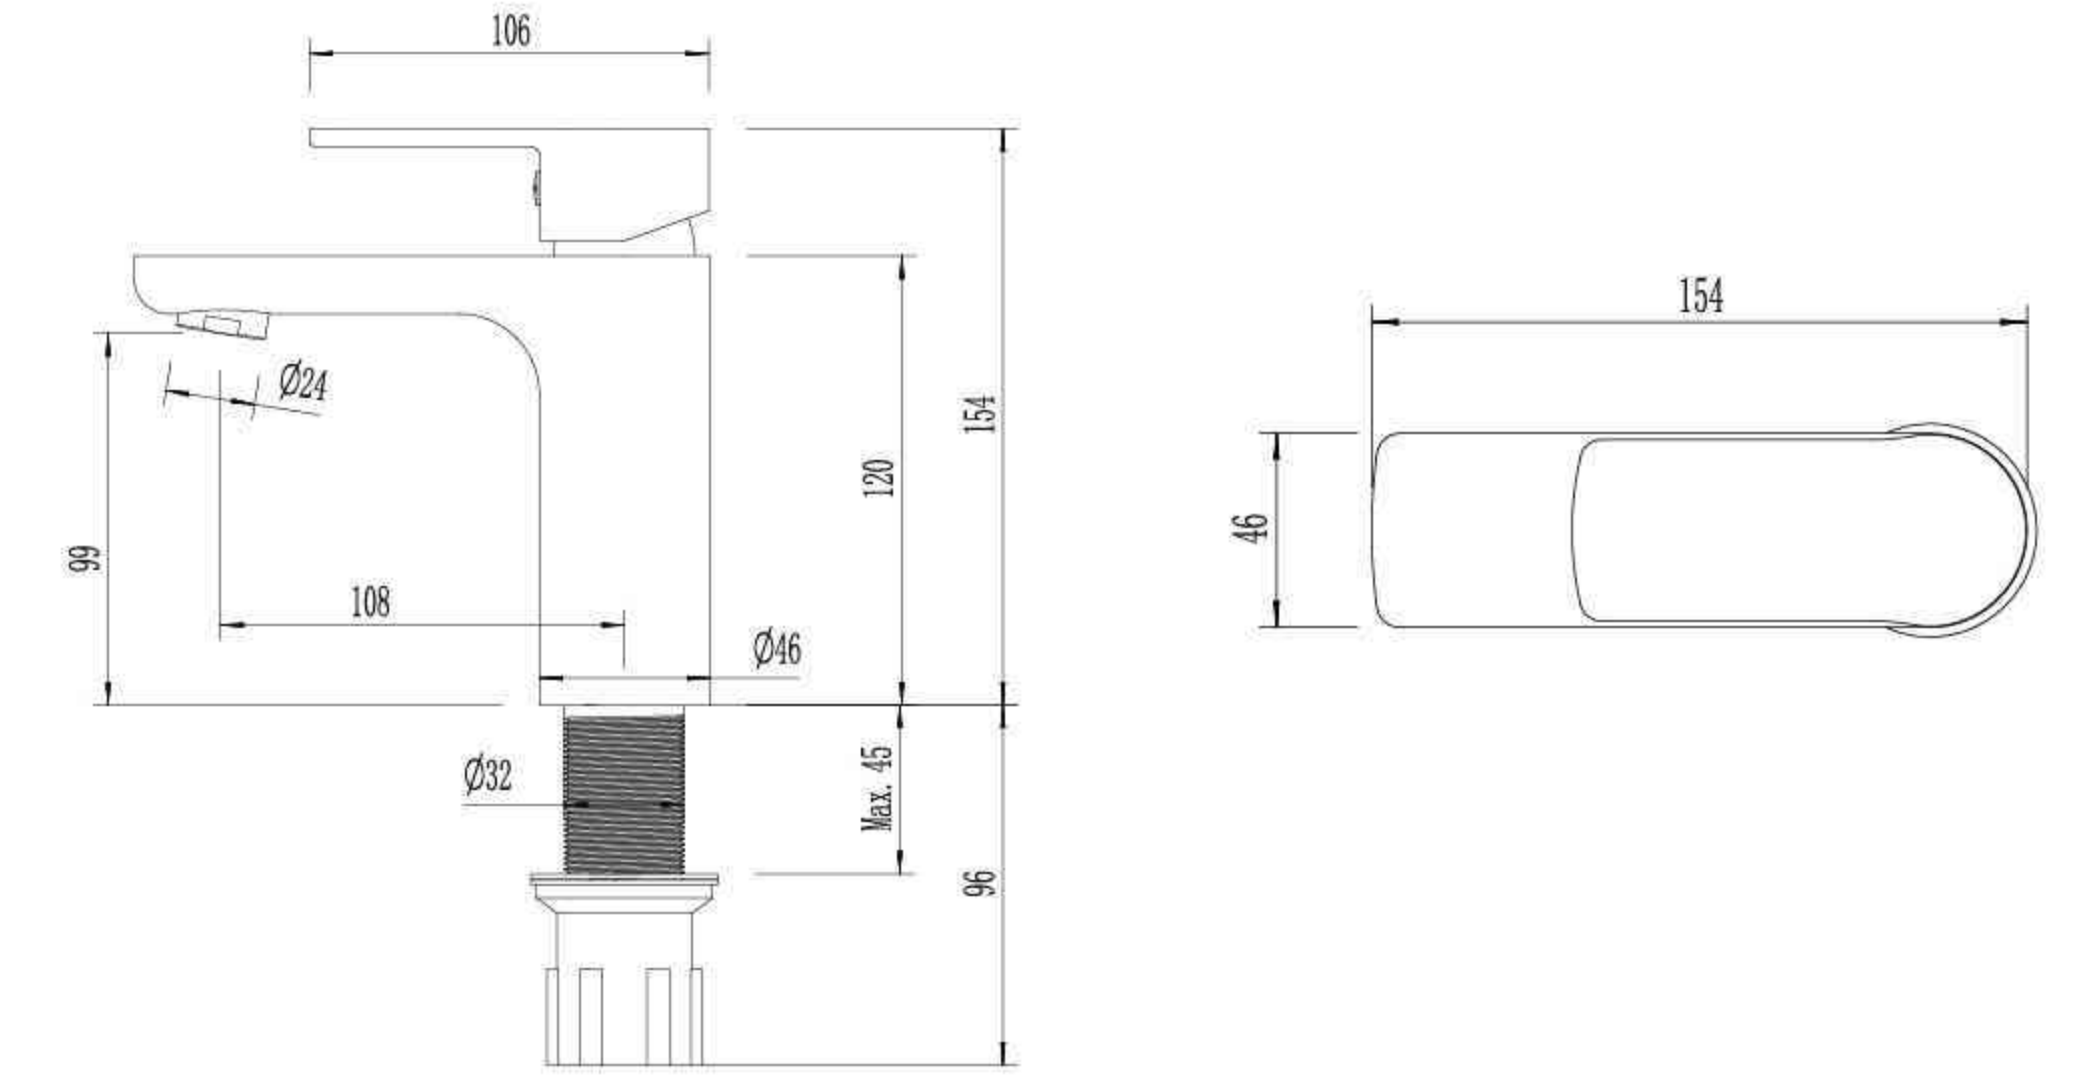

JONA

- JO0190L   ▶ JO0190M   ▶ JO0190H
- JO0190M-BG   ▶ JO0190M-BK   ▶ JO0190M-GM

Product quality guarantee

Luxurious finishes

Premium quality

Sell to the world

Prompt after-sale service