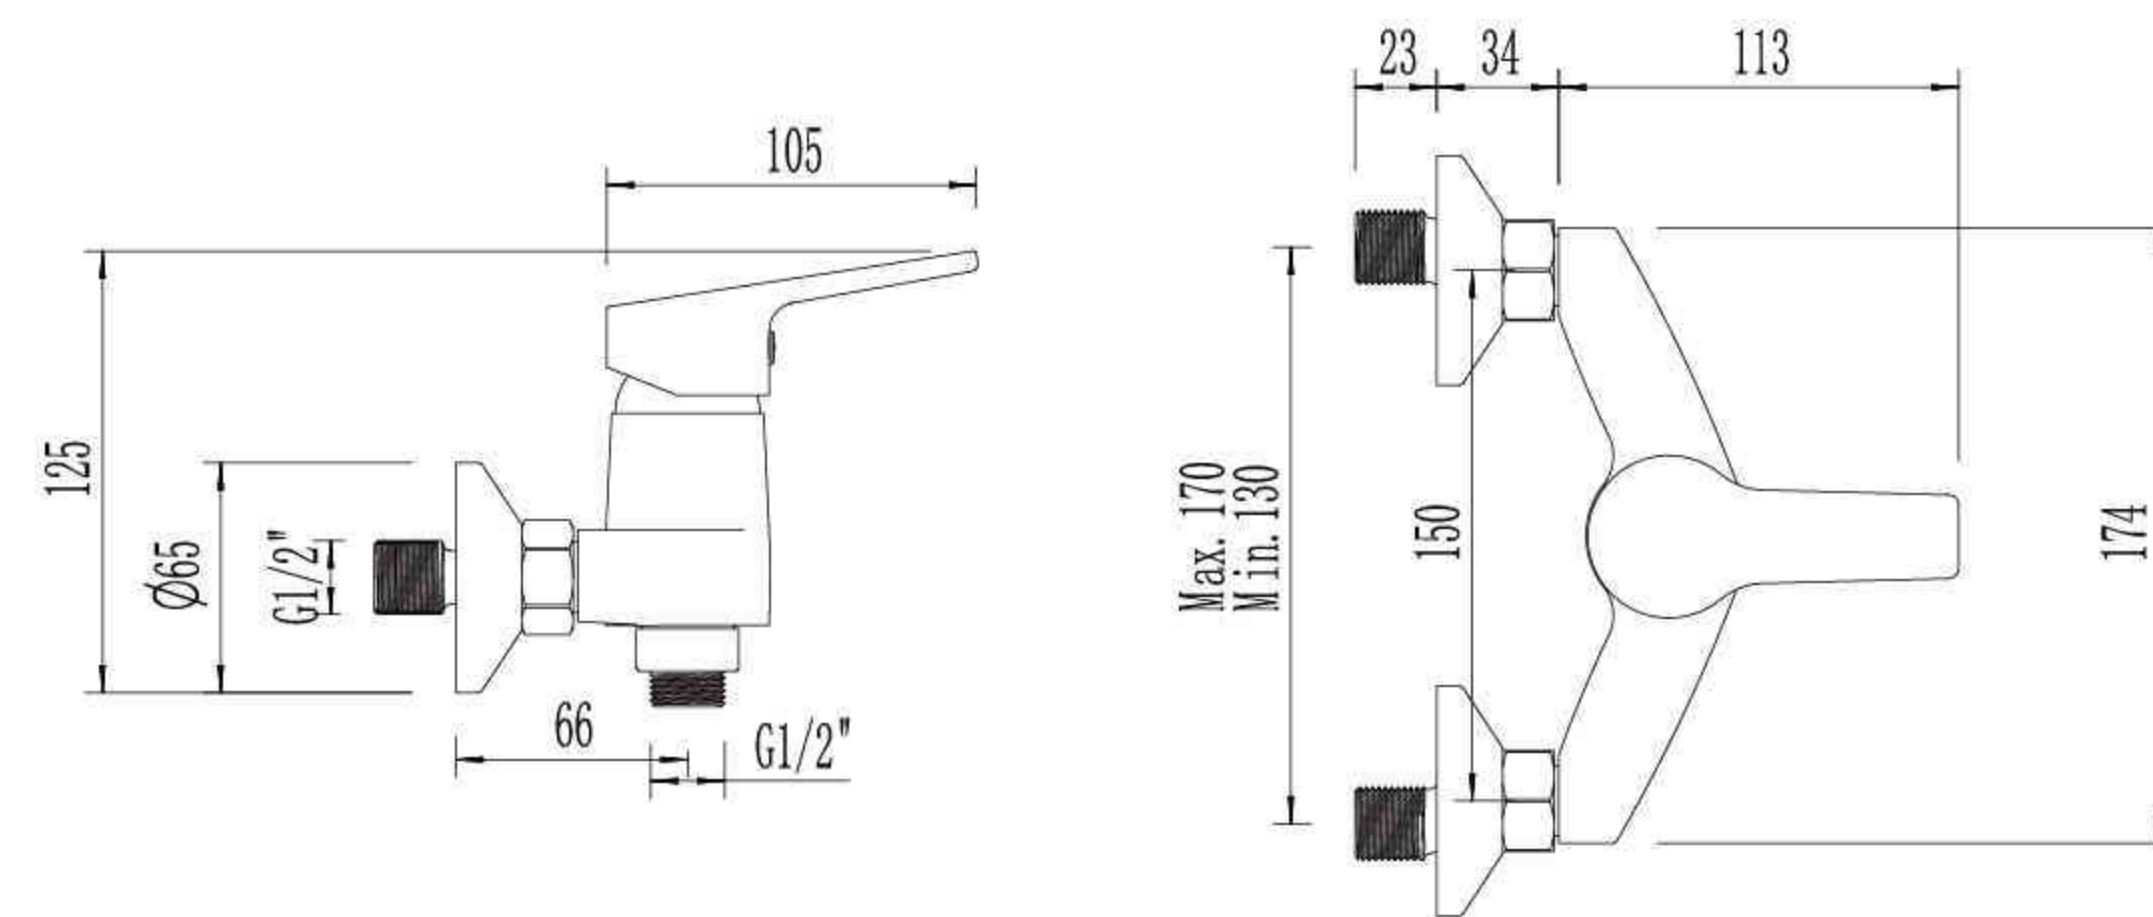

Single Lever Bidet Mixer

KO0648A

Single Lever Sink Mixer

KO0648B

Single Lever Sink Mixer

KO0848A

KO0848B

KO1248A