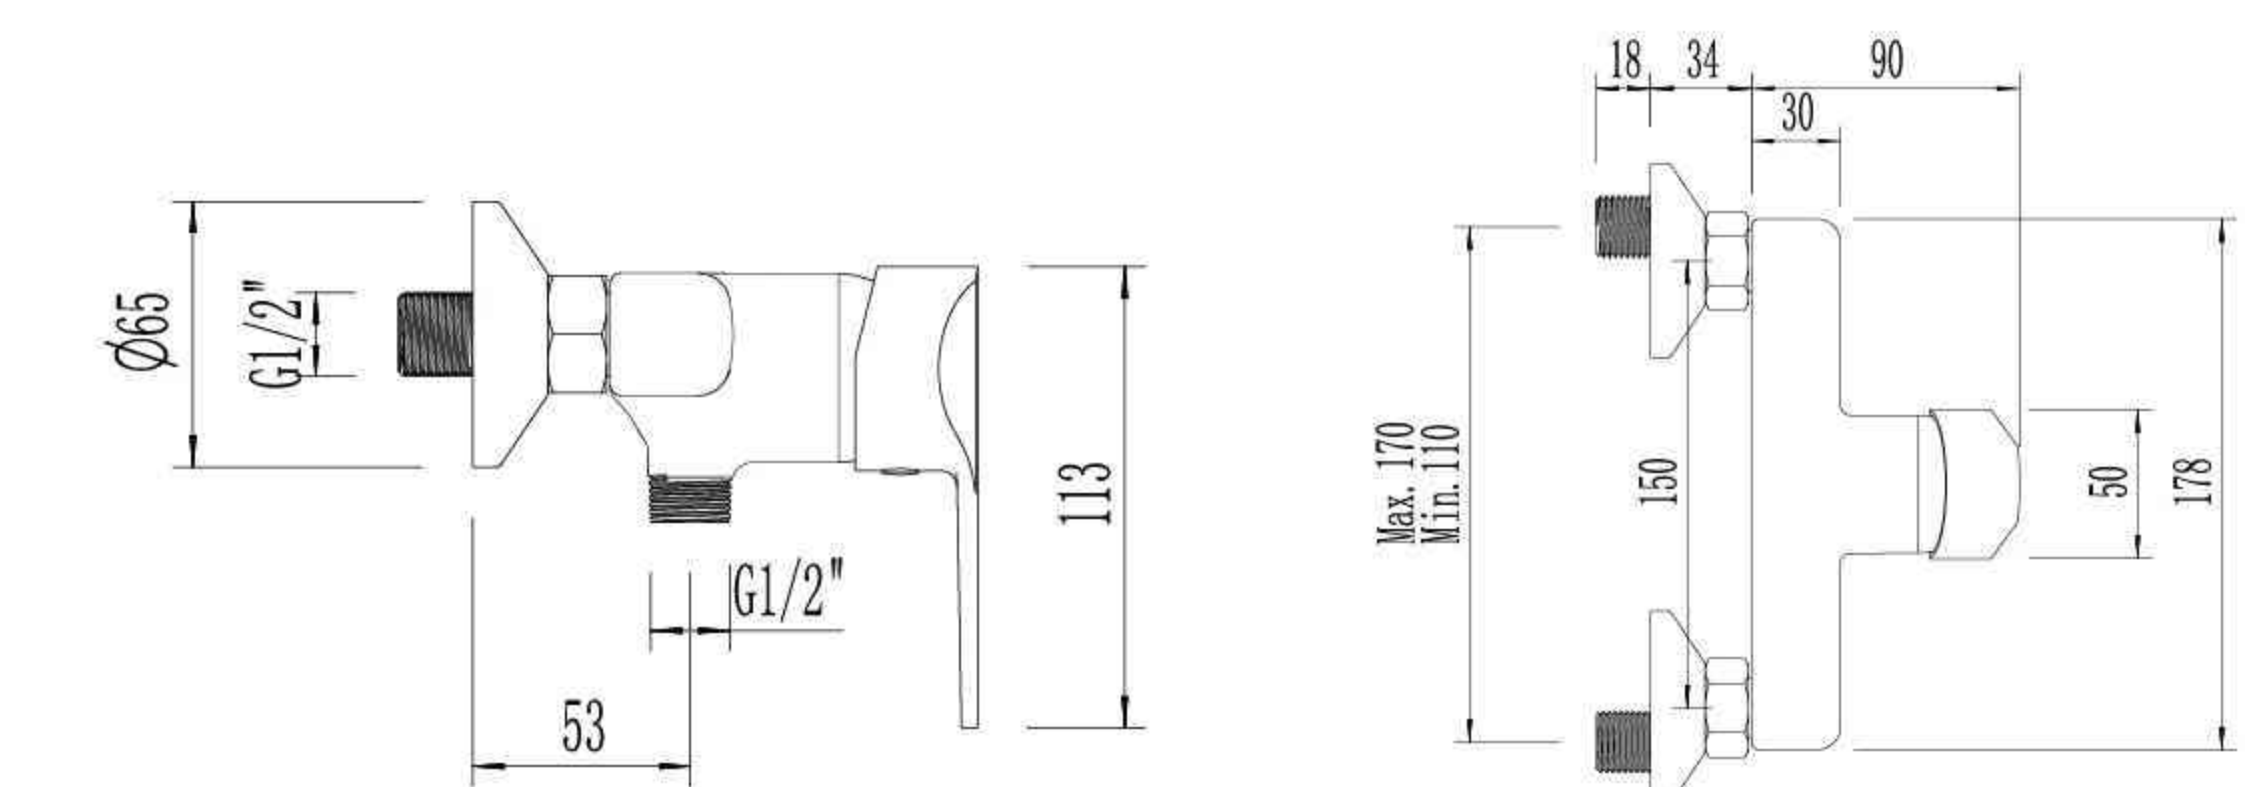

Single Lever High Basin Mixer

DU1544C

Single Lever Wall-Mounted Kitchen Mixer

DU0644

Single Lever Sink Mixer

DU1244

Single Lever Shower Mixer

- ▶ HA0163L
- ▶ HA0163H
- ▶ HA1263
- ▶ HA1363
- ▶ HA1663