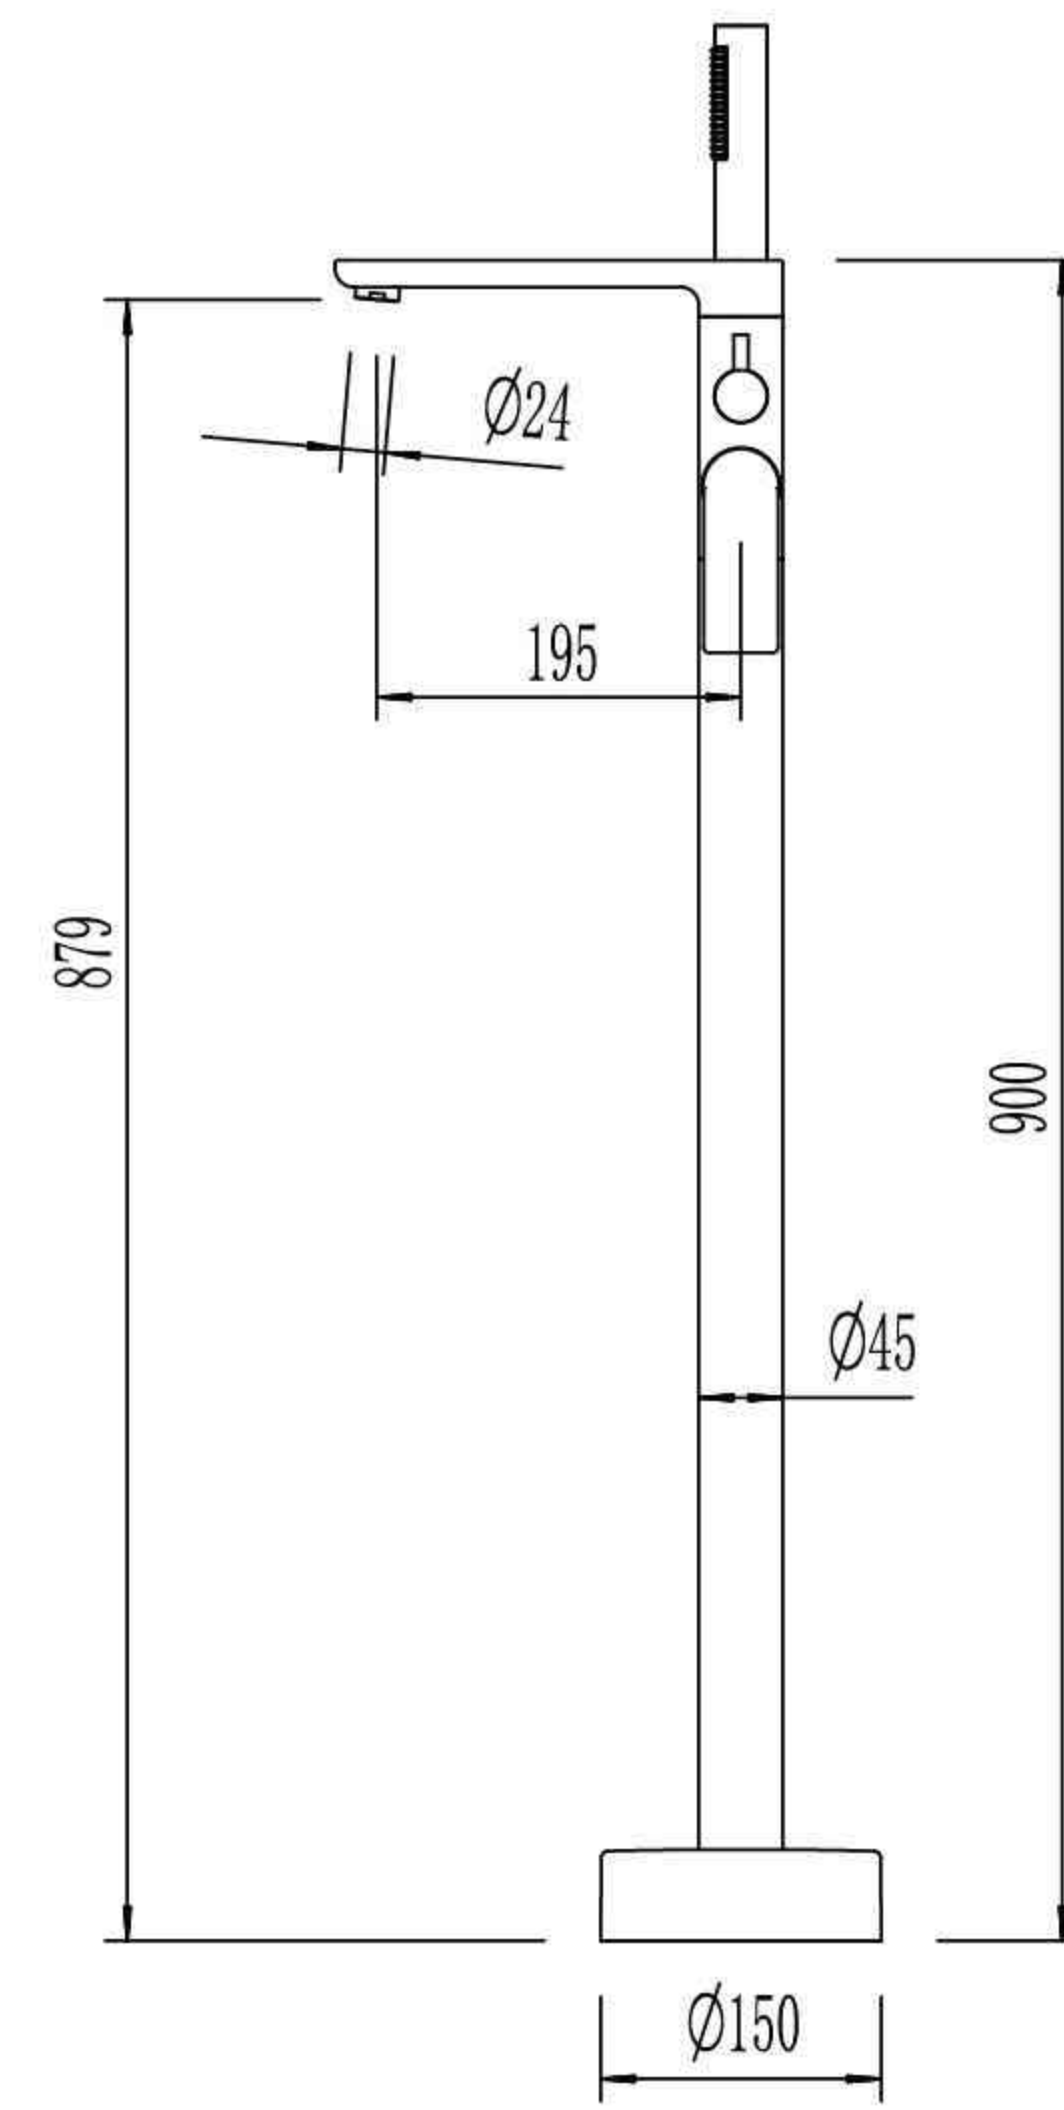

FS2070B
Free-standing Bathtub Mixer