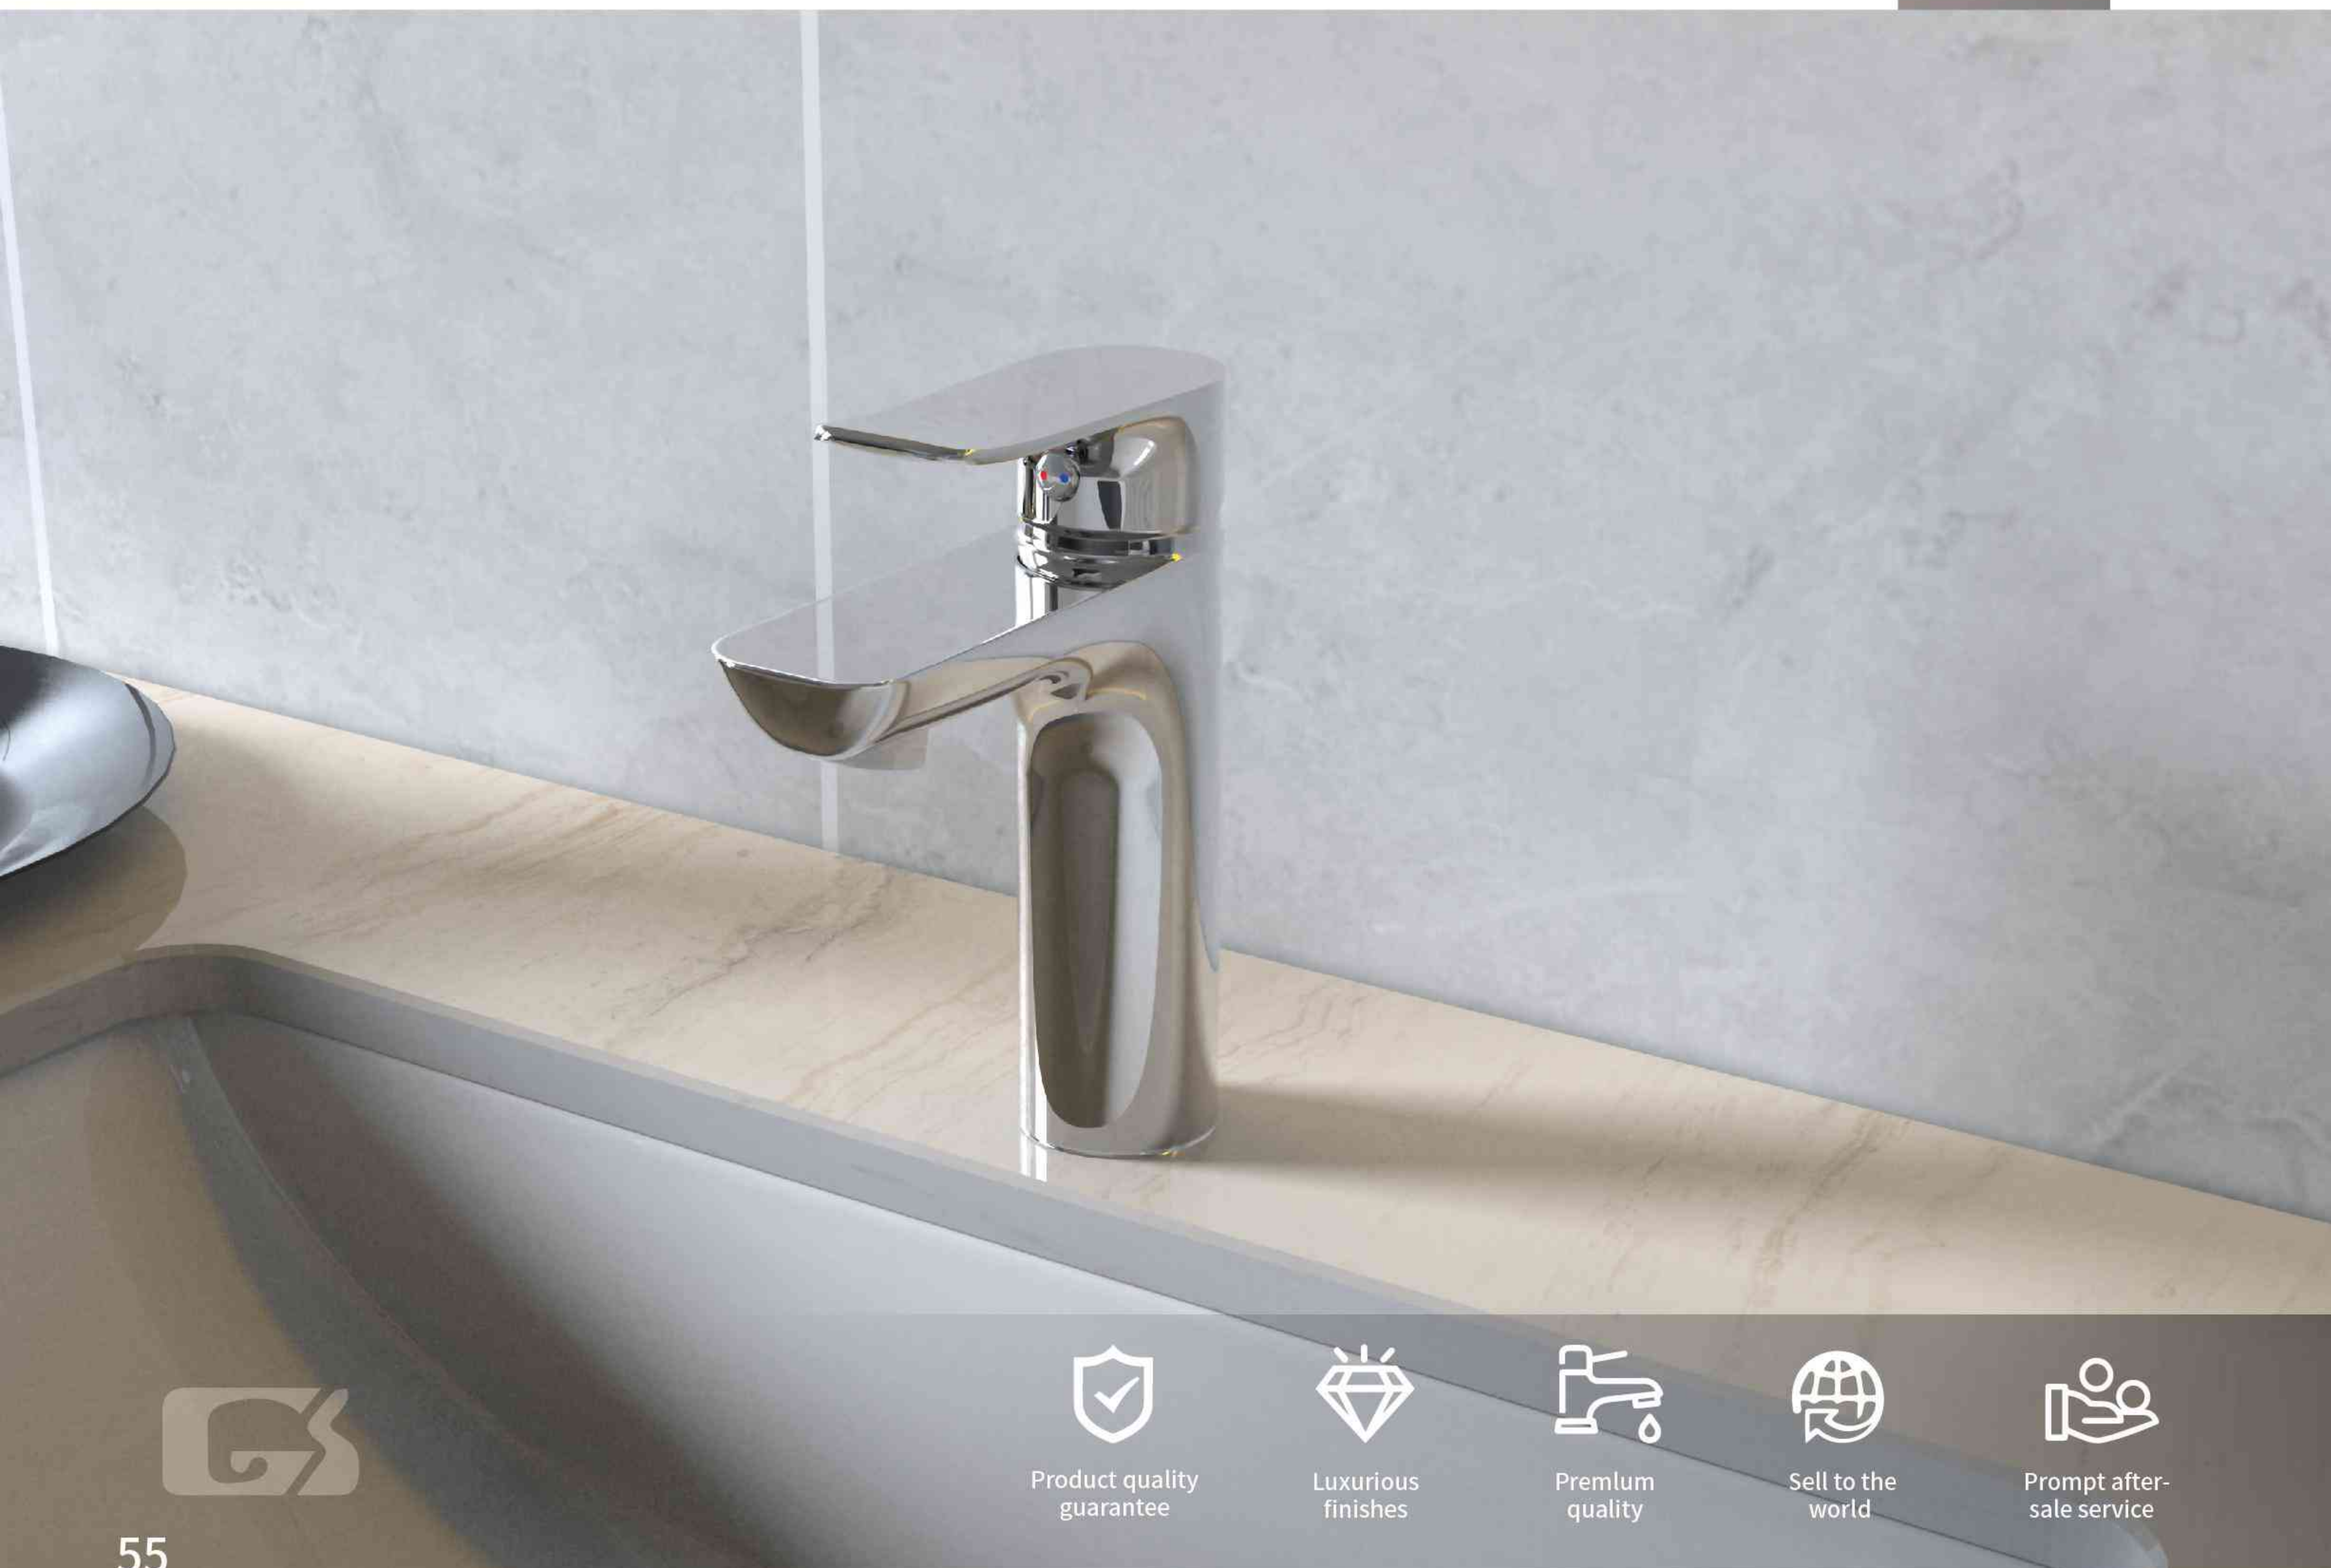

**MO0153M-BG**

Single Lever Basin Mixer

- Product quality guarantee
- Luxurious finishes
- Premium quality
- Sell to the world
- Prompt after-sale service