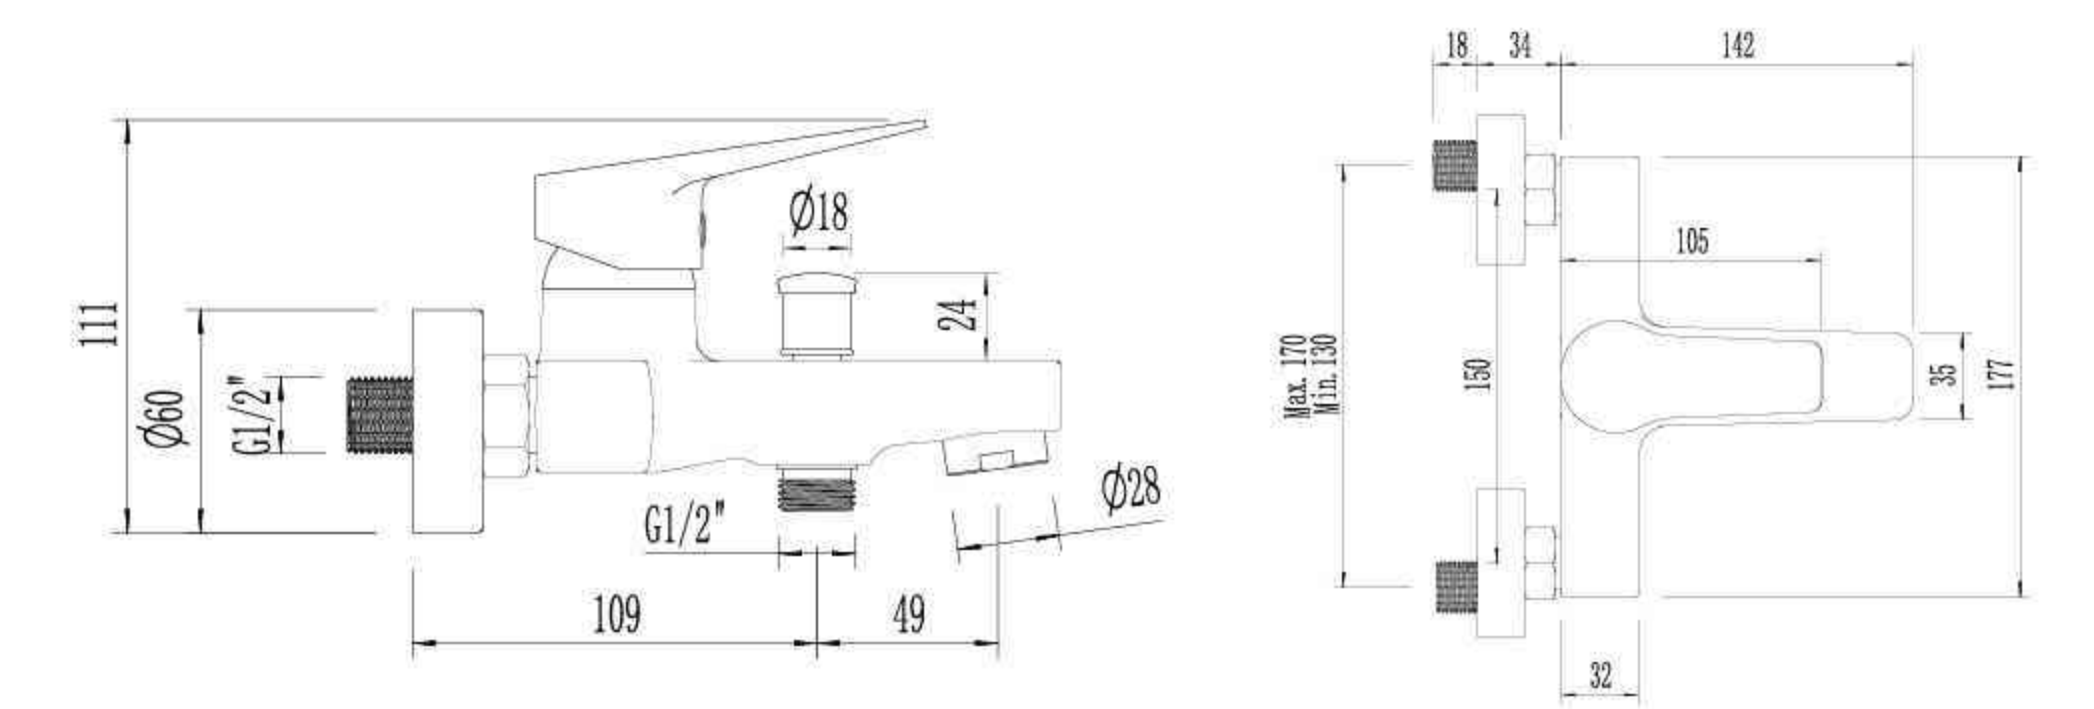

AURORA

- AU0160L   ▶ AU0160L-GM
- AU0160H   ▶ AU0160L-GM
- AU1360   ▶ AU0160L-BG
- AU1860

Product quality guarantee

Luxurious finishes

Premium quality

Sell to the world

Prompt after-sale service