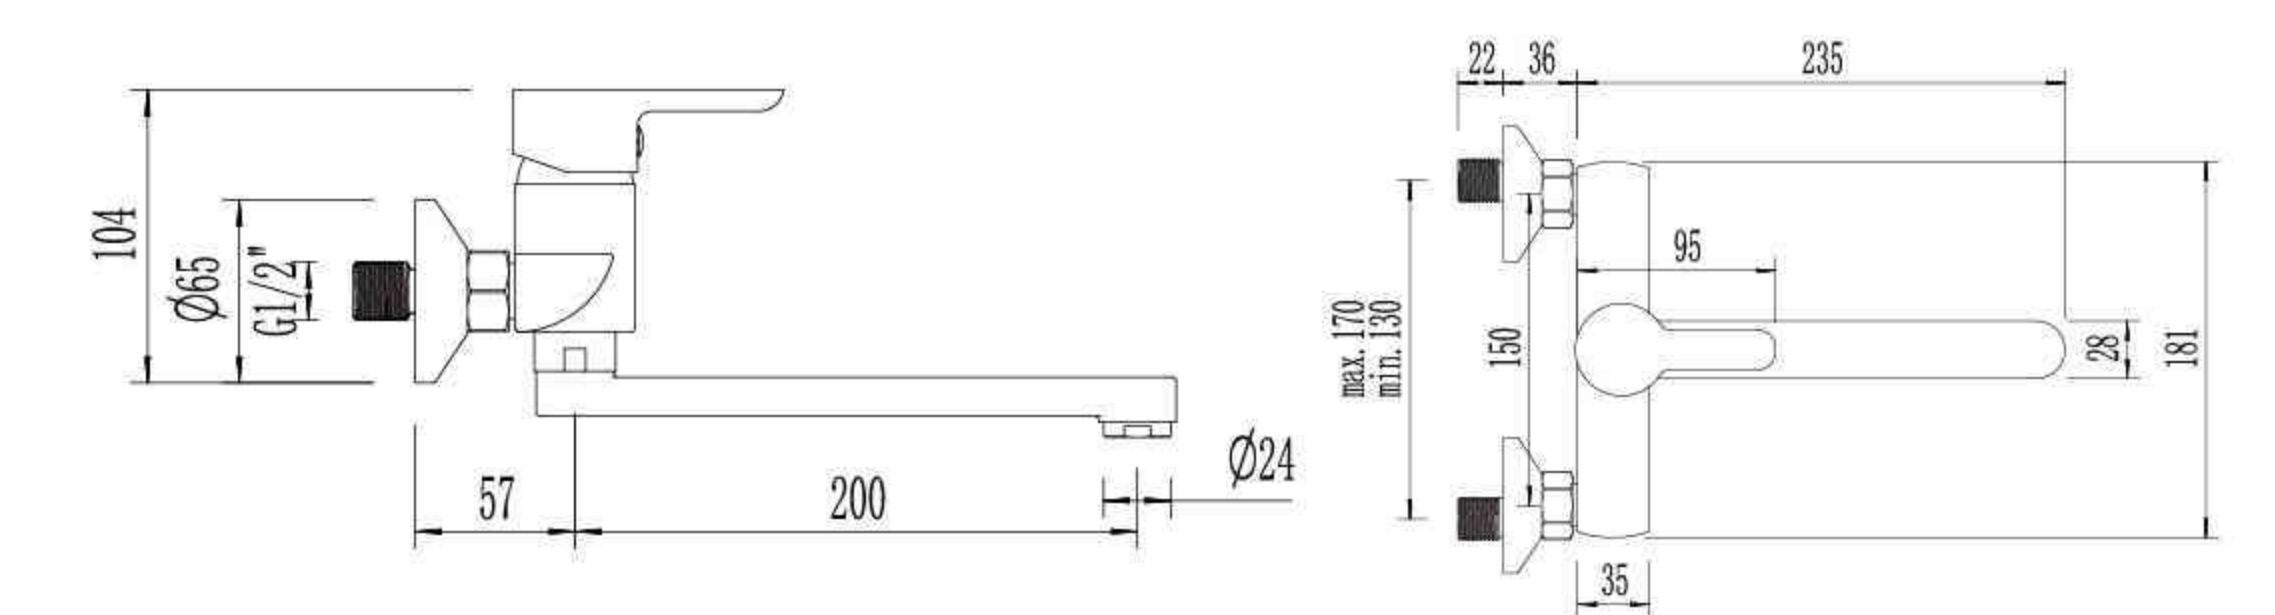

**ZE0106H**

Single Lever High Basin Mixer

**ZE1506**

Single Lever Wall-Mounted Kitchen Mixer

**ZE1306**

Single Lever Bath Mixer

Product quality guarantee

Luxurious finishes