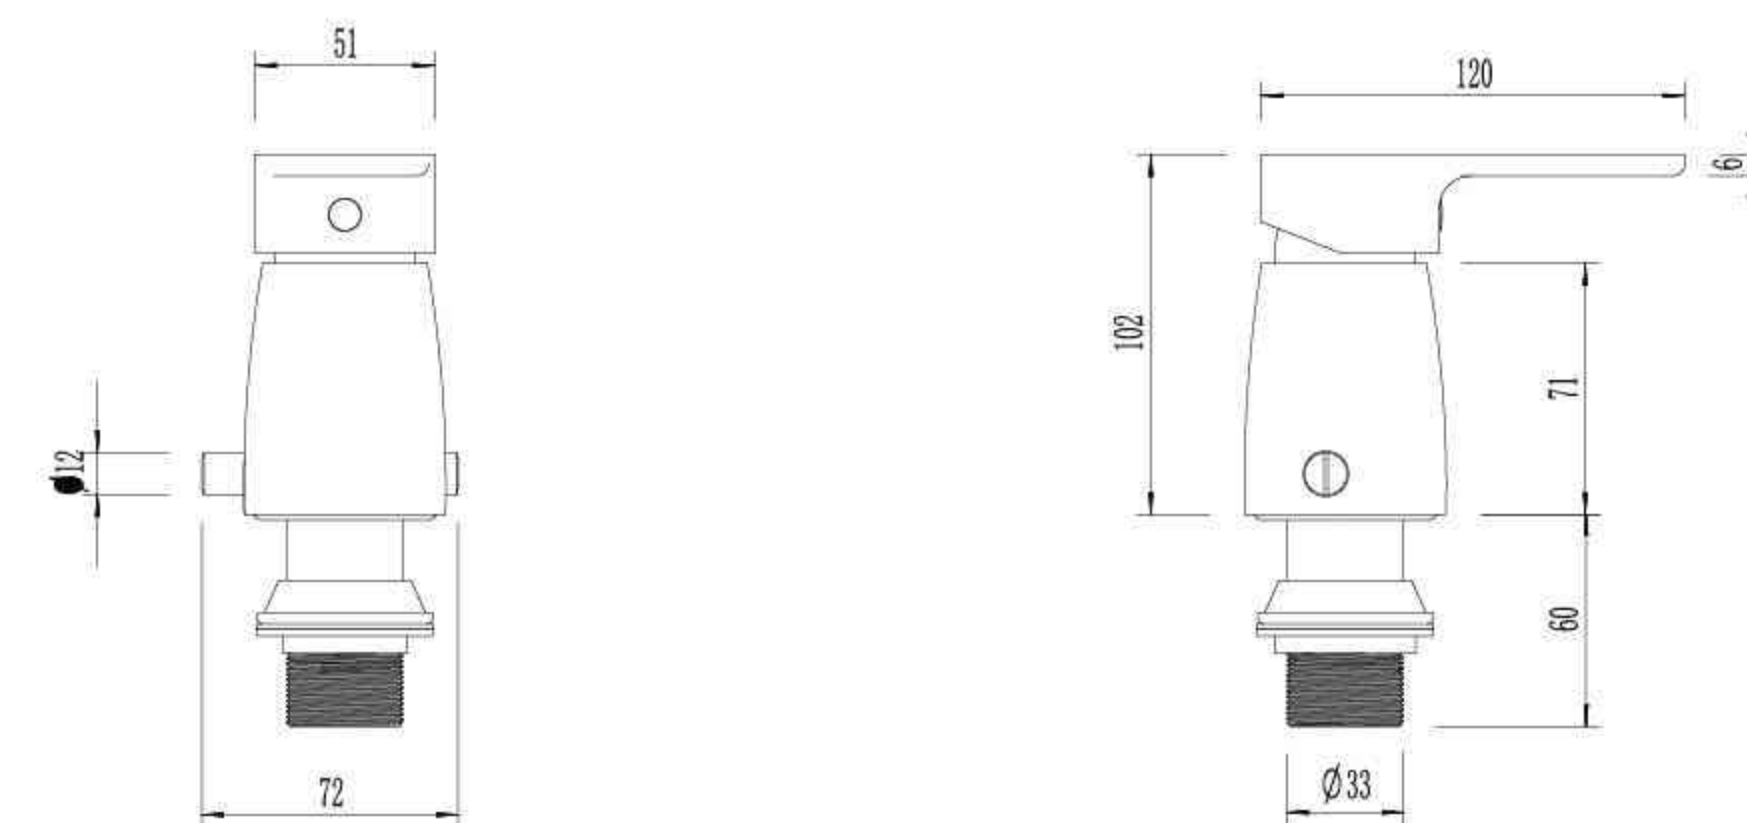

Single Lever Bidet Mixer

AS1242

Single Lever Shower Mixer

AS0542

Single Lever Bidet Mixer

AS1342

Single Lever Bath Mixer