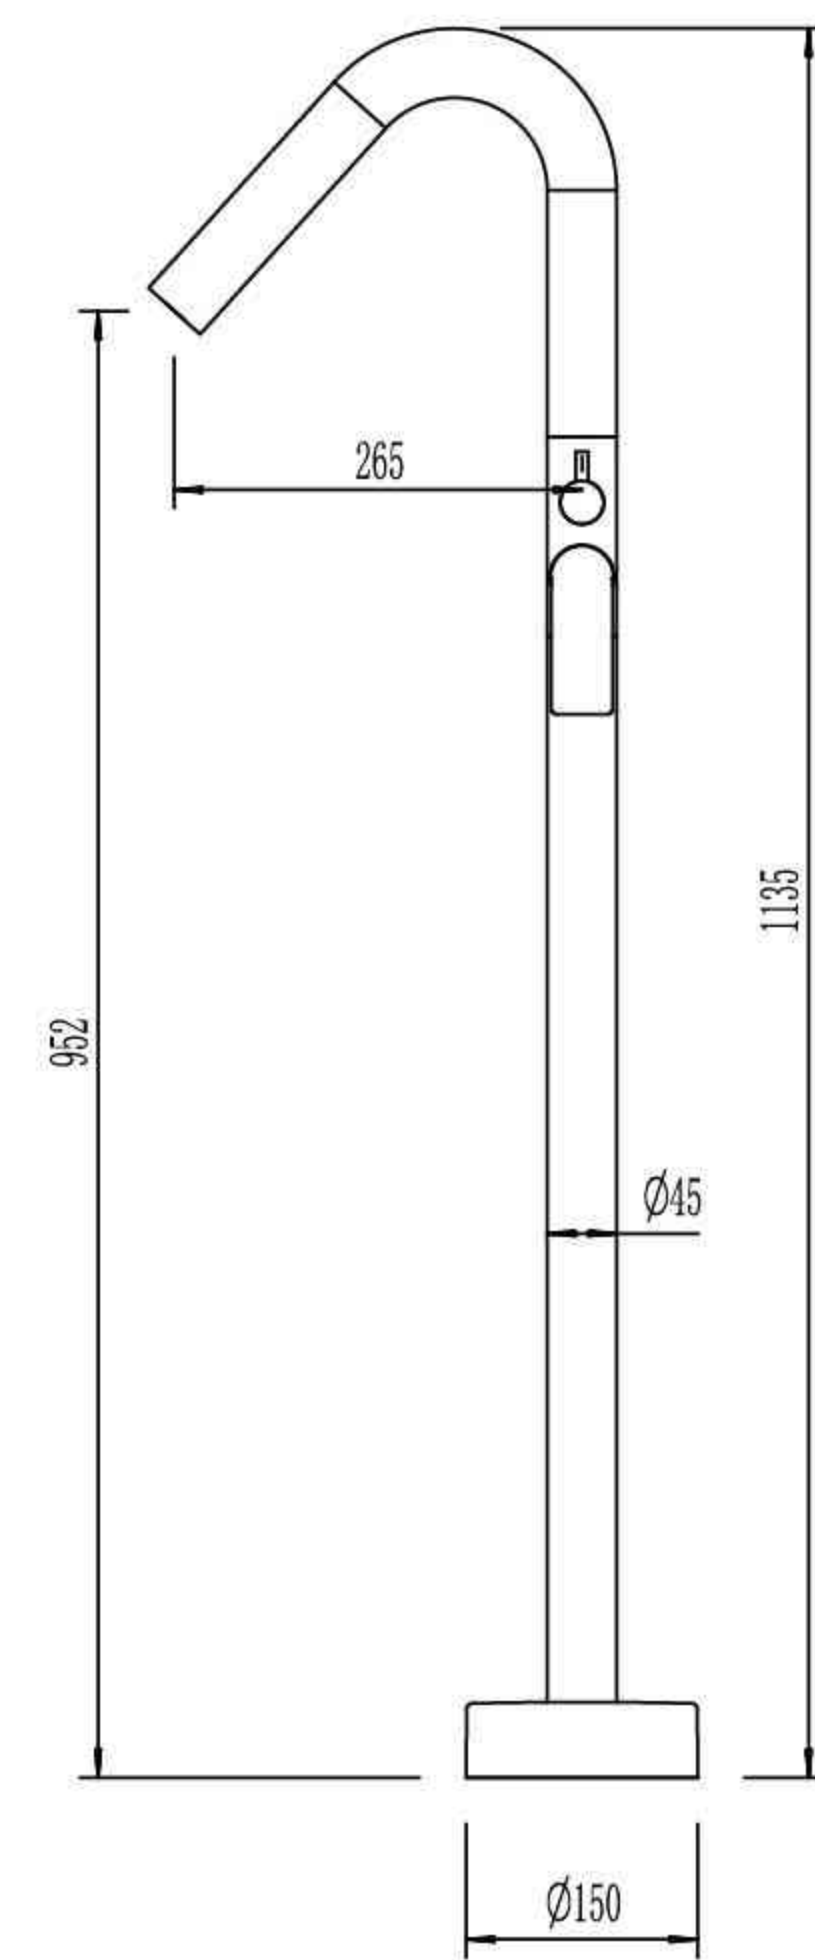

FS2020
Free-standing Bathtub Mixer