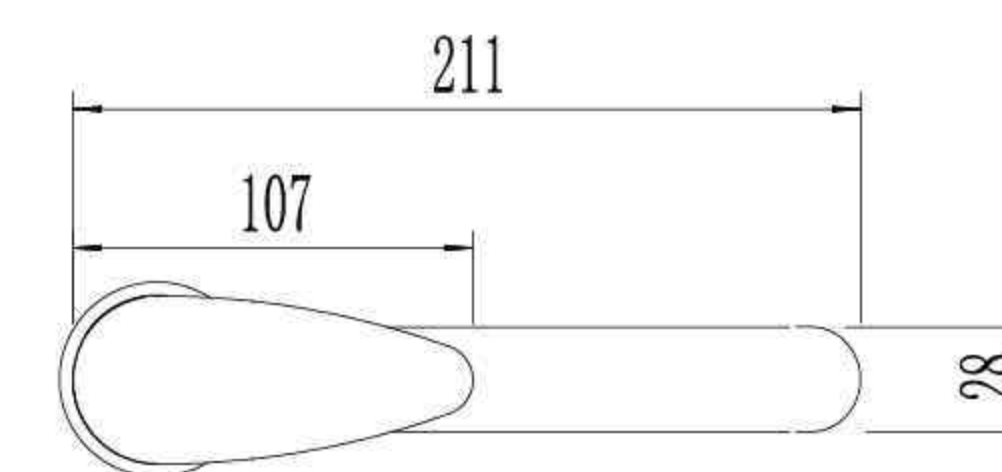

Single Lever Sink Mixer with Long Spout

NO1347

Single Lever Bath Mixer

NO0647B

Single Lever Sink Mixer with Short Spout