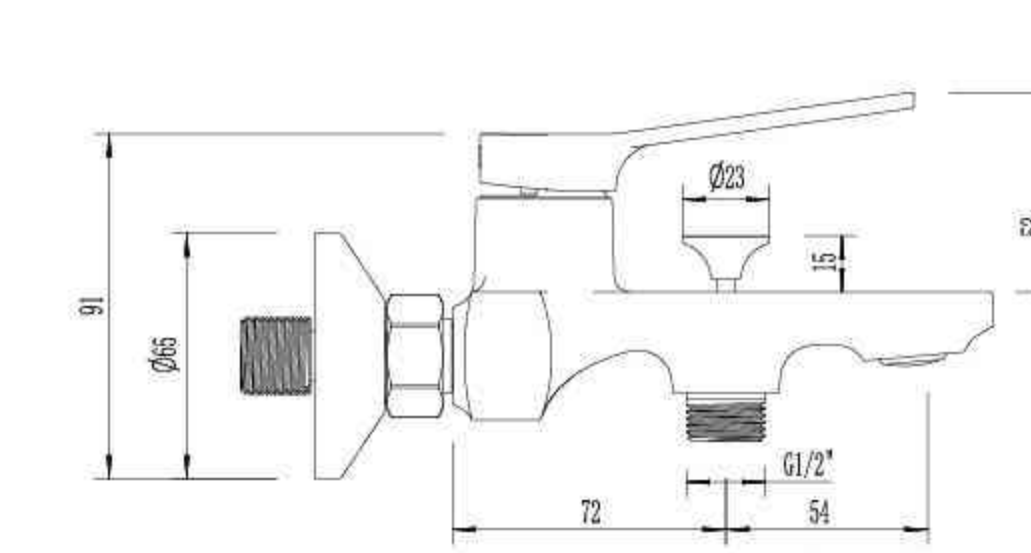

TI0371

Two Functional Single Lever Basin/Bath Mixer

TI1371

Single Lever Bath Mixer

TI1371-BK

Single Lever Bath Mixer

TI1371-GM

Single Lever Bath Mixer