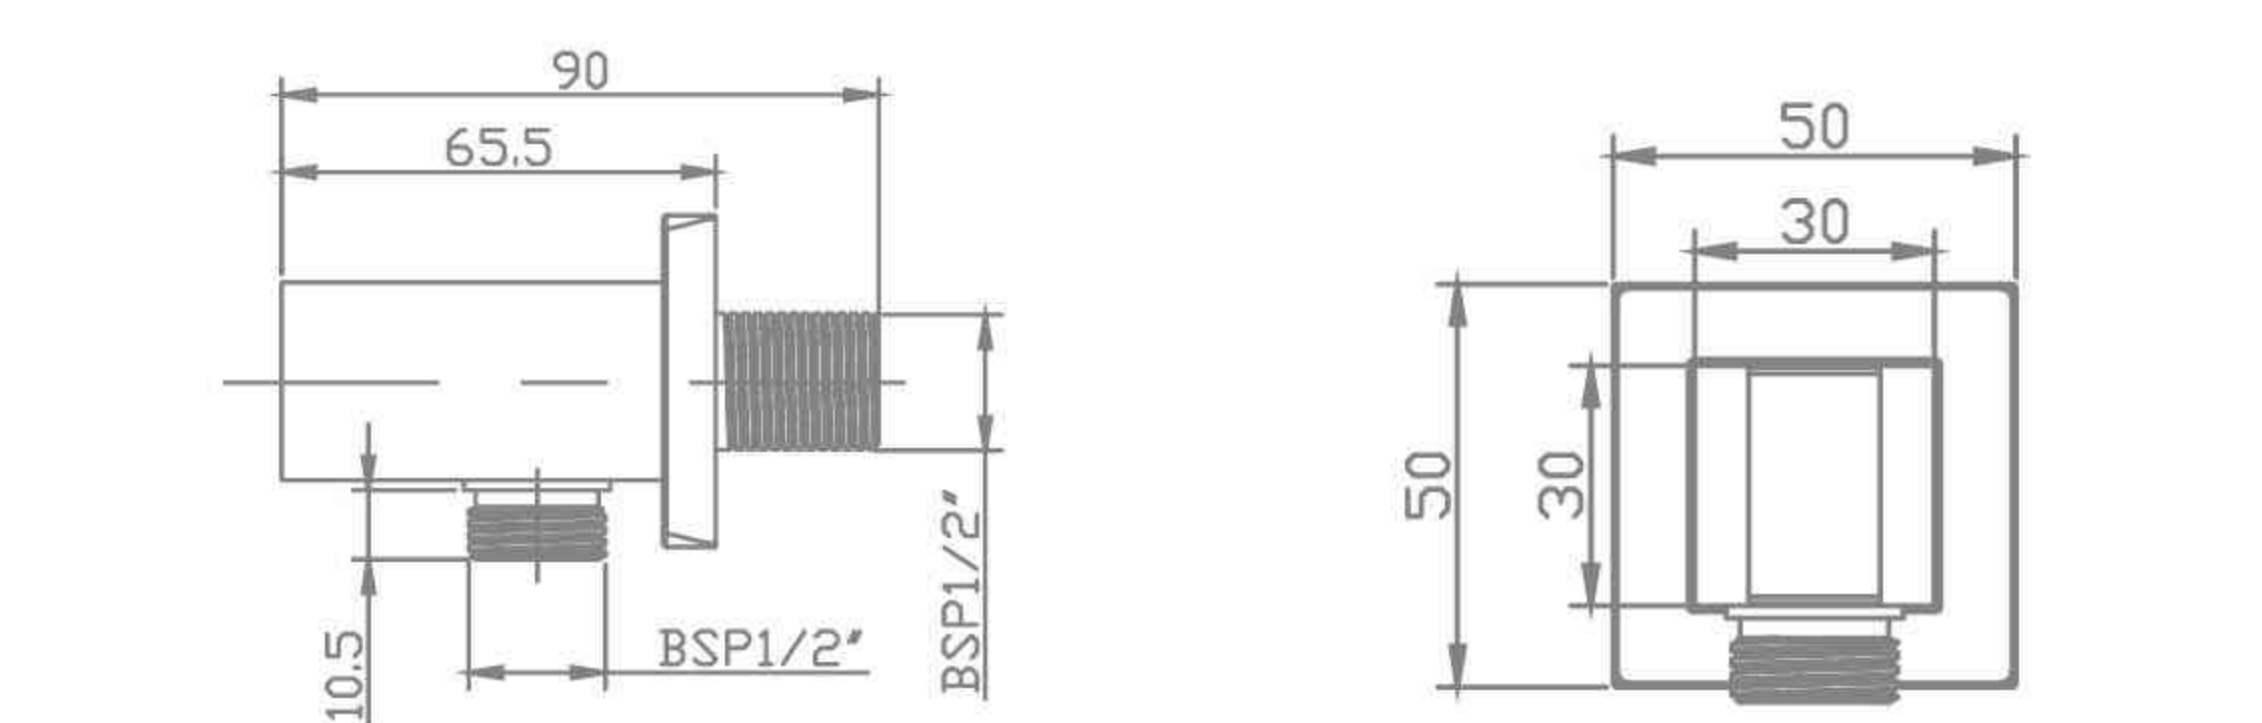

**DE2163**

Built-in Bidet Mixer

**DE20**

Shower Head Bracket

**DE63**

Shower Head Bracket

**DE2163-BN**

Built-in Bidet Mixer