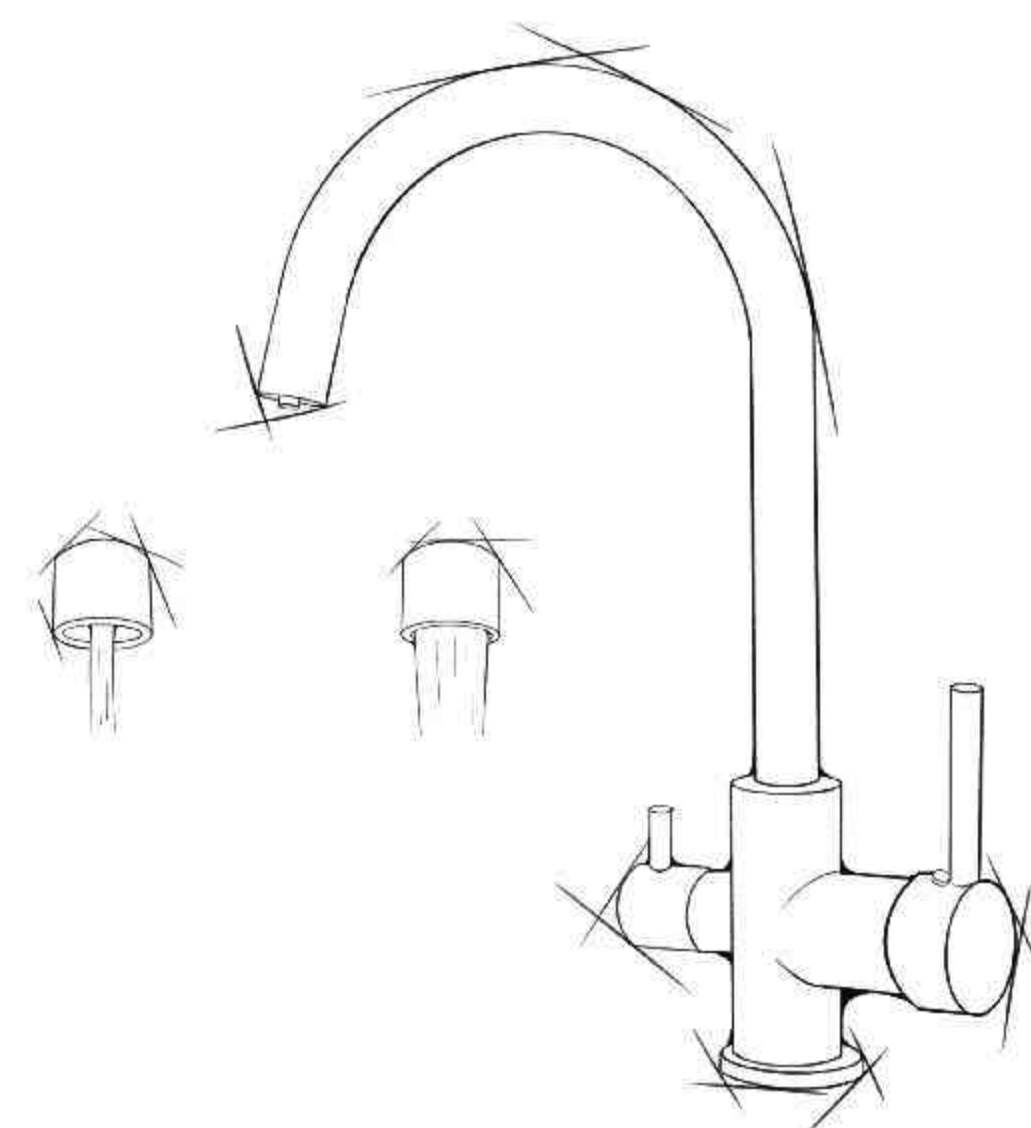

Drinking Water Mixer

PU0820C

Drinking Water Mixer

PU0820C-BK

Drinking Water Mixer

- ▶ PU0820A    ▶ PU0820A-BG
- ▶ PU0820B   ▶ PU0820B-GM
- ▶ PU0820C   ▶ PU0820C-BK

Product quality guarantee

Luxurious finishes