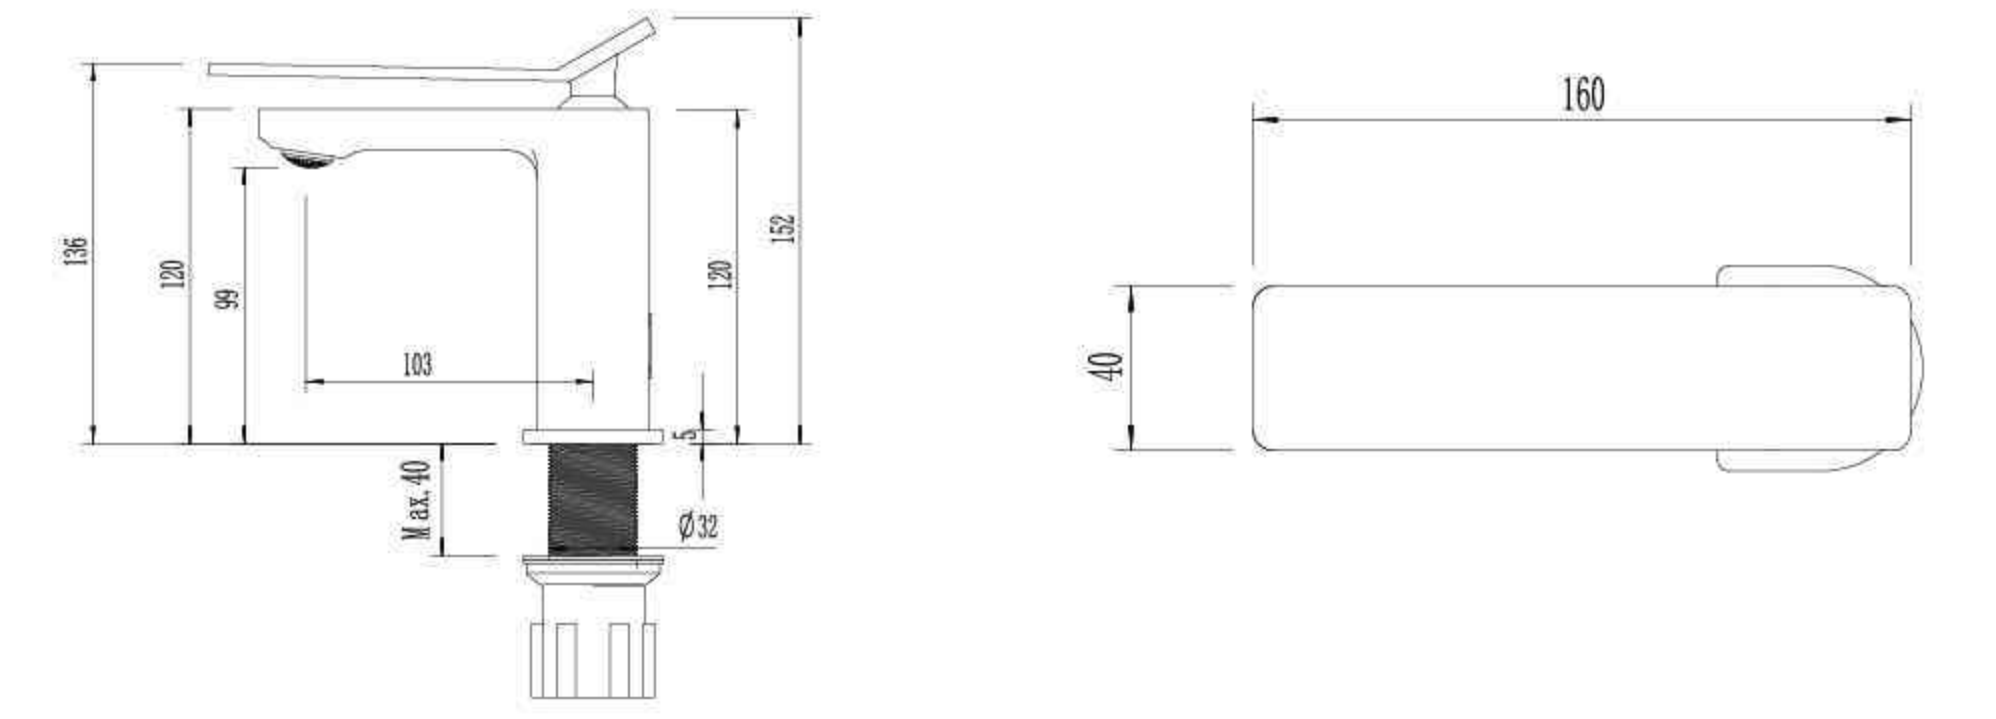

## ZE0174

Single Lever Basin Mixer