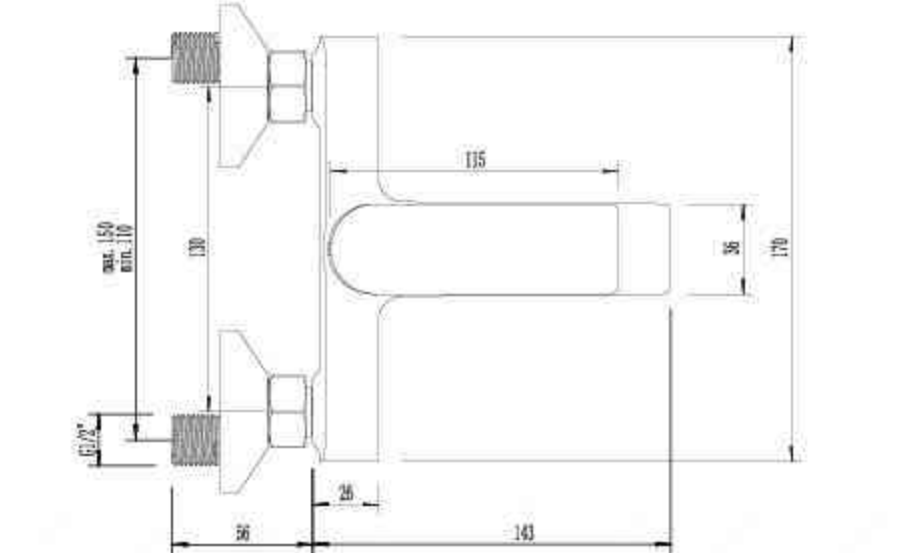

TI0371

Two Functional Single Lever Basin/Bath Mixer

TI1371

Single Lever Bath Mixer

TI1371-BK

Single Lever Bath Mixer

TI1371-GM

Single Lever Bath Mixer