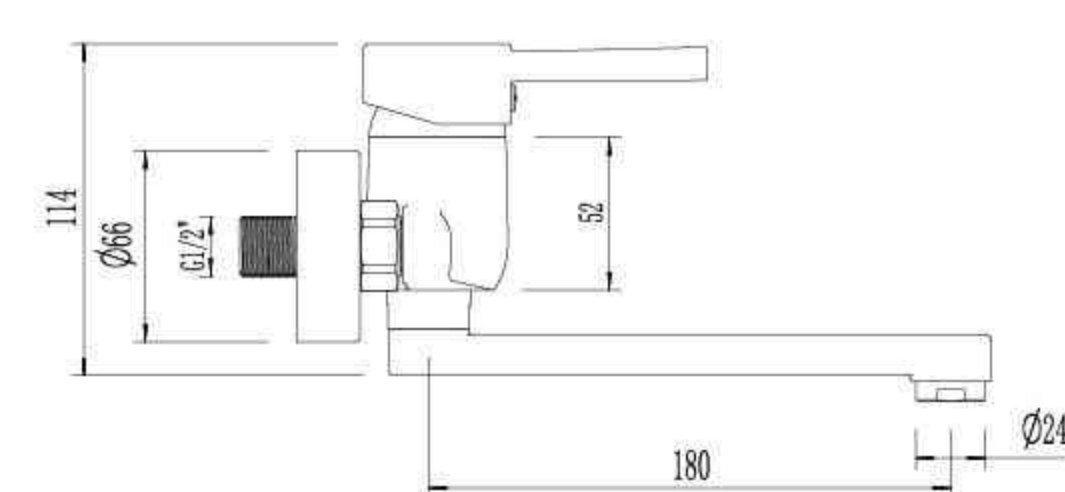

GO0820B

Single Lever Sink Mixer

GO1620

Single Lever Concealed Basin Mixer

GO1520

Single Lever Wall-Mounted Kitchen Mixer

GO1820

Single Lever Concealed Diverter Mixer