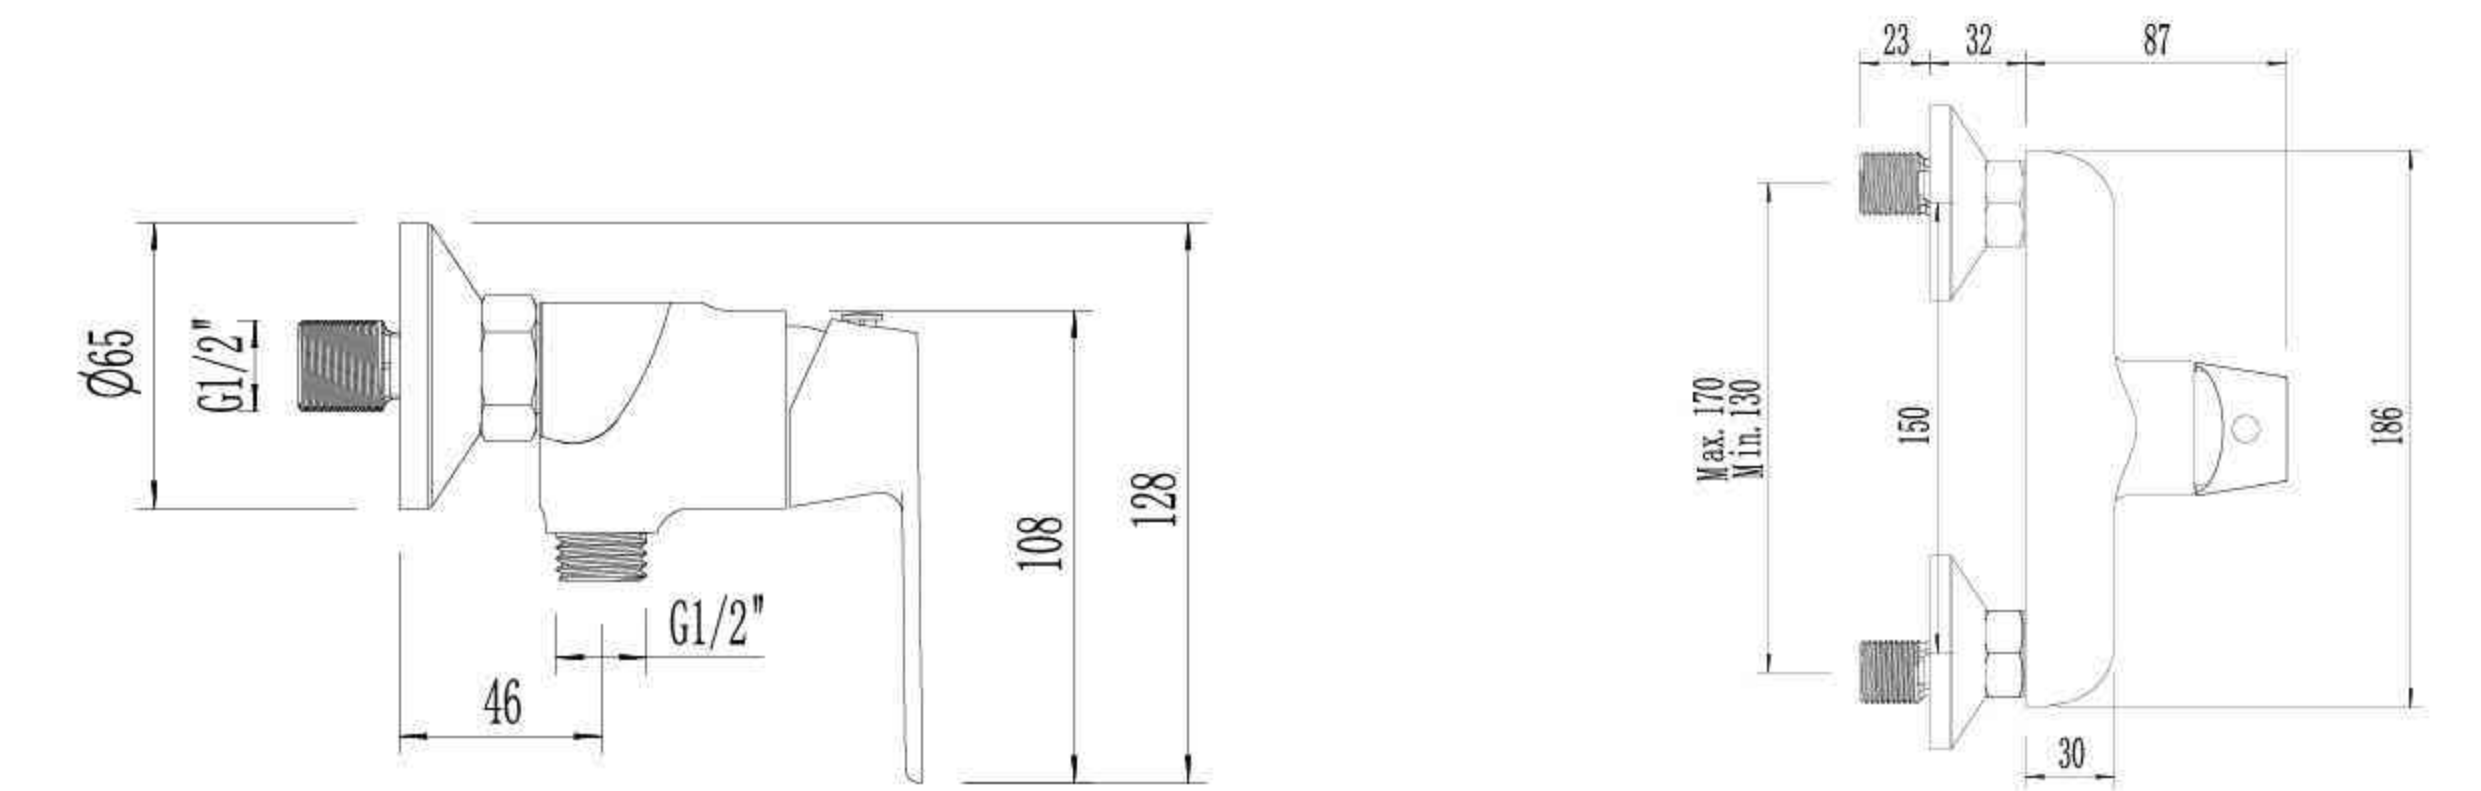

DARPHIE

- DA0159 ▶ DA0159-BK
- DA1259 ▶ DA0159-RG
- DA1359 ▶ DA0159-BG
- DA0159-GM