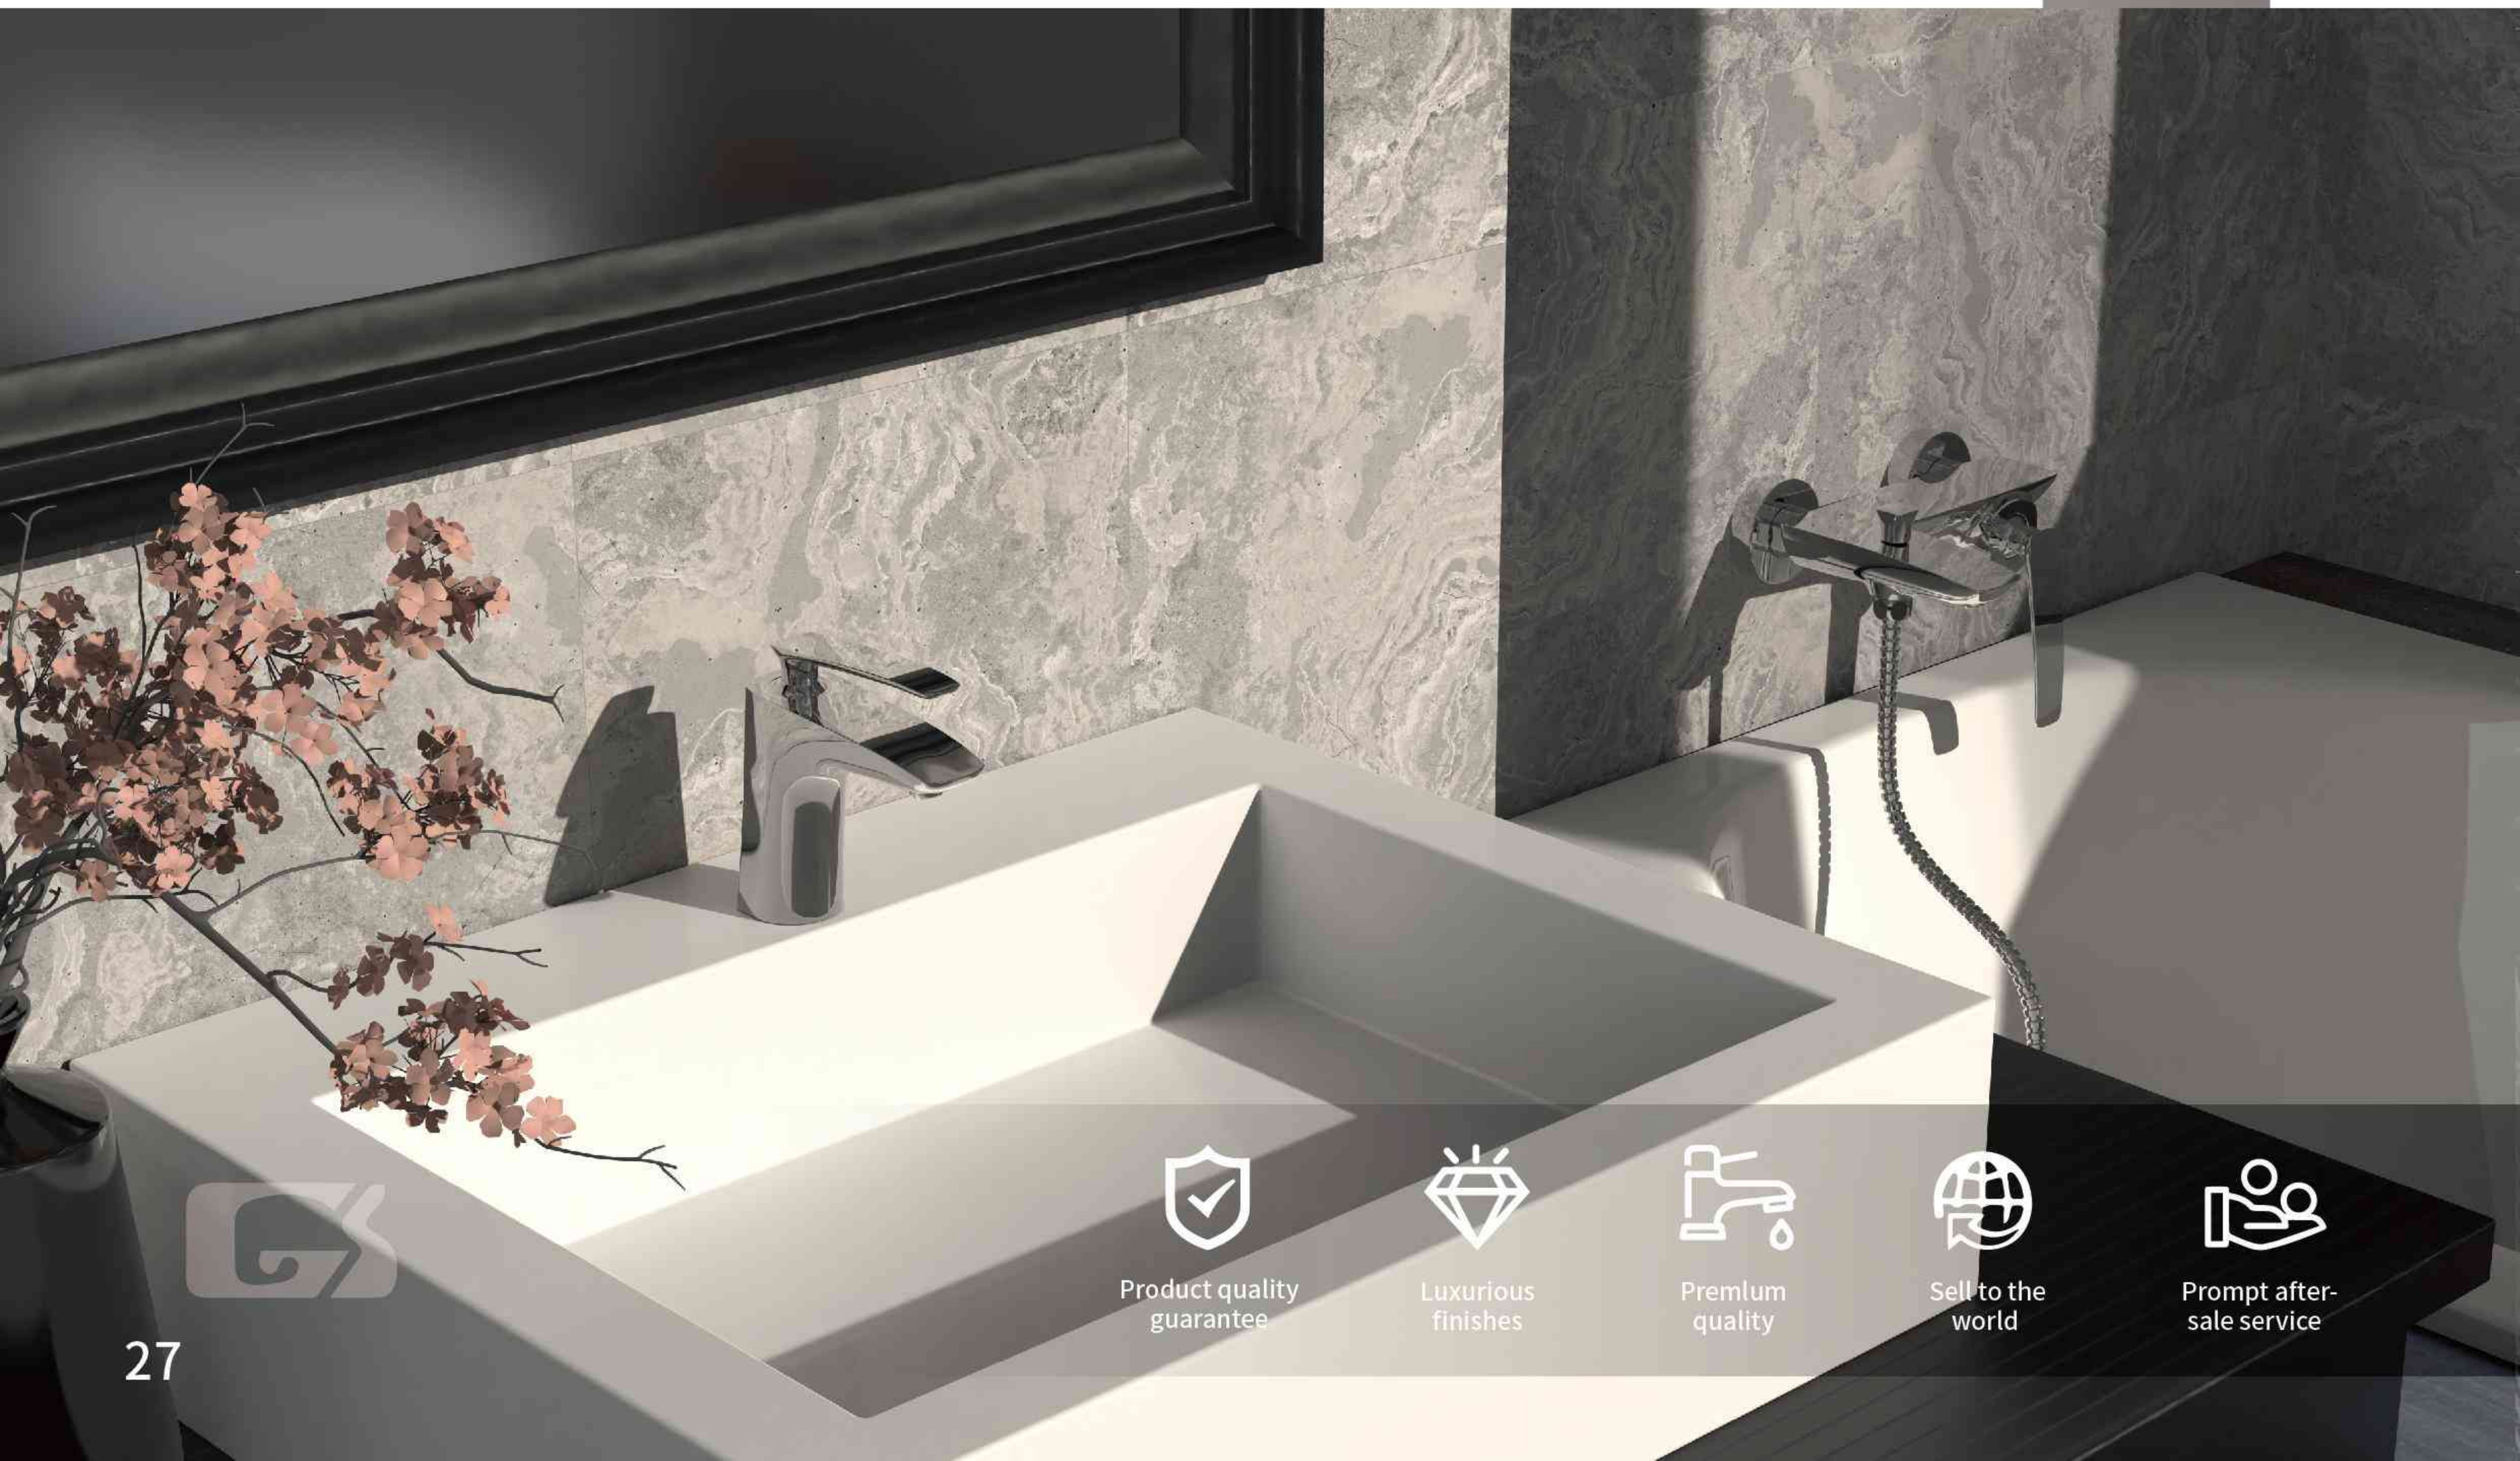

**CE0851**

Single Lever Sink Mixer

**CE1251**

Single Lever Shower Mixer

**CE1351**

Single Lever Bath Mixer

Product quality guarantee

Luxurious finishes