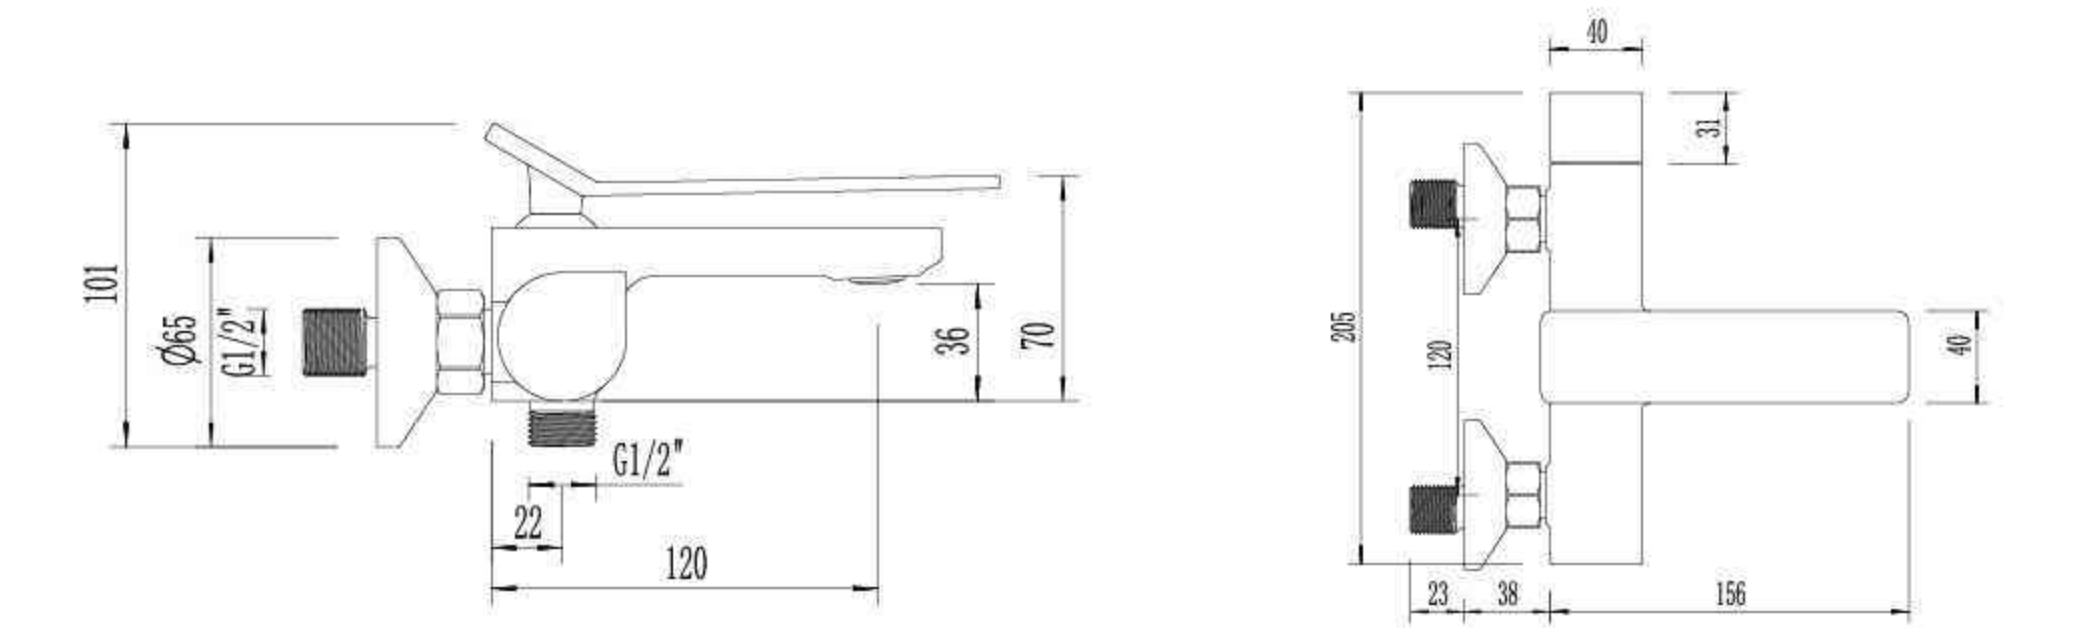

ZENITH

ZE0174

- ZE0174
- ZE0174-BN
- ZE1374
- ZE0174-GM
- ZE0174-BG
- ZE0174-RG
- ZE0174-BK
- ZE0174-WT

ZE0174

ZE1374

ZE0174-BG

ZE0174-BK

ZE0174-BN

ZE0174-GM

ZE0174-RG

ZE0174-WT