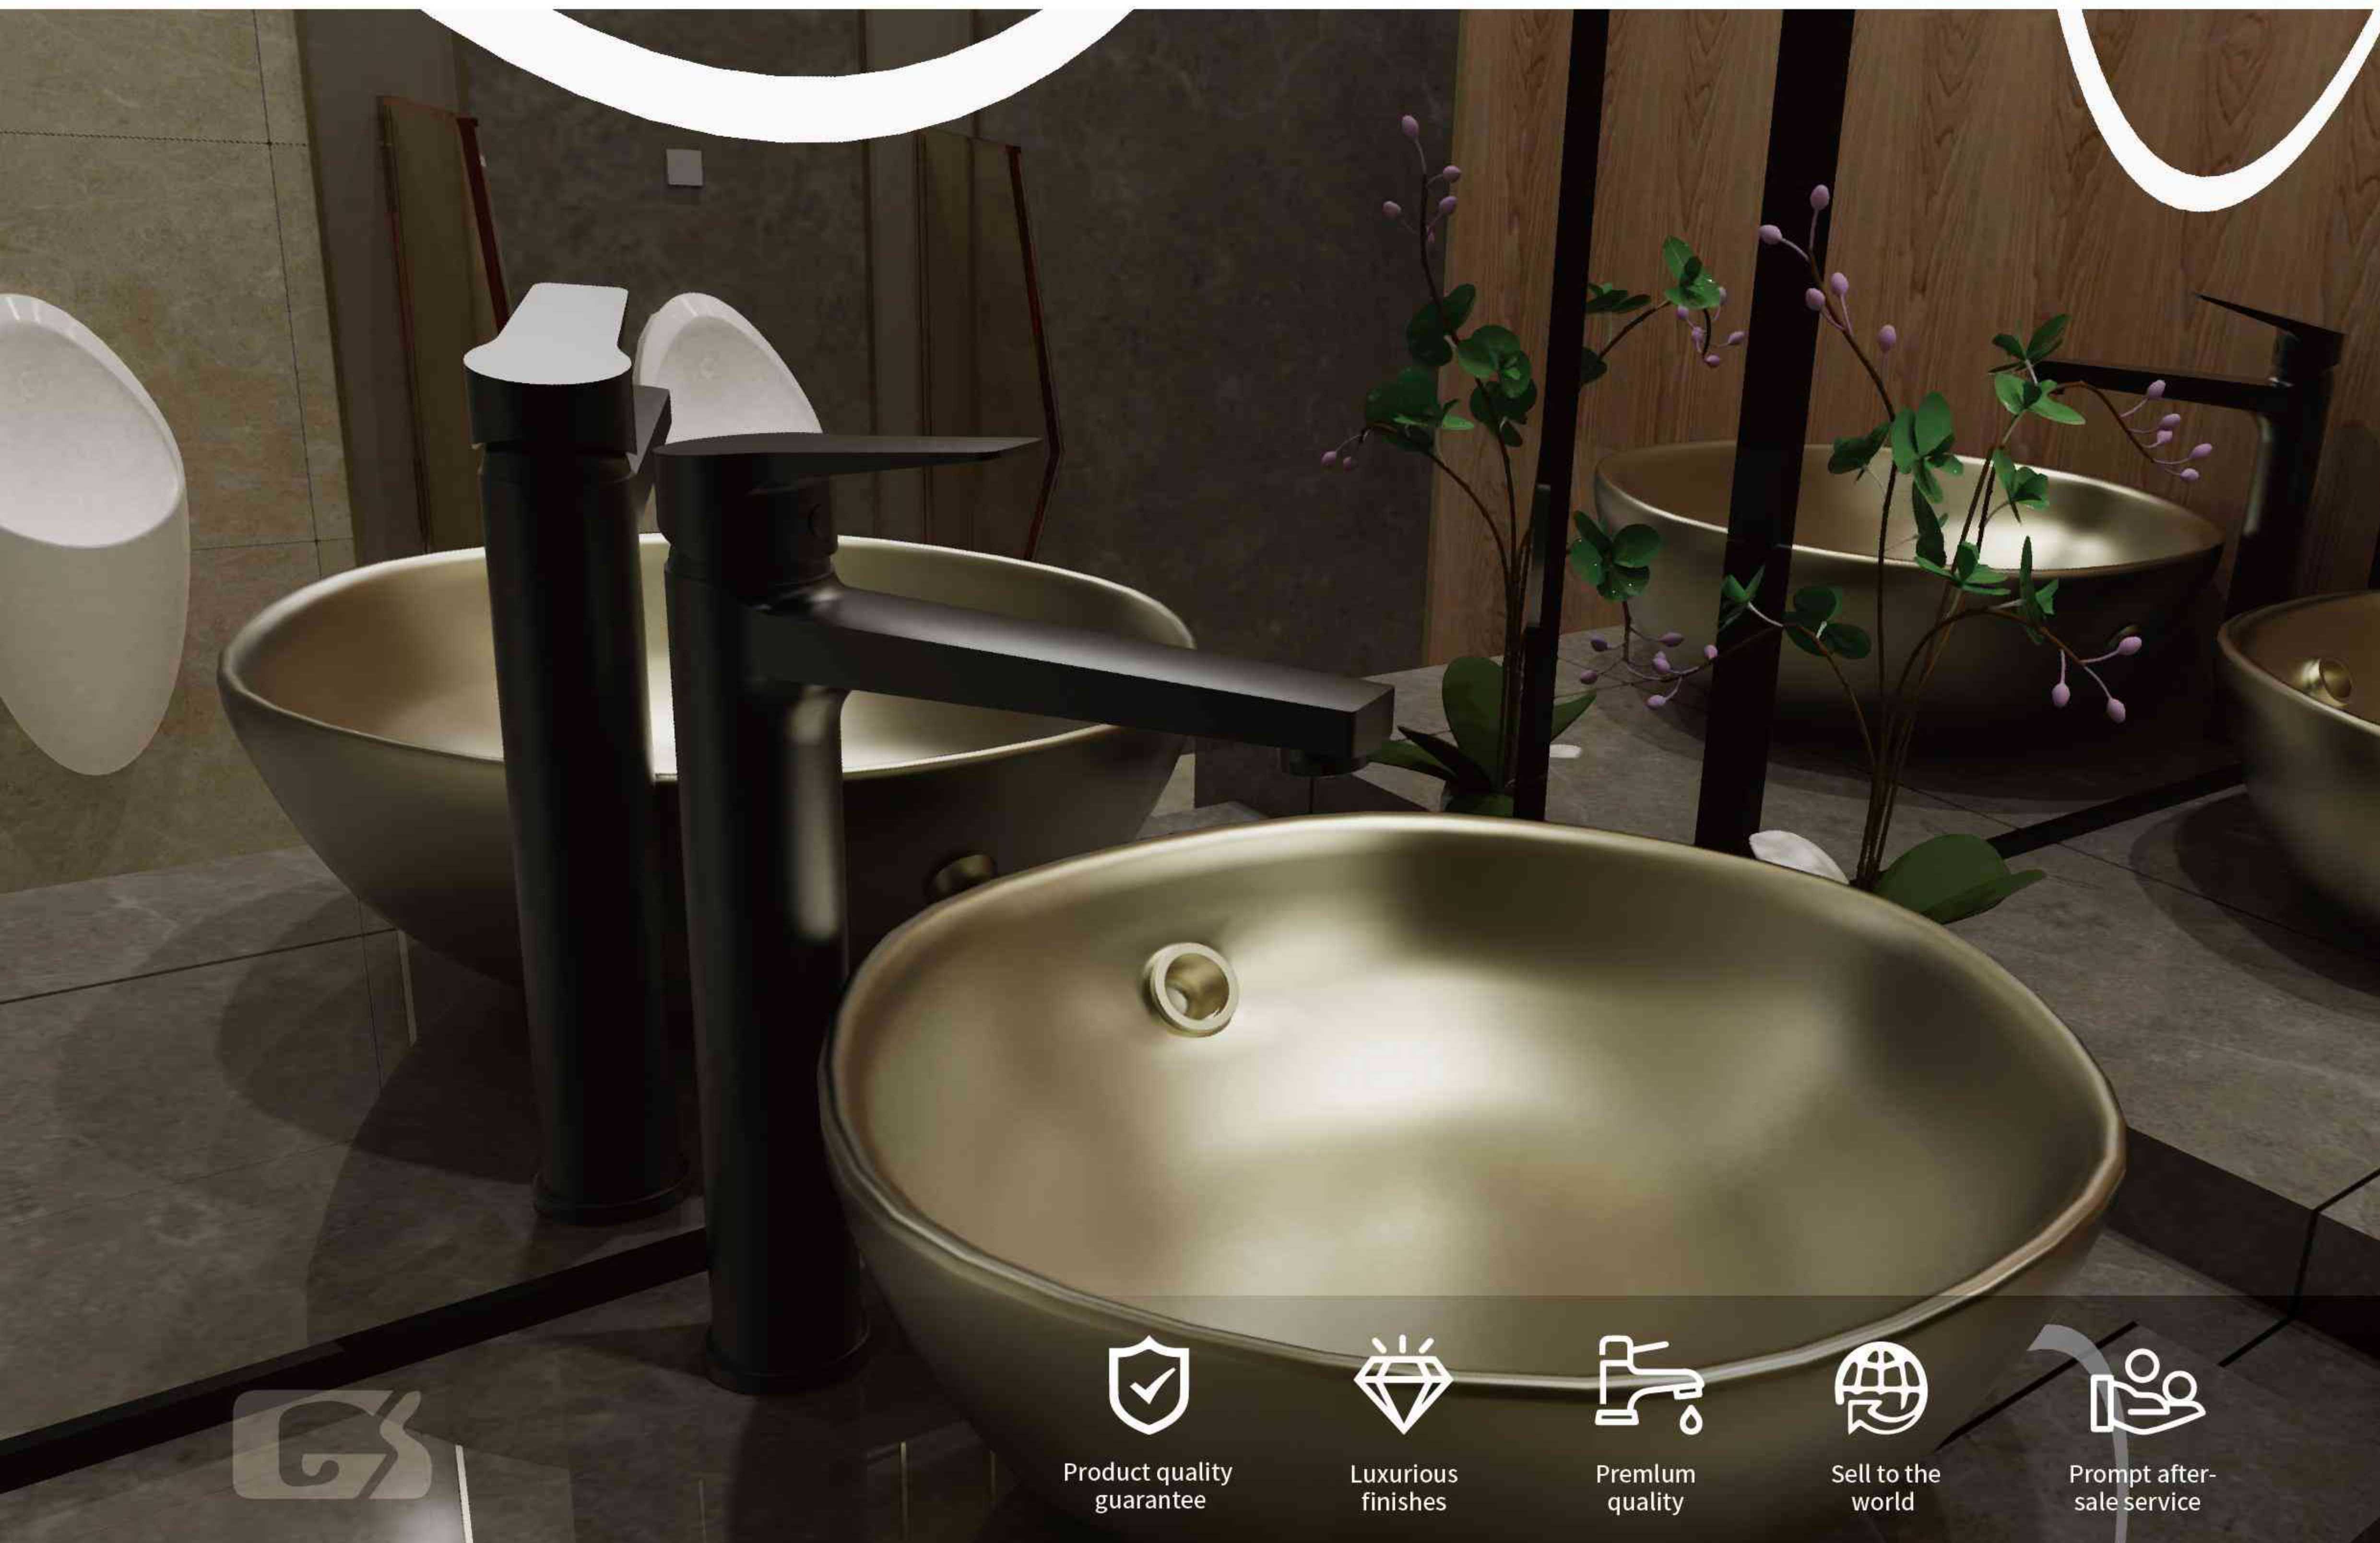

**AU0160L-BG**

Single Lever Basin Mixer

Product quality guarantee

Luxurious finishes

Premium quality

Sell to the world

Prompt after-sale service