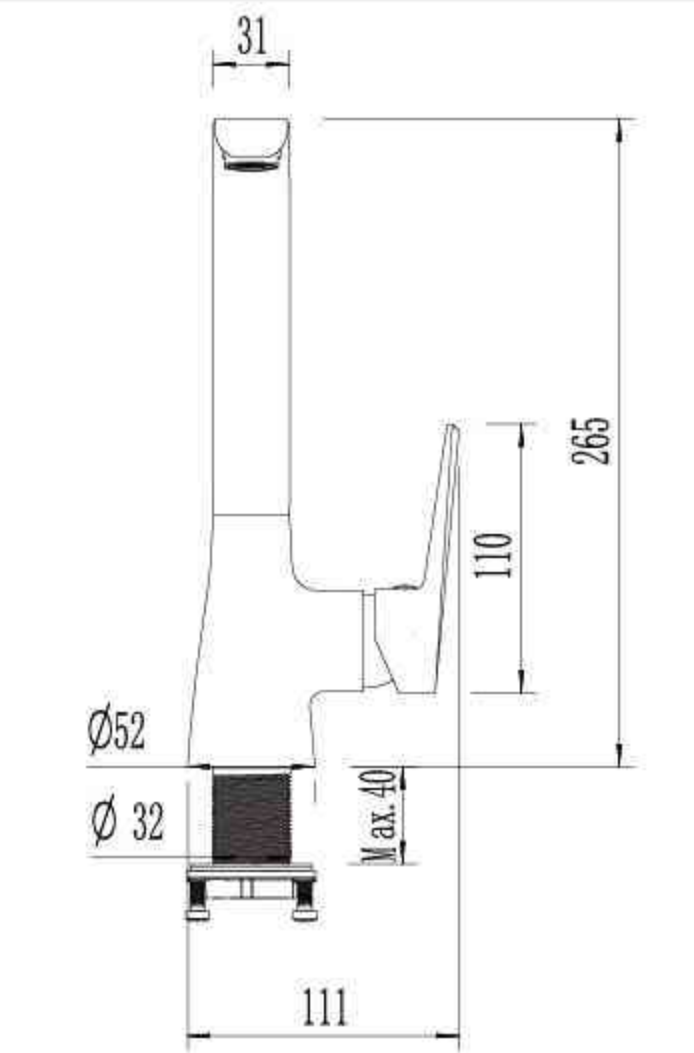

Single Lever Basin Mixer

DA0159-BG

Single Lever Basin Mixer

LINE

LI0158

Single Lever Basin Mixer

LI0858

Single Lever Sink Mixer