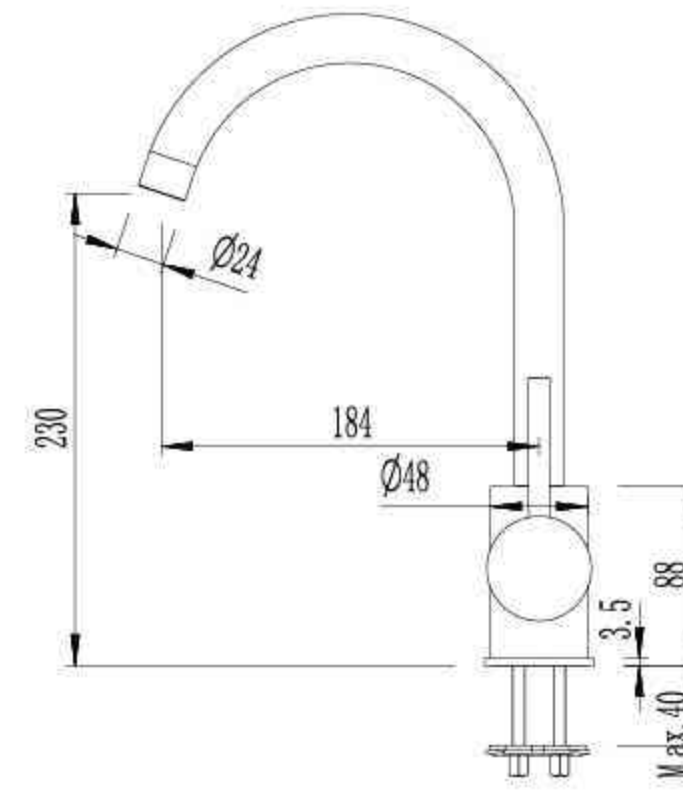

GO0420

Single Lever Bidet Mixer

GO1220

Single Lever Shower Mixer

GO0820A

Single Lever Sink Mixer

GO1320

Single Lever Bath Mixer