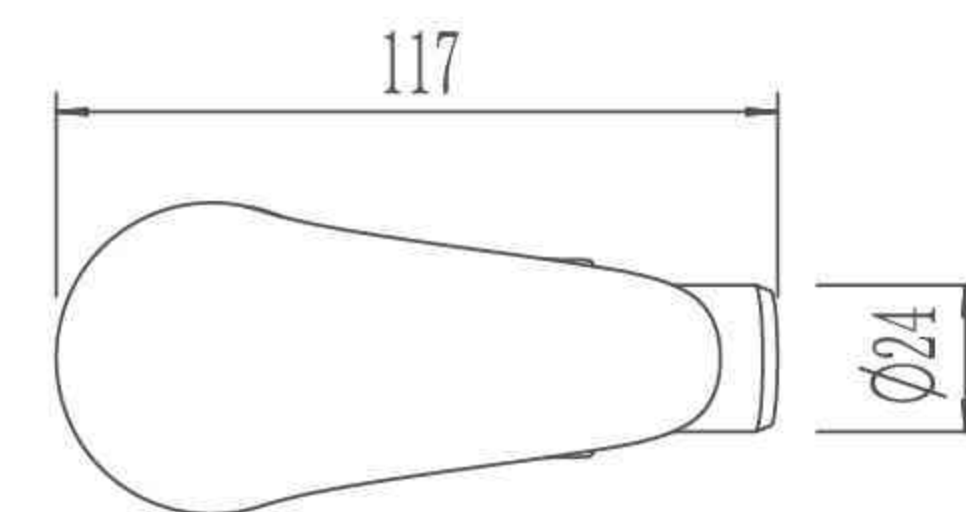

Single Lever Wall-Mounted Kitchen Mixer

EV0143C

Single Lever Basin Mixer

EV1243

Single Lever Shower Mixer

EV0443

Single Lever Bidet Mixer

EV1343