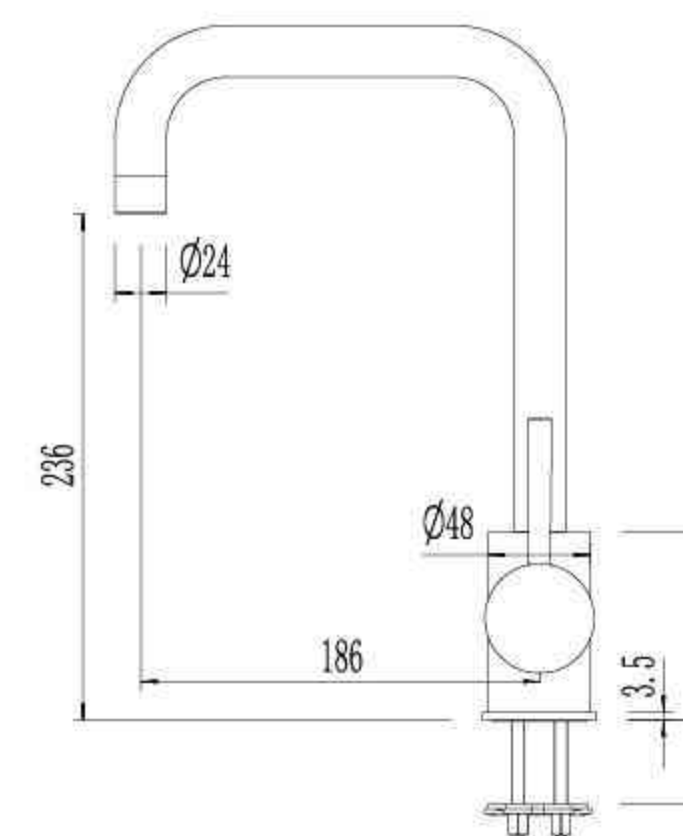

GO0120

GO1120

GO0420

GO1220

GO0820A

GO1320

GO0820B

GO1620

GO1520

GO1820