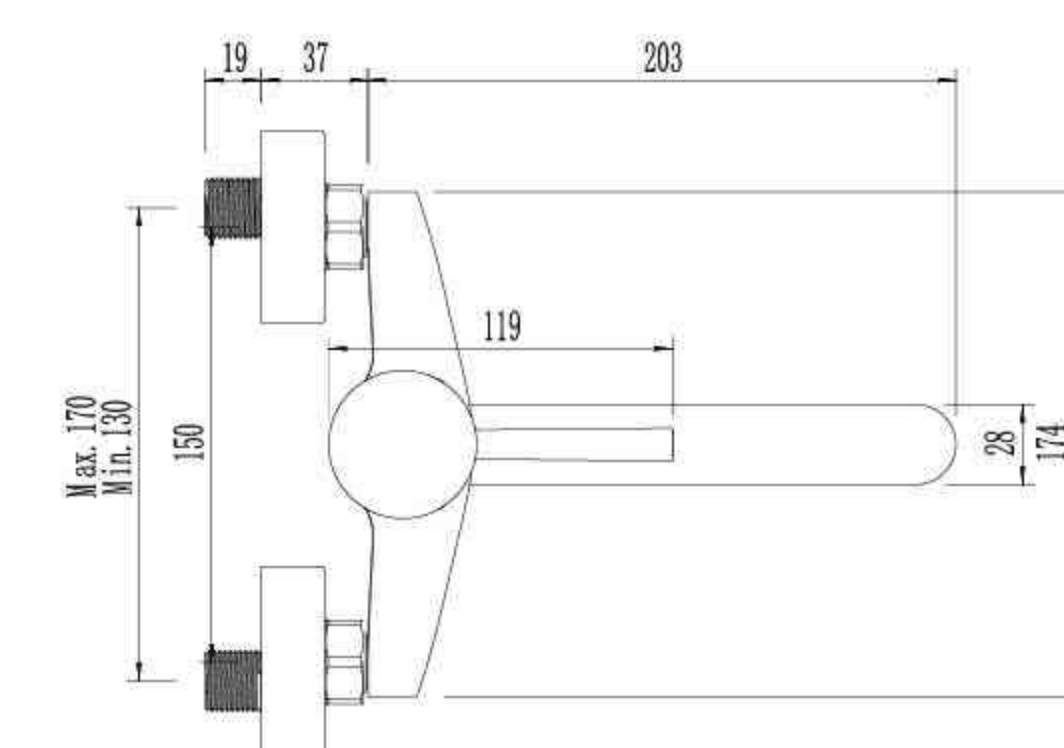

GO0820B

Single Lever Sink Mixer

GO1620

Single Lever Concealed Basin Mixer

GO1520

Single Lever Wall-Mounted Kitchen Mixer

GO1820

Single Lever Concealed Diverter Mixer