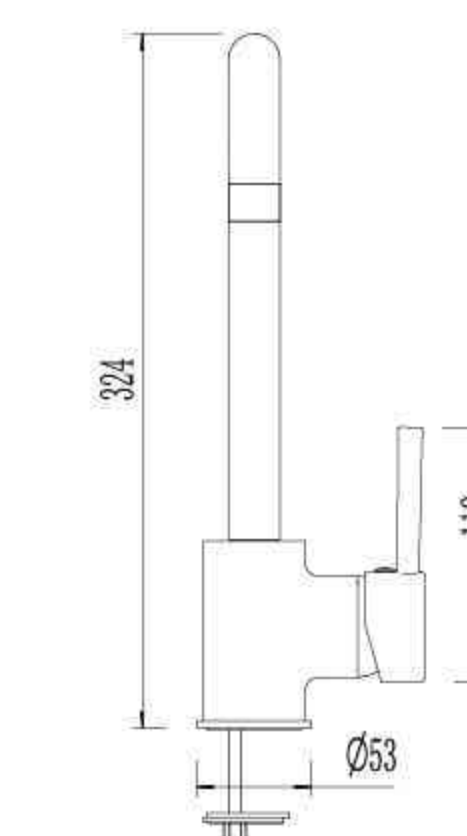

GO0120

GO1120

GO0420

GO1220

GO0820A

GO1320

GO0820B

GO1620

GO1520

GO1820