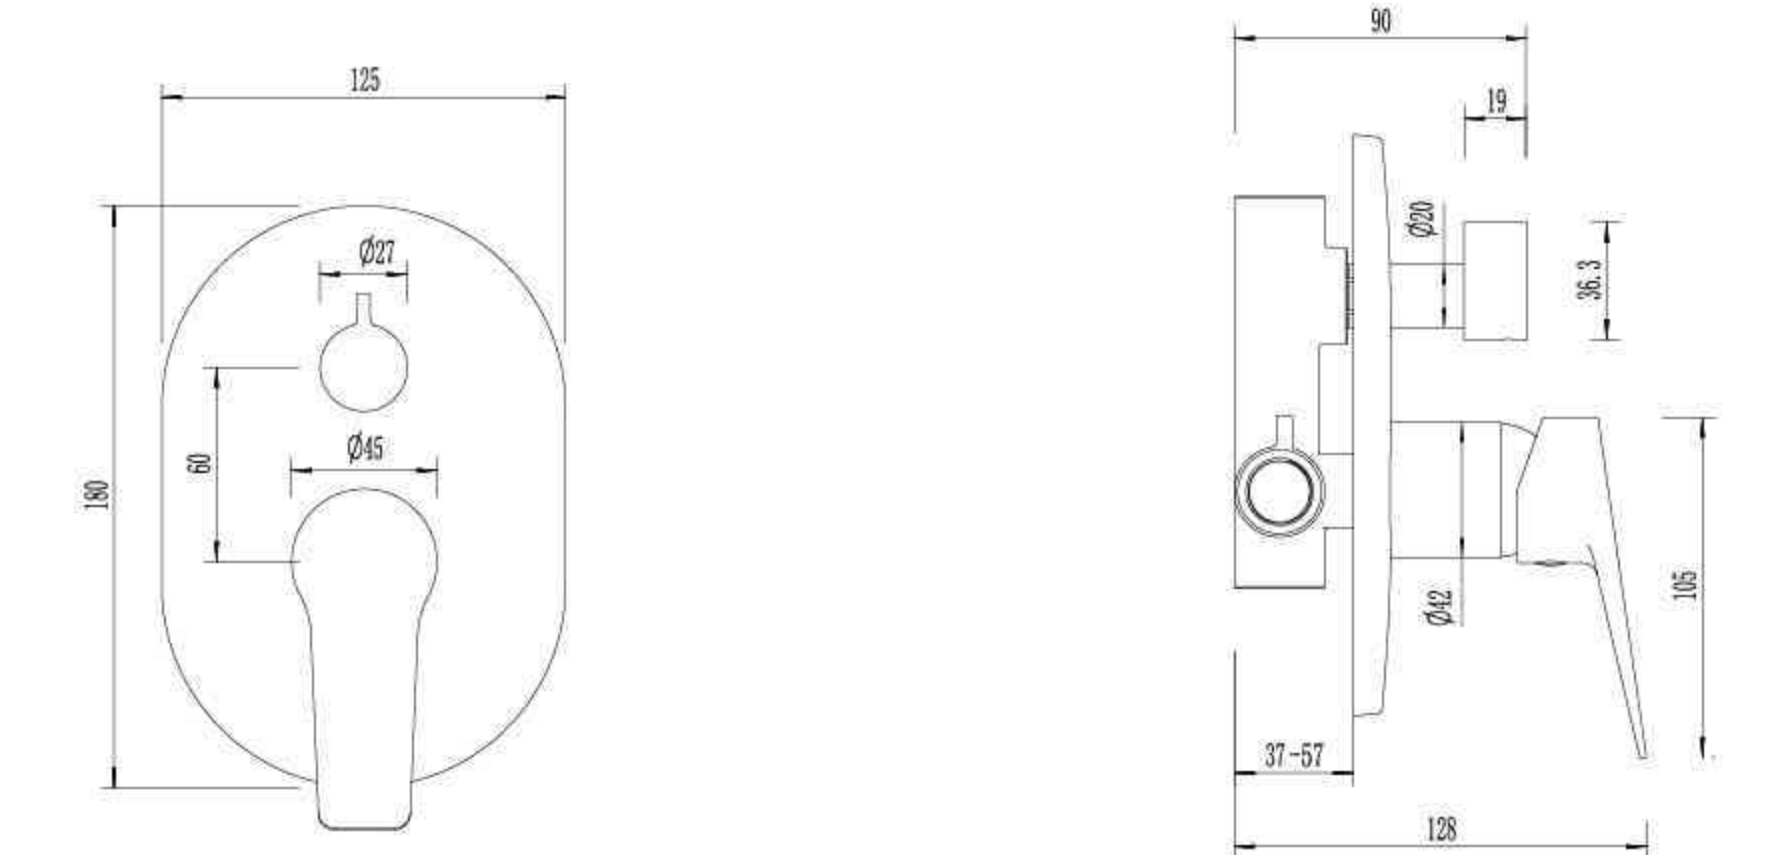

**AU1360**

Single Lever Bath Mixer

**AU1860**

Single Lever Concealed Diverter Mixer

**AU0160L-GM**

Single Lever Basin Mixer

**AU0160L-BK**

Single Lever Basin Mixer