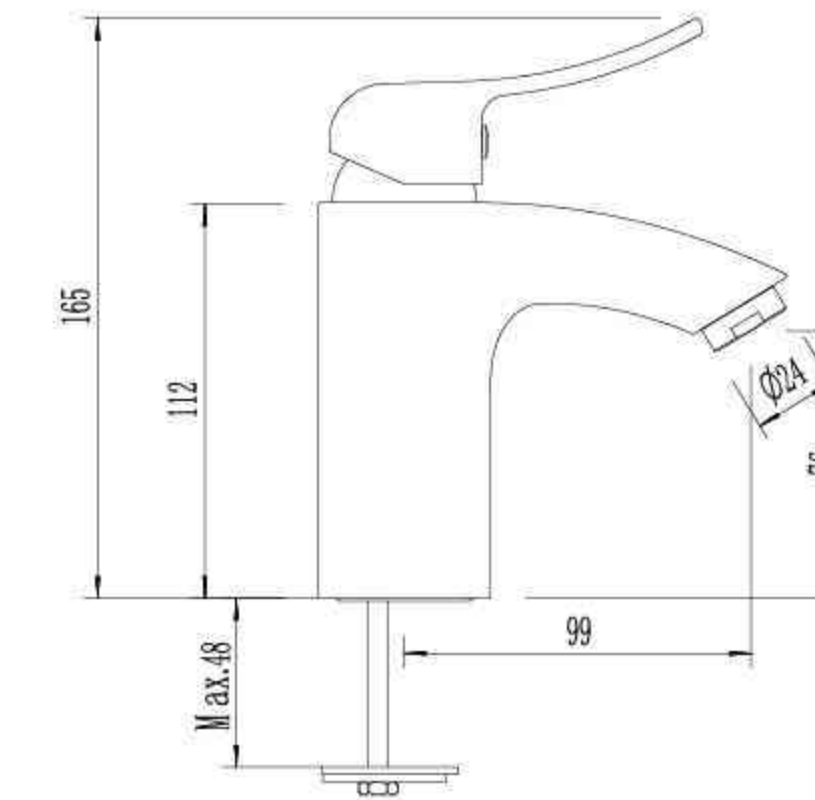

SIGRID

- SI0178
- SI0178-BG
- SI0179
- SI0178-GM
- SI0191-BG
- SI0178-BK
- SI0192-BG

Product quality guarantee

Luxurious finishes

Premium quality

Sell to the world

Prompt after-sale service