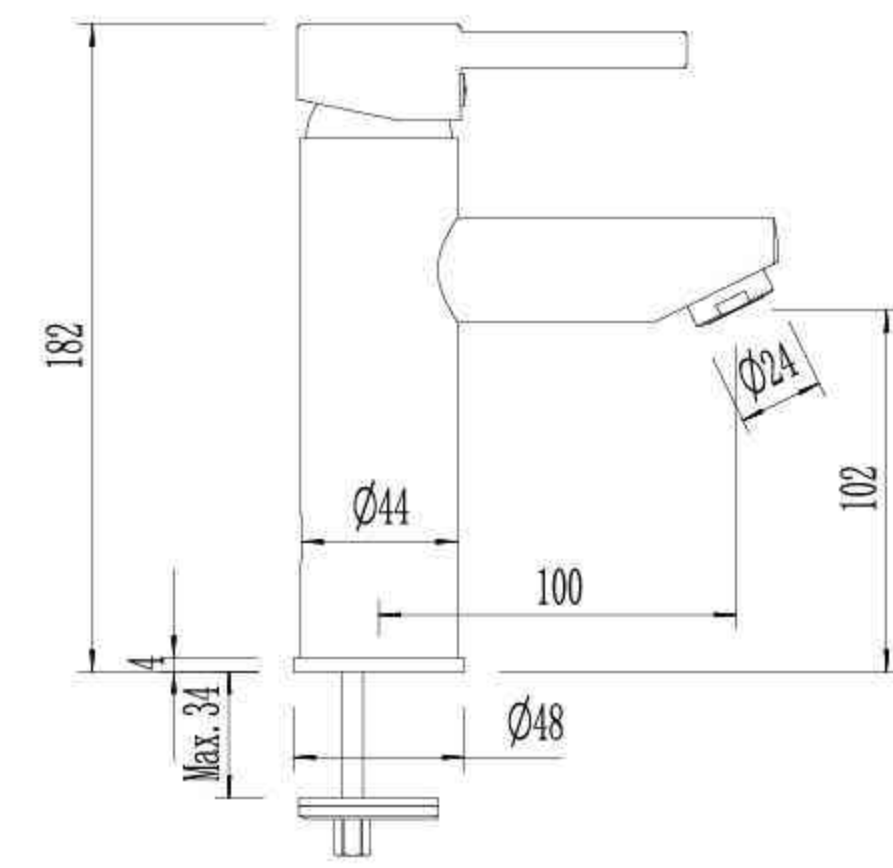

## GO0820A

Single Lever Sink Mixer

- ▶ GO0120
- ▶ GO0420
- ▶ GO0820A
- ▶ GO0820B
- ▶ GO1520
- ▶ GO1120
- ▶ GO1220
- ▶ GO1320
- ▶ GO1620
- ▶ GO1820

GO0120

Single Lever Basin Mixer

GO1120

Single Lever Shower Mixer