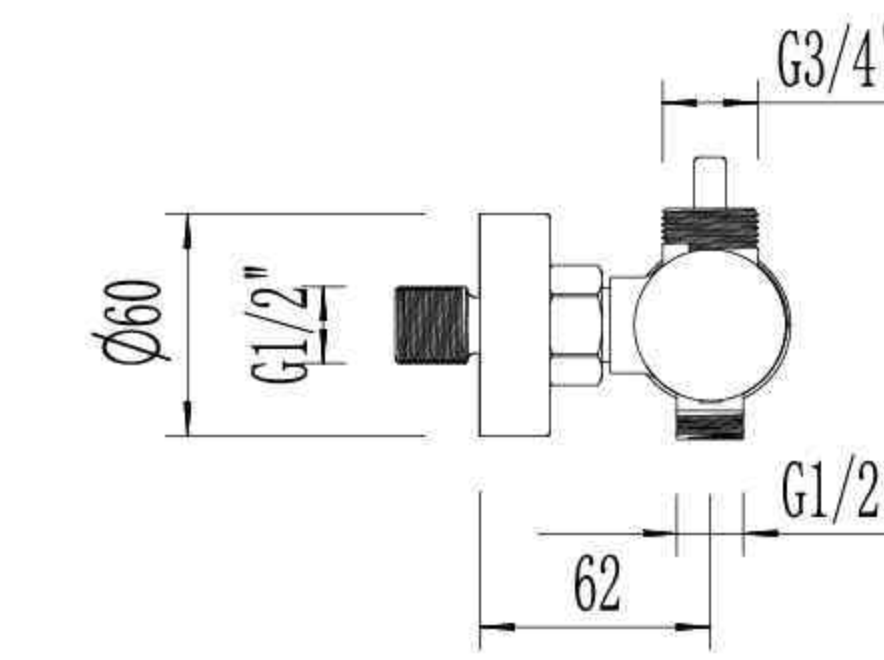

GO0120

GO1120

GO0420

GO1220

GO0820A

GO1320

GO0820B

GO1620

GO1520

GO1820