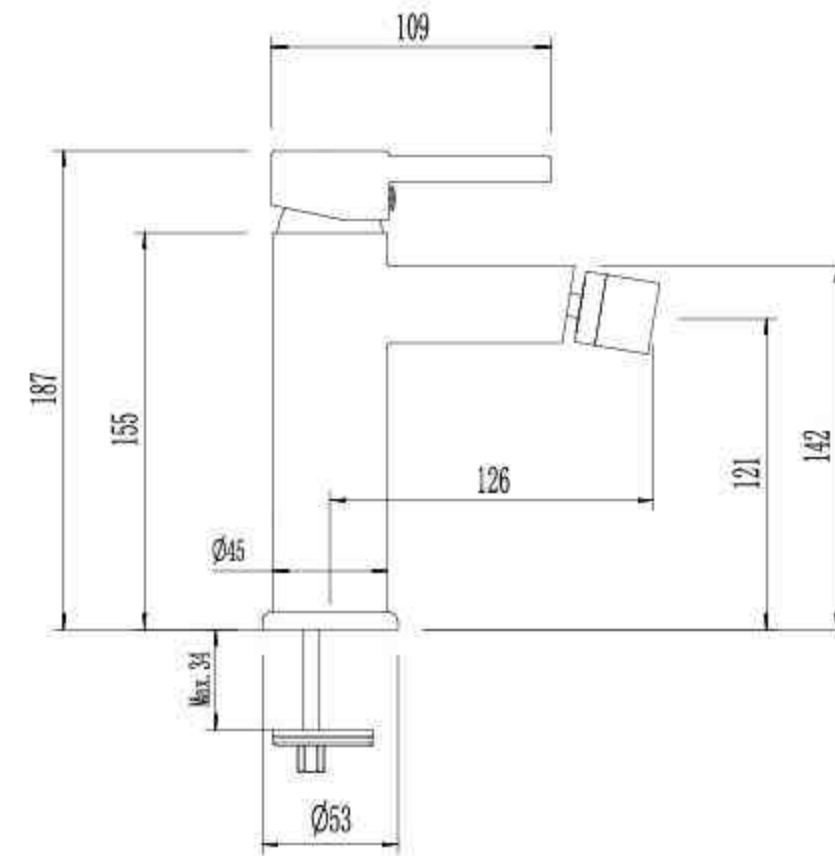

GO0120

GO1120

GO0420

GO1220

GO0820A

GO1320

GO0820B

GO1620

GO1520

GO1820