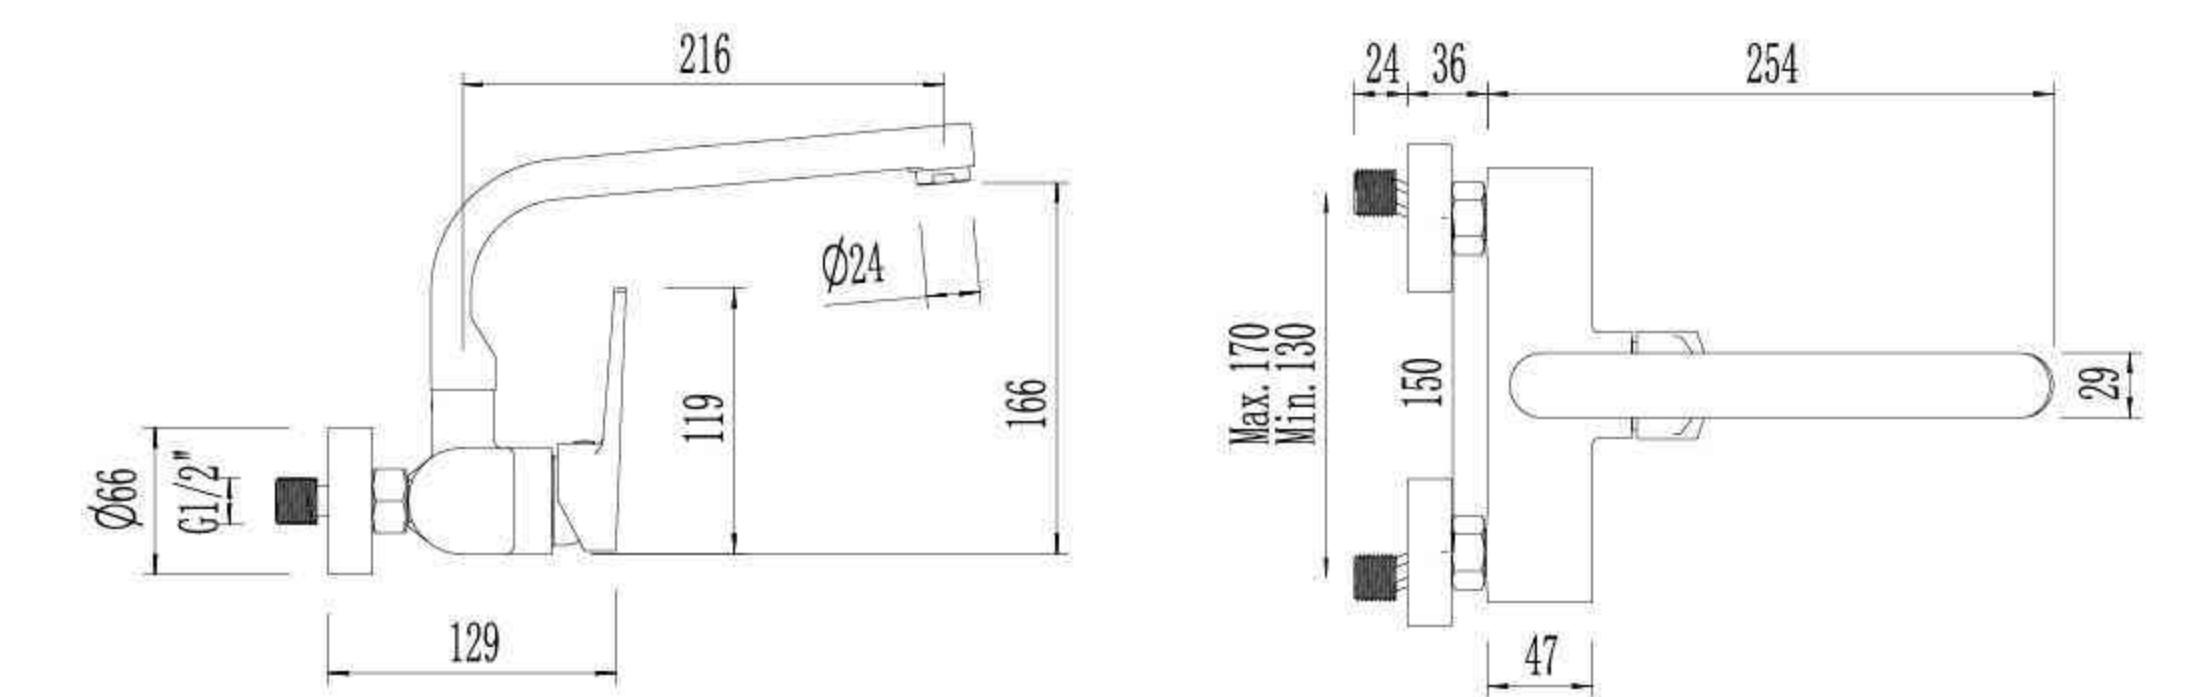

Single Lever Basin Mixer

AS0842

Single Lever Sink Mixer

AS0142H

Single Lever High Basin Mixer

AS1542

Single Lever Wall-Mounted Kitchen Mixer

AS0442