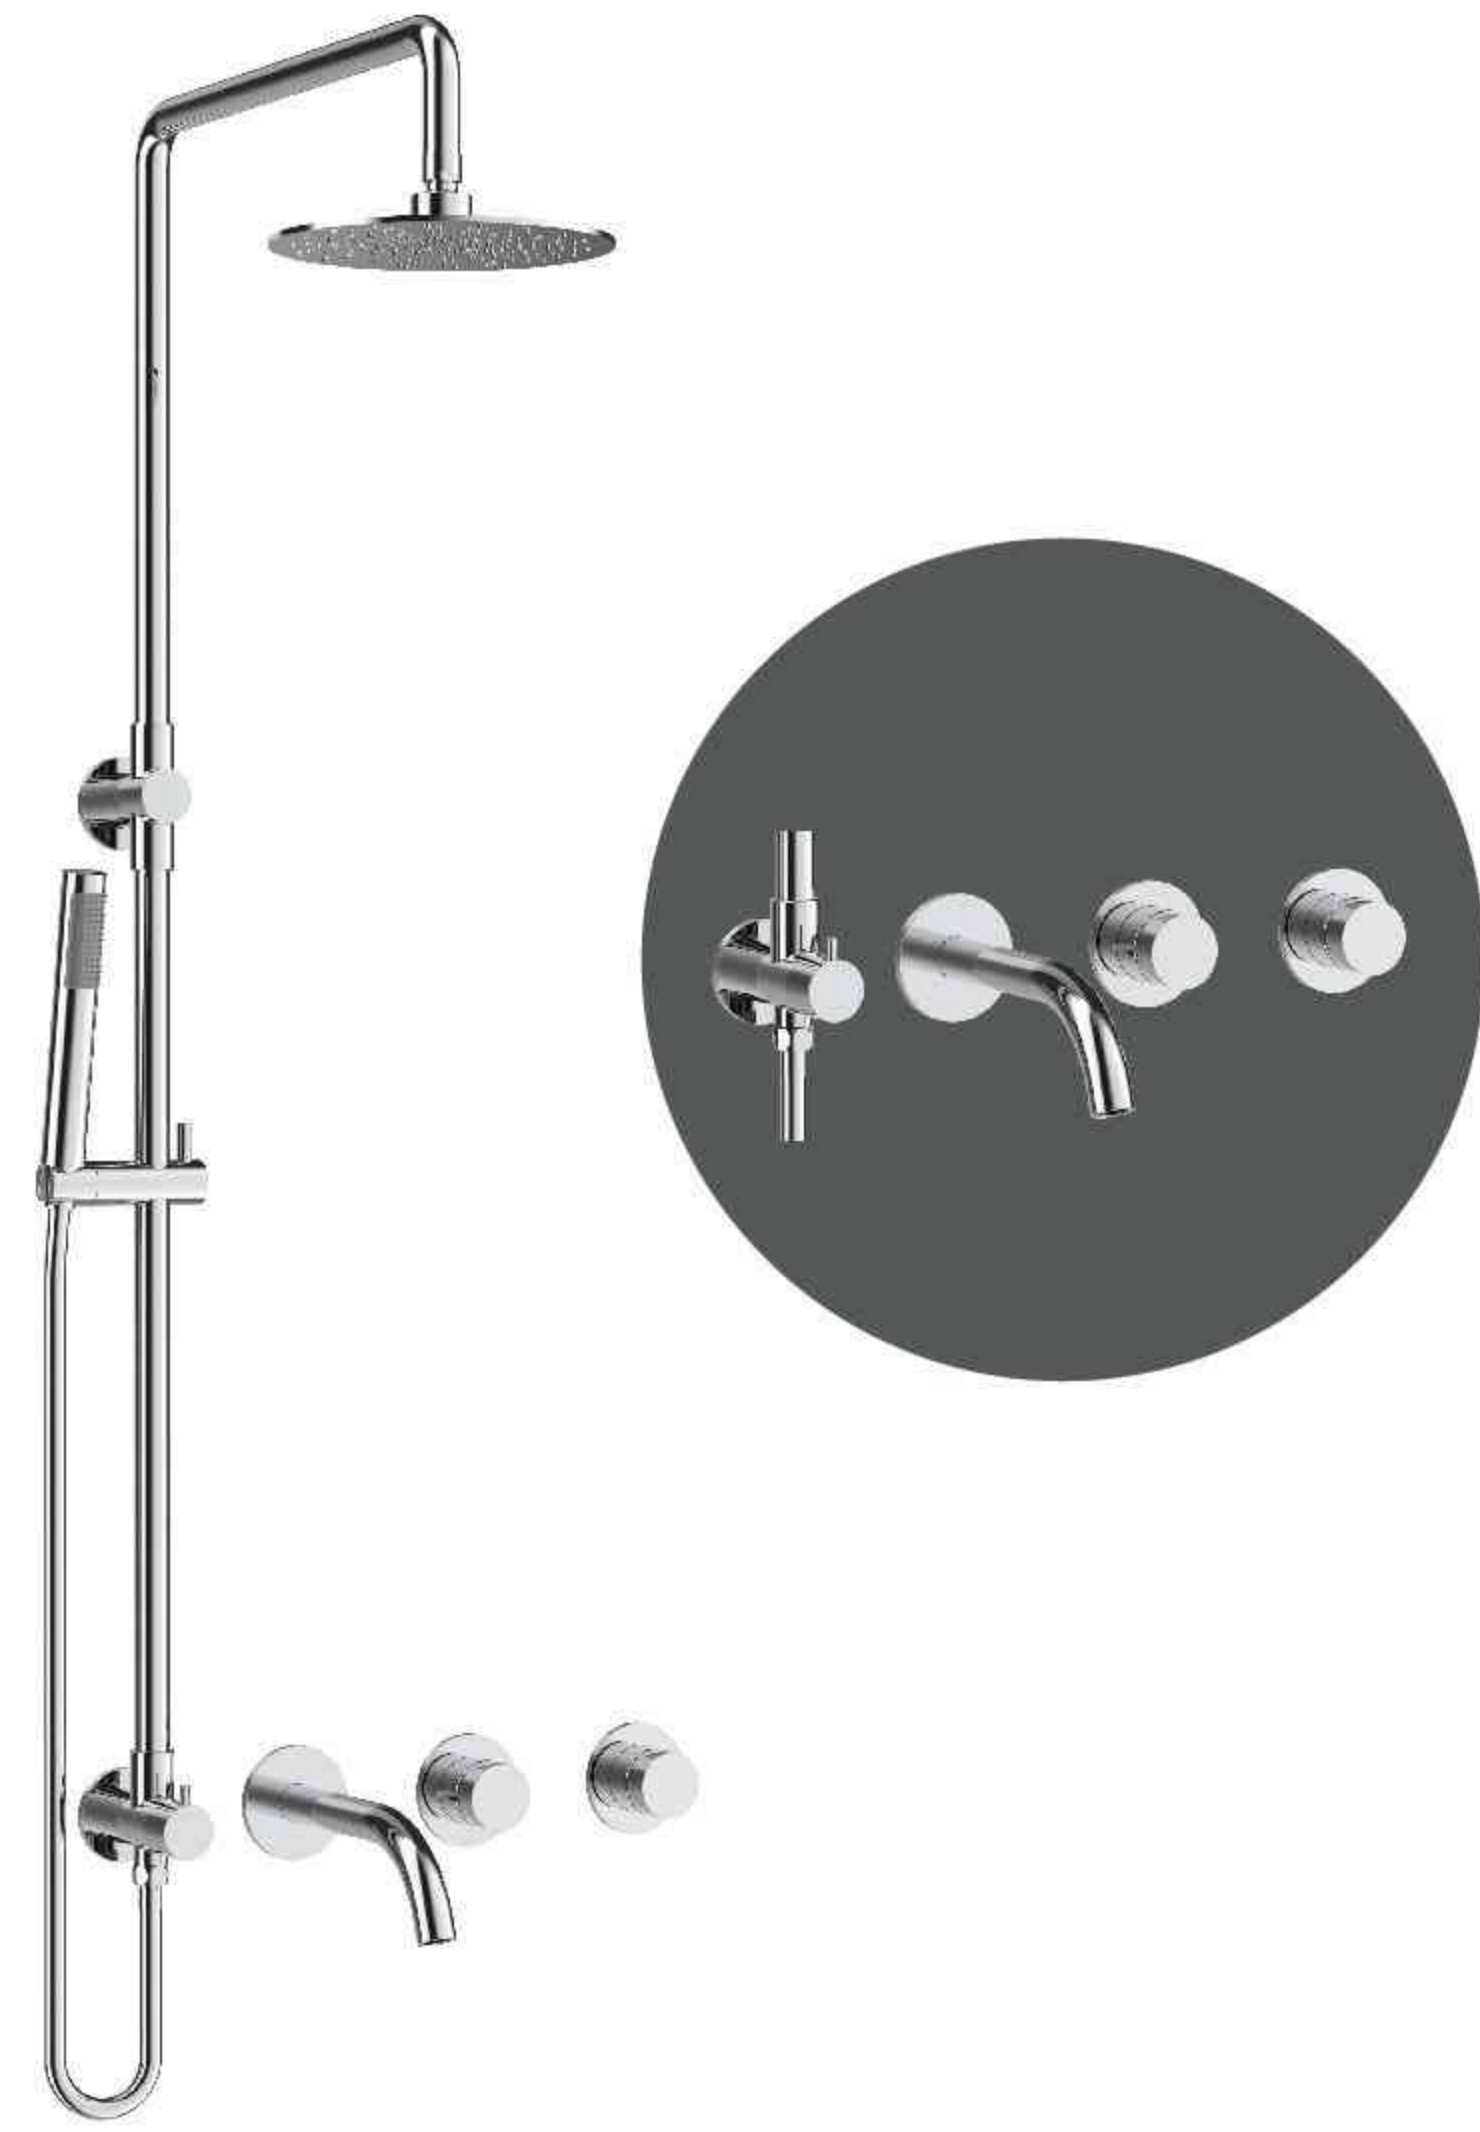

**SA1933A**

Shower Column With Concealed Shower Mixer

product quality guarantee

Luxurious finishes

Premium quality

Sell to the world

Prompt after-sale service

SA1933A