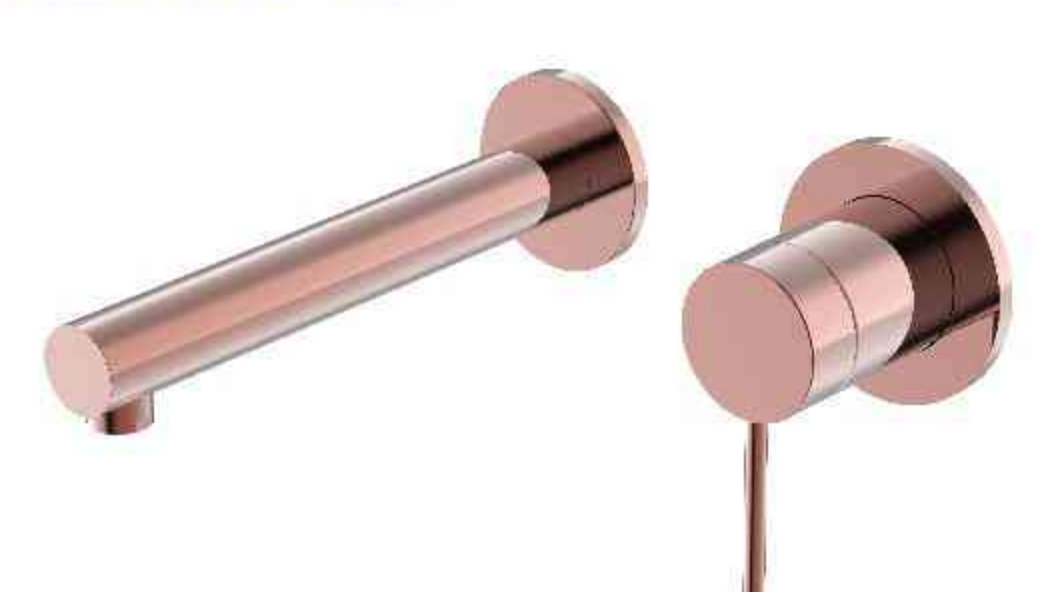

GO1620B-RG

Single Lever Concealed Basin Mixer