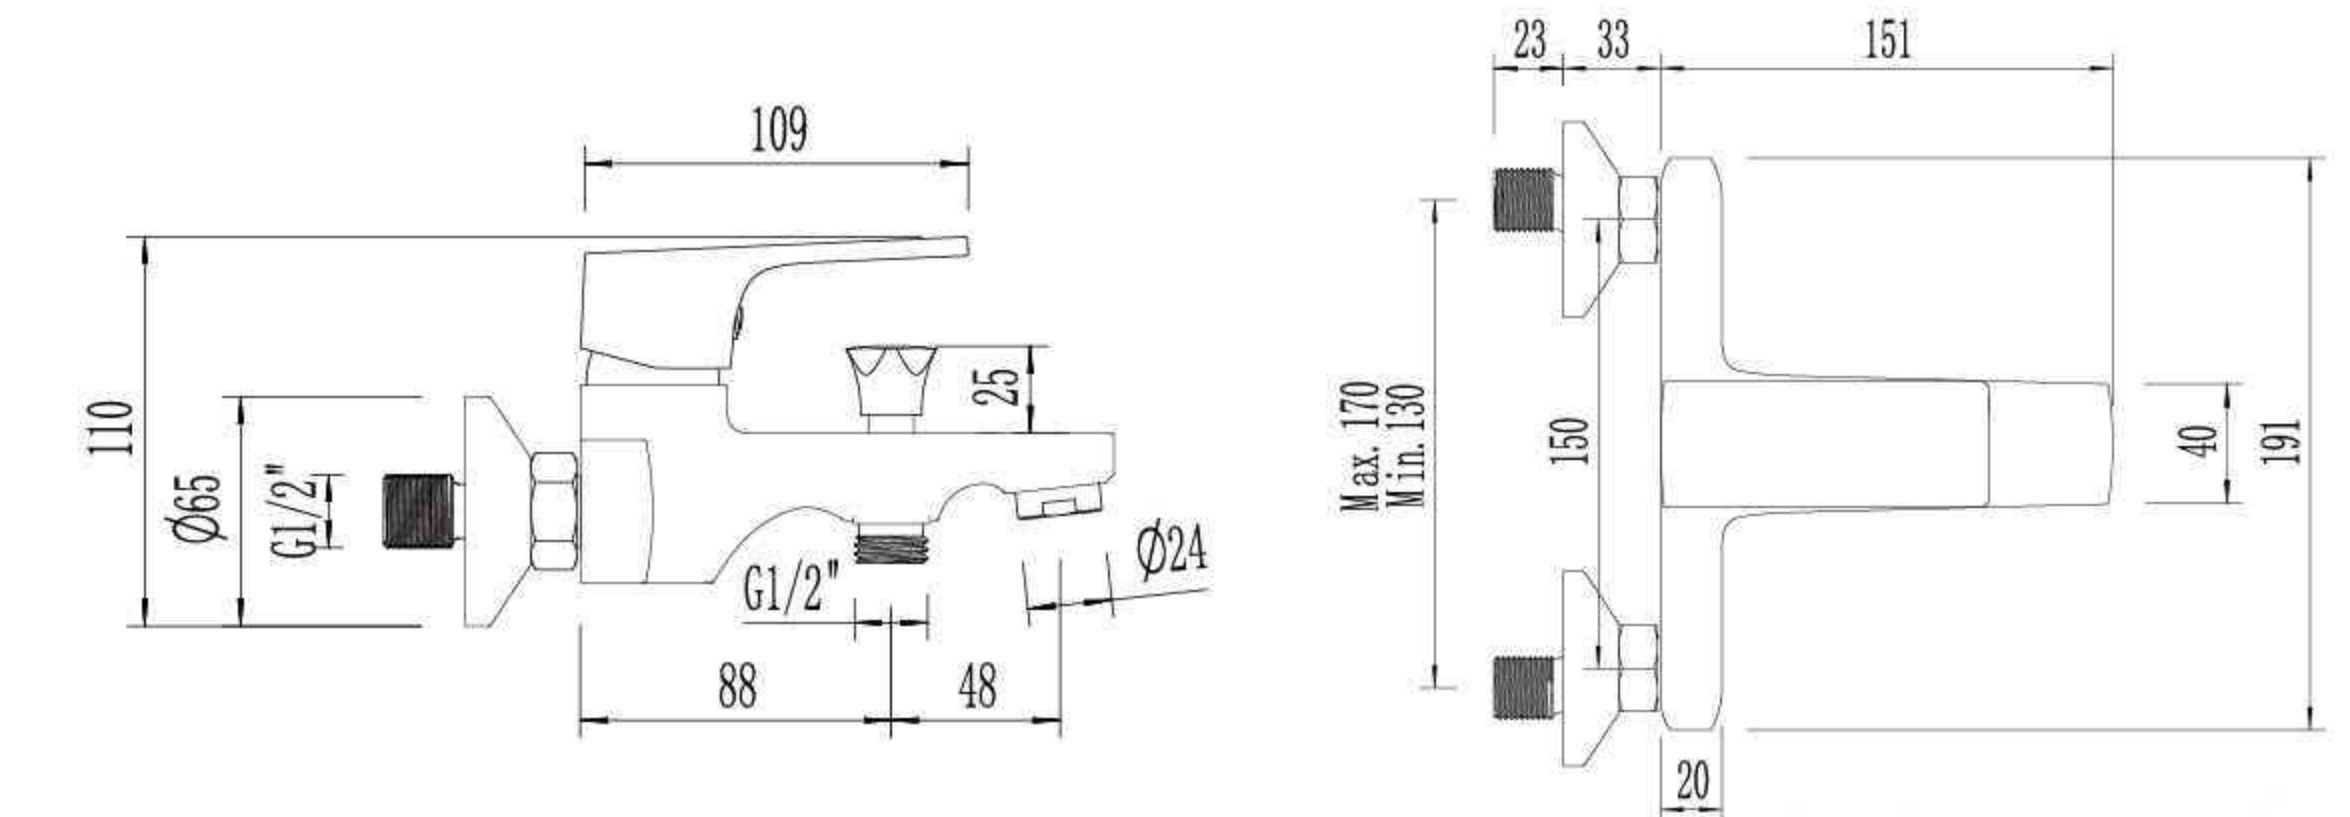

Single Lever Shower Mixer

**HA1363**

Single Lever Bath Mixer

**HA1663**

Single Lever Concealed Basin Mixer

Product quality guarantee

Luxurious finishes

Premium quality