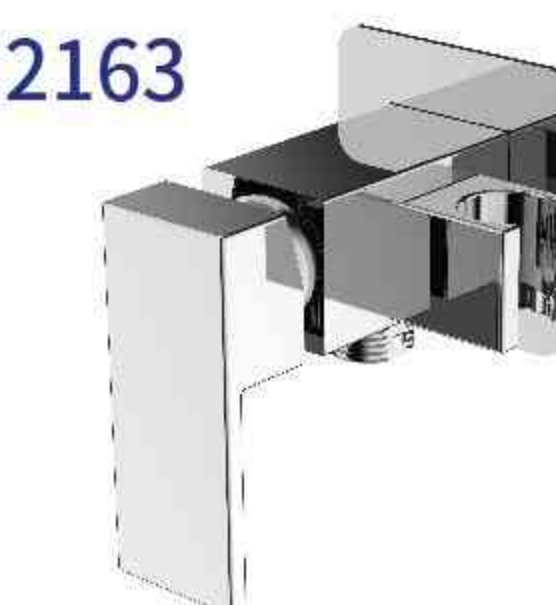

**DE2163**

Built-in Bidet Mixer

**DE20**

Shower Head Bracket

**DE63**

Shower Head Bracket

**DE2163-BN**

Built-in Bidet Mixer