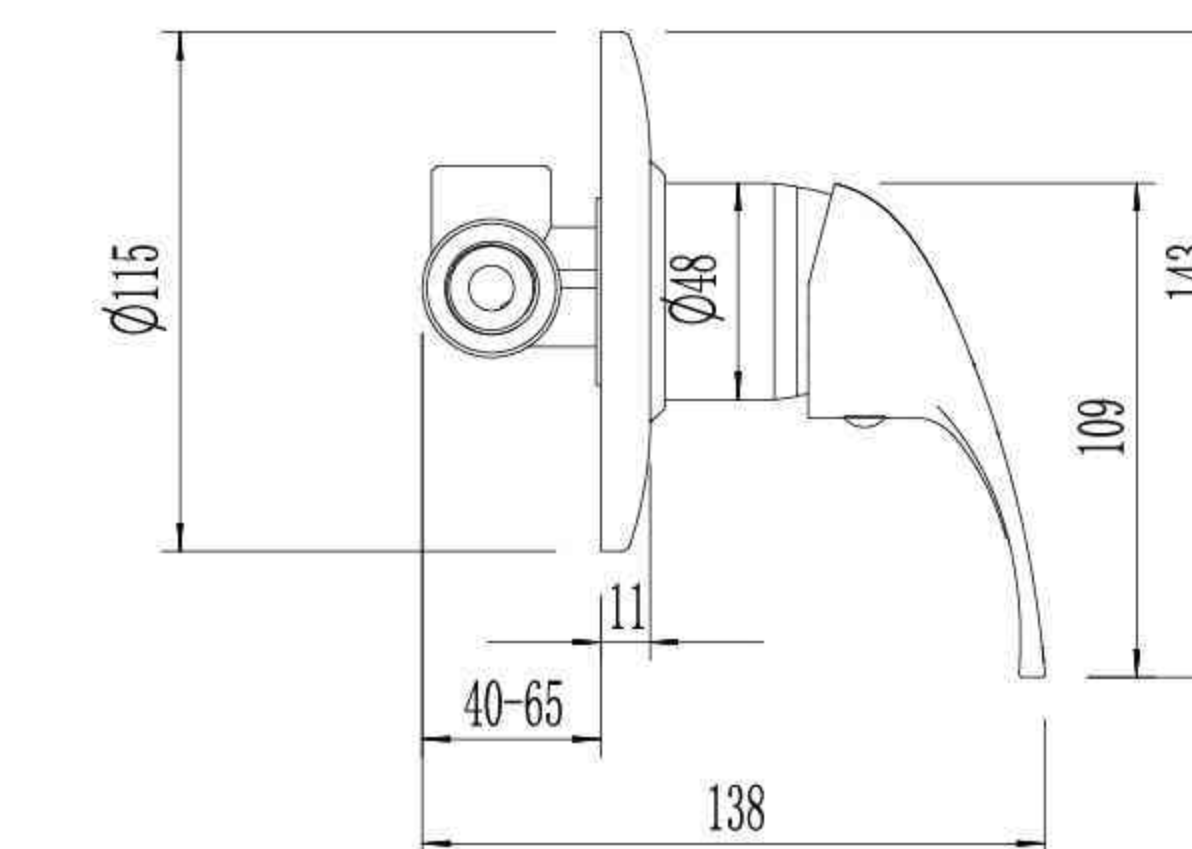

Single Lever Concealed Shower Mixer