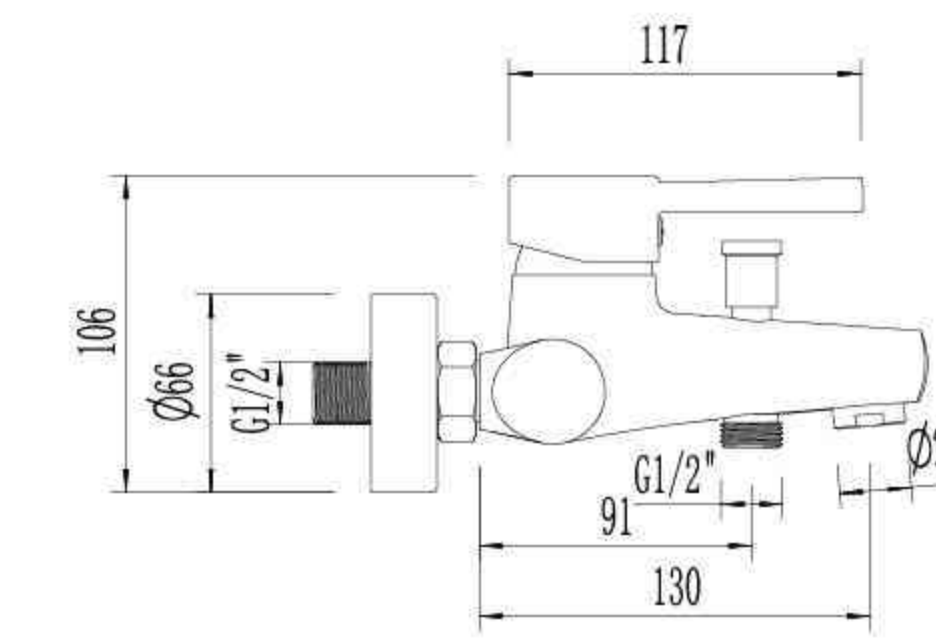

GO0120

GO1120

GO0420

GO1220

GO0820A

GO1320

GO0820B

GO1620

GO1520

GO1820