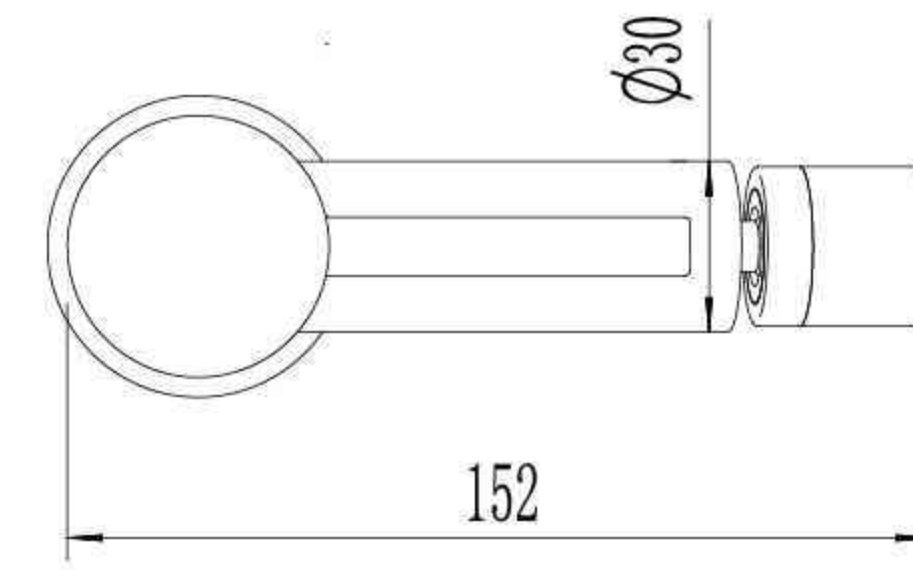

GO0120

GO1120

GO0420

GO1220

GO0820A

GO1320

GO0820B

GO1620

GO1520

GO1820