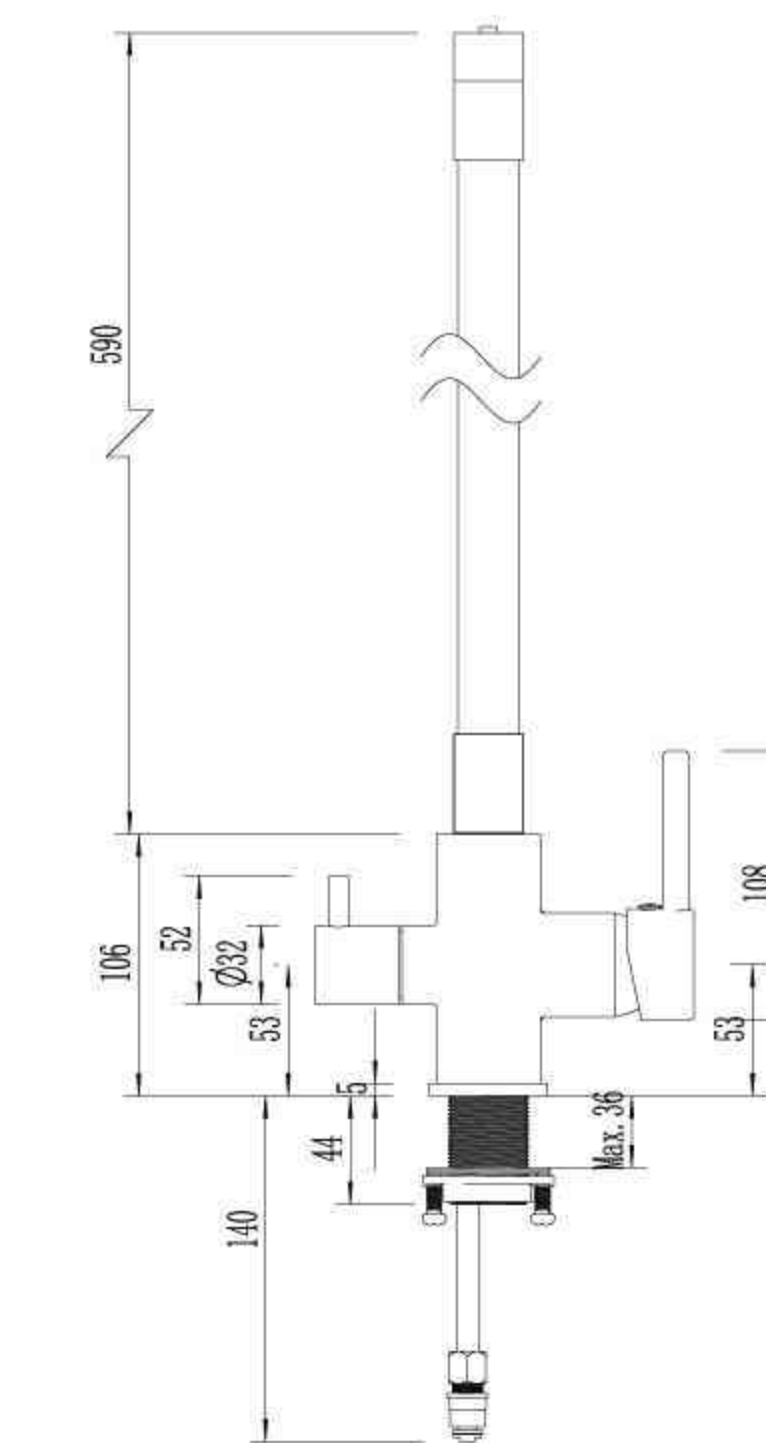

PURITY

- PU0820A   ▶ PU0820A-BG
- PU0820B   ▶ PU0820B-GM
- PU0820C   ▶ PU0820C-BK

Product quality guarantee

Luxurious finishes

Premium quality

Sell to the world

Prompt after-sale service

PU0820C

Drinking Water Mixer