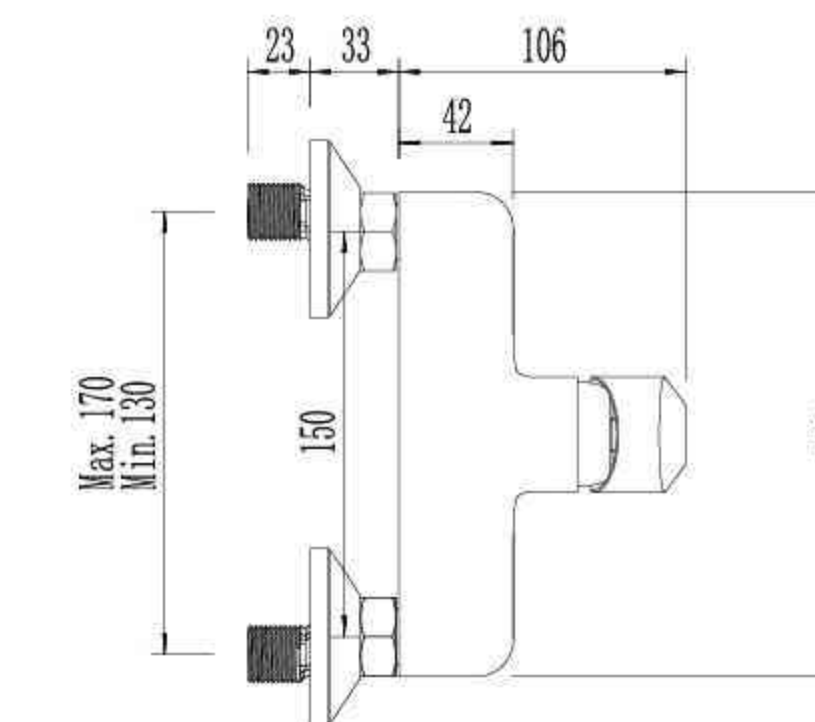

LINE

- LI0158   ▶ LI0158-GM
- LI0858   ▶ LI0158-BG
- LI1258   ▶ LI0158-BK
- LI1358