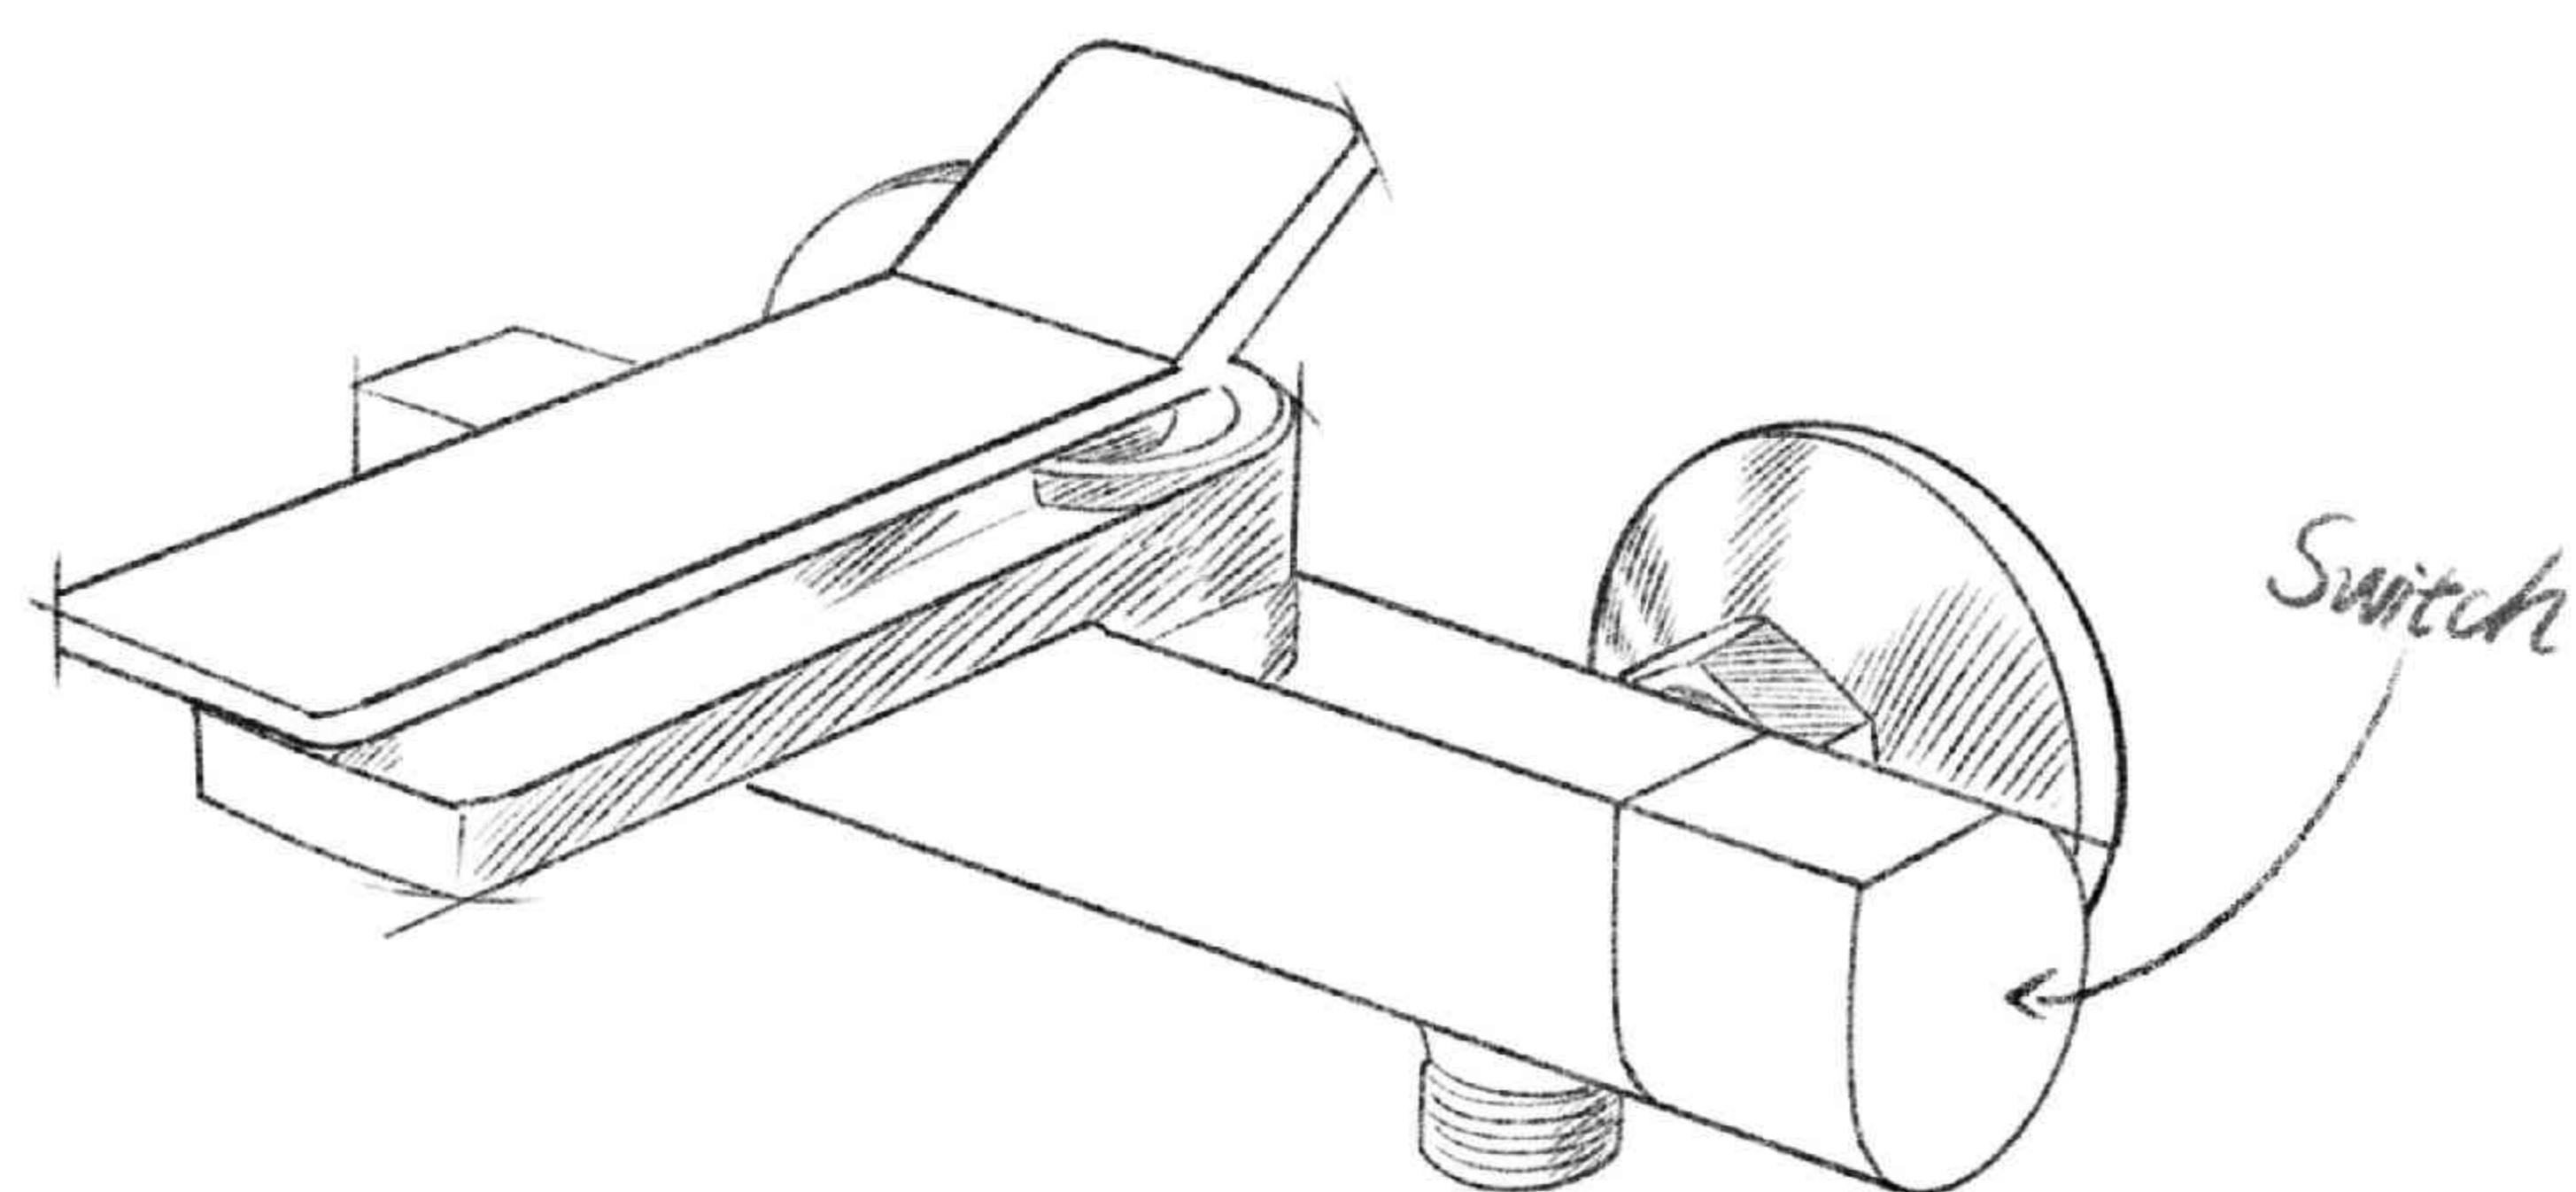

ORIGINAL DESIGN

Note: The above colors apply to all products in this book!