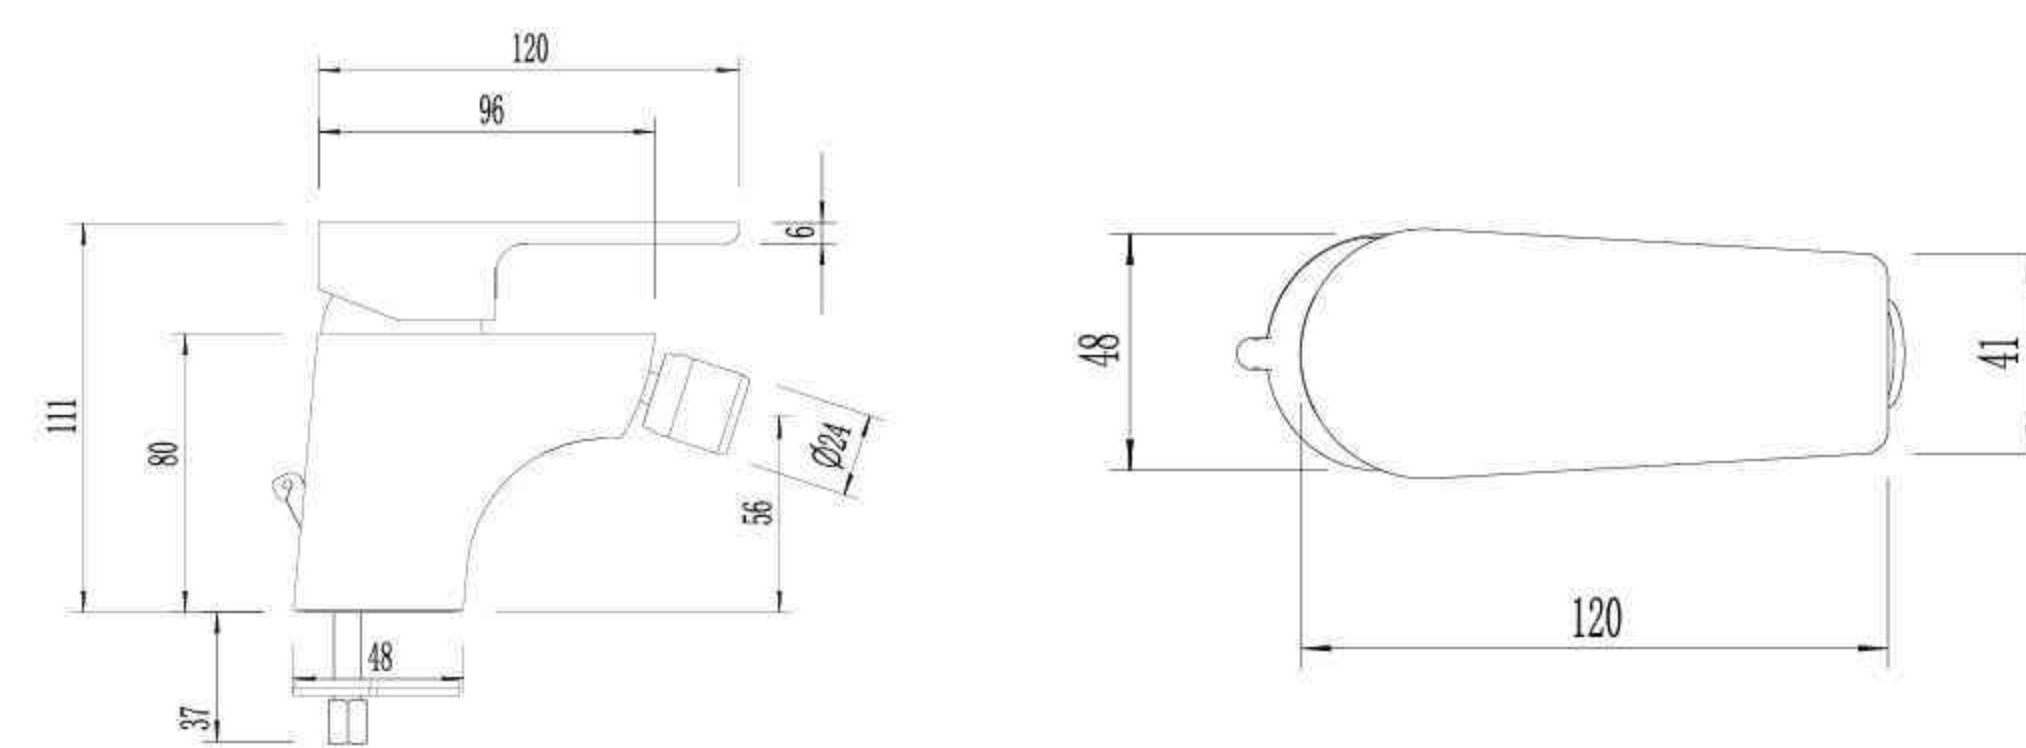

Single Lever High Basin Mixer

VI1245

Single Lever Shower Mixer

VI0445

Single Lever Bidet Mixer

VI1345

Single Lever Bath Mixer