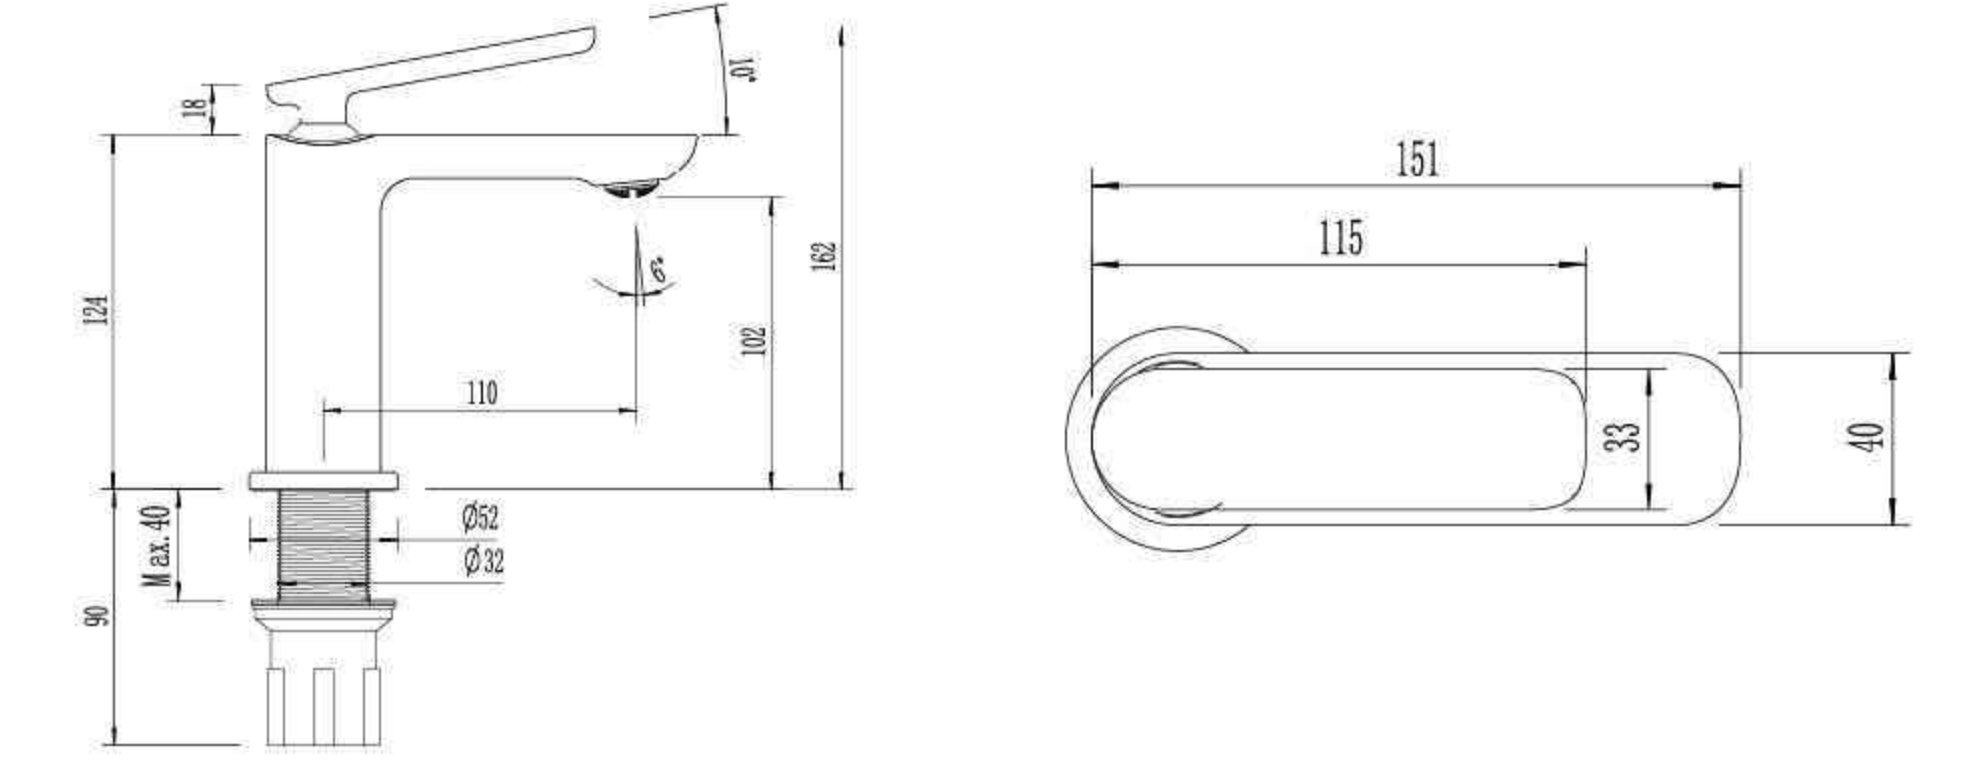

TEMIO

TE0173

- TE0173
- TE1373
- TE0173-BG
- TE0173-BK
- TE0173-BN
- TE0173-GM

- Product quality guarantee
- Luxurious finishes
- Premium quality
- Sell to the world
- Prompt after-sale service

TE0173

TE1373

TE0173-BG

TE0173-BK

TE0173-BN

TE0173-GM