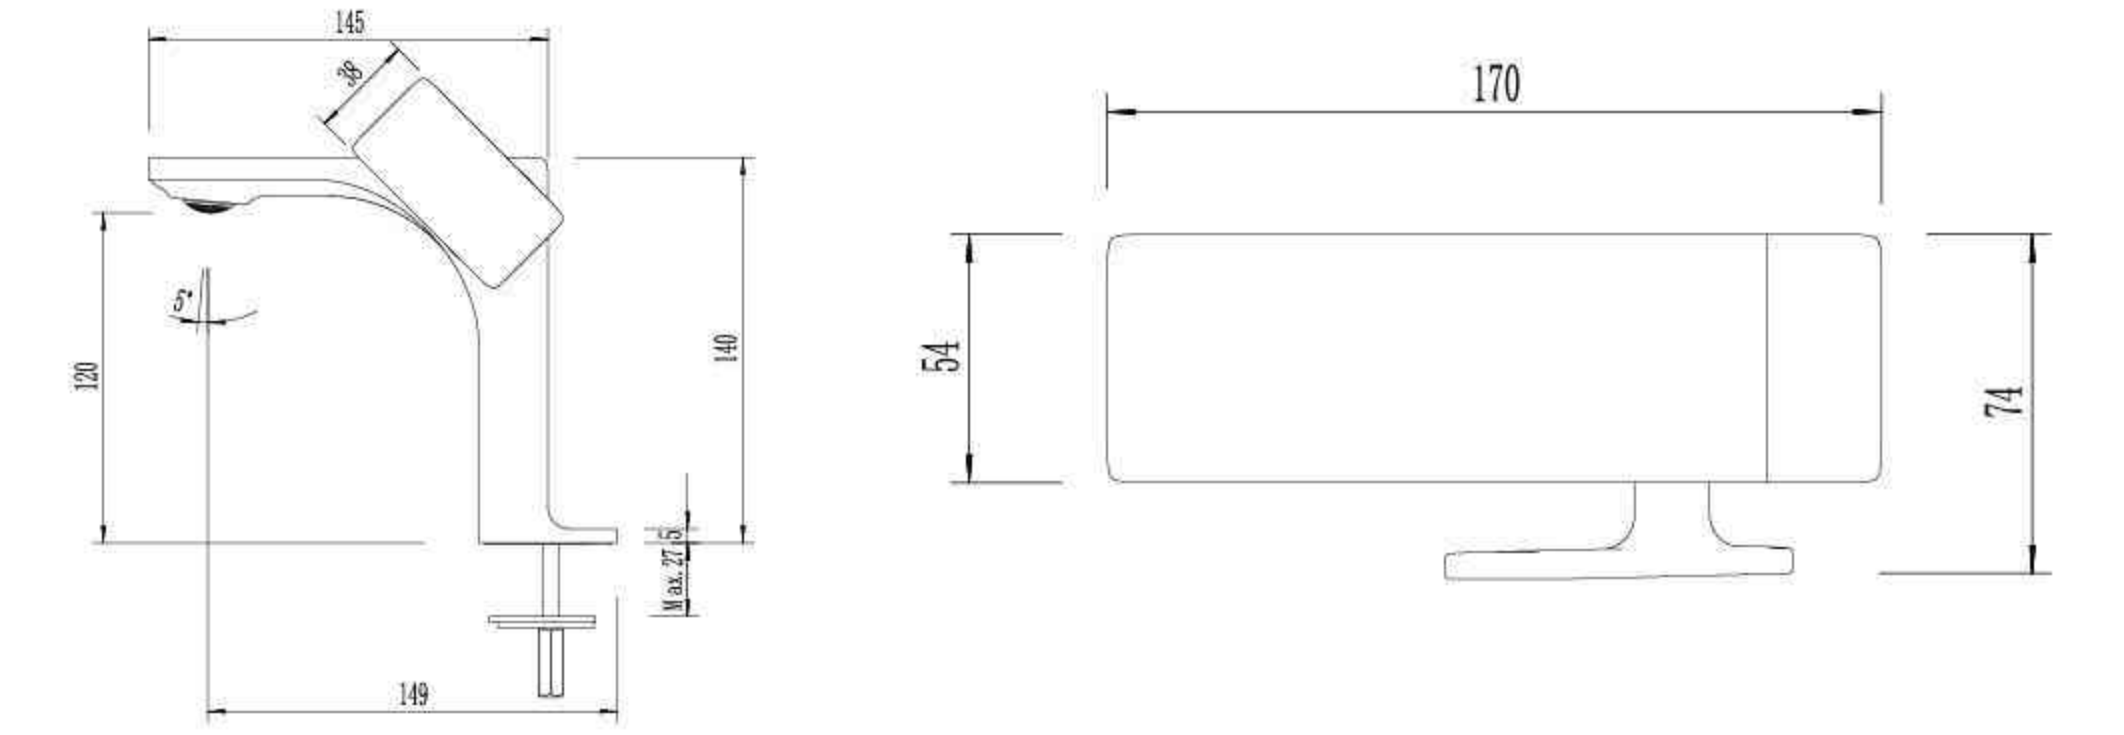

PANO

- PA0172
- PA1272
- PA1372
- PA1472
- PA0172-BK
- PA0172-BN
- PA0172-GM

Product quality guarantee

Luxurious finishes

Premium quality

Sell to the world

Prompt after-sale service