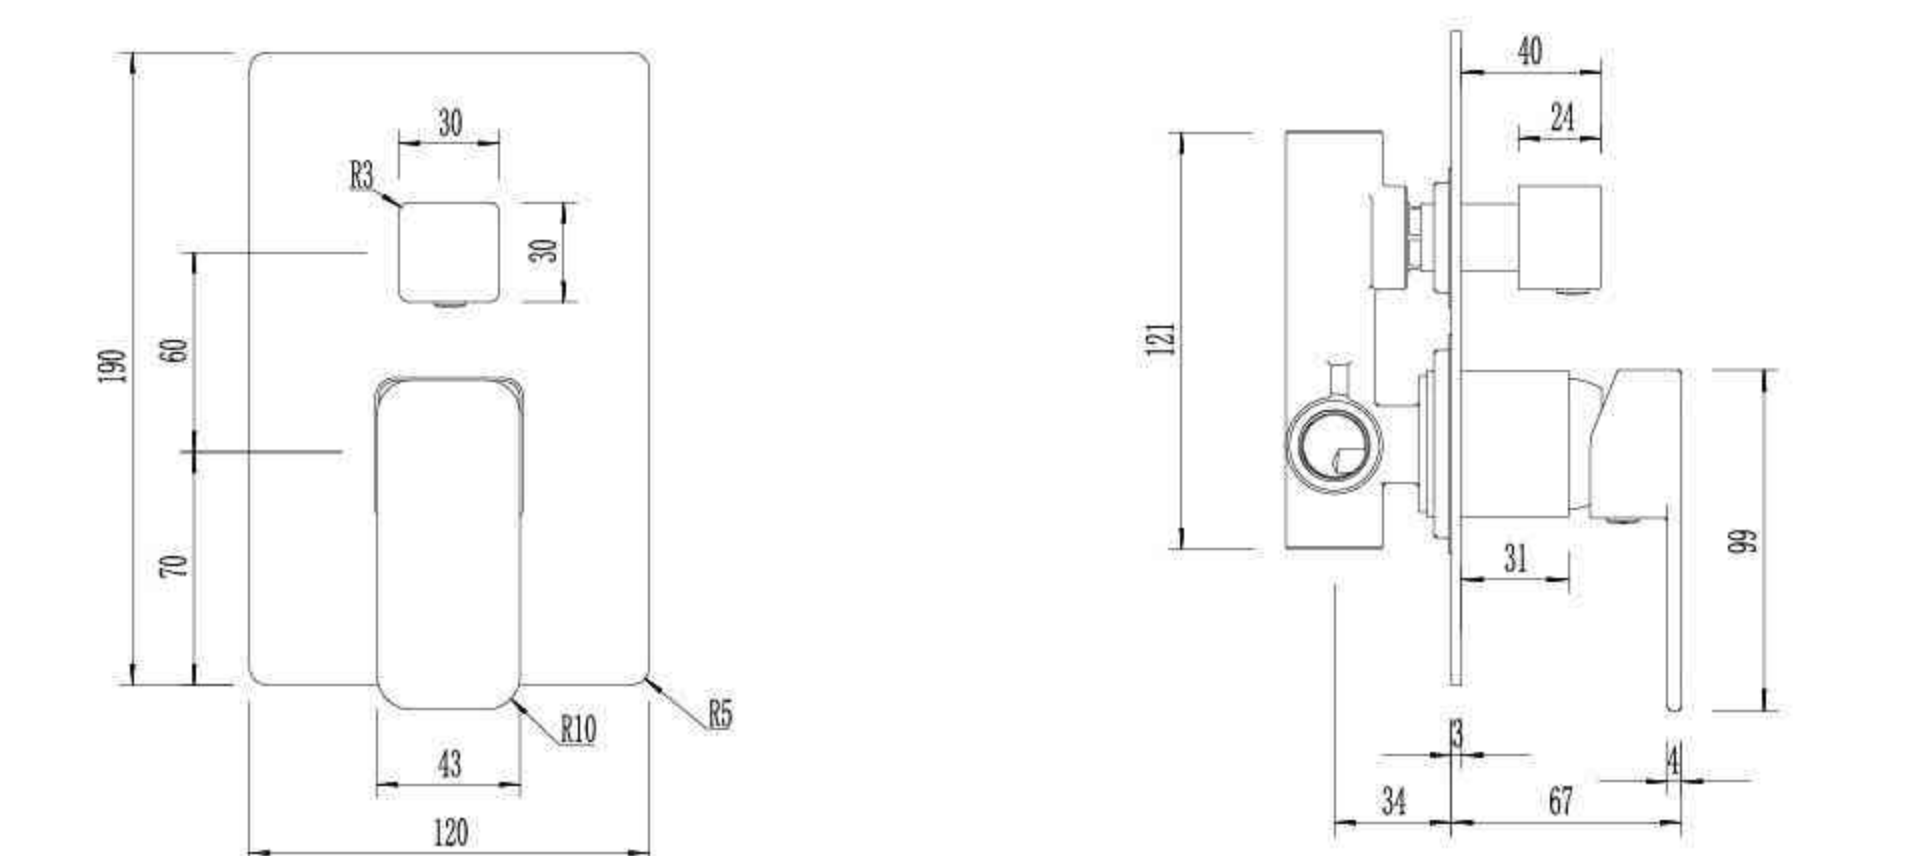

**BE0566**

Single Lever Bidet Mixer

**BE1766**

Single Lever Concealed Shower Mixer

**BE1866**

Single Lever Concealed Diverter Mixer

Product quality guarantee

Luxurious finishes