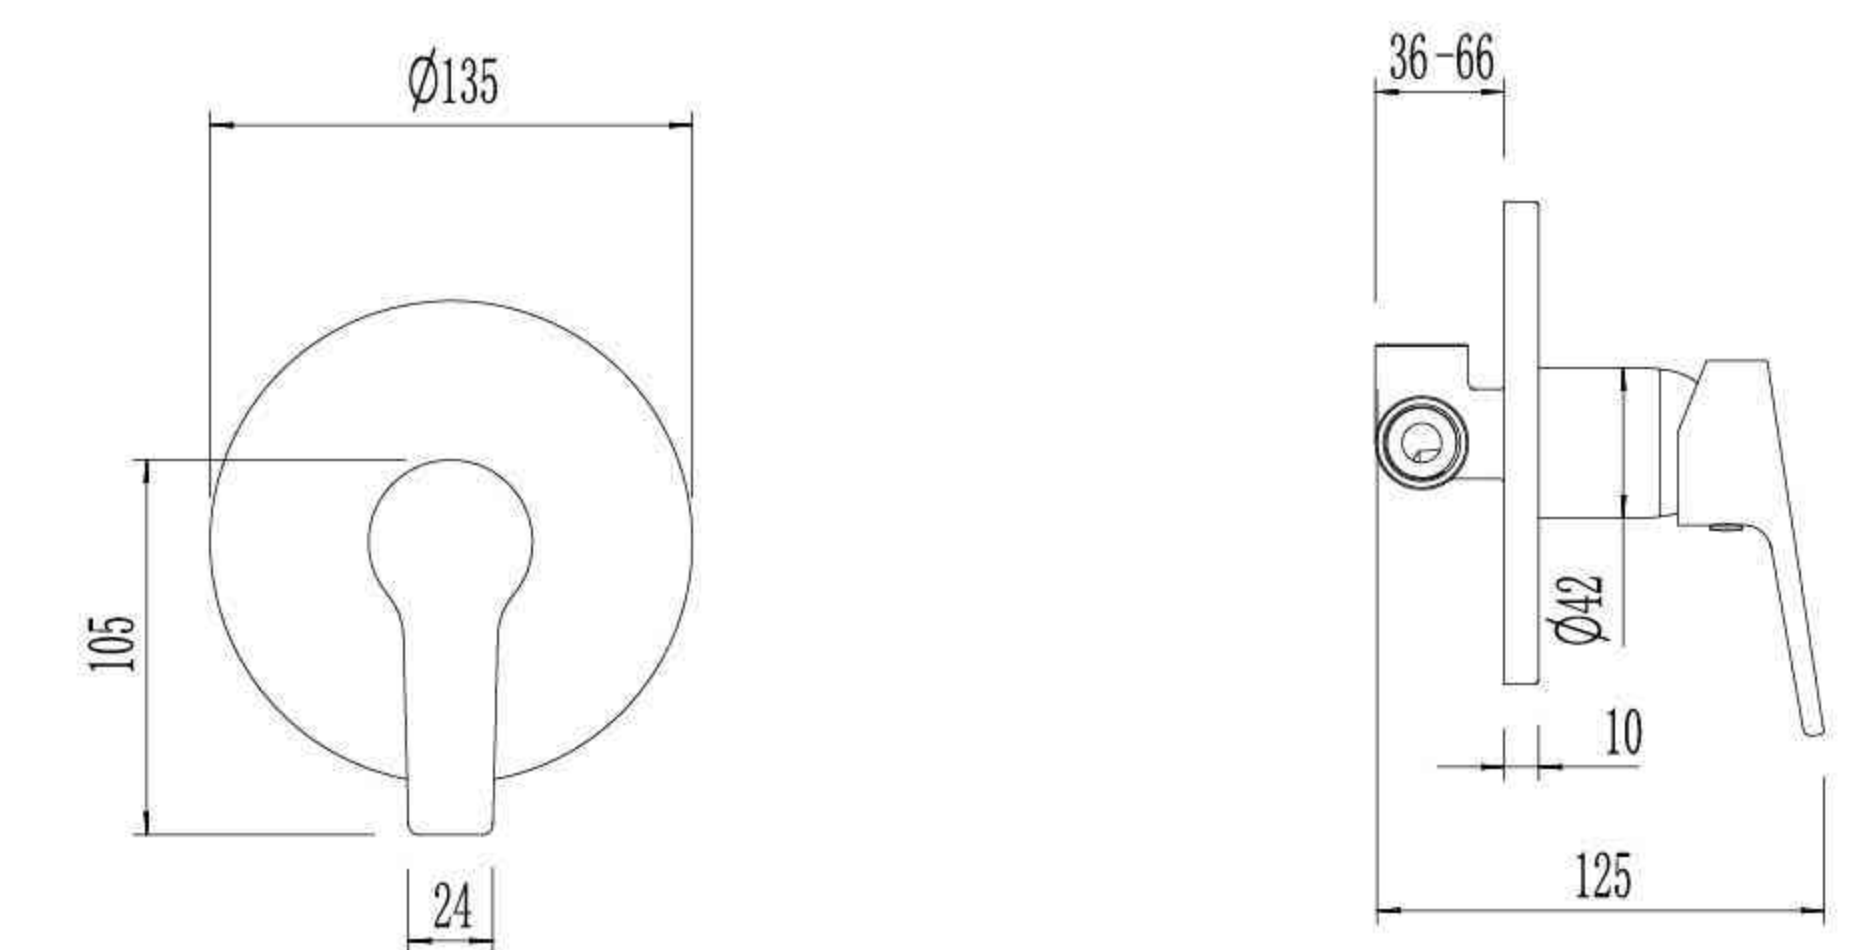

# IDUMAN

**DU0144AM**  
Single Lever Basin Mixer

- DU0144A ◀
- DU0144B ◀
- DU0644 ◀
- DU1544B ◀
- DU0144AM ◀
- DU0844 ◀
- DU1544C ◀
- DU0144H ◀
- DU1544A ◀
- DU1244 ◀

Product quality guarantee

Luxurious finishes