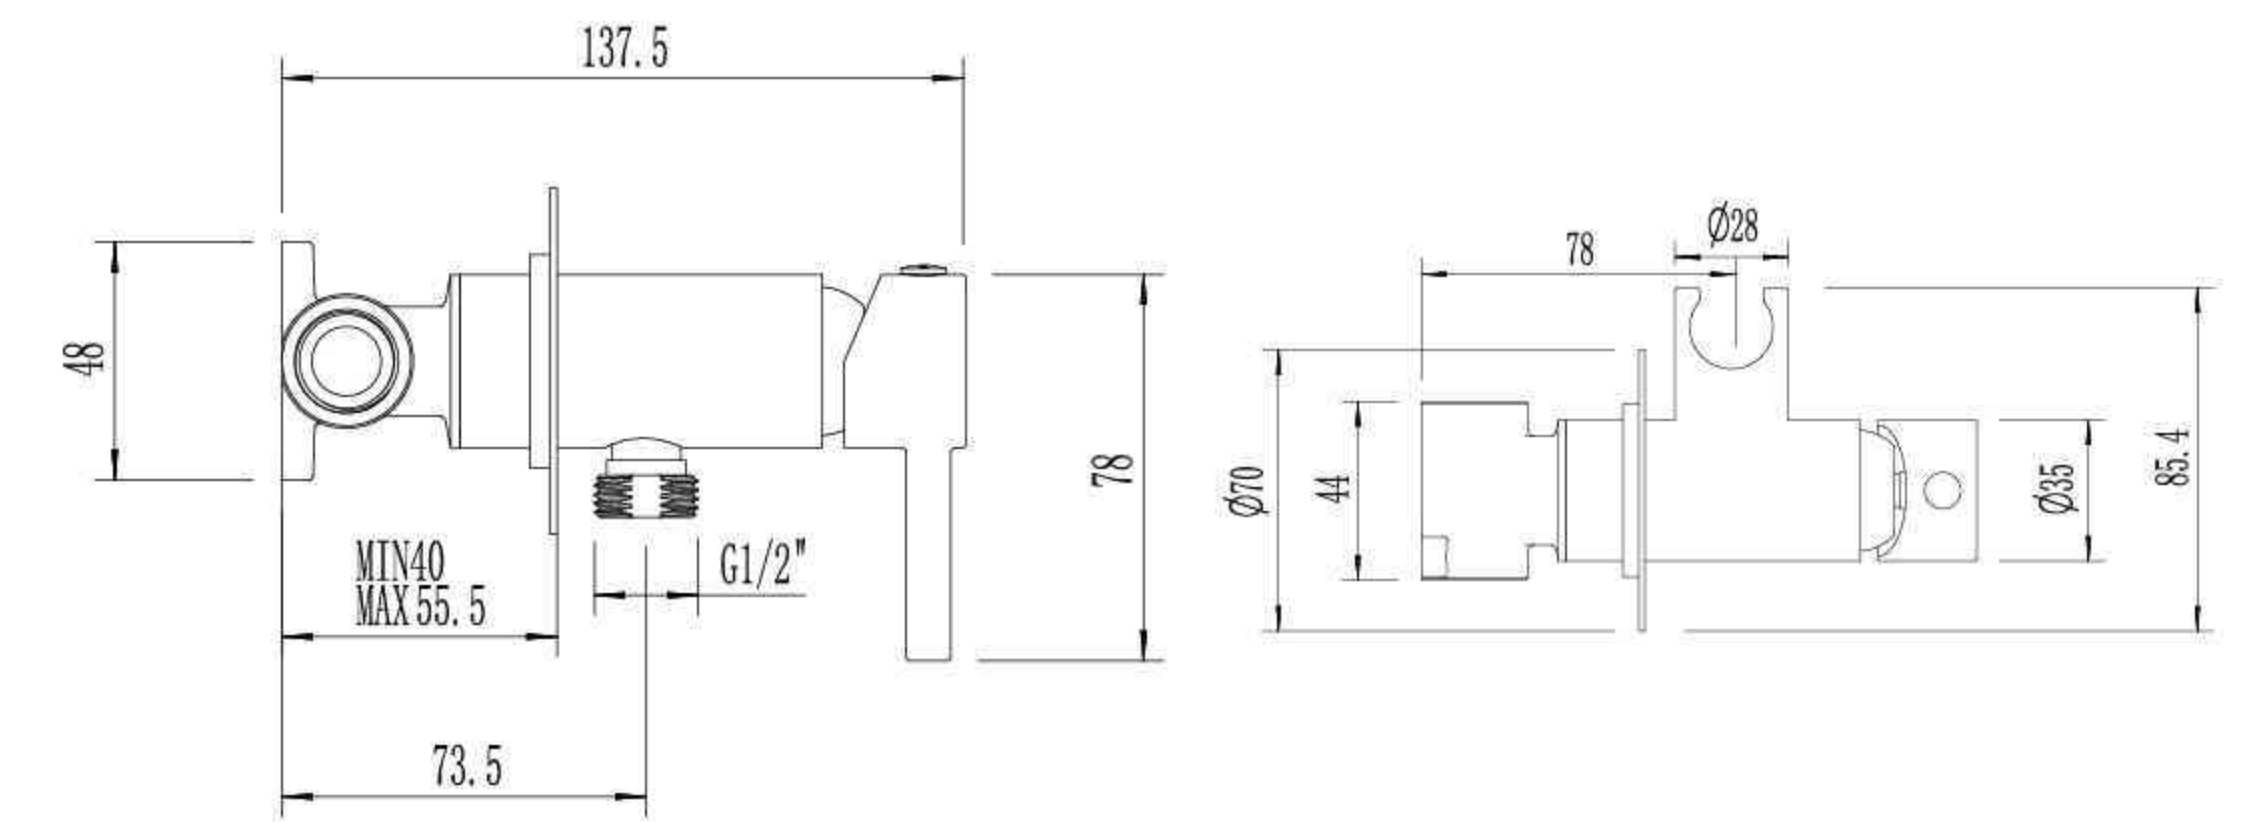

**DE2163**

Built-in Bidet Mixer

**DE20**

Shower Head Bracket

**DE63**

Shower Head Bracket

**DE2163-BN**

Built-in Bidet Mixer