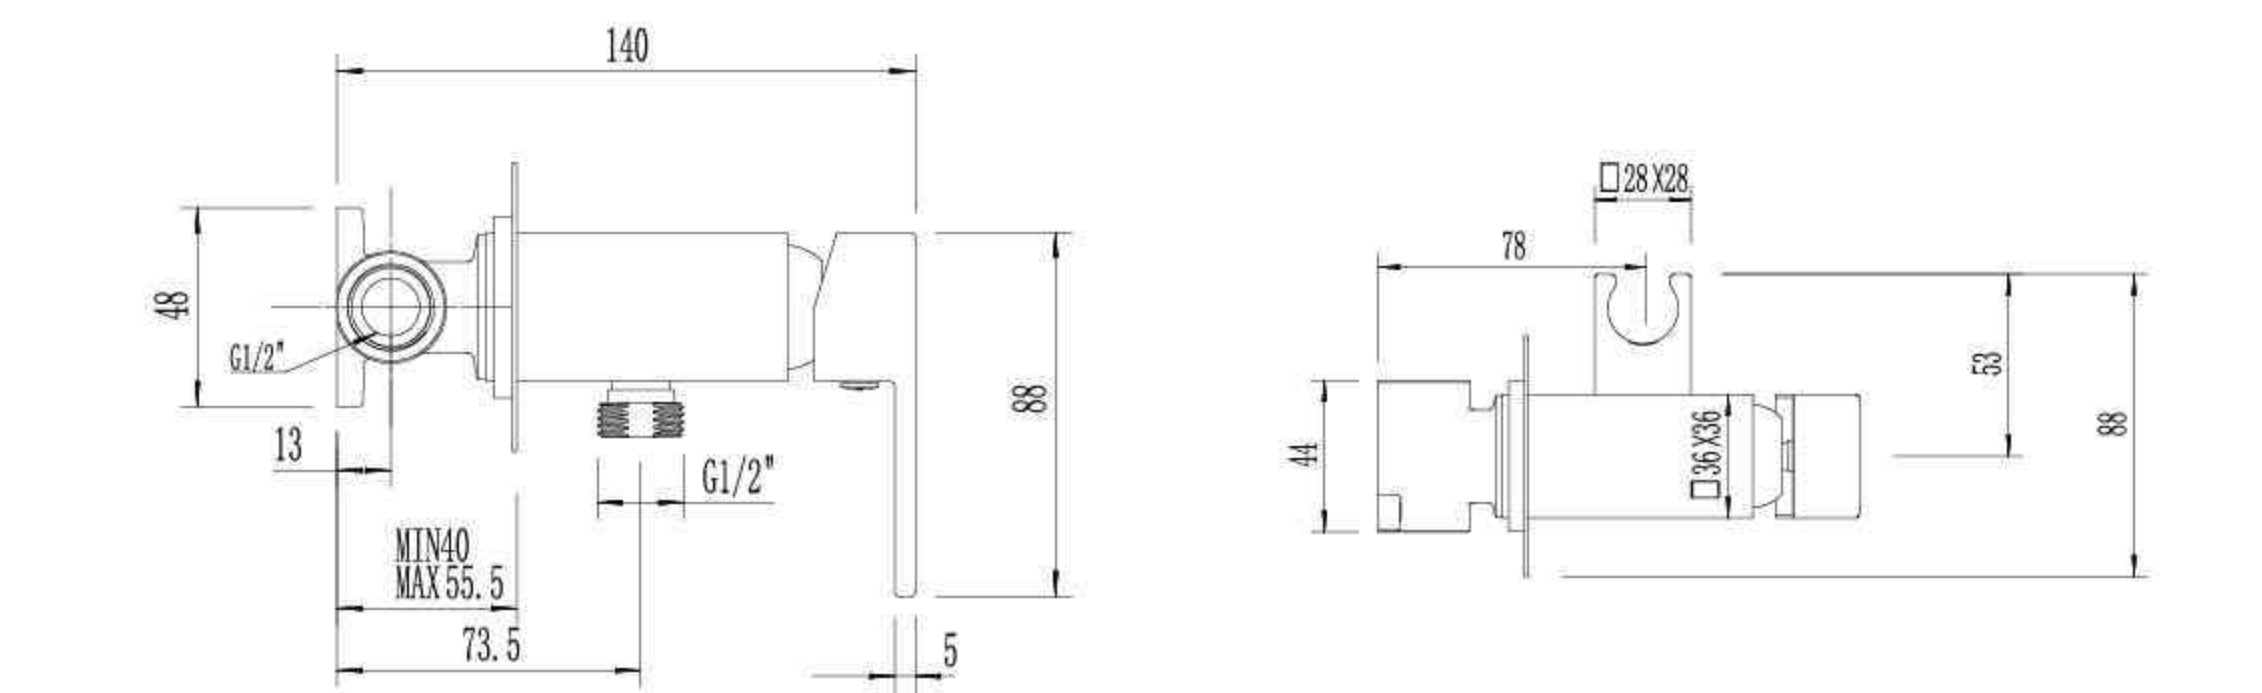

**DE2163**

Built-in Bidet Mixer

**DE20**

Shower Head Bracket

**DE63**

Shower Head Bracket

**DE2163-BN**

Built-in Bidet Mixer