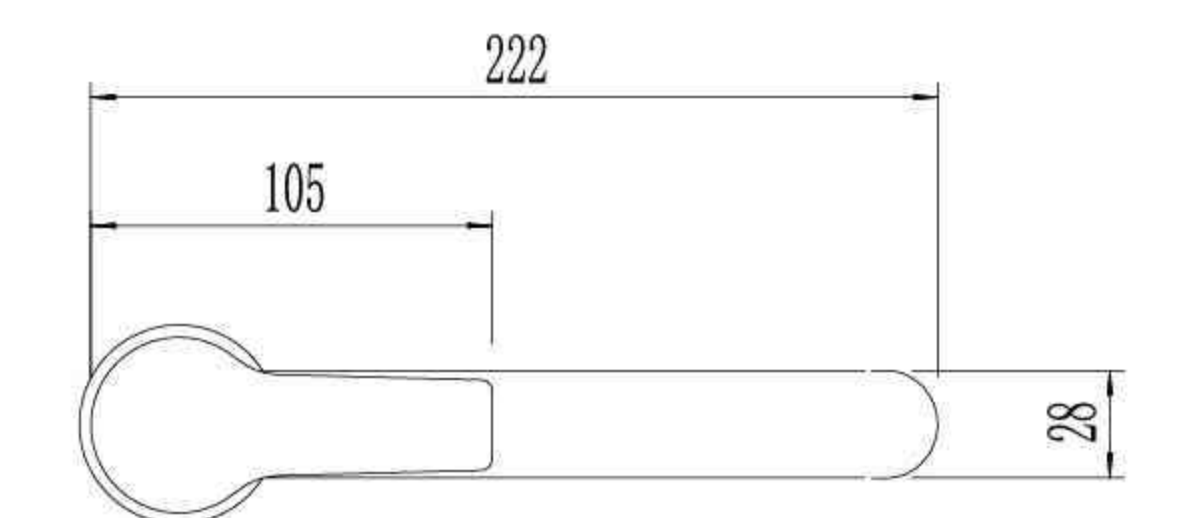

Single Lever Bidet Mixer

KO0648A

Single Lever Sink Mixer

KO0648B

Single Lever Sink Mixer

KO0848A

KO0848B

KO1248A