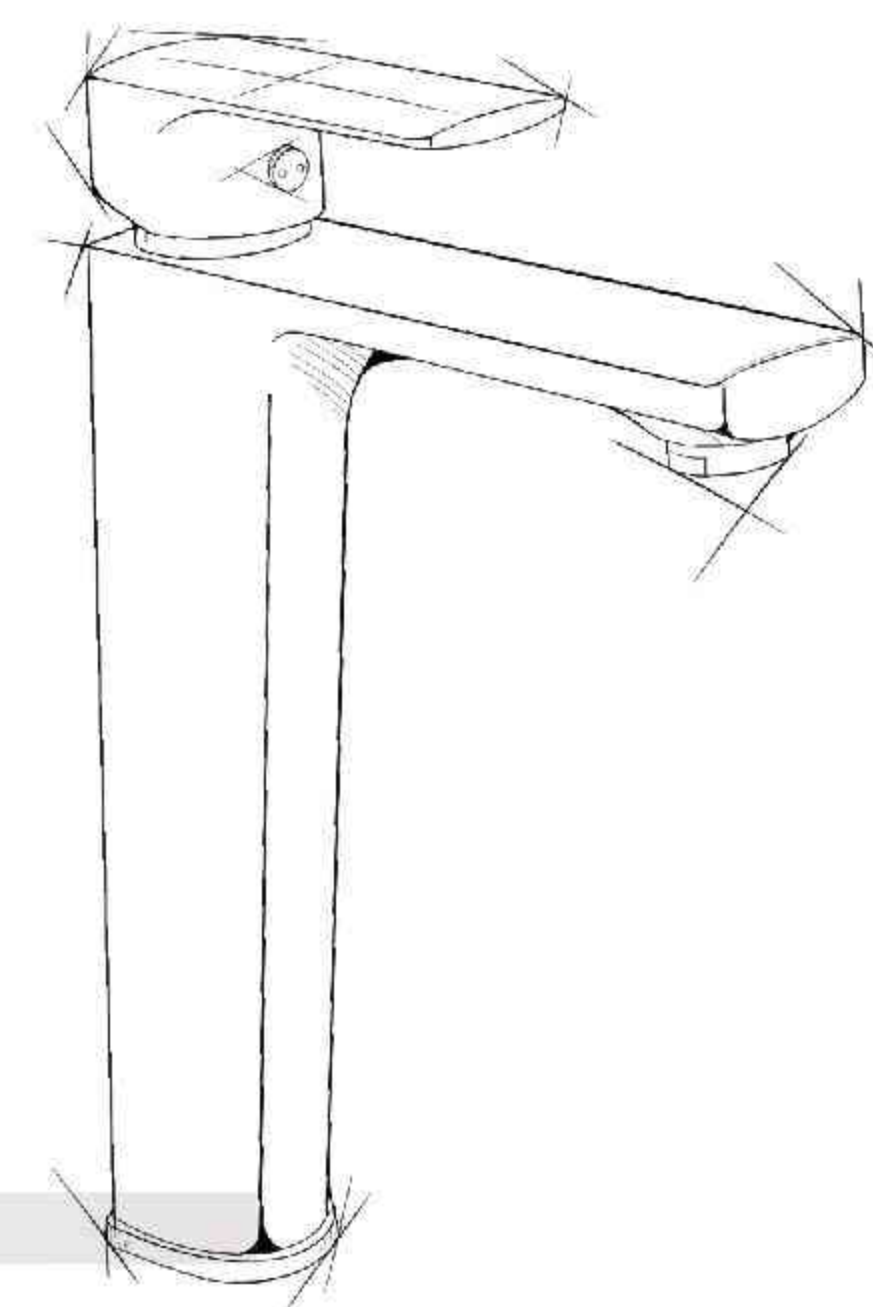

- HA0163L
- HA0163H
- HA1263
- HA1363
- HA1663

HALFEE

Single Lever Basin Mixer

HA0163H

HA0163L

HA0163H

HA1263

HA1363

HA1663

Product quality guarantee

Luxurious finishes

Premium quality

Sell to the world

Prompt after-sale service