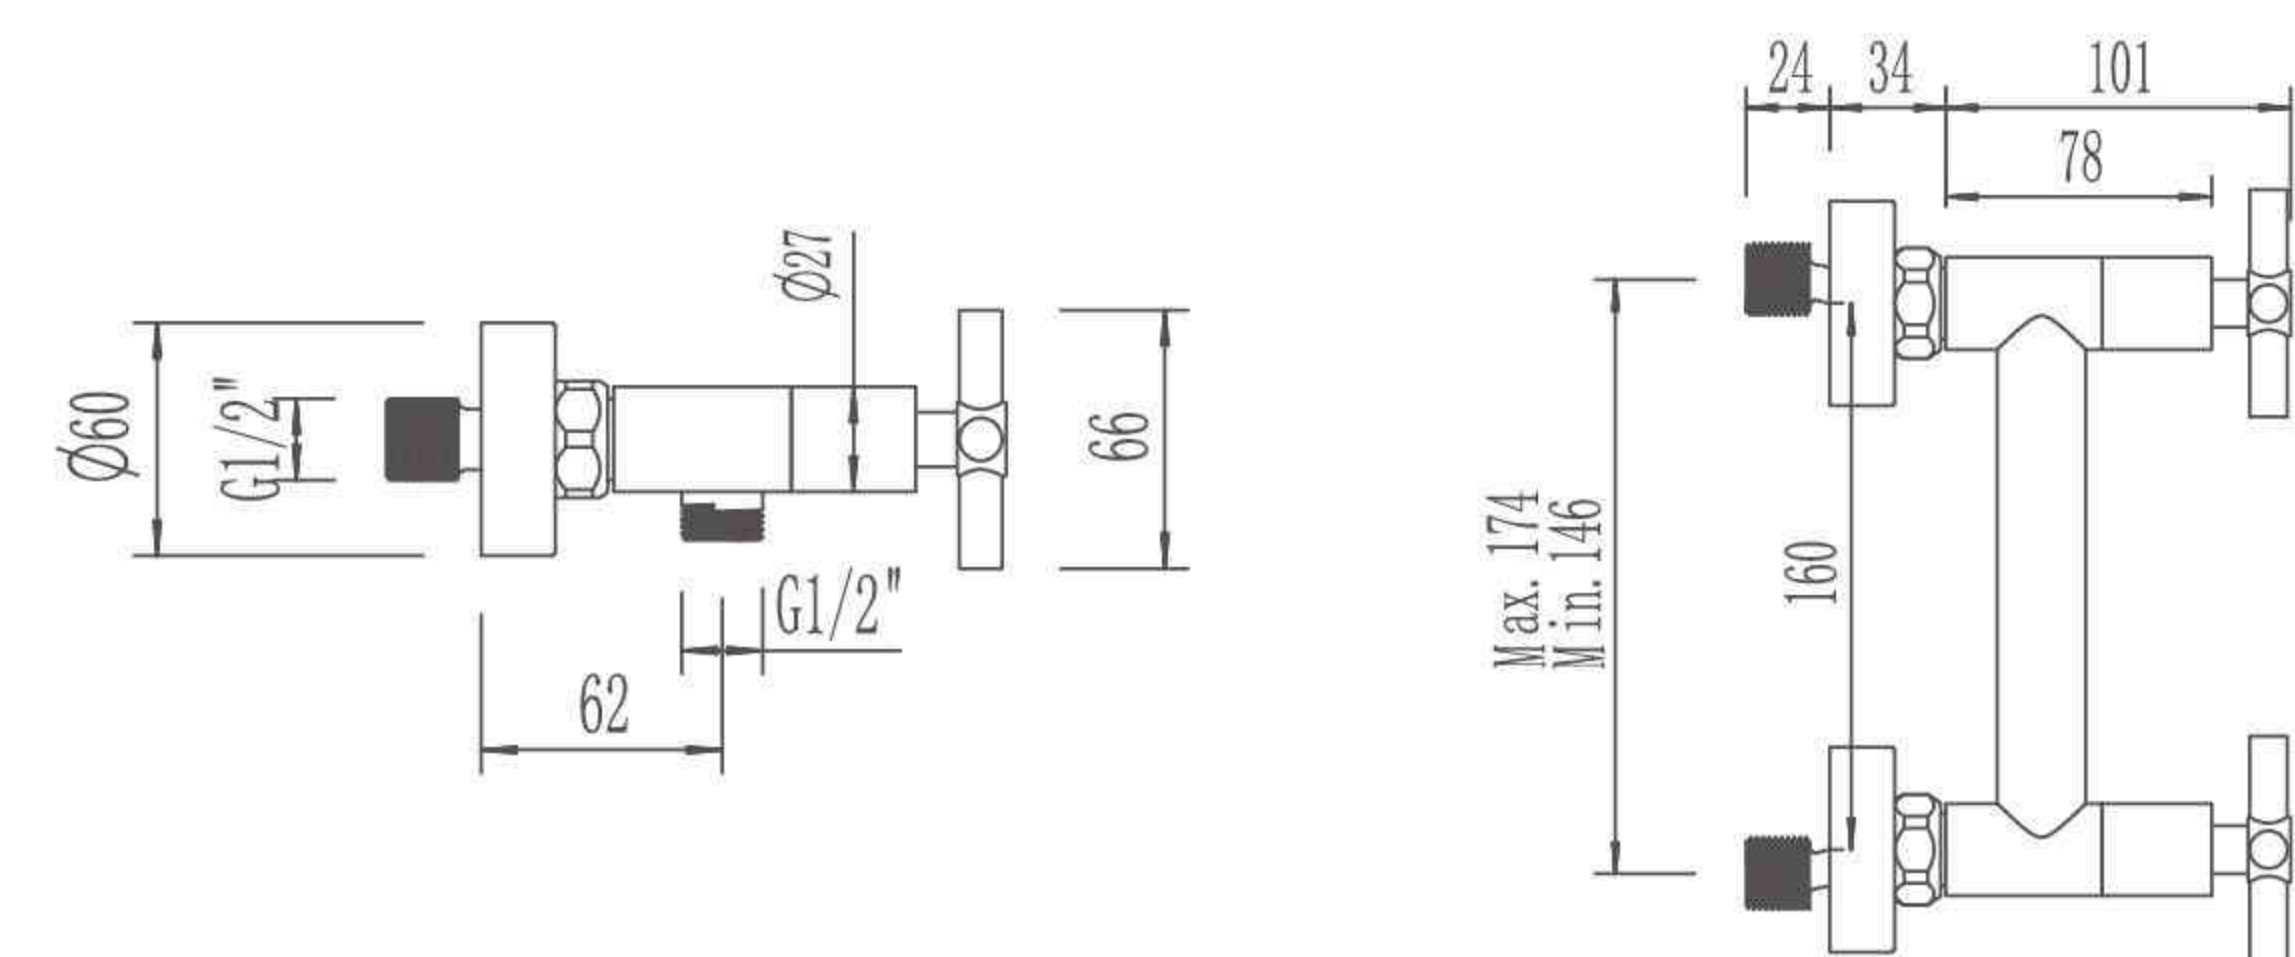

DB0880B

Double Lever Sink Mixer

DB1581A

Double Lever Wall-Mounted Kitchen Mixer

DB1581B

Double Lever Wall-Mounted Kitchen Mixer

DB1282

Double Lever Shower Mixer