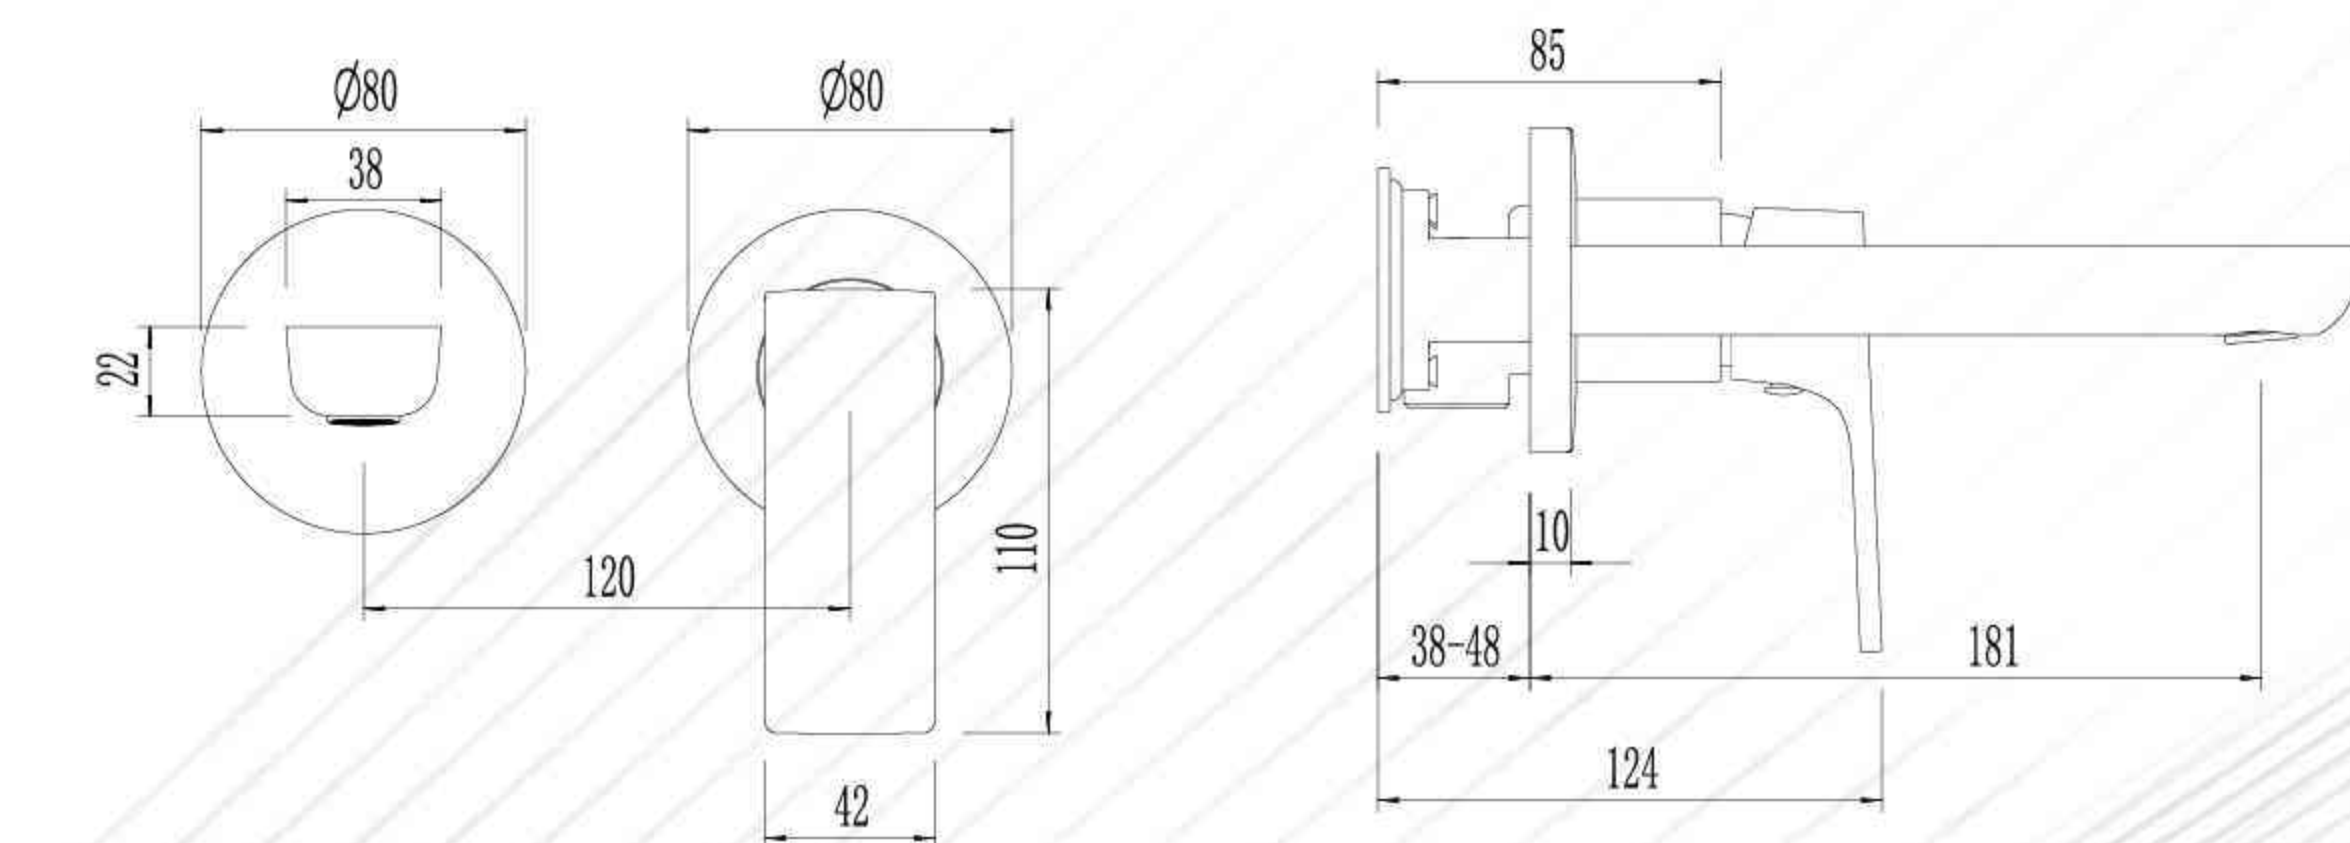

Single Lever Shower Mixer

**HA1363**

Single Lever Bath Mixer

**HA1663**

Single Lever Concealed Basin Mixer

Product quality guarantee

Luxurious finishes

Premium quality