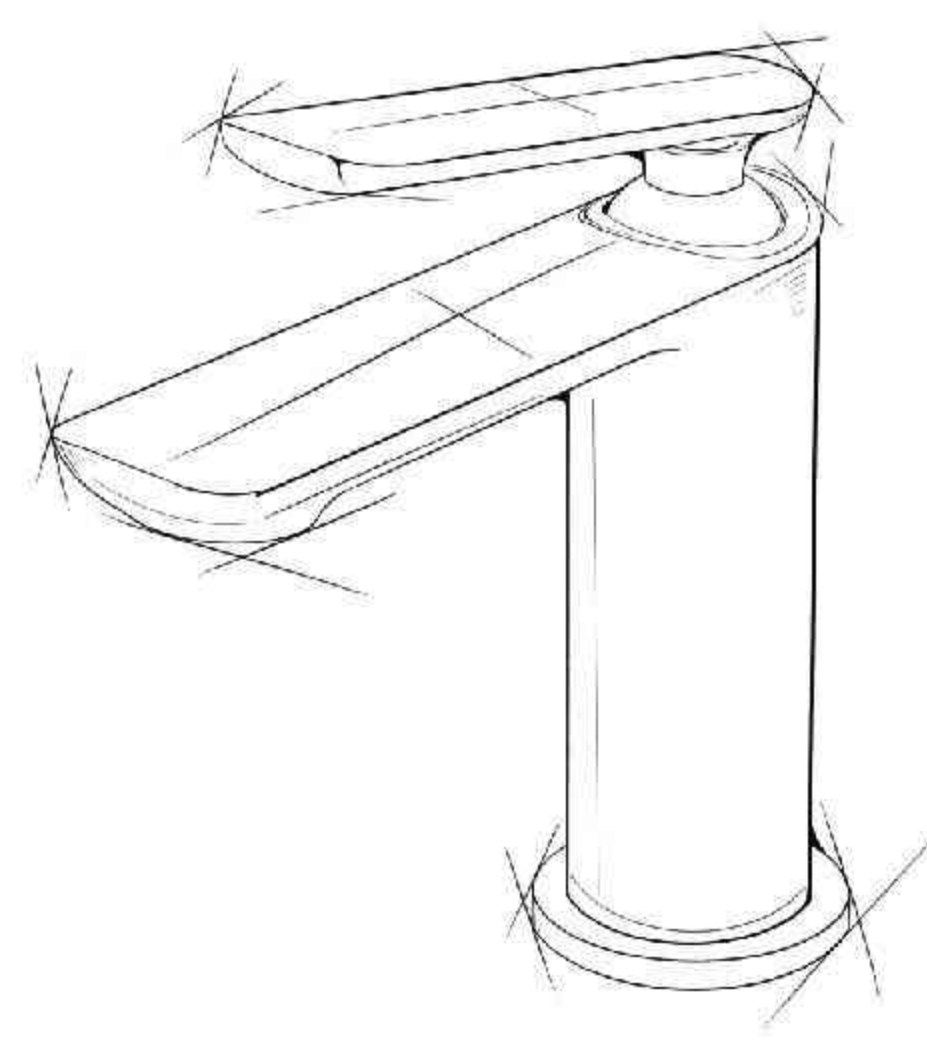

Single Lever Basin Mixer

- TE0173
- TE1373
- TE0173-BG
- TE0173-BK
- TE0173-BN
- TE0173-GM

- Product quality guarantee
- Luxurious finishes
- Premium quality
- Sell to the world
- Prompt after-sale service

TE0173