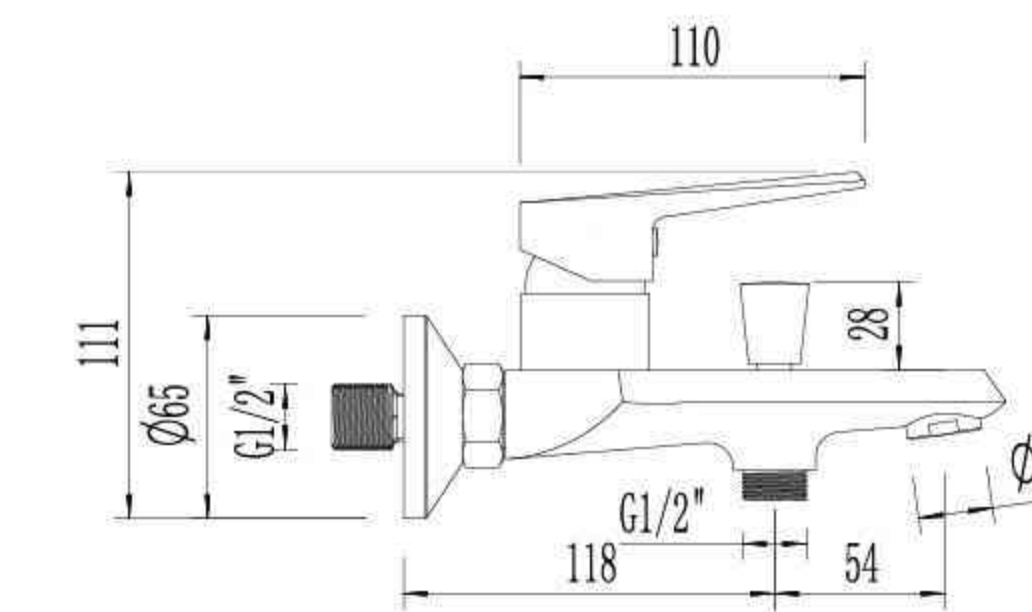

LI1258

Single Lever Shower Mixer

LI1358

Single Lever Bath Mixer

- ▶ LI0158    ▶ LI0158-GM
- ▶ LI0858    ▶ LI0158-BG
- ▶ LI1258    ▶ LI0158-BK
- ▶ LI1358

Single Lever Basin Mixer

LI0158

LI0158-GM