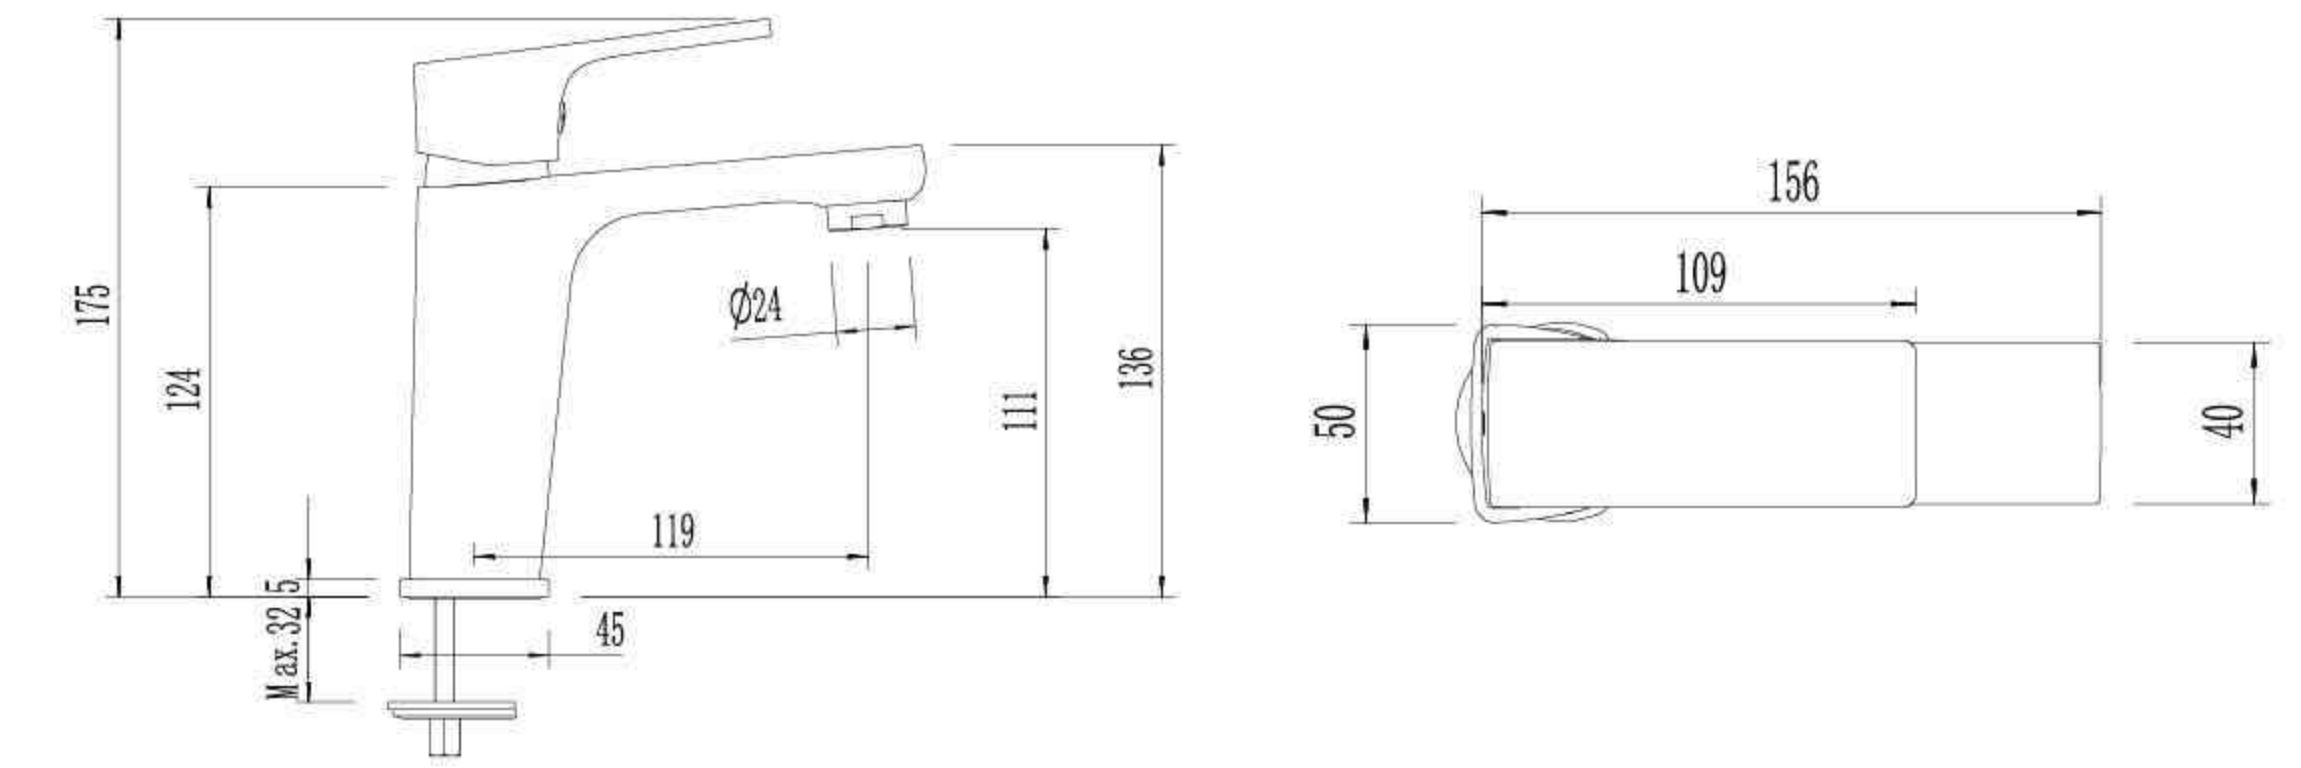

HA0163L

HA0163H