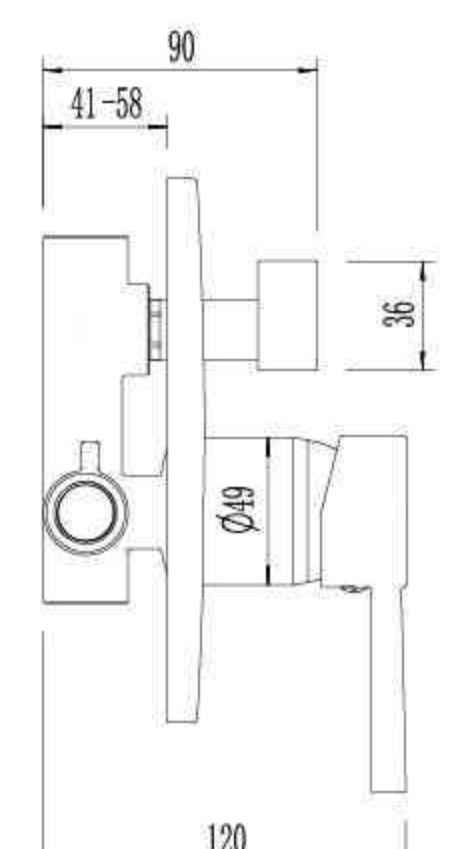

GO0820B

Single Lever Sink Mixer

GO1620

Single Lever Concealed Basin Mixer

GO1520

Single Lever Wall-Mounted Kitchen Mixer

GO1820

Single Lever Concealed Diverter Mixer