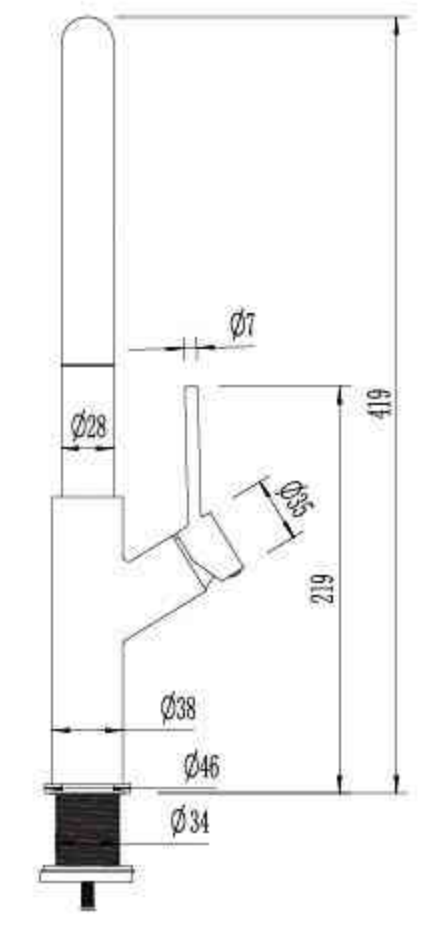

SOLAR

- SO0921A   ▶ SO0921A-BG
- SO0921B   ▶ SO0921A-GM
- SO0921C   ▶ SO0921B-BK
- SO0921A-BN