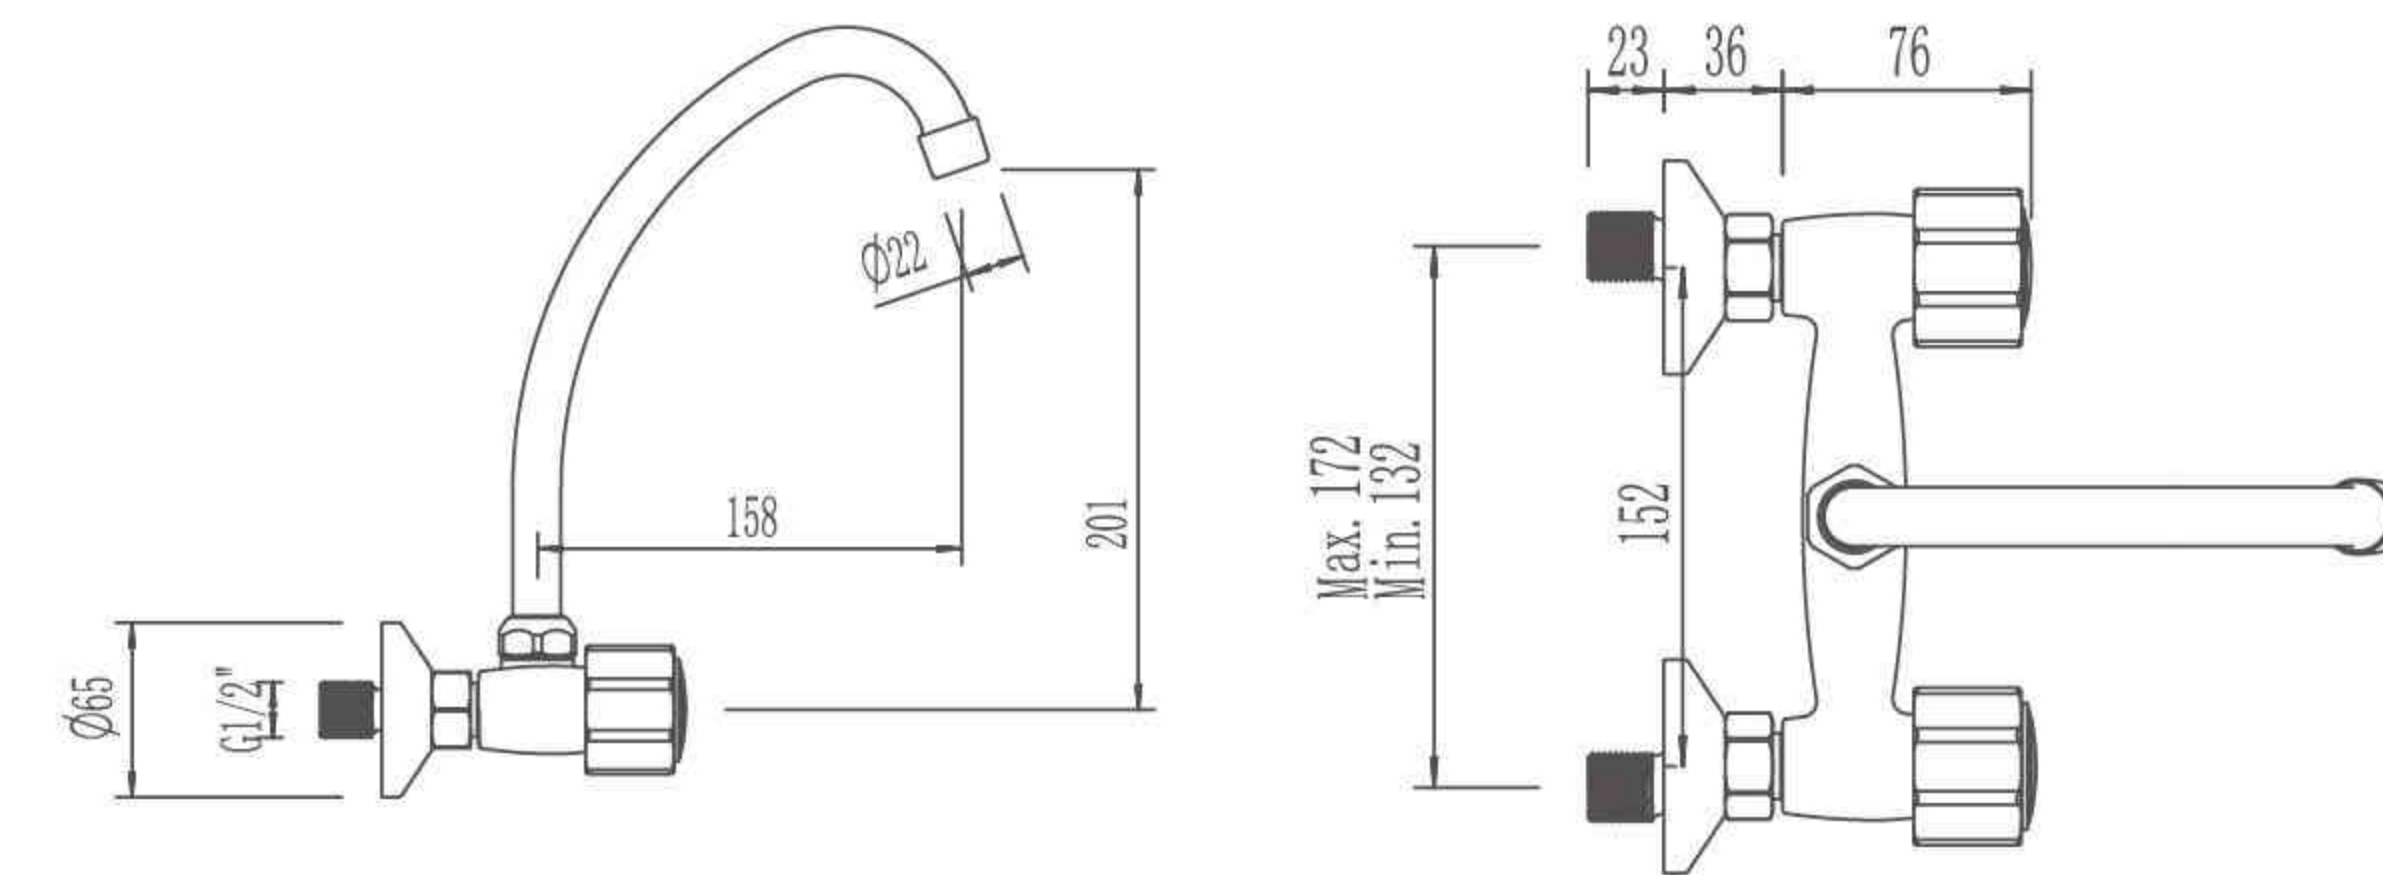

DB0880B

Double Lever Sink Mixer

DB1581A

Double Lever Wall-Mounted Kitchen Mixer

DB1581B

Double Lever Wall-Mounted Kitchen Mixer

DB1282

Double Lever Shower Mixer