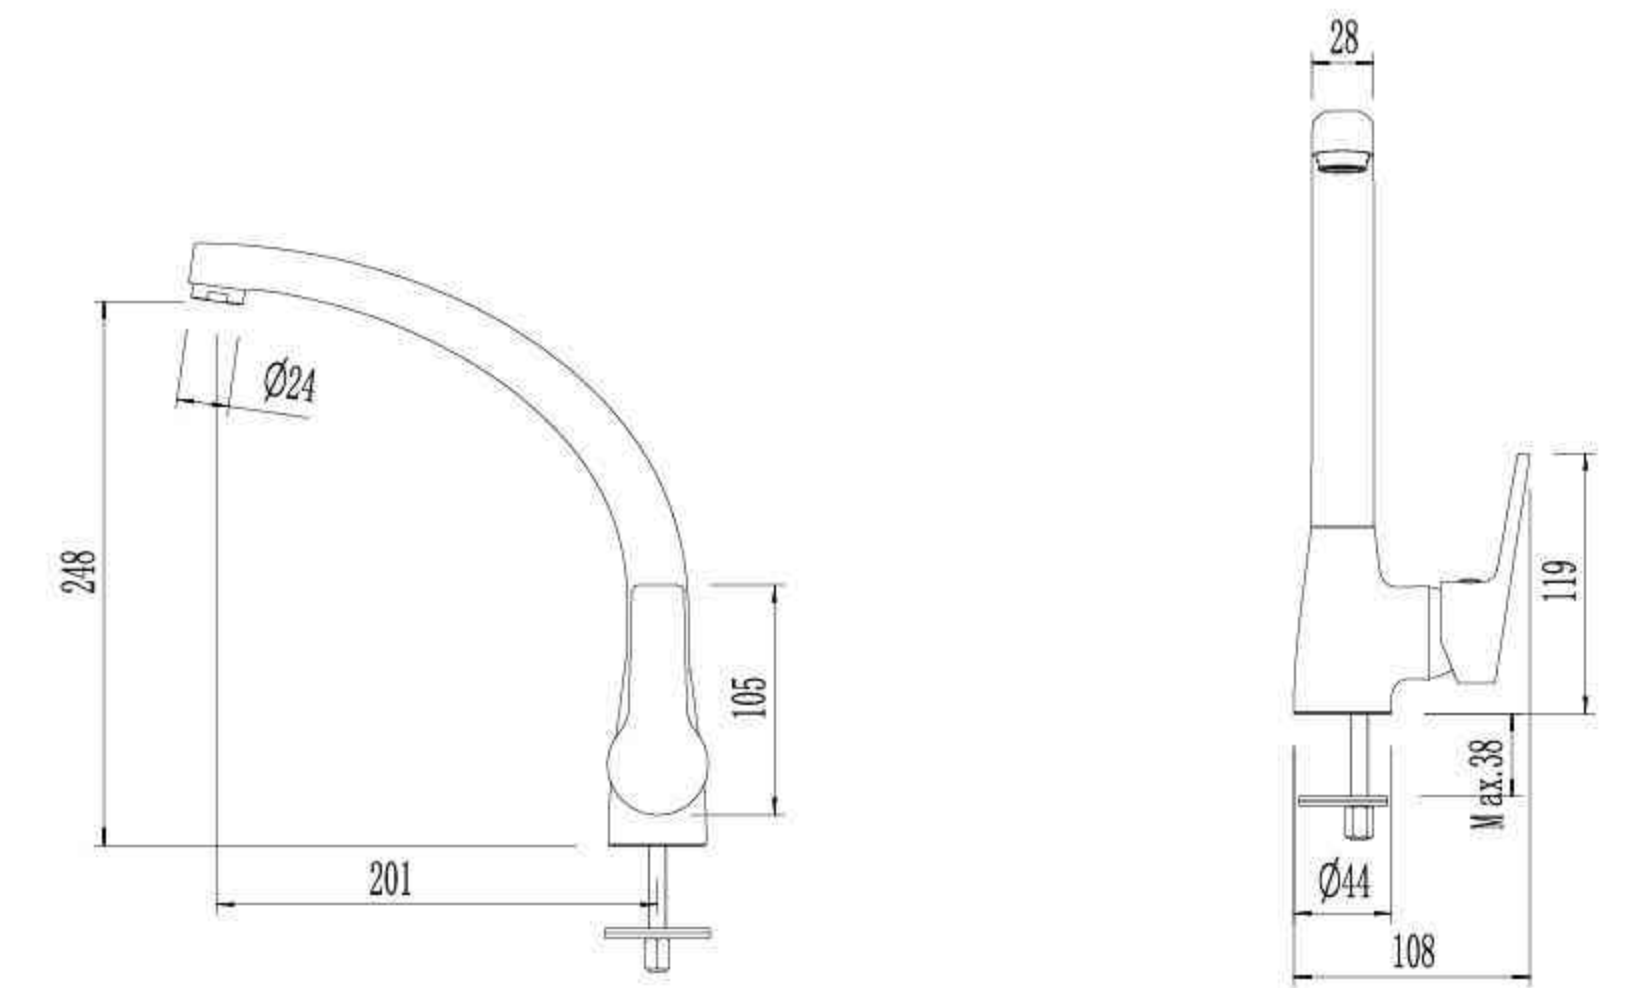

Single Lever Bidet Mixer

KO0648A

Single Lever Sink Mixer

KO0648B

Single Lever Sink Mixer

KO0848A

KO0848B

KO1248A