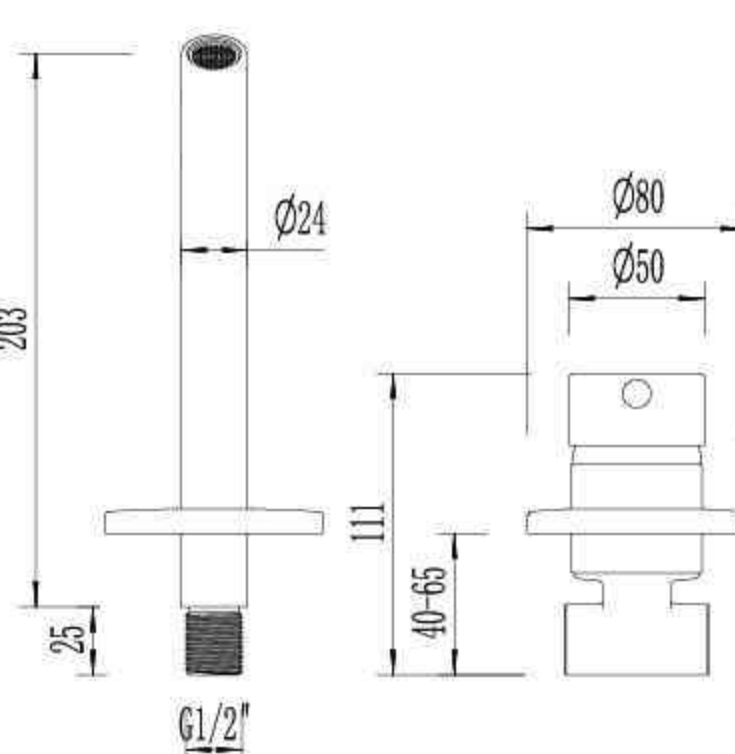

GO0820B

Single Lever Sink Mixer

GO1620

Single Lever Concealed Basin Mixer

GO1520

Single Lever Wall-Mounted Kitchen Mixer

GO1820

Single Lever Concealed Diverter Mixer