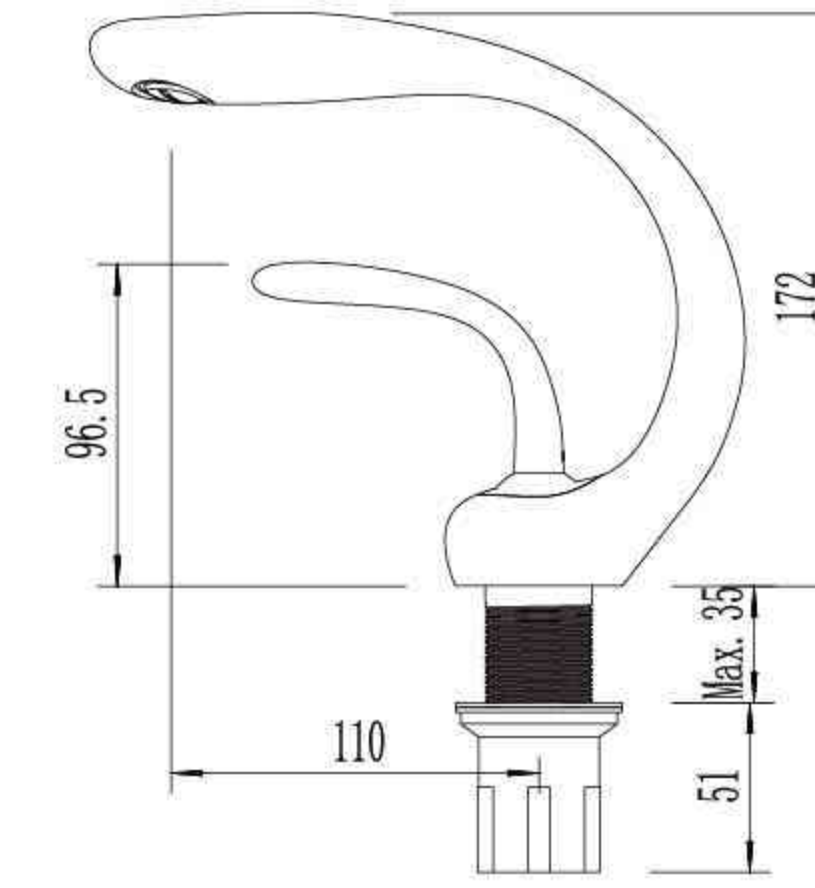

SIGRID

- SI0178
- SI0178-BG
- SI0179
- SI0178-GM
- SI0191-BG
- SI0178-BK
- SI0192-BG

Product quality guarantee

Luxurious finishes

Premium quality

Sell to the world

Prompt after-sale service