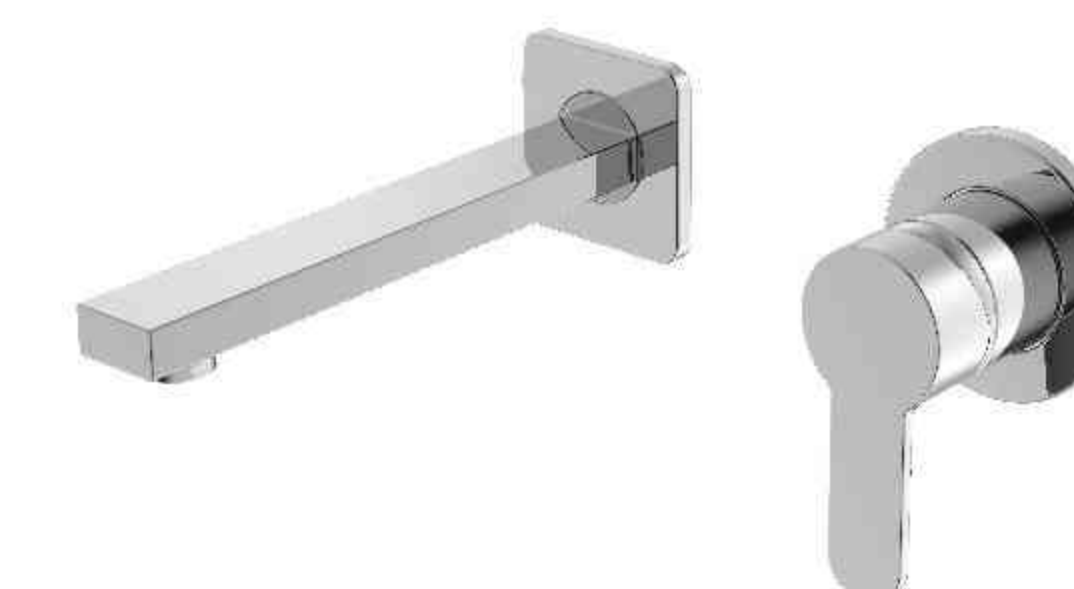

Single Lever Shower Mixer

VE0855

Single Lever Sink Mixer

VE1355

Single Lever Bath Mixer

VE1555

Single Lever Wall-Mounted Kitchen Mixer

VE1655