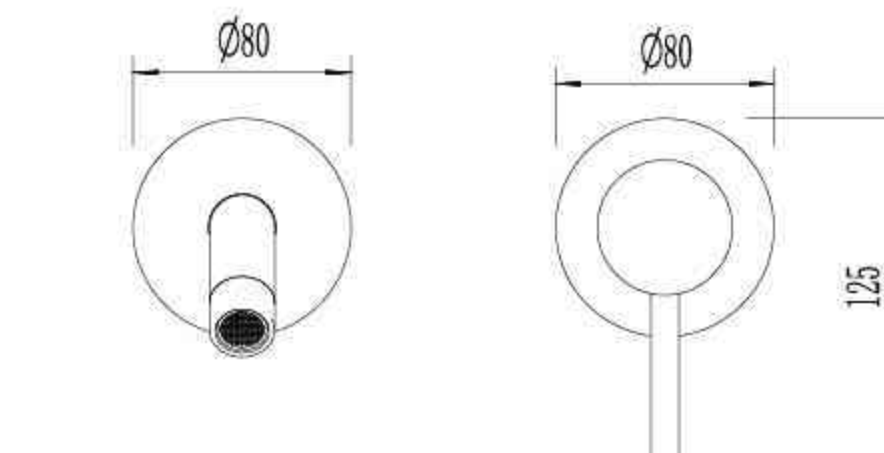

GO0820B

Single Lever Sink Mixer

GO1620

Single Lever Concealed Basin Mixer

GO1520

Single Lever Wall-Mounted Kitchen Mixer

GO1820

Single Lever Concealed Diverter Mixer