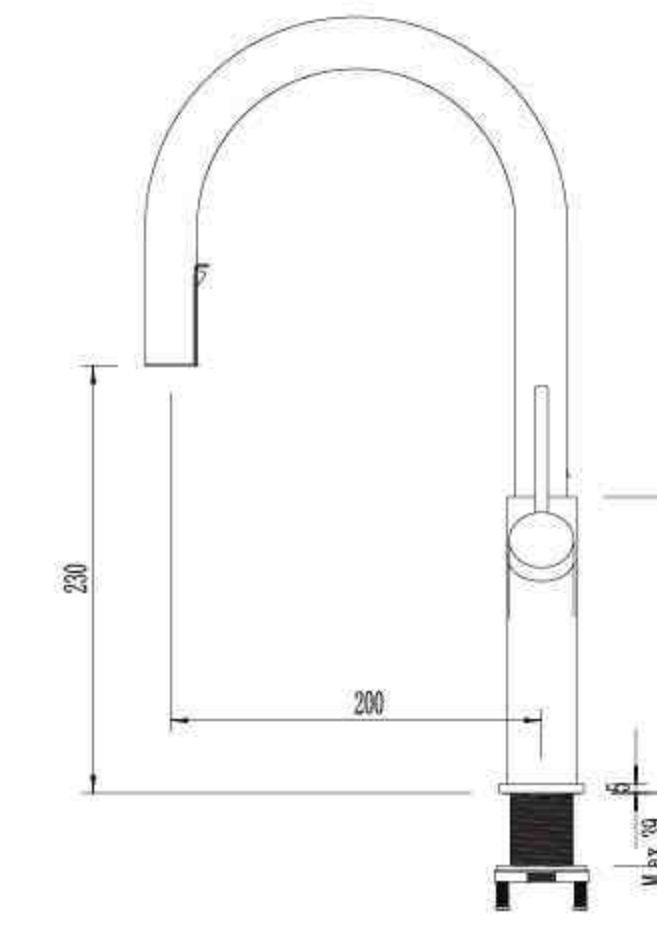

SOLAR

- SO0921A   ▶ SO0921A-BG
- SO0921B   ▶ SO0921A-GM
- SO0921C   ▶ SO0921B-BK
- SO0921A-BN