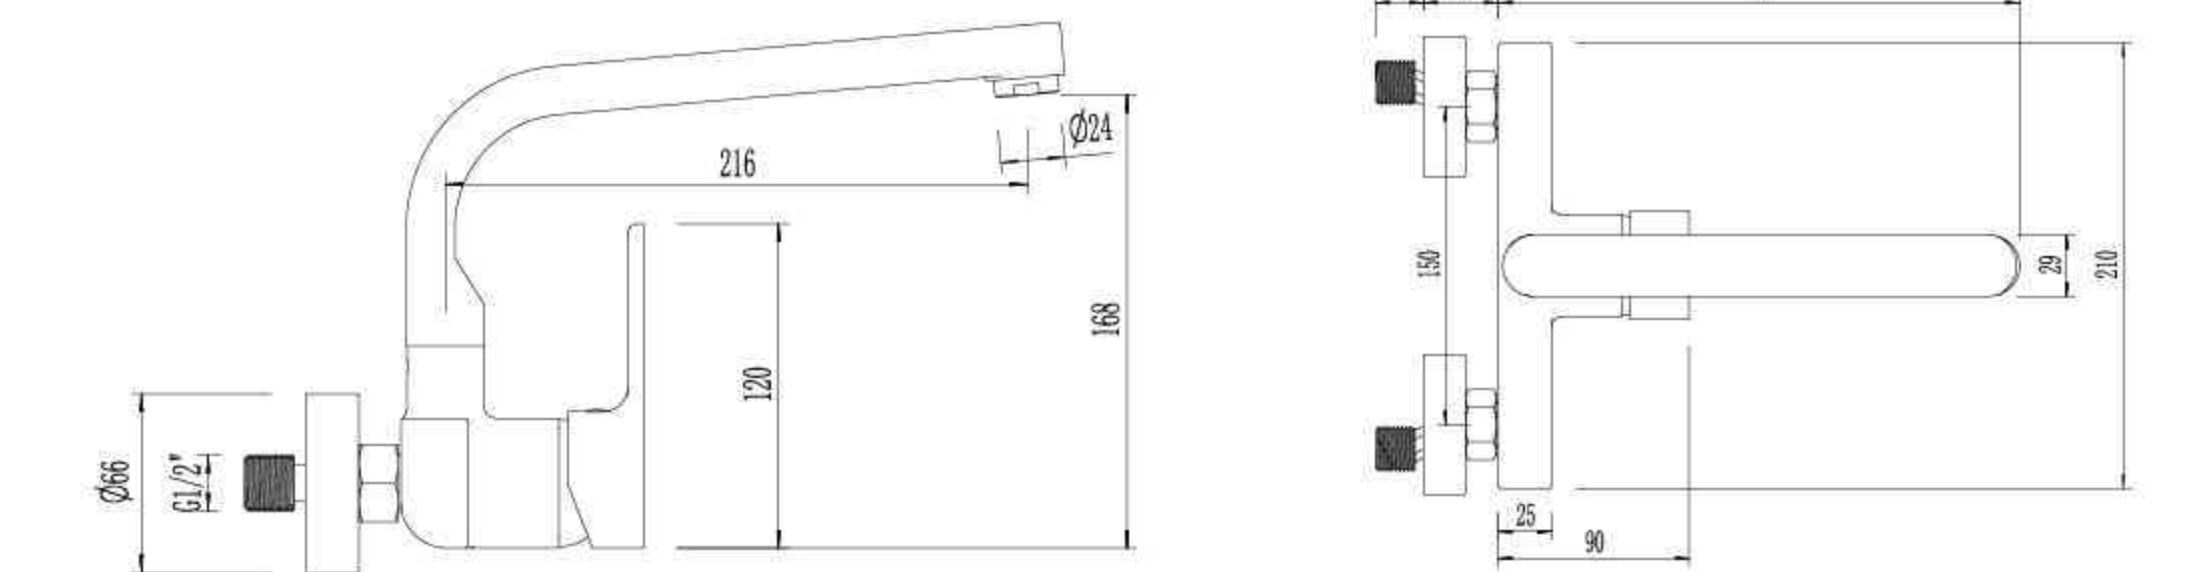

Single Lever Basin Mixer

VI0845

Single Lever Sink Mixer

VI0145M

Single Lever Basin Mixer

VI1545

Single Lever Wall-Mounted Kitchen Mixer

VI0145H