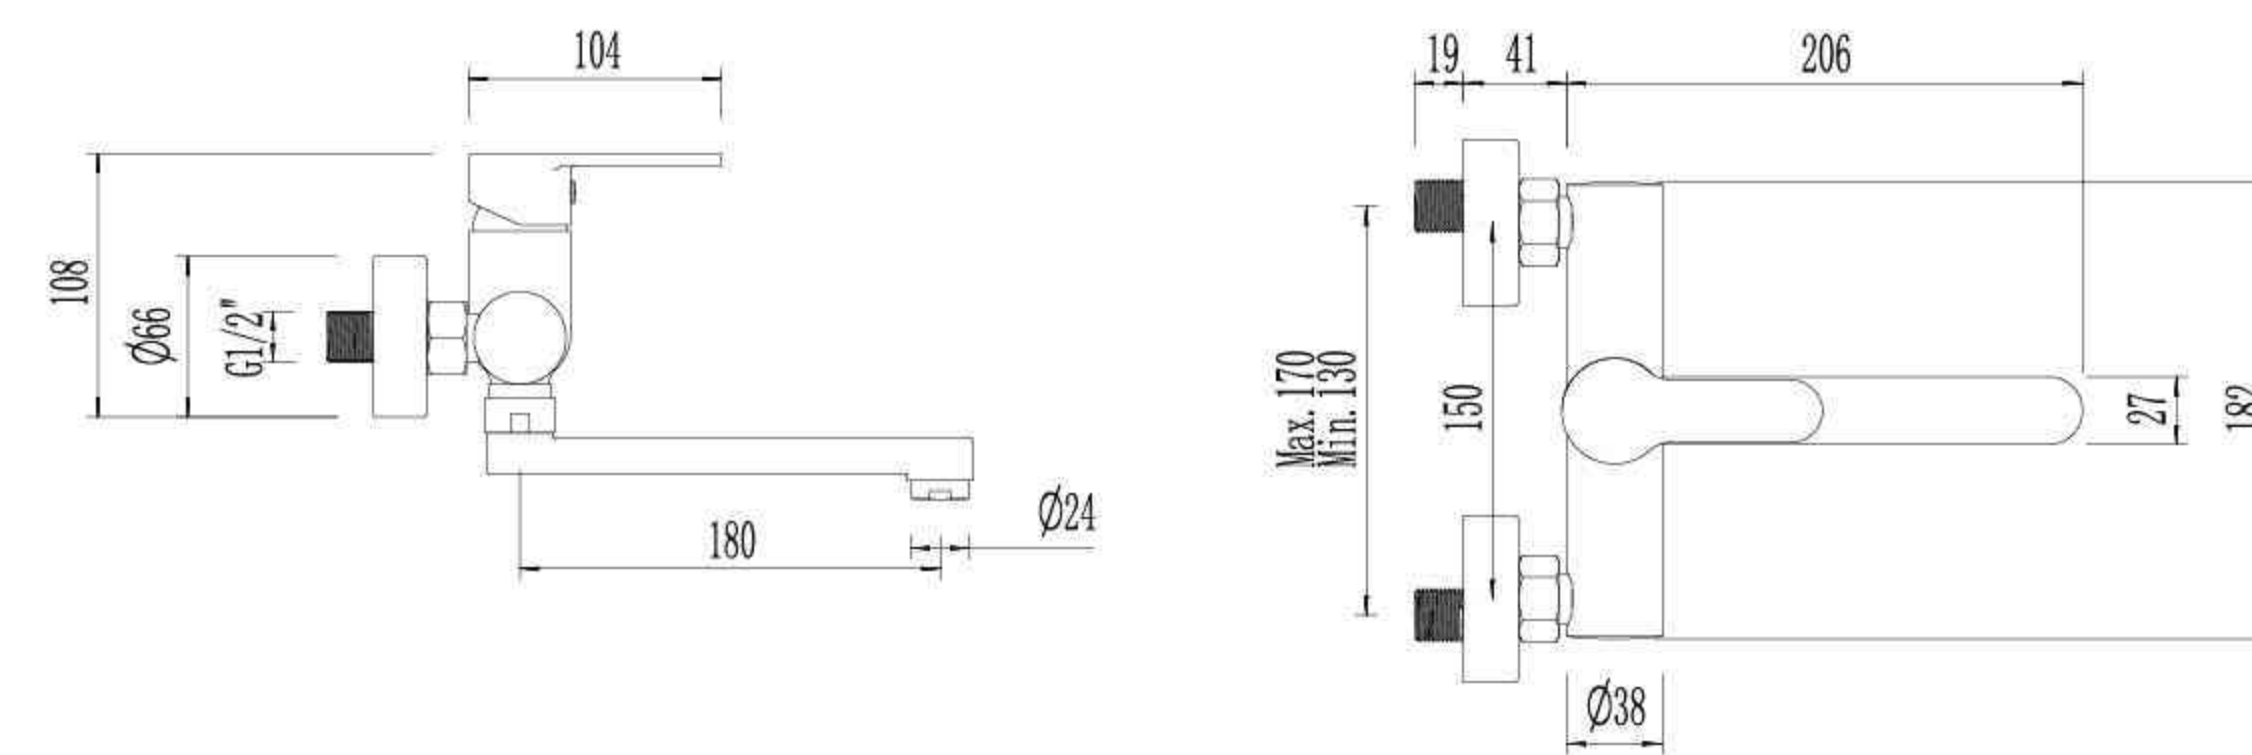

Single Lever Shower Mixer

VE0855

Single Lever Sink Mixer

VE1355

Single Lever Bath Mixer

VE1555

Single Lever Wall-Mounted Kitchen Mixer

VE1655