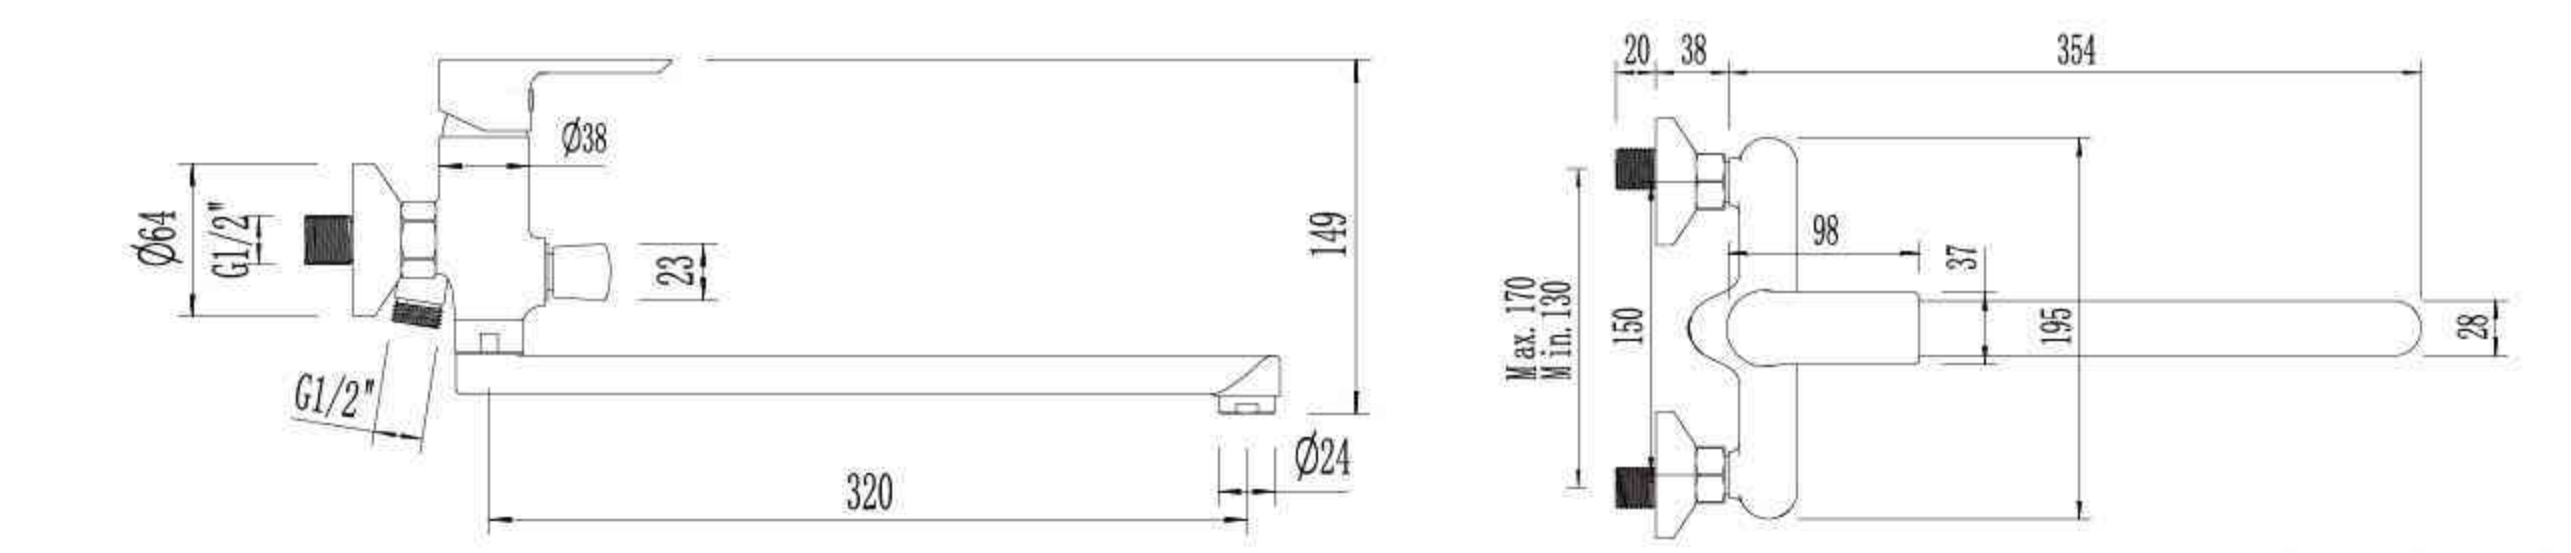

PANO

- PA0172
- PA1272
- PA1372
- PA1472
- PA0172-BK
- PA0172-BN
- PA0172-GM

Product quality guarantee

Luxurious finishes

Premium quality

Sell to the world

Prompt after-sale service