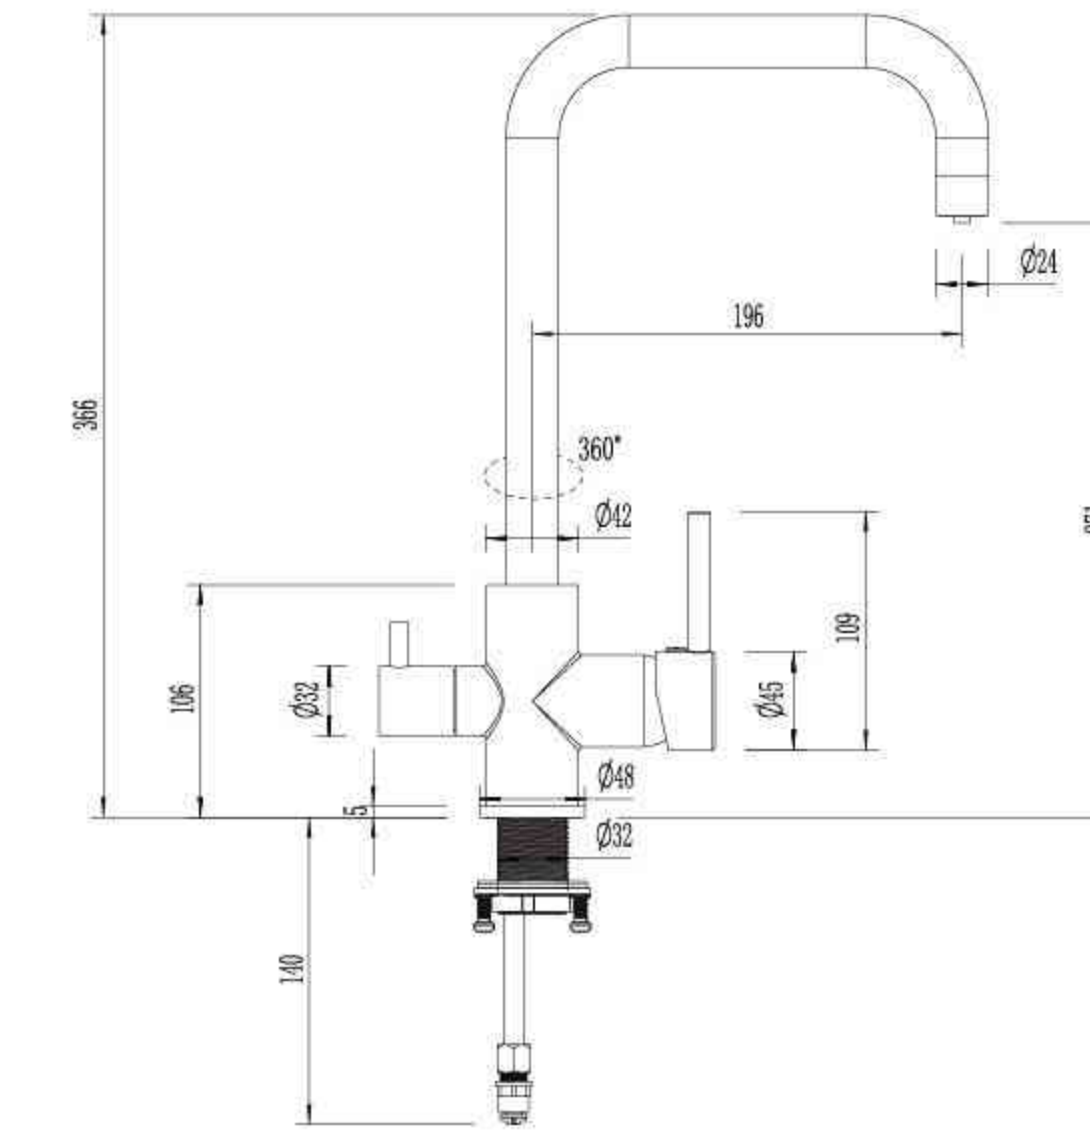

# PURITY

PU0820A

Drinking Water Mixer

PU0820A-BG

Drinking Water Mixer

PU0820B

Drinking Water Mixer

PU0820B-GM