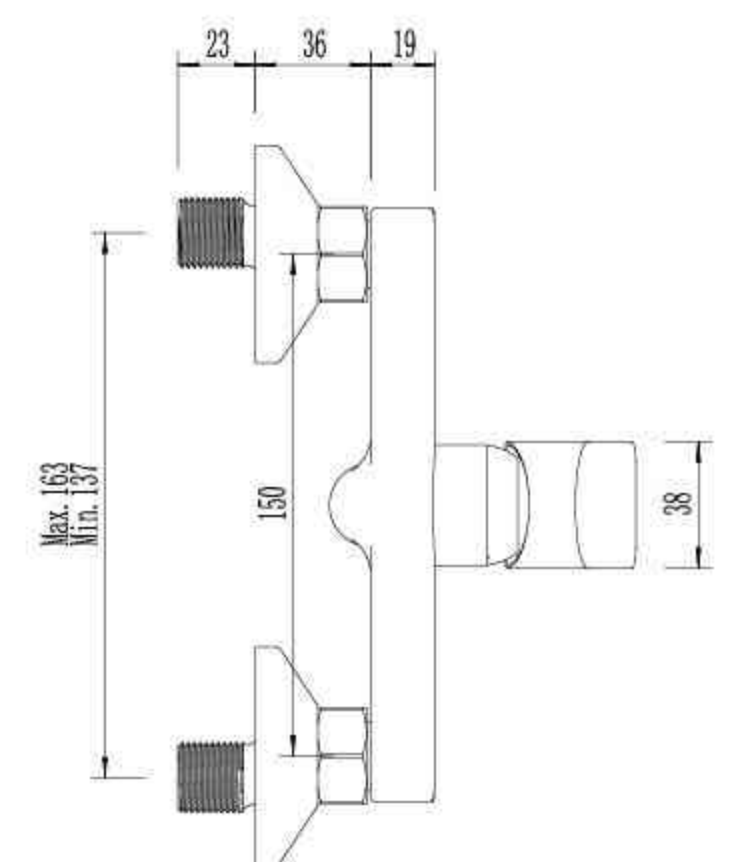

Single Lever High Basin Mixer

AM1256

Single Lever Shower Mixer

DE1230

Single Lever Shower Mixer

AM1356

Single Lever Bath Mixer

DE1330