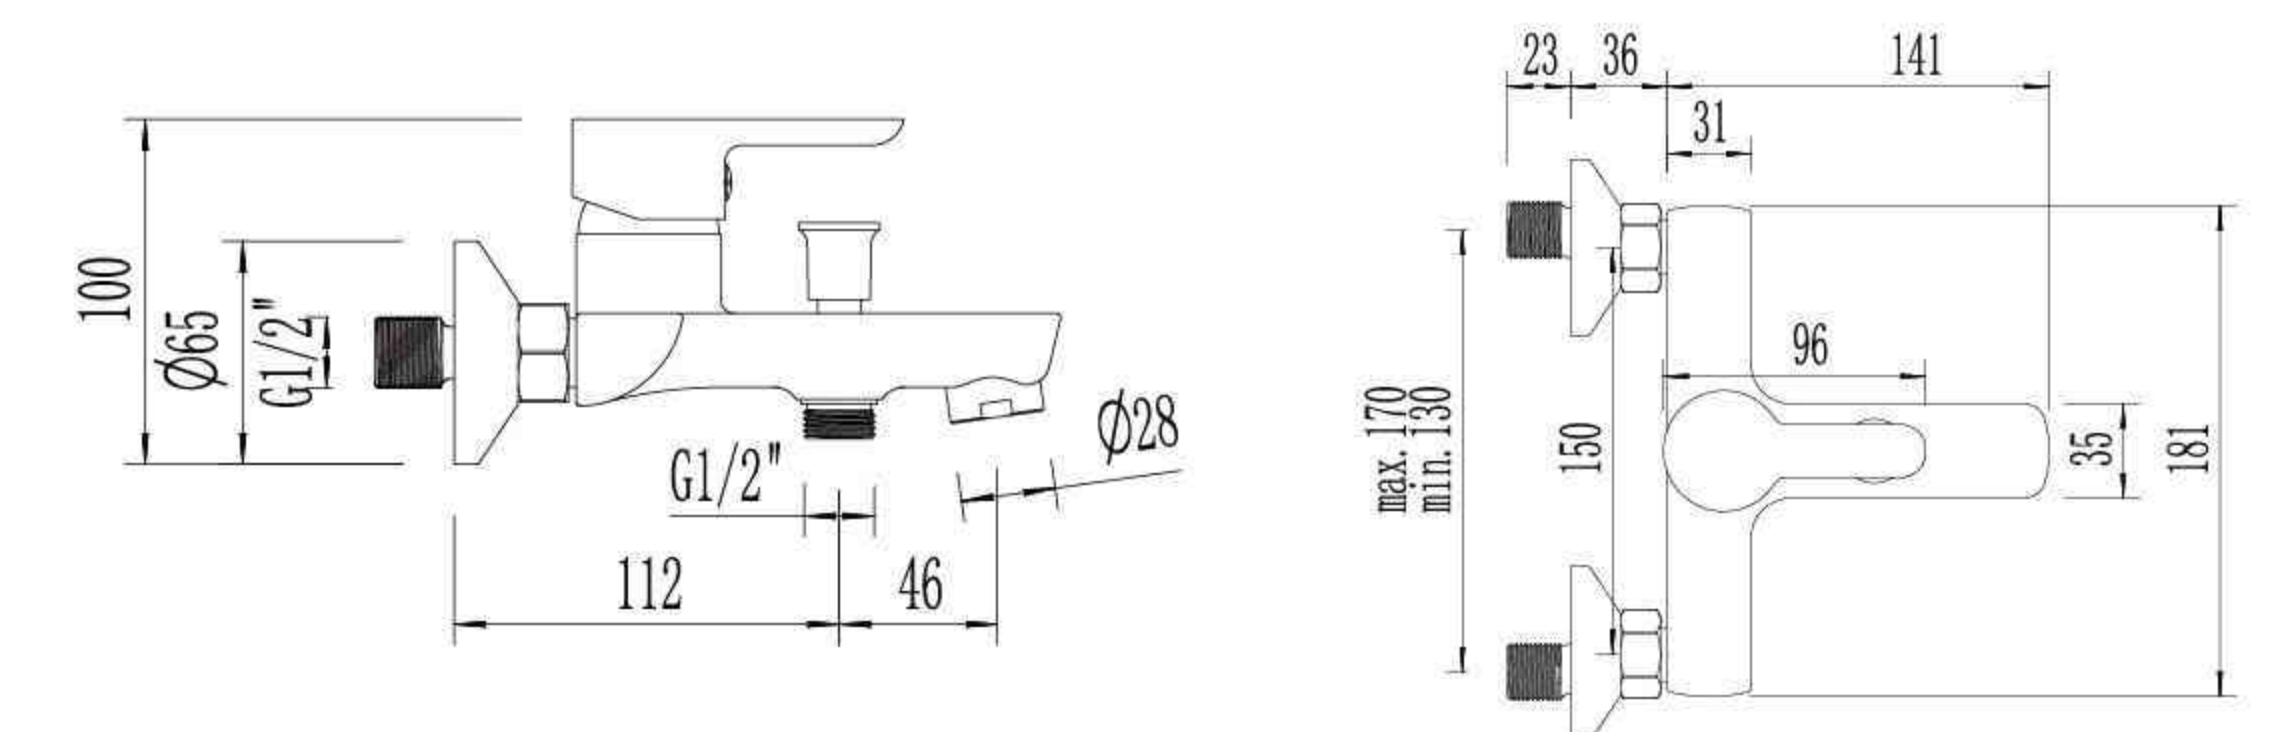

**ZE0106H**

Single Lever High Basin Mixer

**ZE1506**

Single Lever Wall-Mounted Kitchen Mixer

**ZE1306**

Single Lever Bath Mixer

Product quality guarantee

Luxurious finishes