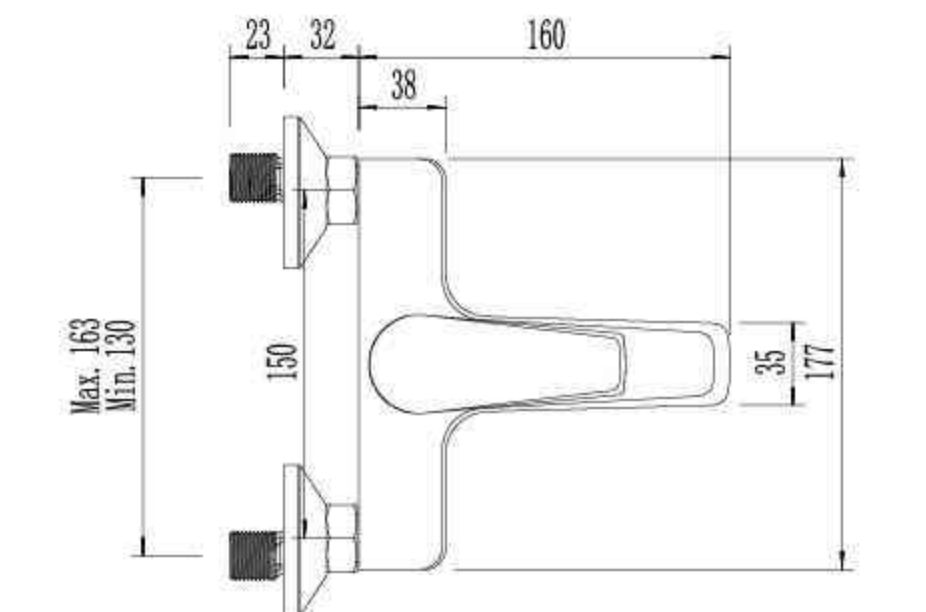

LI1258

Single Lever Shower Mixer

LI1358

Single Lever Bath Mixer

- ▶ LI0158    ▶ LI0158-GM
- ▶ LI0858    ▶ LI0158-BG
- ▶ LI1258    ▶ LI0158-BK
- ▶ LI1358

Single Lever Basin Mixer

LI0158

LI0158-GM