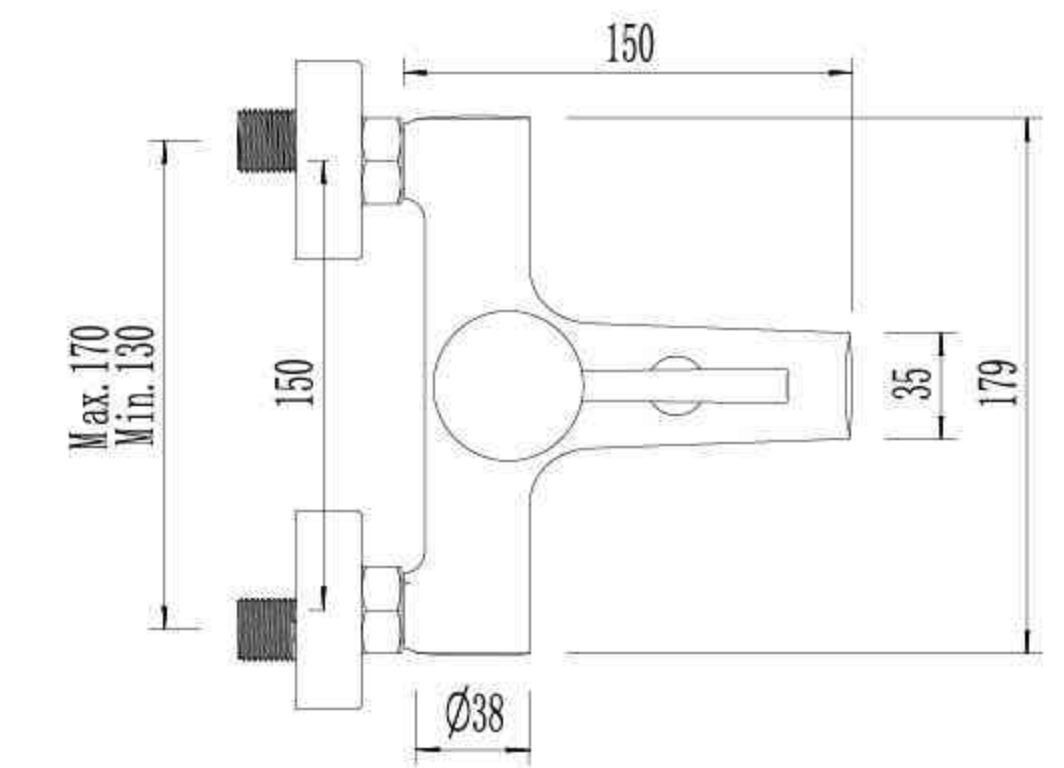

GO0120

GO1120

GO0420

GO1220

GO0820A

GO1320

GO0820B

GO1620

GO1520

GO1820