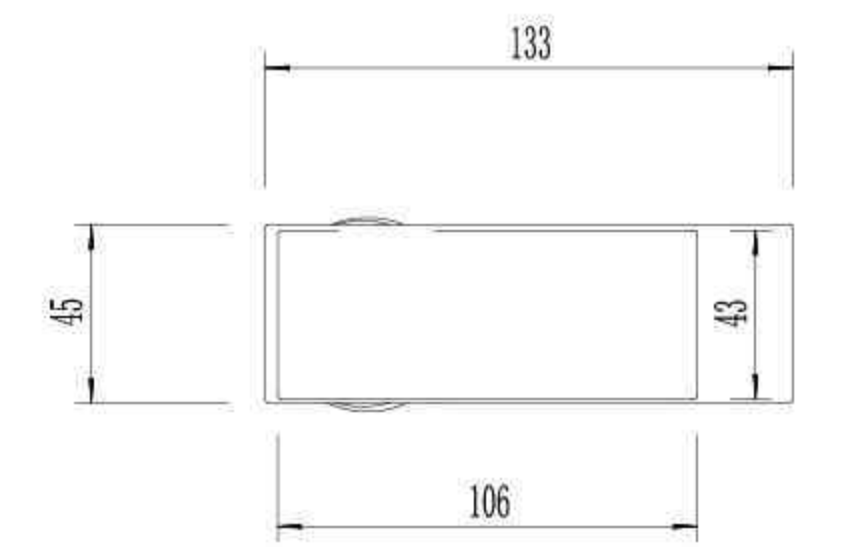

SIGRID

- SI0178
- SI0178-BG
- SI0179
- SI0178-GM
- SI0191-BG
- SI0178-BK
- SI0192-BG

Product quality guarantee

Luxurious finishes

Premium quality

Sell to the world

Prompt after-sale service