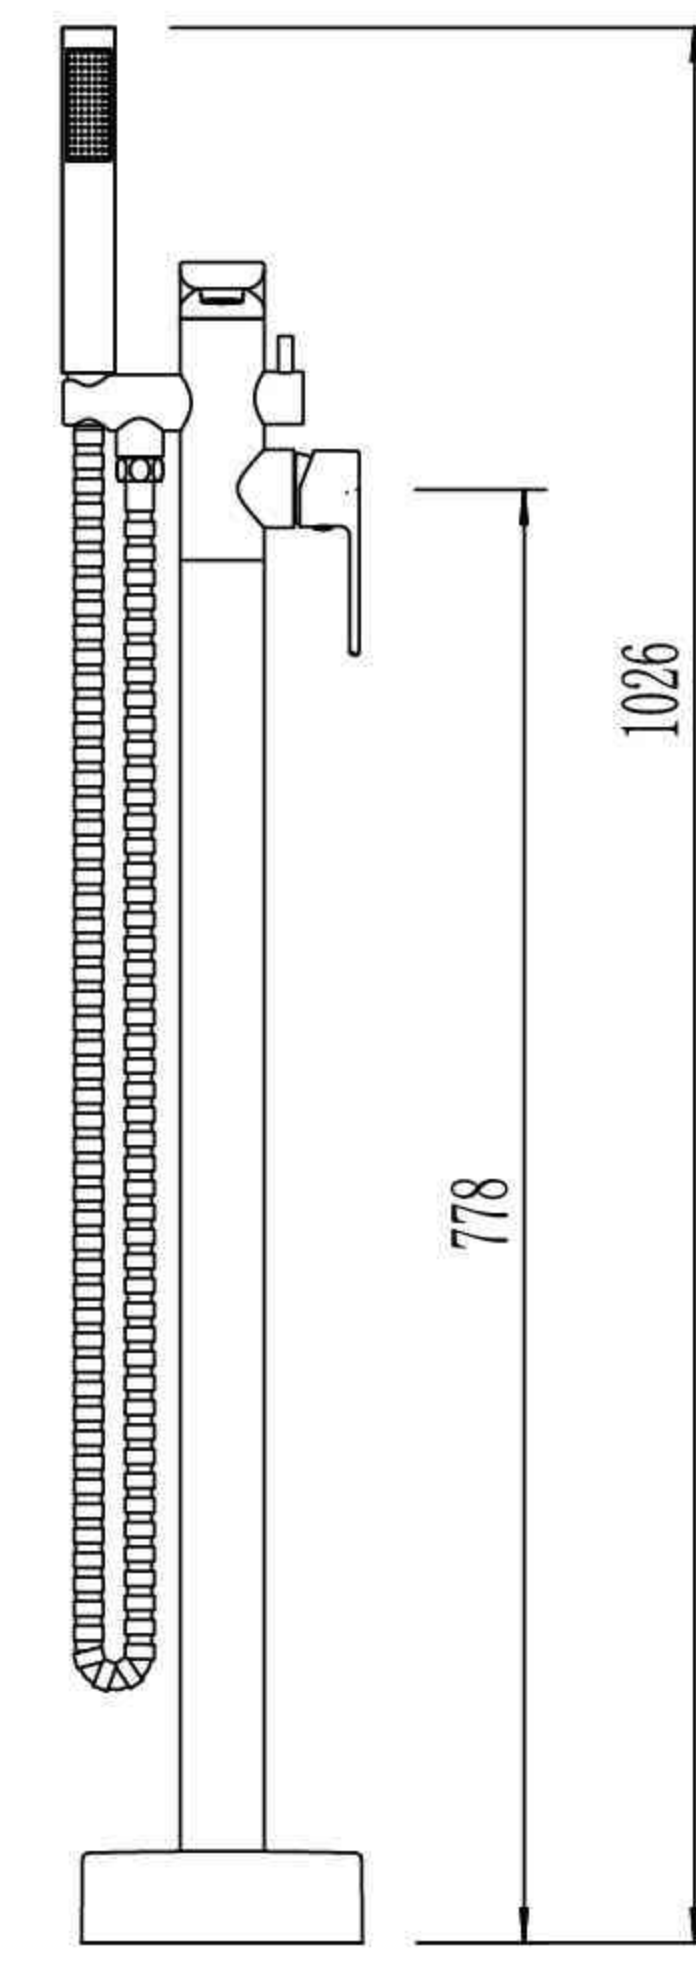

FS2070B
Free-standing Bathtub Mixer