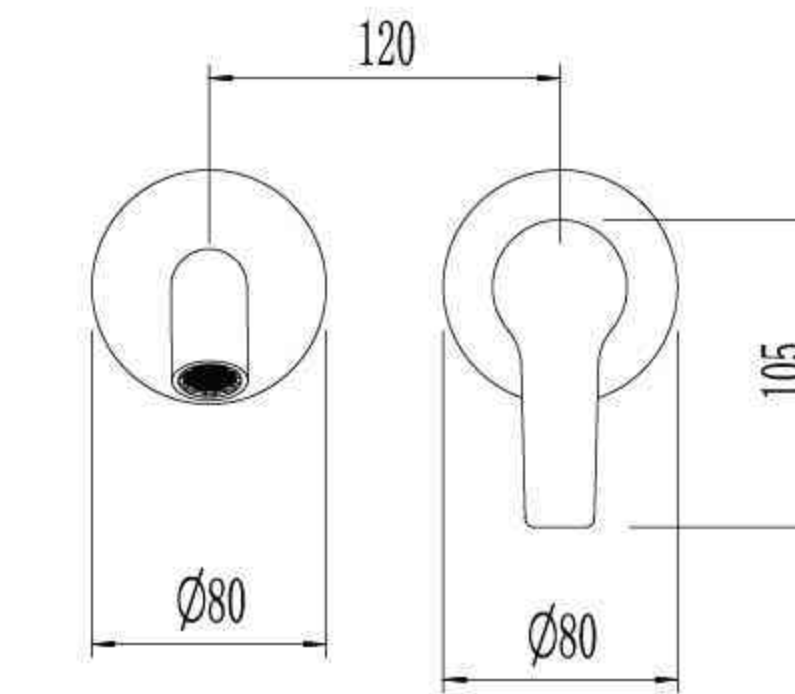

Single Lever Concealed Basin Mixer

KO0148NA

Single Lever Basin Mixer

KO0148NB

Single Lever Basin Mixer

KO0448

Single Lever Bidet Mixer

KO0548