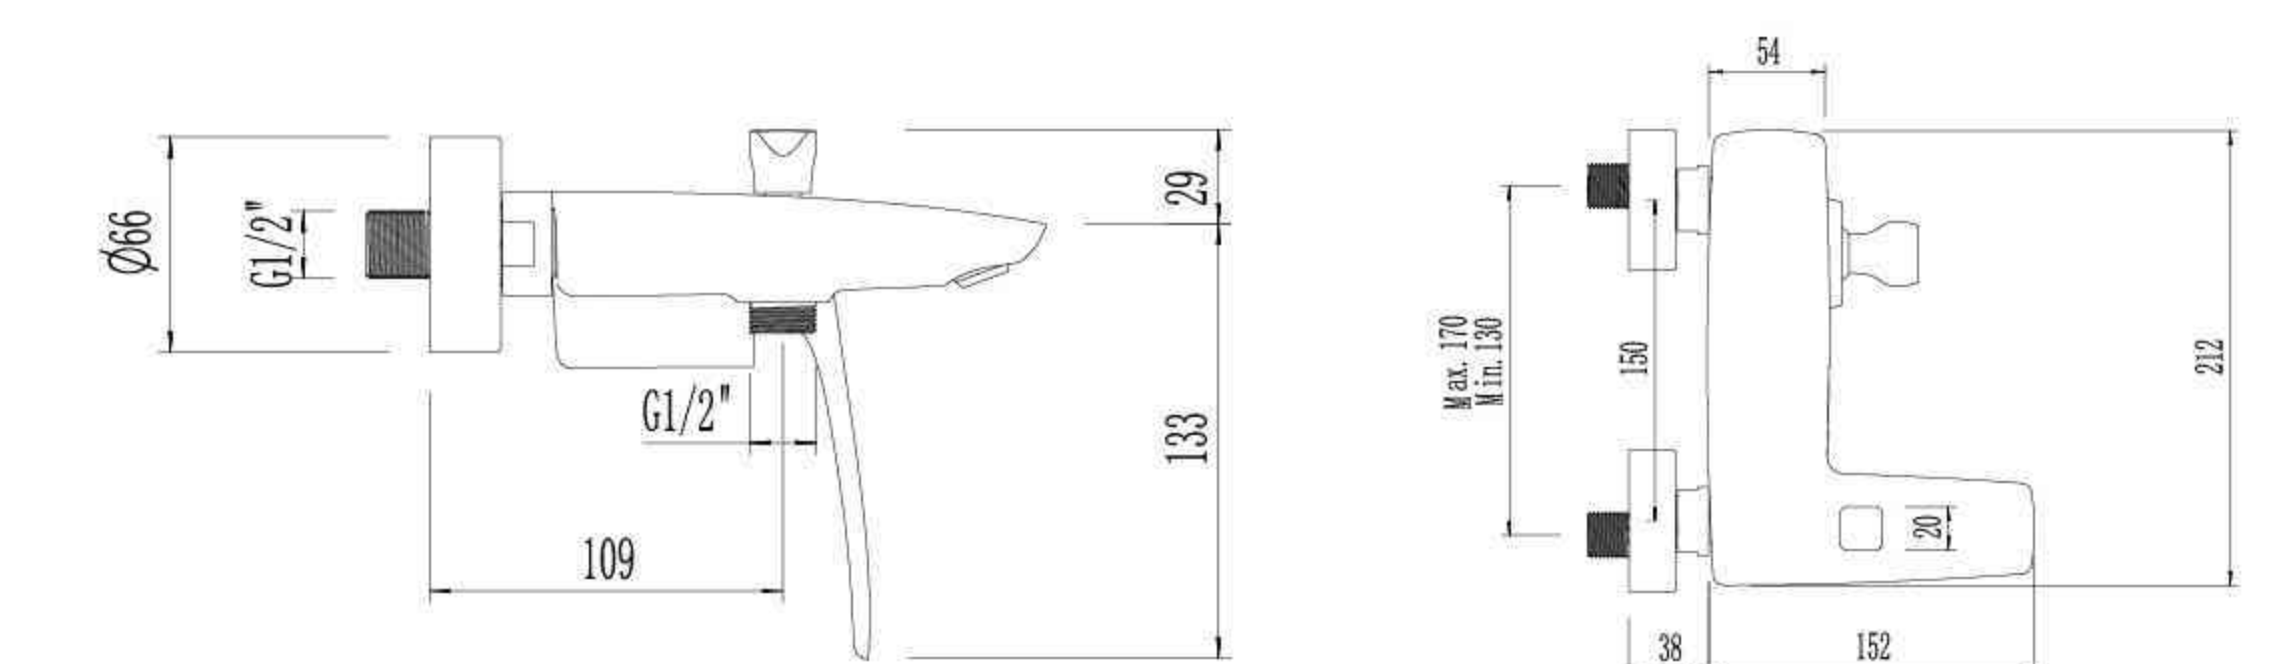

**CE0851**

Single Lever Sink Mixer

**CE1251**

Single Lever Shower Mixer

**CE1351**

Single Lever Bath Mixer

Product quality guarantee

Luxurious finishes