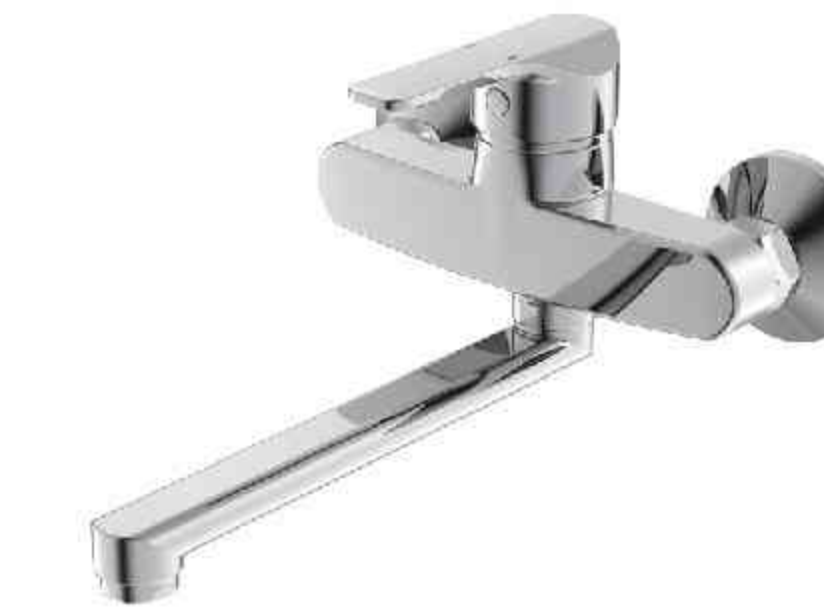

DU1544C

Single Lever Wall-Mounted Kitchen Mixer