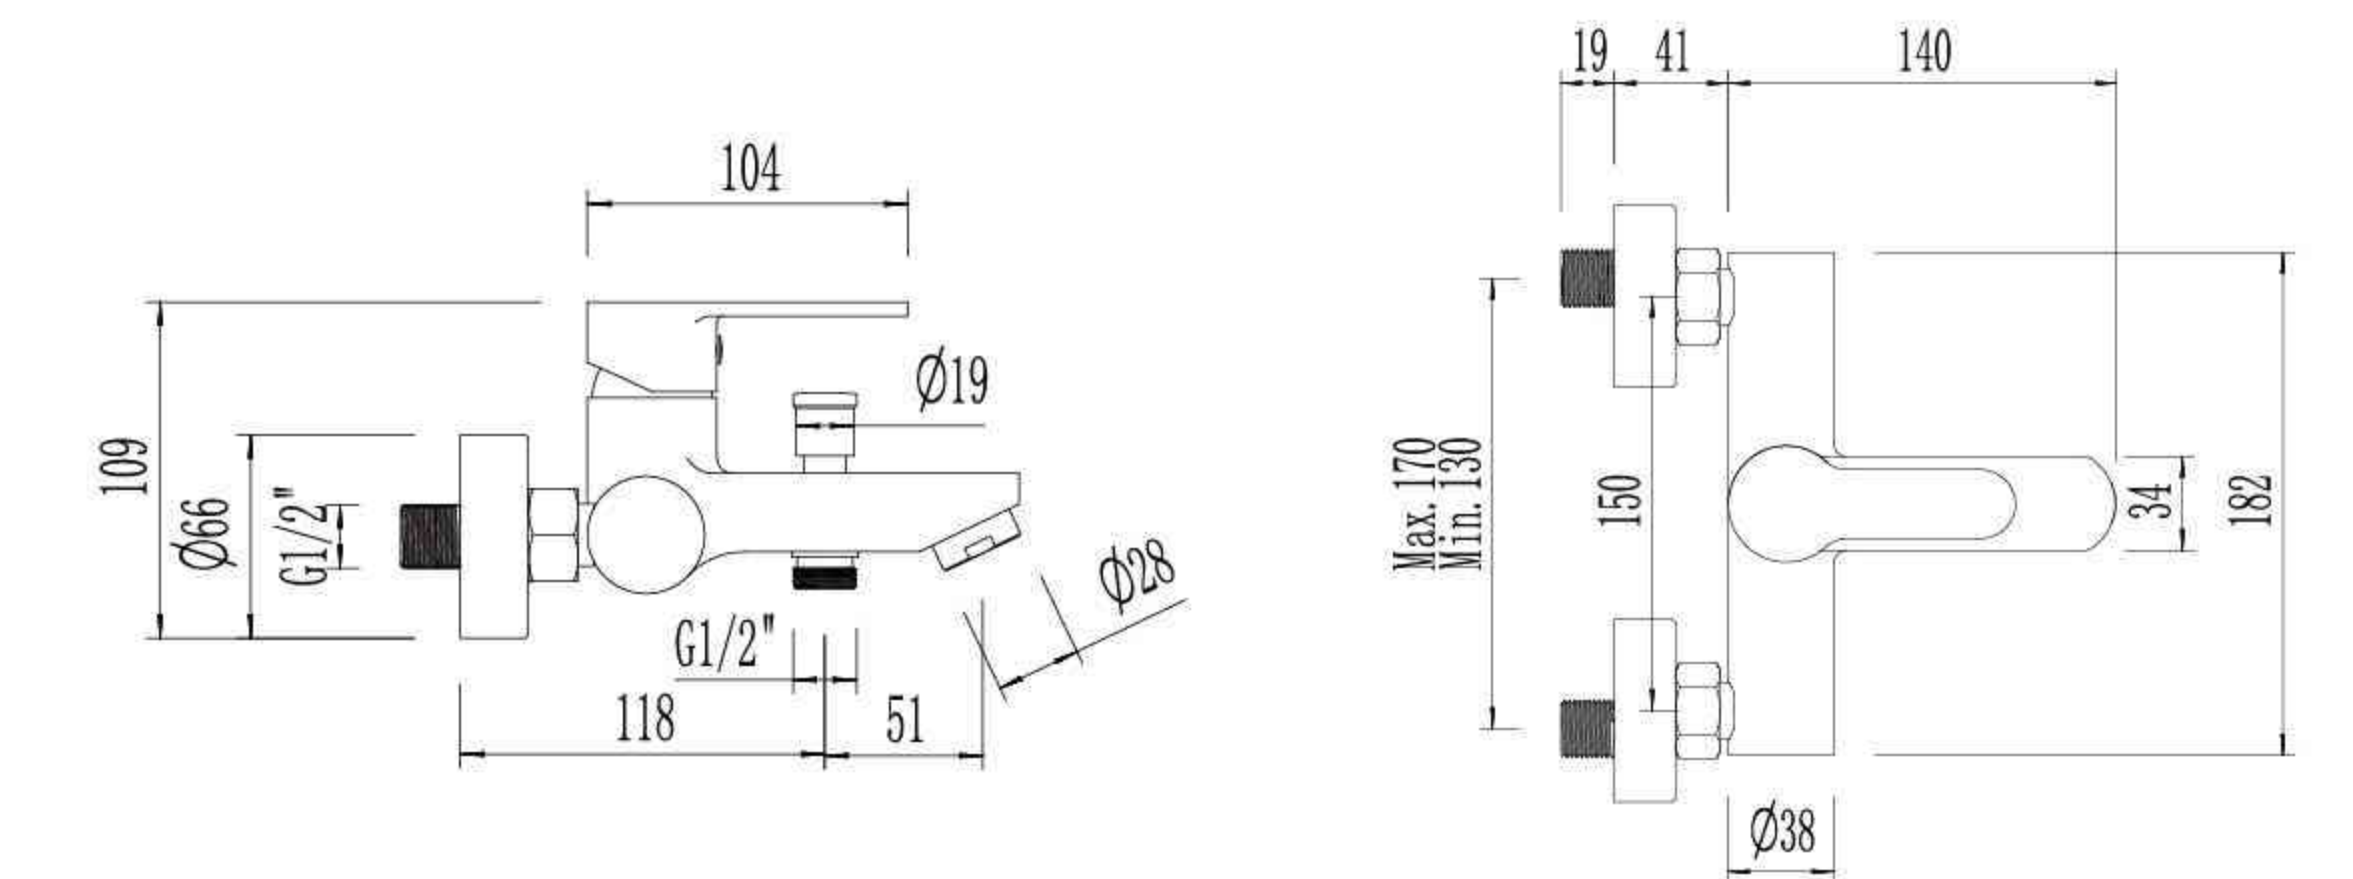

Single Lever Shower Mixer

VE0855

Single Lever Sink Mixer

VE1355

Single Lever Bath Mixer

VE1555

Single Lever Wall-Mounted Kitchen Mixer

VE1655