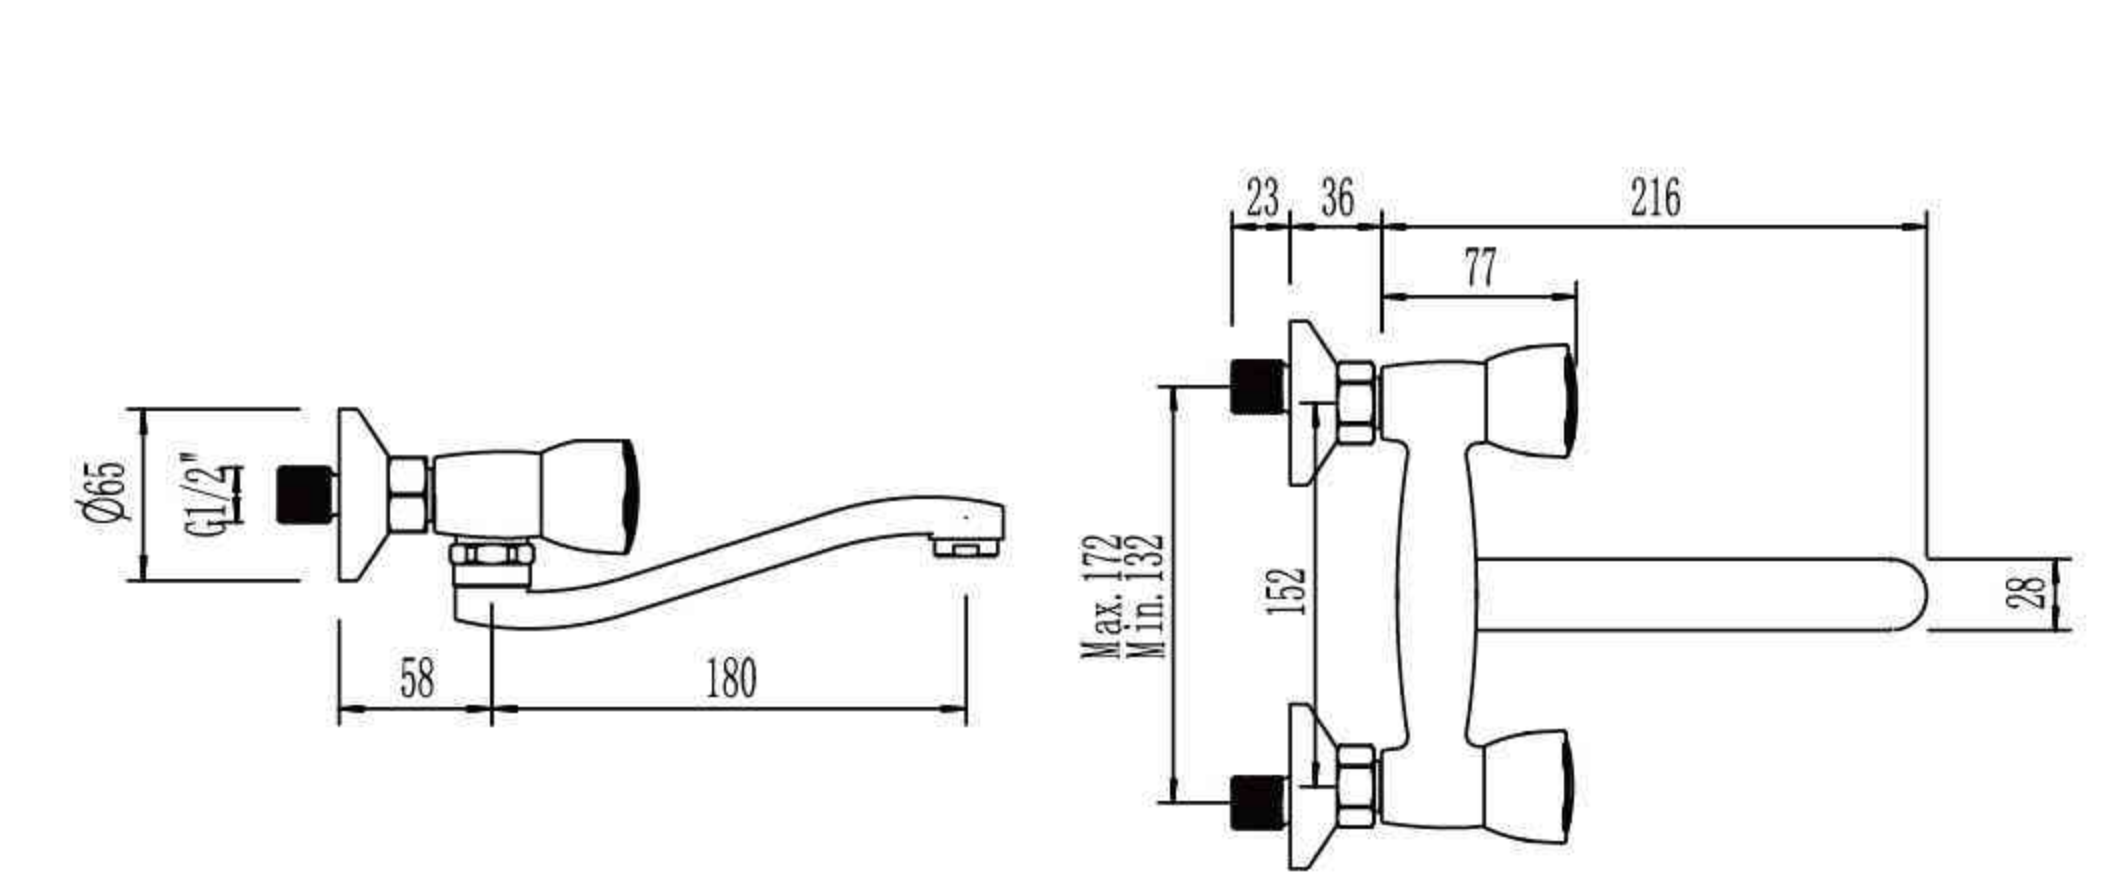

DB0880B

Double Lever Sink Mixer

DB1581A

Double Lever Wall-Mounted Kitchen Mixer

DB1581B

Double Lever Wall-Mounted Kitchen Mixer

DB1282

Double Lever Shower Mixer