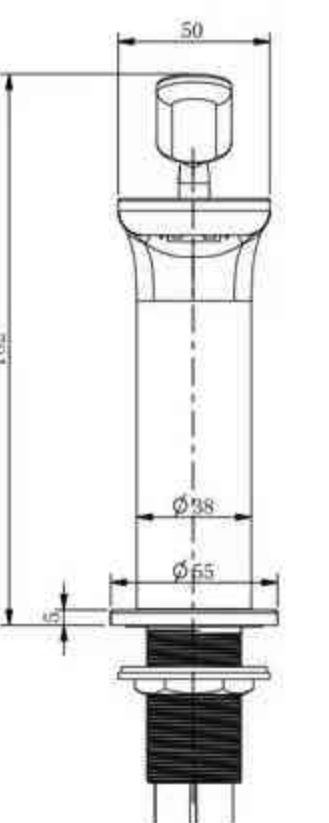

SIGRID

- SI0178
- SI0178-BG
- SI0179
- SI0178-GM
- SI0191-BG
- SI0178-BK
- SI0192-BG

SI0178-BK

Product quality guarantee

Luxurious finishes

Premium quality

Sell to the world

Prompt after-sale service