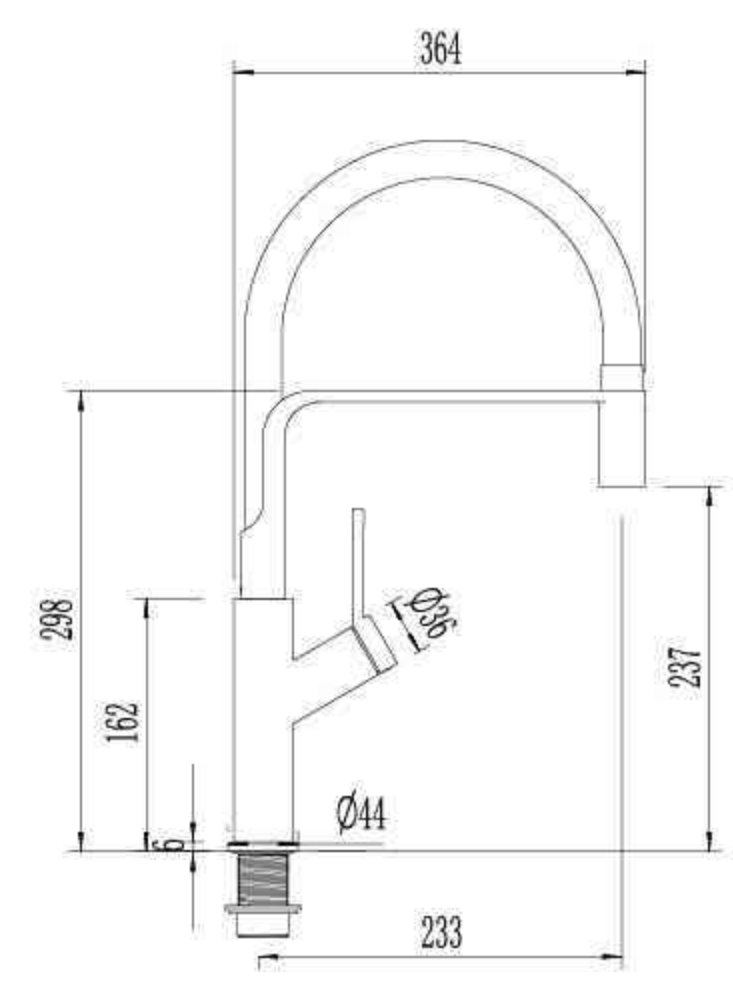

SO0921A-GM