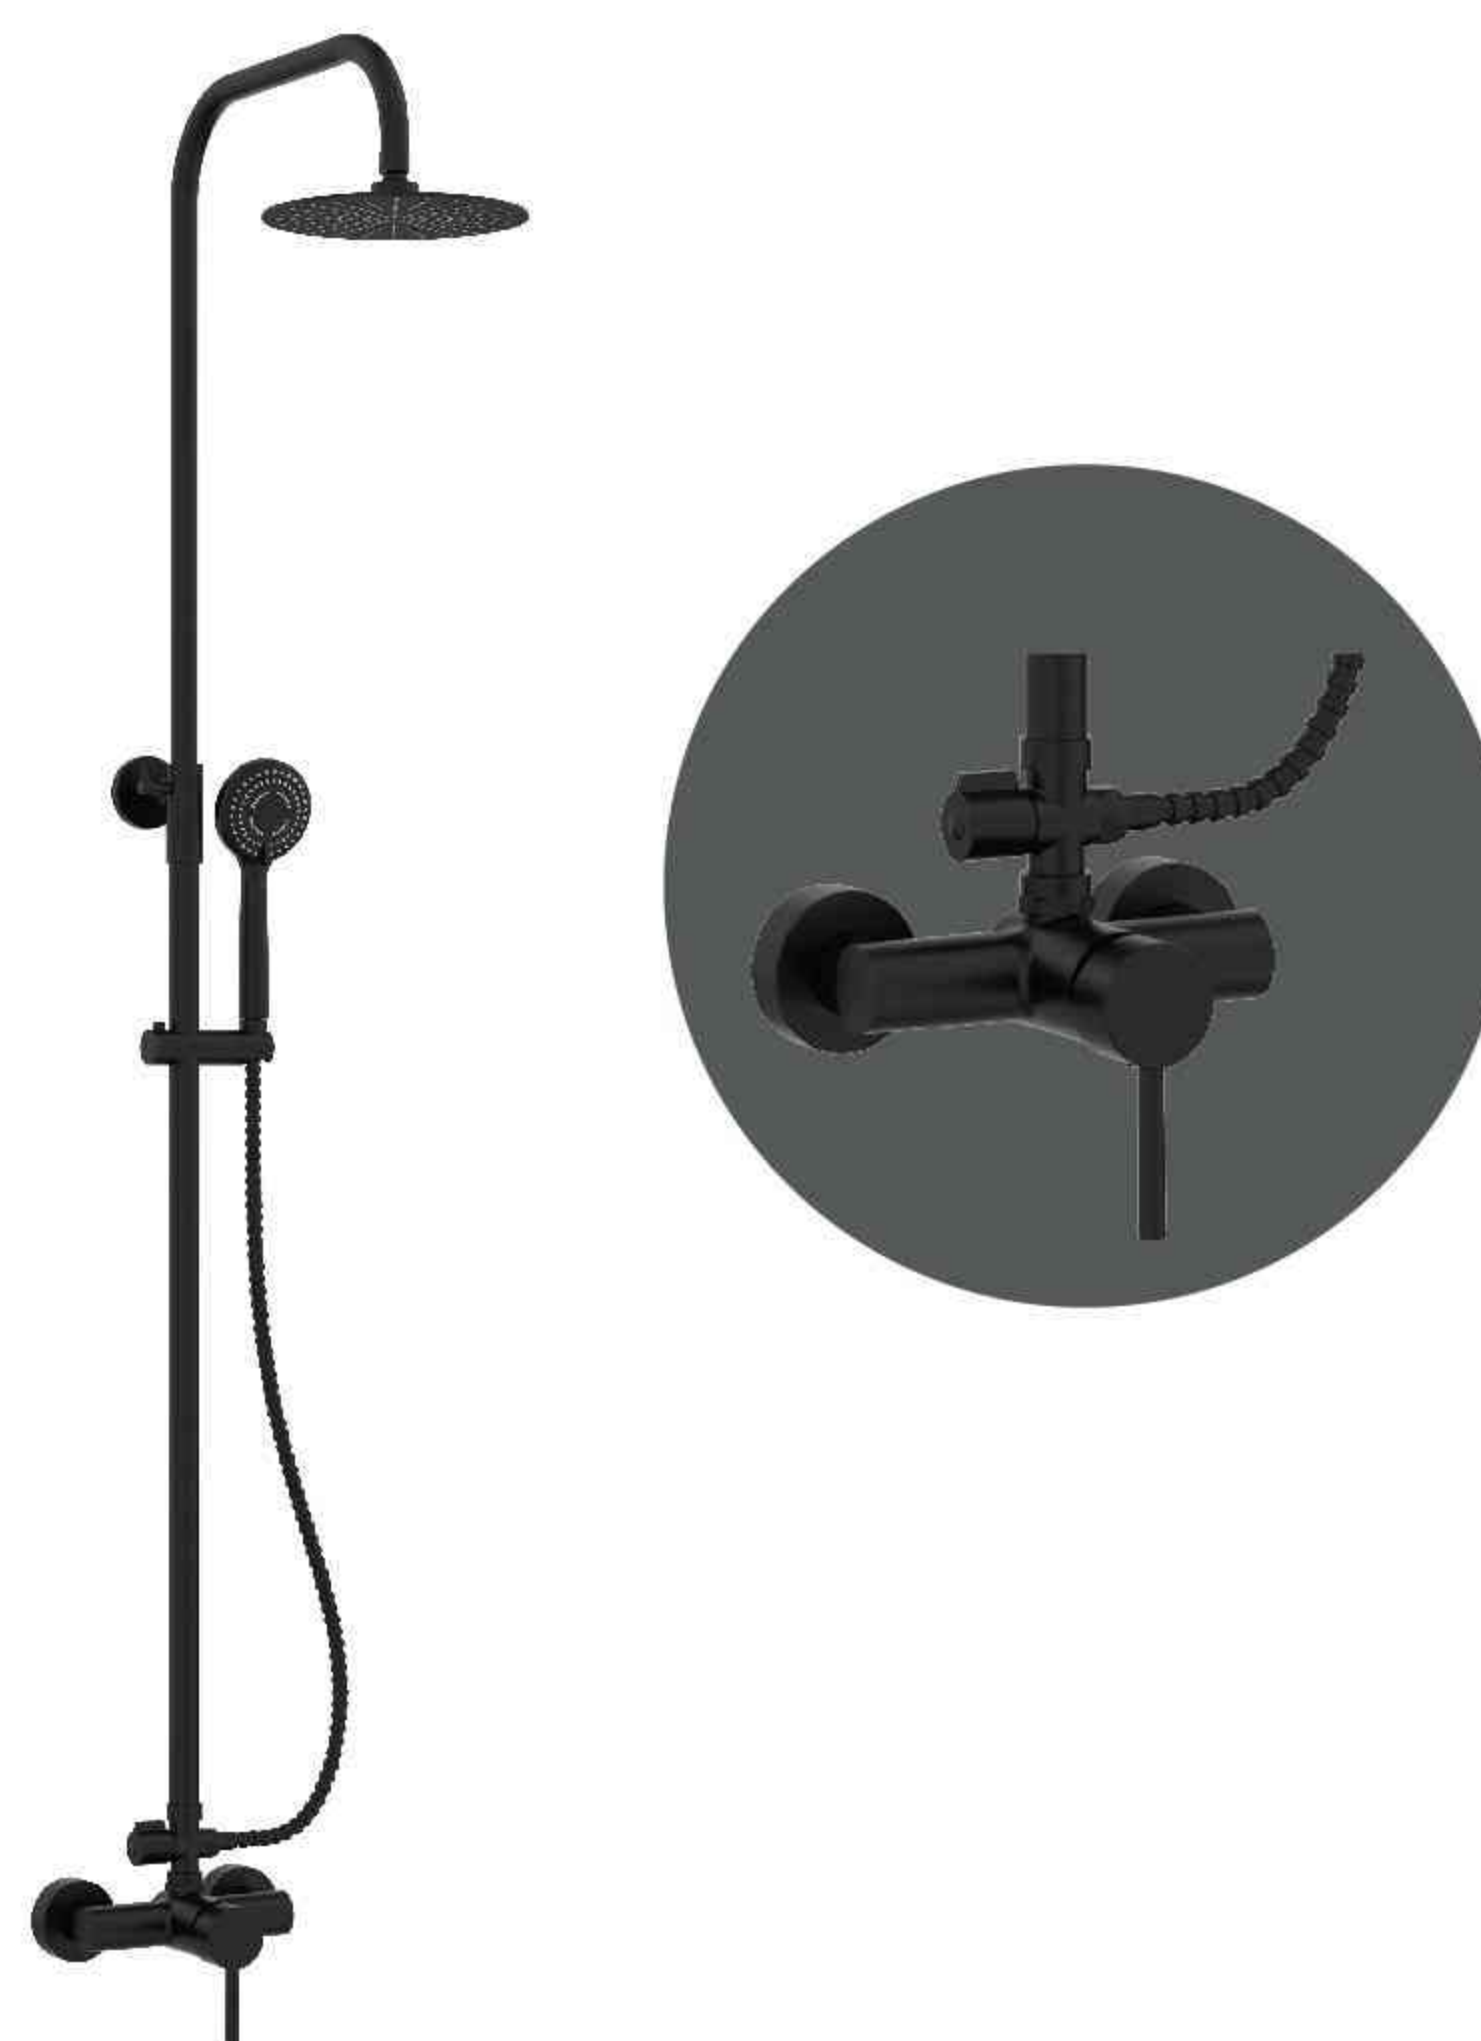

GO1120SS-BK
Shower Column With Shower Mixer