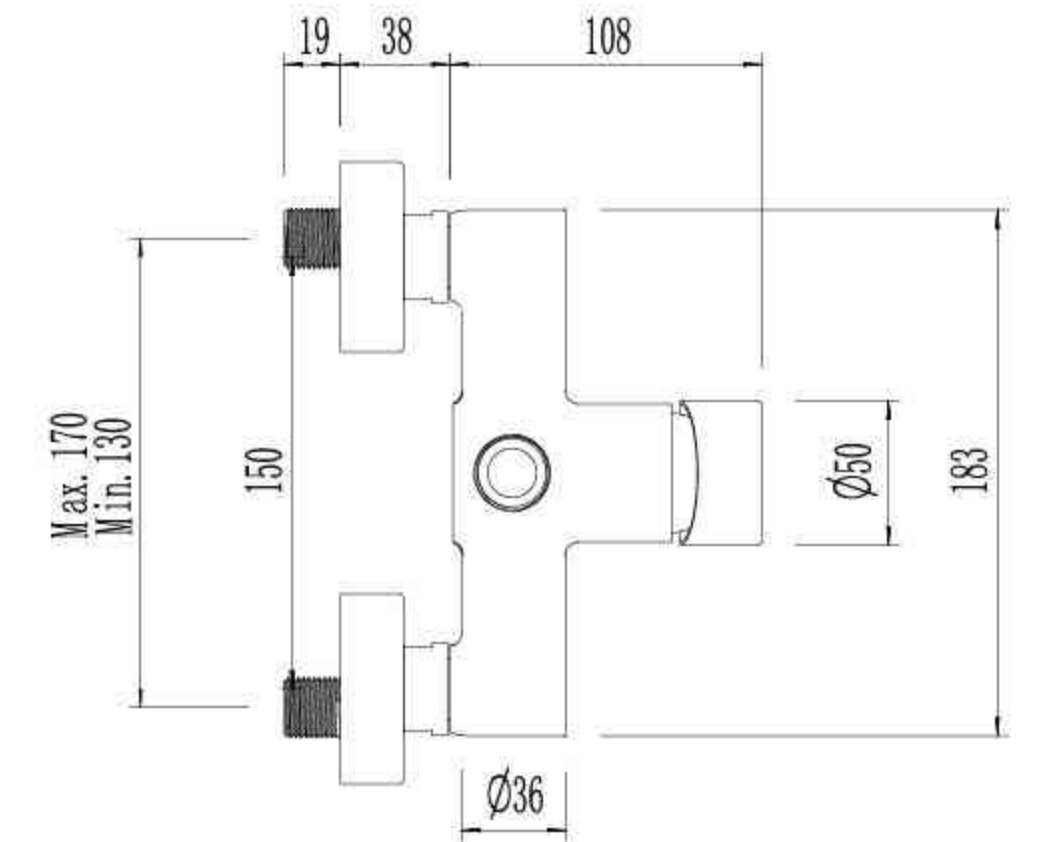

## GO0820A

Single Lever Sink Mixer

- ▶ GO0120
- ▶ GO0420
- ▶ GO0820A
- ▶ GO0820B
- ▶ GO1520
- ▶ GO1120
- ▶ GO1220
- ▶ GO1320
- ▶ GO1620
- ▶ GO1820

GO0120

Single Lever Basin Mixer

GO1120

Single Lever Shower Mixer