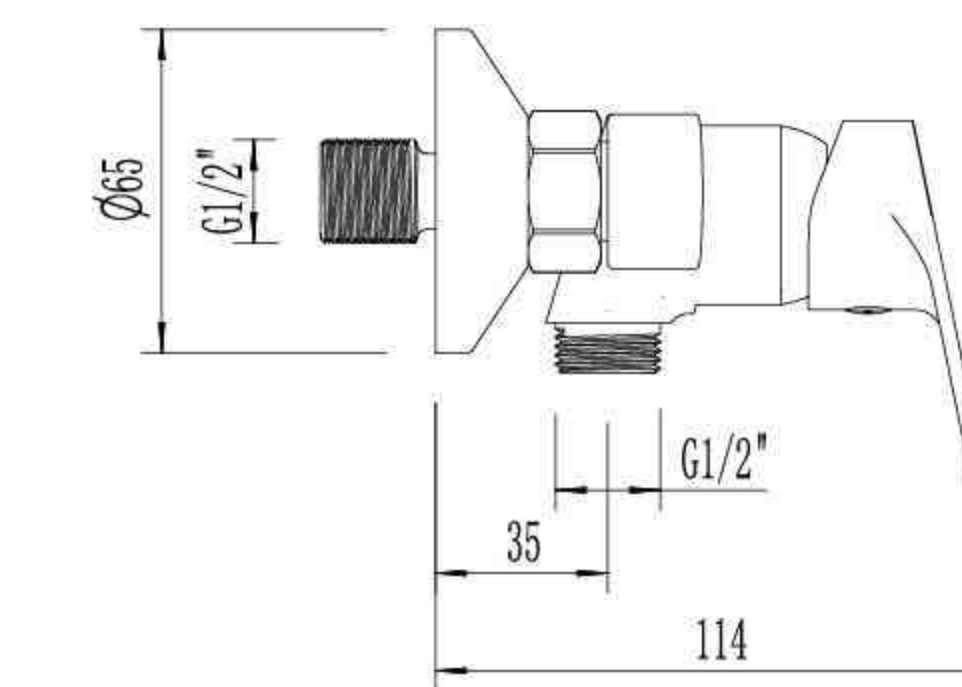

Single Lever High Basin Mixer

AM1256

Single Lever Shower Mixer

DE1230

Single Lever Shower Mixer

AM1356

Single Lever Bath Mixer

DE1330