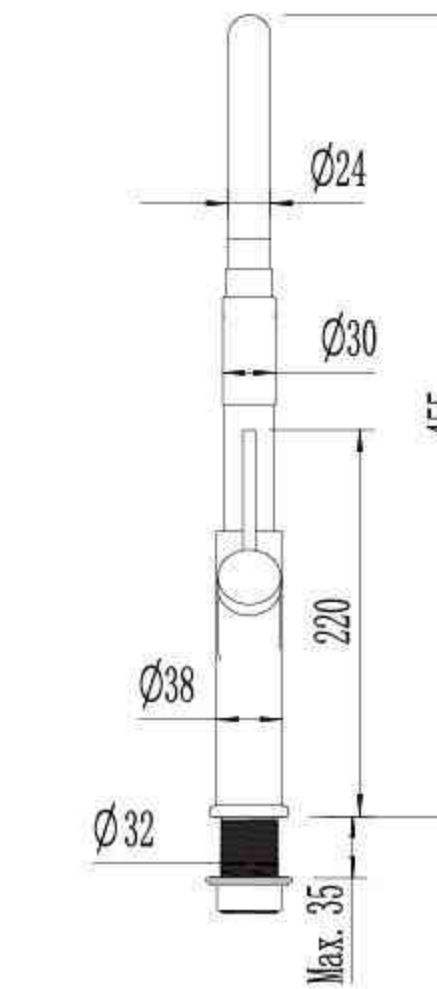

SO0921A-BG