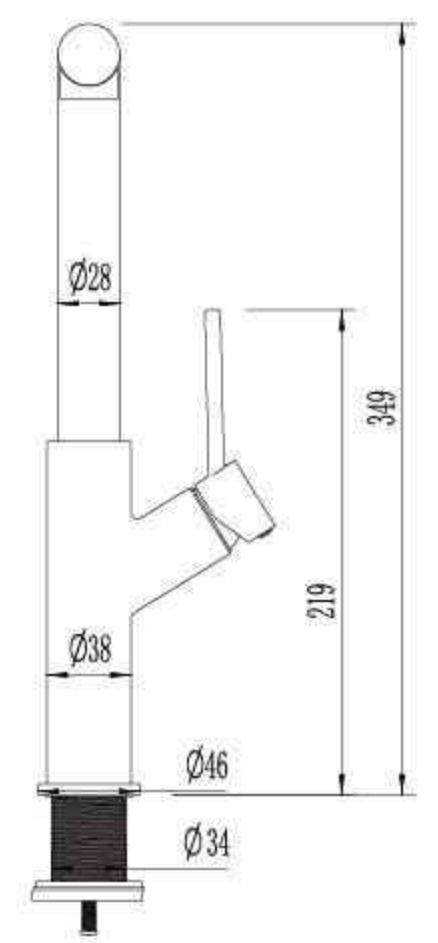

SOLAR

- SO0921A   ▶ SO0921A-BG
- SO0921B   ▶ SO0921A-GM
- SO0921C   ▶ SO0921B-BK
- SO0921A-BN