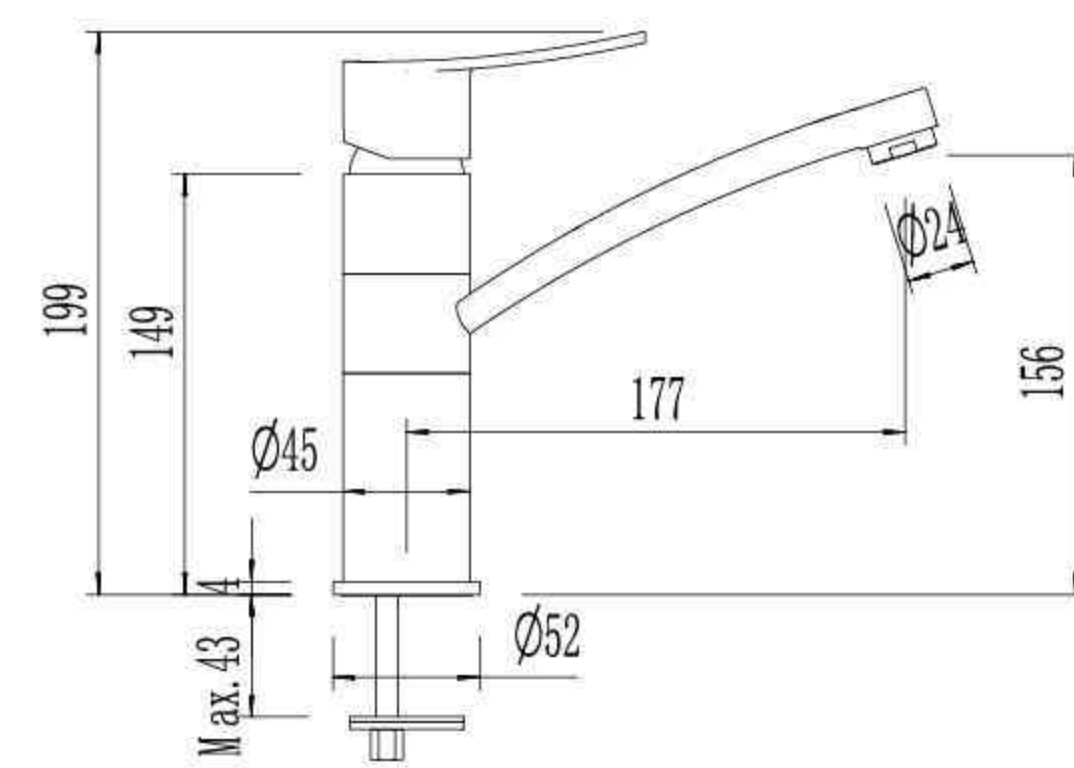

Single Lever Sink Mixer with Long Spout

NO1347

Single Lever Bath Mixer

NO0647B

Single Lever Sink Mixer with Short Spout