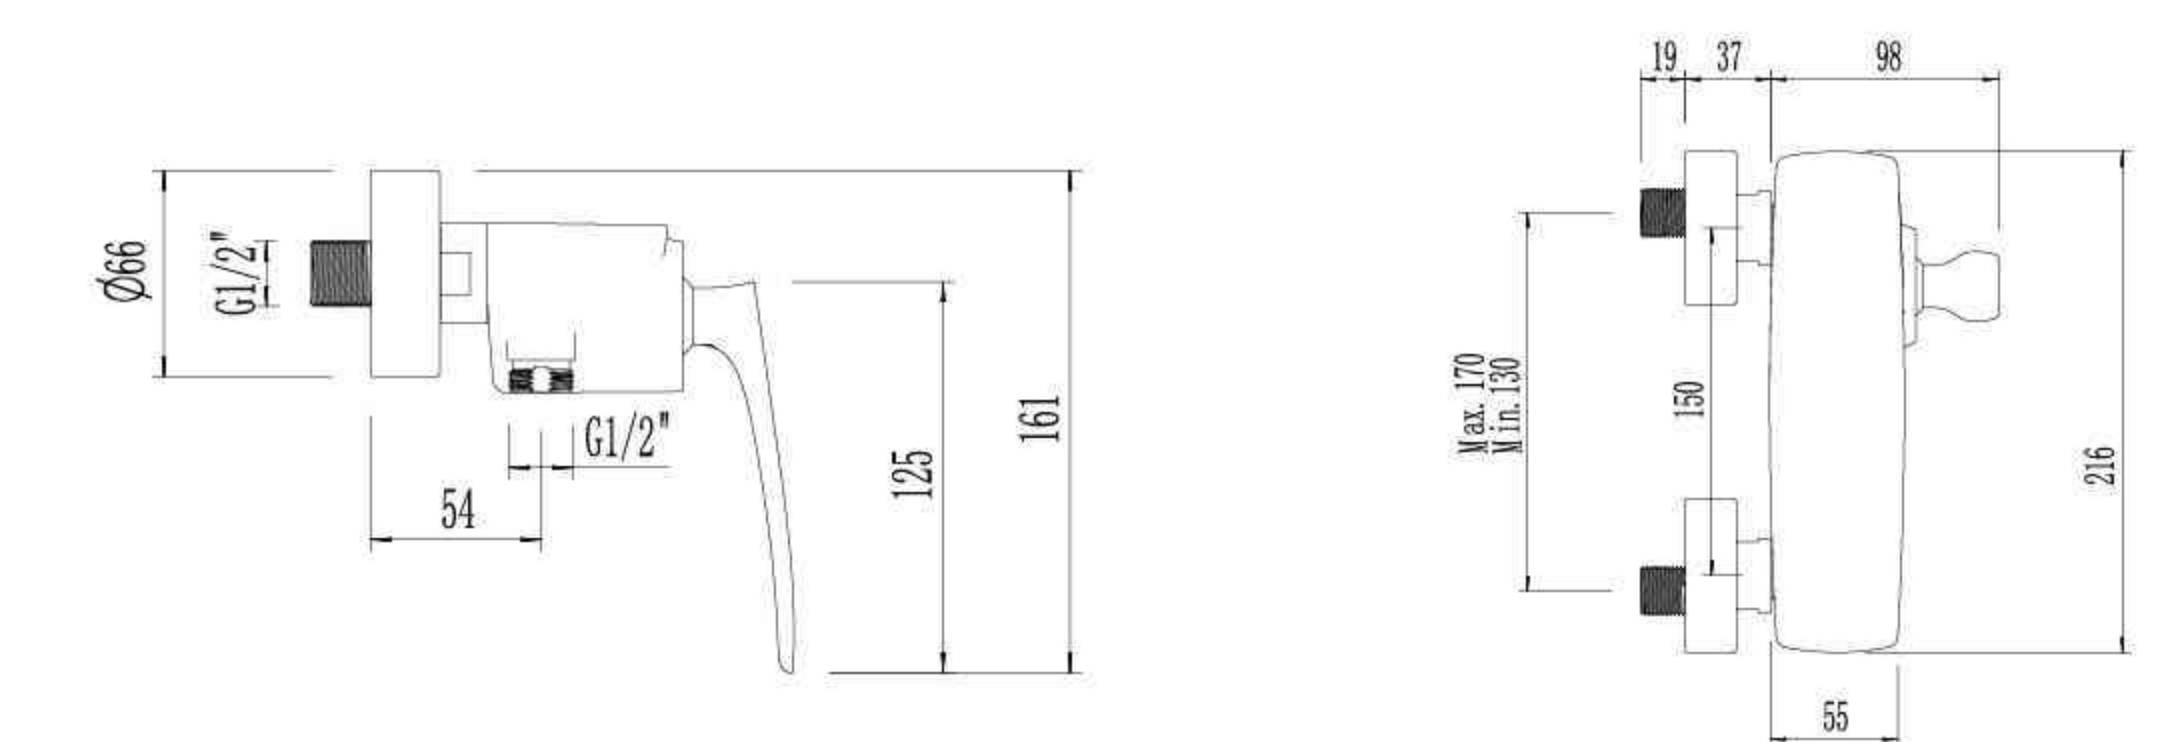

**CE0851**

Single Lever Sink Mixer

**CE1251**

Single Lever Shower Mixer

**CE1351**

Single Lever Bath Mixer

Product quality guarantee

Luxurious finishes