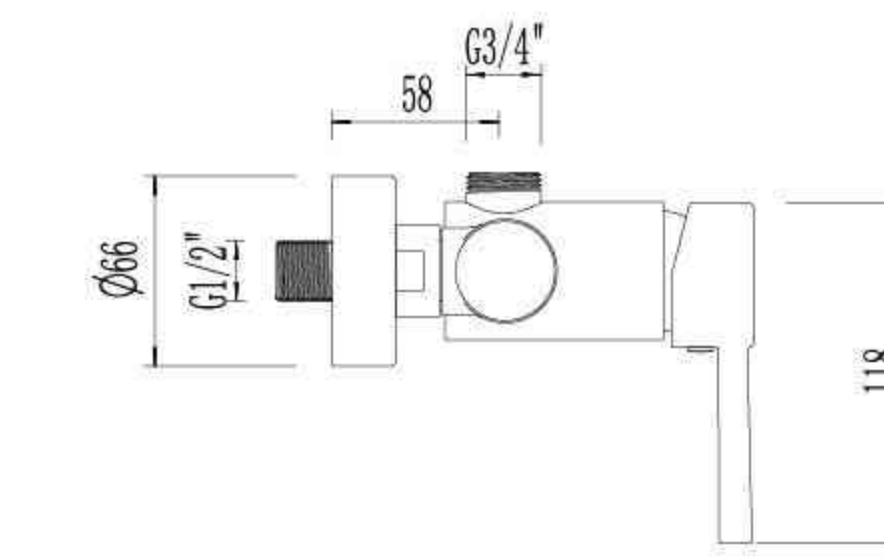

## GO0820A

Single Lever Sink Mixer

- ▶ GO0120
- ▶ GO0420
- ▶ GO0820A
- ▶ GO0820B
- ▶ GO1520
- ▶ GO1120
- ▶ GO1220
- ▶ GO1320
- ▶ GO1620
- ▶ GO1820

GO0120

Single Lever Basin Mixer

GO1120

Single Lever Shower Mixer