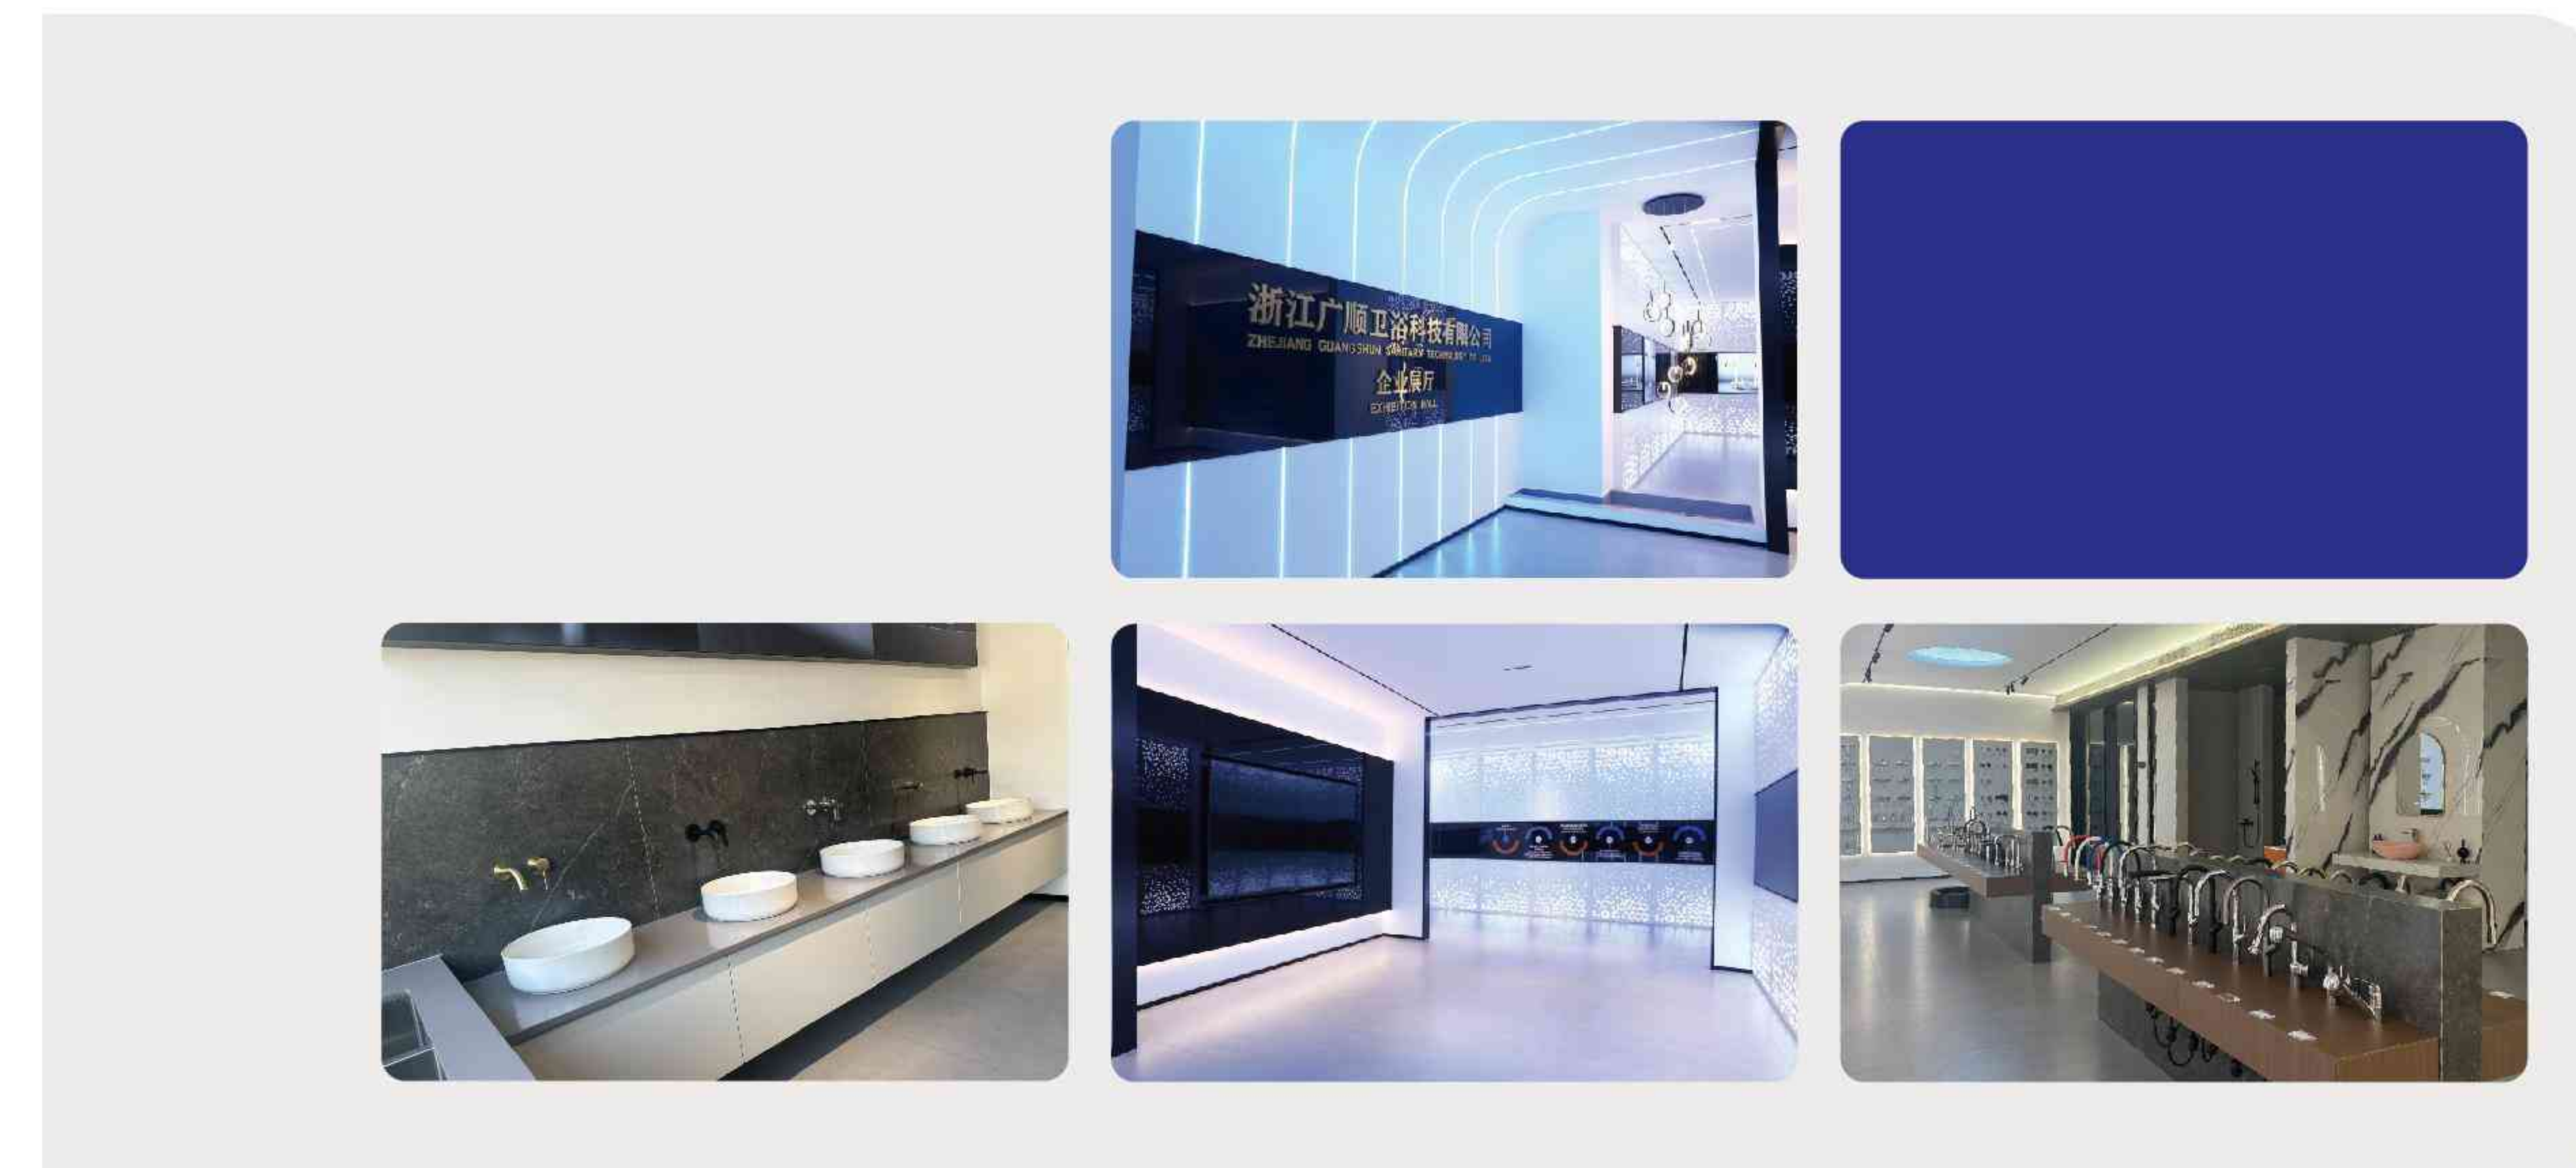

02

History

1997 Start

2001 Formal Establishment

2008 Recognized as an outstanding company

2011 Enterprises above Designated Size

2014 The Export Base of China Faucet&Sanitary Hardware

2015 New high-quality automatic plating line

2023 Relocation of the new plant and Apply to become a high-tech enterprise

now Motivating Forward

GUANGSHUN

SANITARY TECHNOLOGY

QUALITY AS A FUNDAMENTAL
SERVICE FIRST