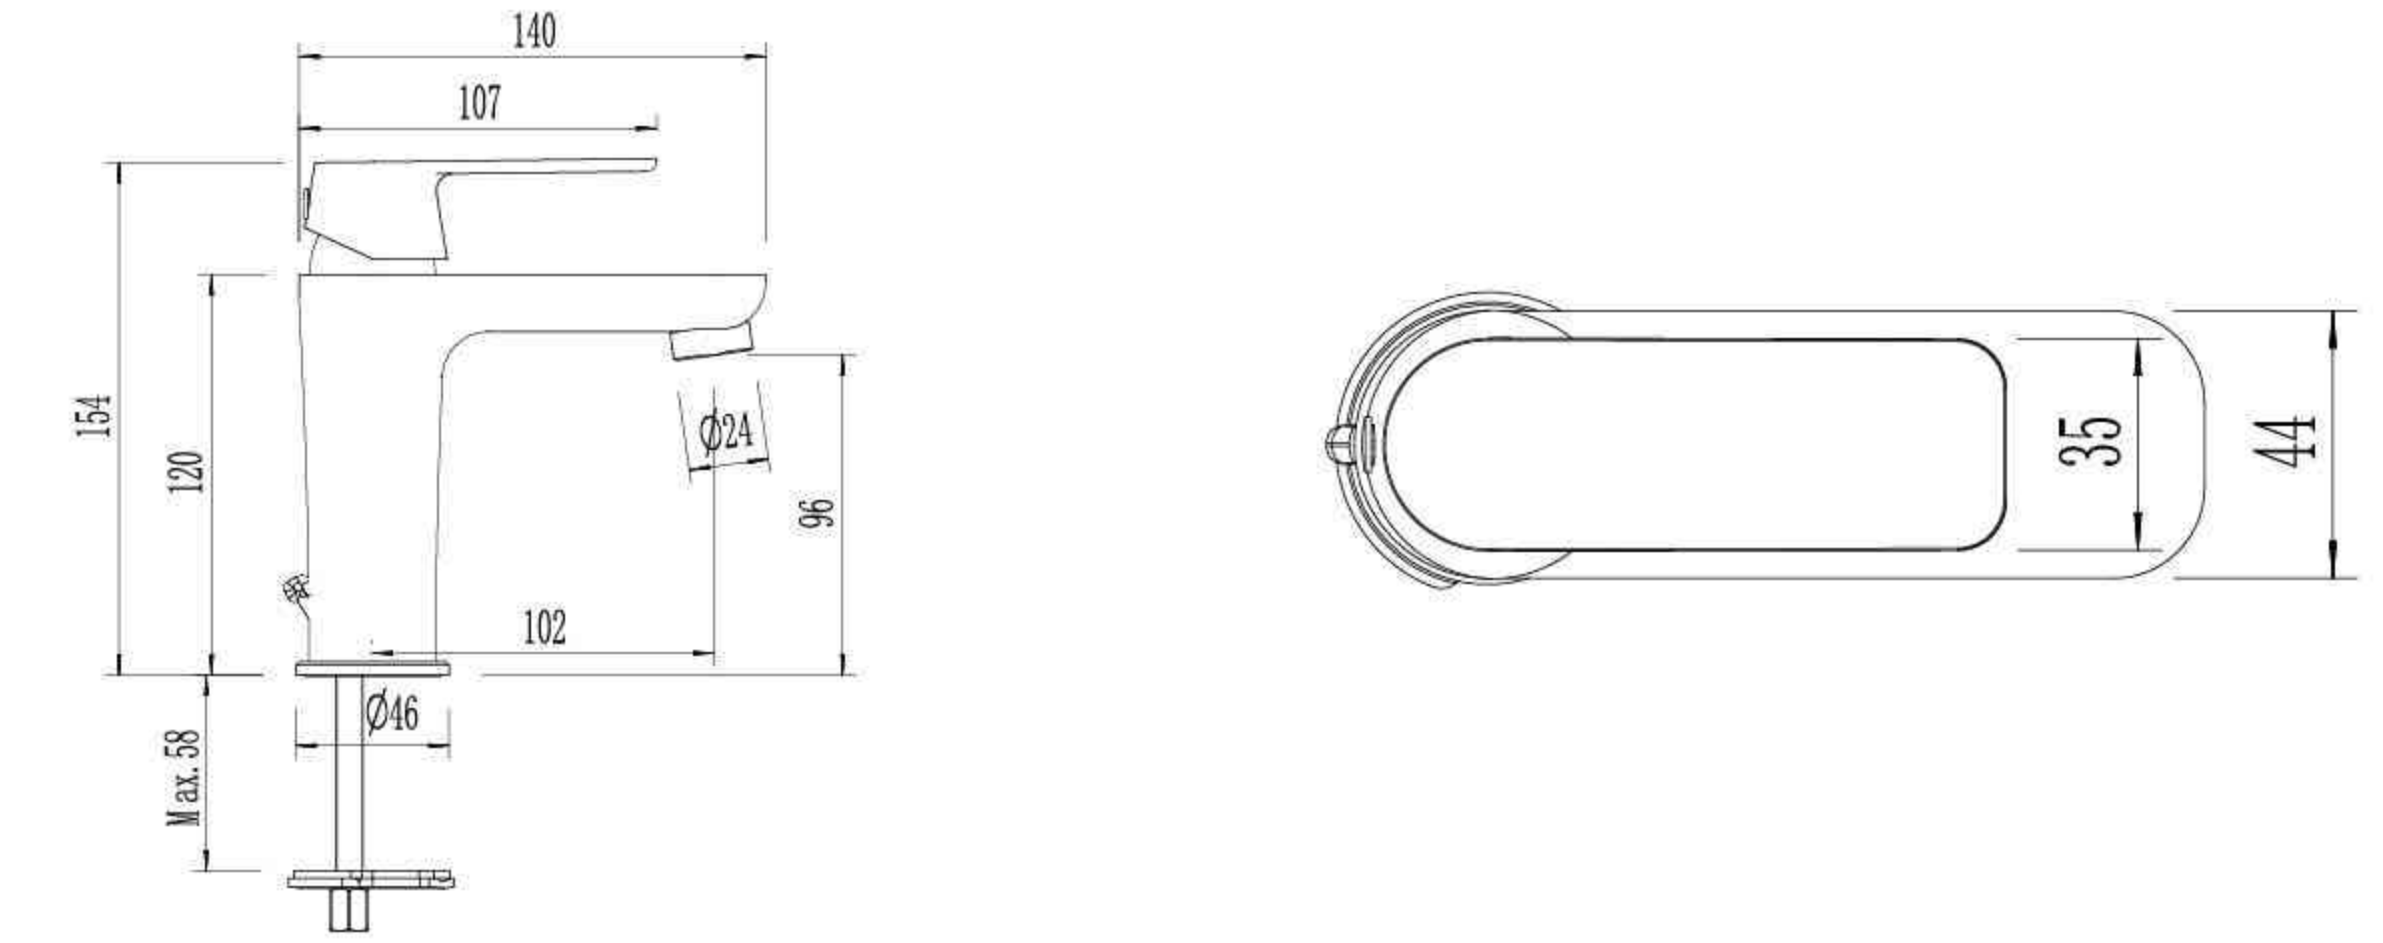

DARPHIE

- DA0159 ▶ DA0159-BK
- DA1259 ▶ DA0159-RG
- DA1359 ▶ DA0159-BG
- DA0159-GM