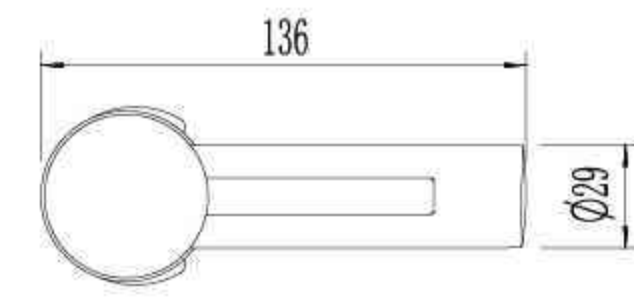

## GO0820A

Single Lever Sink Mixer

- ▶ GO0120
- ▶ GO0420
- ▶ GO0820A
- ▶ GO0820B
- ▶ GO1520
- ▶ GO1120
- ▶ GO1220
- ▶ GO1320
- ▶ GO1620
- ▶ GO1820

GO0120

Single Lever Basin Mixer

GO1120

Single Lever Shower Mixer