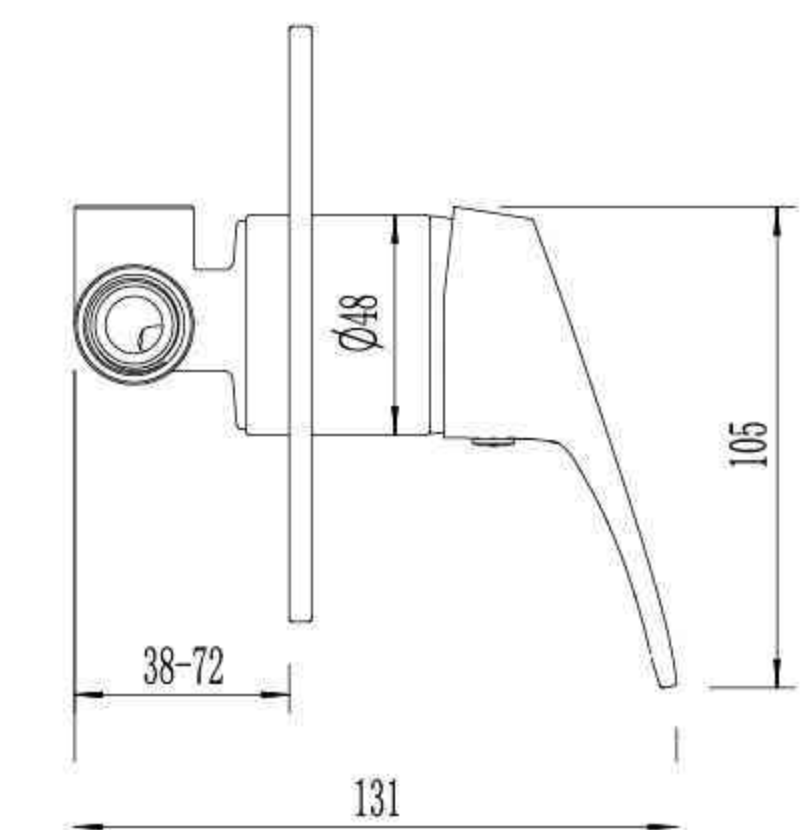

Single Lever Bath Mixer

EV0543

Single Lever Bidet Mixer

EV1743

Single Lever Concealed Shower Mixer