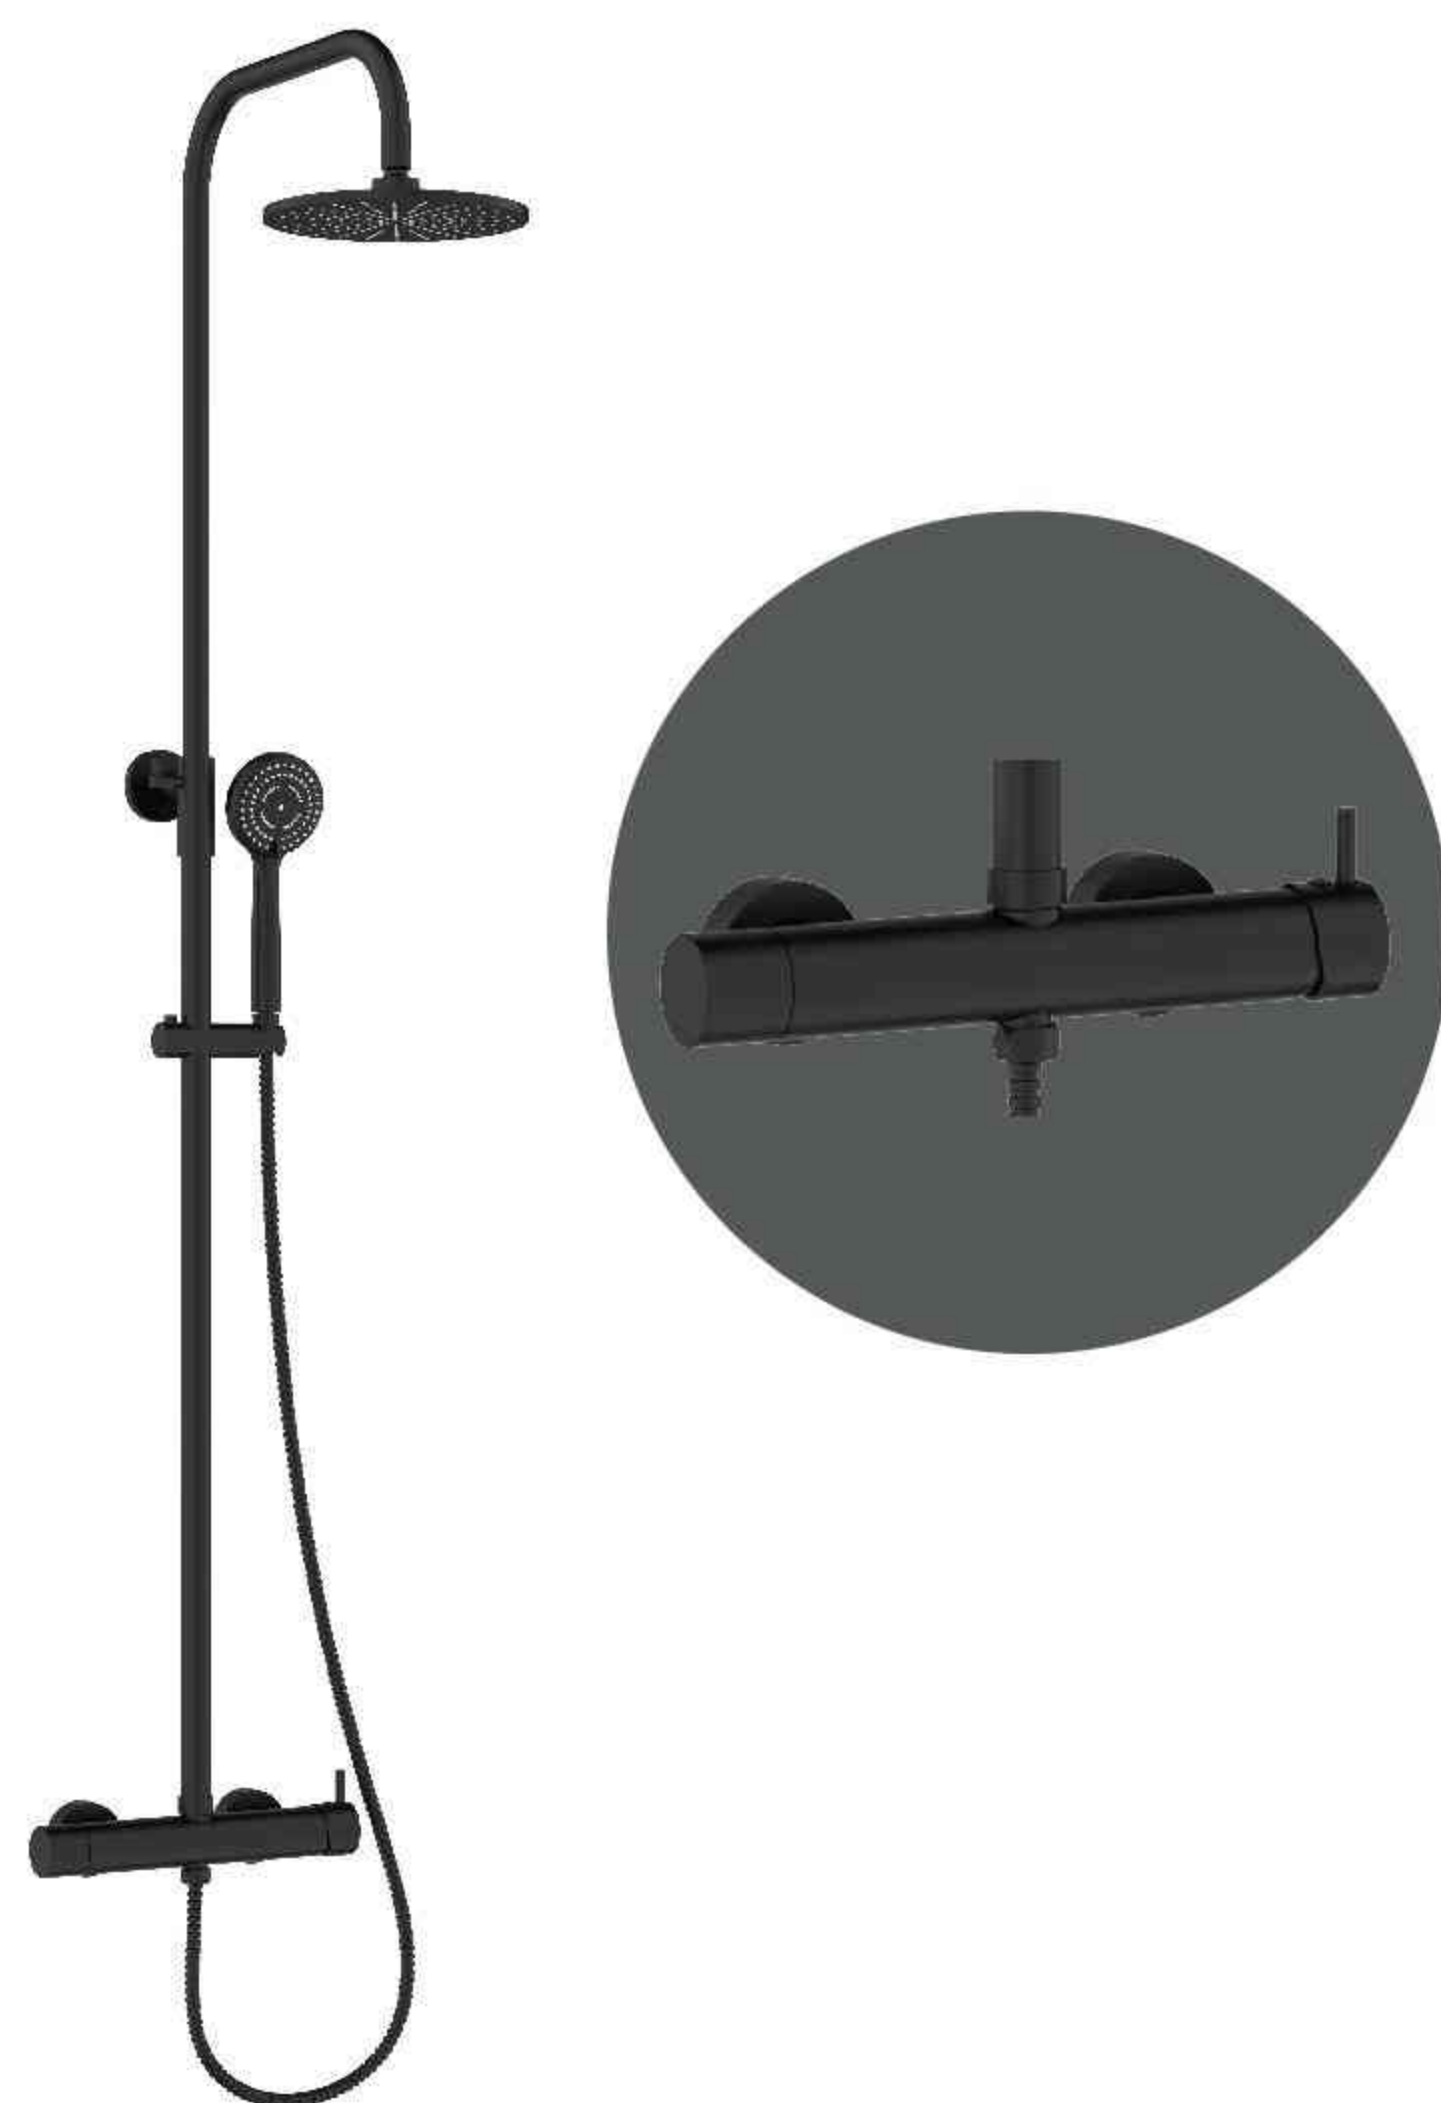

GO1220SS-BK
Shower Column With Shower Mixer