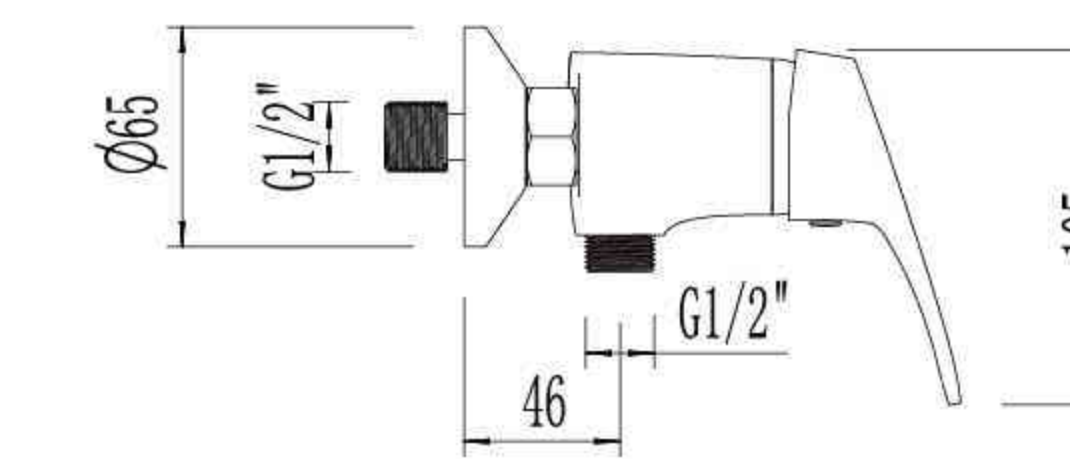

Single Lever Wall-Mounted Kitchen Mixer

EV0143C

Single Lever Basin Mixer

EV1243

Single Lever Shower Mixer

EV0443

Single Lever Bidet Mixer

EV1343