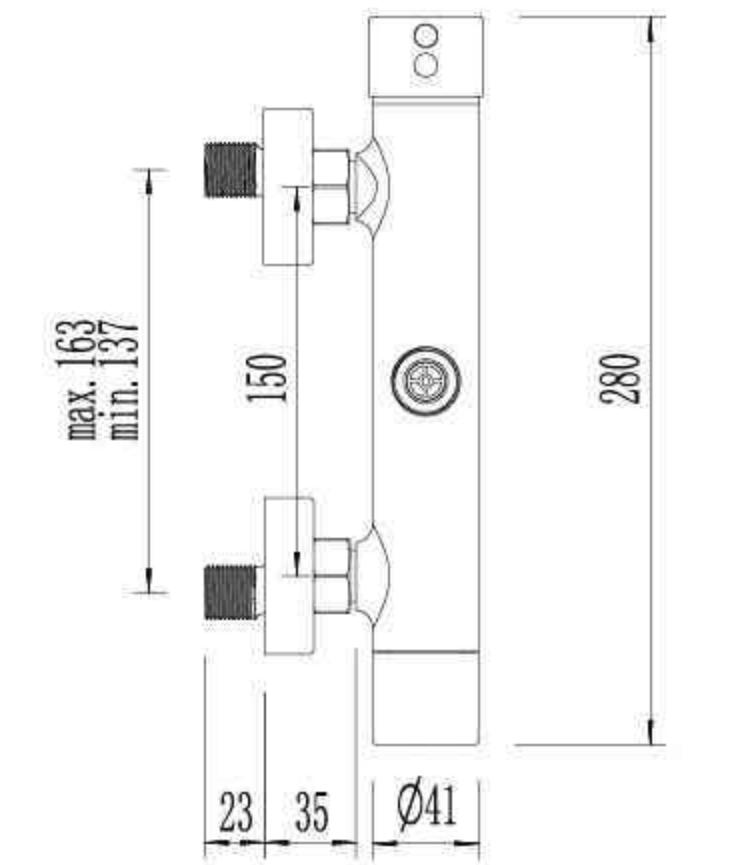

GO0120

GO1120

GO0420

GO1220

GO0820A

GO1320

GO0820B

GO1620

GO1520

GO1820