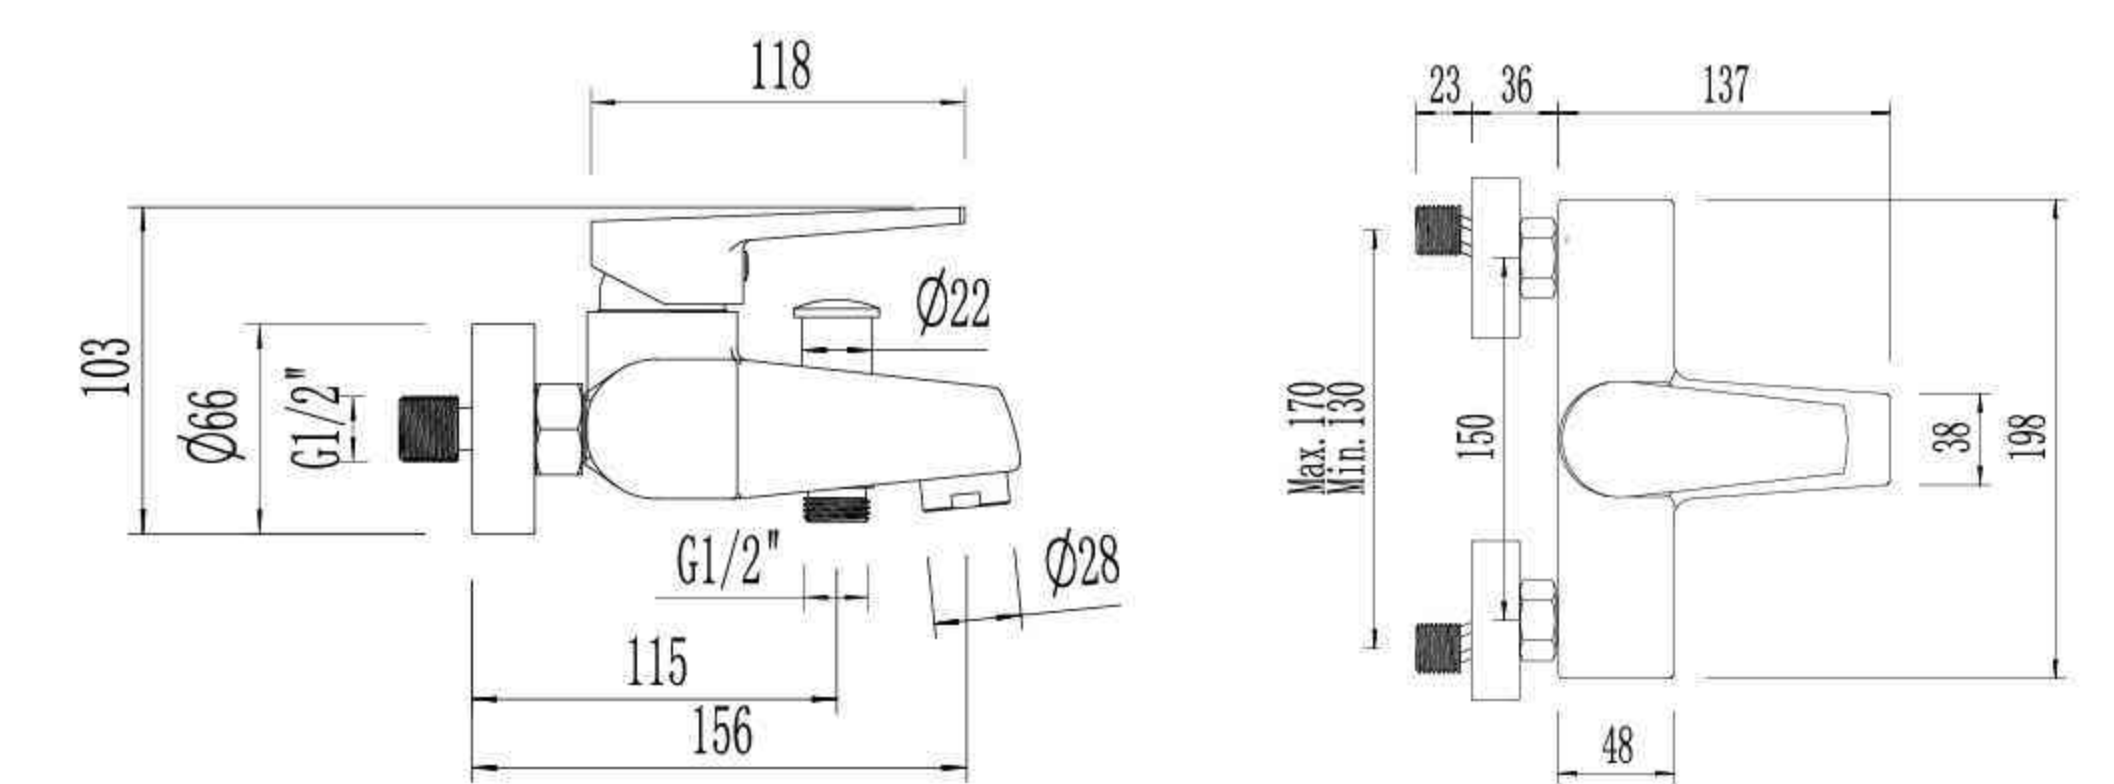

Single Lever Bidet Mixer

AS1242

Single Lever Shower Mixer

AS0542

Single Lever Bidet Mixer

AS1342

Single Lever Bath Mixer