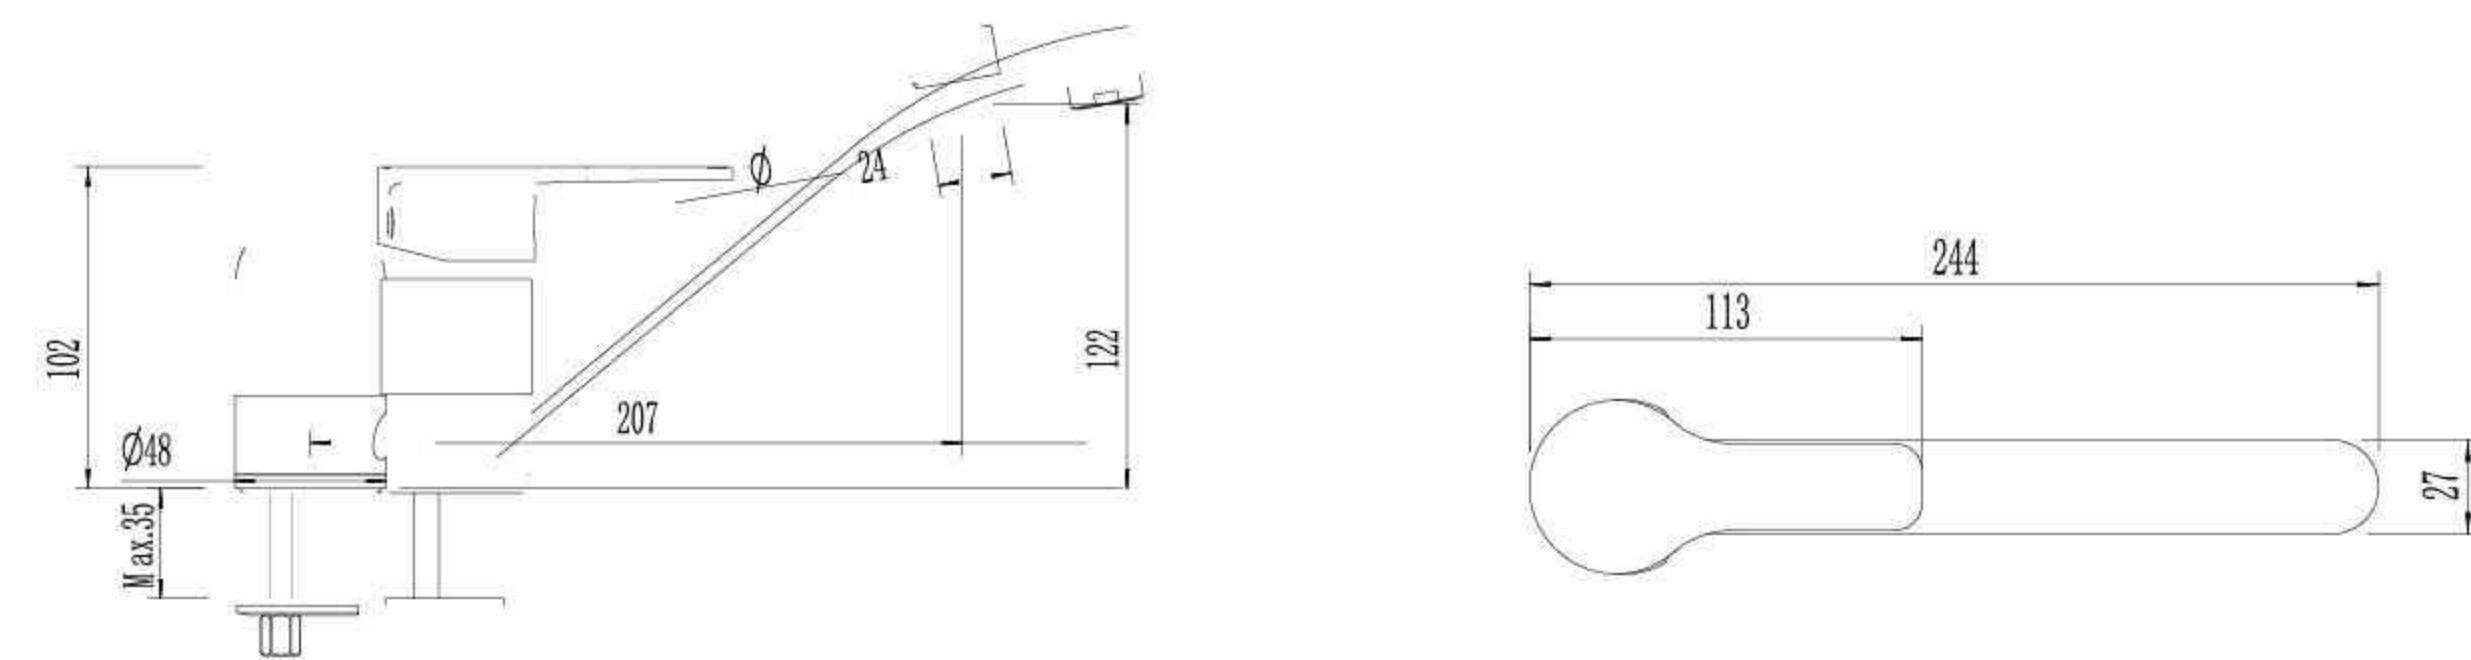

Single Lever High Basin Mixer

DU1544C

Single Lever Wall-Mounted Kitchen Mixer

DU0644

Single Lever Sink Mixer

DU1244

Single Lever Shower Mixer

- ▶ HA0163L
- ▶ HA0163H
- ▶ HA1263
- ▶ HA1363
- ▶ HA1663