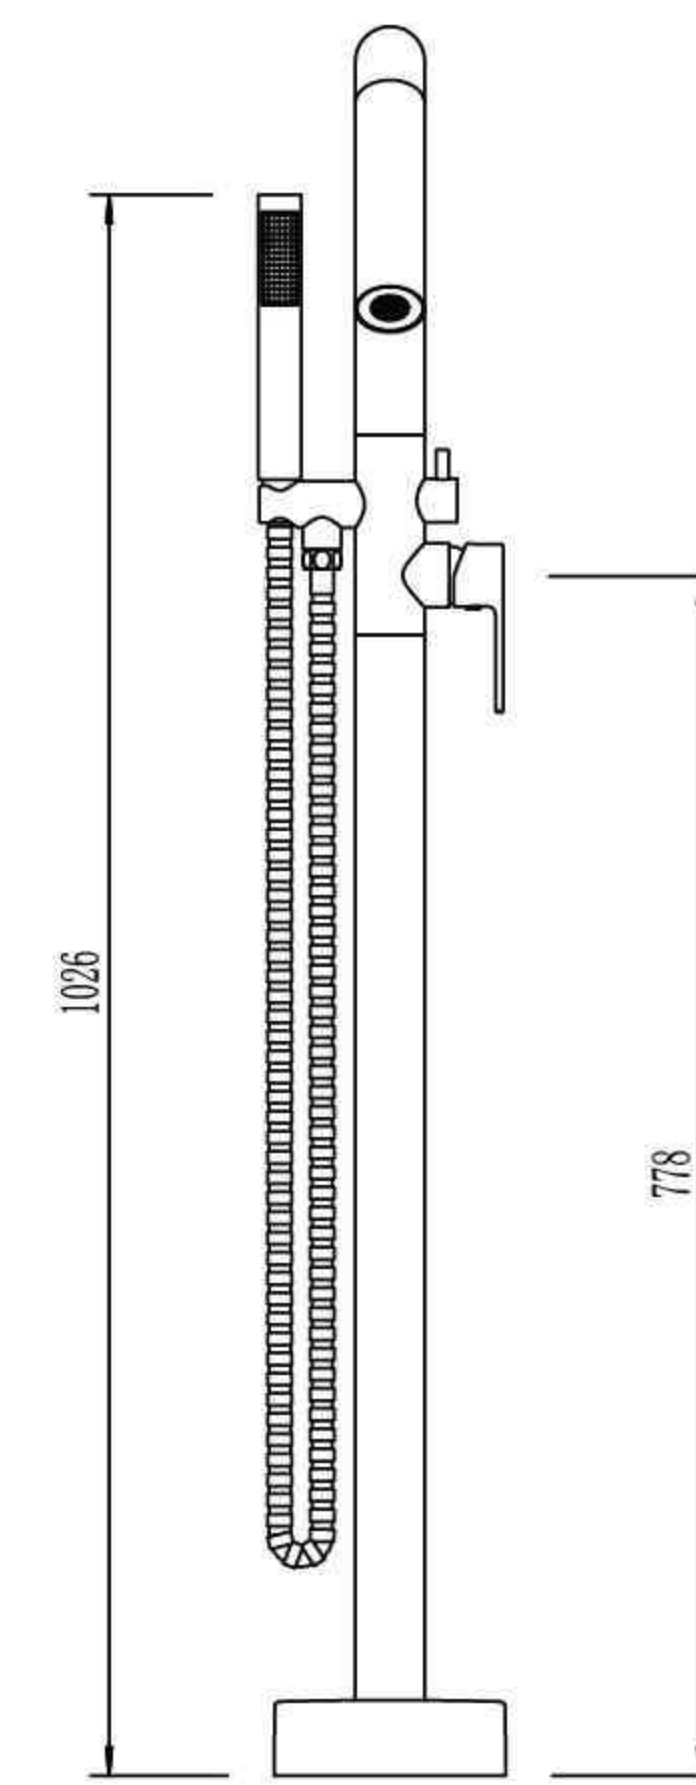

FS2020
Free-standing Bathtub Mixer