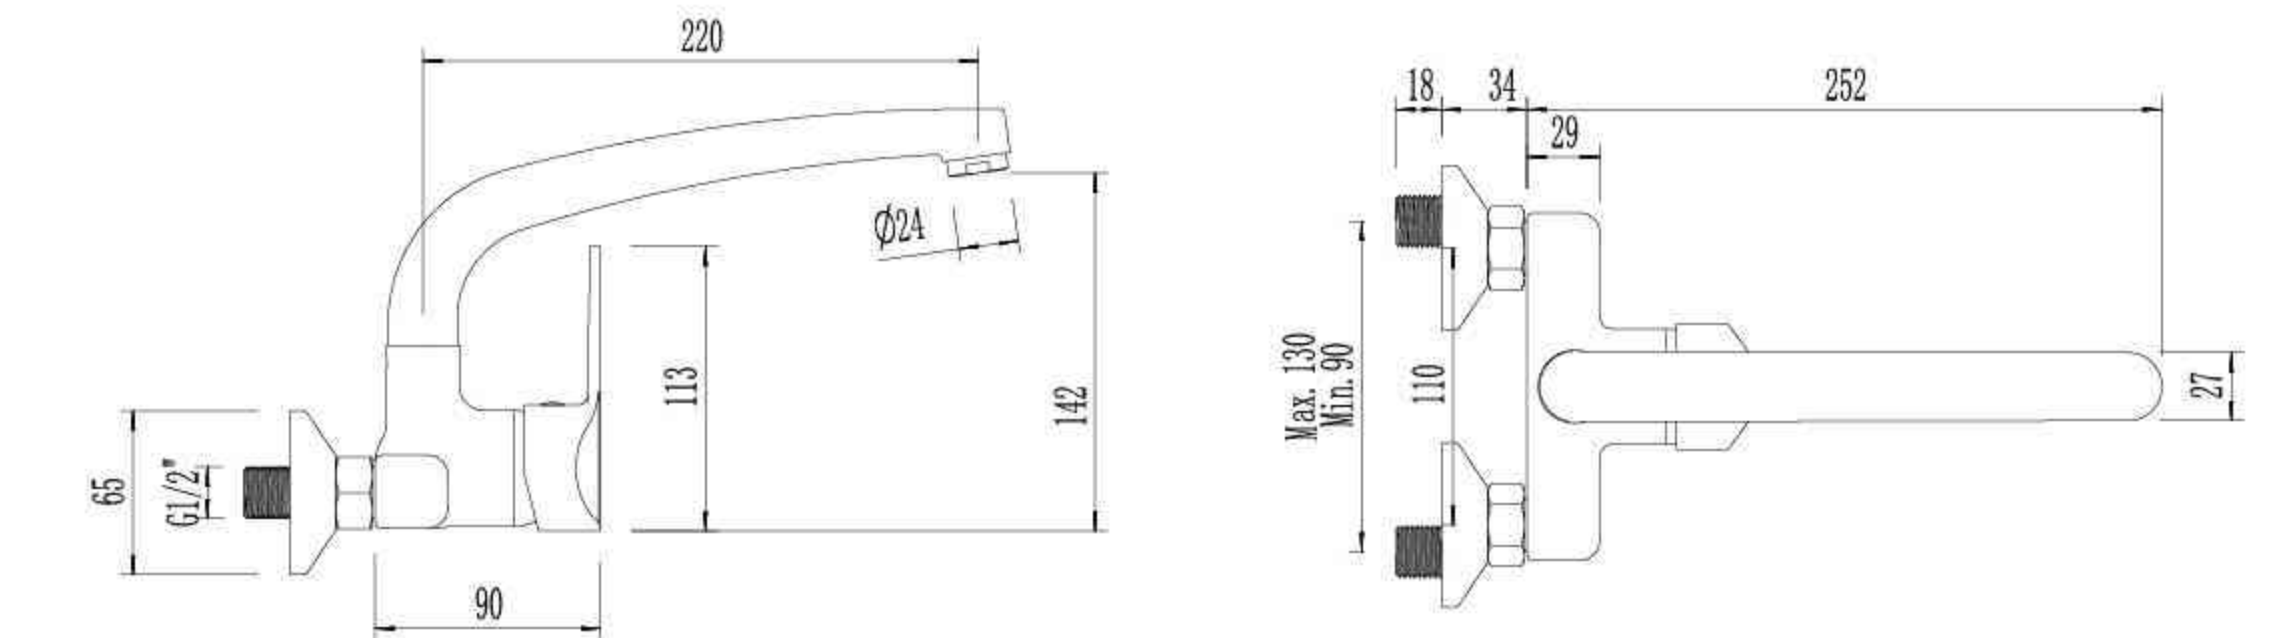

Single Lever Basin Mixer

DU1544A

Single Lever Wall-Mounted Kitchen Mixer

DU0144AM

Single Lever Basin Mixer

DU1544B

Single Lever Wall-Mounted Kitchen Mixer

DU0144H