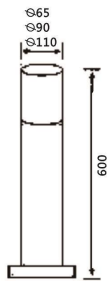

SJ-YCP003
尺寸 $\varnothing 65 \varnothing 90 \varnothing 110$
LED 3W5W7W
铝制品, PMMA