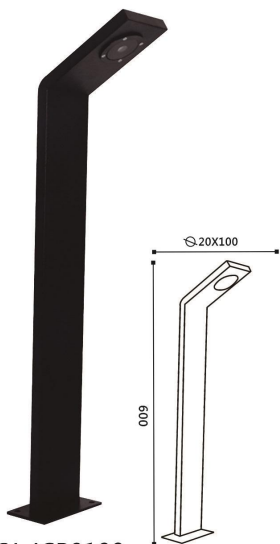

SJ-JCP0100
尺寸: 20X100X600
LED 7W
铝制品, PMMA灯罩