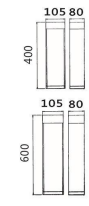

SJ-JCP009
尺寸: 105X80X600
LED 7W
铝制品, 玻璃