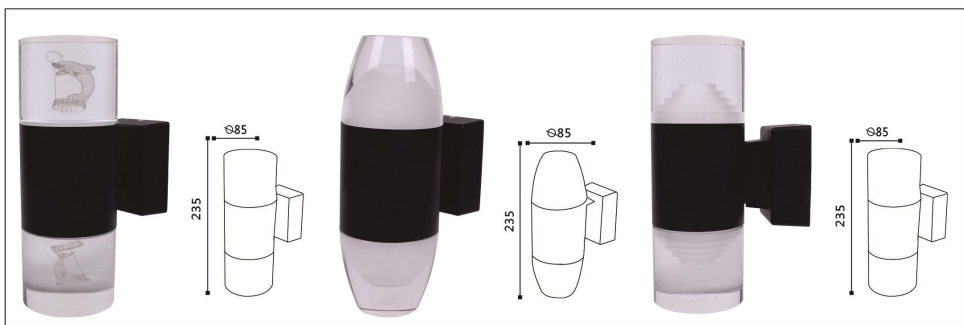

SJ-YBD003
尺寸 $\varnothing 140 \times 85 \times 235$
LED 2X 5W
铝制品, PMMA

SJ-YBD004
尺寸 $\varnothing 140 \times 85 \times 235$
LED 2X 5W
铝制品, PMMA

SJ-YBD005
尺寸 $\varnothing 140 \times 85 \times 235$
LED 2X 5W
铝制品, PMMA