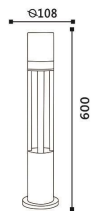

**SJ-JCP033**  
尺寸: 160X54X600  
LED 7W  
铝制品,玻璃

**SJ-JCP036**  
尺寸: 108X108X600  
LED 7W  
铝制品,玻璃

**SJ-JCP037**  
尺寸: 108X108X600  
LED 7W  
铝制品,玻璃

LED简约草坪灯系列  
LED contracted lawn lamp series

**SJ-JCP038**  
尺寸  $\varnothing 108 \times 600$   
LED 7W  
铝制品, PMMA