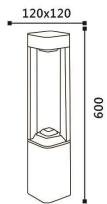

**SJ-JCP079**  
尺寸: 108X108X600  
LED 7W  
铝制品,PC

**SJ-JCP080**  
尺寸: 270X120X600  
LED 2X5W  
铝制品,玻璃

**SJ-JCP081**  
尺寸: 120X120X600  
LED 7W  
铝制品,PC

**SJ-JCP083**  
尺寸: 110X65X600  
LED 10W  
铝制品,PC罩

**SJ-JCP082**  
尺寸: 160X55X600  
LED 2X5W  
铝制品,PC罩