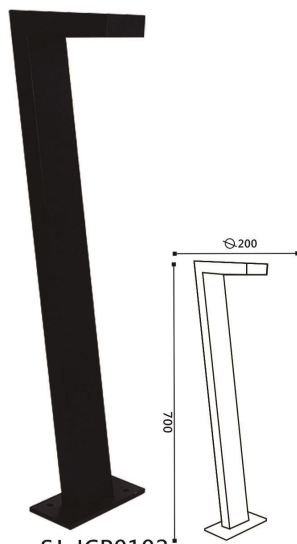

**SJ-JCP099**  
尺寸: 40X85X600  
LED 10W  
铝制品, PMMA灯罩

**SJ-JCP0103**  
尺寸: 90X90X600  
LED 2X5W  
铝制品, PMMA灯罩

**SJ-JCP0100**  
尺寸: 20X100X600  
LED 7W  
铝制品, PMMA灯罩

**SJ-JCP0101**  
尺寸: 200X600  
LED 7W  
铝制品, PMMA灯罩