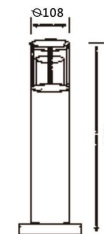

SJ-JCP088
尺寸: 108X108X600
LED 7W
铝制品,PC罩