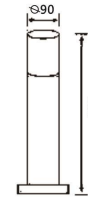

LED亚克力草坪灯系列
LED Acrylic lawn lamp series

SJ-YCP006
尺寸 $\varnothing 90 \times 600$
LED 5W
铝制品, PMMA