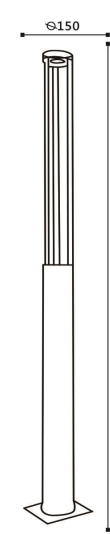

SJ-TYD006
尺寸: 150X150X3000
LED 30W
铝制品,玻璃