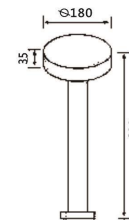

**SJ-JCP052**  
尺寸: 108X108X600  
LED 7W  
铝制品,玻璃

**SJ-JCP053**  
尺寸:  $\varnothing 180 \times 600$   
LED 12W  
铝制品,PC罩

**SJ-JCP054**  
尺寸: 180X180X600  
LED 12W  
铝制品,PC罩

**SJ-JCP055**  
尺寸:  $\varnothing 180 \times 600$   
LED 12W  
铝制品,PC罩