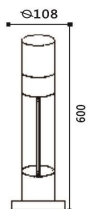

**SJ-JCP033**  
尺寸: 160X54X600  
LED 7W  
铝制品,玻璃

**SJ-JCP036**  
尺寸: 108X108X600  
LED 7W  
铝制品,玻璃

**SJ-JCP037**  
尺寸: 108X108X600  
LED 7W  
铝制品,玻璃

LED简约草坪灯系列  
LED contracted lawn lamp series

**SJ-JCP038**  
尺寸  $\varnothing 108 \times 600$   
LED 7W  
铝制品, PMMA