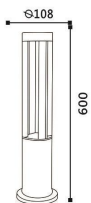

SSJ-JCP041
尺寸 $\varnothing 108 \times 600$
LED 7W
铝制品, 玻璃