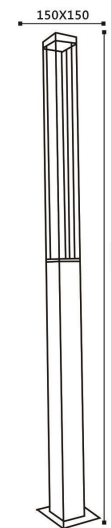

SJ-TYD006
尺寸: 150X150X3000
LED 30W
铝制品,玻璃