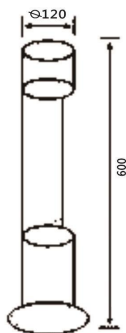

SJ-JCP023
尺寸: $\varnothing$ 120X600
LED 7W
铝制品,玻璃