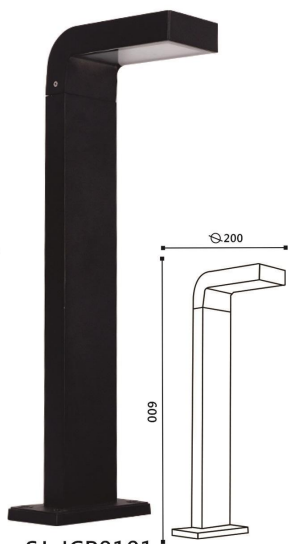

SJ-JCP0101
尺寸: 200X600
LED 7W
铝制品, PMMA灯罩