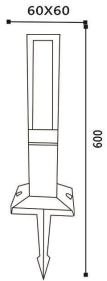

SJ-JCP013
尺寸: 60X60X600
LED 3W
铝制品, PMMA灯罩