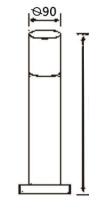

SJ-YCP007
尺寸 $\varnothing 90 \times 600$
LED 5W
铝制品, PMMA