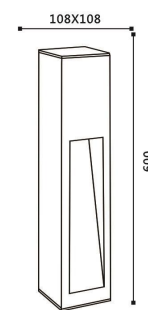

SJ-JCP078
尺寸: 108X108X600
LED 10W
铝制品,玻璃