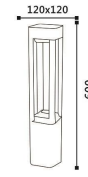

SJ-JCP001

SJ-JCP002

SJ-JCP003

SJ-JCP004

SJ-JCP005  
尺寸: 120X120X600  
LED 7W  
铝制品, Pc

SJ-JCP006  
尺寸: 120X120X600  
LED 7W  
铝制品, Pc

SJ-JCP007  
尺寸: 120X120X600  
LED 7W  
铝制品, Pc

SJ-JCP008  
尺寸: 120X120X600  
LED 7W  
铝制品, Pc