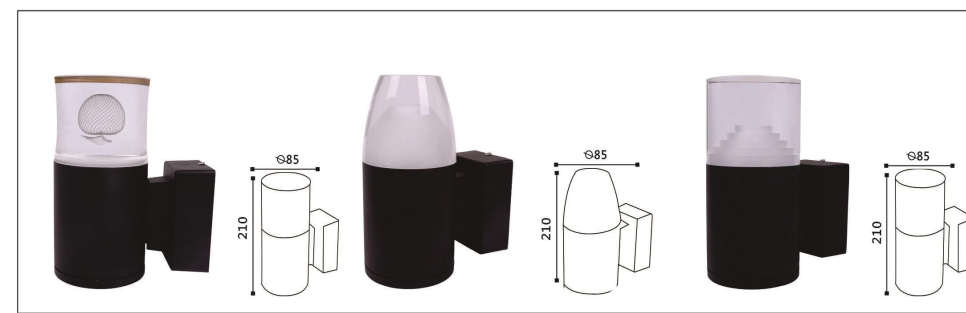

SJ-YBD011
尺寸 $\varnothing 140 \times 85 \times 210$
LED 5W
铝制品, PMMA

SJ-YBD012
尺寸 $\varnothing 140 \times 85 \times 210$
LED 5W
铝制品, PMMA

SJ-YBD013
尺寸 $\varnothing 140 \times 85 \times 210$
LED 5W
铝制品, PMMA