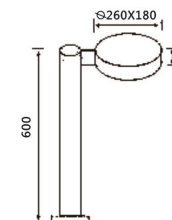

SJ-JCP057
尺寸: $\varnothing 260 \times 180 \times 600$
LED 12W
铝制品,PC罩