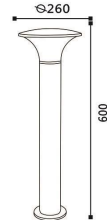

SJ-JCP087
尺寸: $\varnothing 120 \times 600$
LED 7W
铝制品,玻璃