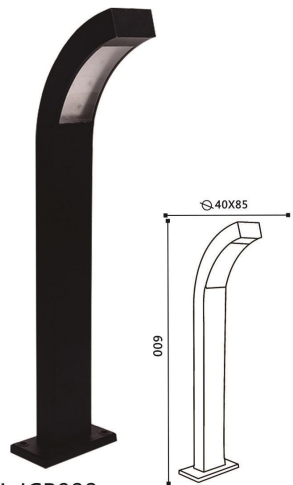

**SJ-JCP096**  
尺寸:  $108 \times 108 \times 600$   
LED 12W  
铝制品,玻璃

**SSJ-JCP097**  
尺寸:  $135 \times 70 \times 600$   
LED 7W  
铝制品,玻璃

**SSJ-JCP098**  
尺寸:  $135 \times 70 \times 600$   
LED 7W  
铝制品,玻璃