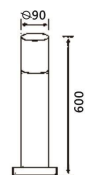

**SJ-YCP003**  
尺寸  $\varnothing 65 \varnothing 90 \varnothing 110$   
LED 3W5W7W  
铝制品, PMMA

**SJ-YCP004**  
尺寸  $\varnothing 65 \varnothing 90 \varnothing 110$   
LED 3W5W7W  
铝制品, PMMA

**SJ-YCP005**  
尺寸  $\varnothing 65 \varnothing 90 \varnothing 110$   
LED 3W5W7W  
铝制品, PMMA

LED亚克力草坪灯系列  
LED Acrylic lawn lamp series

**SJ-YCP006**  
尺寸  $\varnothing 90 \times 600$   
LED 5W  
铝制品, PMMA

**SJ-YCP007**  
尺寸  $\varnothing 90 \times 600$   
LED 5W  
铝制品, PMMA

**SJ-YCP008**  
尺寸  $\varnothing 90 \times 600$   
LED 5W  
铝制品, PMMA

**SJ-YCP009**  
尺寸  $\varnothing 90 \times 600$   
LED 5W  
铝制品, PMMA

**SJ-YCP010**  
尺寸  $\varnothing 90 \times 600$   
LED 5W  
铝制品, PMMA

**SJ-YCP011**  
尺寸  $\varnothing 90 \times 600$   
LED 5W  
铝制品, PMMA