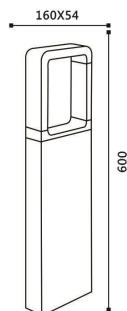

**SJ-JCP033**  
尺寸: 160X54X600  
LED 7W  
铝制品,玻璃

**SJ-JCP036**  
尺寸: 108X108X600  
LED 7W  
铝制品,玻璃

**SJ-JCP037**  
尺寸: 108X108X600  
LED 7W  
铝制品,玻璃

LED简约草坪灯系列  
LED contracted lawn lamp series

**SJ-JCP038**  
尺寸  $\varnothing 108 \times 600$   
LED 7W  
铝制品, PMMA