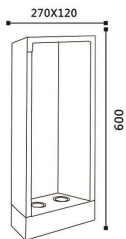

SJ-JCP081
尺寸: 120X120X600
LED 7W
铝制品,PC