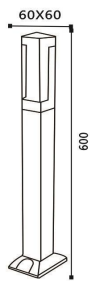

SJ-JCP014
尺寸: 60X60X600
LED 3W
铝制品, PMMA灯罩