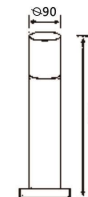

SJ-YCP012
尺寸 $\varnothing 90 \times 600$
LED 5W
铝制品, PMMA