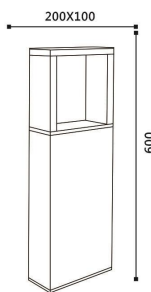

SJ-JCP075
尺寸: 200X100X600
LED 10W
铝制品,玻璃