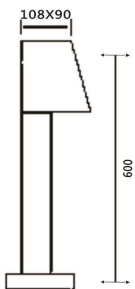

**SJ-JCP018**  
尺寸: 90X90X600  
LED 7W  
铝制品, PMMA灯罩

**SJ-JCP019**  
尺寸: 108X108X600  
LED 9W  
铝制品, PMMA灯罩

**SJ-JCP020**  
尺寸: 108X108X600  
LED 9W  
铝制品, PMMA灯罩

**SJ-JCP021**  
尺寸: 105X90X600  
LED 7W  
铝制品,玻璃