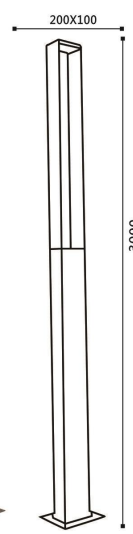

SJ-TYD003
尺寸: 200X100X3000
LED 30W
铝制品,玻璃