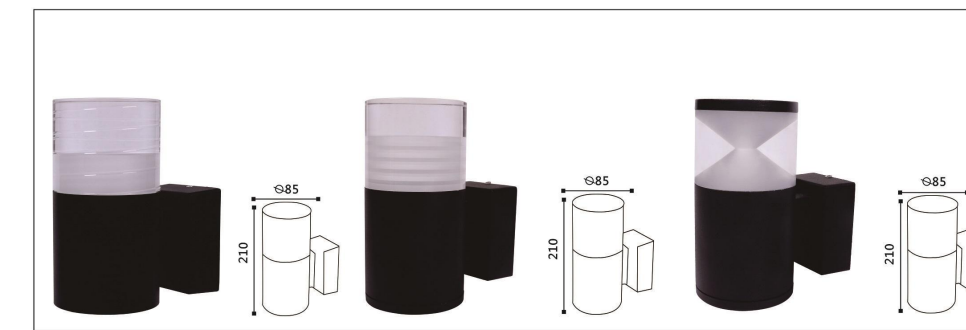

SJ-YBD014
尺寸 $\varnothing 140 \times 85 \times 210$
LED 5W
铝制品, PMMA

SJ-YBD015
尺寸 $\varnothing 140 \times 85 \times 210$
LED 5W
铝制品, PMMA

SJ-YBD016
尺寸 $\varnothing 140 \times 85 \times 210$
LED 5W
铝制品, PMMA