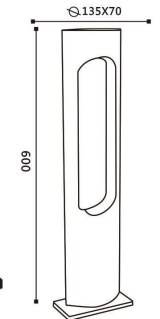

SSJ-JCP098
尺寸: $135 \times 70 \times 600$
LED 7W
铝制品,玻璃