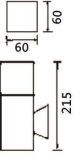

SJ-JCP009  
尺寸: 105X80X600  
LED 7W  
铝制品, 玻璃

SJ-JCP010  
尺寸: 120X70X600  
LED 7W  
铝制品, 玻璃

**SJ-JCP011**  
尺寸: 60X60X280  
LED 3W  
铝制品, PMMA灯罩

**SJ-JCP012**  
尺寸: 60X60X320  
LED 2X3W  
铝制品, PMMA灯罩

**SJ-JCP016**  
尺寸: 60X60X320  
LED 2X3W  
铝制品, PMMA灯罩