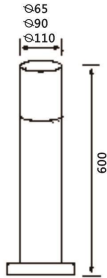

LED亚克力草坪灯系列
LED Acrylic lawn lamp series

SJ-YCP001
尺寸 $\varnothing 65 \varnothing 90 \varnothing 110$
LED 3W5W7W
铝制品, PMMA