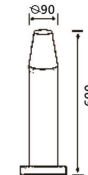

LED亚克力草坪灯系列  
LED Acrylic lawn lamp series

**SJ-YCP006**  
尺寸  $\varnothing 90 \times 600$   
LED 5W  
铝制品, PMMA

**SJ-YCP007**  
尺寸  $\varnothing 90 \times 600$   
LED 5W  
铝制品, PMMA

**SJ-YCP008**  
尺寸  $\varnothing 90 \times 600$   
LED 5W  
铝制品, PMMA

**SJ-YCP009**  
尺寸  $\varnothing 90 \times 600$   
LED 5W  
铝制品, PMMA

**SJ-YCP010**  
尺寸  $\varnothing 90 \times 600$   
LED 5W  
铝制品, PMMA

**SJ-YCP011**  
尺寸  $\varnothing 90 \times 600$   
LED 5W  
铝制品, PMMA