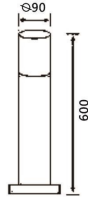

SJ-YCP008
尺寸 $\varnothing 90 \times 600$
LED 5W
铝制品, PMMA