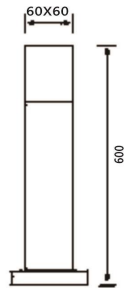

SJ-JCP015
尺寸: 60X60X600
LED 3W
铝制品, PMMA灯罩