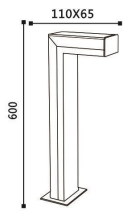

SJ-JCP085
尺寸: $\varnothing 260 \times 600$
LED 10W
铝制品,PC罩