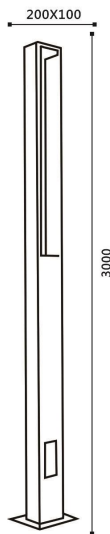

SJ-TYD004
尺寸: ϕ 150X3000
LED 30W
铝制品,玻璃