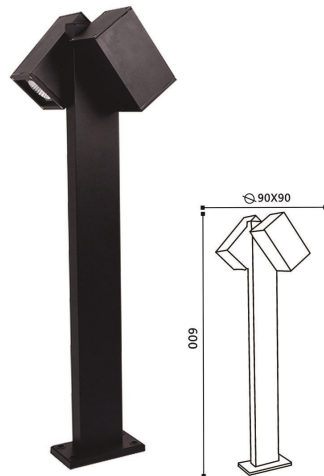

SJ-JCP0103
尺寸: 90X90X600
LED 2X5W
铝制品, PMMA灯罩