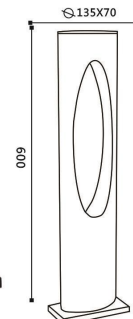

SSJ-JCP097
尺寸: $135 \times 70 \times 600$
LED 7W
铝制品,玻璃