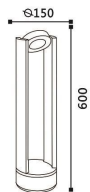

SJ-JCP058
尺寸 $\varnothing 150 \times 600$
LED 10W
铝制品,玻璃