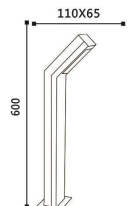

**SJ-JCP079**  
尺寸: 108X108X600  
LED 7W  
铝制品,PC

**SJ-JCP080**  
尺寸: 270X120X600  
LED 2X5W  
铝制品,玻璃

**SJ-JCP081**  
尺寸: 120X120X600  
LED 7W  
铝制品,PC

**SJ-JCP083**  
尺寸: 110X65X600  
LED 10W  
铝制品,PC罩

**SJ-JCP082**  
尺寸: 160X55X600  
LED 2X5W  
铝制品,PC罩