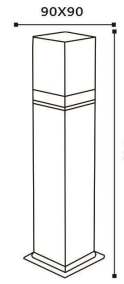

**SJ-JCP017**  
尺寸: 60X60X215  
LED 3W  
铝制品, PMMA灯罩

**SJ-JCP013**  
尺寸: 60X60X600  
LED 3W  
铝制品, PMMA灯罩

**SJ-JCP014**  
尺寸: 60X60X600  
LED 3W  
铝制品, PMMA灯罩

**SJ-JCP015**  
尺寸: 60X60X600  
LED 3W  
铝制品, PMMA灯罩