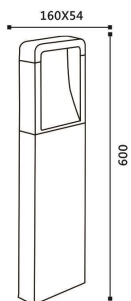

**SJ-JCP030**  
尺寸: 160X54X600  
LED 7W  
铝制品,玻璃

**SJ-JCP031**  
尺寸: 160X54X600  
LED 7W  
铝制品,玻璃

**SJ-JCP034**  
尺寸: 160X54X600  
LED 7W  
铝制品,玻璃

**SJ-JCP035**  
尺寸: 160X54X600  
LED 7W  
铝制品,玻璃

**SJ-JCP032**  
尺寸: 160X54X600  
LED 7W  
铝制品,玻璃