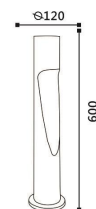

SJ-JCP089
尺寸: 180X65X600
LED 5W
铝制品,PMMA