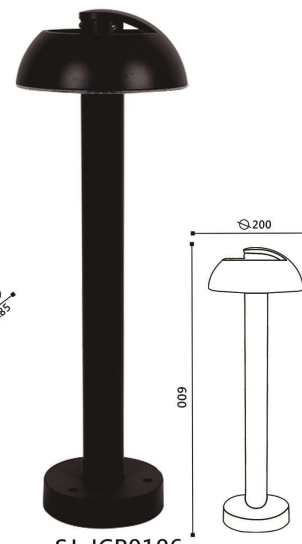

SJ-JCP0106
尺寸: 200X600
LED 9W
铝制品, PMMA灯罩