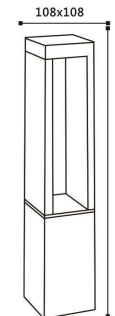

SJ-JCP037
尺寸: 108X108X600
LED 7W
铝制品,玻璃