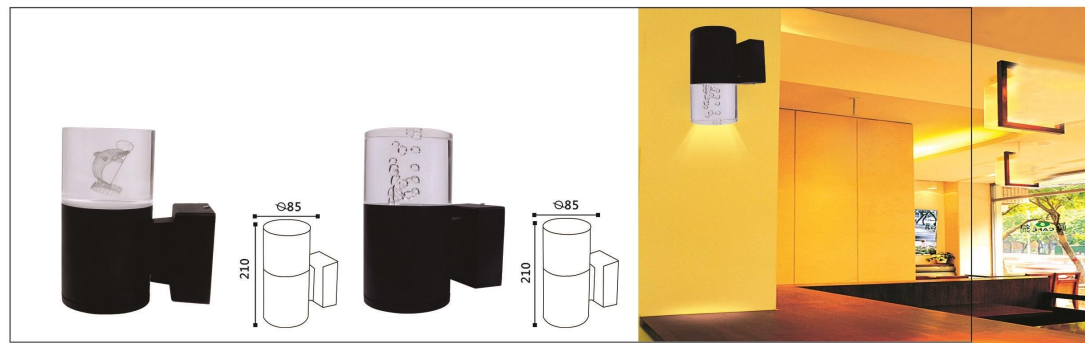

SJ-YBD009
尺寸 $\varnothing 140 \times 85 \times 210$
LED 5W
铝制品, PMMA

SJ-YBD010
尺寸 $\varnothing 140 \times 85 \times 210$
LED 5W
铝制品, PMMA