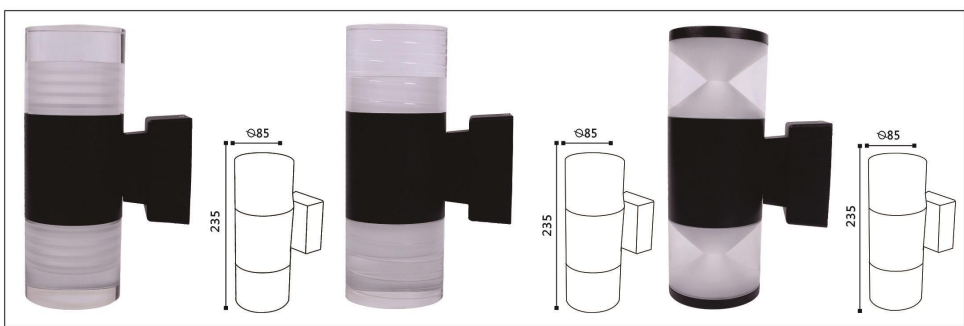

SJ-YBD006
尺寸 $\varnothing 140 \times 85 \times 235$
LED 2X 5W
铝制品, PMMA

SJ-YBD007
尺寸 $\varnothing 140 \times 85 \times 235$
LED 2X 5W
铝制品, PMMA

SJ-YBD008
尺寸 $\varnothing 140 \times 85 \times 235$
LED 2X 5W
铝制品, PMMA