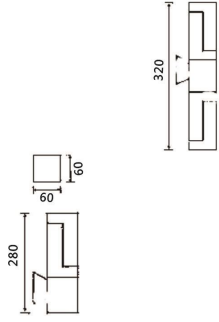

SJ-JCP011
尺寸: 60X60X280
LED 3W
铝制品, PMMA灯罩