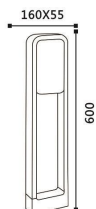

**SJ-JCP079**  
尺寸: 108X108X600  
LED 7W  
铝制品,PC

**SJ-JCP080**  
尺寸: 270X120X600  
LED 2X5W  
铝制品,玻璃

**SJ-JCP081**  
尺寸: 120X120X600  
LED 7W  
铝制品,PC

**SJ-JCP083**  
尺寸: 110X65X600  
LED 10W  
铝制品,PC罩

**SJ-JCP082**  
尺寸: 160X55X600  
LED 2X5W  
铝制品,PC罩