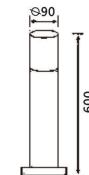

**SJ-YCP003**  
尺寸  $\varnothing 65 \varnothing 90 \varnothing 110$   
LED 3W5W7W  
铝制品, PMMA

**SJ-YCP004**  
尺寸  $\varnothing 65 \varnothing 90 \varnothing 110$   
LED 3W5W7W  
铝制品, PMMA

**SJ-YCP005**  
尺寸  $\varnothing 65 \varnothing 90 \varnothing 110$   
LED 3W5W7W  
铝制品, PMMA

LED亚克力草坪灯系列  
LED Acrylic lawn lamp series

**SJ-YCP006**  
尺寸  $\varnothing 90 \times 600$   
LED 5W  
铝制品, PMMA

**SJ-YCP007**  
尺寸  $\varnothing 90 \times 600$   
LED 5W  
铝制品, PMMA

**SJ-YCP008**  
尺寸  $\varnothing 90 \times 600$   
LED 5W  
铝制品, PMMA

**SJ-YCP009**  
尺寸  $\varnothing 90 \times 600$   
LED 5W  
铝制品, PMMA

**SJ-YCP010**  
尺寸  $\varnothing 90 \times 600$   
LED 5W  
铝制品, PMMA

**SJ-YCP011**  
尺寸  $\varnothing 90 \times 600$   
LED 5W  
铝制品, PMMA