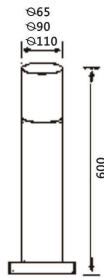

SJ-YCP002
尺寸 $\varnothing 65 \varnothing 90 \varnothing 110$
LED 3W5W7W
铝制品, PMMA