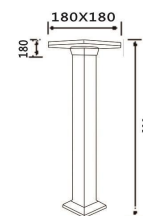

SJ-JCP054
尺寸: 180X180X600
LED 12W
铝制品,PC罩