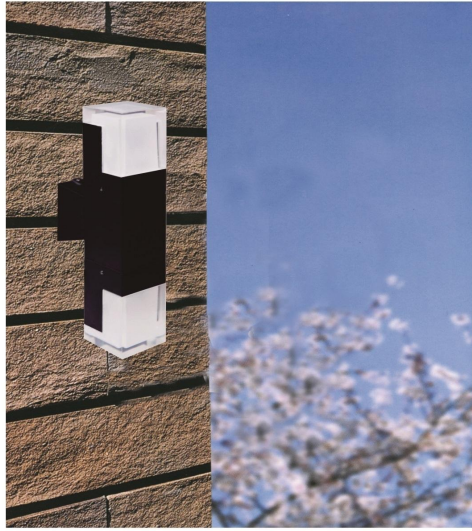

SJ-JCP009  
尺寸: 105X80X600  
LED 7W  
铝制品, 玻璃

SJ-JCP010  
尺寸: 120X70X600  
LED 7W  
铝制品, 玻璃

**SJ-JCP011**  
尺寸: 60X60X280  
LED 3W  
铝制品, PMMA灯罩

**SJ-JCP012**  
尺寸: 60X60X320  
LED 2X3W  
铝制品, PMMA灯罩

**SJ-JCP016**  
尺寸: 60X60X320  
LED 2X3W  
铝制品, PMMA灯罩