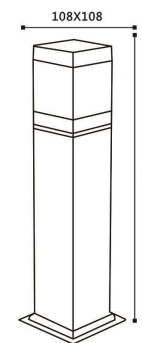

**SJ-JCP077**  
尺寸: 200X100X600  
LED 10W  
铝制品,玻璃

**SJ-JCP074**  
尺寸: 200X100X600  
LED 10W  
铝制品,玻璃

**SJ-JCP075**  
尺寸: 200X100X600  
LED 10W  
铝制品,玻璃

**SJ-JCP078**  
尺寸: 108X108X600  
LED 10W  
铝制品,玻璃