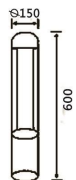

SJ-JCP062
尺寸 $\varnothing 150 \times 600$
LED 10W
铝制品,玻璃