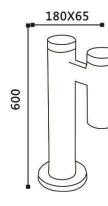

**SJ-JCP084**  
尺寸: 110X65X600  
LED 10W  
铝制品,PC罩

**SJ-JCP085**  
尺寸:  $\varnothing 260 \times 600$   
LED 10W  
铝制品,PC罩

**SJ-JCP087**  
尺寸:  $\varnothing 120 \times 600$   
LED 7W  
铝制品,玻璃

**SJ-JCP089**  
尺寸: 180X65X600  
LED 5W  
铝制品,PMMA