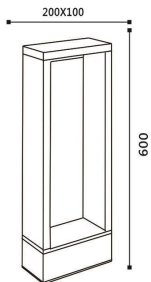

SJ-JCP072
尺寸: 200X100X600
LED 10W
铝制品,PC