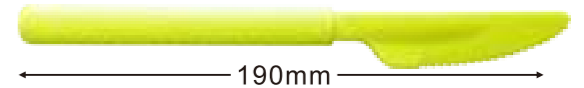

**29PP Economic**

29PPSP / Spork / PP / 2.3g / 145mm

**35PS Taster**

35PSTS / Taster / PS / 1.2g / 75mm

**31PS Luxury**

31PSKN / Knife / PS / 8g / 190mm

31PSFK / Fork / PS / 8g / 180mm

31PSTS / Tea spoon / PS / 8g / 172mm