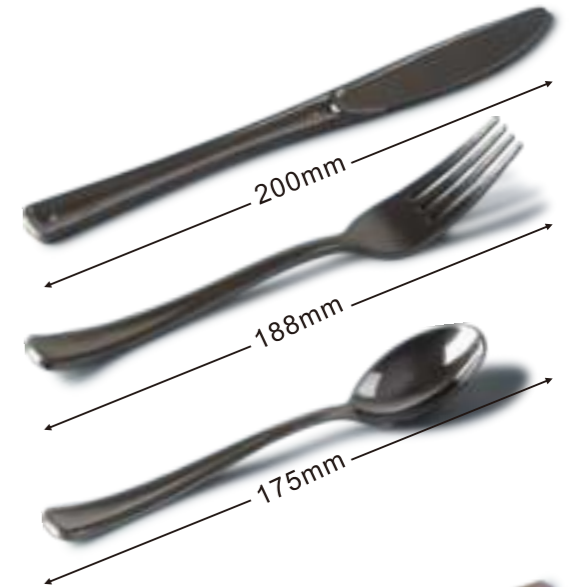

### Plated Rose Gold Cutlery

163PSKNR / Knife / PS / 5g / 190mm

163PSFKR / Fork / PS / 4.2g / 173mm

163PSSPR / Spoon / PS / 4.2g / 157mm

### Plated Silver Cutlery

163PSKNA / Knife / PS / 5g / 190mm

163PSFKA / Fork / PS / 4.2g / 173mm

163PSSPA / Spoon / PS / 4.2g / 157mm

### Plated Stainless Cutlery

162PSKNZ / Knife / PS / 6.8g / 200mm

162PSFKZ / Fork / PS / 6g / 188mm

162PSS1Z / Spoon / PS / 5.5g / 175mm