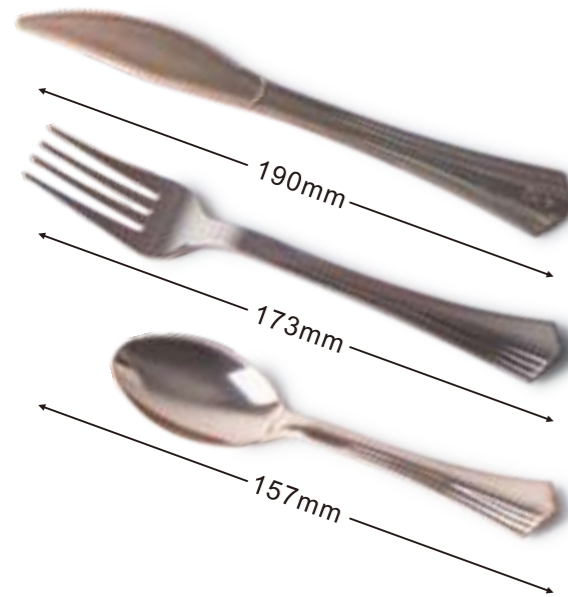

229PSFK / Fork / PS / 7.7g / 181mm

229PSTS / Teaspoon / PS / 4.2g / 155mm

**238PP Economic**

238PPFK / Fork / PP / 1.9g / 146mm

**241PP Economic**

241PPFK / Fork / PP / 2.8g / 152mm

**251PP Taster**

251PPSP / Spoon / PP / 0.6g / 69mm

Fork + Knife + Spoon  
+ Salt & Pepper + Napkin  
250 Bulk

**School Kit**

Spork + Straw + Napkin  
1000 Bulk

**Heavy Duty Kit**

Fork + Knife + Spoon + Napkin  
250 Bulk

**Customized Promotional**

### Plated Stainless Cutlery

163PSKNZ / Knife / PS / 5g / 190mm

163PSFKZ / Fork / PS / 4.2g / 173mm

163PSSPZ / Spoon / PS / 4.2g / 157mm