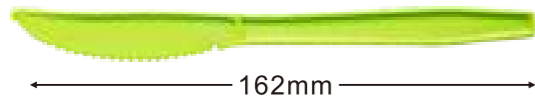

03PSFK / Fork / PS / 5.5g / 162mm

03PSTS / Tea spoon / PS / 4.7g / 150mm

03PSDF / Dessert Fork / PS / 1.9g / 127mm

03PSDS / Dessert spoon / PS / 2.3g / 127mm

**04PP Mid-Heavy**

04PPKN / Knife / PP / 3.7g / 162mm

04PPFK / Fork / PP / 4.3g / 167mm

04PPTS / Tea spoon / PP / 3.7g / 154mm

**04PS Mid-Heavy**

04PSKN / Knife / PS / 3.7g / 162mm

04PSFK / Fork / PS / 4.3g / 167mm

04PSTS / Tea spoon / PS / 3.7g / 154mm

**05PP Heavy Duty**