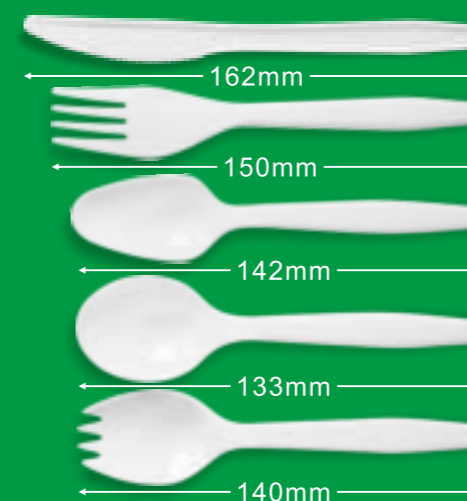

02PS

Premium

02PSKN / Knife / PS / 3g / 162mm

02PSFK / Fork / PS / 3g / 150mm

02PSTS / Tea spoon / PS / 3g / 142mm

02PSSS / Soup spoon / PS / 3g / 133mm

02PSSP / Spork / PS / 3g / 140mm