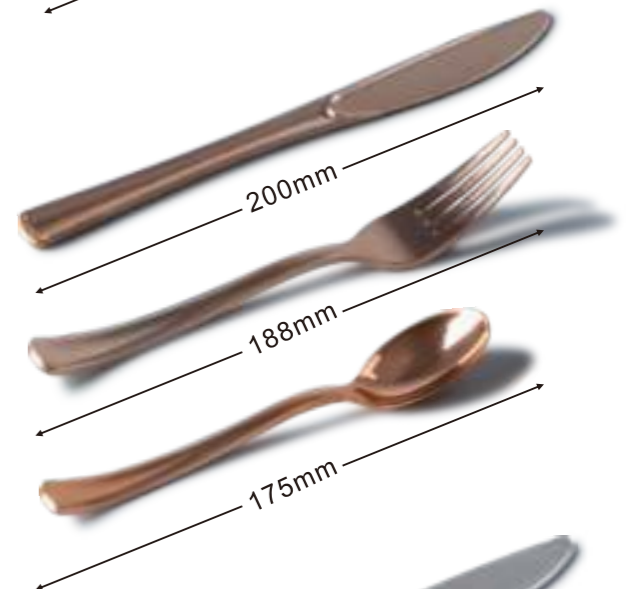

### Plated Silver Cutlery

163PSKNA / Knife / PS / 5g / 190mm

163PSFKA / Fork / PS / 4.2g / 173mm

163PSSPA / Spoon / PS / 4.2g / 157mm

### Plated Stainless Cutlery

162PSKNZ / Knife / PS / 6.8g / 200mm

162PSFKZ / Fork / PS / 6g / 188mm

162PSS1Z / Spoon / PS / 5.5g / 175mm

### Plated Rose Gold Cutlery

162PSKNR / Knife / PS / 6.8g / 200mm

162PSFKR / Fork / PS / 6g / 188mm

162PSS1R / Spoon / PS / 5.5g / 175mm