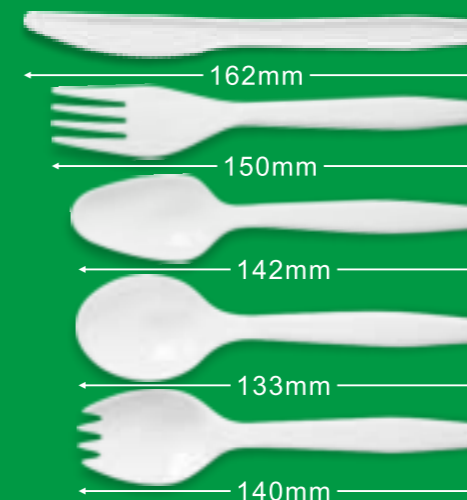

### Economic

01PPKN / Knife / PP / 2.5g / 162mm

01PPFK / Fork / PP / 2.5g / 150mm

01PPTS / Tea spoon / PP / 2.5g / 142mm

01PPSS / Soup spoon / PP / 2.5g / 133mm

01PPSP / Spork / PP / 2.5g / 140mm

### Premium

02PPKN / Knife / PP / 3g / 162mm

02PPFK / Fork / PP / 3g / 150mm

02PPTS / Tea spoon / PP / 3g / 142mm

02PPSS / Soup spoon / PP / 3g / 133mm

02PPSP / Spork / PP / 3g / 140mm