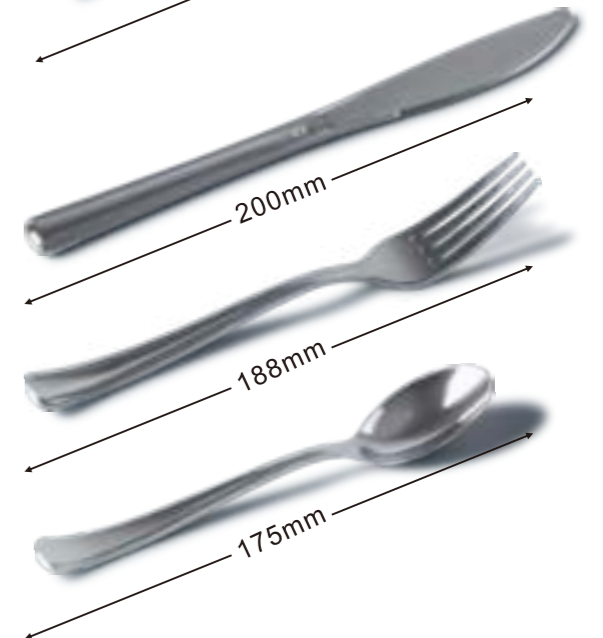

Plated Silver Cutlery

162PSKNA / Knife / PS / 6.8g / 200mm

162PSFKA / Fork / PS / 6g / 188mm

162PSS1A / Spoon / PS / 5.5g / 175mm