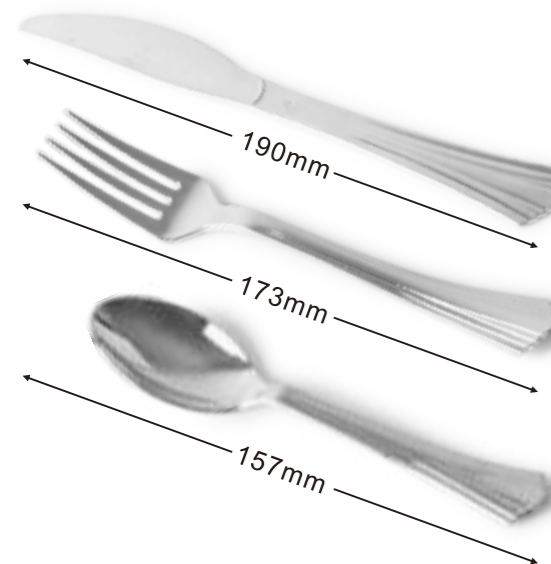

### Plated Stainless Cutlery

163PSKNZ / Knife / PS / 5g / 190mm

163PSFKZ / Fork / PS / 4.2g / 173mm

163PSSPZ / Spoon / PS / 4.2g / 157mm

### Plated Rose Gold Cutlery

163PSKNR / Knife / PS / 5g / 190mm

163PSFKR / Fork / PS / 4.2g / 173mm

163PSSPR / Spoon / PS / 4.2g / 157mm