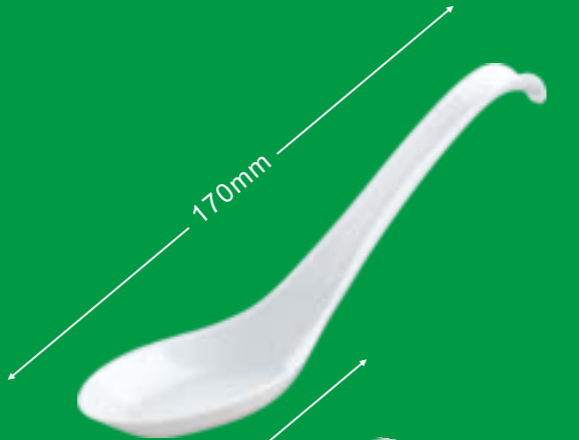

113PPSP / Spoon / PP / 2.7g / 170mm

**119PP Economic**

119PPFK / Fork / PP / 2.5g / 146mm

119PPTS / Tea Spoon / PP / 2.5g / 141mm

119PPSS / Soup Spoon / PP / 2.5g / 141mm

119PPSP / Spork / PP / 2.5g / 146mm

**118PS Economic**

118PSKN / Knife / PS / 4g / 173mm

118PSFK / Fork / PS / 3.4g / 158mm

118PSSP / Spoon / PS / 3.3g / 145mm

**Chinese Spoons**

**153PPCS**

Chinese Spoon / PP / 6g / 170mm

**167PPCS**

Chinese Spoon / PP / 3.8g / 138mm

**42PPCS**

Chinese spoon / PP / 2g / 117mm

**211PP Economic**

211PPFK / Fork / PP / 1.3g / 124mm

**212PP Economic**

212PPKN / Knife / PP / 2.1g / 160mm

212PPFK / Fork / PP / 2.2g / 148mm