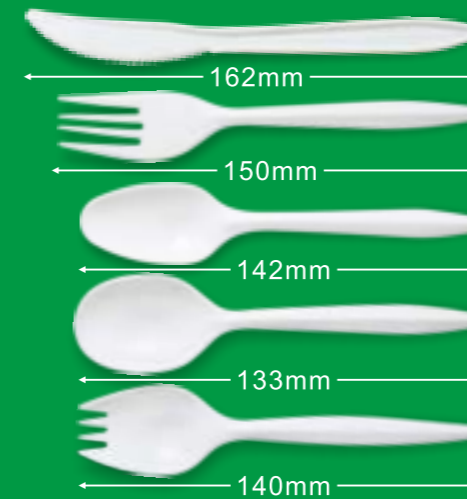

# PLASTIC CUTLERY

### Economic

01PPKN / Knife / PP / 2.5g / 162mm

01PPFK / Fork / PP / 2.5g / 150mm

01PPTS / Tea spoon / PP / 2.5g / 142mm

01PPSS / Soup spoon / PP / 2.5g / 133mm

01PPSP / Spork / PP / 2.5g / 140mm