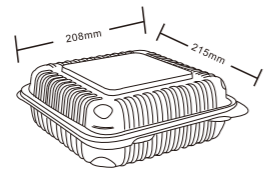

HMF8 MFPP 8" Hinged Container

Item: HMF8
Weight: 44g
Case Qty.: 150pcs
Case Vol.: 0.0595cbm