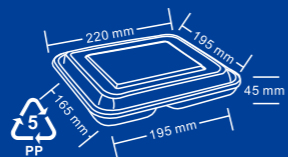

CB1050

SIGE 4 Compartments 1000ml

Item: SIGE
Weight: 52.5g
Case Qty.: 150sets
Case Vol.: 0.0544cbm

Chinese Bowl 1050ml

GWW

Item: GWW
Weight: 33g
Case Qty.: 200sets
Case Vol.: 0.0596cbm

FSG 3 Compartments Rectangular 1000ml