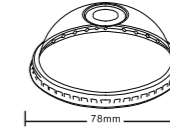

PET Cup Dome Lid