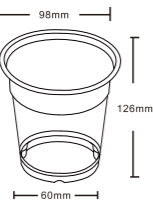

CBC14.92

PET Cold Beverage Cup 14oz

Item: CBC14.92
Weight: 11.3g
Case Qty.: 1000pcs
Case Vol.: 0.0796cbm

PET Cup Dome Lid

78D/2.5g/1000pcs/0.031cbm
90D/3.4g/1000pcs/0.0442cbm
92D/3.4g/1000pcs/0.0442cbm
98D/3.9g/1000pcs/0.0557cbm
107D/35.0g/500pcs/0.0349cbm

CBC16.98

PET Cold Beverage Cup 16oz

Item: CBC16.98
Weight: 13.5g
Case Qty.: 1000pcs
Case Vol.: 0.0996cbm

Party Cup 2oz

Item: PTC02
Weight: 2.8g
Case Qty.: 1000pcs
Case Vol.: 0.0191cbm

PTC02

CBC20.98

PET Cold Beverage Cup 20oz