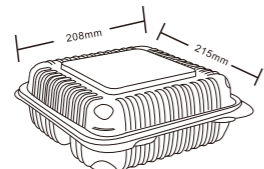

HMF83 MFPP 8" Hinged Container 3 Cmpt.

Item: HMF83
Weight: 44g
Case Qty.: 150pcs
Case Vol.: 0.0595cbm