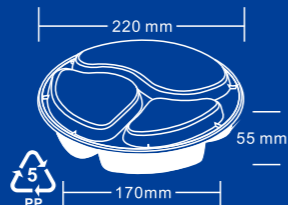

YSG 3 Compartments Round 1000ml

Item: YSG
Weight: 49.5g
Case Qty.: 150sets
Case Vol.: 0.0413cbm