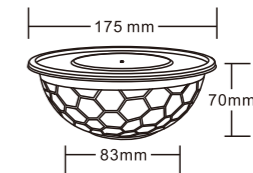

Deli Cup 16oz White

YT16W

Item: YT16
Weight: 27.8g
Case Qty.: 240sets
Case Vol.: 0.0500cbm

MF800 Rectangular Container 800ml

Item: MF800
Weight: 43g
Case Qty.: 150sets
Case Vol.: 0.0353cbm

Chinese Bowl 950ml

CB1050

SIGE 4 Compartments 1000ml

Item: SIGE
Weight: 52.5g
Case Qty.: 150sets
Case Vol.: 0.0544cbm

Chinese Bowl 1050ml

GWW

Item: GWW
Weight: 33g
Case Qty.: 200sets
Case Vol.: 0.0596cbm

FSG 3 Compartments Rectangular 1000ml

Item: FSG
Weight: 50.5g
Case Qty.: 150sets
Case Vol.: 0.0545cbm

Five Compartments Container

Item: WUGE
Weight: 72.7g
Case Qty.: 150sets
Case Vol.: 0.0942cbm

WUGE

XSG 3 Compartments Rectangular 1000ml

Item: XSG
Weight: 68.7g
Case Qty.: 150sets
Case Vol.: 0.0799cbm