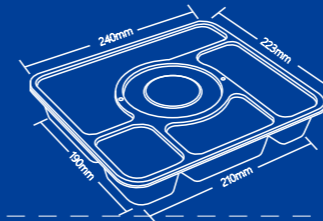

Five Compartments Container