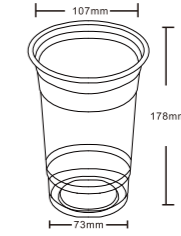

CBC09.92

PET Cold Beverage Cup 9oz

Item: CBC09.92
Weight: 8.5g
Case Qty.: 1000pcs
Case Vol.: 0.0675cbm

PET Cold Beverage Cup 32oz

CBC32.107

Item: CBC32.107
Weight: 22g
Case Qty.: 500pcs
Case Vol.: 0.1234cbm

CBC12.92

PET Cold Beverage Cup 12oz

Item: CBC12.92
Weight: 10.2g
Case Qty.: 1000pcs
Case Vol.: 0.0711cbm

PET Cup Flat Lid

78F/2.2g/1000pcs/0.028cbm
90F/3.0g/1000pcs/0.038cbm
92F/2.6g/1000pcs/0.0386cbm
98F/2.8g/1000pcs/0.0492cbm
107F/3.4g/500pcs/0.0282cbm

CBC14.92

PET Cold Beverage Cup 14oz

Item: CBC14.92
Weight: 11.3g
Case Qty.: 1000pcs
Case Vol.: 0.0796cbm

PET Cup Dome Lid

78D/2.5g/1000pcs/0.031cbm
90D/3.4g/1000pcs/0.0442cbm
92D/3.4g/1000pcs/0.0442cbm
98D/3.9g/1000pcs/0.0557cbm
107D/35.0g/500pcs/0.0349cbm

CBC16.98

PET Cold Beverage Cup 16oz

Item: CBC16.98
Weight: 13.5g
Case Qty.: 1000pcs
Case Vol.: 0.0996cbm

Party Cup 2oz

Item: PTC02
Weight: 2.8g
Case Qty.: 1000pcs
Case Vol.: 0.0191cbm

PTC02

CBC20.98

PET Cold Beverage Cup 20oz

Item: CBC20.98
Weight: 15g
Case Qty.: 1000pcs
Case Vol.: 0.1105cbm

Party Cup 7oz

Item: PTC07
Weight: 4.1g
Case Qty.: 1000pcs
Case Vol.: 0.0366cbm

PTC07

CBC24.98

PET Cold Beverage Cup 24oz

Item: CBC24.98
Weight: 16.5g
Case Qty.: 1000pcs
Case Vol.: 0.1248cbm

Party Cup 16oz

Item: PTC16
Weight: 10.5g
Case Qty.: 500pcs
Case Vol.: 0.0594cbm

PTC16