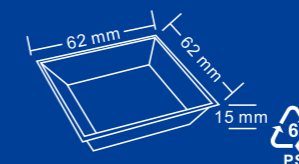

Square Dish

Item:SD25
Weight: 6.2g
Material:PS
Case Qty.: 200pcs
Case Vol.: 0.0059cbm