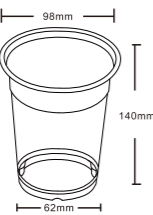

CBC20.98

PET Cold Beverage Cup 20oz

Item: CBC20.98
Weight: 15g
Case Qty.: 1000pcs
Case Vol.: 0.1105cbm