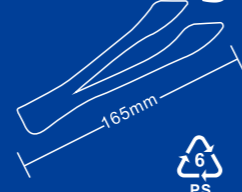

T65 6.5" Tong