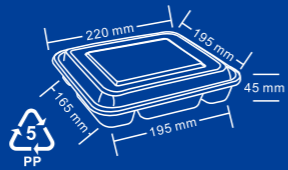

MF800 Rectangular Container 800ml

Item: MF800
Weight: 43g
Case Qty.: 150sets
Case Vol.: 0.0353cbm

Chinese Bowl 950ml

Item: CB950
Weight: 34.5g
Case Qty.: 150sets
Case Vol.: 0.0475cbm

CB950

MF1000 Rectangular Container 1000ml

Item: MF1000
Weight: 45.8g
Case Qty.: 150sets
Case Vol.: 0.0390cbm

Chinese Bowl 1050ml

Item: CB1050
Weight: 40g
Case Qty.: 150sets
Case Vol.: 0.0485cbm

CB1050

SIGE 4 Compartments 1000ml

Item: SIGE
Weight: 52.5g
Case Qty.: 150sets
Case Vol.: 0.0544cbm

Chinese Bowl 1050ml

GWW

Item: GWW
Weight: 33g
Case Qty.: 200sets
Case Vol.: 0.0596cbm

FSG 3 Compartments Rectangular 1000ml

Item: FSG
Weight: 50.5g
Case Qty.: 150sets
Case Vol.: 0.0545cbm

Five Compartments Container

Item: WUGE
Weight: 72.7g
Case Qty.: 150sets
Case Vol.: 0.0942cbm

WUGE

XSG 3 Compartments Rectangular 1000ml

Item: XSG
Weight: 68.7g
Case Qty.: 150sets
Case Vol.: 0.0799cbm

YSG 3 Compartments Round 1000ml

Item: YSG
Weight: 49.5g
Case Qty.: 150sets
Case Vol.: 0.0413cbm