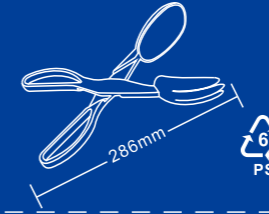

WG06 Wine Glass 6oz

Item: WG06
Weight: 13.6g
Case Qty.: 150pcs
Case Vol.: 0.0253cbm

Fluted Tumbler 9oz

TBF09

Item: TBF09
Weight: 15g
Case Qty.: 750PCS
Case Vol.: 0.0500cbm

CC1025 Cake Cutter

Item:CC1025
Weight: 25.9g
Material:PS
Case Qty.: 48pcs
Case Vol.: 0.0090cbm

Salad Serving Scissors

Item:SSC1125
Weight: 87.3g
Material:PS
Case Qty.: 24pcs
Case Vol.: 0.0159cbm

SSC1125

SPA Serving Spatula

Item:SPA
Weight: 35.8g
Material:PS
Case Qty.: 48pcs
Case Vol.: 0.0099cbm

10" Serving Fork