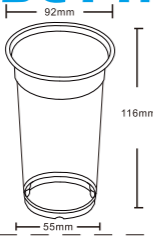

CBC32.107

Item: CBC32.107
Weight: 22g
Case Qty.: 500pcs
Case Vol.: 0.1234cbm

CBC12.92

PET Cold Beverage Cup 12oz

Item: CBC12.92
Weight: 10.2g
Case Qty.: 1000pcs
Case Vol.: 0.0711cbm

PET Cup Flat Lid

78F/2.2g/1000pcs/0.028cbm
90F/3.0g/1000pcs/0.038cbm
92F/2.6g/1000pcs/0.0386cbm
98F/2.8g/1000pcs/0.0492cbm
107F/3.4g/500pcs/0.0282cbm

CBC14.92

PET Cold Beverage Cup 14oz

Item: CBC14.92
Weight: 11.3g
Case Qty.: 1000pcs
Case Vol.: 0.0796cbm

PET Cup Dome Lid

78D/2.5g/1000pcs/0.031cbm
90D/3.4g/1000pcs/0.0442cbm
92D/3.4g/1000pcs/0.0442cbm
98D/3.9g/1000pcs/0.0557cbm
107D/35.0g/500pcs/0.0349cbm