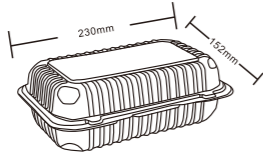

MFPP 5 compt. School Tray Lid optional

ST5

Item: ST5
Weight: 29g
Case Qty.: 150pcs
Case Vol.: 0.0795cbm

HMF96 MFPP 9x6" Hinged Container

Item: HMF96
Weight: 40g
Case Qty.: 200pcs
Case Vol.: 0.0650cbm

32oz PP Food Tray designed for film hot seal