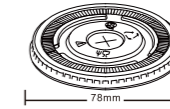

CBC32.107

Item: CBC32.107
Weight: 22g
Case Qty.: 500pcs
Case Vol.: 0.1234cbm

CBC12.92

PET Cold Beverage Cup 12oz

Item: CBC12.92
Weight: 10.2g
Case Qty.: 1000pcs
Case Vol.: 0.0711cbm

PET Cup Flat Lid

78F/2.2g/1000pcs/0.028cbm
90F/3.0g/1000pcs/0.038cbm
92F/2.6g/1000pcs/0.0386cbm
98F/2.8g/1000pcs/0.0492cbm
107F/3.4g/500pcs/0.0282cbm