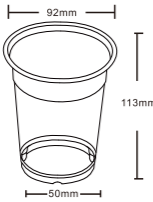

CBC32.107

Item: CBC32.107
Weight: 22g
Case Qty.: 500pcs
Case Vol.: 0.1234cbm

CBC12.92

PET Cold Beverage Cup 12oz

Item: CBC12.92
Weight: 10.2g
Case Qty.: 1000pcs
Case Vol.: 0.0711cbm

PET Cup Flat Lid

78F/2.2g/1000pcs/0.028cbm
90F/3.0g/1000pcs/0.038cbm
92F/2.6g/1000pcs/0.0386cbm
98F/2.8g/1000pcs/0.0492cbm
107F/3.4g/500pcs/0.0282cbm

CBC14.92

PET Cold Beverage Cup 14oz

Item: CBC14.92
Weight: 11.3g
Case Qty.: 1000pcs
Case Vol.: 0.0796cbm

PET Cup Dome Lid

78D/2.5g/1000pcs/0.031cbm
90D/3.4g/1000pcs/0.0442cbm
92D/3.4g/1000pcs/0.0442cbm
98D/3.9g/1000pcs/0.0557cbm
107D/35.0g/500pcs/0.0349cbm