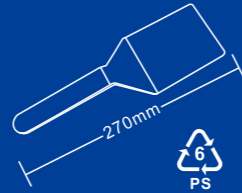

Salad Serving Scissors

Item:SSC1125
Weight: 87.3g
Material:PS
Case Qty.: 24pcs
Case Vol.: 0.0159cbm

SSC1125

SPA Serving Spatula

Item:SPA
Weight: 35.8g
Material:PS
Case Qty.: 48pcs
Case Vol.: 0.0099cbm

10" Serving Fork