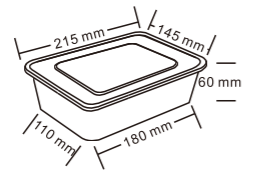

OF1250

Rectangular Container 1250ml

Item: OF1250
Weight: 36g
Case Qty.: 150sets
Case Vol.: 0.0476cbm