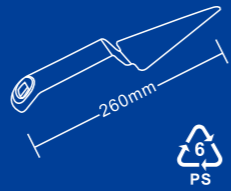

WG06 Wine Glass 6oz

Item: WG06
Weight: 13.6g
Case Qty.: 150pcs
Case Vol.: 0.0253cbm

Fluted Tumbler 9oz

TBF09

Item: TBF09
Weight: 15g
Case Qty.: 750PCS
Case Vol.: 0.0500cbm

CC1025 Cake Cutter

Item:CC1025
Weight: 25.9g
Material:PS
Case Qty.: 48pcs
Case Vol.: 0.0090cbm

Salad Serving Scissors

Item:SSC1125
Weight: 87.3g
Material:PS
Case Qty.: 24pcs
Case Vol.: 0.0159cbm

SSC1125

SPA Serving Spatula

Item:SPA
Weight: 35.8g
Material:PS
Case Qty.: 48pcs
Case Vol.: 0.0099cbm

10" Serving Fork