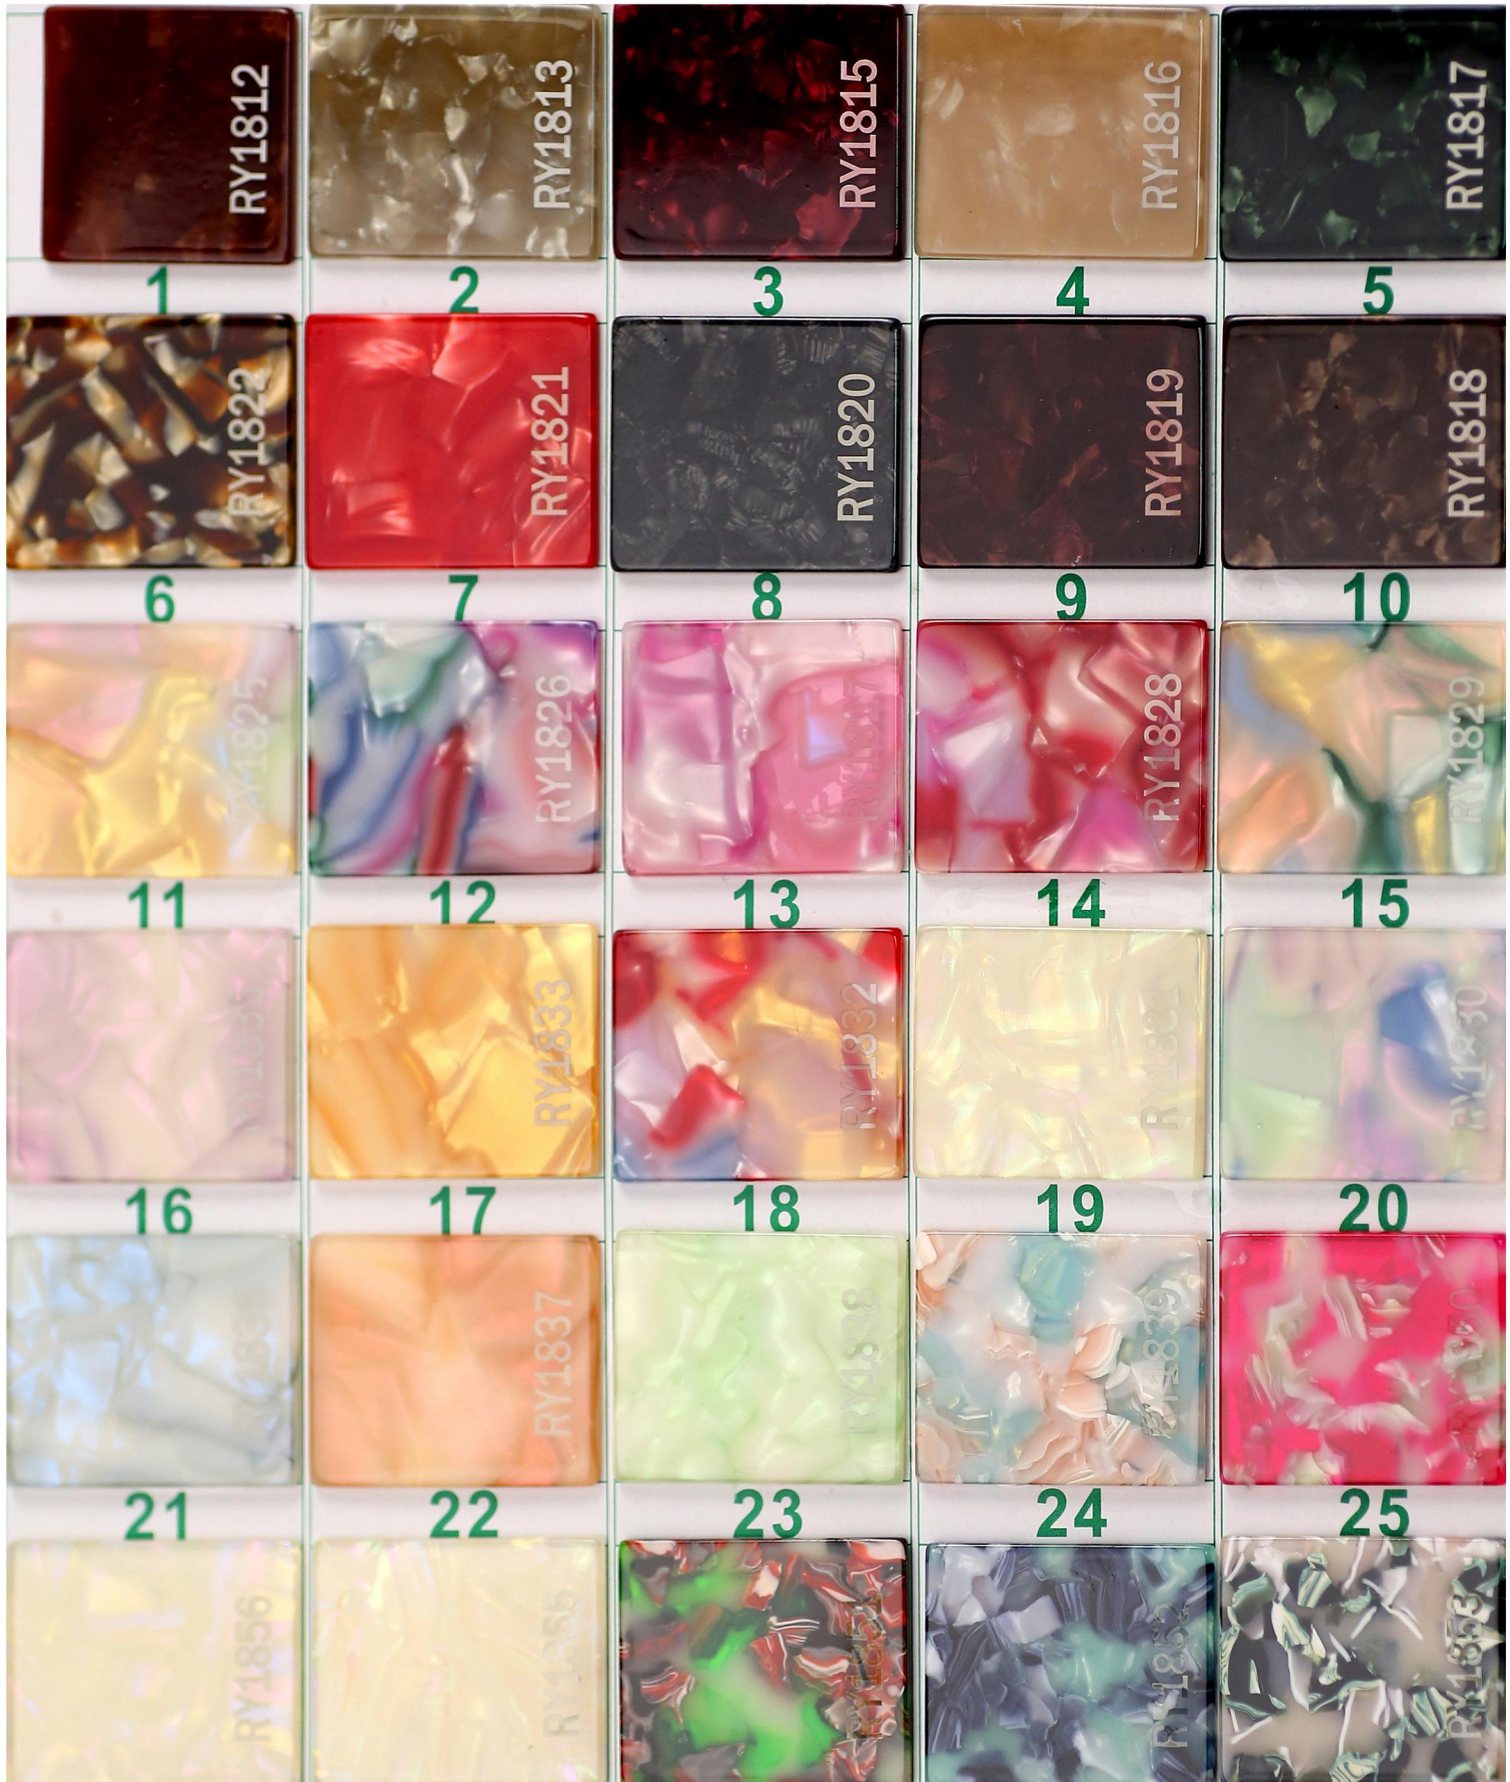

YIWU NEWYEAR PLASTIC PRODUCT CO..LTD

ADD.: 3/F, Building 4, No.2289, Xuefeng West Road, Chengxi
Industrial District, Yiwu(322000), Zhejiang, China
Mobile: +86 159 8851 4911 / E-mail: fogg@newyearn.com