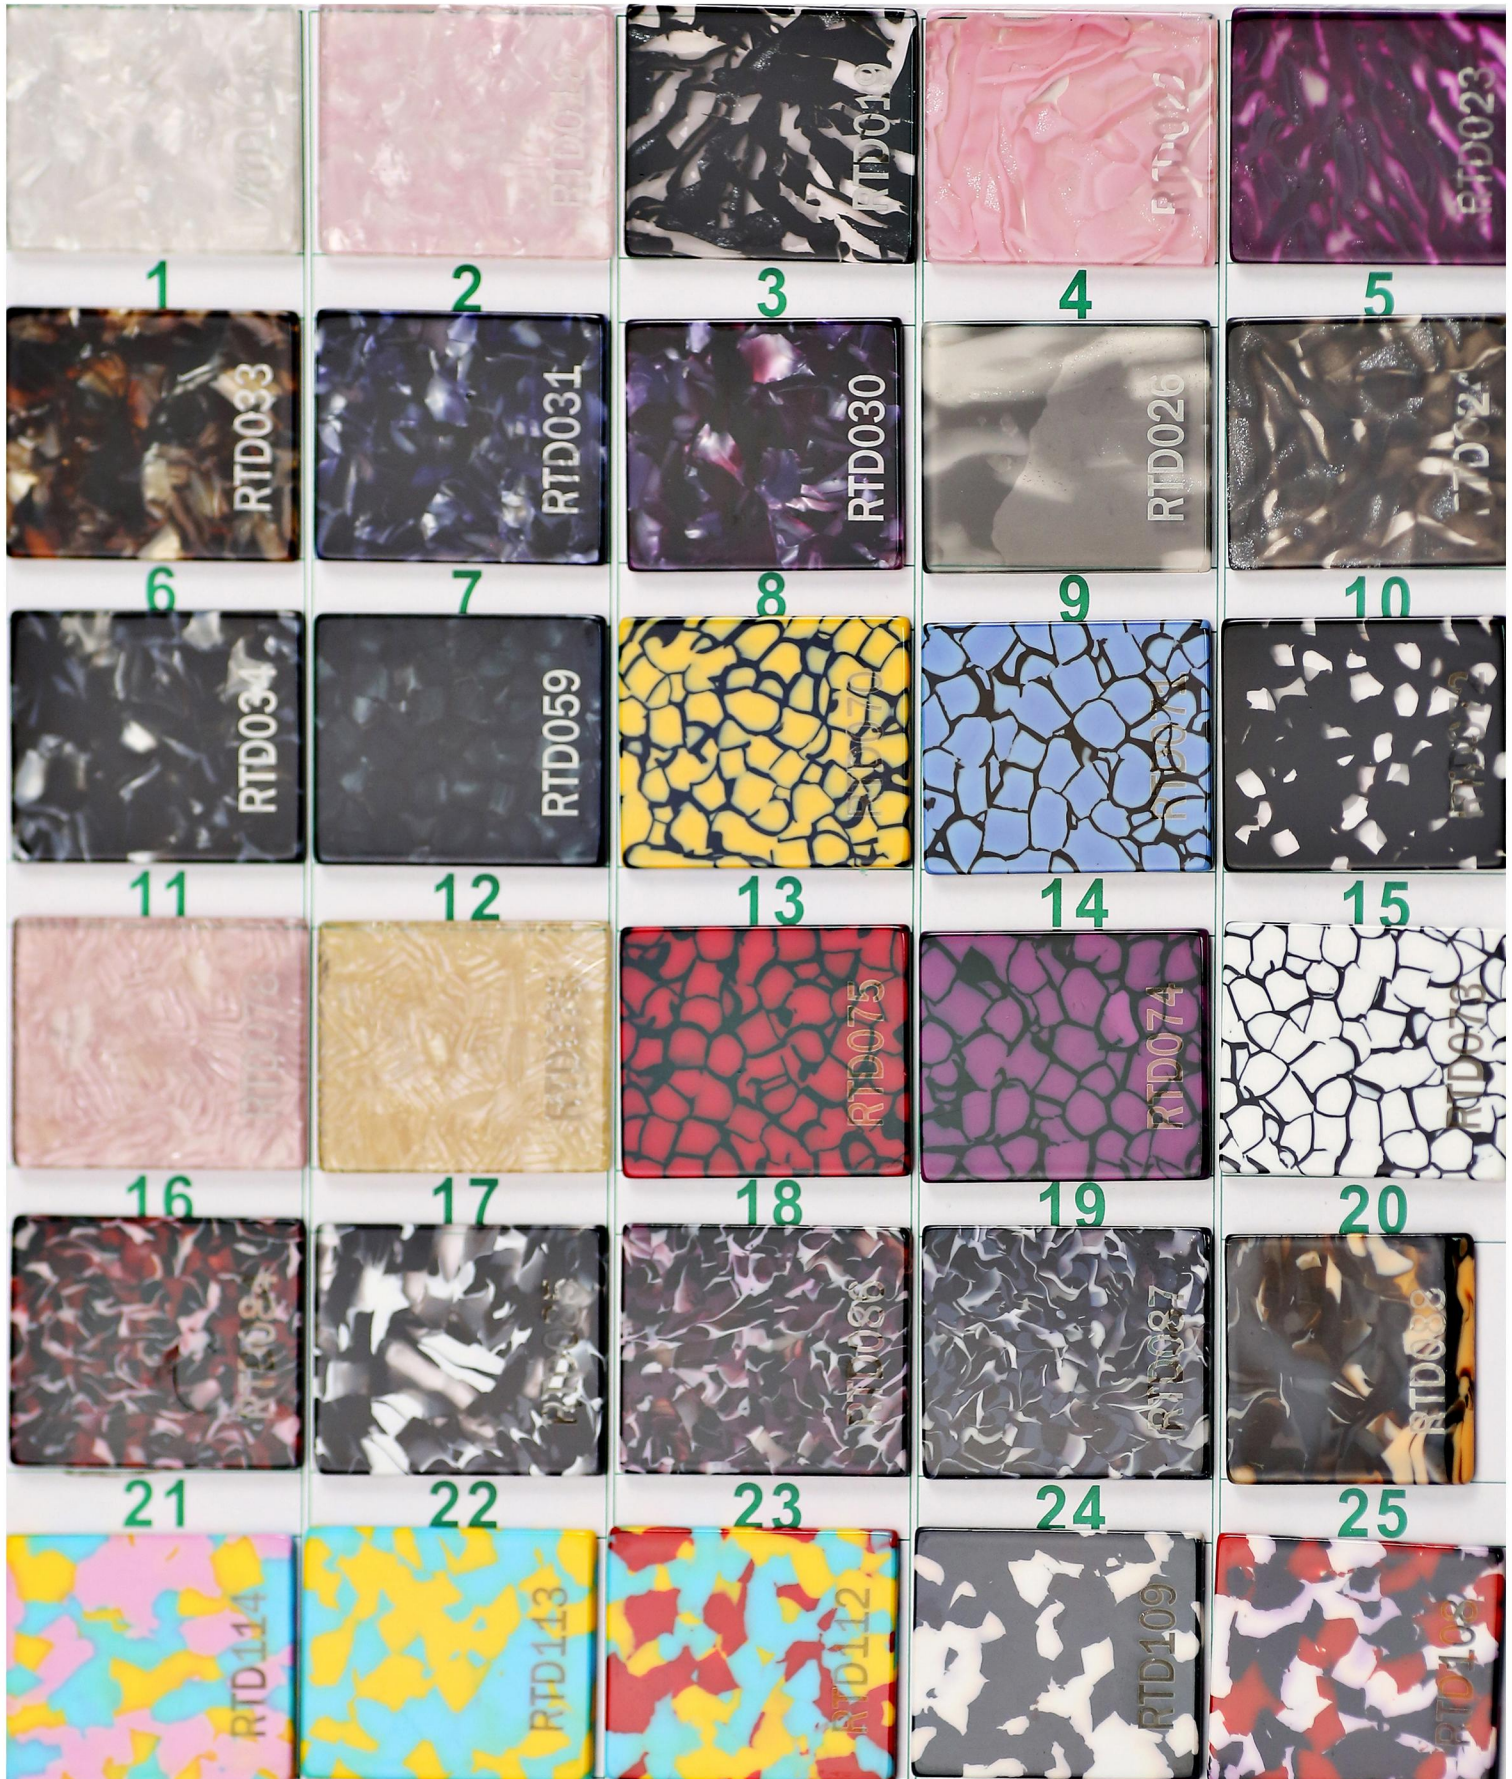

YIWU NEWYEAR PLASTIC PRODUCT CO..LTD

ADD.: 3/F, Building 4, No.2289, Xuefeng West Road, Chengxi
Industrial District, Yiwu(322000), Zhejiang, China
Mobile: +86 159 8851 4911 / E-mail: fogg@newyearn.com