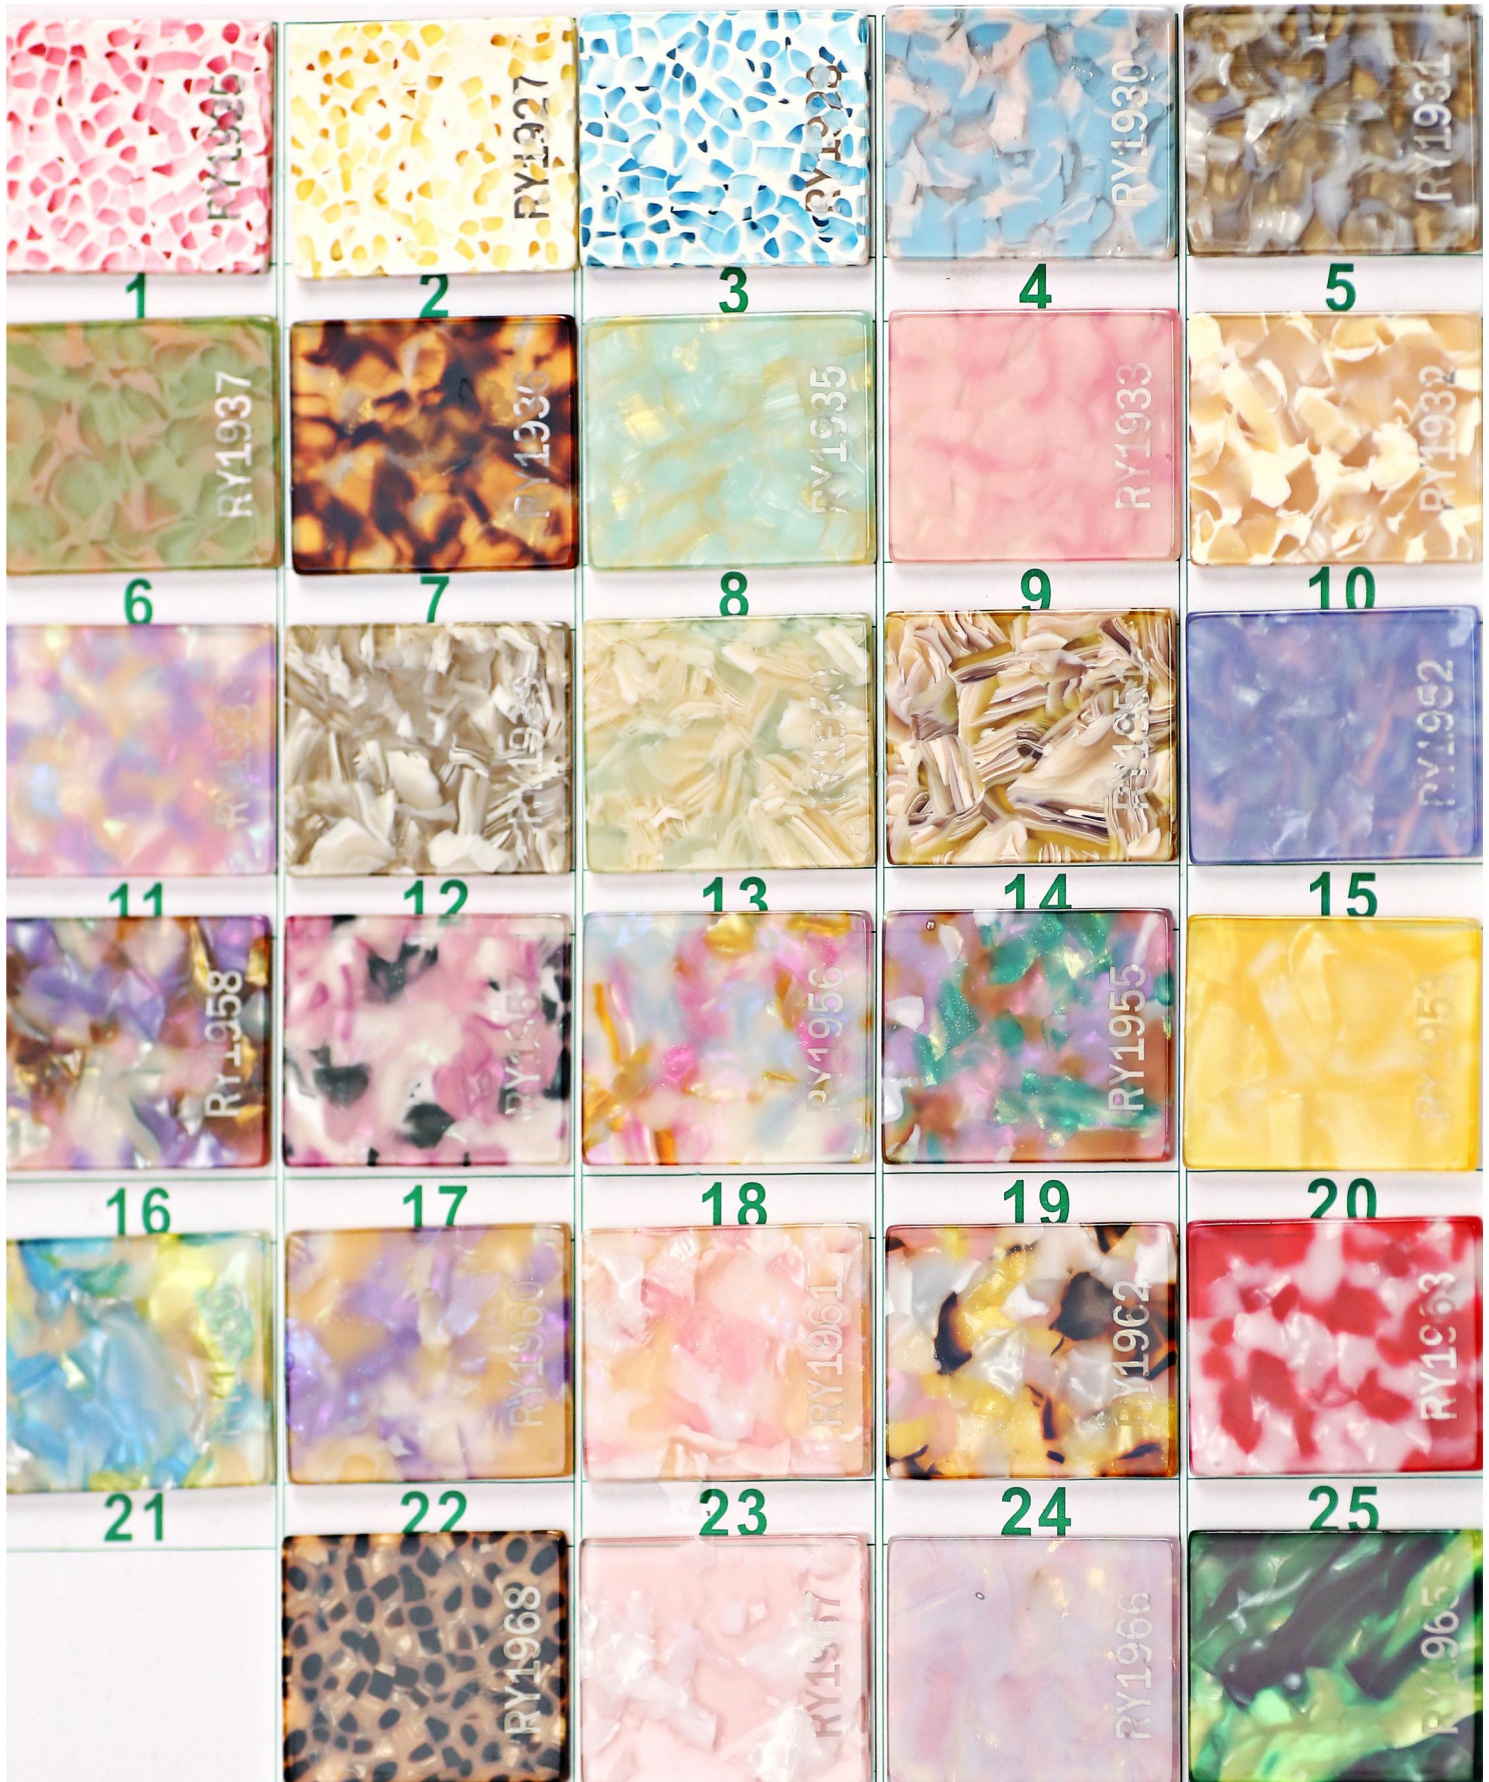

YIWU NEWYEAR PLASTIC PRODUCT CO..LTD

ADD.: 3/F, Building 4, No.2289, Xuefeng West Road, Chengxi
Industrial District, Yiwu(322000), Zhejiang, China
Mobile: +86 159 8851 4911 / E-mail: fogg@newyearn.com