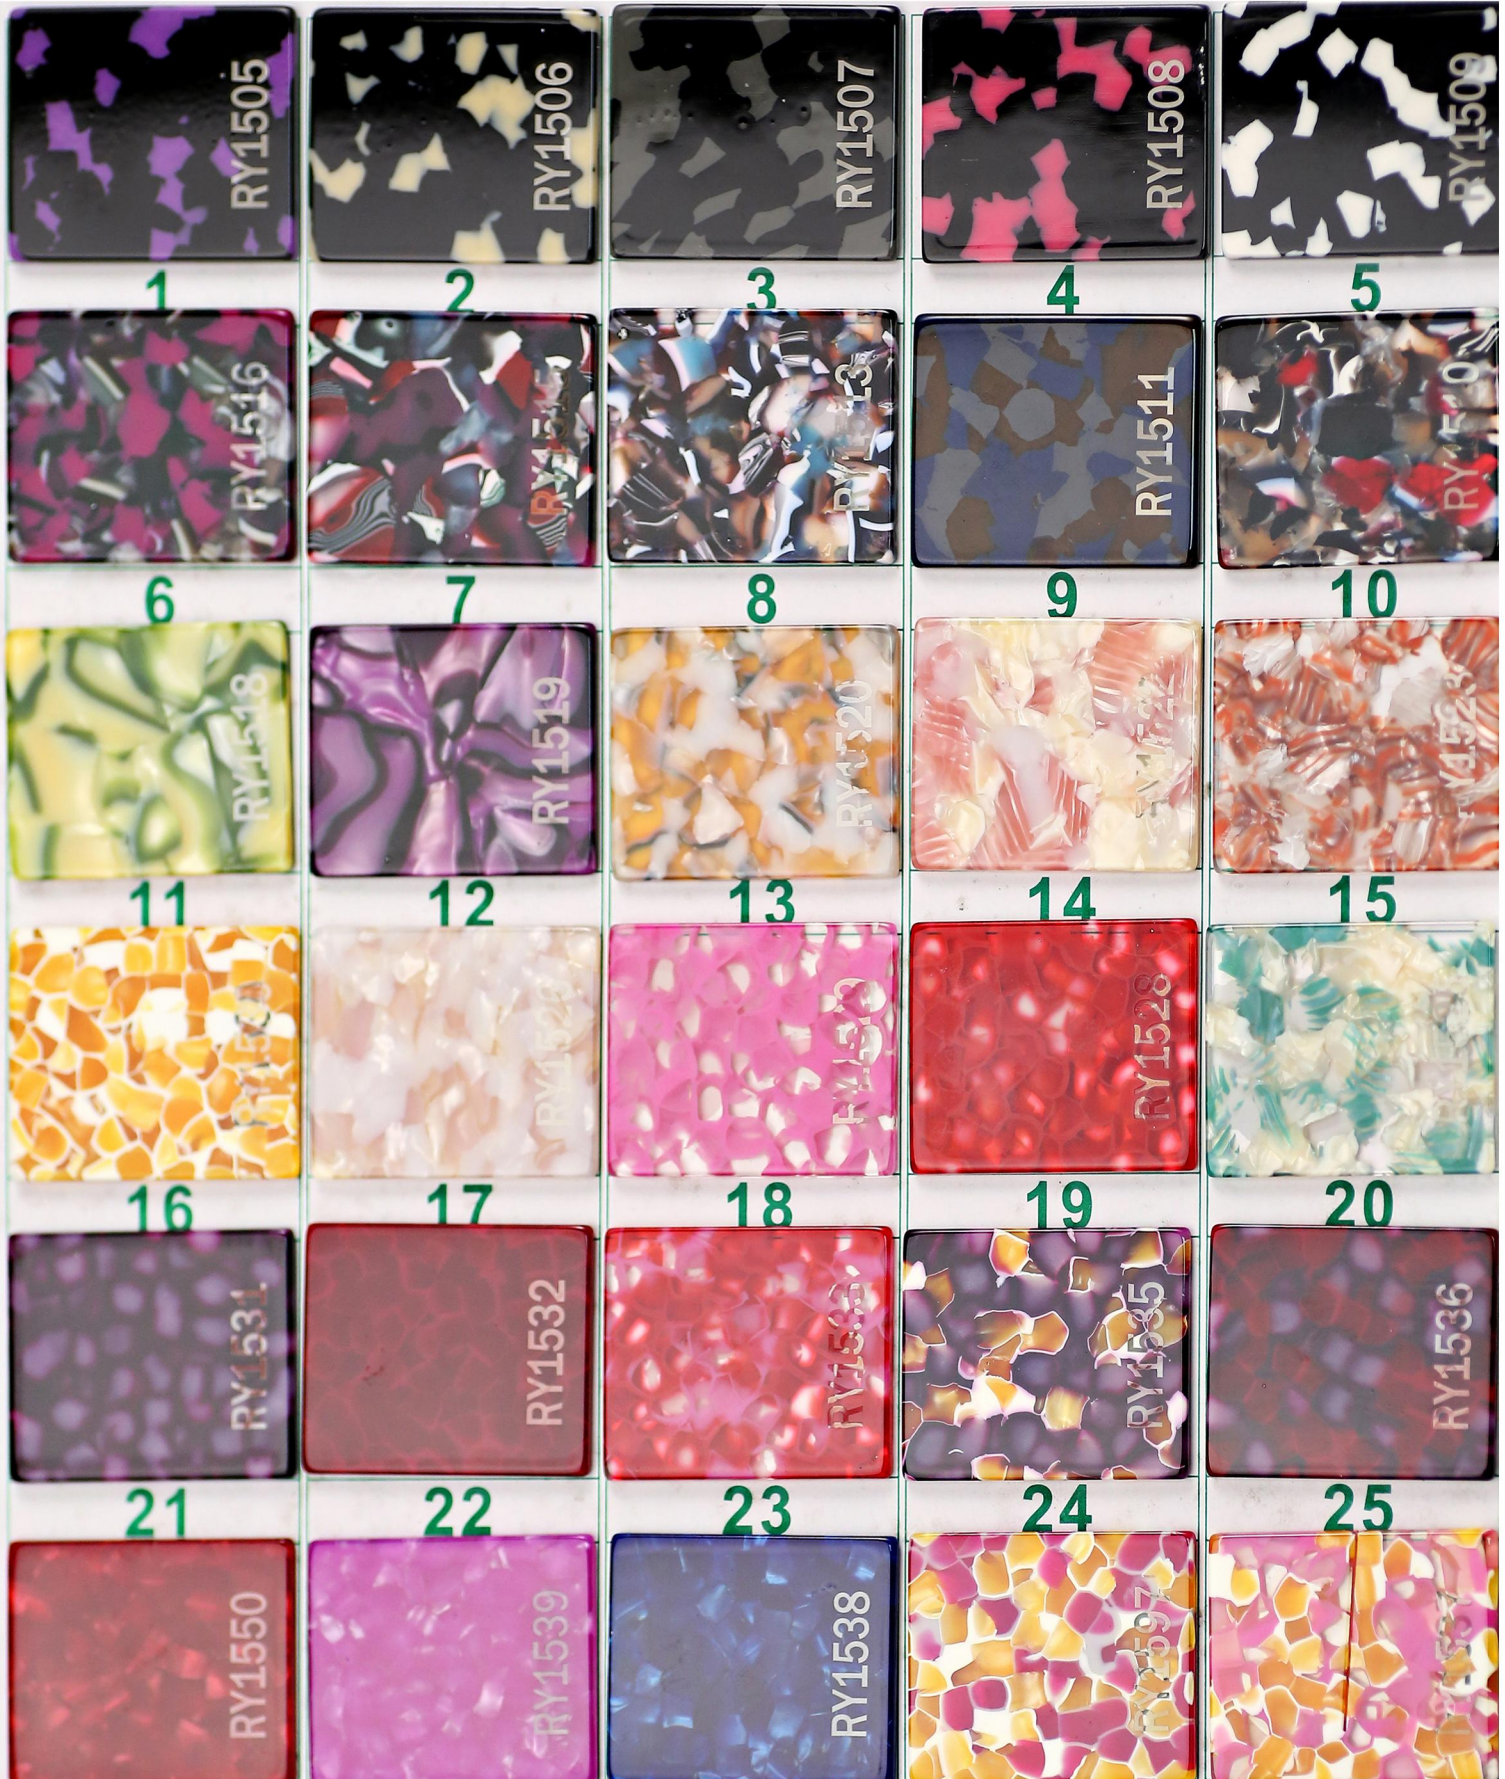

YIWU NEWYEAR PLASTIC PRODUCT CO..LTD

ADD.: 3/F, Building 4, No.2289, Xuefeng West Road, Chengxi
Industrial District, Yiwu(322000), Zhejiang, China
Mobile: +86 159 8851 4911 / E-mail: fogg@newyearn.com