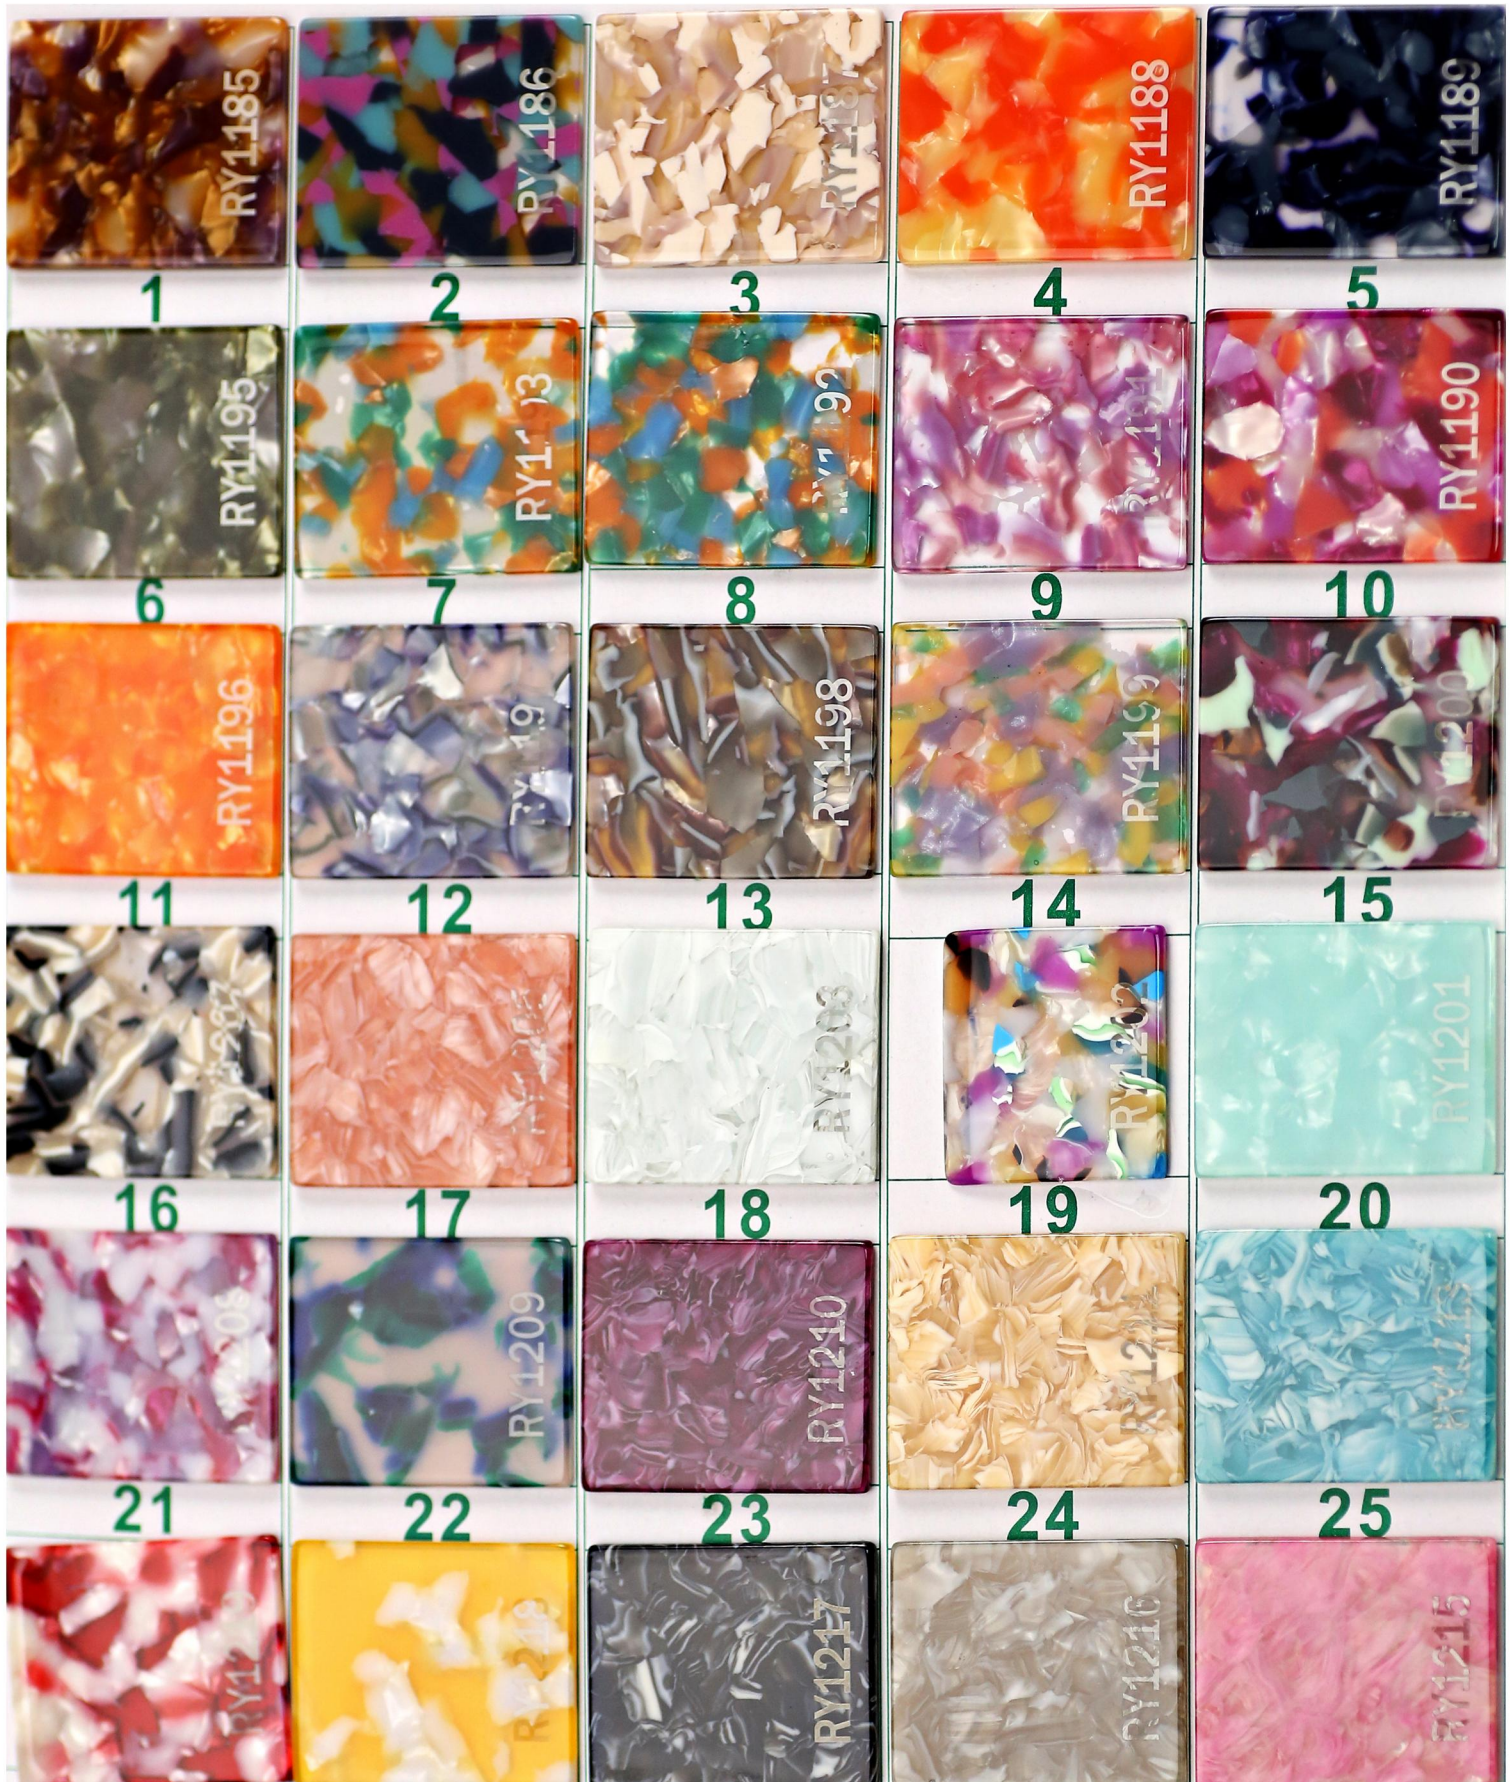

YIWU NEWYEAR PLASTIC PRODUCT CO..LTD

ADD.: 3/F, Building 4, No.2289, Xuefeng West Road, Chengxi
Industrial District, Yiwu(322000), Zhejiang, China

Mobile: +86 159 8851 4911 / E-mail: fogg@newyearn.com