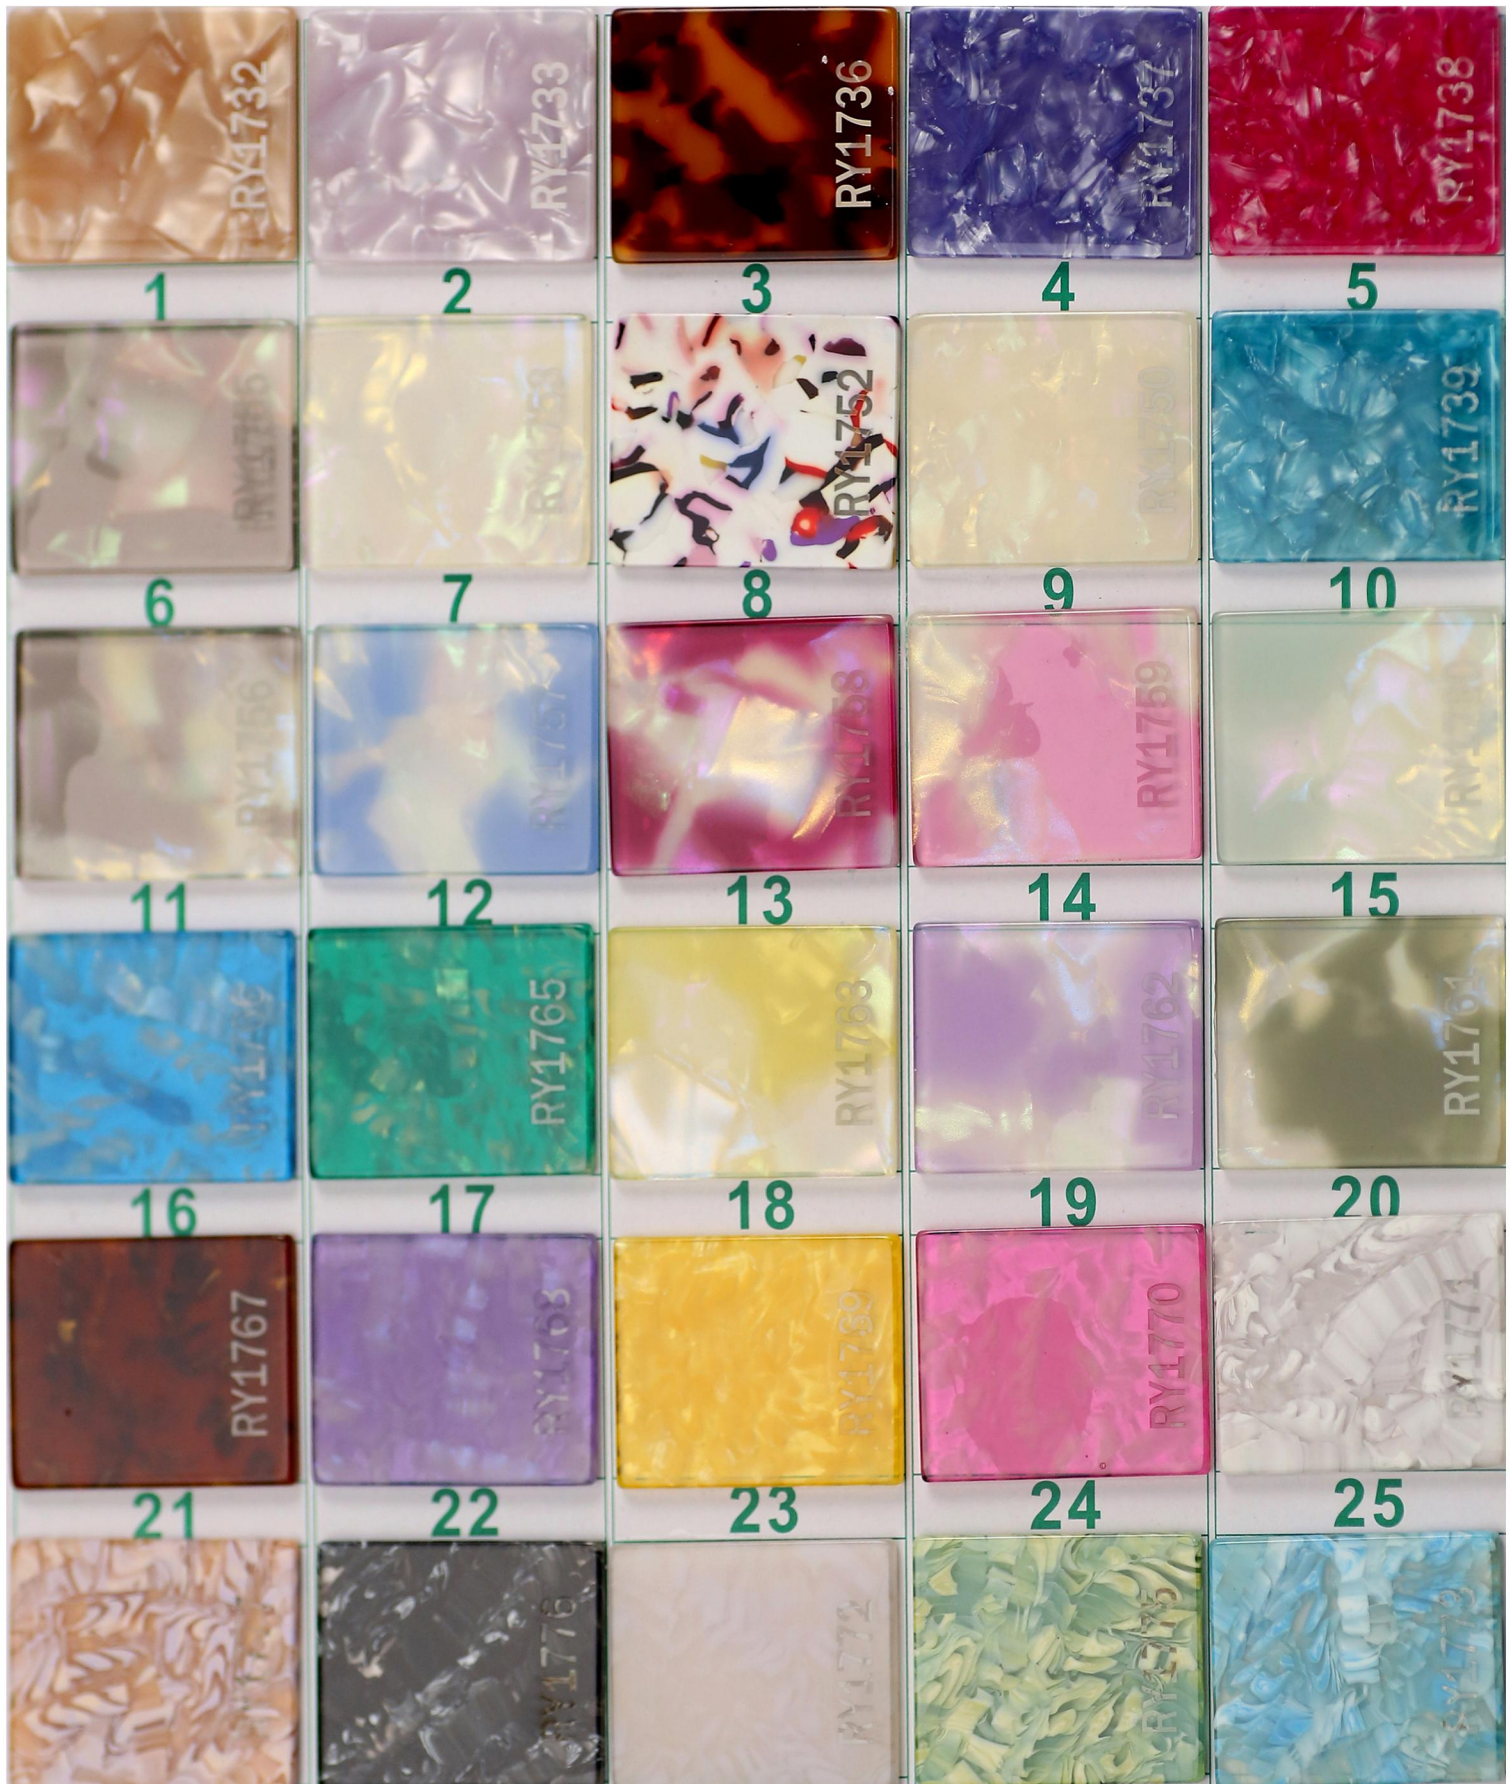

YIWU NEWYEAR PLASTIC PRODUCT CO..LTD

ADD.: 3/F, Building 4, No.2289, Xuefeng West Road, Chengxi
Industrial District, Yiwu(322000), Zhejiang, China

Mobile: +86 159 8851 4911 / E-mail: fogg@newyearn.com