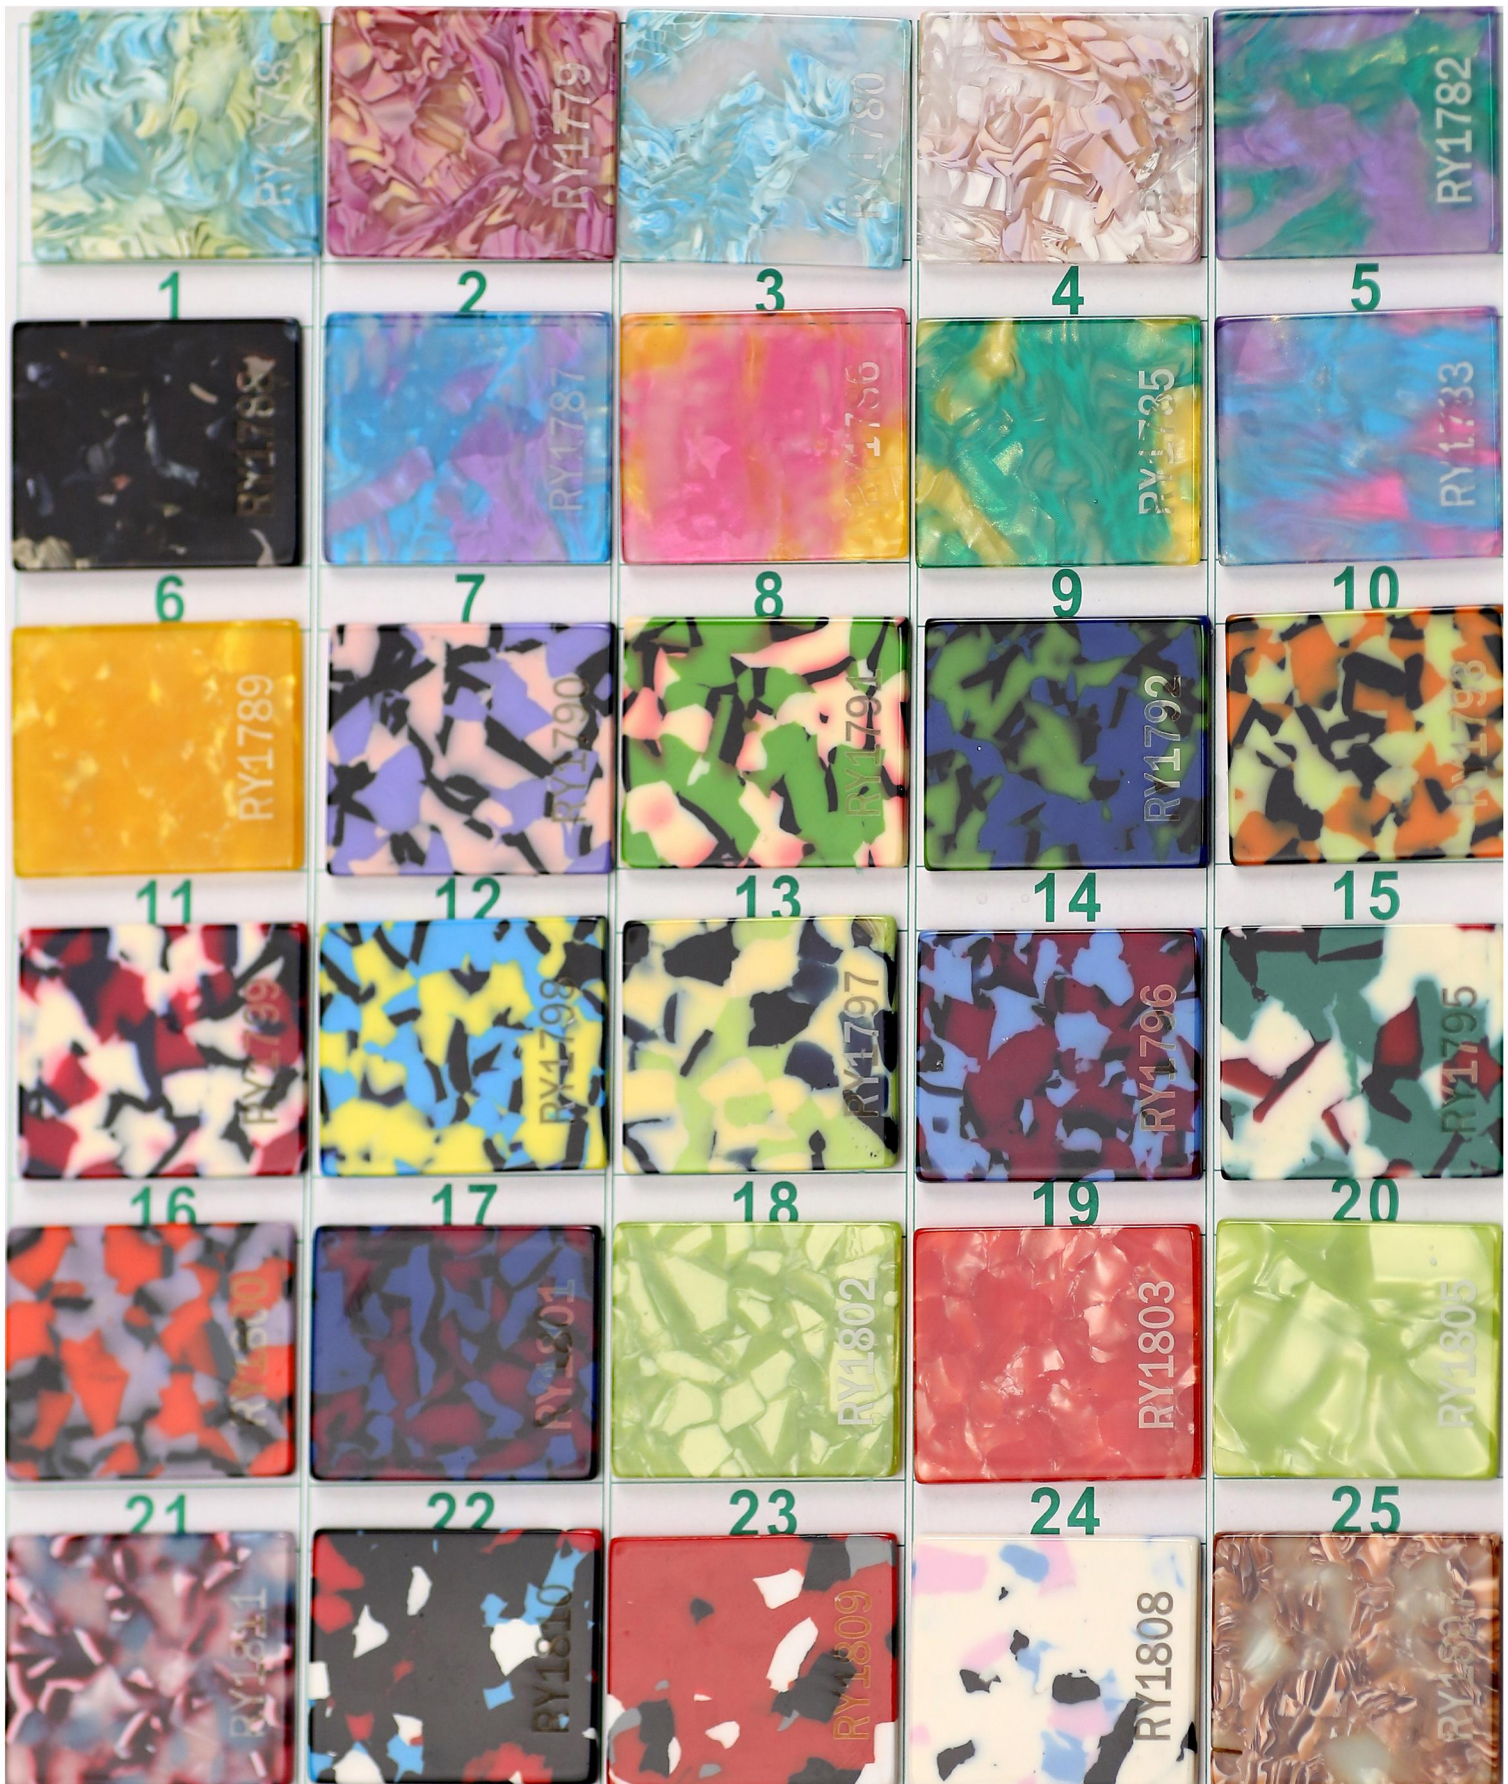

YIWU NEWYEAR PLASTIC PRODUCT CO..LTD

ADD.: 3/F, Building 4, No.2289, Xuefeng West Road, Chengxi
Industrial District, Yiwu(322000), Zhejiang, China
Mobile: +86 159 8851 4911 / E-mail: fogg@newyearn.com