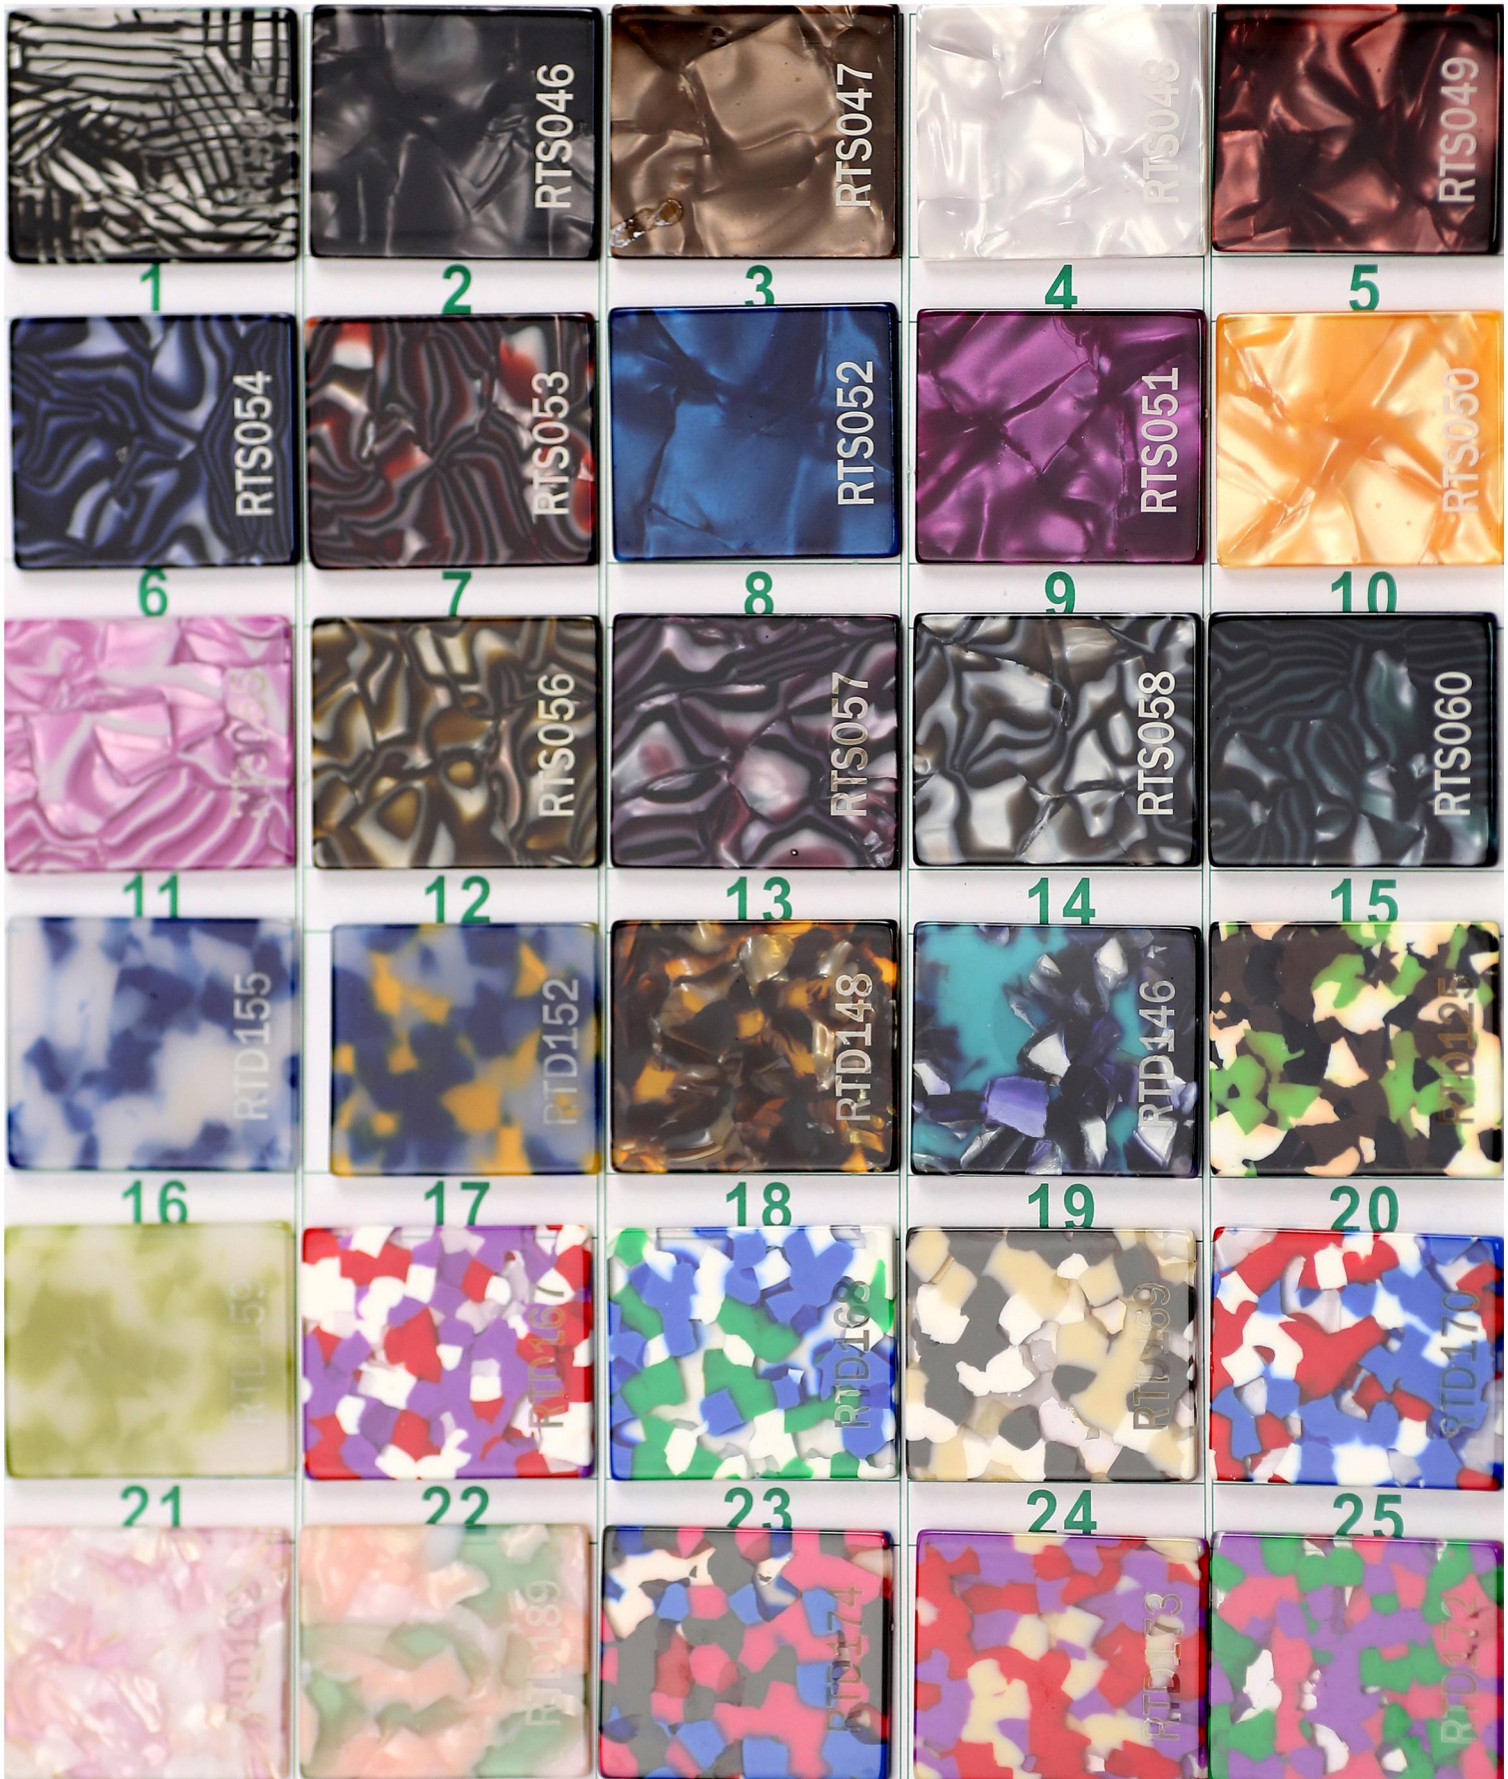

YIWU NEWYEAR PLASTIC PRODUCT CO..LTD

ADD.: 3/F, Building 4, No.2289, Xuefeng West Road, Chengxi
Industrial District, Yiwu(322000), Zhejiang, China

Mobile: +86 159 8851 4911 / E-mail: fogg@newyearn.com