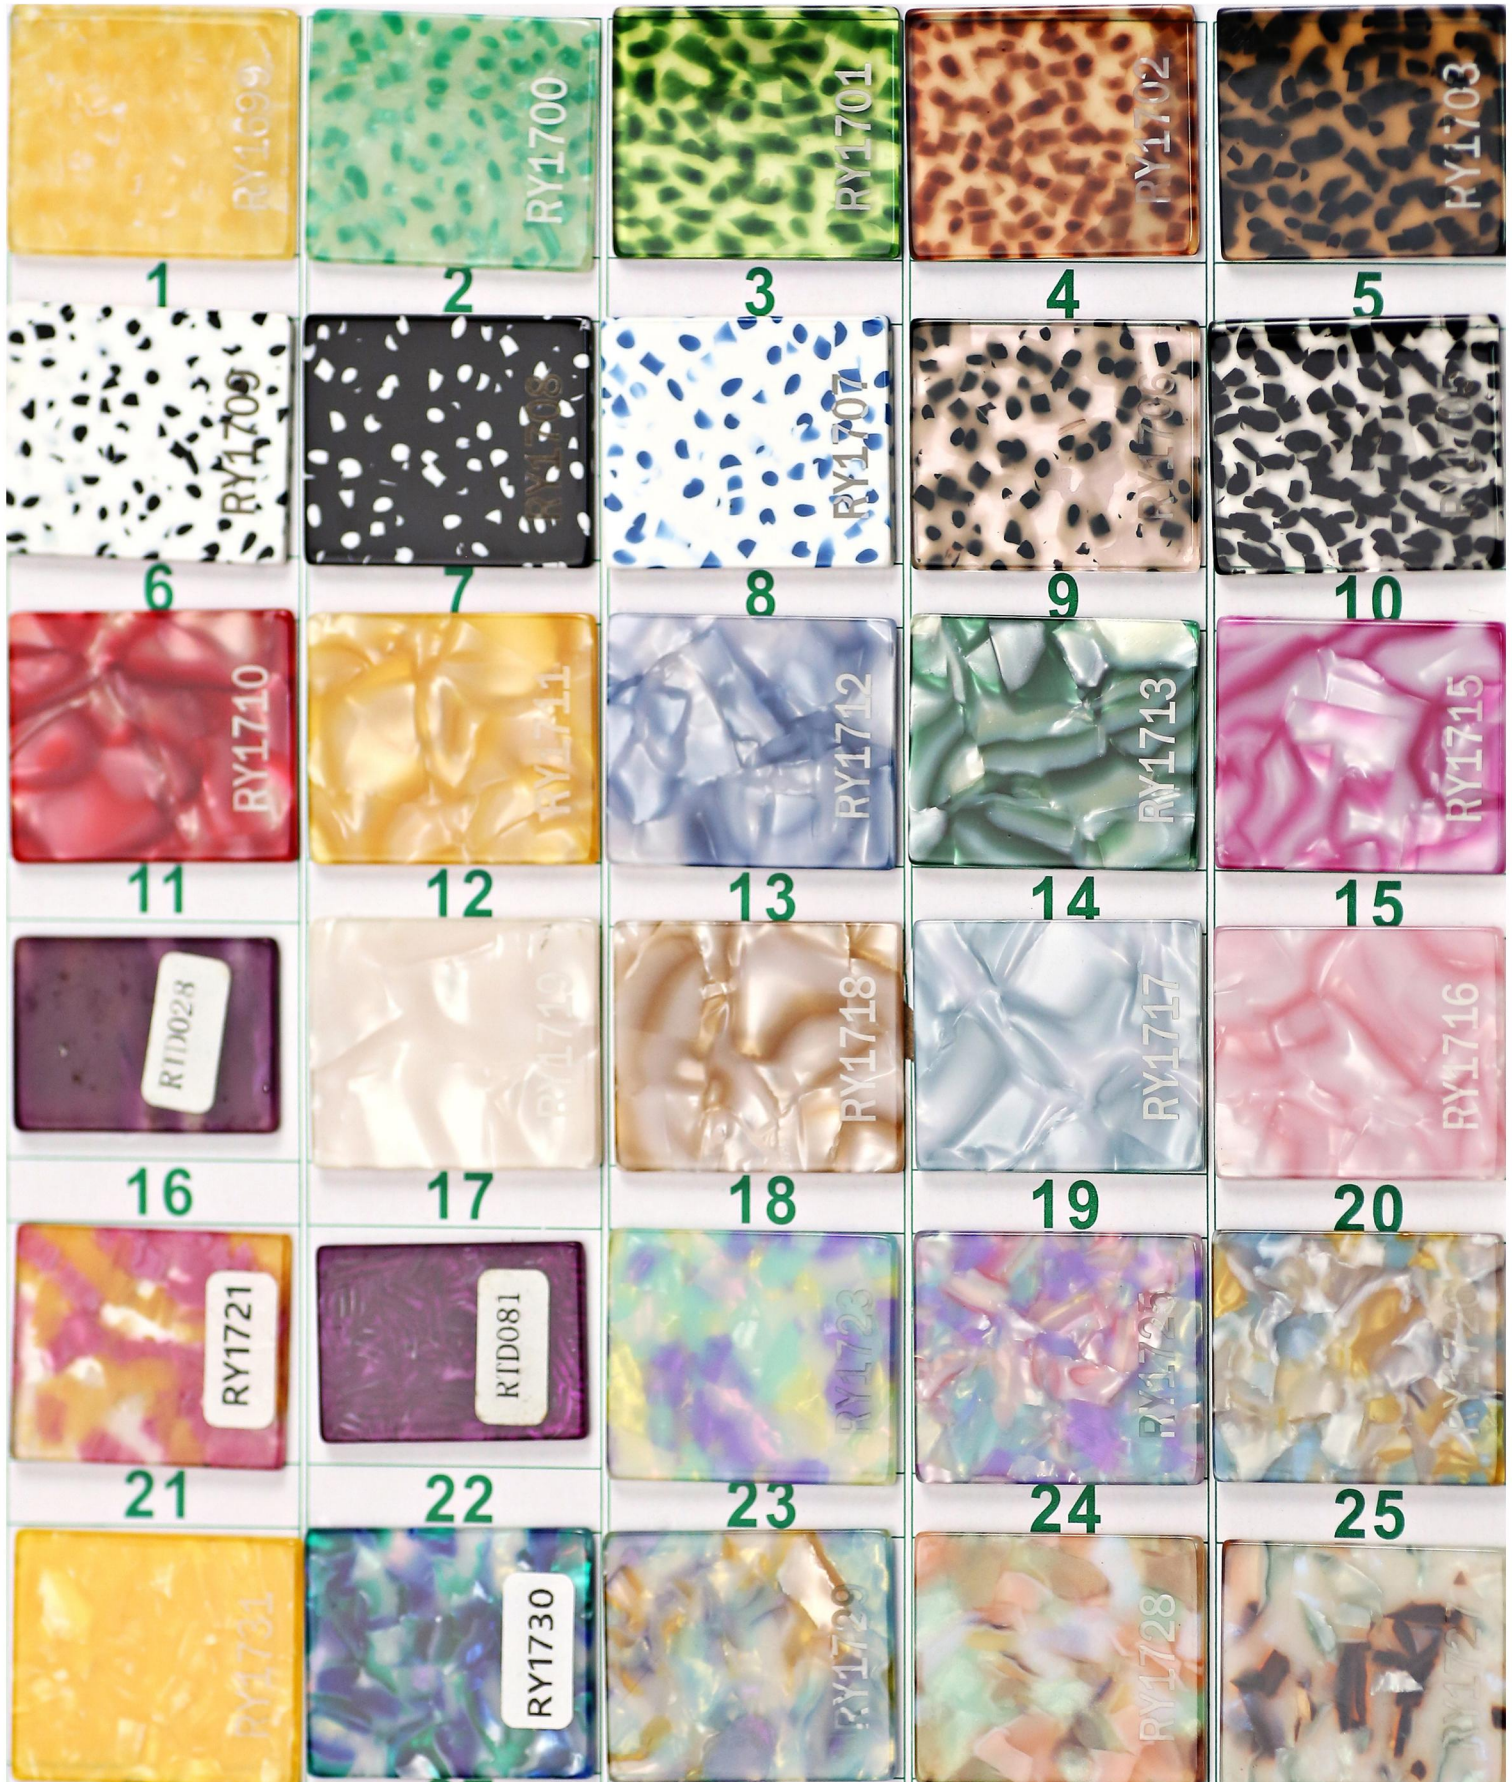

YIWU NEWYEAR PLASTIC PRODUCT CO..LTD

ADD.: 3/F, Building 4, No.2289, Xuefeng West Road, Chengxi
Industrial District, Yiwu(322000), Zhejiang, China
Mobile: +86 159 8851 4911 / E-mail: fogg@newyearn.com