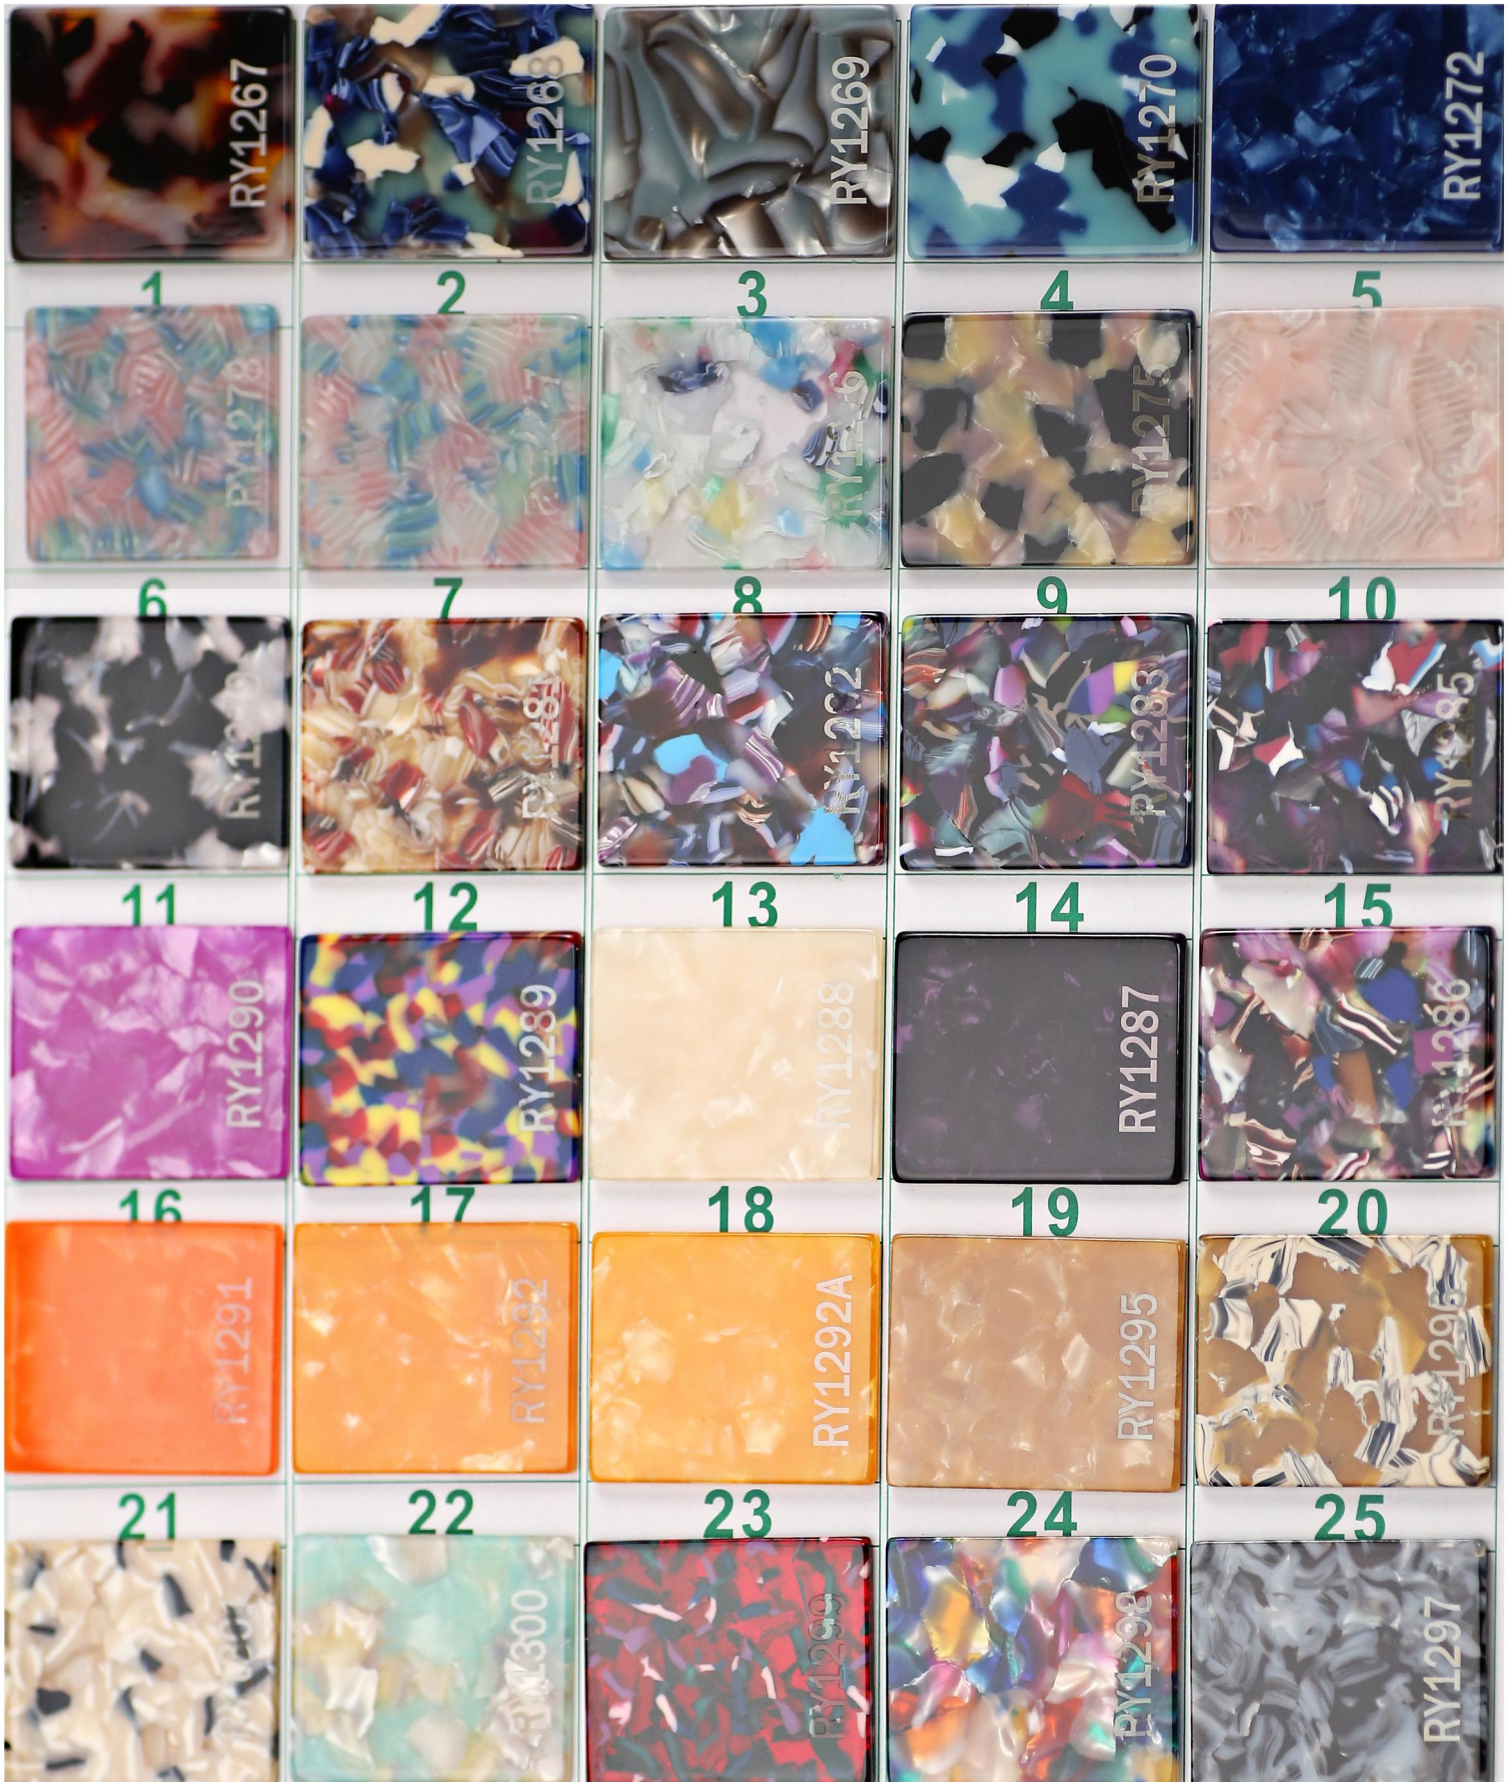

YIWU NEWYEAR PLASTIC PRODUCT CO..LTD

ADD.: 3/F, Building 4, No.2289, Xuefeng West Road, Chengxi
Industrial District, Yiwu(322000), Zhejiang, China

Mobile: +86 159 8851 4911 / E-mail: fogg@newyearn.com