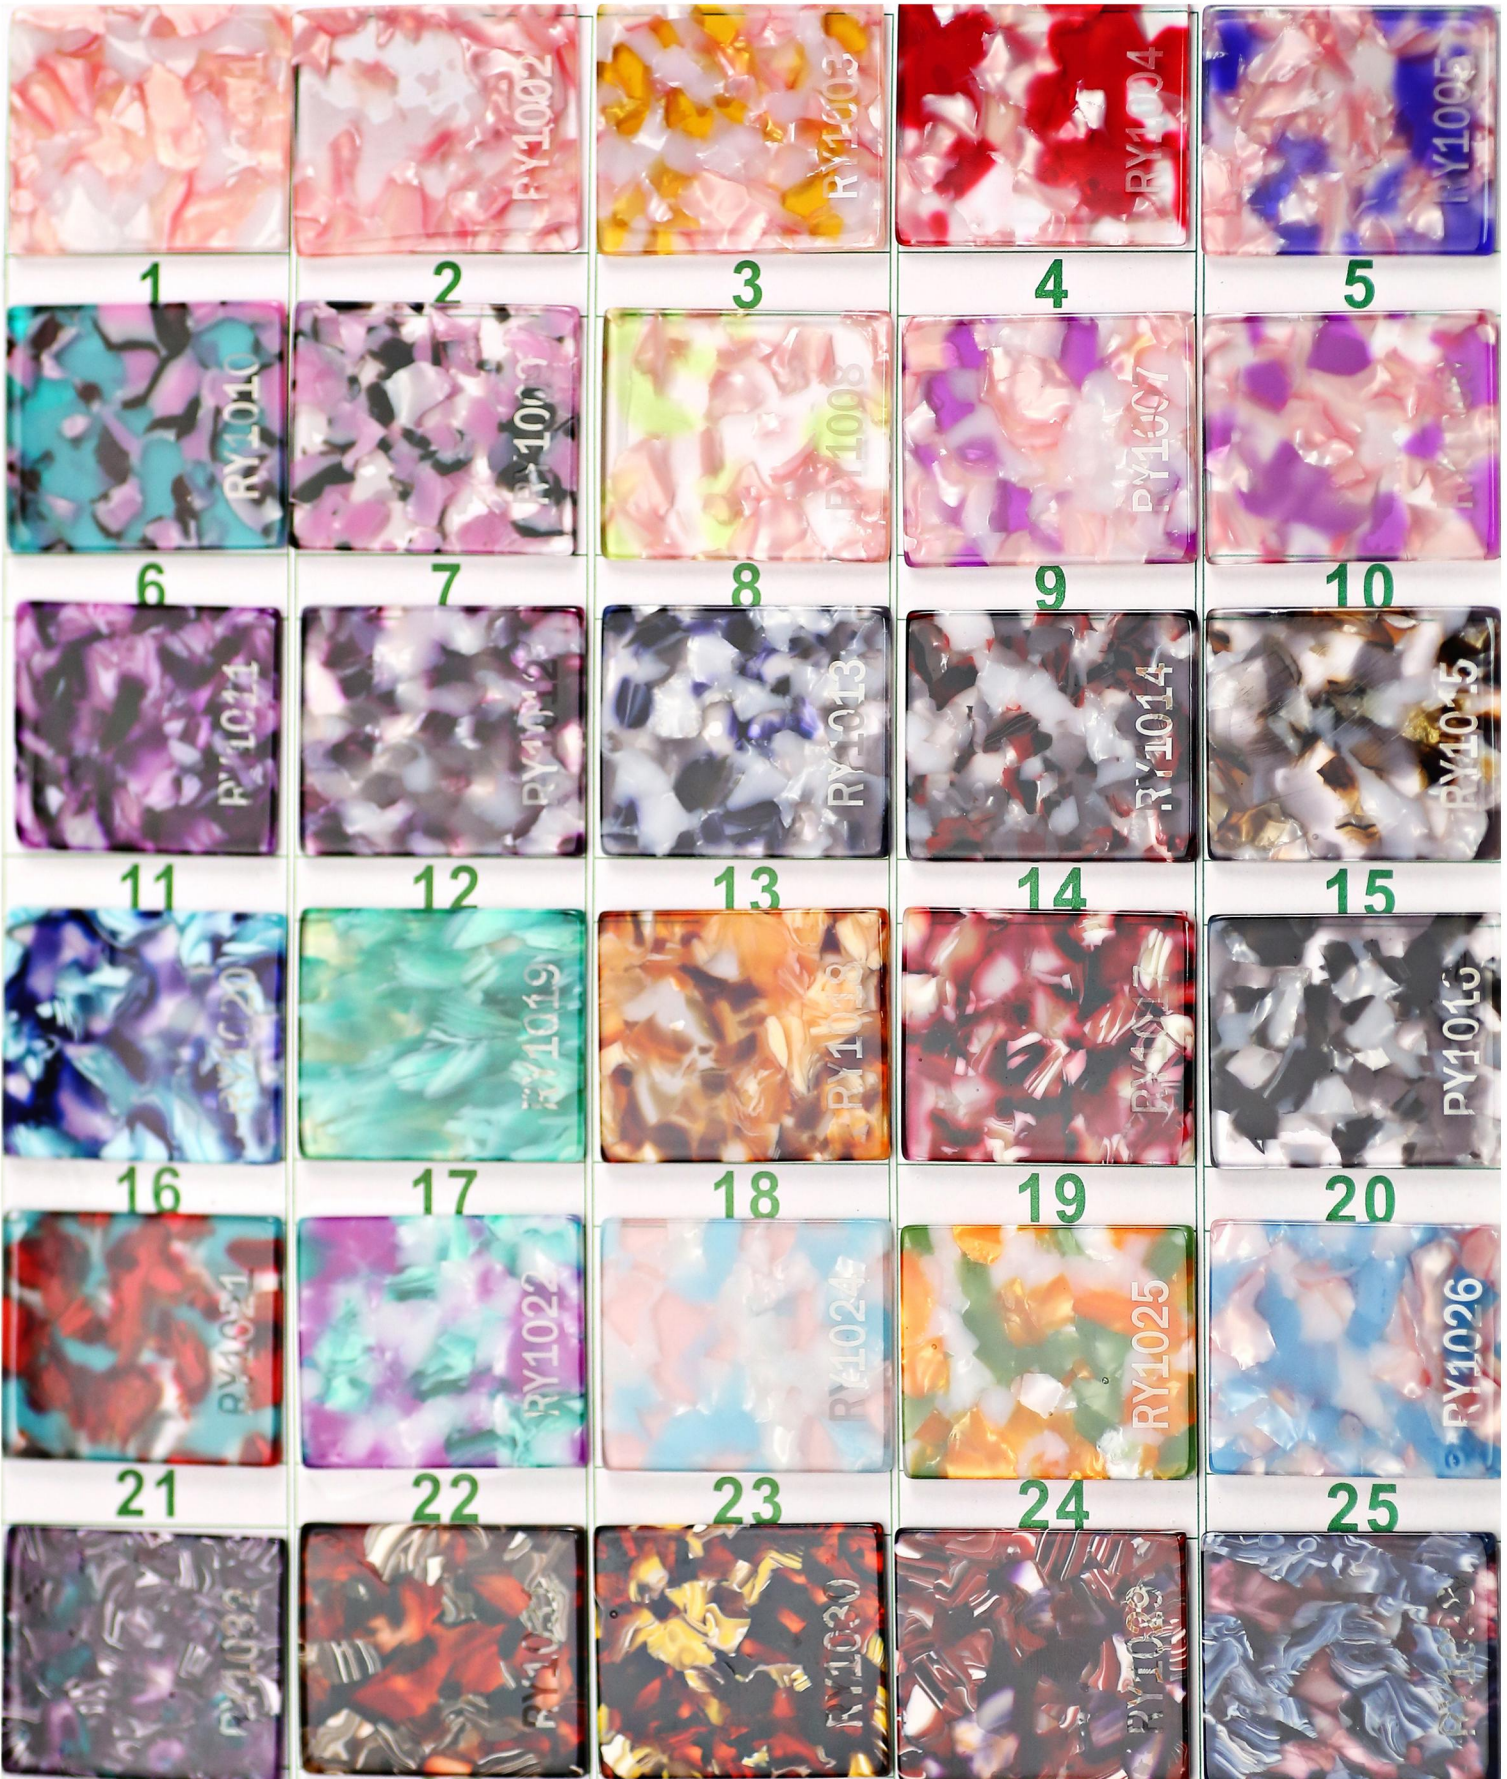

YIWU NEWYEAR PLASTIC PRODUCT CO..LTD

ADD.: 3/F, Building 4, No.2289, Xuefeng West Road, Chengxi
Industrial District, Yiwu(322000), Zhejiang, China
Mobile: +86 159 8851 4911 / E-mail: fogg@newyearn.com