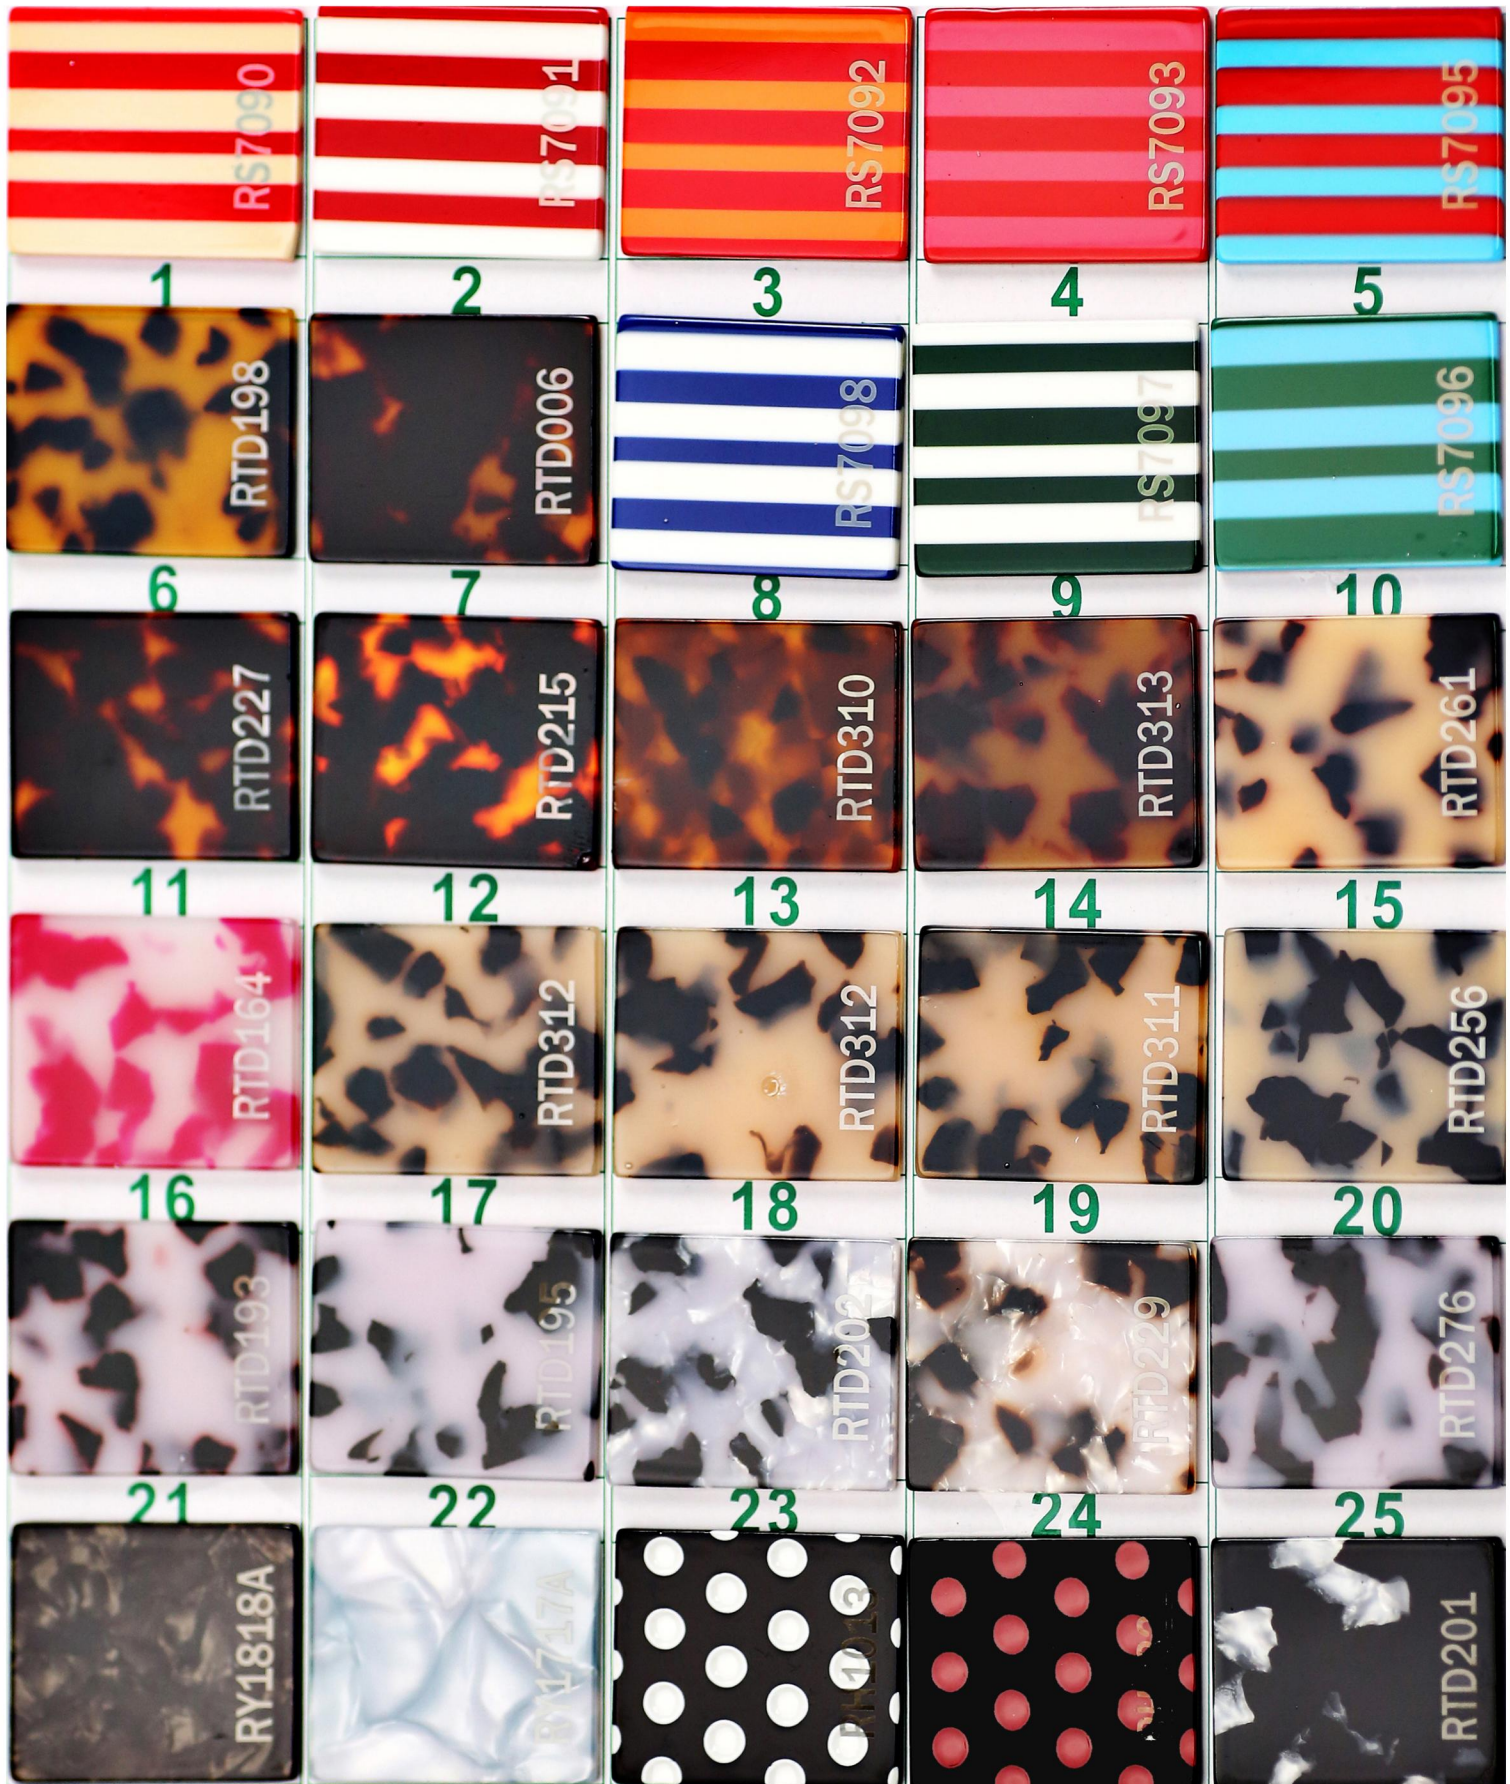

YIWU NEWYEAR PLASTIC PRODUCT CO..LTD

ADD.: 3/F, Building 4, No.2289, Xuefeng West Road, Chengxi
Industrial District, Yiwu(322000), Zhejiang, China
Mobile: +86 159 8851 4911 / E-mail: fogg@newyearn.com