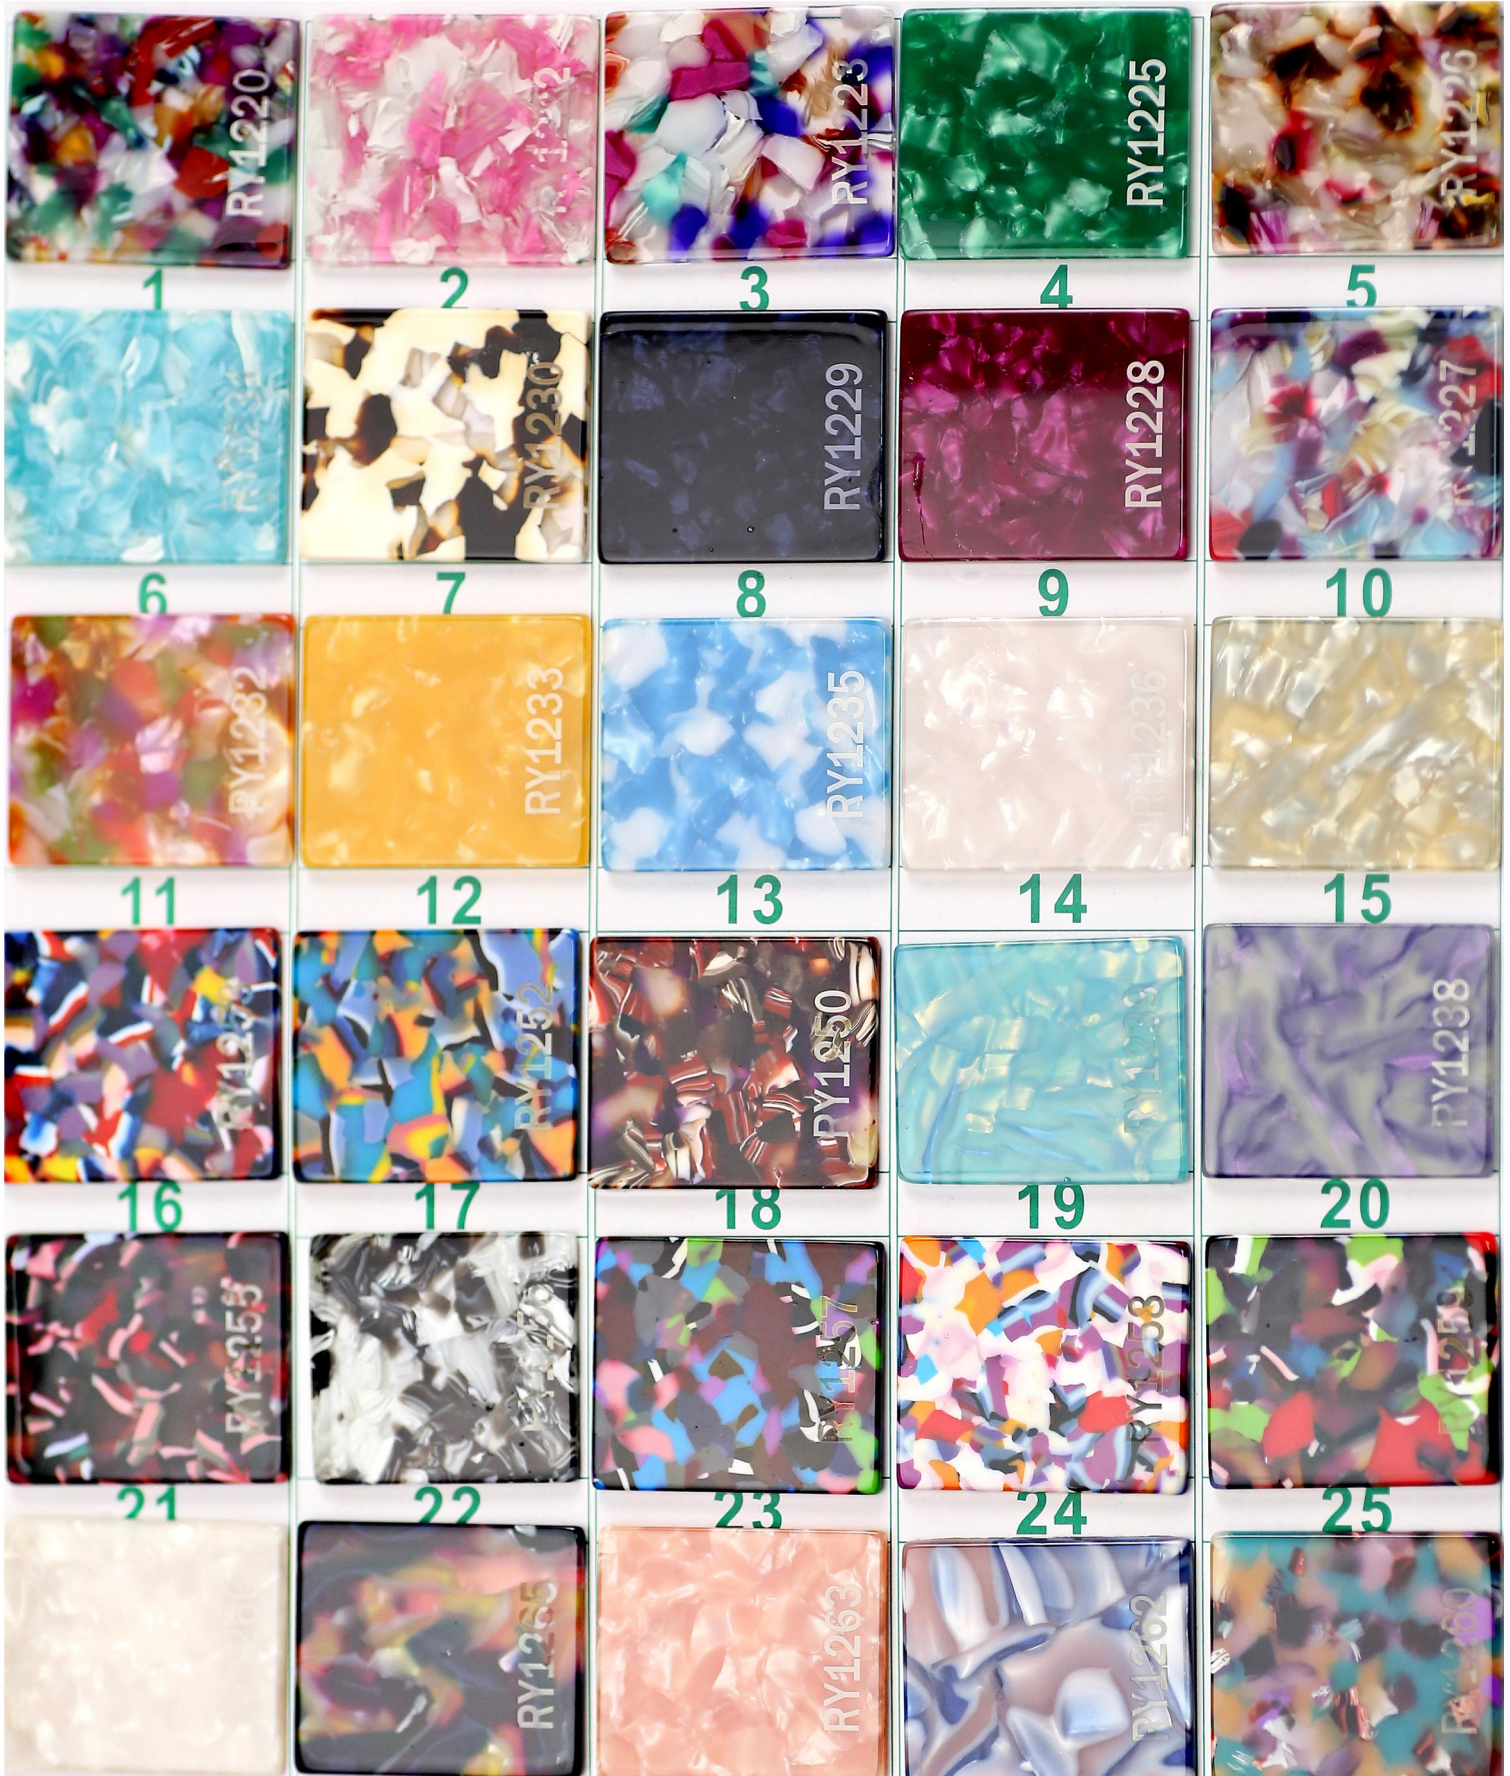

YIWU NEWYEAR PLASTIC PRODUCT CO..LTD

ADD.: 3/F, Building 4, No.2289, Xuefeng West Road, Chengxi
Industrial District, Yiwu(322000), Zhejiang, China
Mobile: +86 159 8851 4911 / E-mail: fogg@newyearn.com