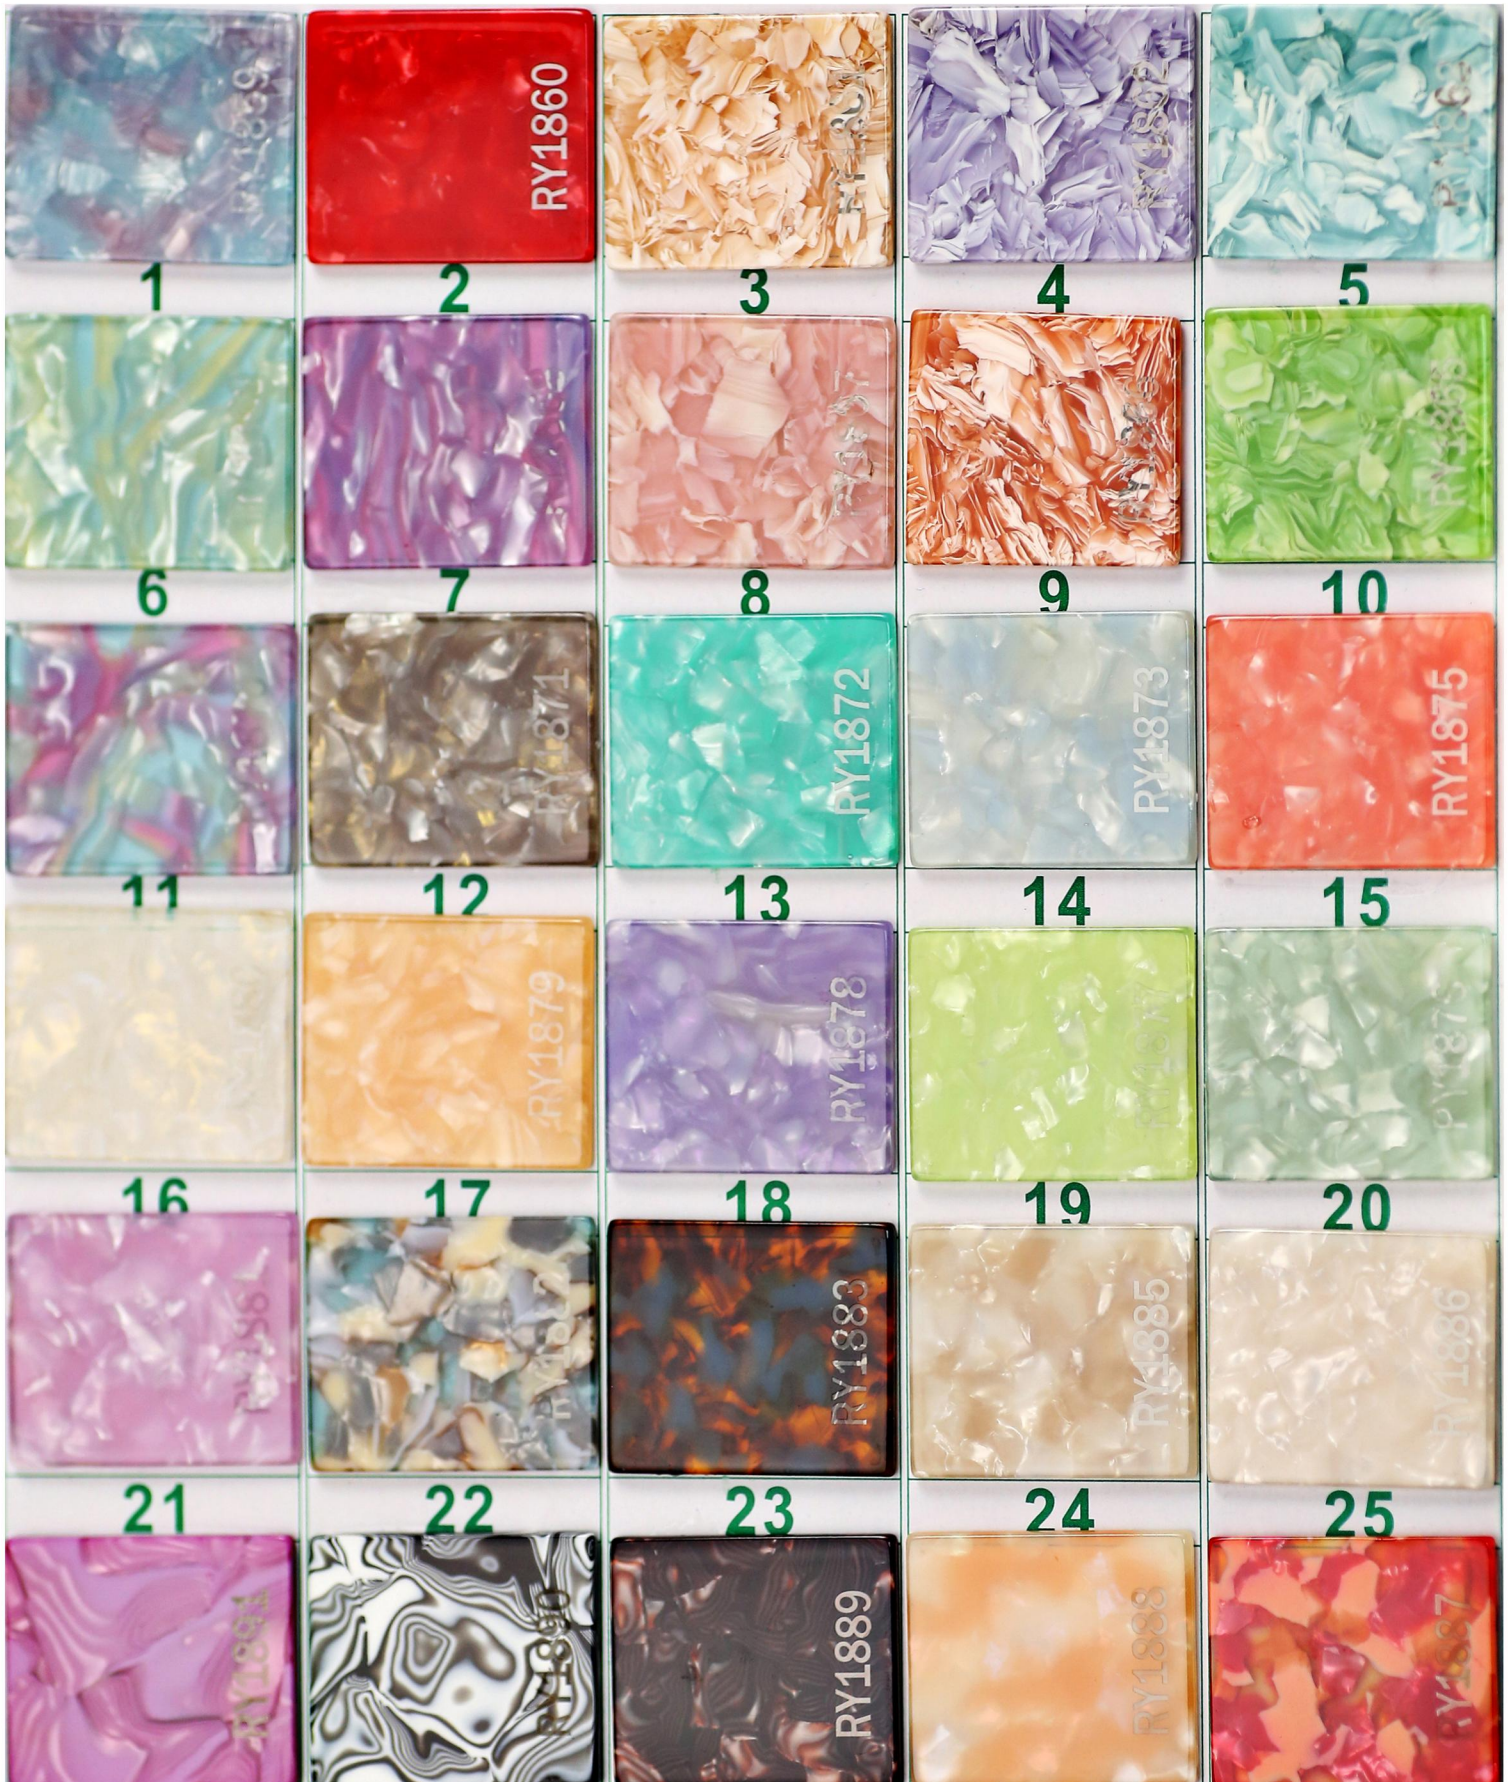

YIWU NEWYEAR PLASTIC PRODUCT CO..LTD

ADD.: 3/F, Building 4, No.2289, Xuefeng West Road, Chengxi
Industrial District, Yiwu(322000), Zhejiang, China

Mobile: +86 159 8851 4911 / E-mail: fogg@newyearn.com