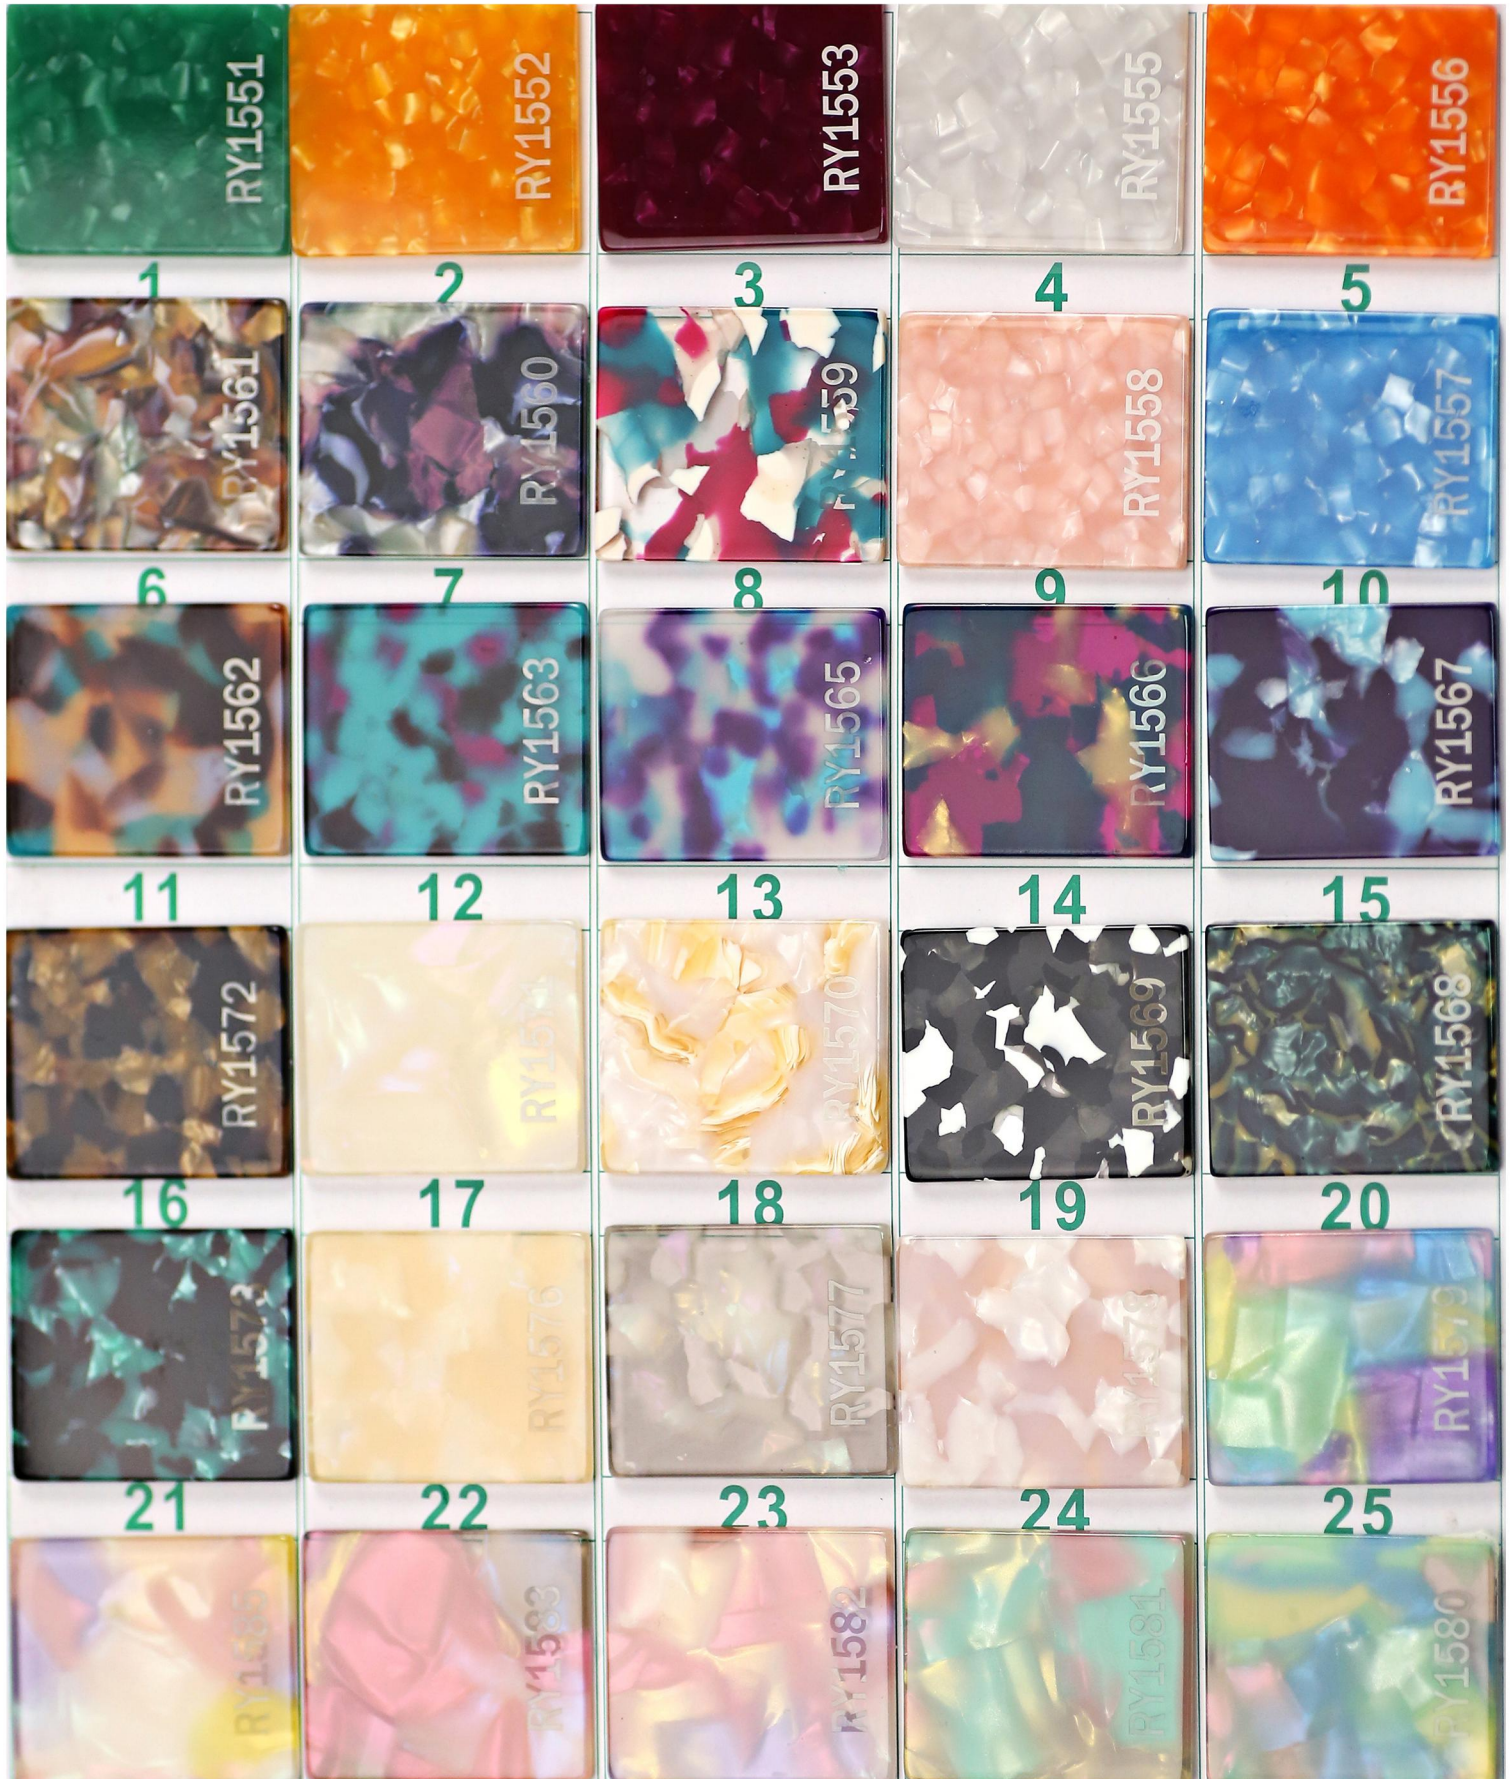

YIWU NEWYEAR PLASTIC PRODUCT CO..LTD

ADD.: 3/F, Building 4, No.2289, Xuefeng West Road, Chengxi
Industrial District, Yiwu(322000), Zhejiang, China
Mobile: +86 159 8851 4911 / E-mail: fogg@newyearn.com