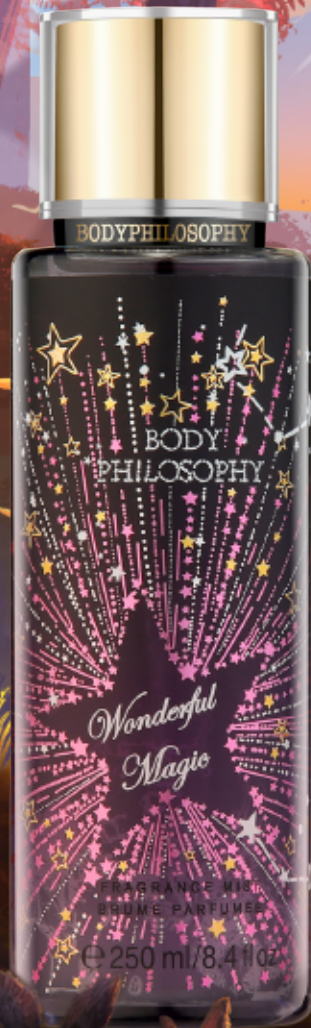

BODY PHILOSOPHY

WONDERFUL MAGIC

TOP:lemon, melon, pineapple

MIDDLE:grapefruit, orange

BASE:amber, oak moss

1

GLIMMER STARS

TOP:green leaves, hibiscus

MIDDLE:freesia

BASE:pink incense, musk

2

DIAMOND SECRET

TOP:lily of the valley, fragrant lemon, lemon

MIDDLE:jasmine, rose, black currant, peach

BASE:yaki cannes, musk

3

ROMANTIC PINK

TOP:lemon, fragrant lemon, apple, orange

MIDDLE:rose, orange blossom, milk fragrance

BASE:patchouli, musk, oak moss

4

BODY MIST

货号：B0015-LS
容量：250ml
装箱：96PCS
立方：0.062m²

BODY MIST

货号：B0012-LS
容量：88ml
装箱：144PCS
立方：0.048m²

BODY LOTION

货号：B0018-LS
容量：236ml
装箱：96PCS
立方：0.064m²

TWO PIECE SET

250ml BODY MIST
236g BODY LOTION
货号：B0015-LS
装箱：48PCS
立方：0.145 m²

BODY 
Philosophy®