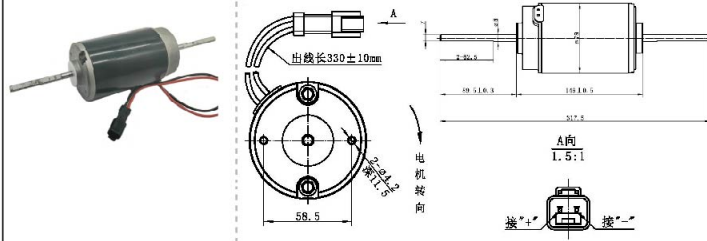

JK-77036BL

额定电压 Rated voltage: 电压范围 Voltage range:
启动电压 Starting voltage: 额定电流 Rated current:
转速范围 Speed range: 额定转速 Rated speed:
电机功率 Motor power: 压差 Mpa:
风量 Max air volume: 控制方式 Control system:

JK-77091B-DJ