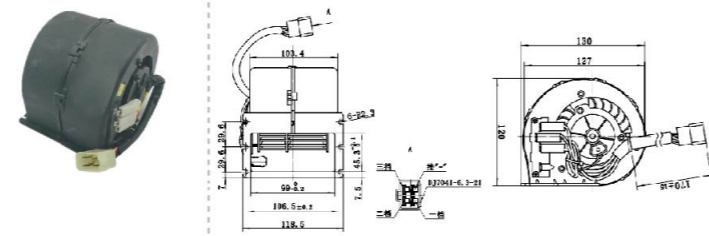

JK-77024A/ JK-77024B

VOLTAGE:24V
CURRENT:≤8A
TUM SPEED:≥3800RPM

VOLTAGE:12V/24V
CURRENT:≤2.1/2.6/3.8A
TUM SPEED:≥2450/2900/3500RPM