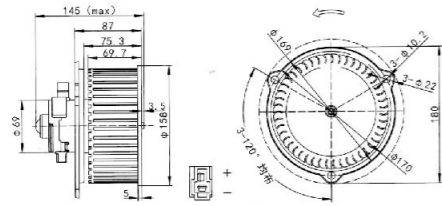

JK-66000

小松200-6
KOMATSU PC200-6
VOLTAGE:24V
CURRENT:≤6A
TUM SPEED:≥2800RPM