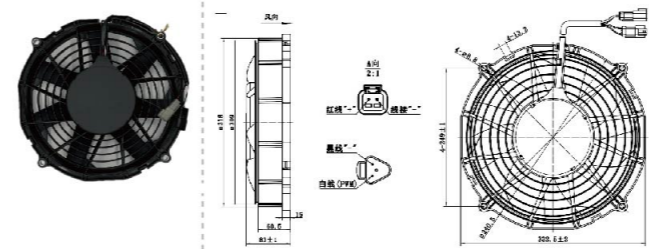

SL-11513BX-1221

VOLTAGE:24V
CURRENT:≤20.5A
TUM SPEED:≥4100RPM

VOLTAGE:12V
CURRENT:≤18.5A
TUM SPEED:≥3800RPM