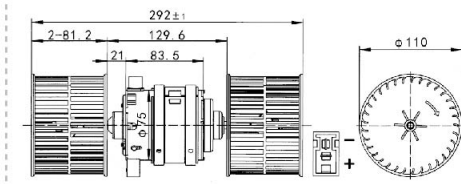

小松装载机
KOMATSU HM450

VOLTAGE:24V
CURRENT:≤7.5A
TUM SPEED:≥3800RPM