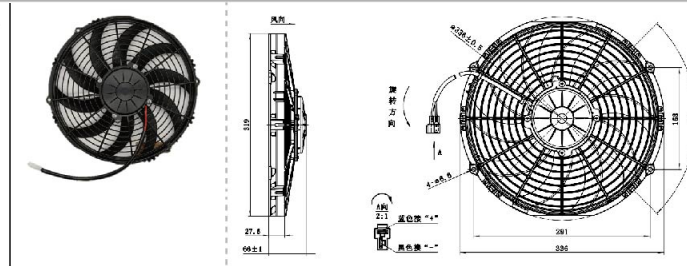

SL-32B5-12S01

VOLTAGE:24V
CURRENT:≤7A
TUM SPEED:≥2600RPM