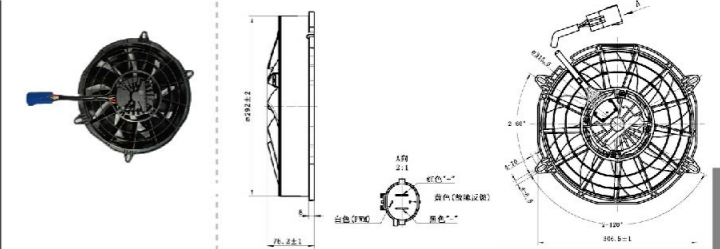

SL-11315AX-1111

VOLTAGE:24V
CURRENT:≤20.5A
TUM SPEED:≥4100RPM

VOLTAGE:12V
CURRENT:≤18.5A
TUM SPEED:≥3800RPM