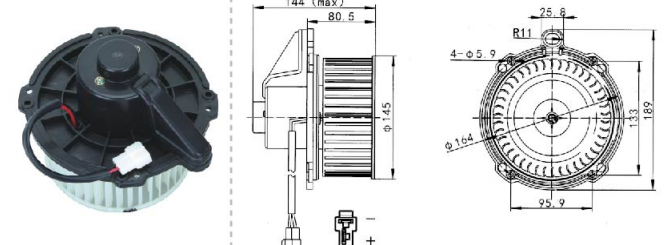

JK-66061

江淮轻卡
JAC

VOLTAGE:24V
CURRENT:≤6A
TUM SPEED:≥3000RPM