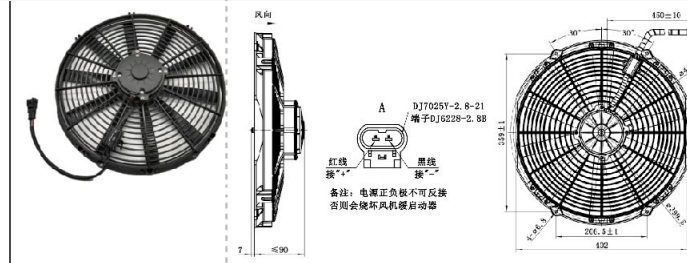

SL-H36B7-14B02

VOLTAGE:24V
CURRENT:≤8A
TUM SPEED:≥2400RPM

SL-T36B5-16YZXH

VOLTAGE:24V
CURRENT:≤7A
TUM SPEED:≥2450RPM

<p>JK-88001</p> 	<p>JK-88002</p> 
<p>圆框 外径305 直叶 5叶 吸风 SUCTION VOLTAGE:24V CURRENT:≤8A TUM SPEED:≥2850RPM</p>	<p>圆框 外径305 直叶 5叶 吹风 BLOWING VOLTAGE:24V CURRENT:≤8A TUM SPEED:≥2850RPM</p>
<p>JK-88003</p> 	<p>JK-88004</p> 
<p>圆框 外径330 直叶 5叶 吸风 SUCTION VOLTAGE:24V CURRENT:≤8.8A TUM SPEED:≥2800RPM</p>	<p>圆框 外径330 直叶 5叶 吹风 BLOWING VOLTAGE:24V CURRENT:≤8.8A TUM SPEED:≥2800RPM</p>
<p>JK-88005</p> 	<p>JK-88000</p> 
<p>圆框 外径330 弯叶 5叶 吹风 BLOWING VOLTAGE:24V CURRENT:≤7.5A TUM SPEED:≥2800RPM</p>	<p>方框 5叶 吸风 SUCTION VOLTAGE:24V CURRENT:≤7.5A TUM SPEED:≥2800RPM</p>
<p>JK-88007C</p> 	<p>JK-88007X</p> 
<p>大巴 7叶 弯 吹风 BLOWING VOLTAGE:24V CURRENT:≤7.5A TUM SPEED:≥2800RPM</p>	<p>大巴 7叶 弯 吸风 SUCTION VOLTAGE:24V CURRENT:≤7.5A TUM SPEED:≥2800RPM</p>