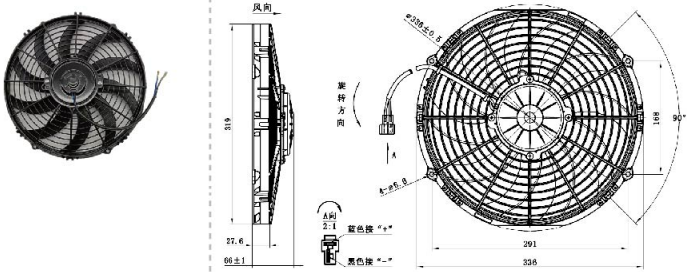

JK-812YWX

VOLTAGE:24V
CURRENT:7A
TUM SPEED:≥2600RPM