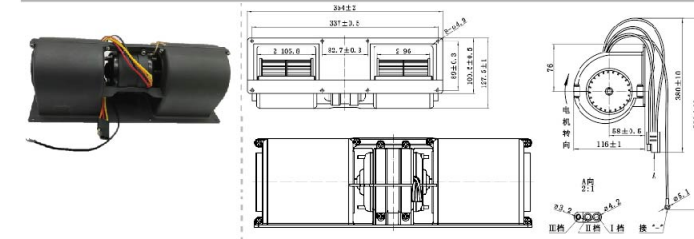

JK-77088A/ JK-77088B

VOLTAGE:12/24V
CURRENT:≤3.1/4.0/6.2A
TUM SPEED:≥2400/2900/3600RPM