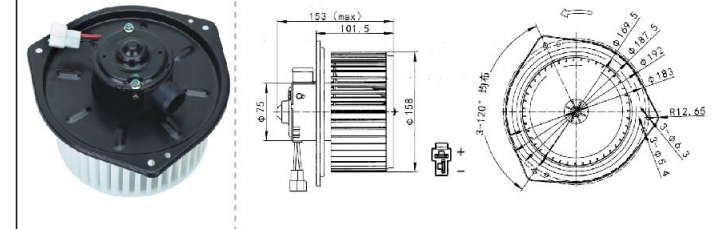

JK-66059

奥龙/重汽M56/浩瀚/
新斯太尔
CNHTC M56

VOLTAGE:24V
CURRENT:≤10A
TUM SPEED:≥2900RPM