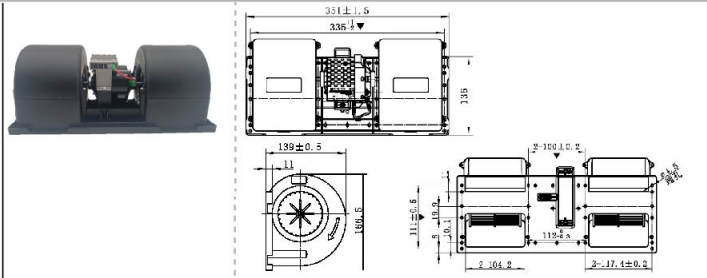

JK-77019AS/ JK-77019BS/ JK-77019AF/ JK-77019BF

VOLTAGE:12V/24V
CURRENT:≤
TUM SPEED:≥