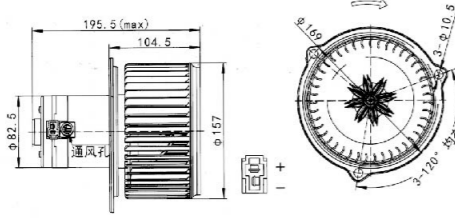

JK-66008

日立450/小松200-7老款
HITACHI EX450/PC200-7
VOLTAGE:24V
CURRENT:≤10A
TUM SPEED:≥2700RPM