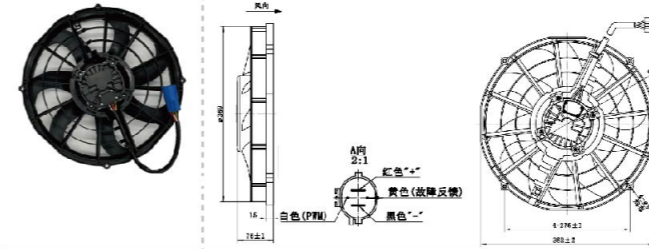

JK-77030A

VOLTAGE:12V/24V
CURRENT:≤5.3/6.5/8.2A
TUM SPEED:≥2500/2800/3150RPM

VOLTAGE:12V
CURRENT:≤7.5A
TUM SPEED:≥3000RPM

SL-11324AX-1411

SL-11504BX-1211

VOLTAGE:
CURRENT:
TUM SPEED:

VOLTAGE:24V
CURRENT:≤32A
TUM SPEED:≥4700RPM