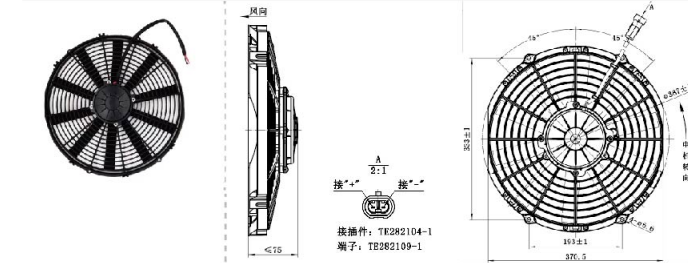

SL-H36B7-14B02

VOLTAGE:24V
CURRENT:≤8A
TUM SPEED:≥2400RPM

SL-T36B5-16YZXH

VOLTAGE:24V
CURRENT:≤7A
TUM SPEED:≥2450RPM

<p>JK-88001</p> 	<p>JK-88002</p> 
<p>圆框 外径305 直叶 5叶 吸风 SUCTION VOLTAGE:24V CURRENT:≤8A TUM SPEED:≥2850RPM</p>	<p>圆框 外径305 直叶 5叶 吹风 BLOWING VOLTAGE:24V CURRENT:≤8A TUM SPEED:≥2850RPM</p>
<p>JK-88003</p> 	<p>JK-88004</p> 
<p>圆框 外径330 直叶 5叶 吸风 SUCTION VOLTAGE:24V CURRENT:≤8.8A TUM SPEED:≥2800RPM</p>	<p>圆框 外径330 直叶 5叶 吹风 BLOWING VOLTAGE:24V CURRENT:≤8.8A TUM SPEED:≥2800RPM</p>
<p>JK-88005</p> 	<p>JK-88000</p> 
<p>圆框 外径330 弯叶 5叶 吹风 BLOWING VOLTAGE:24V CURRENT:≤7.5A TUM SPEED:≥2800RPM</p>	<p>方框 5叶 吸风 SUCTION VOLTAGE:24V CURRENT:≤7.5A TUM SPEED:≥2800RPM</p>
<p>JK-88007C</p> 	<p>JK-88007X</p> 
<p>大巴 7叶 弯 吹风 BLOWING VOLTAGE:24V CURRENT:≤7.5A TUM SPEED:≥2800RPM</p>	<p>大巴 7叶 弯 吸风 SUCTION VOLTAGE:24V CURRENT:≤7.5A TUM SPEED:≥2800RPM</p>