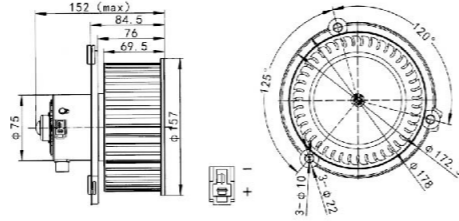

JK-66001

日立200-5/200-6
HITACHI EX200-5
200-6
VOLTAGE:24V
CURRENT:≤7A
TUM SPEED:≥3200RPM