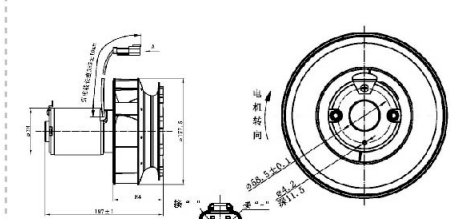

JK-66042B

268-8792 2688792

CAT 950H 950G 962H

VOLTAGE:12V
CURRENT:≤12A
TUM SPEED:≥3800RPM