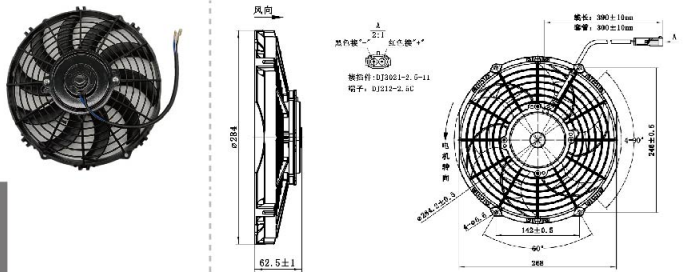

JK-810YWX

VOLTAGE:
CURRENT:
TUM SPEED:

JK-810FZXA

VOLTAGE:
CURRENT:
TUM SPEED:

JK-811FZXA

VOLTAGE:12V
CURRENT:7.5A
TUM SPEED:≥2160RPM

JK-811FWXA

VOLTAGE:12V
CURRENT:7.5A
TUM SPEED:≥2160RPM