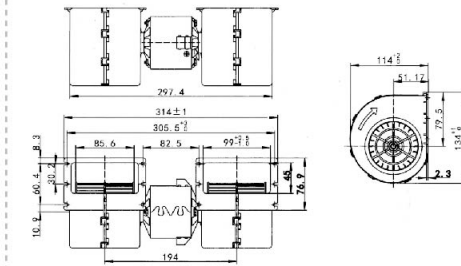

JK-77015A/JK-77015B

玉柴/山河智能
SUNWARD

VOLTAGE:12V
CURRENT:≤7.5A
TUM SPEED:≥3800RPM