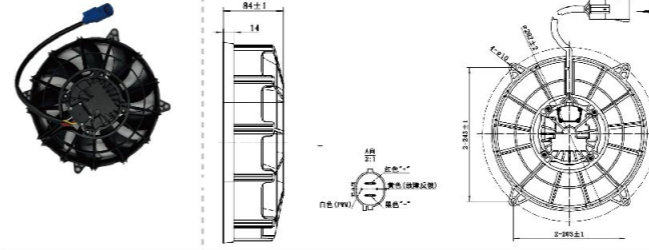

SL-11330BX-1011

VOLTAGE:
CURRENT:
TUM SPEED:

VOLTAGE:
CURRENT:
TUM SPEED: