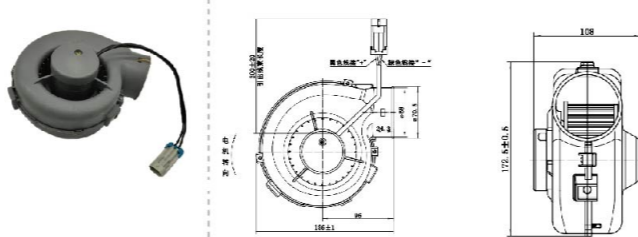

JK-77030A

VOLTAGE:12V/24V
CURRENT:≤5.3/6.5/8.2A
TUM SPEED:≥2500/2800/3150RPM

VOLTAGE:12V
CURRENT:≤7.5A
TUM SPEED:≥3000RPM