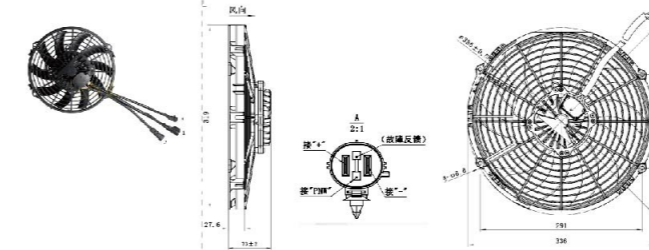

SL-96160A-11S01

VOLTAGE:
CURRENT:
TUM SPEED:

VOLTAGE:
CURRENT:
TUM SPEED: