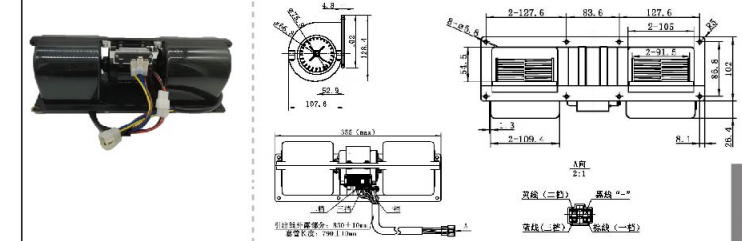

VOLTAGE:12/24V
CURRENT:≤4.4/5.5/7.6A
TUM SPEED:≥2550/3000/3400RPM

JK-77011DB

VOLTAGE:24V
CURRENT:≤3.5/4.5/6.8A
TUM SPEED:≥2700/3400/3900RPM

JK-77011WDZA/ JK-77011WDZB

VOLTAGE:12/24V
CURRENT:≤7.5/9.5/13.5A
TUM SPEED:≥2550/3000/3650RPM