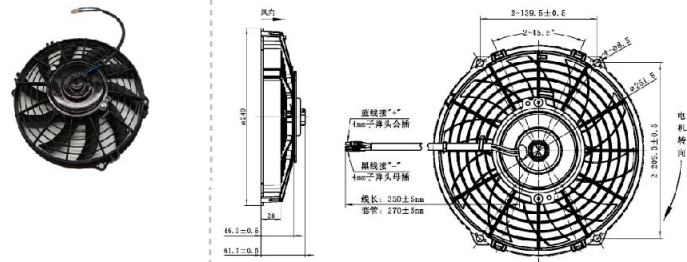

JK-809YWX

VOLTAGE:12V
CURRENT:≤5.5A
TUM SPEED:≥2830RPM