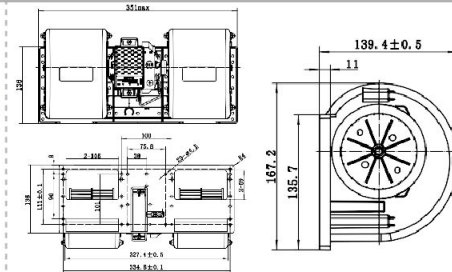

龙工
VOLTAGE:24V
CURRENT:≤3.0/4.5/6.5/10A
TUM SPEED:≥1650/2300/2950/3500RPM