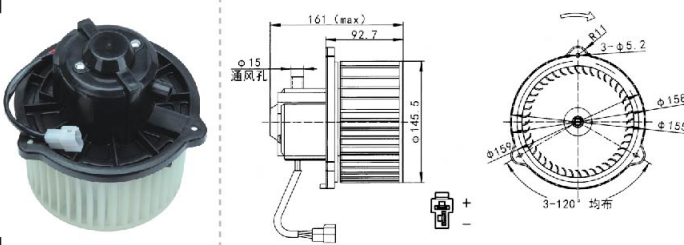

VOLTAGE:24V
CURRENT:≤10A
TUM SPEED:≥3600RPM

JK-66026

天龙/天锦/大力神
TIANLON

VOLTAGE:24V
CURRENT:≤10A
TUM SPEED:≥3700RPM

JK-66028

格尔发
JAC

VOLTAGE:24V
CURRENT:≤9A
TUM SPEED:≥3350RPM

JK-66030