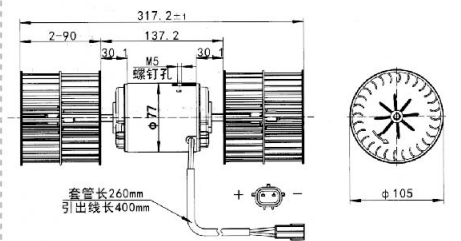

JK-77005A

现代 60-7
HYUNDAI 60-7

VOLTAGE:12V
CURRENT:≤7A
TUM SPEED:≥3700RPM

JK-77006A