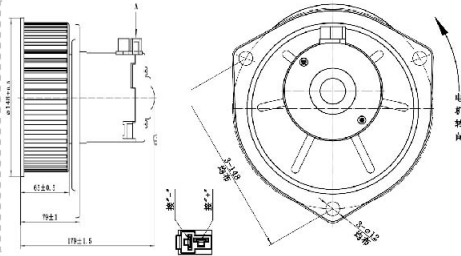

162500-7191

日野321/卡特320

VOLTAGE:24V
CURRENT:≤7.5A
TUM SPEED:≥3200RPM