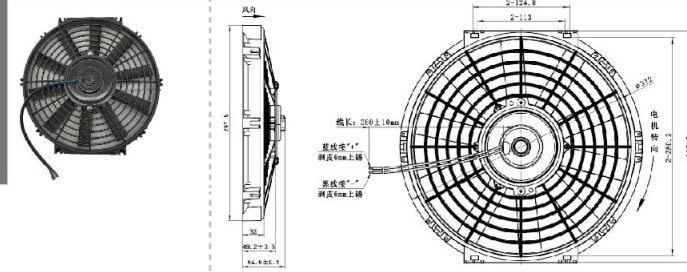

JK-810YWX

VOLTAGE:
CURRENT:
TUM SPEED:

JK-810FZXA

VOLTAGE:
CURRENT:
TUM SPEED:

JK-811FZXA

VOLTAGE:12V
CURRENT:7.5A
TUM SPEED:≥2160RPM

JK-811FWXA

VOLTAGE:12V
CURRENT:7.5A
TUM SPEED:≥2160RPM