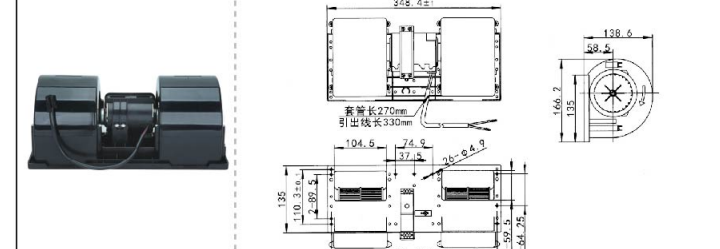

JK-77012

德龙 F3000
DELOG F3000

VOLTAGE:24V
CURRENT:≤11A
TUM SPEED:≥3900RPM

BLOWER MOTOR

BLOWER MOTOR