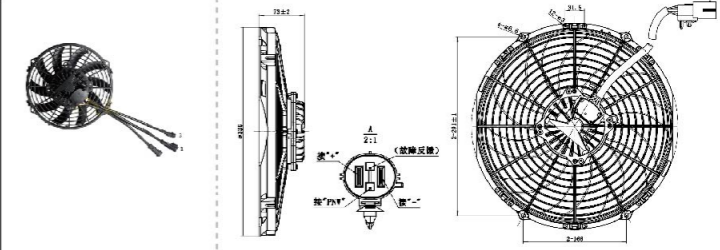

SL-96160A-12S01

VOLTAGE:
CURRENT:
TUM SPEED:

VOLTAGE:
CURRENT:
TUM SPEED: