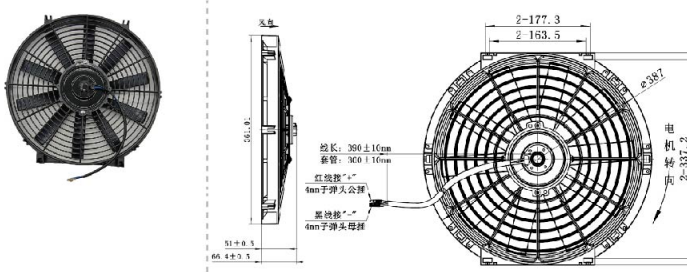

JK-814FZXA

VOLTAGE:
CURRENT:
TUM SPEED: