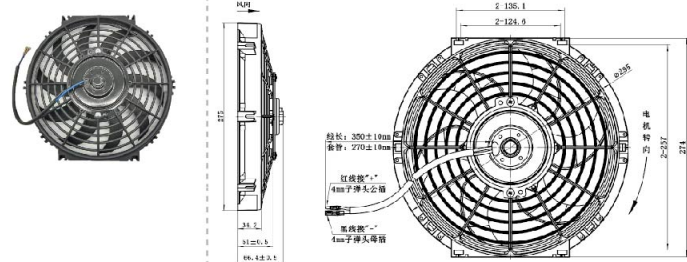

JK-810FWXA

VOLTAGE:
CURRENT:
TUM SPEED: