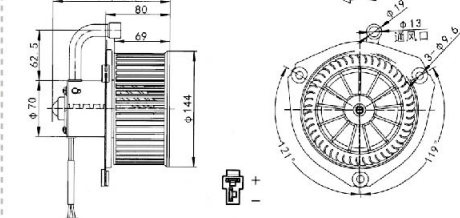

JK-66017

大宇 220-5
DAEWOO DH 220-5
VOLTAGE:24V
CURRENT:≤7A
TUM SPEED:≥3500RPM

JK-66018

日立 120
HITACHI 120

VOLTAGE:24V
CURRENT:≤8A
TUM SPEED:≥2800RPM

JK-66019

小松 60-7
KOMATSU 60-7

VOLTAGE:24V
CURRENT:≤7A
TUM SPEED:≥3200RPM