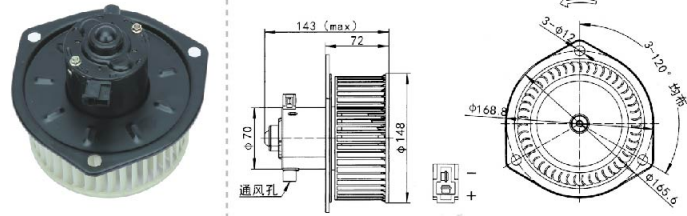

Heavy Truck

JK-66006

华菱
CAMC

VOLTAGE:24V
CURRENT:≤7A
TUM SPEED:≥3400RPM