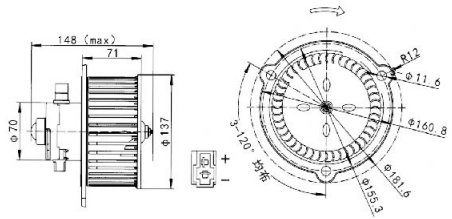

JK-66020

小神钢
KOBELCO

VOLTAGE:24V
CURRENT:≤4A
TUM SPEED:≥3000RPM