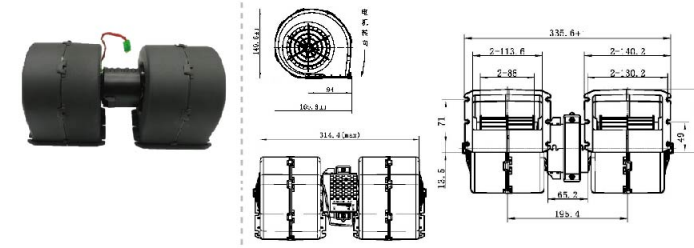

JK-77021A/ JK-77021B

VOLTAGE:12/24V
CURRENT:≤9A
TUM SPEED:≥3600RPM