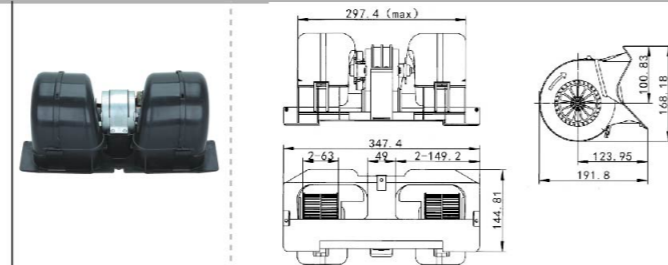

金王子
CNHTC

VOLTAGE:24V
CURRENT:≤5.6A
TUM SPEED:≥5300RPM

JK-77014