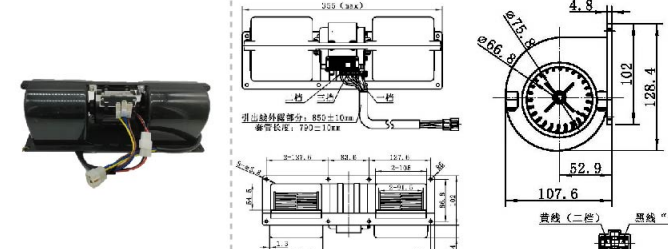

VOLTAGE:24V
CURRENT:≤17A
TUM SPEED:≥3500RPM

JK-77009DZ

沃尔沃卡车
VOLVO TRUCK

VOLTAGE:24V
CURRENT:≤17A
TUM SPEED:≥3500RPM

JK-77011DB

奥龙
AOLONG

VOLTAGE:24V
CURRENT:≤6.5A
TUM SPEED:≥390RPM

JK-77011WDZA