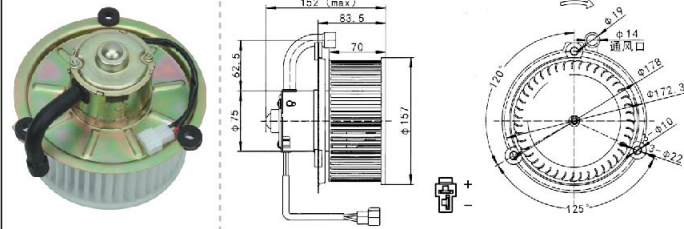

BLOWER MOTOR

Heavy Truck

JK-66006

华菱
CAMC

VOLTAGE:24V
CURRENT:≤7A
TUM SPEED:≥3400RPM

JK-66025

H0811020023A0

欧曼
AUMAN