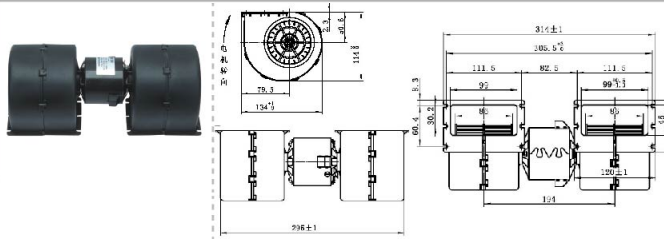

JK-77015A/ JK-77015B

VOLTAGE:12V
CURRENT:≤11.5A
TUM SPEED:≥4100RPM