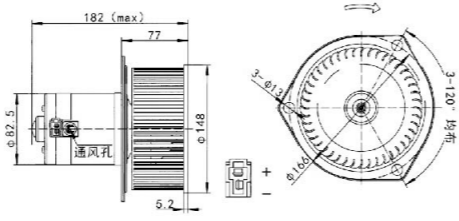

JK-66010

卡特 E330C
CAT E330C
VOLTAGE:24V
CURRENT:≤5A
TUM SPEED:≥3100RPM