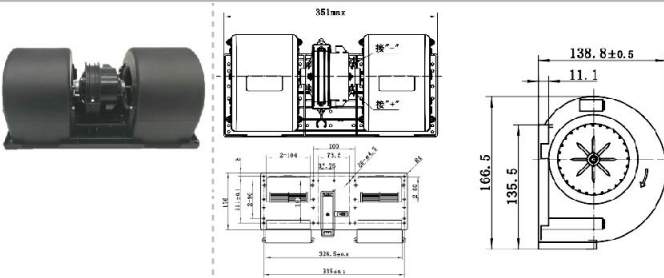

JK-77019A/ JK-77019B

VOLTAGE:12/24V
CURRENT:≤10A
TUM SPEED:≥3500RPM