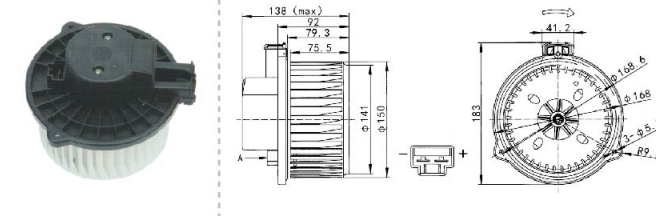

VOLTAGE:24V
CURRENT:≤8A
TUM SPEED:≥3500RPM

JK-66054

奥威 金刚
FAW

VOLTAGE:24V
CURRENT:≤8A
TUM SPEED:≥3500RPM

Heavy Truck

JK-66057

庆铃700P
ISUZU 700P

VOLTAGE:24V
CURRENT:≤12A
TUM SPEED:≥3100RPM