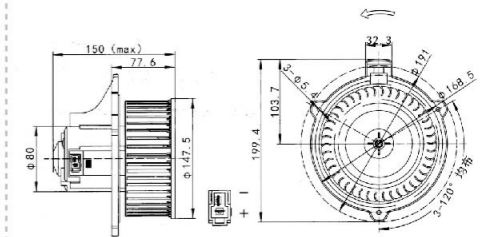

JK-66017

大宇 220-5
DAEWOO DH 220-5
VOLTAGE:24V
CURRENT:≤7A
TUM SPEED:≥3500RPM