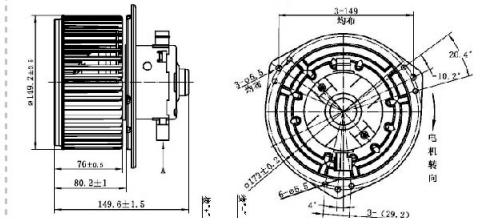

3639457

神钢SK200-10
佳友A6/卡特349E

VOLTAGE:24V
CURRENT:≤7.5A
TUM SPEED:≥3100RPM