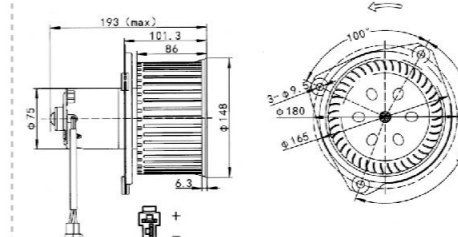

JK-66016

加藤/住友
KATO HD 820
SUMITOMO
VOLTAGE:27V
CURRENT:≤8A
TUM SPEED:≥3200RPM