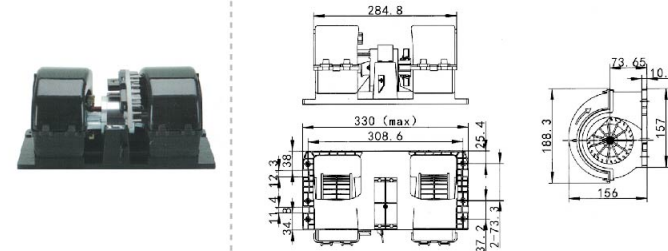

JK-77009DZ

沃尔沃卡车
VOLVO TRUCK

VOLTAGE:24V
CURRENT:≤17A
TUM SPEED:≥3500RPM