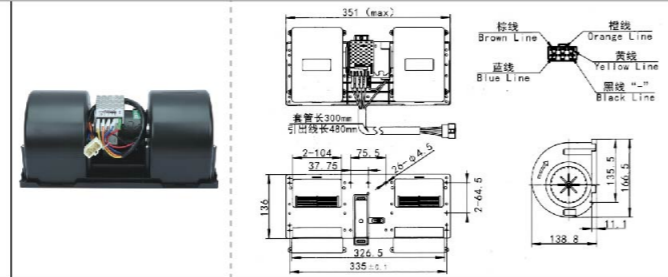

VOLTAGE:24V
CURRENT:≤5.6A
TUM SPEED:≥5300RPM

JK-77014

斯太尔王/豪沃
老款三一重工
STEYR/HOWO/SANY

VOLTAGE:24V
CURRENT:≤4.1A
TUM SPEED:≥4700RPM

JK-77051

奔驰 欧III
BENZ

VOLTAGE:24V
CURRENT:≤11A
TUM SPEED:≥3200RPM

JK-77053D