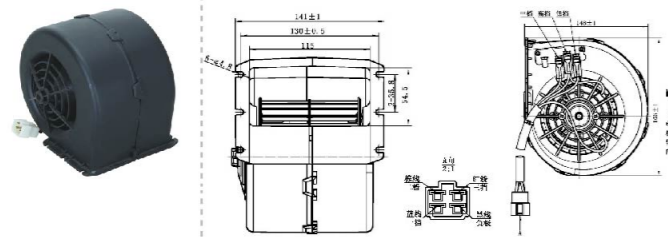

JK-77023A/ JK-77023B

VOLTAGE:12V/24V
CURRENT:≤5.3/6.5/8.2A
TUM SPEED:≥2500/2800/3150RPM

VOLTAGE:12V
CURRENT:≤7.5A
TUM SPEED:≥3000RPM