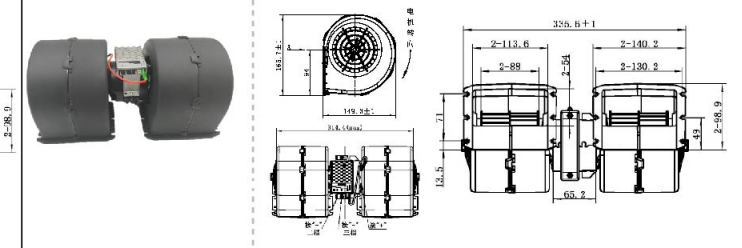

VOLTAGE:12/24V
CURRENT:≤10A
TUM SPEED:≥3500RPM

JK-77019AS/ JK-77019BS/ JK-77019AF/ JK-77019BF

VOLTAGE:12V/24V
CURRENT:≤
TUM SPEED:≥

JK-77021A/ JK-77021B

VOLTAGE:12/24V
CURRENT:≤9A
TUM SPEED:≥3600RPM

JK-77021AS/77021BS/77021AF/77021BF