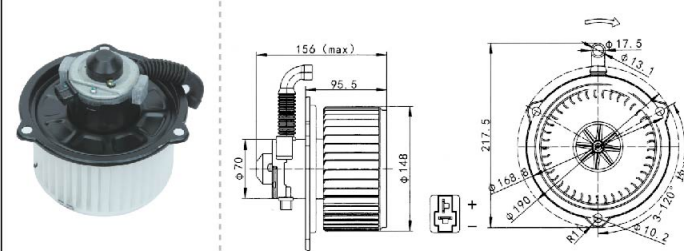

JK-66051

282500-1371

广汽日野 700
HINO 700

VOLTAGE:24V
CURRENT:≤9A
TUM SPEED:≥3150RPM