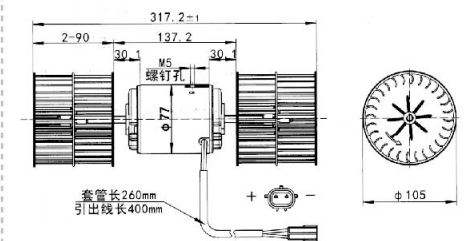

JK-77003H

日立 70
HITACHI 70

VOLTAGE:24V
CURRENT:≤7.5A
TUM SPEED:≥3800RPM

JK-77004H

神钢 200-8
KOBELCO SK200-8

VOLTAGE:24V
CURRENT:≤6.5A
TUM SPEED:≥3600RPM

JK-77005

沃尔沃 360
VOLVO 360