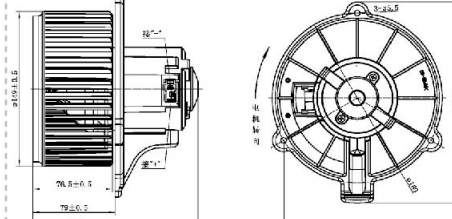

JK-66041F

大宇DX/K1002206

VOLTAGE:
CURRENT:≤
TUM SPEED:≥