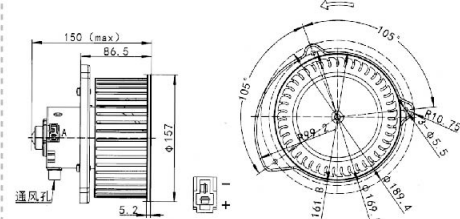

JK-66021

日立 200-3
HITACHI 200-3

VOLTAGE:24V
CURRENT:≤7A
TUM SPEED:≥3200RPM