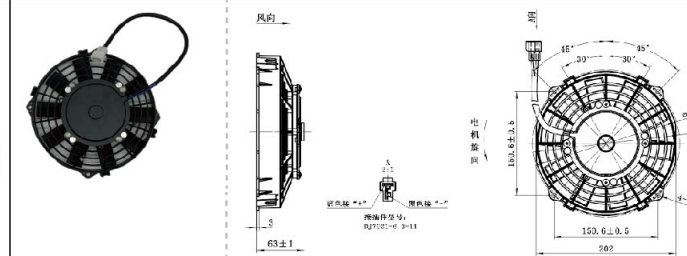

SL-18A7-07S02

VOLTAGE:24V
CURRENT:≤4A
TUM SPEED:≥3400RPM