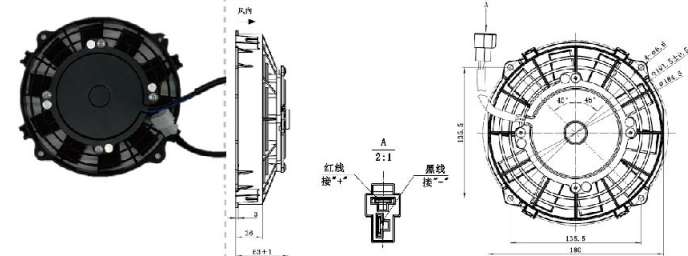

JK-812YWX

VOLTAGE:24V
CURRENT:7A
TUM SPEED:≥2600RPM

JK-814FZXA

VOLTAGE:
CURRENT:
TUM SPEED:

SL-18A5-65S02

VOLTAGE:12V
CURRENT:≤5A
TUM SPEED:≥3400RPM

SL-18A7-07S02

VOLTAGE:24V
CURRENT:≤4A
TUM SPEED:≥3400RPM