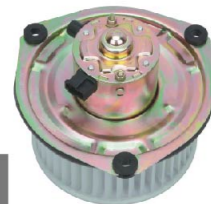

BLOWER MOTOR

JK-66000

小松200-6
KOMATSU PC200-6
VOLTAGE:24V
CURRENT:≤6A
TUM SPEED:≥2800RPM

JK-66001

日立200-5/200-6
HITACHI EX200-5
200-6
VOLTAGE:24V
CURRENT:≤7A
TUM SPEED:≥3200RPM

JK-66002

神钢 200-6
KOBELCO SK200-6
VOLTAGE:24V
CURRENT:≤7A
TUM SPEED:≥3200RPM