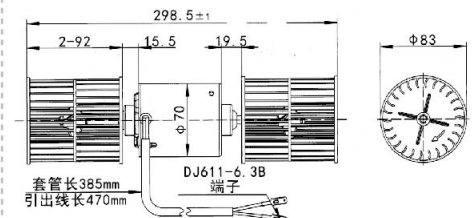

JK-77006A

大宇小挖
DAEWOO

VOLTAGE:12V
CURRENT:≤6A
TUM SPEED:≥3700RPM