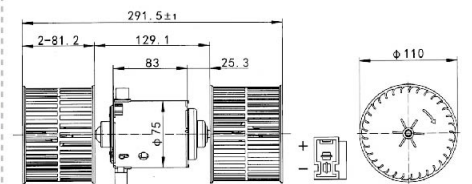

JK-77003H

日立 70
HITACHI 70

VOLTAGE:24V
CURRENT:≤7.5A
TUM SPEED:≥3800RPM