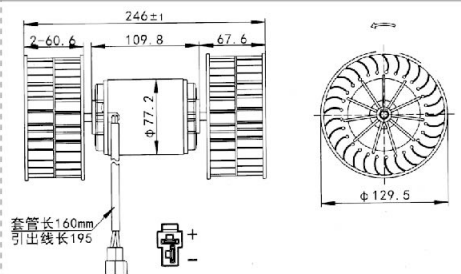

现代-9/龙工60
临工
HYUNDA R-9

VOLTAGE:24V
CURRENT:≤7.5A
TUM SPEED:≥3800RPM

JK-77003H