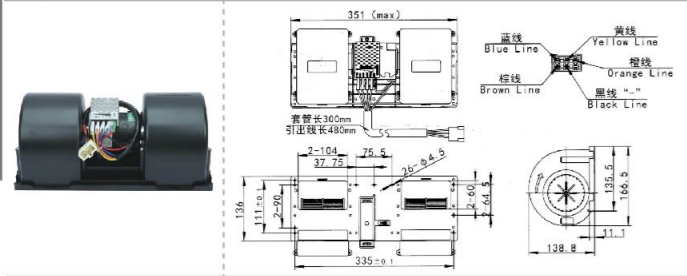

大运重卡 电动
DAYUN

VOLTAGE:24V
CURRENT:≤10.3A
TUM SPEED:≥3960RPM

JK-77053S