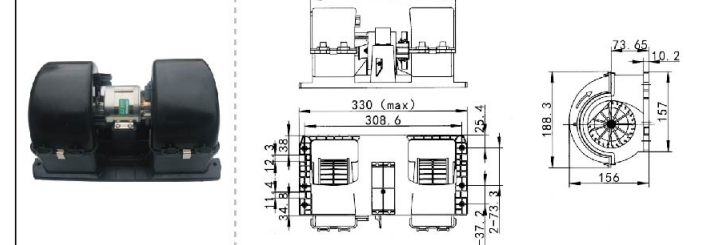

JK-66059

奥龙/重汽M56/浩瀚/
新斯太尔
CNHTC M56

VOLTAGE:24V
CURRENT:≤10A
TUM SPEED:≥2900RPM

JK-66061

江淮轻卡
JAC

VOLTAGE:24V
CURRENT:≤6A
TUM SPEED:≥3000RPM

JK-77009

豪沃 A7
HOWO A7