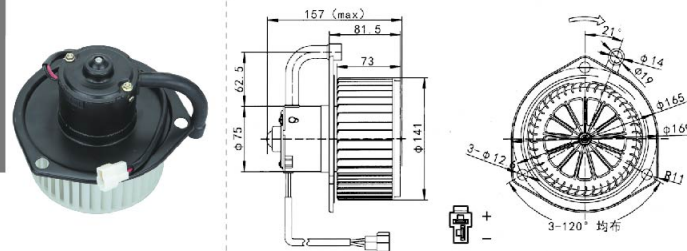

VOLTAGE:24V
CURRENT:≤10A
TUM SPEED:≥3600RPM

JK-66026

天龙/天锦/大力神
TIANLON

VOLTAGE:24V
CURRENT:≤10A
TUM SPEED:≥3700RPM

JK-66028

格尔发
JAC

VOLTAGE:24V
CURRENT:≤9A
TUM SPEED:≥3350RPM

JK-66030