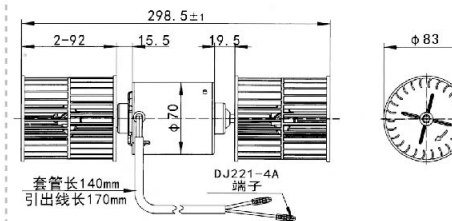

VOLTAGE:24V
CURRENT:≤7A
TUM SPEED:≥3700RPM

JK-77005A

现代 60-7
HYUNDAI 60-7

VOLTAGE:12V
CURRENT:≤7A
TUM SPEED:≥3700RPM

JK-77006A

大宇小挖
DAEWOO

VOLTAGE:12V
CURRENT:≤6A
TUM SPEED:≥3700RPM

JK-77007A