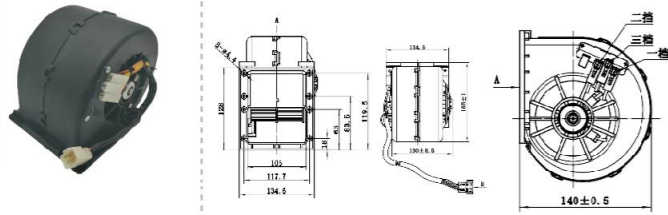

JK-77029B

VOLTAGE:24V
CURRENT:≤8A
TUM SPEED:≥3800RPM

VOLTAGE:12V/24V
CURRENT:≤2.1/2.6/3.8A
TUM SPEED:≥2450/2900/3500RPM