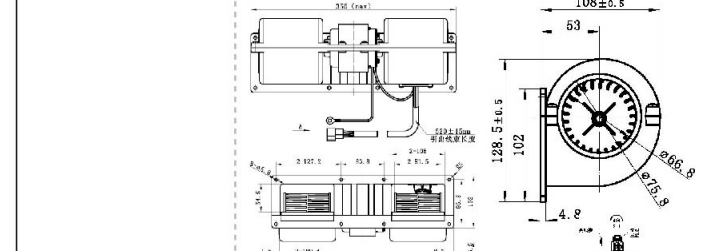

VOLTAGE:24V
CURRENT:≤17A
TUM SPEED:≥3500RPM

JK-77009DZ

沃尔沃卡车
VOLVO TRUCK

VOLTAGE:24V
CURRENT:≤17A
TUM SPEED:≥3500RPM

JK-77011DB

奥龙
AOLONG

VOLTAGE:24V
CURRENT:≤6.5A
TUM SPEED:≥390RPM

JK-77011WDZA