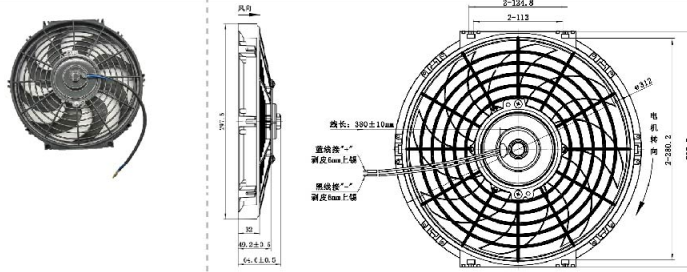

JK-810YWX

VOLTAGE:
CURRENT:
TUM SPEED:

JK-810FZXA

VOLTAGE:
CURRENT:
TUM SPEED:

JK-811FZXA

VOLTAGE:12V
CURRENT:7.5A
TUM SPEED:≥2160RPM

JK-811FWXA

VOLTAGE:12V
CURRENT:7.5A
TUM SPEED:≥2160RPM