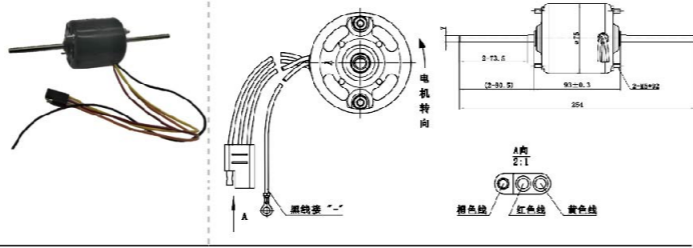

JK-77108

JK-77092B-DJ

VOLTAGE:24V
CURRENT:≤2.5A
TUM SPEED:7000-10000RPM