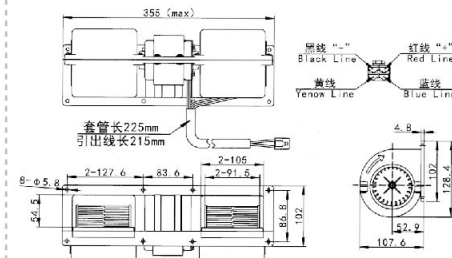

现代 60-7
HYUNDAI 60-7

VOLTAGE:12V
CURRENT:≤7A
TUM SPEED:≥3700RPM

JK-77008

小松装载机
KOMATSU HM450

VOLTAGE:24V
CURRENT:≤7.5A
TUM SPEED:≥3800RPM

JK-77011B

柳工820/三一重工
雷沃85

VOLTAGE:24V
CURRENT:≤7.5A
TUM SPEED:≥3800RPM