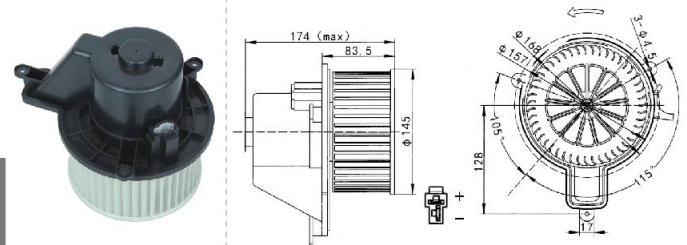

JK-66026

天龙/天锦/大力神
TIANLON

VOLTAGE:24V
CURRENT:≤10A
TUM SPEED:≥3700RPM