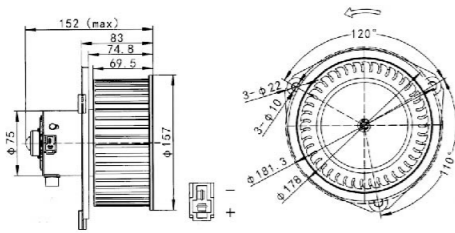

JK-66002

神钢 200-6
KOBELCO SK200-6
VOLTAGE:24V
CURRENT:≤7A
TUM SPEED:≥3200RPM