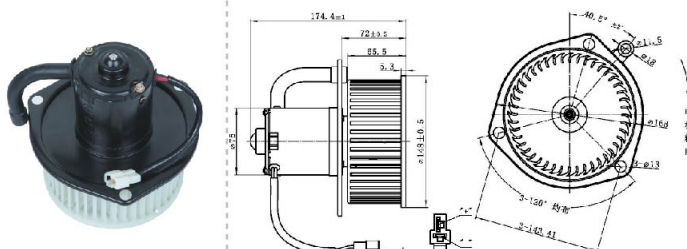

一汽解放J5-J6
FAW J5-J6

VOLTAGE:24V
CURRENT:≤10A
TUM SPEED:≥3500RPM

JK-66051

282500-1371

广汽日野 700
HINO 700

VOLTAGE:24V
CURRENT:≤9A
TUM SPEED:≥3150RPM

JK-66052

151