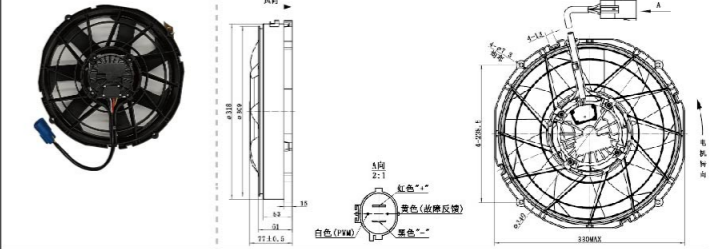

JK-77030A

VOLTAGE:12V/24V
CURRENT:≤5.3/6.5/8.2A
TUM SPEED:≥2500/2800/3150RPM

VOLTAGE:12V
CURRENT:≤7.5A
TUM SPEED:≥3000RPM

SL-11324AX-1411

SL-11504BX-1211

VOLTAGE:
CURRENT:
TUM SPEED:

VOLTAGE:24V
CURRENT:≤32A
TUM SPEED:≥4700RPM