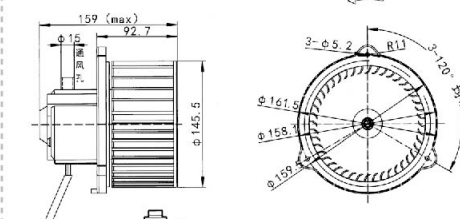

JK-66032H

11N6-90700DW
R210LC-7
R250LC-7

现代-7 (反叶轮)
HYUNDAI R-7

VOLTAGE:24V
CURRENT:≤7.5A
TUM SPEED:≥3200RPM