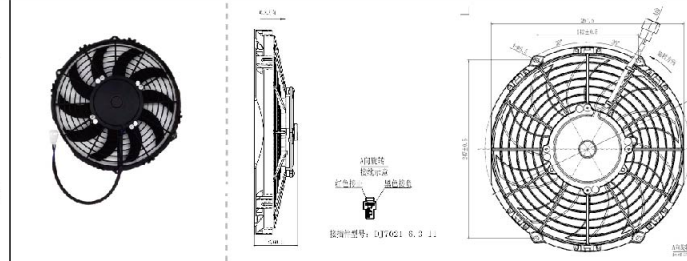

SL-12A5-10S01

VOLTAGE:12V
CURRENT:≤10A
TUM SPEED:≥3100RPM