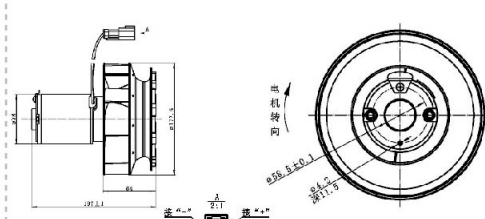

神钢SK200-10
佳友A6/卡特349E

VOLTAGE:24V
CURRENT:≤7.5A
TUM SPEED:≥3100RPM

JK-66041F

大宇DX/K1002206

VOLTAGE:
CURRENT:≤
TUM SPEED:≥

JK-66042A

168-2313 505678D1
358-7085 304-8965

Caterpillar Esteira DG5 12V
VOLTAGE:12V
CURRENT:≤22A
TUM SPEED:≥3800RPM