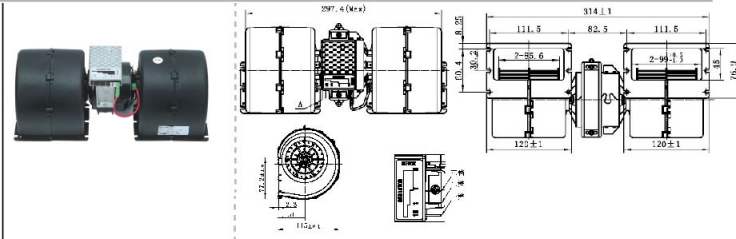

JK-77016AS/ JK-77016BS/ JK-77016AF/ JK-77016BF

VOLTAGE:12V/24V
CURRENT:≤
TUM SPEED:≥