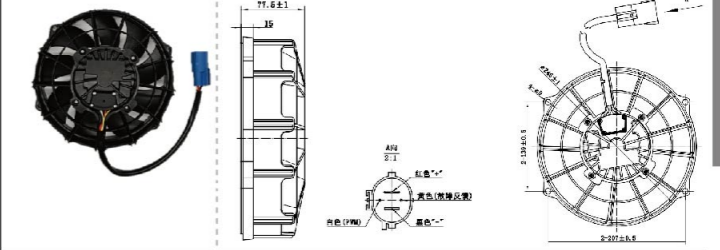

SL-11335AX-0911

VOLTAGE:
CURRENT:
TUM SPEED:

VOLTAGE:
CURRENT:
TUM SPEED: