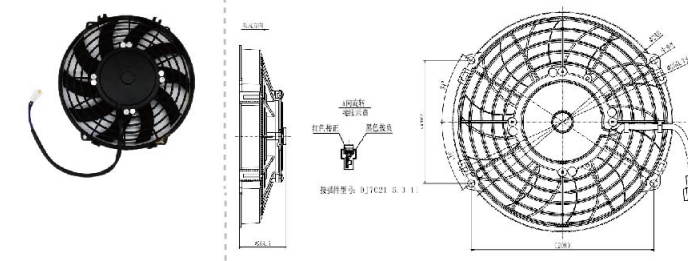

SL-12A5-09S01

VOLTAGE:12V
CURRENT:≤10A
TUM SPEED:≥3100RPM