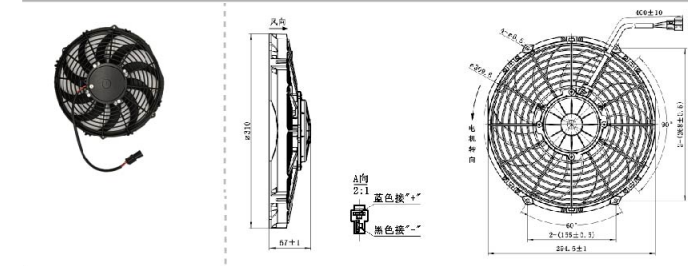

SL-32B5-11S01

VOLTAGE:24V
CURRENT:≤8A
TUM SPEED:≥2800RPM