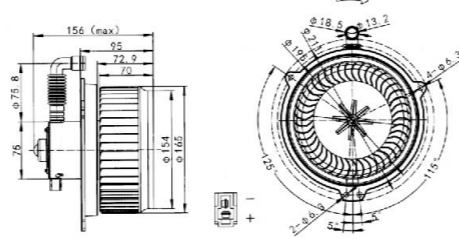

ND116340-3860
小松 200-7
KOMATSU PC200-7
VOLTAGE:24V
CURRENT:≤8A
TUM SPEED:≥3200RPM