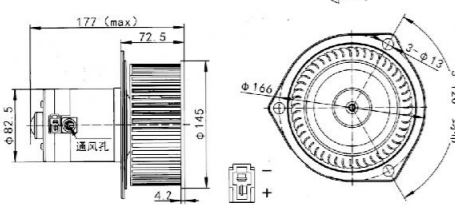

JK-66009

1474834

卡特 E320
CAT E320
VOLTAGE:24V
CURRENT:≤5A
TUM SPEED:≥3100RPM