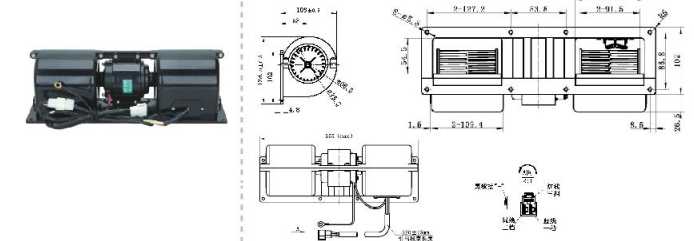

JK-77011DB

VOLTAGE:24V
CURRENT:≤3.5/4.5/6.8A
TUM SPEED:≥2700/3400/3900RPM