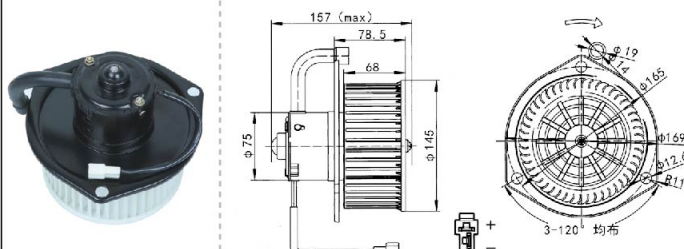

JK-66054

奥威 金刚
FAW

VOLTAGE:24V
CURRENT:≤8A
TUM SPEED:≥3500RPM