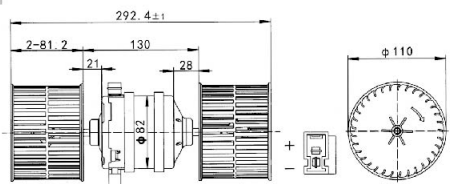

JK-77003H

日立 70
HITACHI 70

VOLTAGE:24V
CURRENT:≤7.5A
TUM SPEED:≥3800RPM

JK-77004H

神钢 200-8
KOBELCO SK200-8

VOLTAGE:24V
CURRENT:≤6.5A
TUM SPEED:≥3600RPM

JK-77005

沃尔沃 360
VOLVO 360