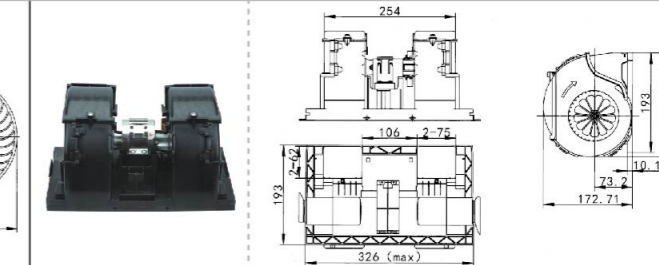

红岩杰狮
GENLYON

VOLTAGE:24V
CURRENT:≤12.5A
TUM SPEED:≥3400RPM

JK-77060