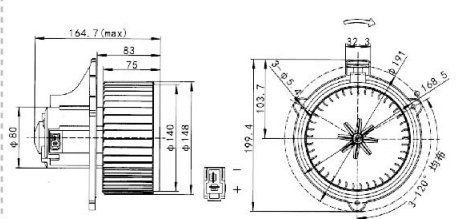

JK-66023

DX380/龙工/DS900
奇瑞卡迪

VOLTAGE:24V
CURRENT:≤6.3A
TUM SPEED:≥2800RPM