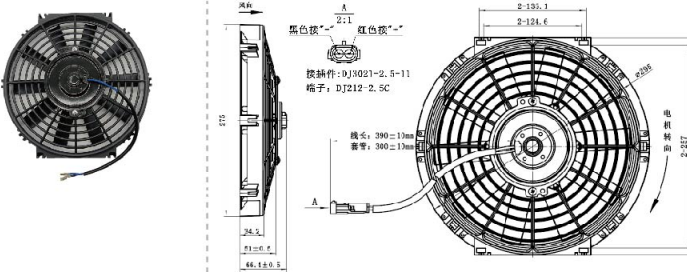

JK-810FZXA

VOLTAGE:
CURRENT:
TUM SPEED: